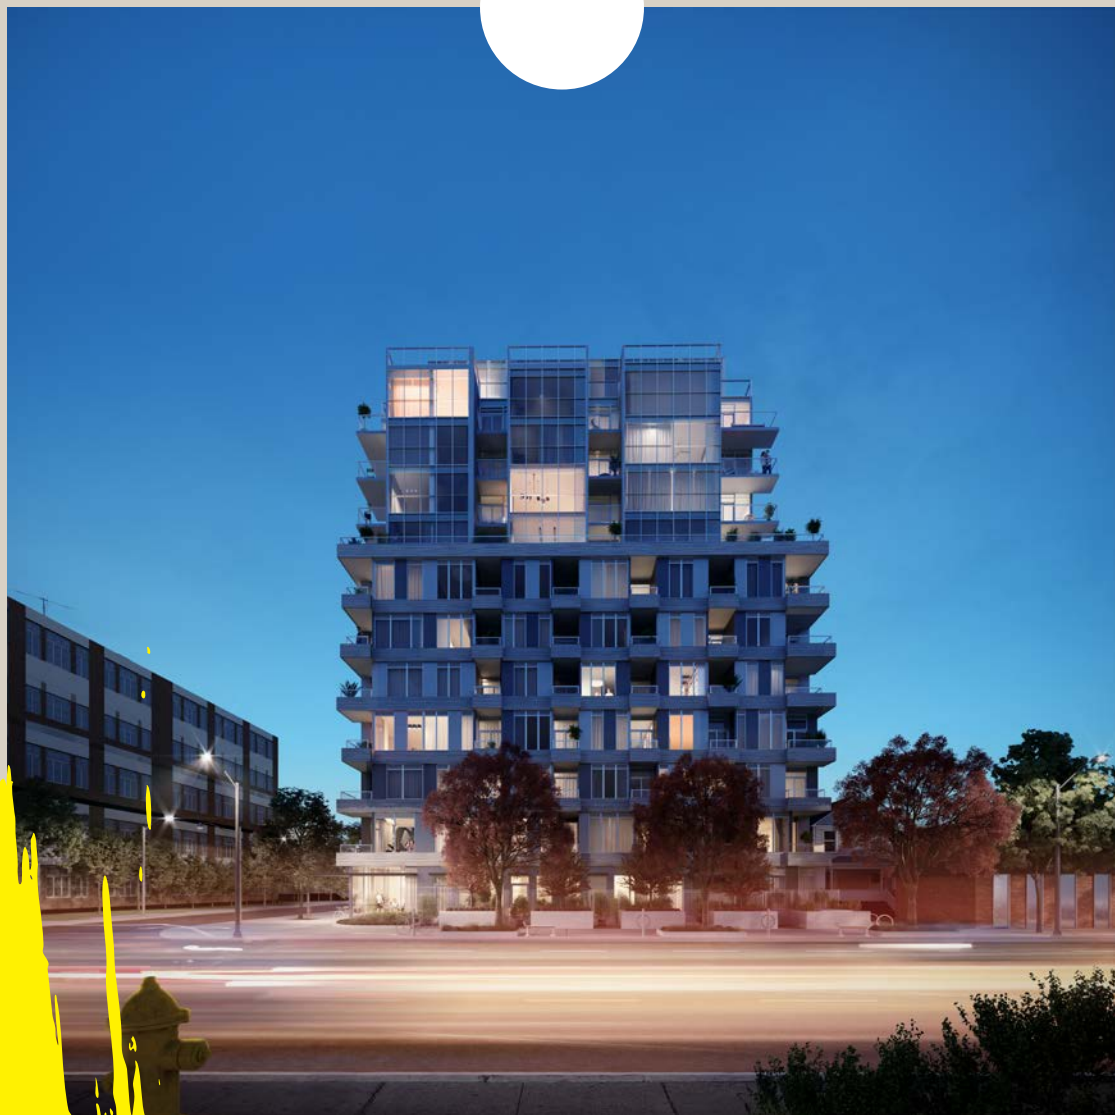

Highbury Gardens, Whitby

181 East, North York

Four Generations of Building Tradition

Stafford is a fully diversified private property development company that has been involved in land development, construction and property management in Canada and the United States for more than 50 years. As one of Toronto's most experienced and innovative real estate development companies, **Stafford has earned a reputation for construction quality, beautiful designs and efficient living spaces** while consistently developing award winning projects on time and in accordance with the highest standards in the industry.

RAW is one of Toronto's most vibrant architectural and design studios. RAW focuses on understanding site opportunities and client-specific objectives in order to produce outstanding results. While our work ranges from Masterplans to private homes, we are best known for our mid-rise infill projects which can be found on many of Toronto's important streets. RAW is not a hierarchical corporation, we take an open-minded approach to design, encouraging a fluid and collaborative process. RAW is an enthusiastic young office with energetic and dedicated staff who bring playful contextually sensitive solutions to all types of interventions. We are a medium-sized design studio delivering creative responses to design challenges.