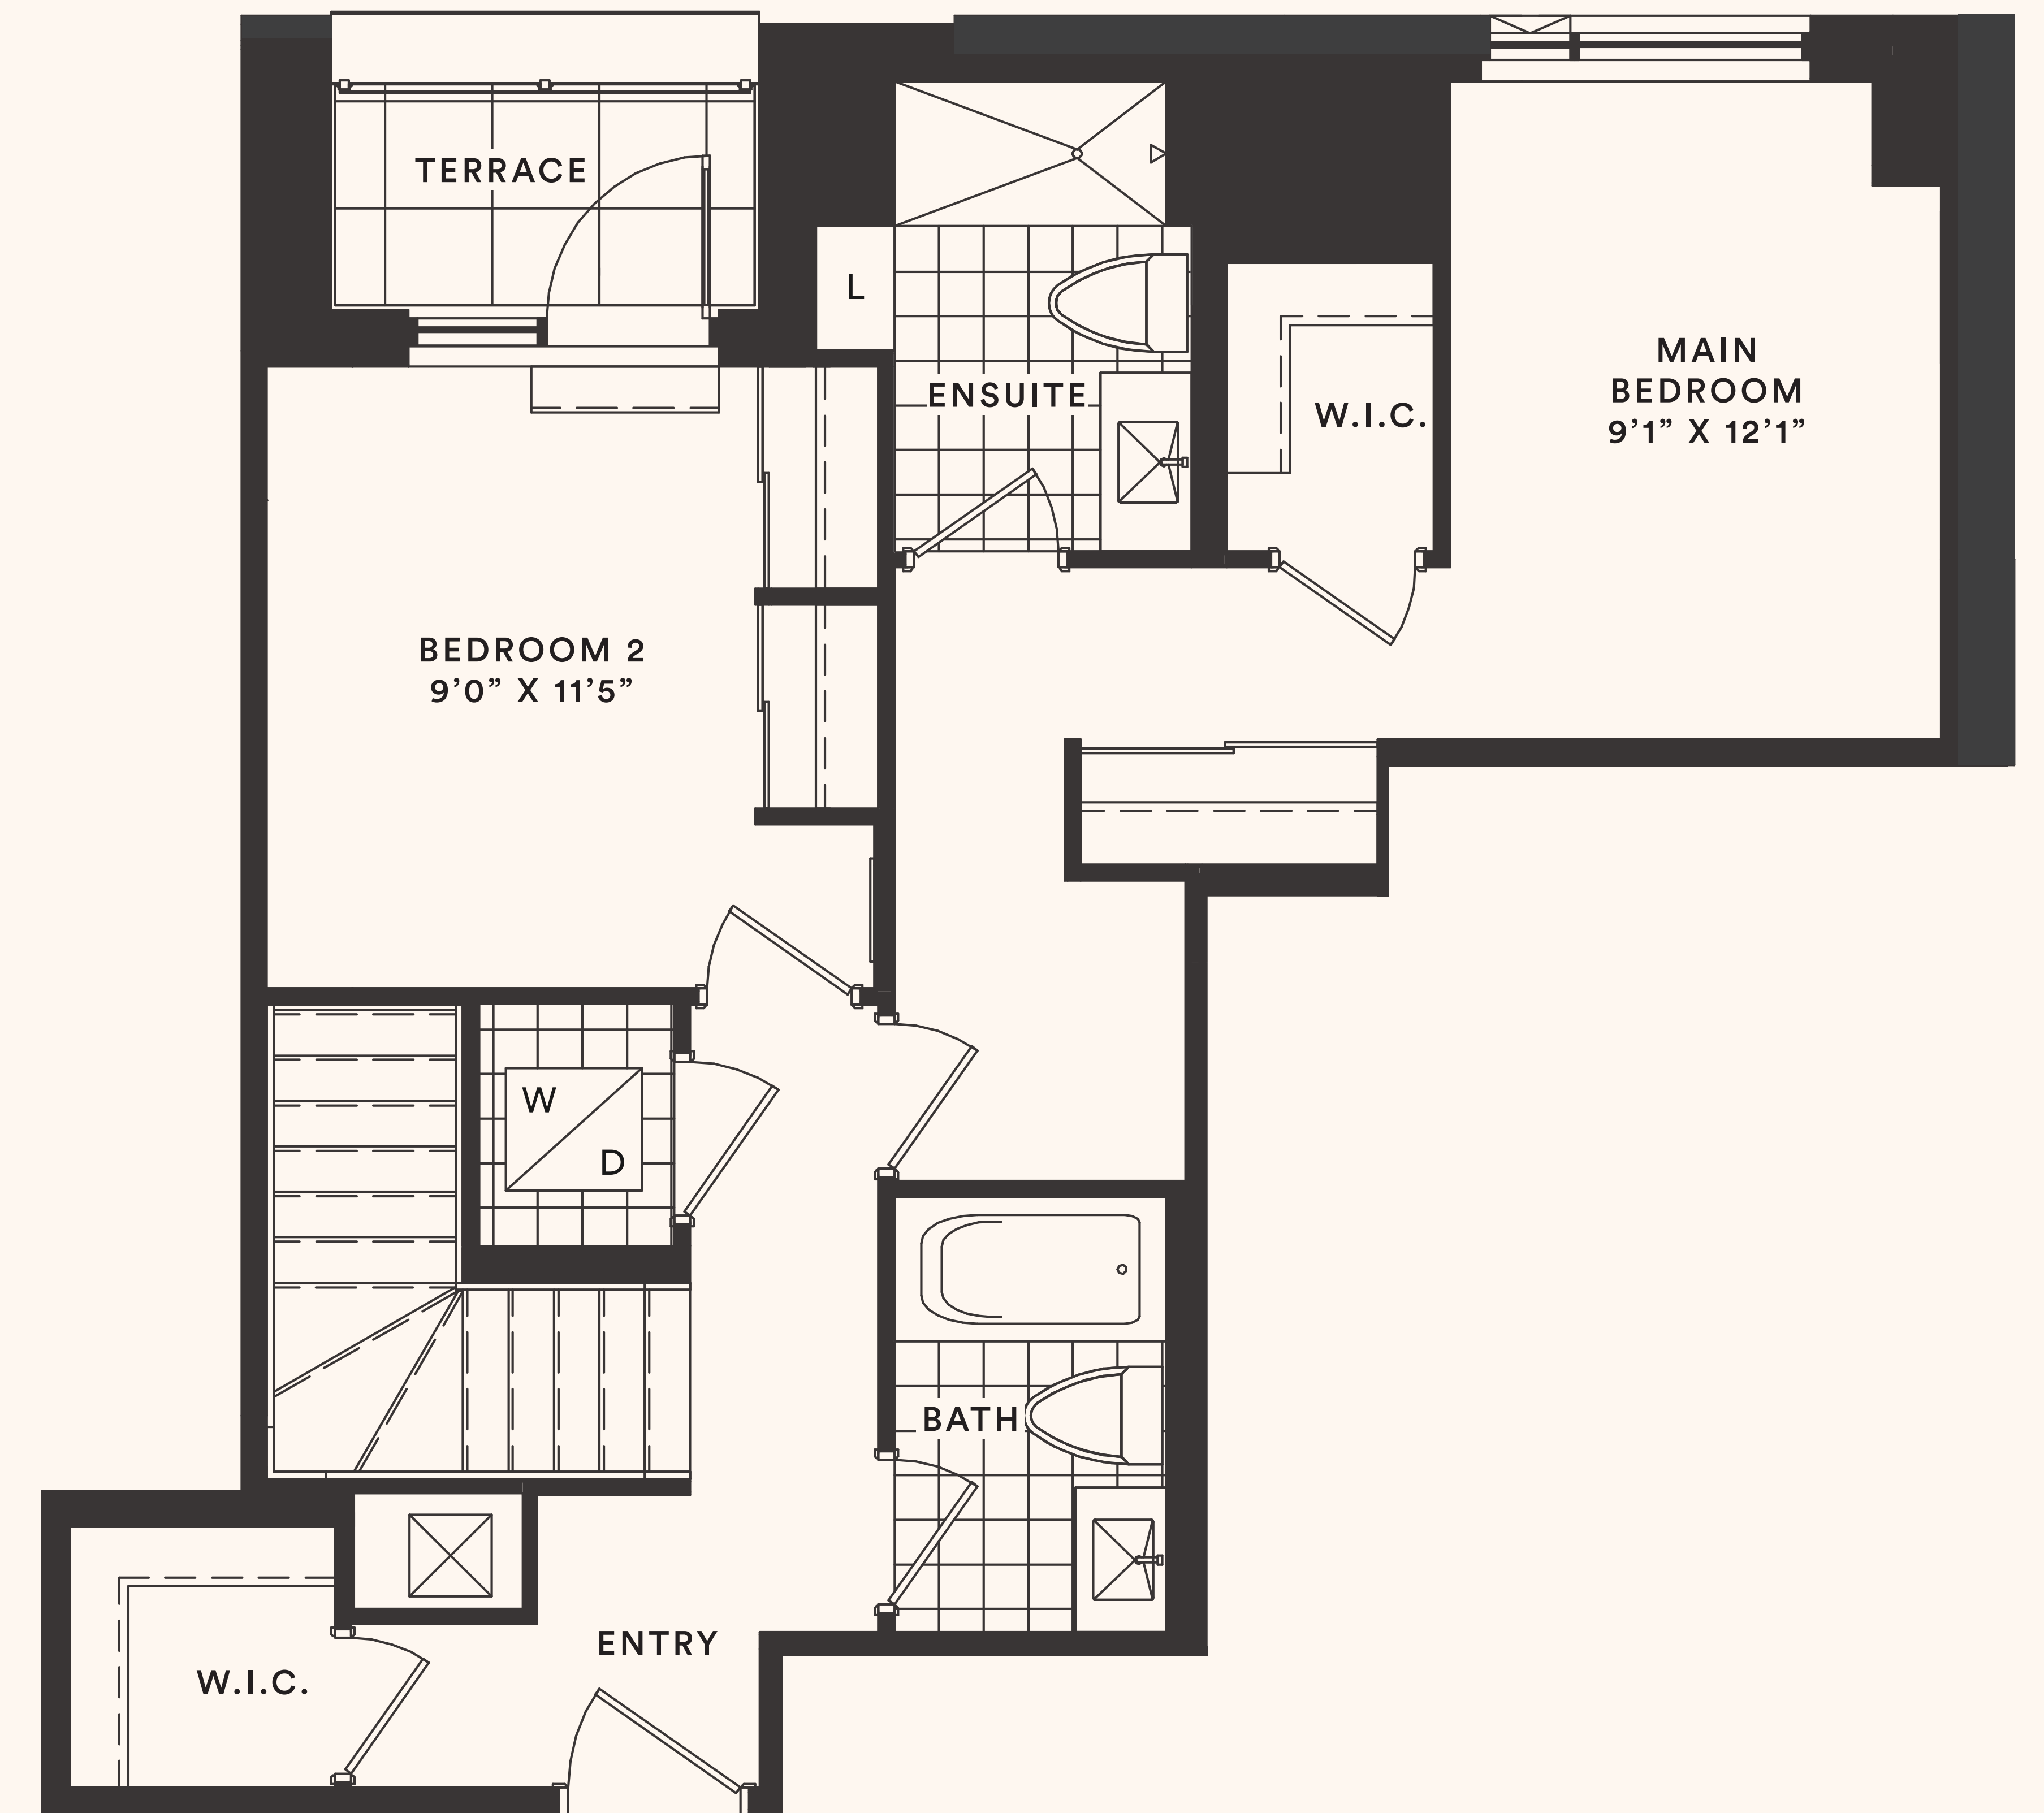

The Basil

TH 1

TWO BEDROOM + DEN

Suite area: 1242 sq.ft.

Outdoor area: 216+31 sq.ft.

Total area: 1489 sq.ft.

Floor 1

Floor 2

THREE BEDROOM

Suite area: 1619 sq.ft.

Outdoor area: 291+31 sq.ft.

Total area: 1941 sq.ft.

Floor 1

Floor 2

The Fleur

TH 7

THREE BEDROOM + DEN

Suite area: 1471 sq.ft.

Outdoor area: 226+31 sq.ft.

Total area: 1728 sq.ft.

The Lily

TH 8

TWO BEDROOM

Suite area: 1307 sq.ft.

Outdoor area: 183+31 sq.ft.

Total area: 1521 sq.ft.

Floor 1

Floor 2

The Zinnia

TH 9

TWO BEDROOM + DEN

Suite area: 1316 sq.ft.