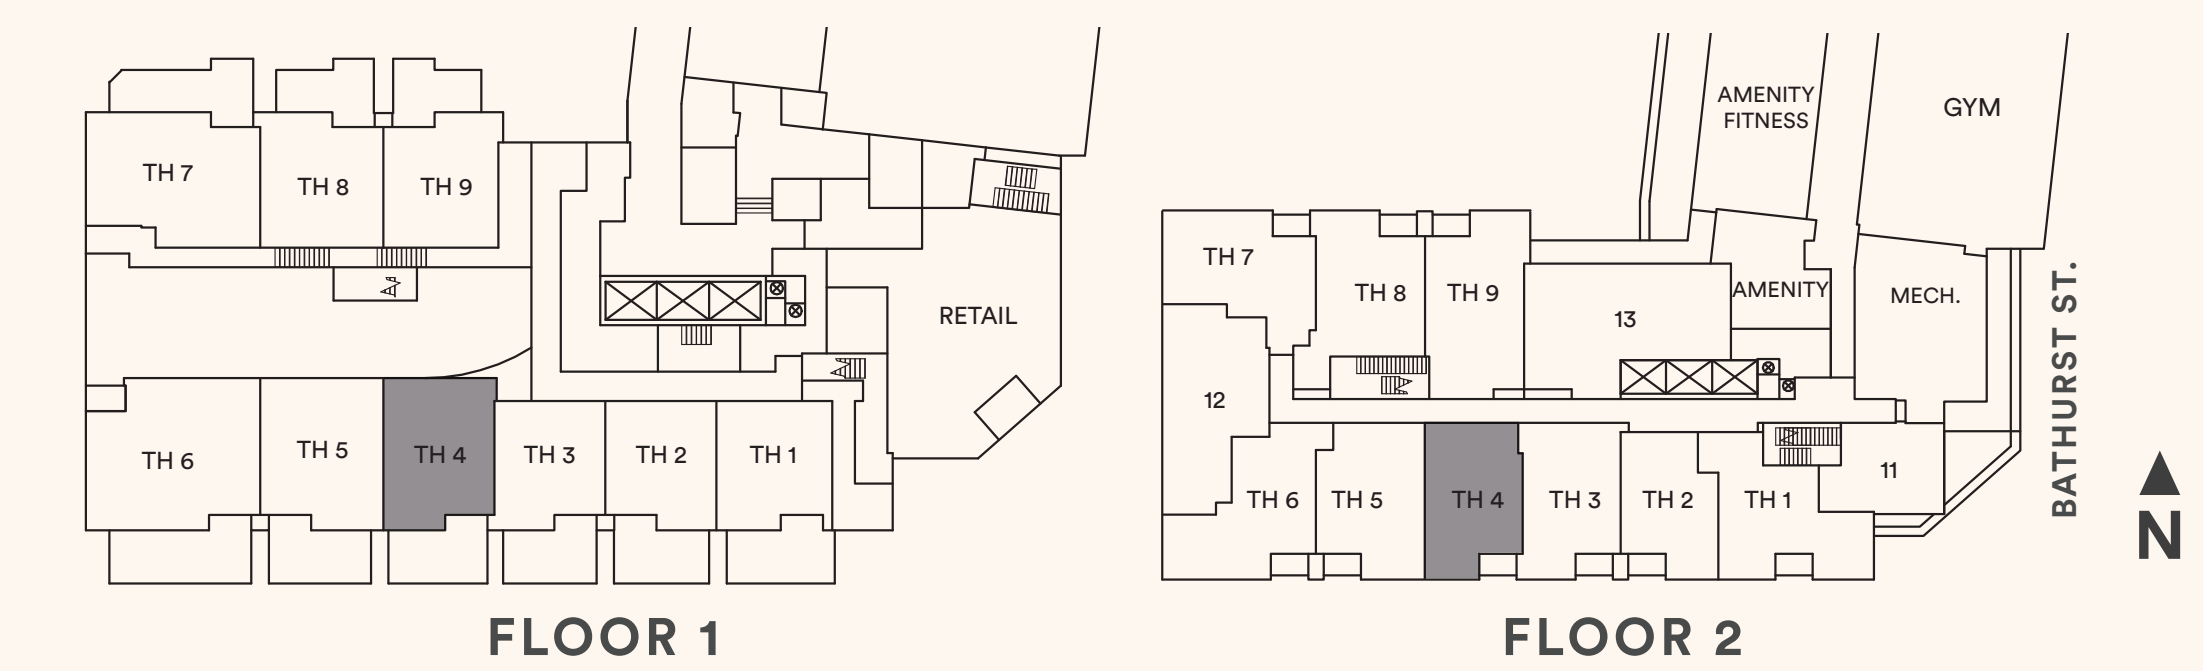

TWO BEDROOM

Suite area: 1197 sq.ft.

Outdoor area: 204+31 sq.ft.

Total area: 1432 sq.ft.

Floor 1

Floor 2

The Indigo

TH 5

TWO BEDROOM

Suite area: 1328 sq.ft.

Outdoor area: 209+31 sq.ft.

Total area: 1568 sq.ft.

Floor 1

Floor 2

The Lavender

TH 6

THREE BEDROOM

Suite area: 1619 sq.ft.

Outdoor area: 291+31 sq.ft.

Total area: 1941 sq.ft.

Floor 1

Floor 2

The Fleur

TH 7