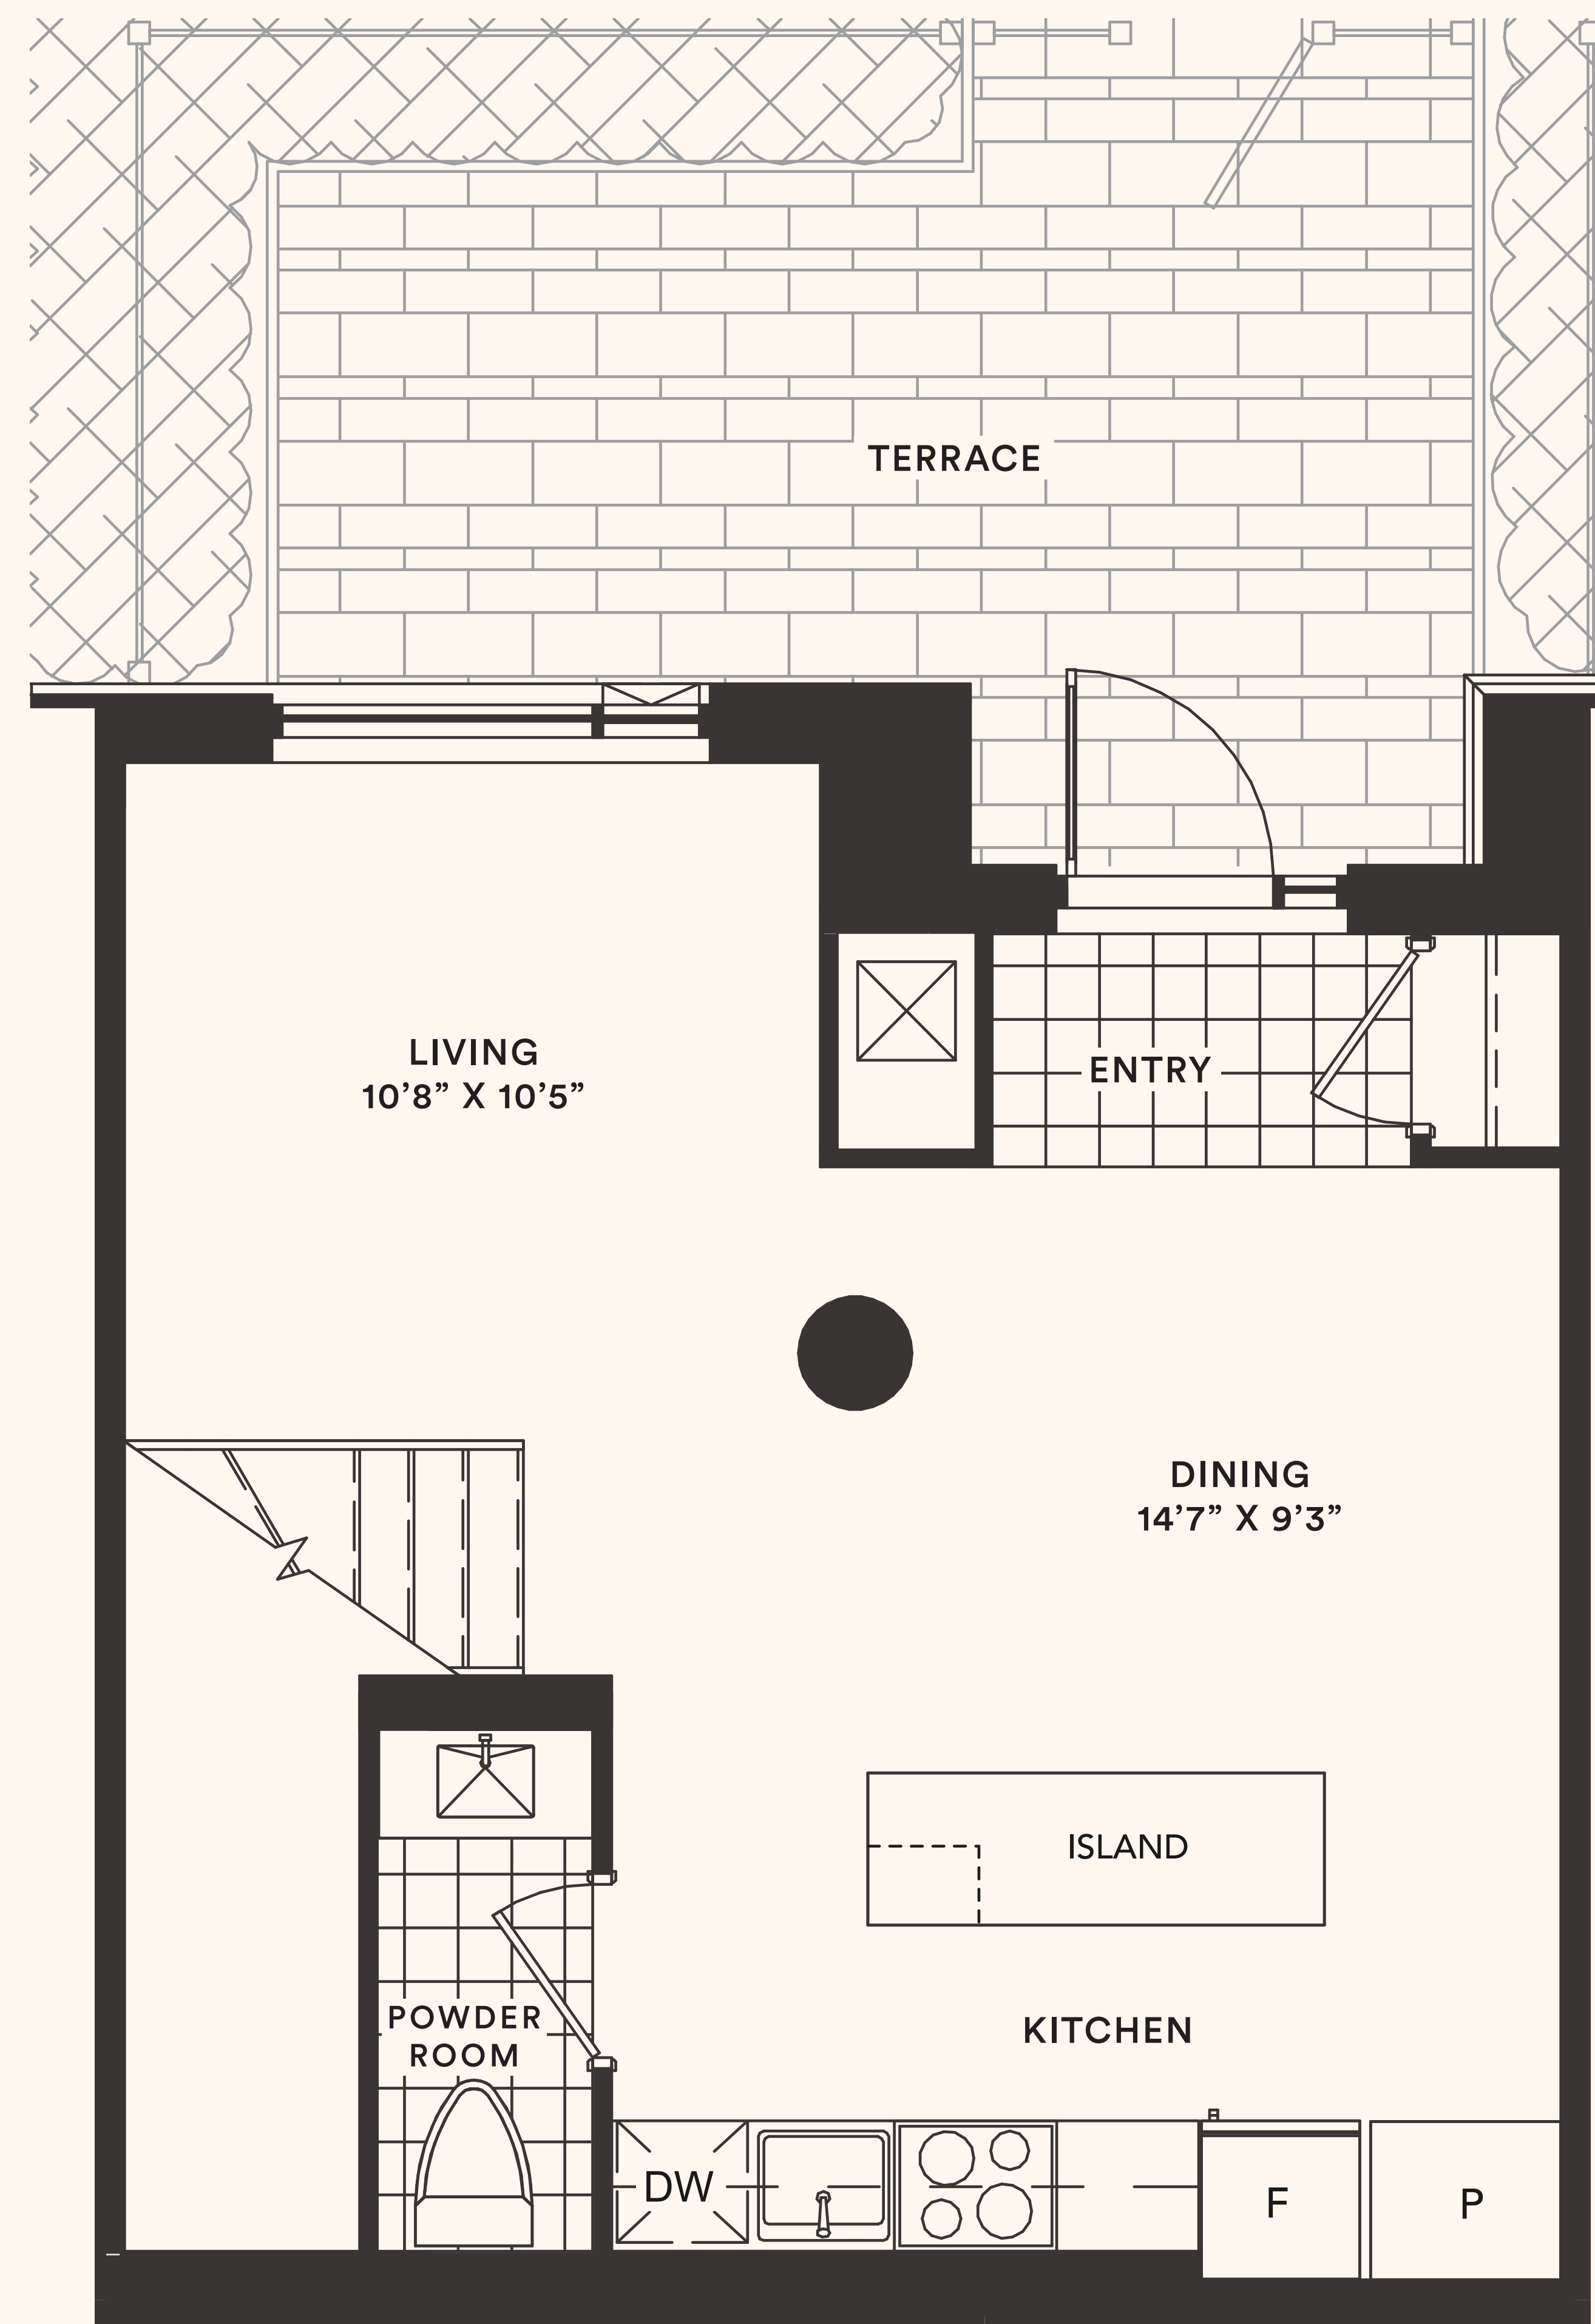

The Basil

TH 1

TWO BEDROOM + DEN

Suite area: 1242 sq.ft.

Outdoor area: 216+31 sq.ft.

Total area: 1489 sq.ft.

Floor 1

Floor 2

THREE BEDROOM

Suite area: 1619 sq.ft.

Outdoor area: 291+31 sq.ft.

Total area: 1941 sq.ft.

Floor 1

Floor 2

The Fleur

TH 7

THREE BEDROOM + DEN

Suite area: 1471 sq.ft.

Outdoor area: 226+31 sq.ft.

Total area: 1728 sq.ft.

The Lily

TH 8

TWO BEDROOM

Suite area: 1307 sq.ft.

Outdoor area: 183+31 sq.ft.

Total area: 1521 sq.ft.

Floor 1

Floor 2

The Zinnia

TH 9

TWO BEDROOM + DEN

Suite area: 1316 sq.ft.