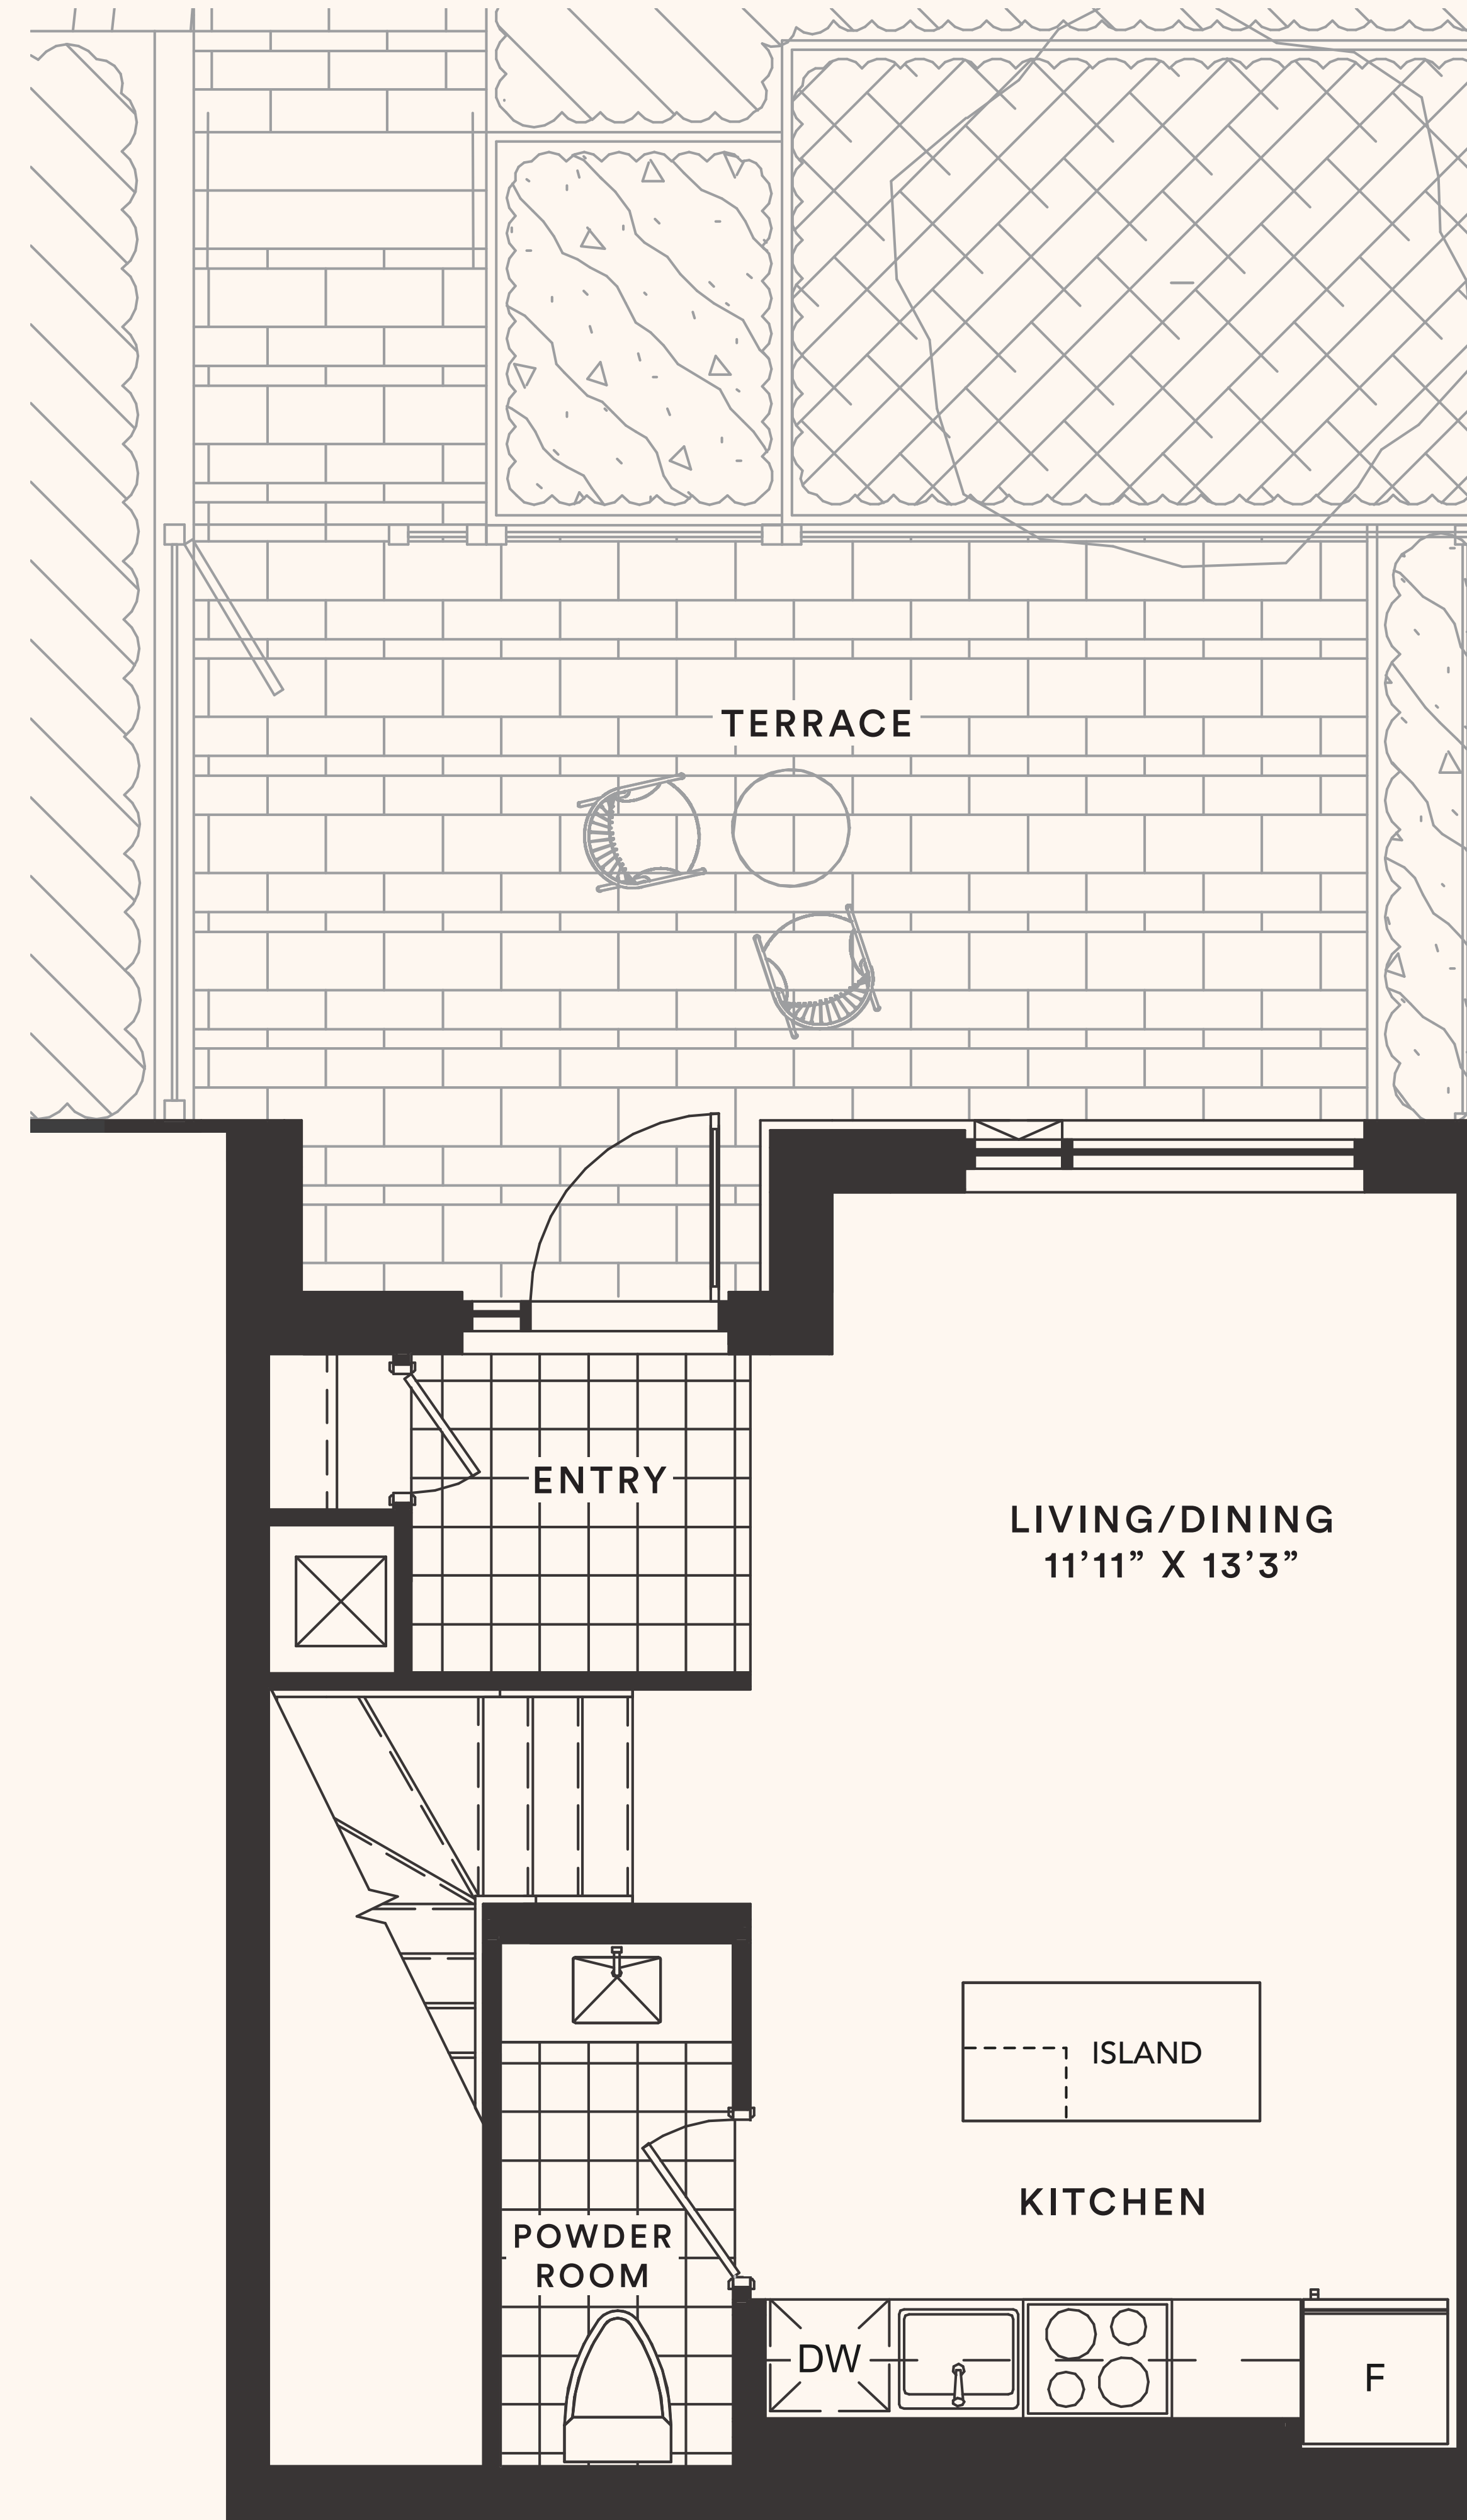

The Basil

TH 1

TWO BEDROOM + DEN

Suite area: 1242 sq.ft.

Outdoor area: 216+31 sq.ft.

Total area: 1489 sq.ft.

Floor 1

Floor 2

The Cassia

TH 2

TWO BEDROOM

Suite area: 1040 sq.ft.

Outdoor area: 198+31 sq.ft.

Total area: 1269 sq.ft.

The Fiora

TH 3

TWO BEDROOM

Suite area: 1134 sq.ft.

Outdoor area: 190+31 sq.ft.

Total area: 1355 sq.ft.

Floor 1

Floor 2

The Gardenia

TH 4