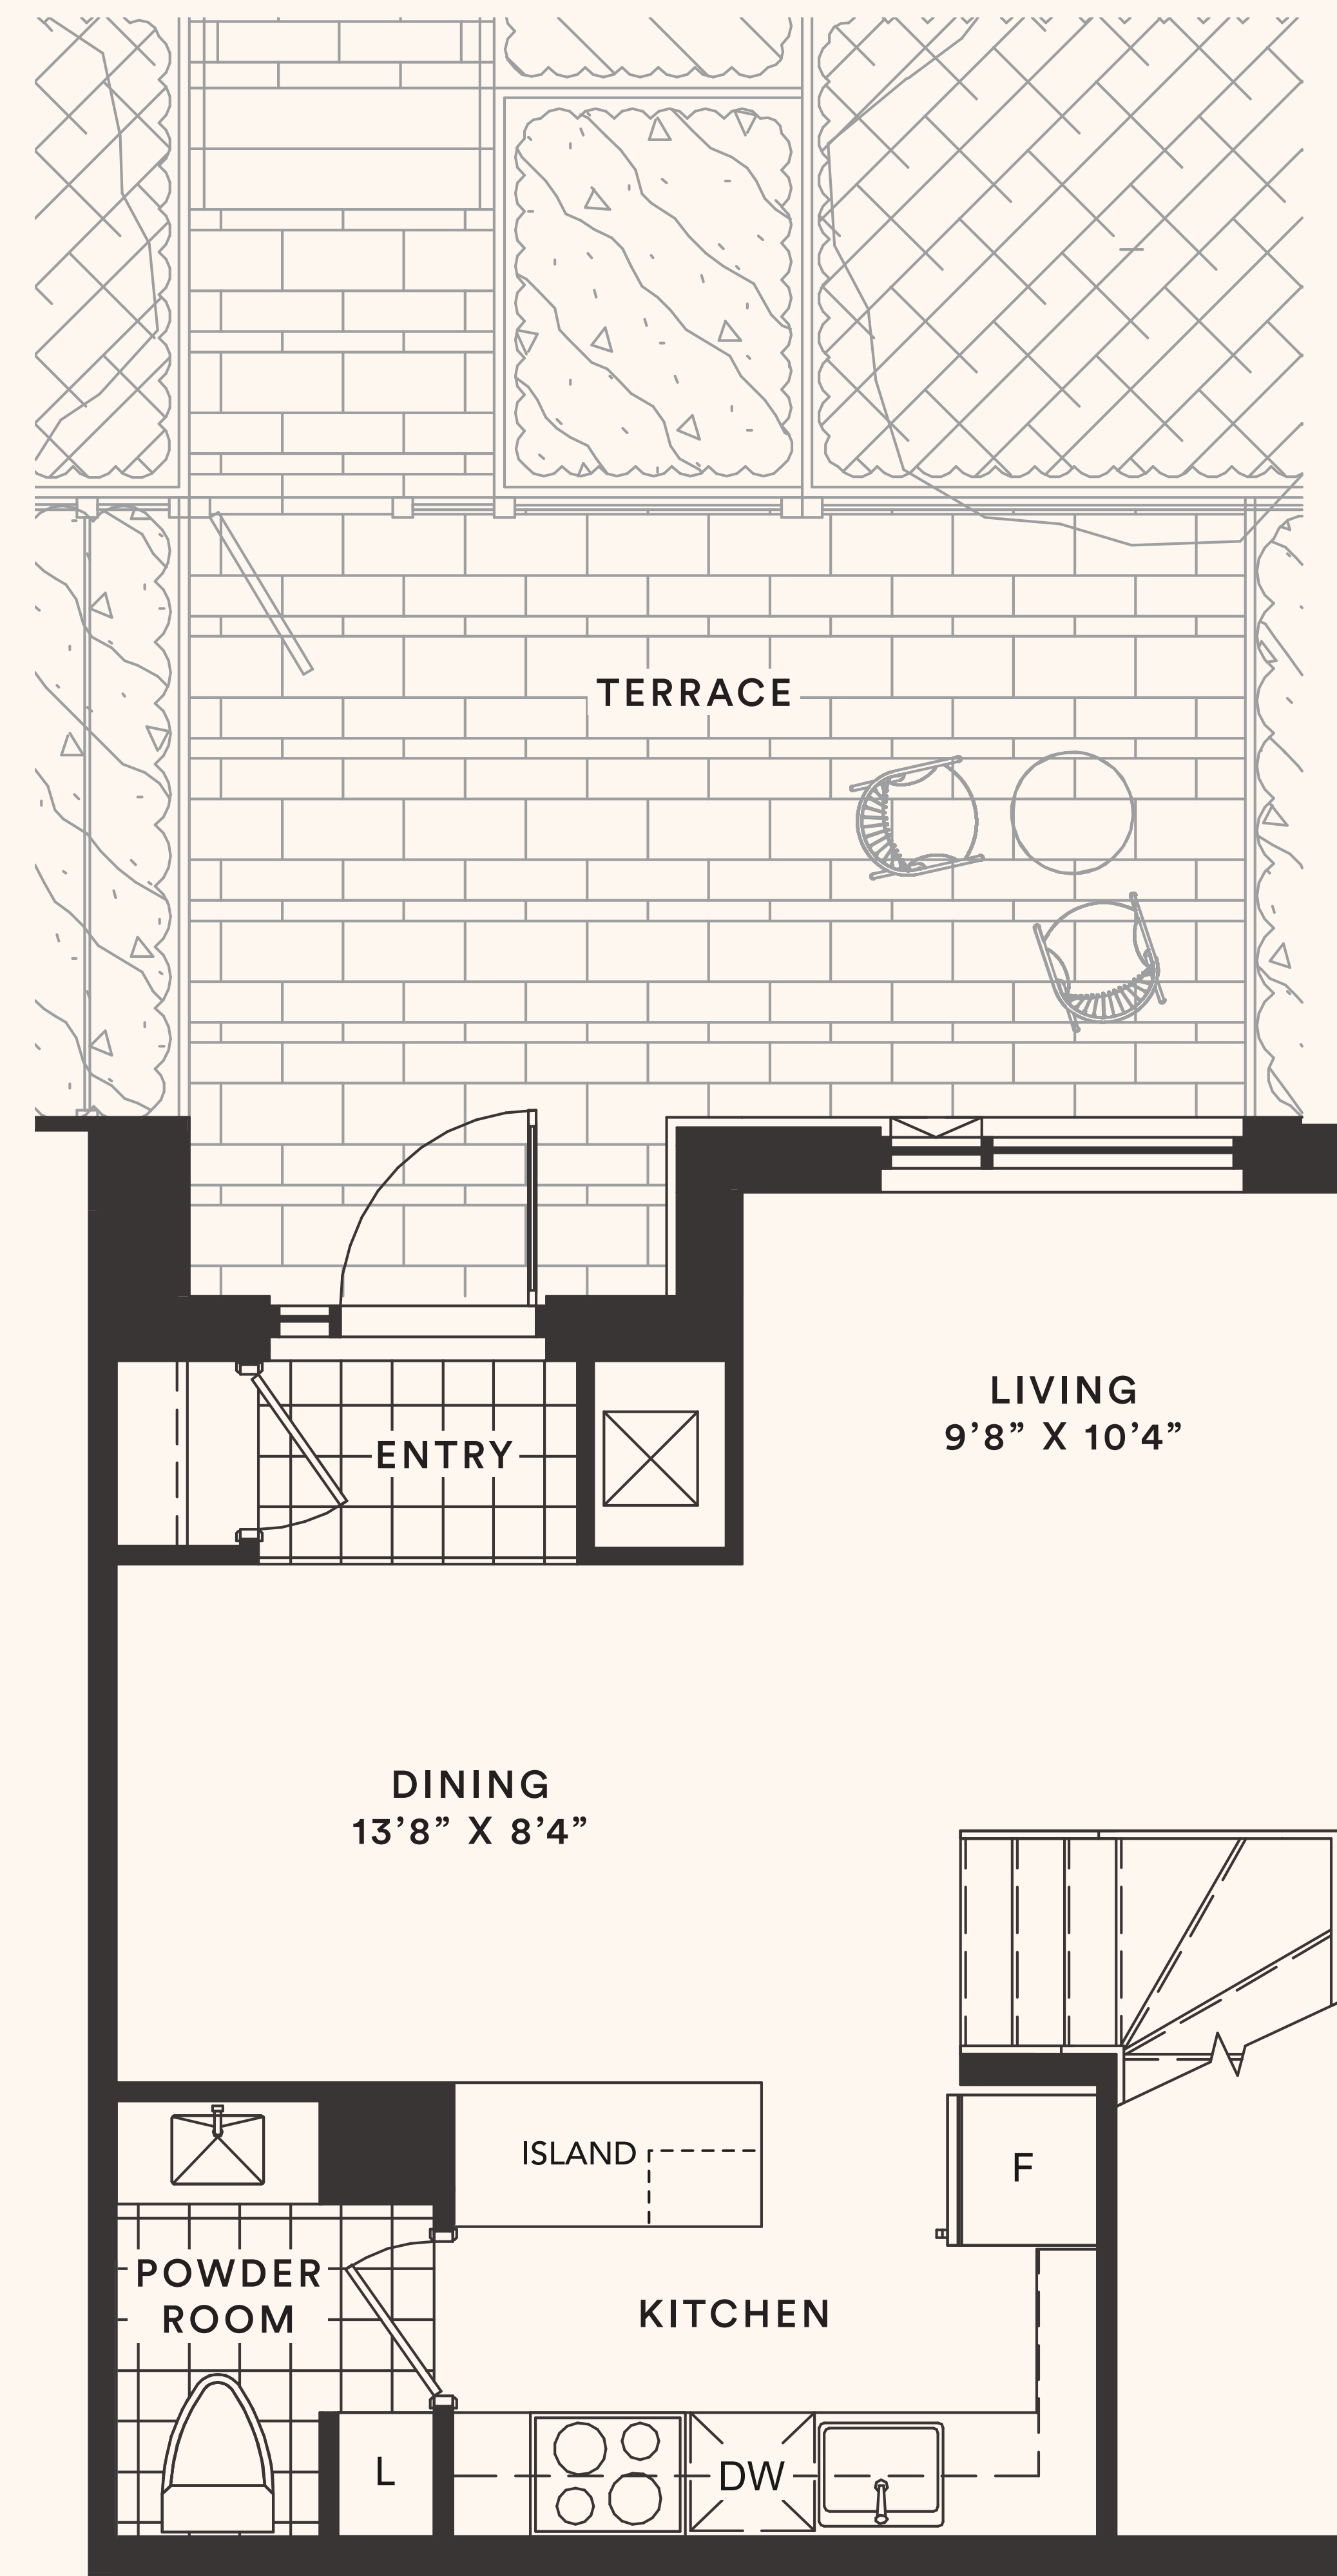

The Basil

TH 1

TWO BEDROOM + DEN

Suite area: 1242 sq.ft.

Outdoor area: 216+31 sq.ft.

Total area: 1489 sq.ft.

Floor 1

Floor 2

The Cassia

TH 2

TWO BEDROOM

Suite area: 1040 sq.ft.

Outdoor area: 198+31 sq.ft.

Total area: 1269 sq.ft.

The Fiora

TH 3

TWO BEDROOM

Suite area: 1134 sq.ft.

Outdoor area: 190+31 sq.ft.

Total area: 1355 sq.ft.

Floor 1

Floor 2

The Gardenia

TH 4

TWO BEDROOM

Suite area: 1197 sq.ft.

Outdoor area: 204+31 sq.ft.

Total area: 1432 sq.ft.

Floor 1

Floor 2

The Indigo

TH 5