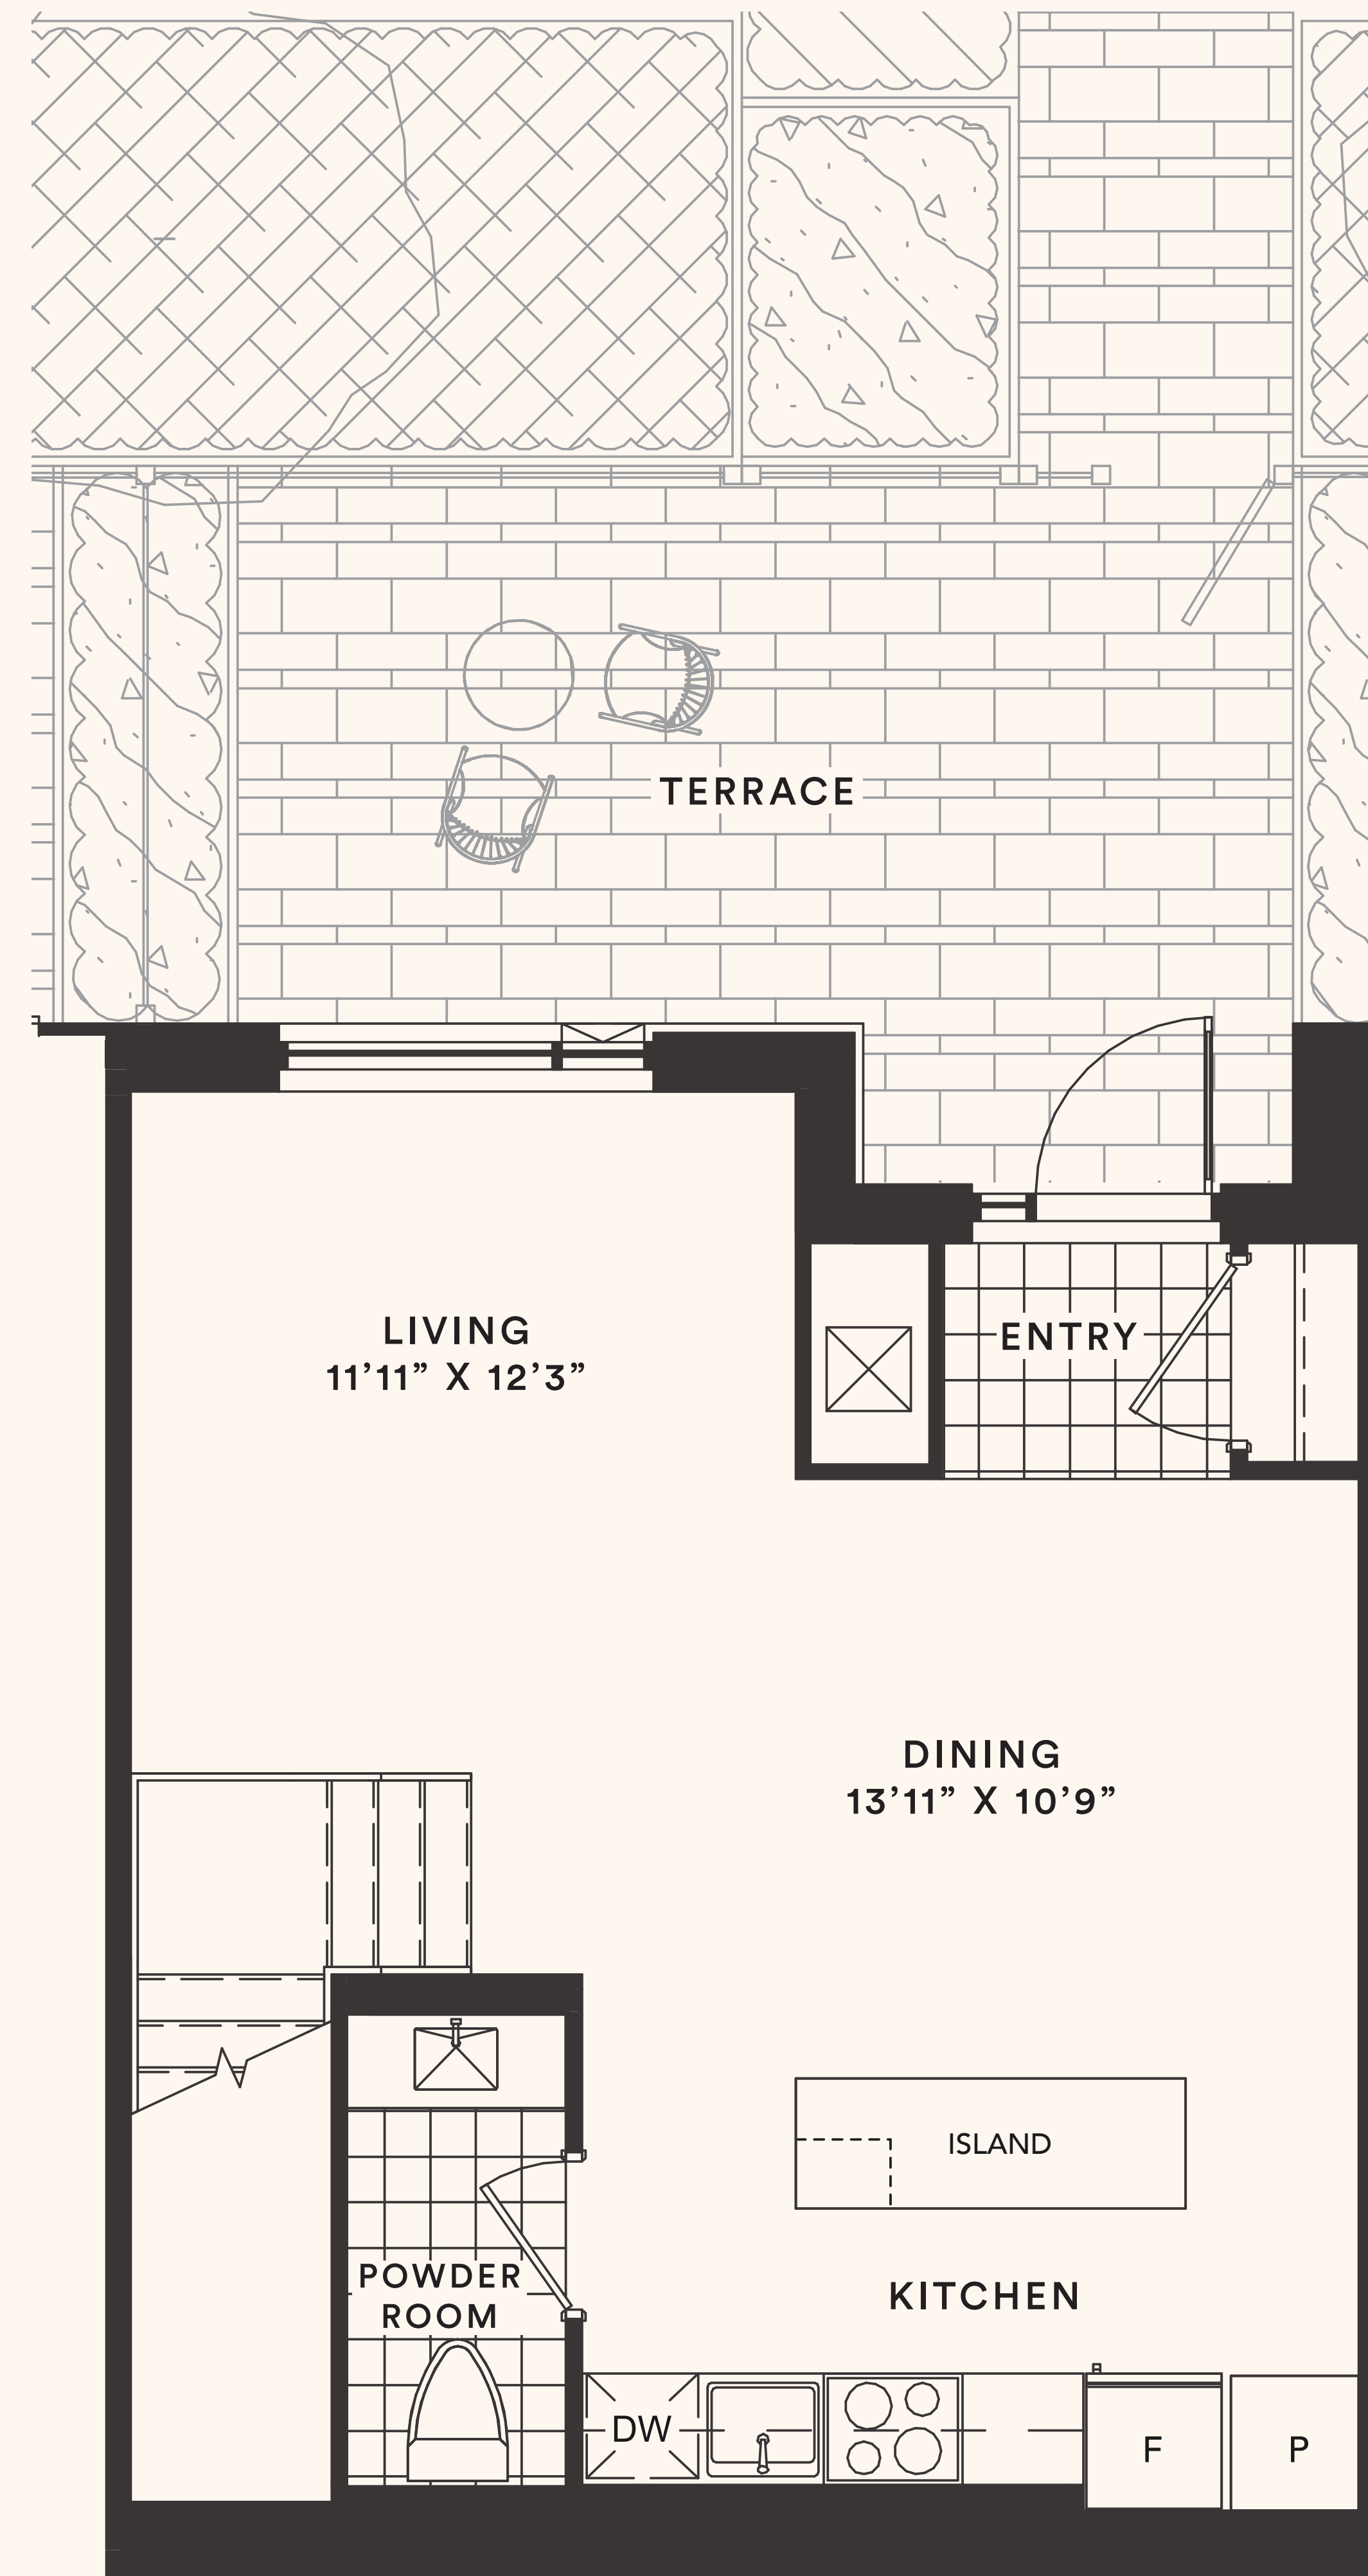

The Basil

TH 1

TWO BEDROOM + DEN

Suite area: 1242 sq.ft.

Outdoor area: 216+31 sq.ft.

Total area: 1489 sq.ft.

Floor 1

Floor 2

The Cassia

TH 2

TWO BEDROOM

Suite area: 1040 sq.ft.

Outdoor area: 198+31 sq.ft.

Total area: 1269 sq.ft.

The Fiora

TH 3

TWO BEDROOM

Suite area: 1197 sq.ft.

Outdoor area: 204+31 sq.ft.

Total area: 1432 sq.ft.

Floor 1

Floor 2

The Indigo

TH 5

TWO BEDROOM

Suite area: 1328 sq.ft.

Outdoor area: 209+31 sq.ft.

Total area: 1568 sq.ft.

Floor 1

Floor 2

The Lavender

TH 6