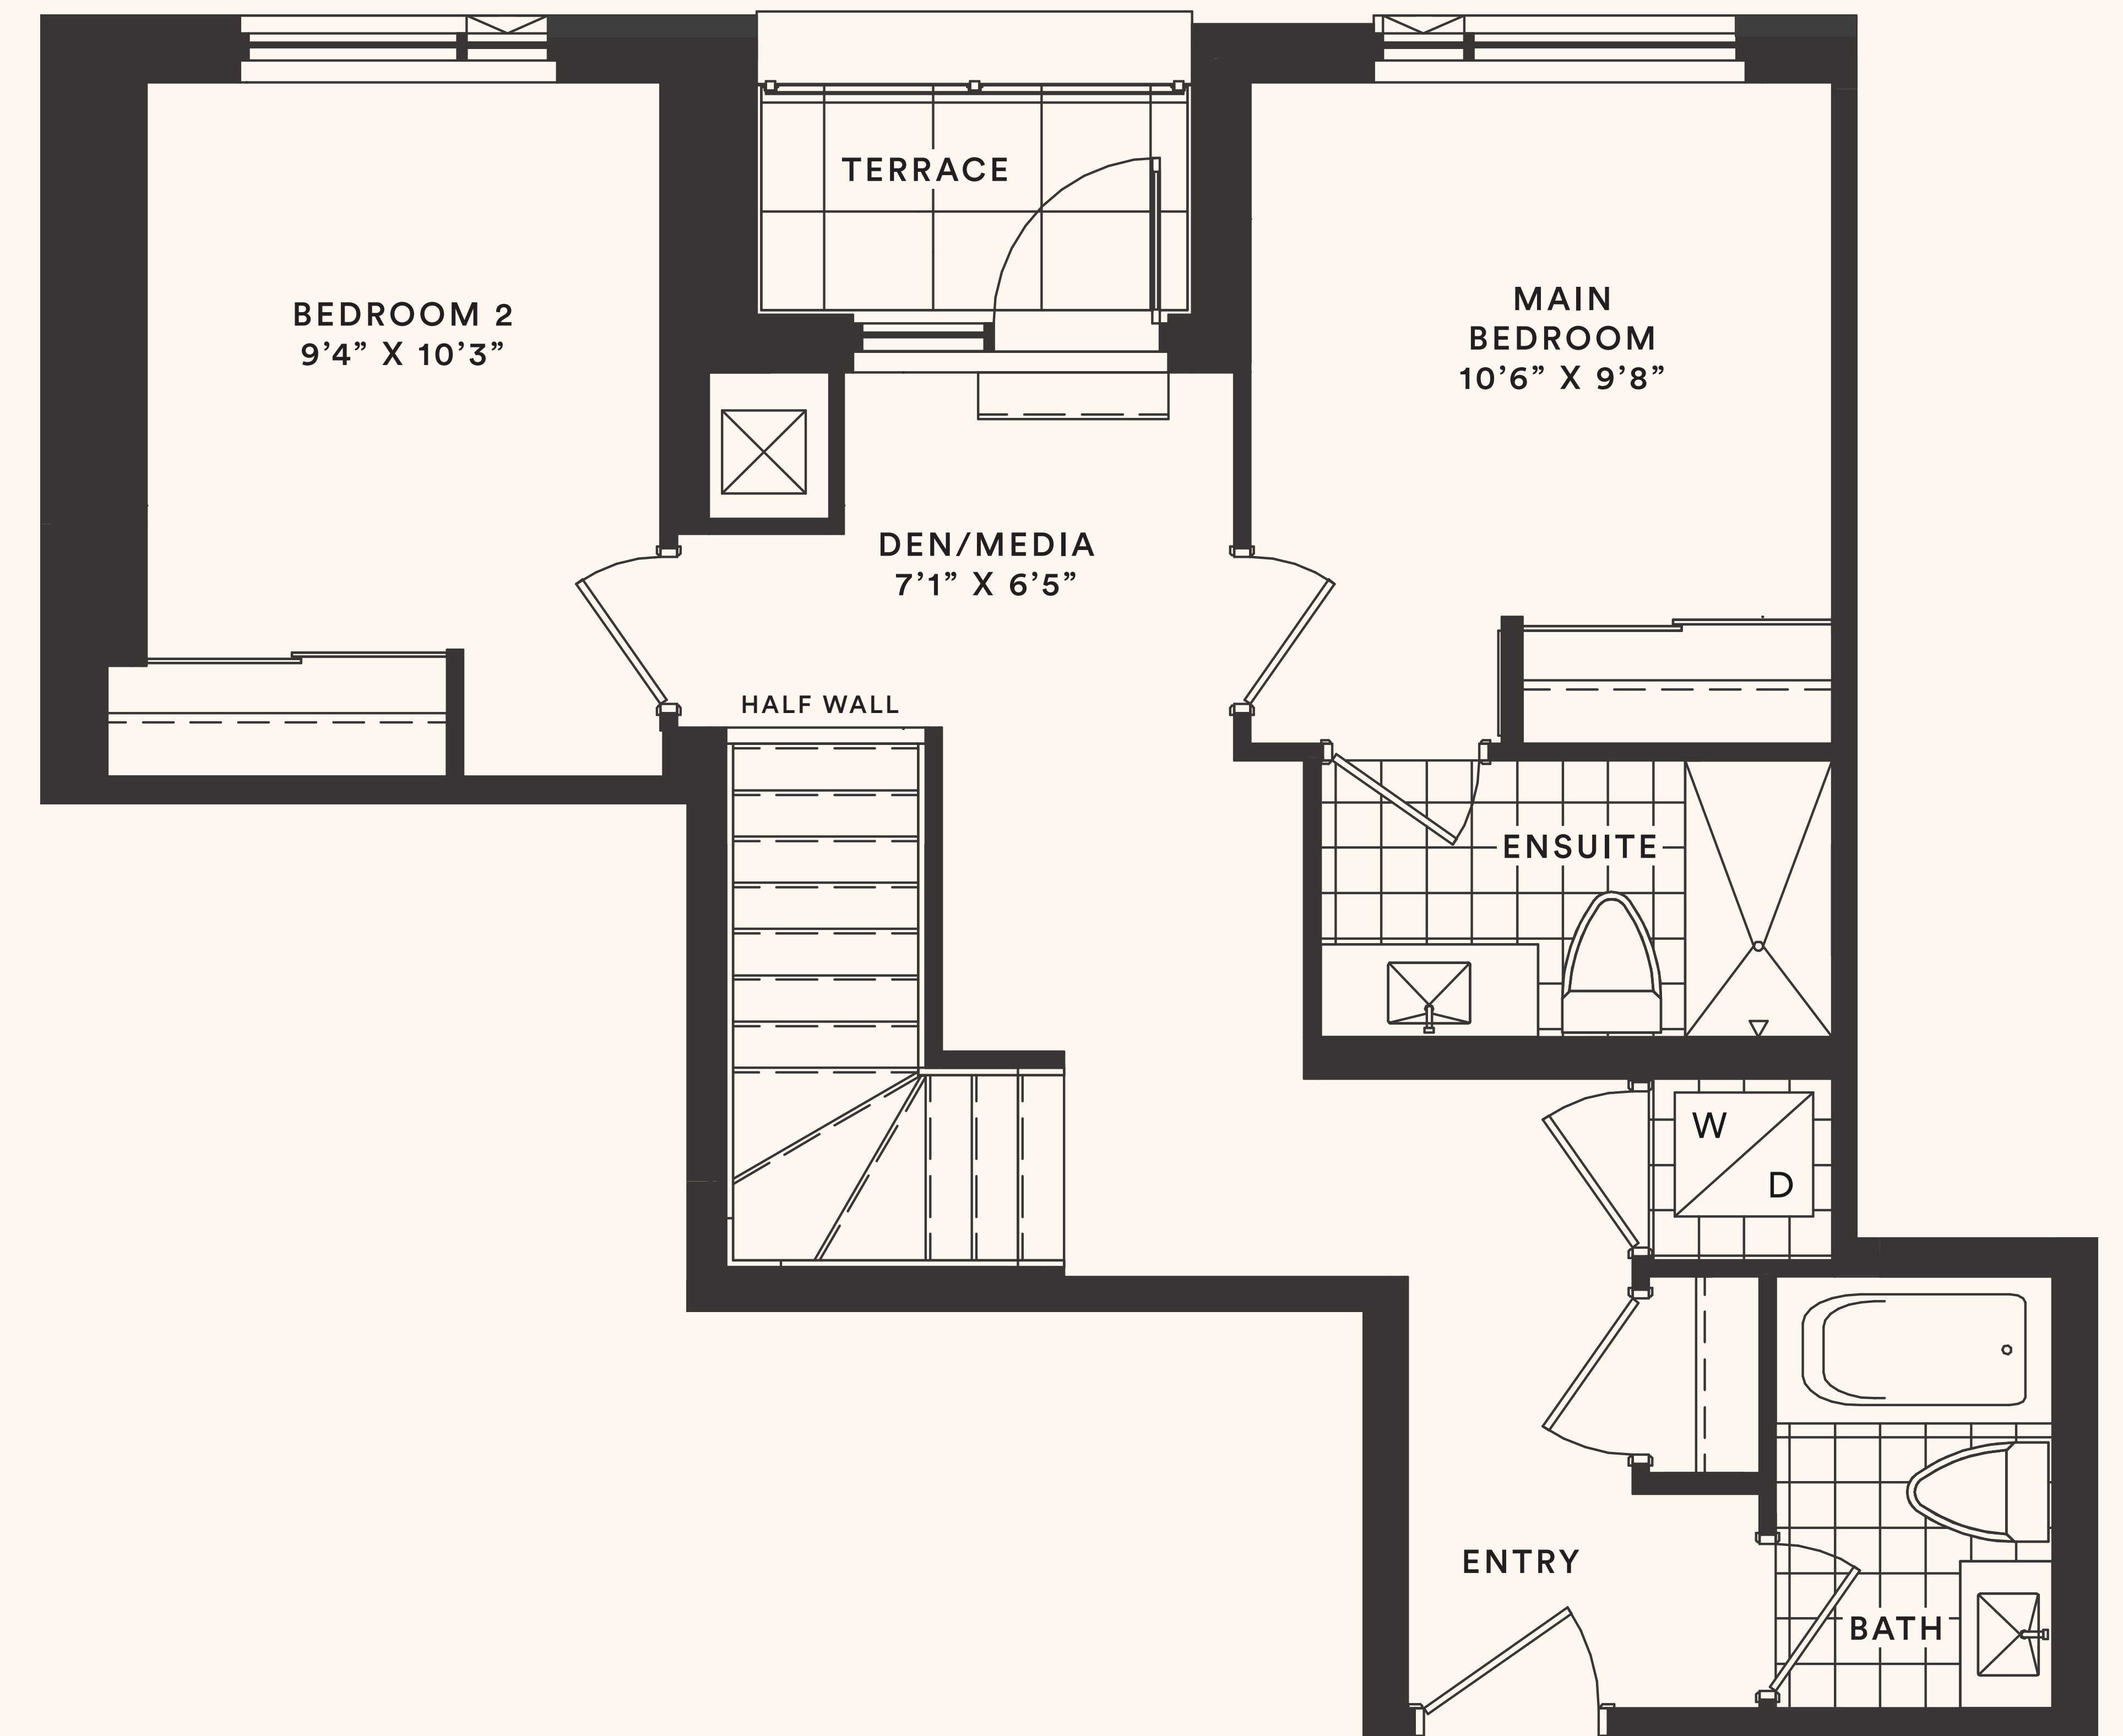

The Basil

TH 1

TWO BEDROOM + DEN

Suite area: 1242 sq.ft.

Outdoor area: 216+31 sq.ft.

Total area: 1489 sq.ft.

Floor 1

Floor 2

The Cassia

TH 2

TWO BEDROOM

Suite area: 1040 sq.ft.

Outdoor area: 198+31 sq.ft.

Total area: 1269 sq.ft.

The Fiora

TH 3

TWO BEDROOM

Suite area: 1134 sq.ft.

Outdoor area: 190+31 sq.ft.

Total area: 1355 sq.ft.

Floor 1

Floor 2

The Gardenia

TH 4

TWO BEDROOM

Suite area: 1197 sq.ft.

Outdoor area: 204+31 sq.ft.

Total area: 1432 sq.ft.

Floor 1

Floor 2

The Indigo

TH 5