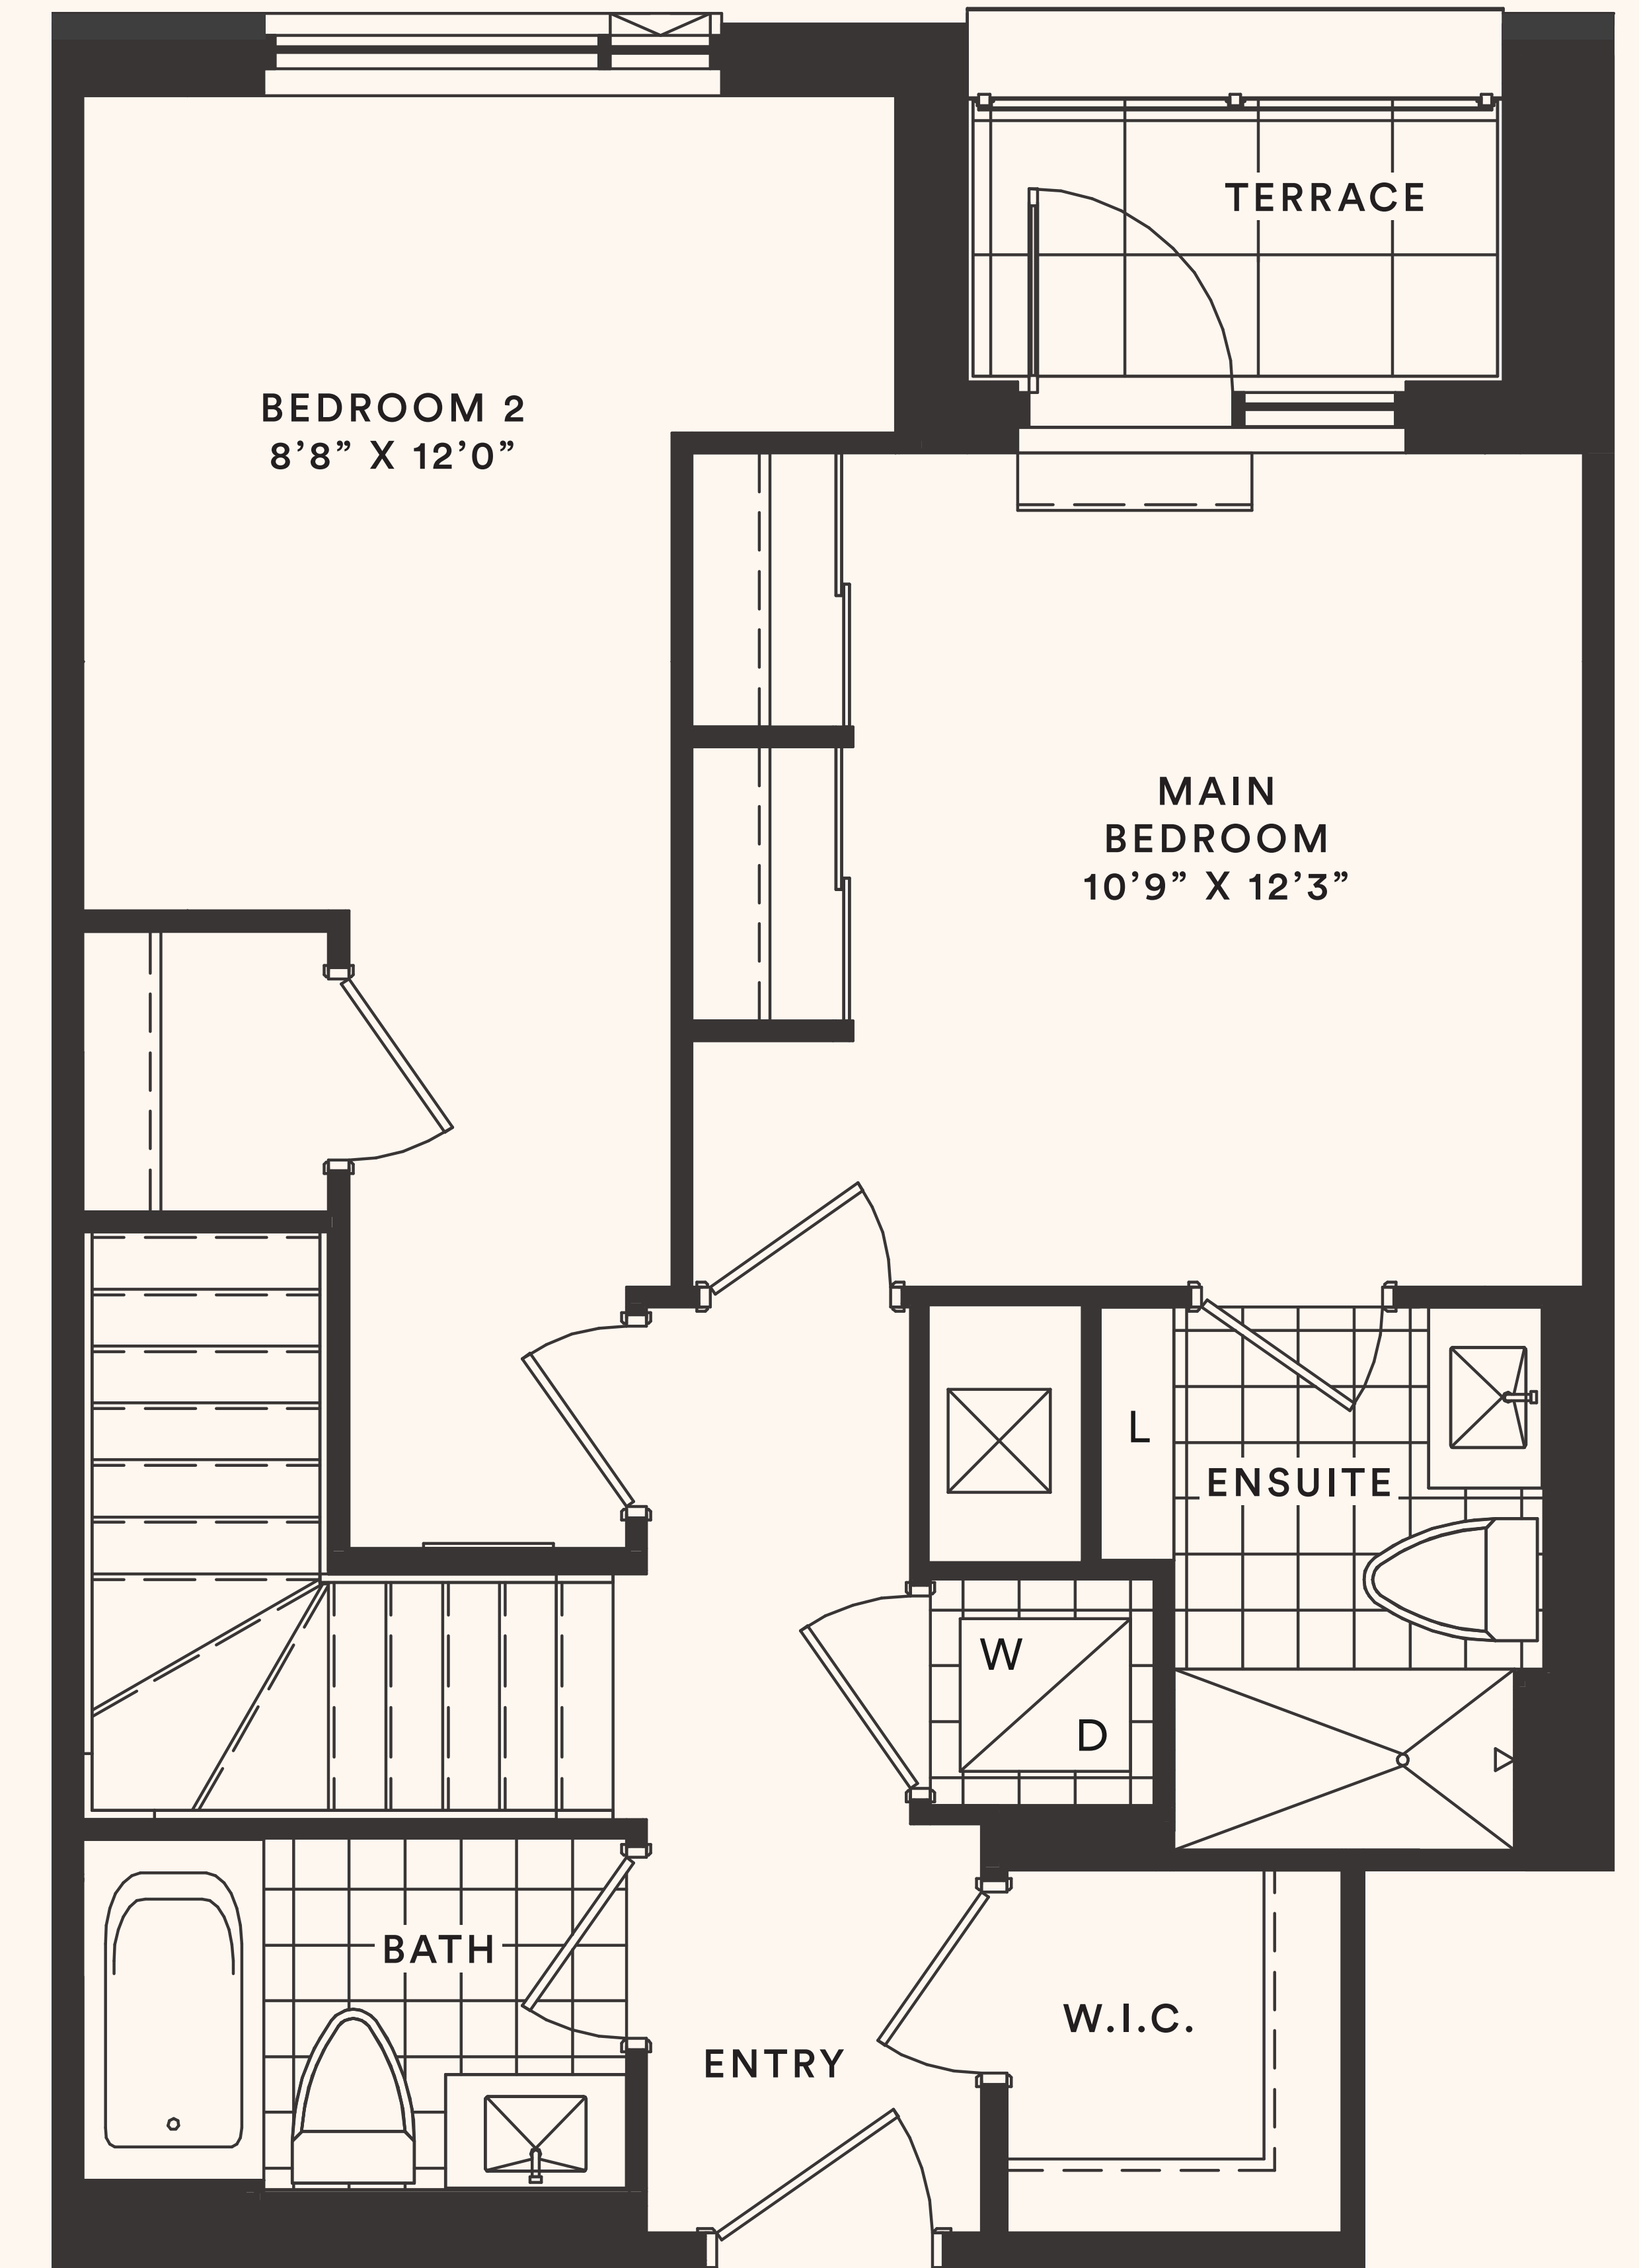

The Basil

TH 1

TWO BEDROOM + DEN

Suite area: 1242 sq.ft.

Outdoor area: 216+31 sq.ft.

Total area: 1489 sq.ft.

Floor 1

Floor 2

TWO BEDROOM

Suite area: 1328 sq.ft.

Outdoor area: 209+31 sq.ft.

Total area: 1568 sq.ft.

Floor 1

Floor 2

The Lavender

TH 6

THREE BEDROOM

Suite area: 1619 sq.ft.

Outdoor area: 291+31 sq.ft.

Total area: 1941 sq.ft.

Floor 1

Floor 2

The Fleur

TH 7

THREE BEDROOM + DEN

Suite area: 1471 sq.ft.

Outdoor area: 226+31 sq.ft.

Total area: 1728 sq.ft.

The Lily

TH 8

TWO BEDROOM

Suite area: 1307 sq.ft.