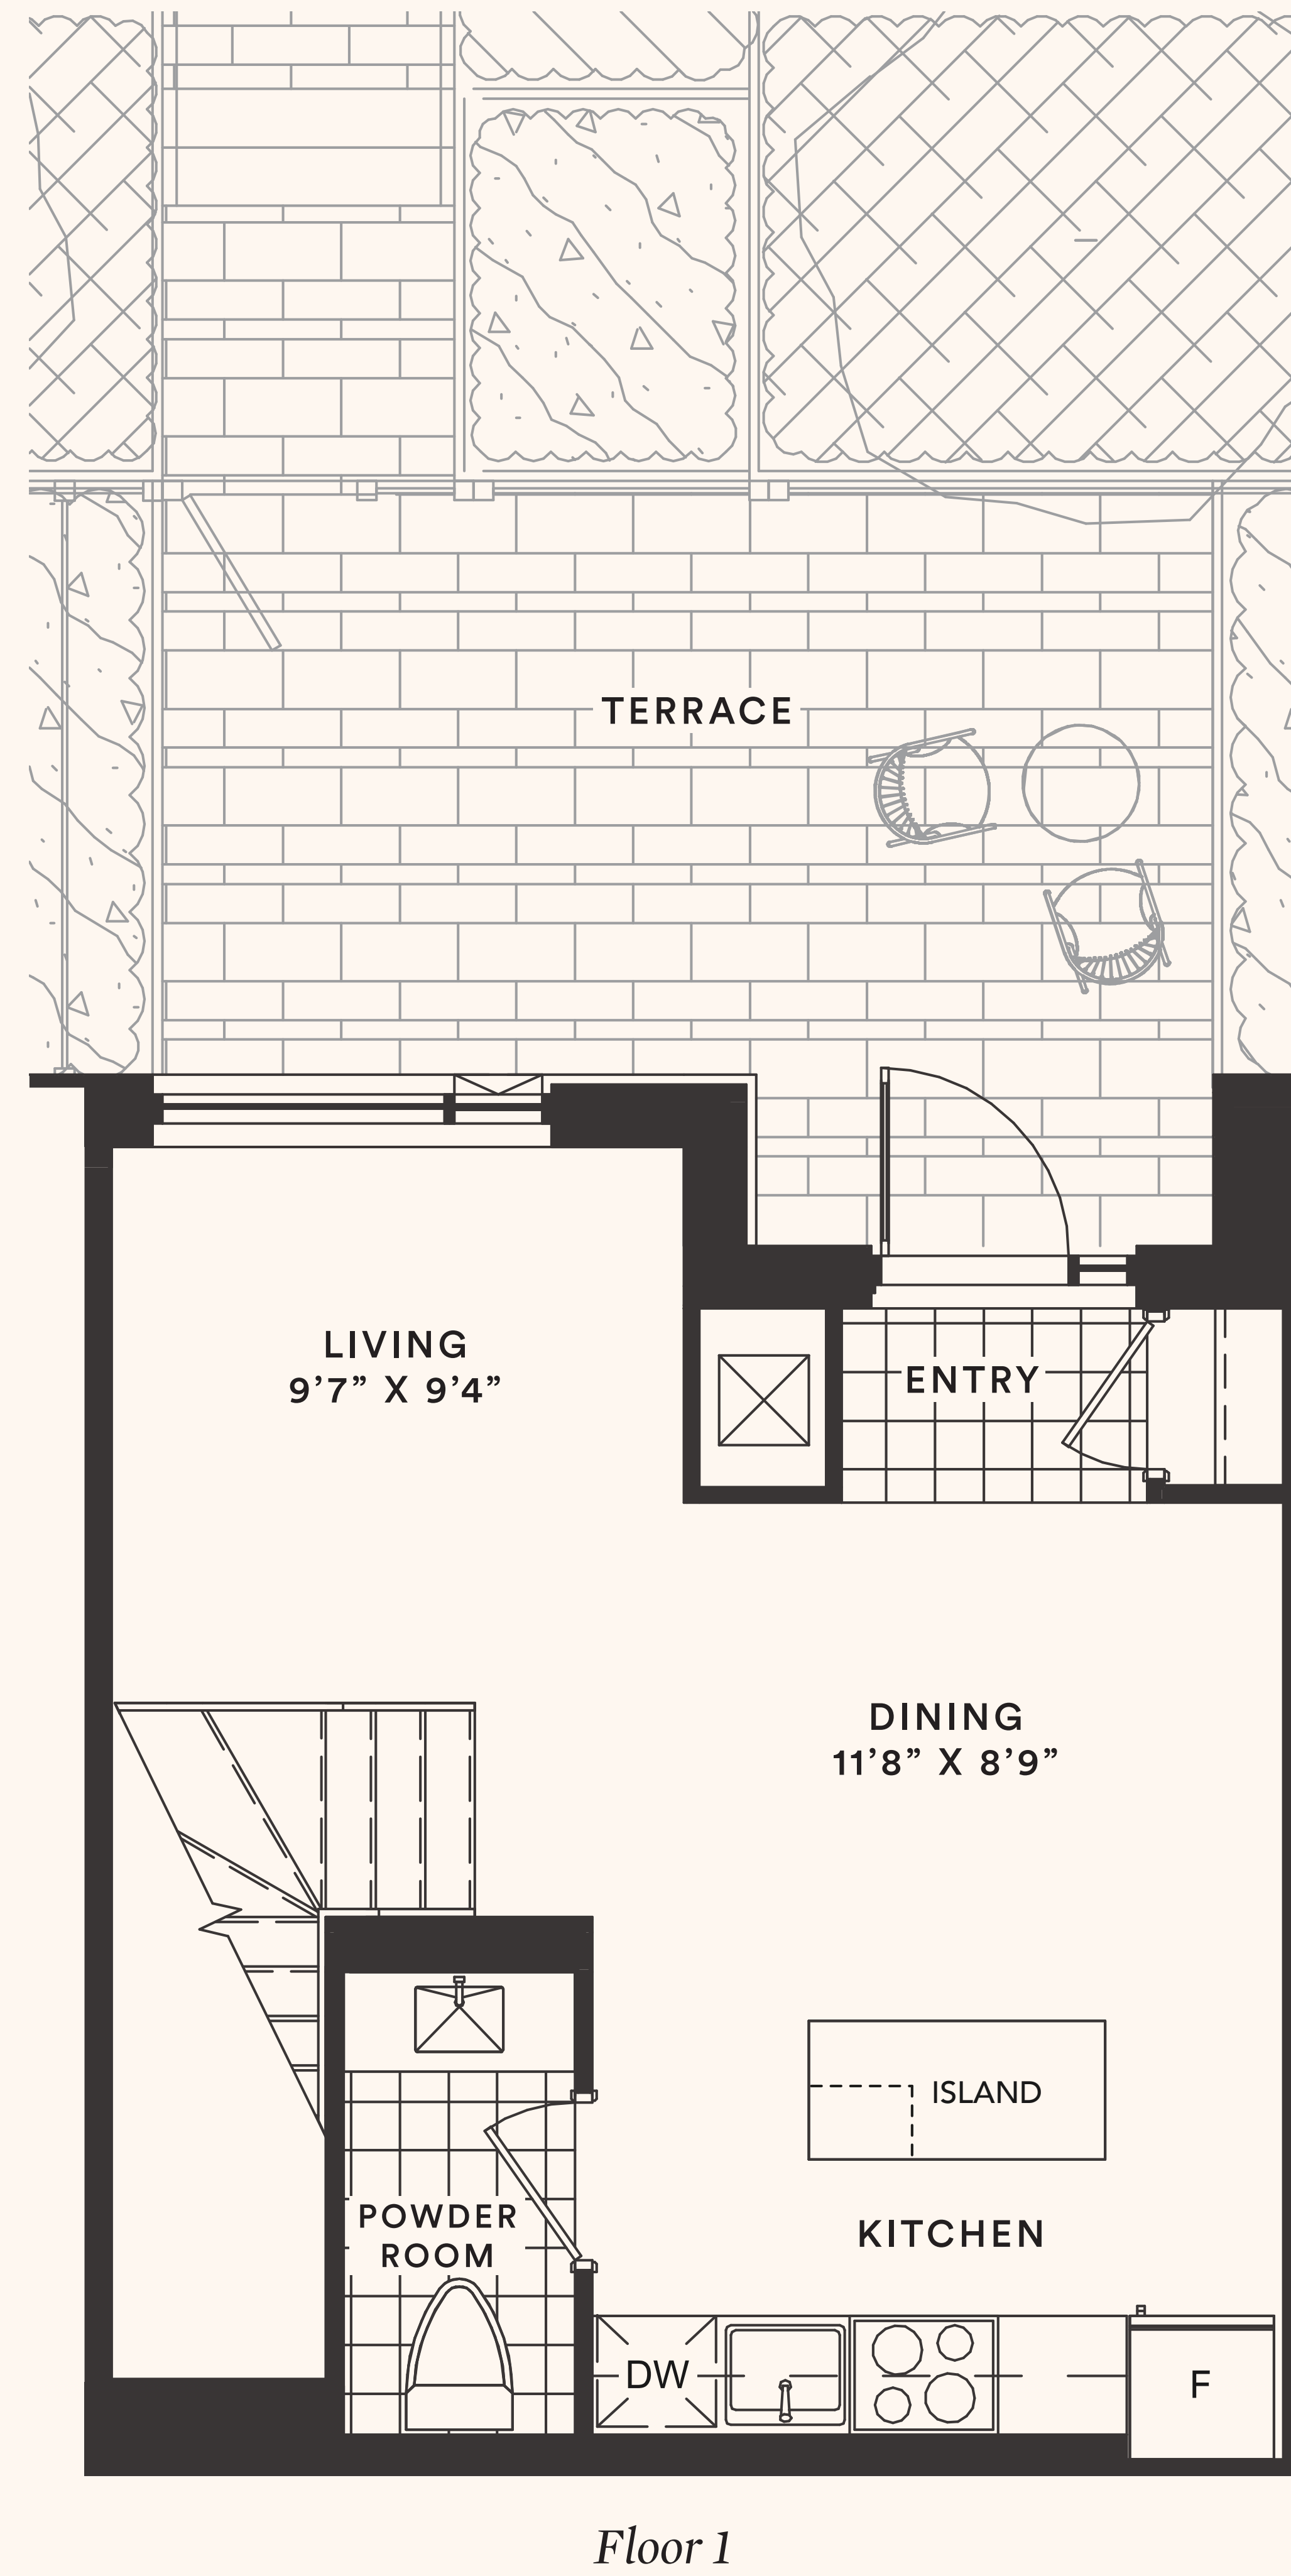

The Basil

TH 1

TWO BEDROOM + DEN

Suite area: 1242 sq.ft.

Outdoor area: 216+31 sq.ft.

Total area: 1489 sq.ft.

Floor 1

Floor 2

The Cassia

TH 2

TWO BEDROOM

Suite area: 1040 sq.ft.

Outdoor area: 198+31 sq.ft.

Total area: 1269 sq.ft.

The Fiora

TH 3

TWO BEDROOM

Suite area: 1134 sq.ft.

Outdoor area: 190+31 sq.ft.

Total area: 1355 sq.ft.

Floor 1

Floor 2

The Gardenia

TH 4

TWO BEDROOM

Suite area: 1197 sq.ft.

Outdoor area: 204+31 sq.ft.

Total area: 1432 sq.ft.

Floor 1

Floor 2

The Indigo

TH 5