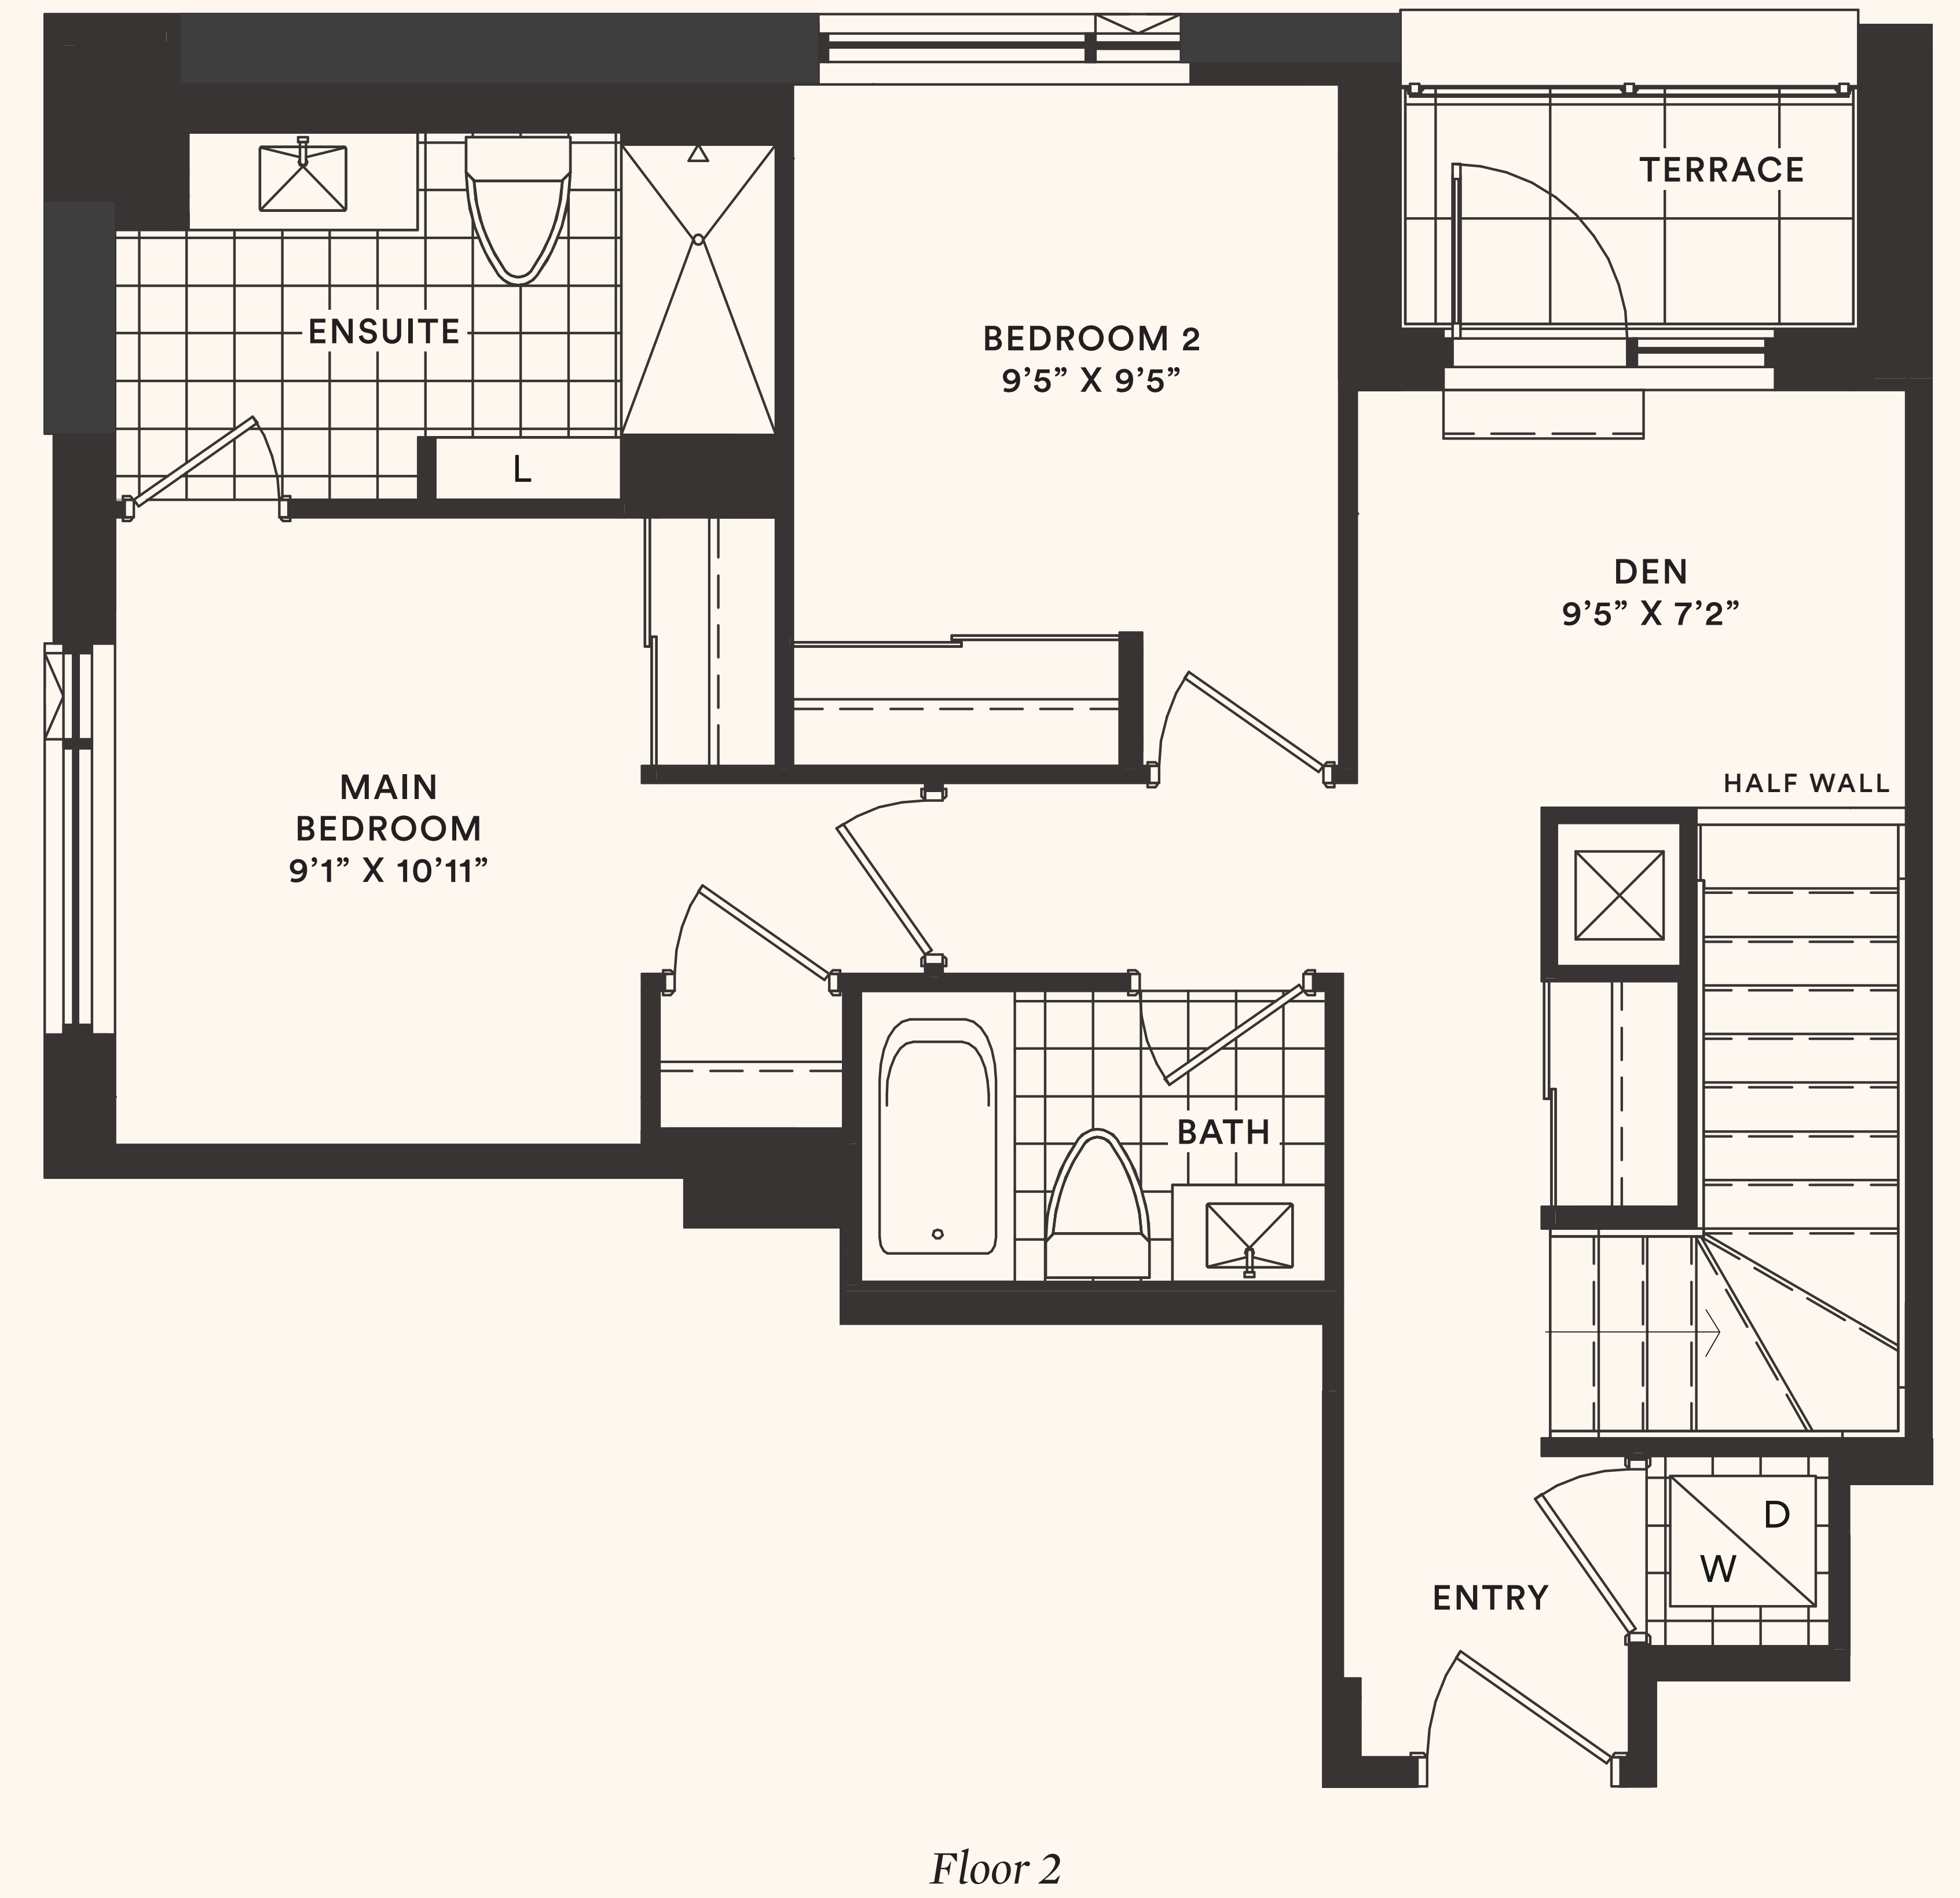

The Basil

TH 1

TWO BEDROOM + DEN

Suite area: 1242 sq.ft.

Outdoor area: 216+31 sq.ft.

Total area: 1489 sq.ft.

Floor 1

Floor 2

TWO BEDROOM

Suite area: 1328 sq.ft.

Outdoor area: 209+31 sq.ft.

Total area: 1568 sq.ft.

Floor 1

Floor 2

The Lavender

TH 6

THREE BEDROOM

Suite area: 1619 sq.ft.

Outdoor area: 291+31 sq.ft.

Total area: 1941 sq.ft.

Floor 1

Floor 2

The Fleur

TH 7

THREE BEDROOM + DEN

Suite area: 1471 sq.ft.

Outdoor area: 226+31 sq.ft.

Total area: 1728 sq.ft.

The Lily

TH 8

TWO BEDROOM

Suite area: 1307 sq.ft.