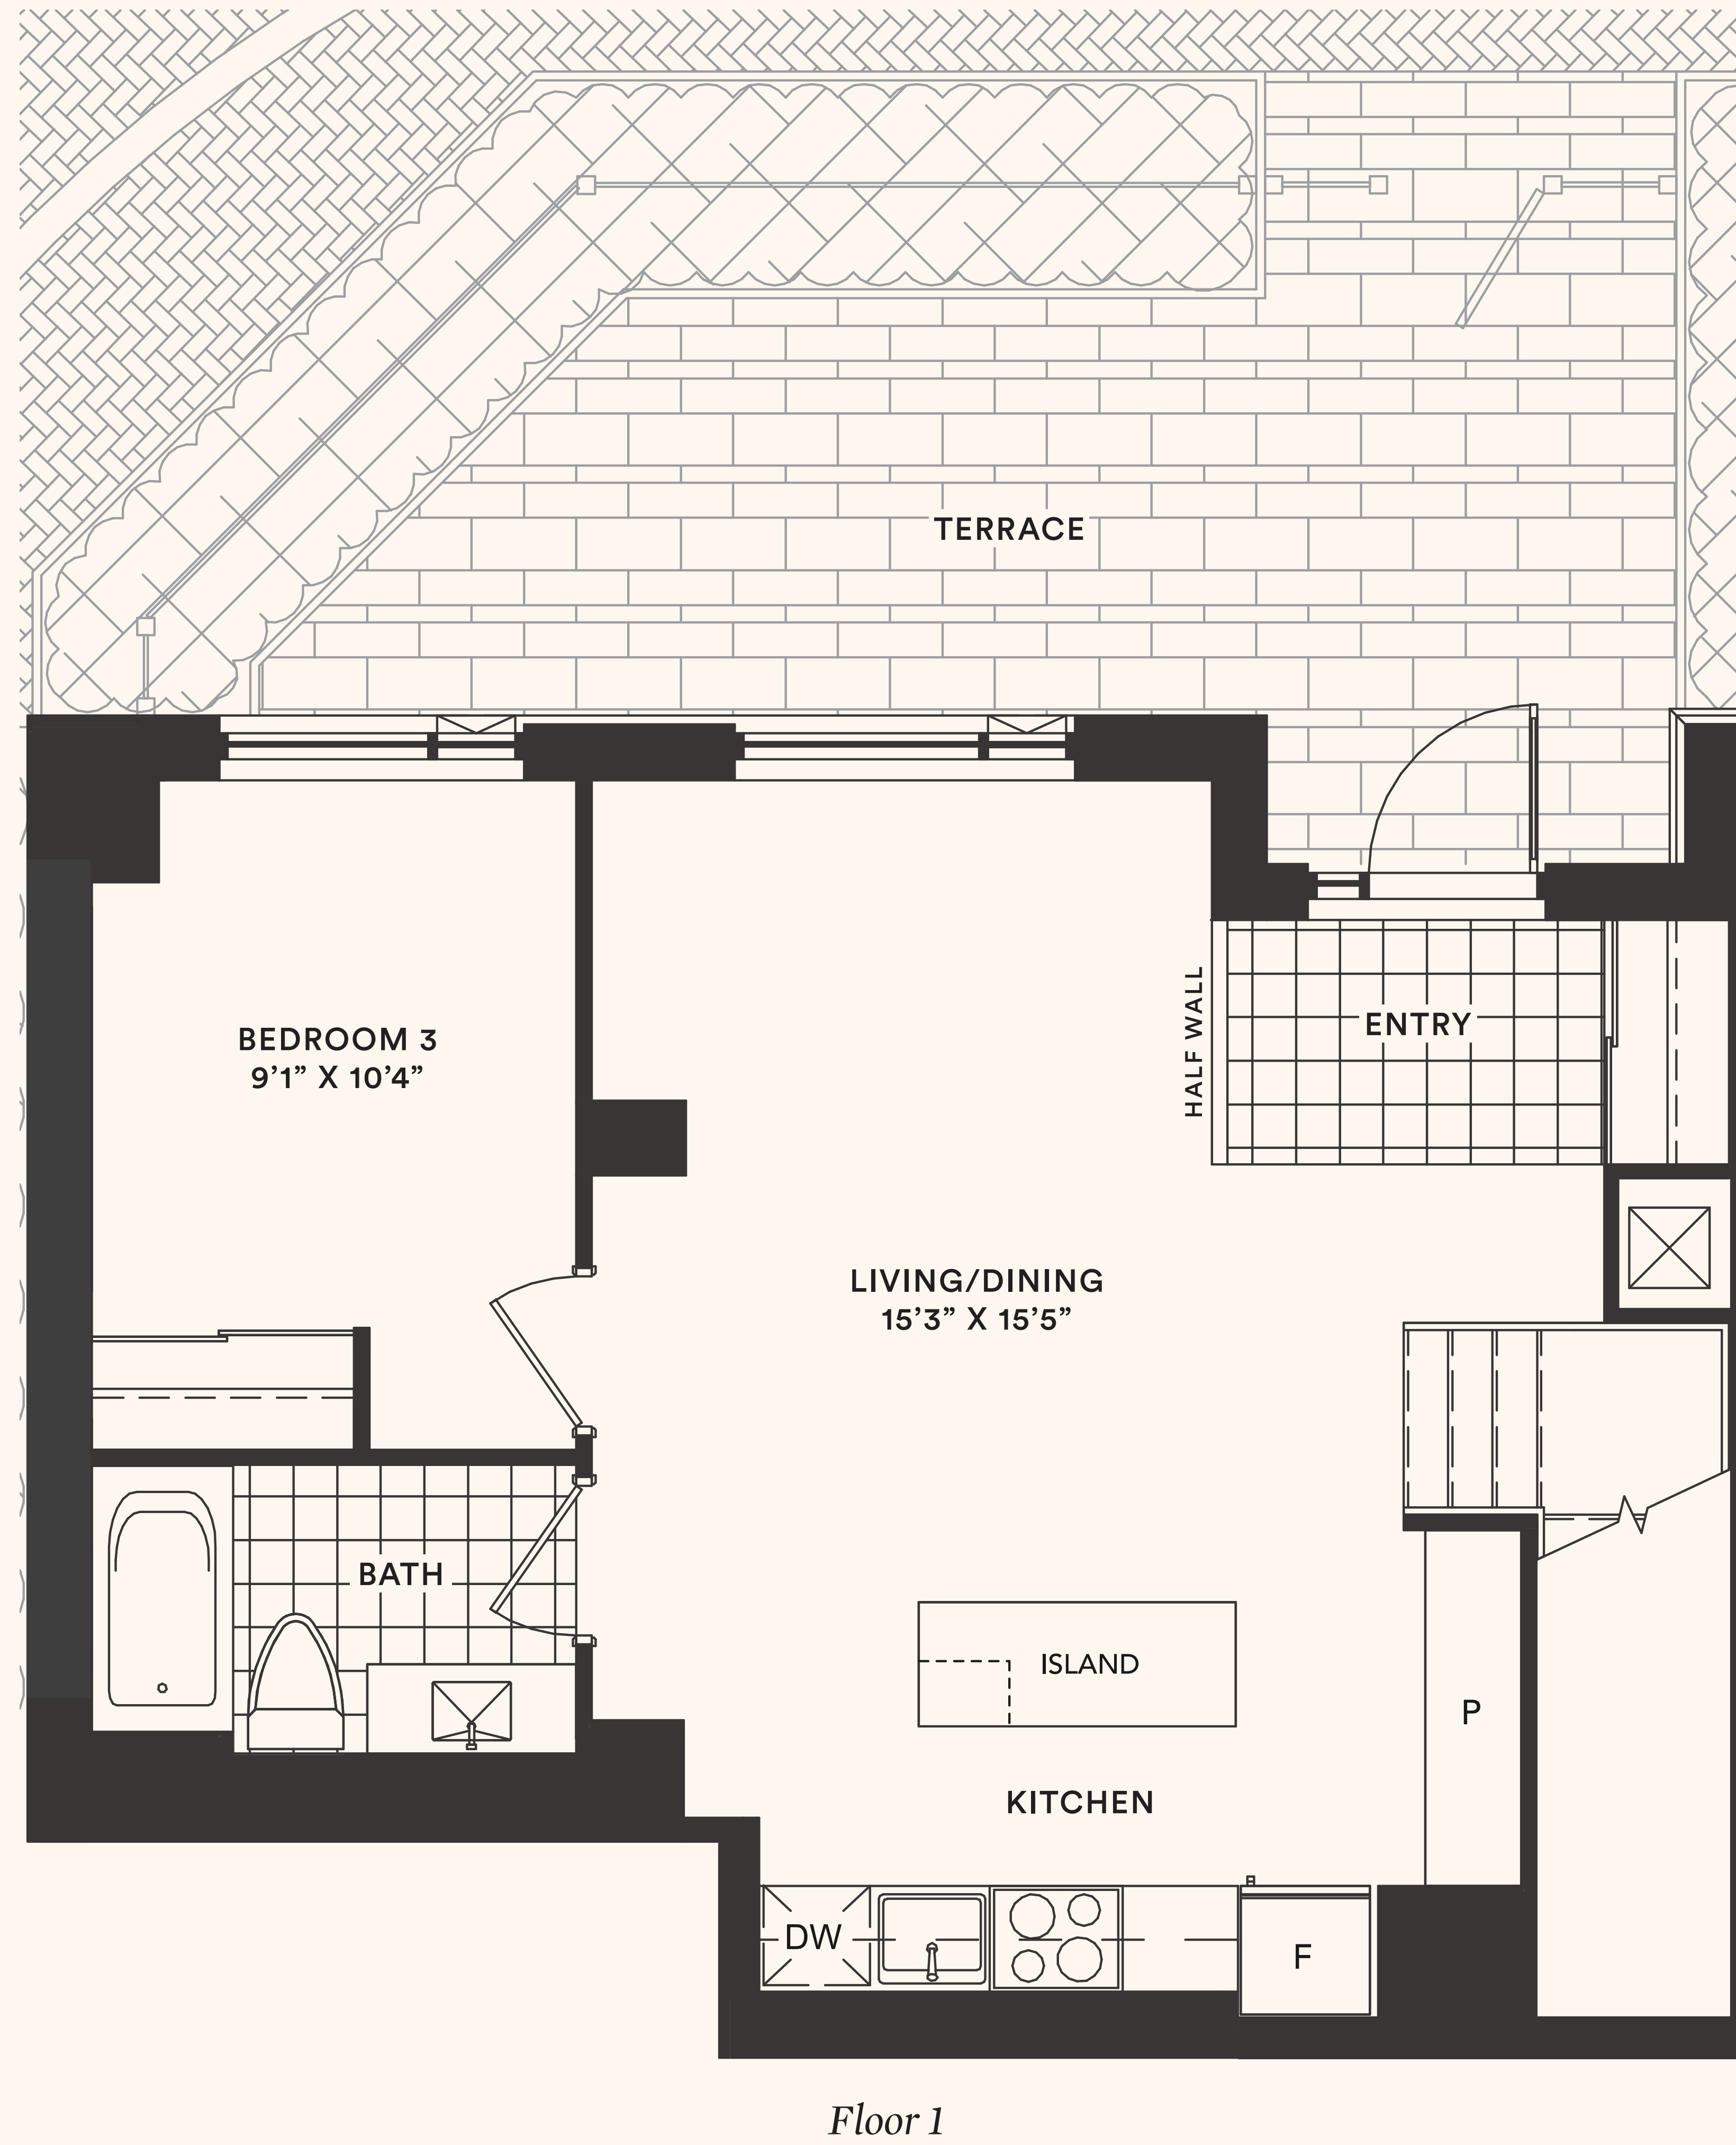

The Basil

TH 1

TWO BEDROOM + DEN

Suite area: 1242 sq.ft.

Outdoor area: 216+31 sq.ft.

Total area: 1489 sq.ft.

Floor 1

Floor 2

TWO BEDROOM

Suite area: 1328 sq.ft.

Outdoor area: 209+31 sq.ft.

Total area: 1568 sq.ft.

Floor 1

Floor 2

The Lavender

TH 6

THREE BEDROOM

Suite area: 1619 sq.ft.

Outdoor area: 291+31 sq.ft.

Total area: 1941 sq.ft.

Floor 1

Floor 2

The Fleur

TH 7

THREE BEDROOM + DEN

Suite area: 1471 sq.ft.

Outdoor area: 226+31 sq.ft.

Total area: 1728 sq.ft.

The Lily

TH 8

TWO BEDROOM

Suite area: 1307 sq.ft.