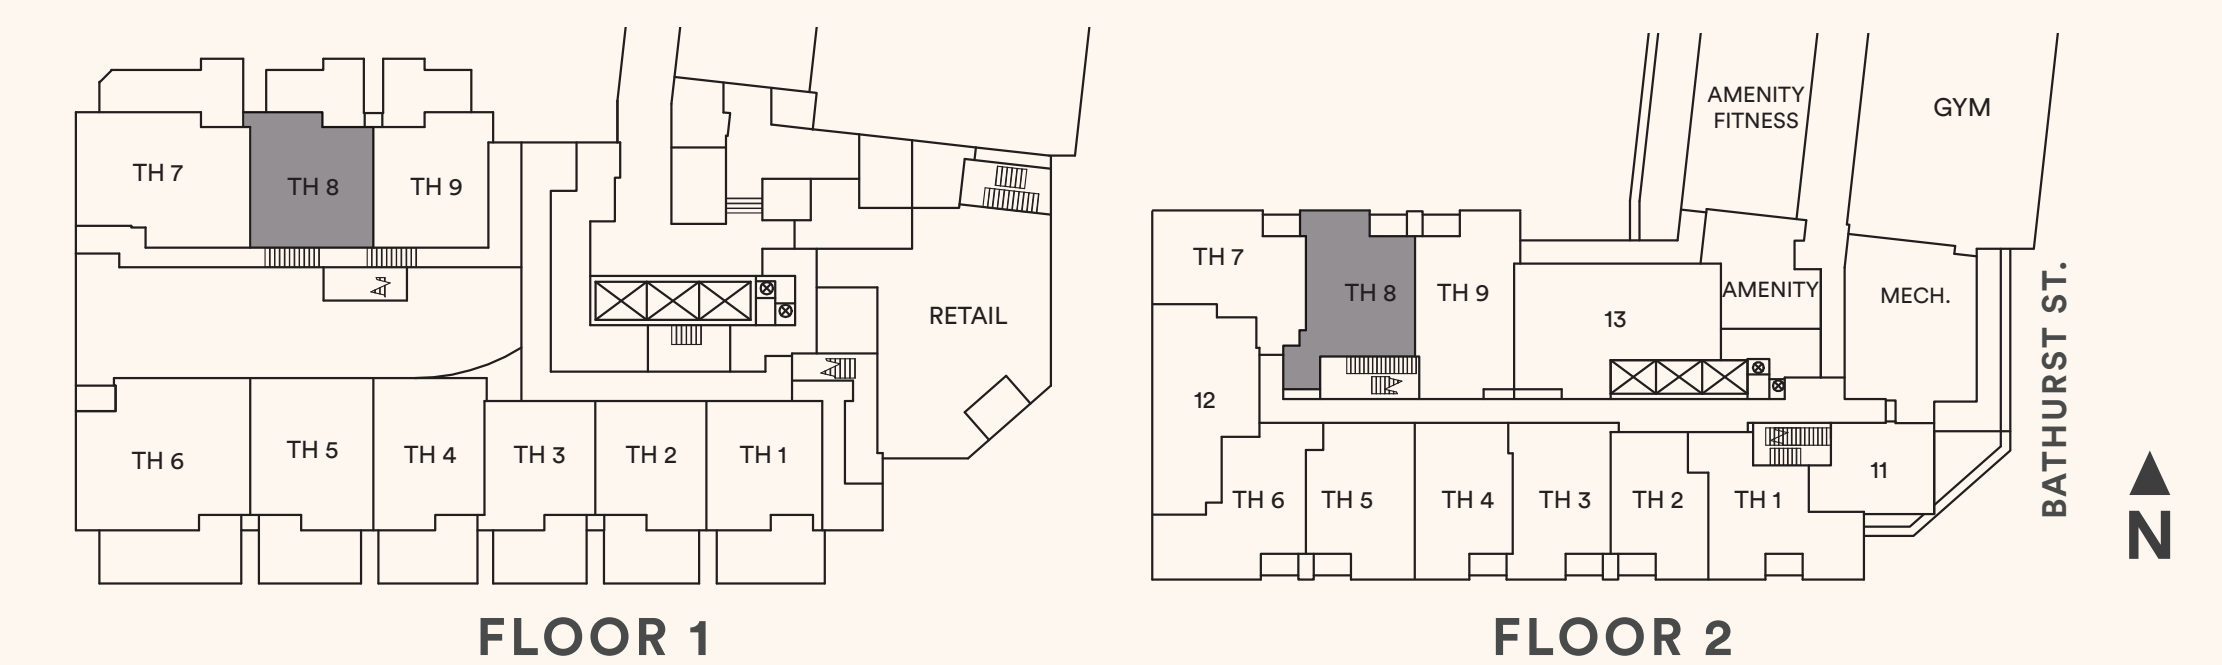

THREE BEDROOM + DEN

Suite area: 1471 sq.ft.

Outdoor area: 226+31 sq.ft.

Total area: 1728 sq.ft.

The Lily

TH 8

TWO BEDROOM

Suite area: 1307 sq.ft.

Outdoor area: 183+31 sq.ft.

Total area: 1521 sq.ft.

Floor 1

Floor 2

The Zinnia

TH 9

TWO BEDROOM + DEN

Suite area: 1316 sq.ft.