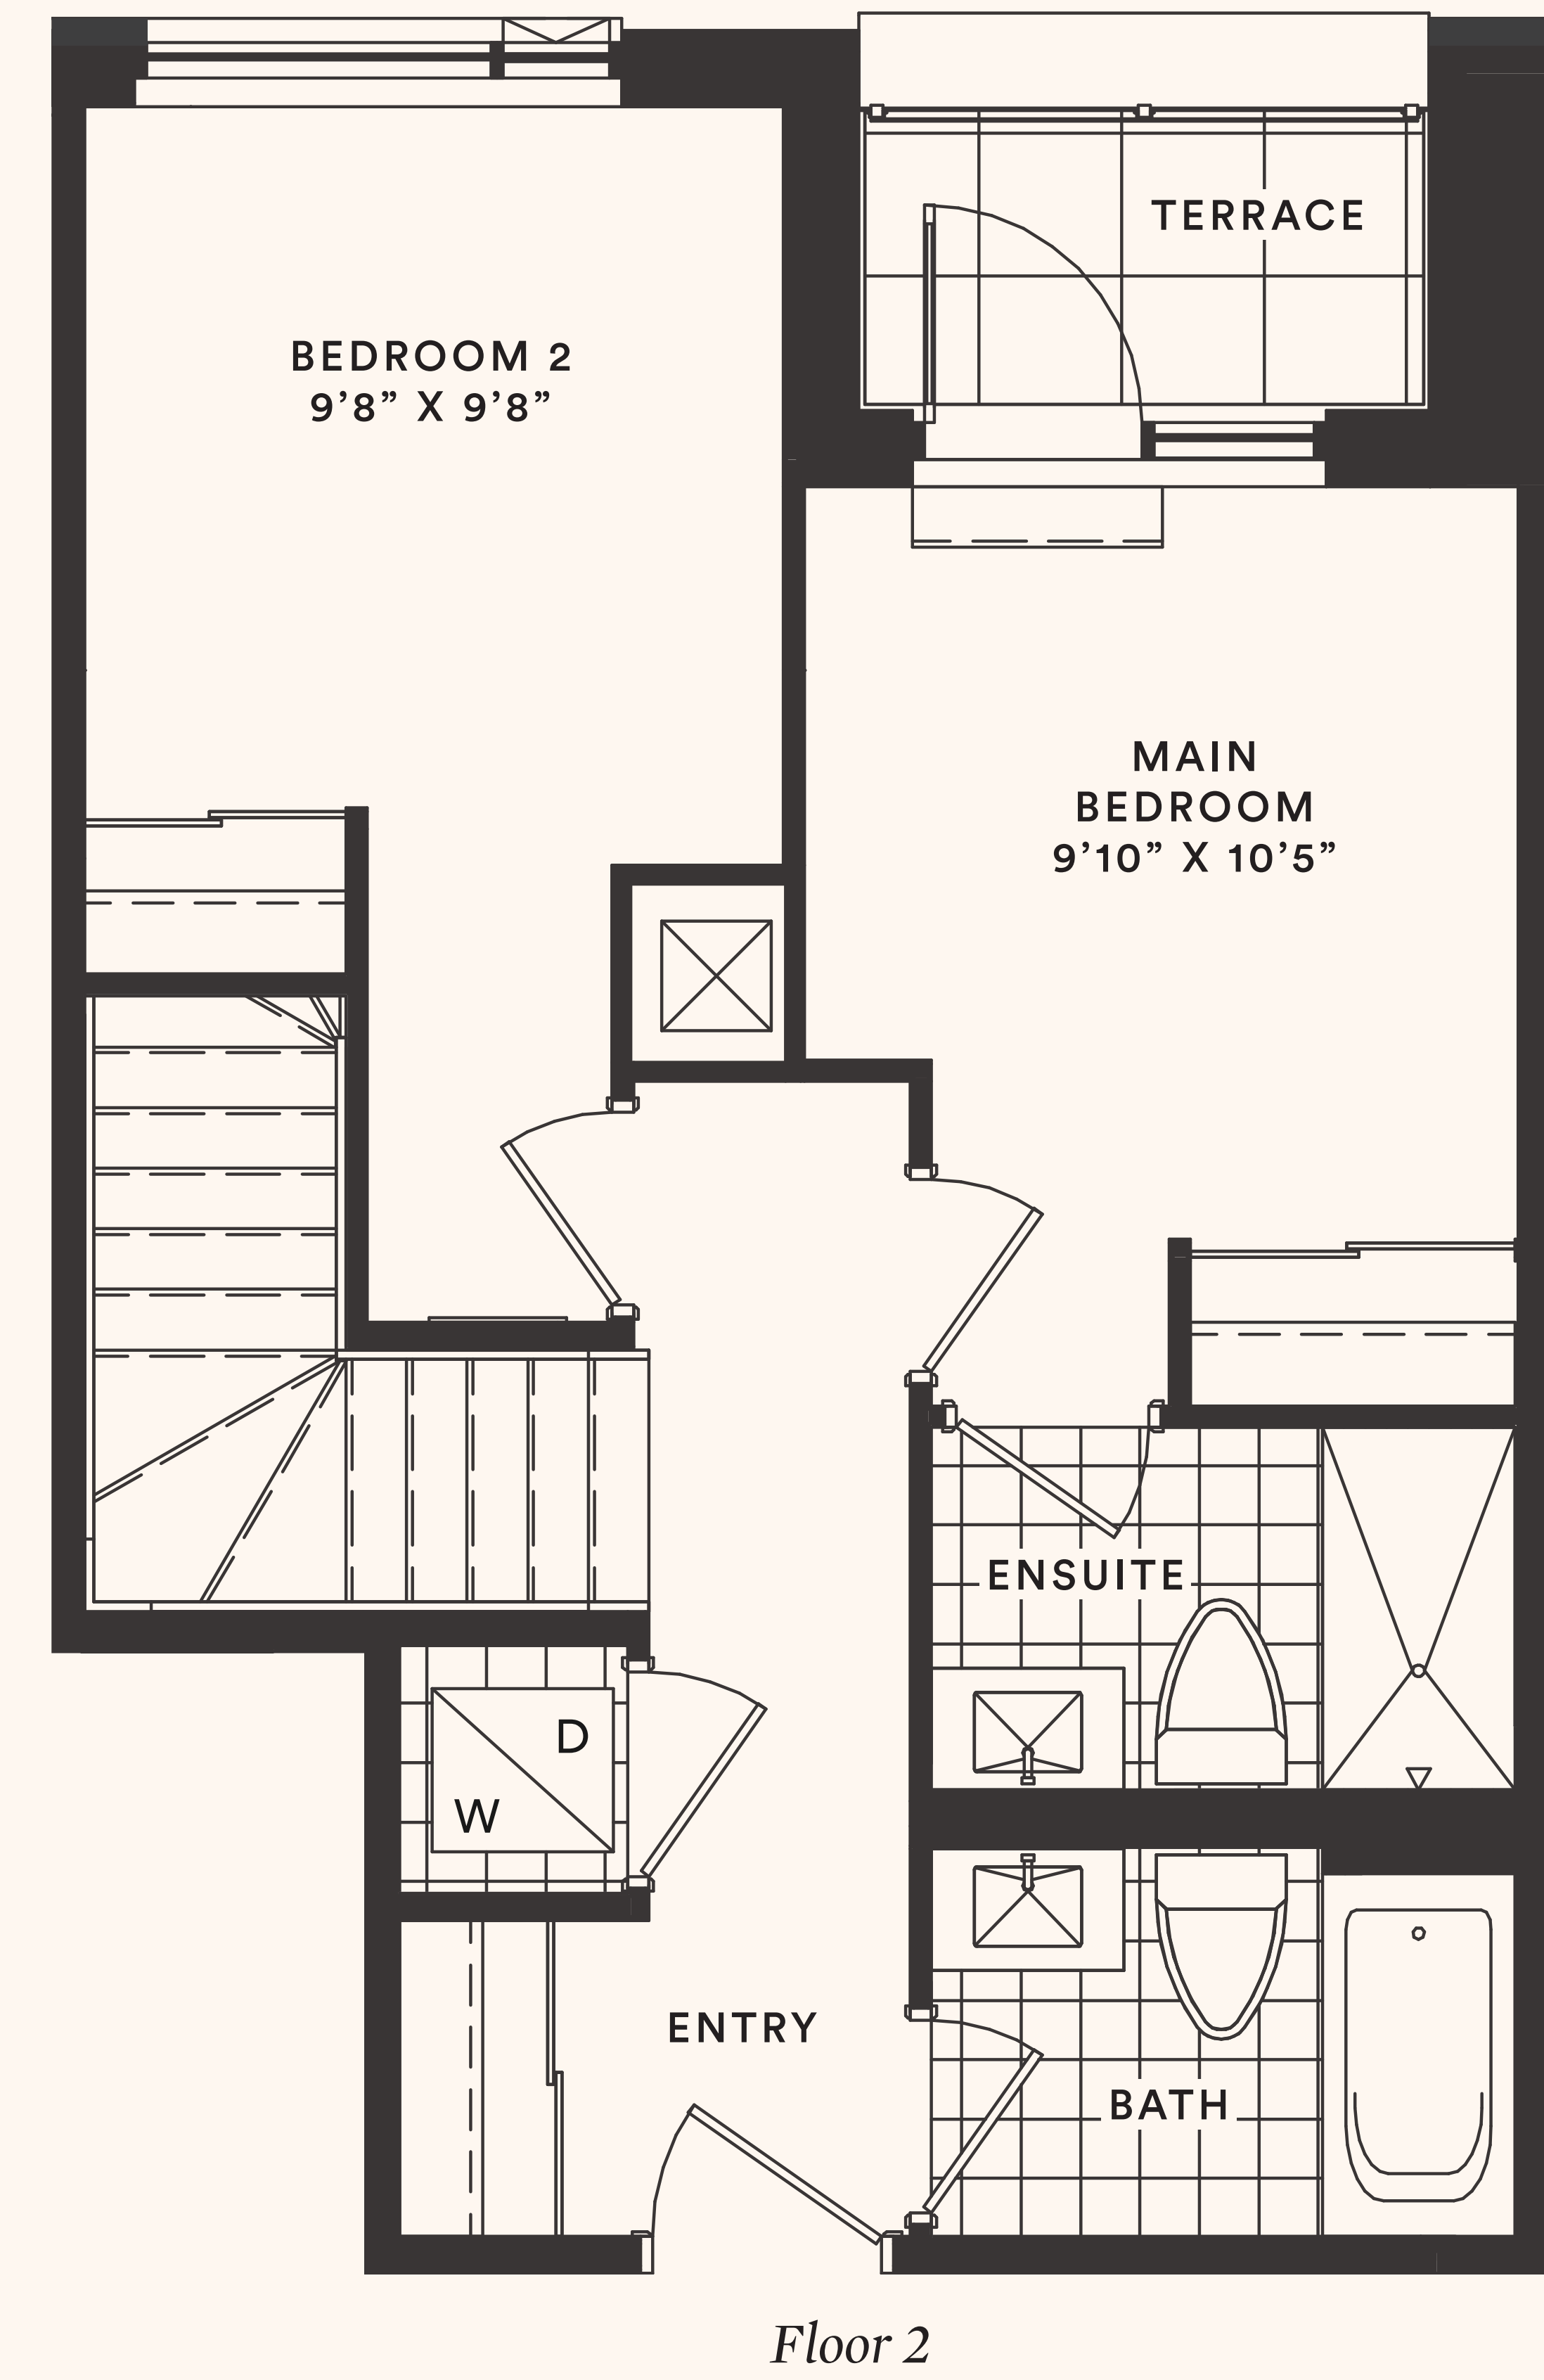

The Basil

TH 1

TWO BEDROOM + DEN

Suite area: 1242 sq.ft.

Outdoor area: 216+31 sq.ft.

Total area: 1489 sq.ft.

Floor 1

Floor 2

The Cassia

TH 2

TWO BEDROOM

Suite area: 1040 sq.ft.

Outdoor area: 198+31 sq.ft.

Total area: 1269 sq.ft.

The Fiora

TH 3

TWO BEDROOM

Suite area: 1134 sq.ft.

Outdoor area: 190+31 sq.ft.

Total area: 1355 sq.ft.

Floor 1

Floor 2

The Gardenia

TH 4

TWO BEDROOM

Suite area: 1197 sq.ft.

Outdoor area: 204+31 sq.ft.

Total area: 1432 sq.ft.

Floor 1

Floor 2

The Indigo

TH 5