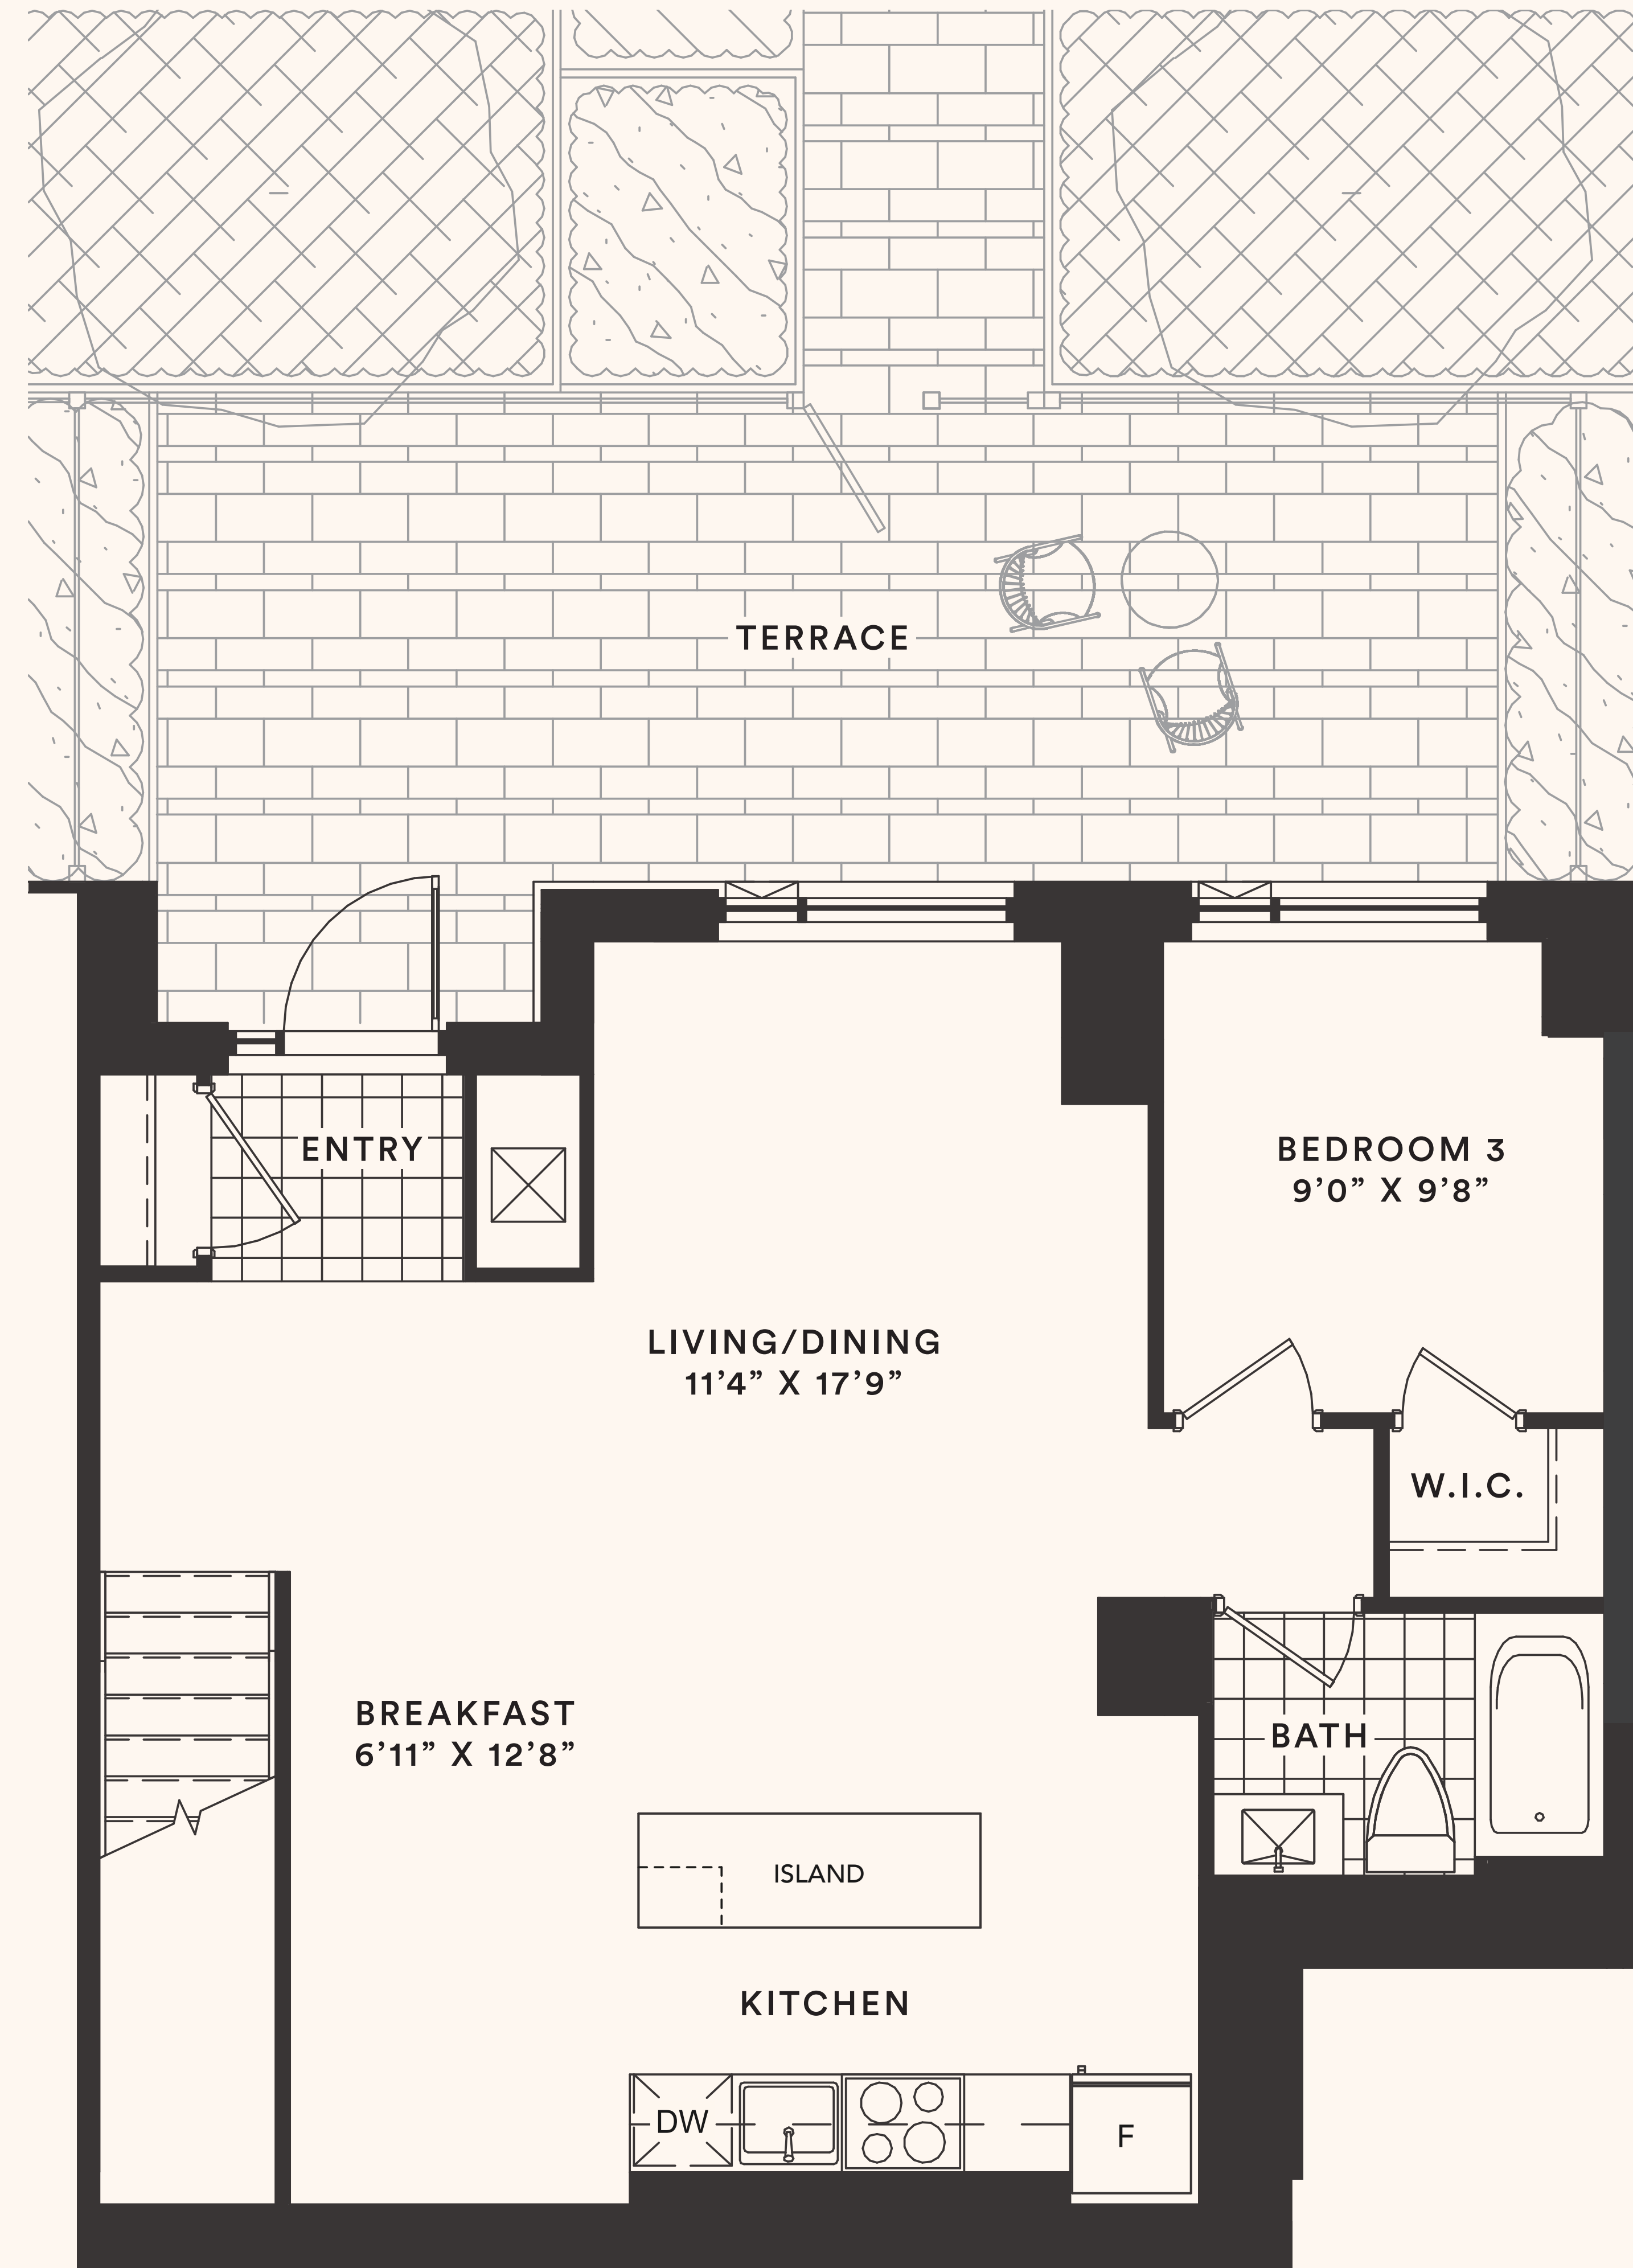

The Basil

TH 1

TWO BEDROOM + DEN

Suite area: 1242 sq.ft.

Outdoor area: 216+31 sq.ft.

Total area: 1489 sq.ft.

Floor 1

Floor 2

TWO BEDROOM

Suite area: 1197 sq.ft.

Outdoor area: 204+31 sq.ft.

Total area: 1432 sq.ft.

Floor 1

Floor 2

The Indigo

TH 5

TWO BEDROOM

Suite area: 1328 sq.ft.

Outdoor area: 209+31 sq.ft.

Total area: 1568 sq.ft.

Floor 1

Floor 2

The Lavender

TH 6

THREE BEDROOM

Suite area: 1619 sq.ft.

Outdoor area: 291+31 sq.ft.

Total area: 1941 sq.ft.

Floor 1

Floor 2

The Fleur

TH 7