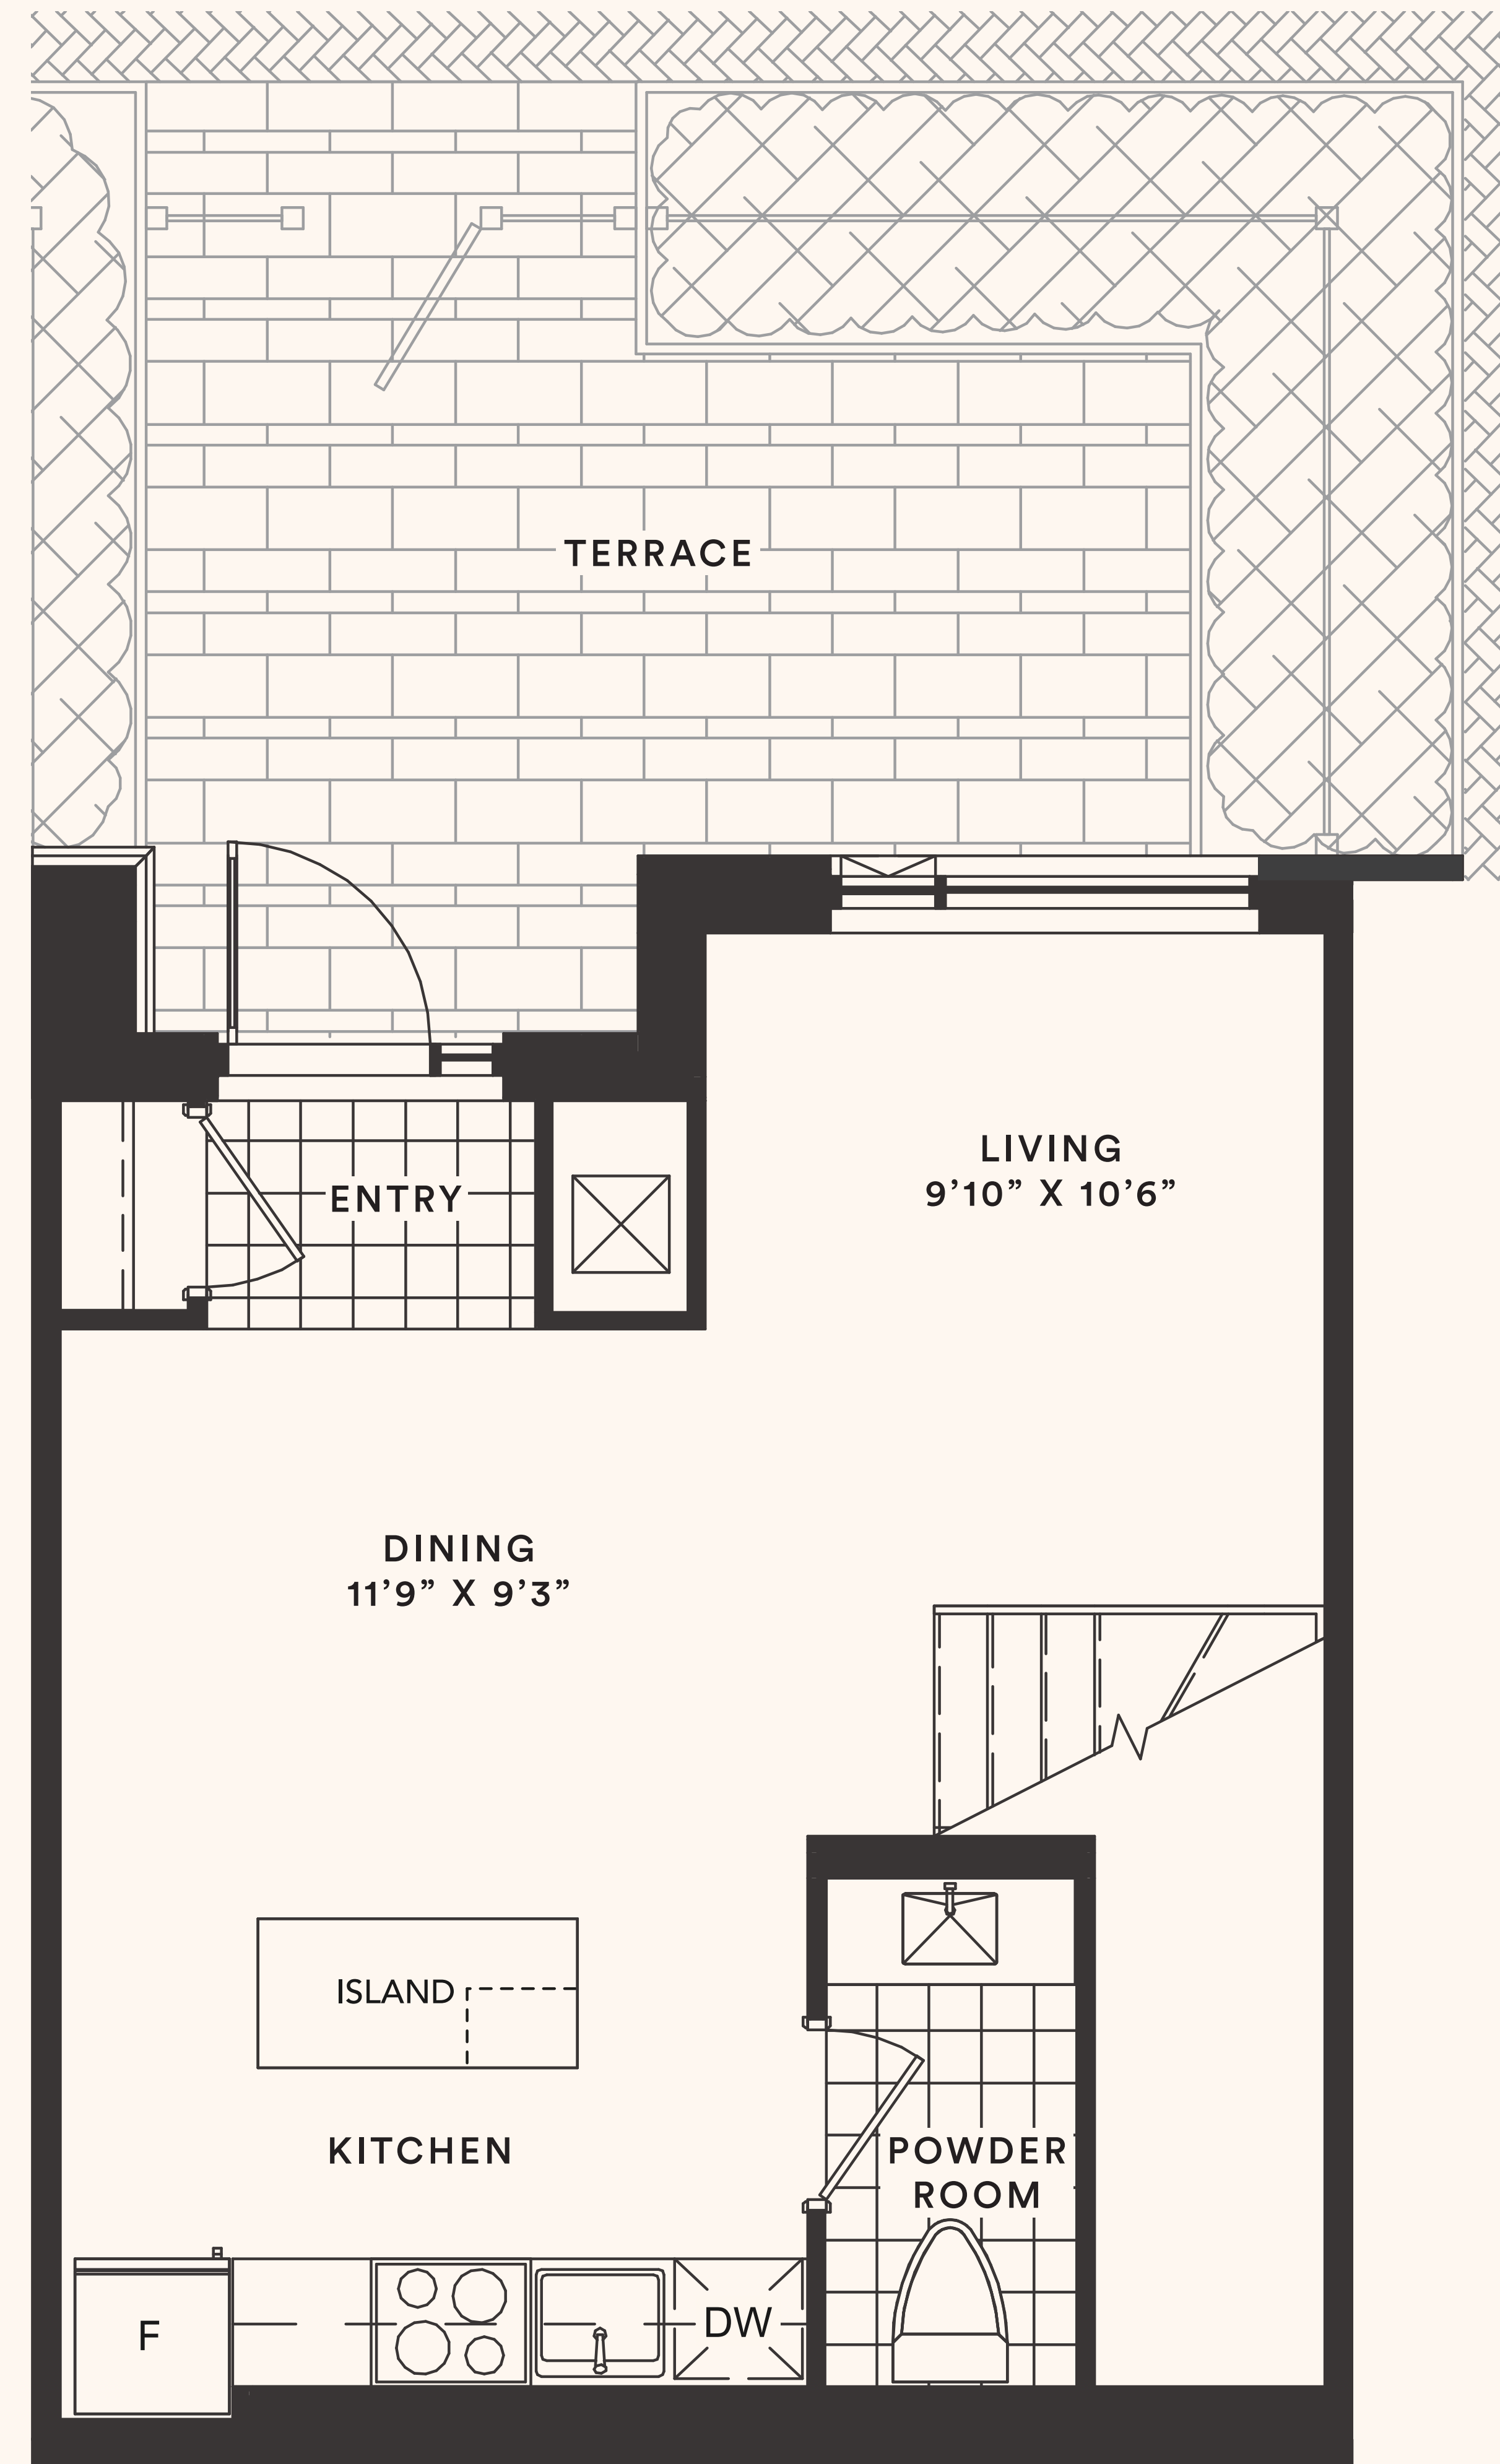

The Basil

TH 1

TWO BEDROOM + DEN

Suite area: 1242 sq.ft.

Outdoor area: 216+31 sq.ft.

Total area: 1489 sq.ft.

Floor 1

Floor 2

THREE BEDROOM + DEN

Suite area: 1471 sq.ft.

Outdoor area: 226+31 sq.ft.

Total area: 1728 sq.ft.

The Lily

TH 8

TWO BEDROOM

Suite area: 1307 sq.ft.

Outdoor area: 183+31 sq.ft.

Total area: 1521 sq.ft.

Floor 1

Floor 2

The Zinnia

TH 9

TWO BEDROOM + DEN

Suite area: 1316 sq.ft.

Outdoor area: 168+31 sq.ft.

Total area: 1515 sq.ft.

Floor 1

Floor 2