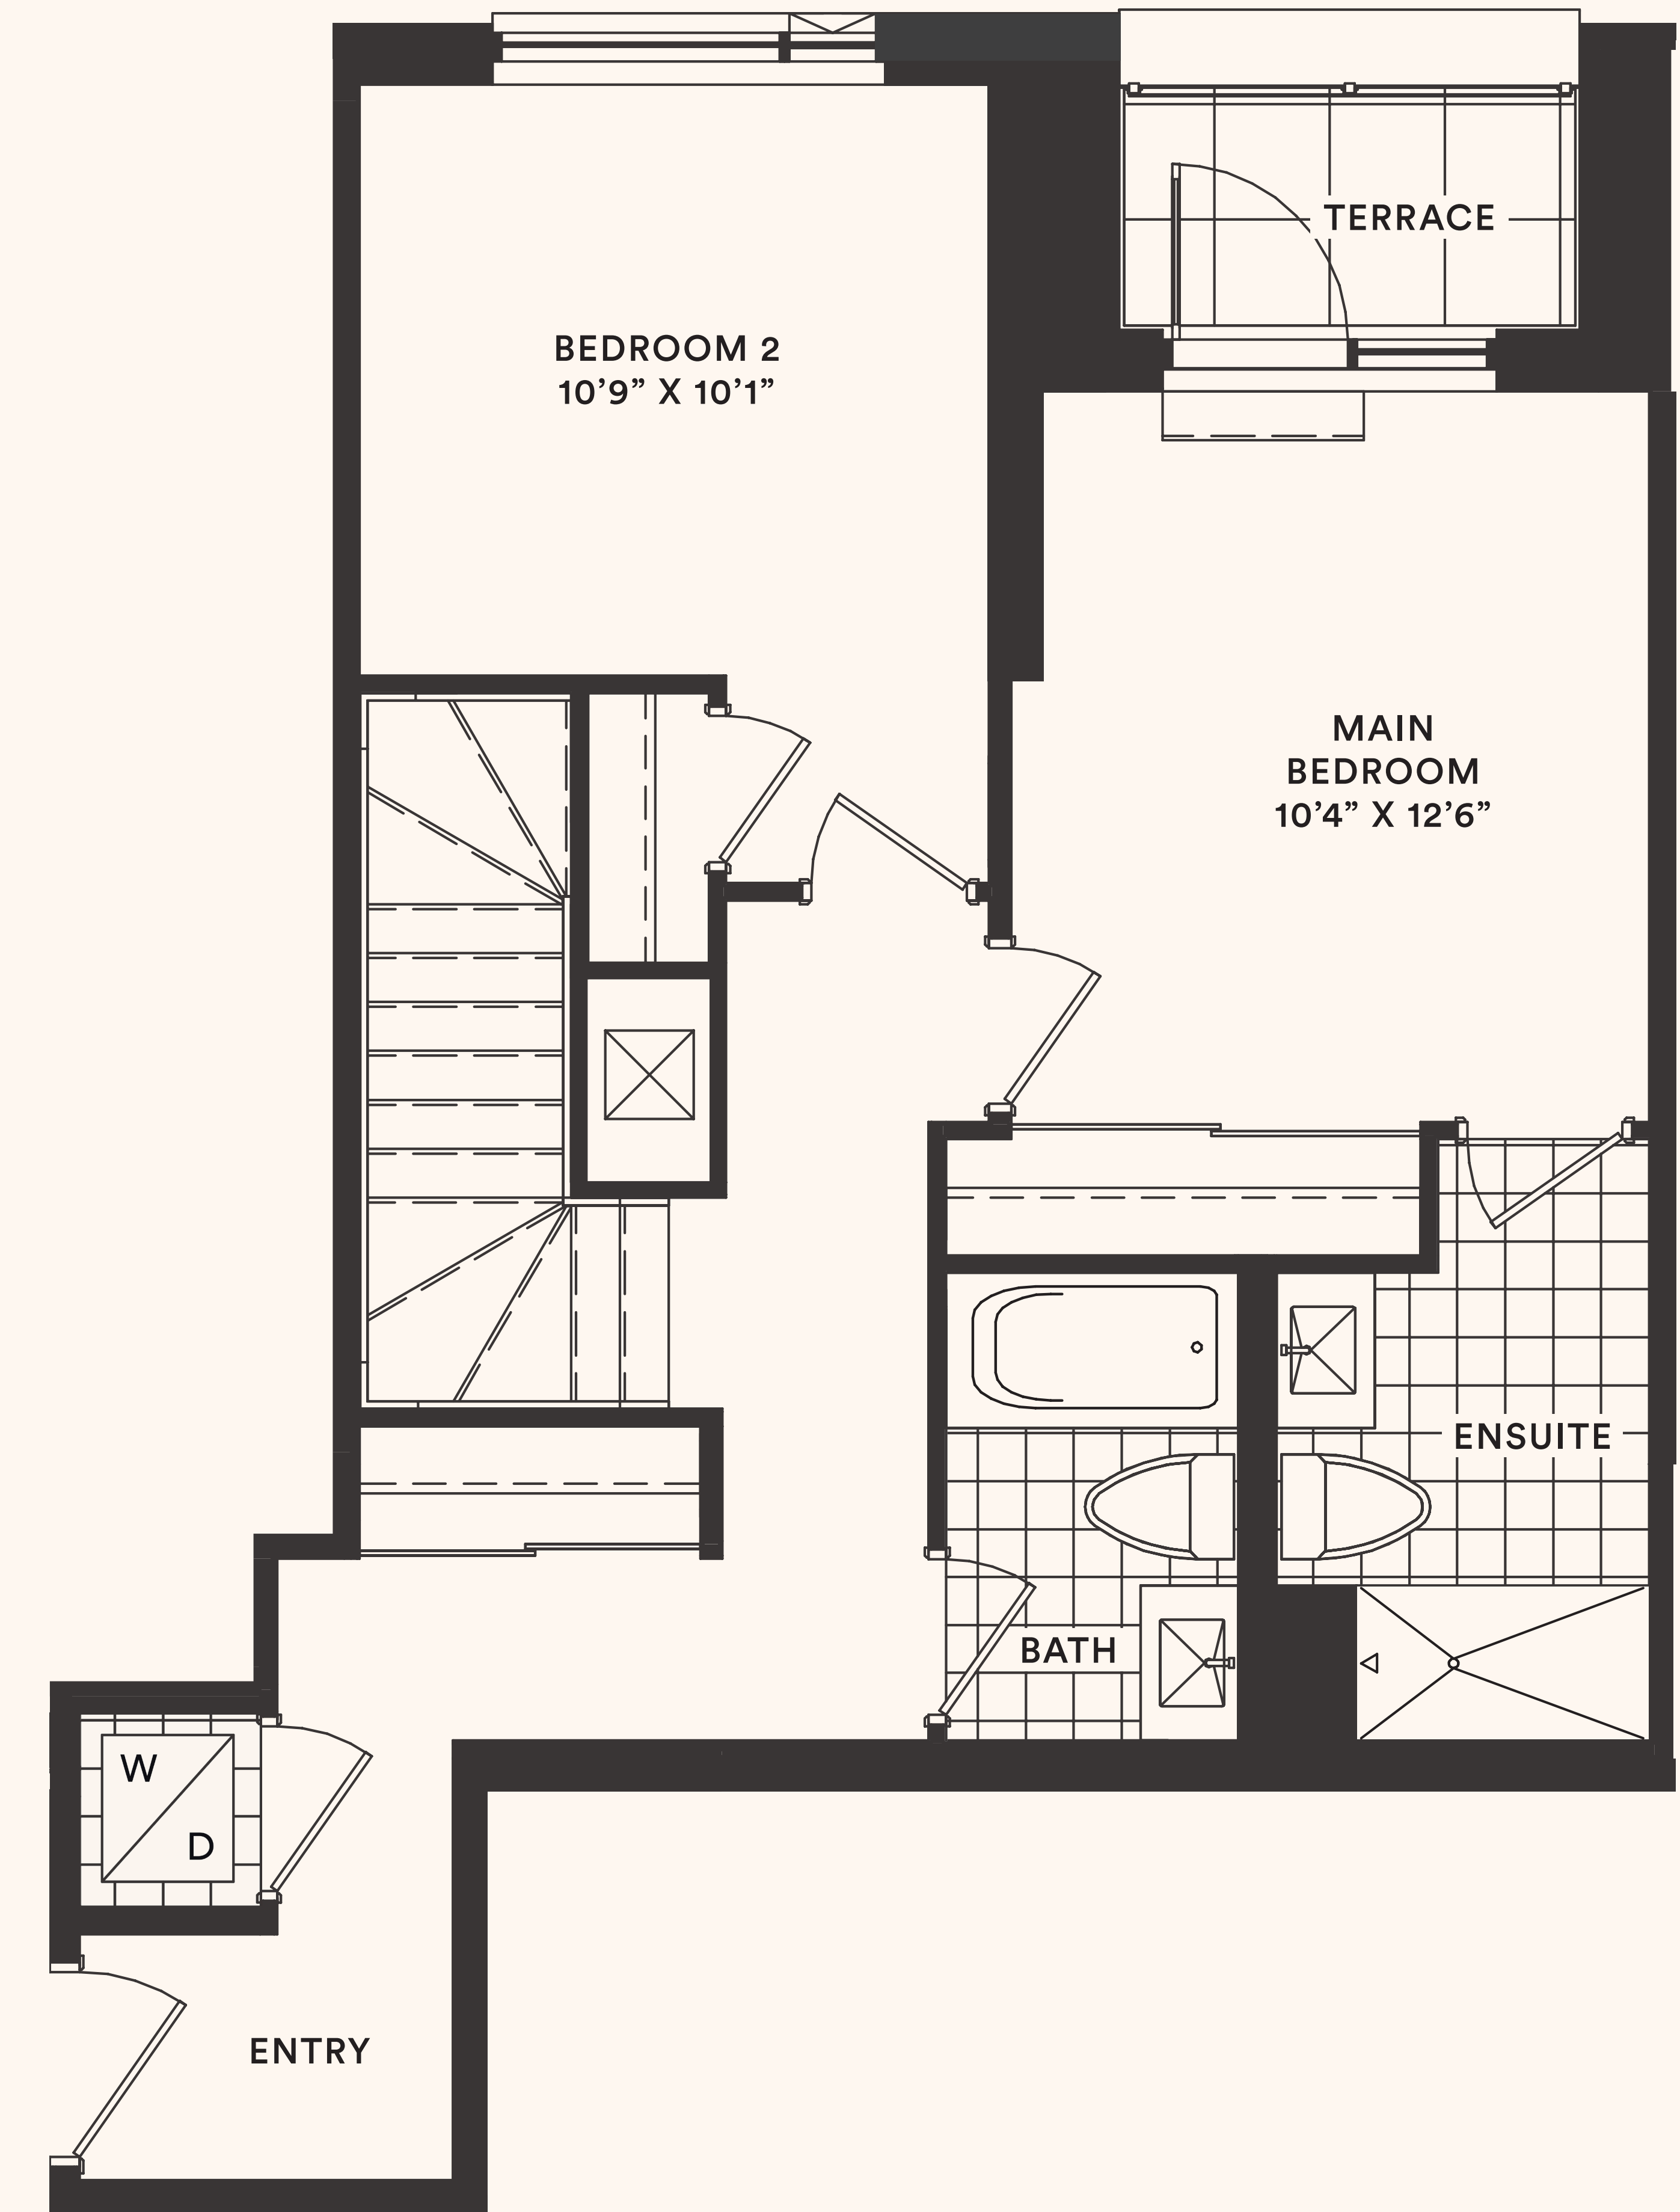

The Basil

TH 1

TWO BEDROOM + DEN

Suite area: 1242 sq.ft.

Outdoor area: 216+31 sq.ft.

Total area: 1489 sq.ft.

Floor 1

Floor 2

THREE BEDROOM

Suite area: 1619 sq.ft.

Outdoor area: 291+31 sq.ft.

Total area: 1941 sq.ft.

Floor 1

Floor 2

The Fleur

TH 7

THREE BEDROOM + DEN

Suite area: 1471 sq.ft.

Outdoor area: 226+31 sq.ft.

Total area: 1728 sq.ft.

The Lily

TH 8

TWO BEDROOM

Suite area: 1307 sq.ft.

Outdoor area: 183+31 sq.ft.

Total area: 1521 sq.ft.

Floor 1

Floor 2

The Zinnia

TH 9

TWO BEDROOM + DEN

Suite area: 1316 sq.ft.