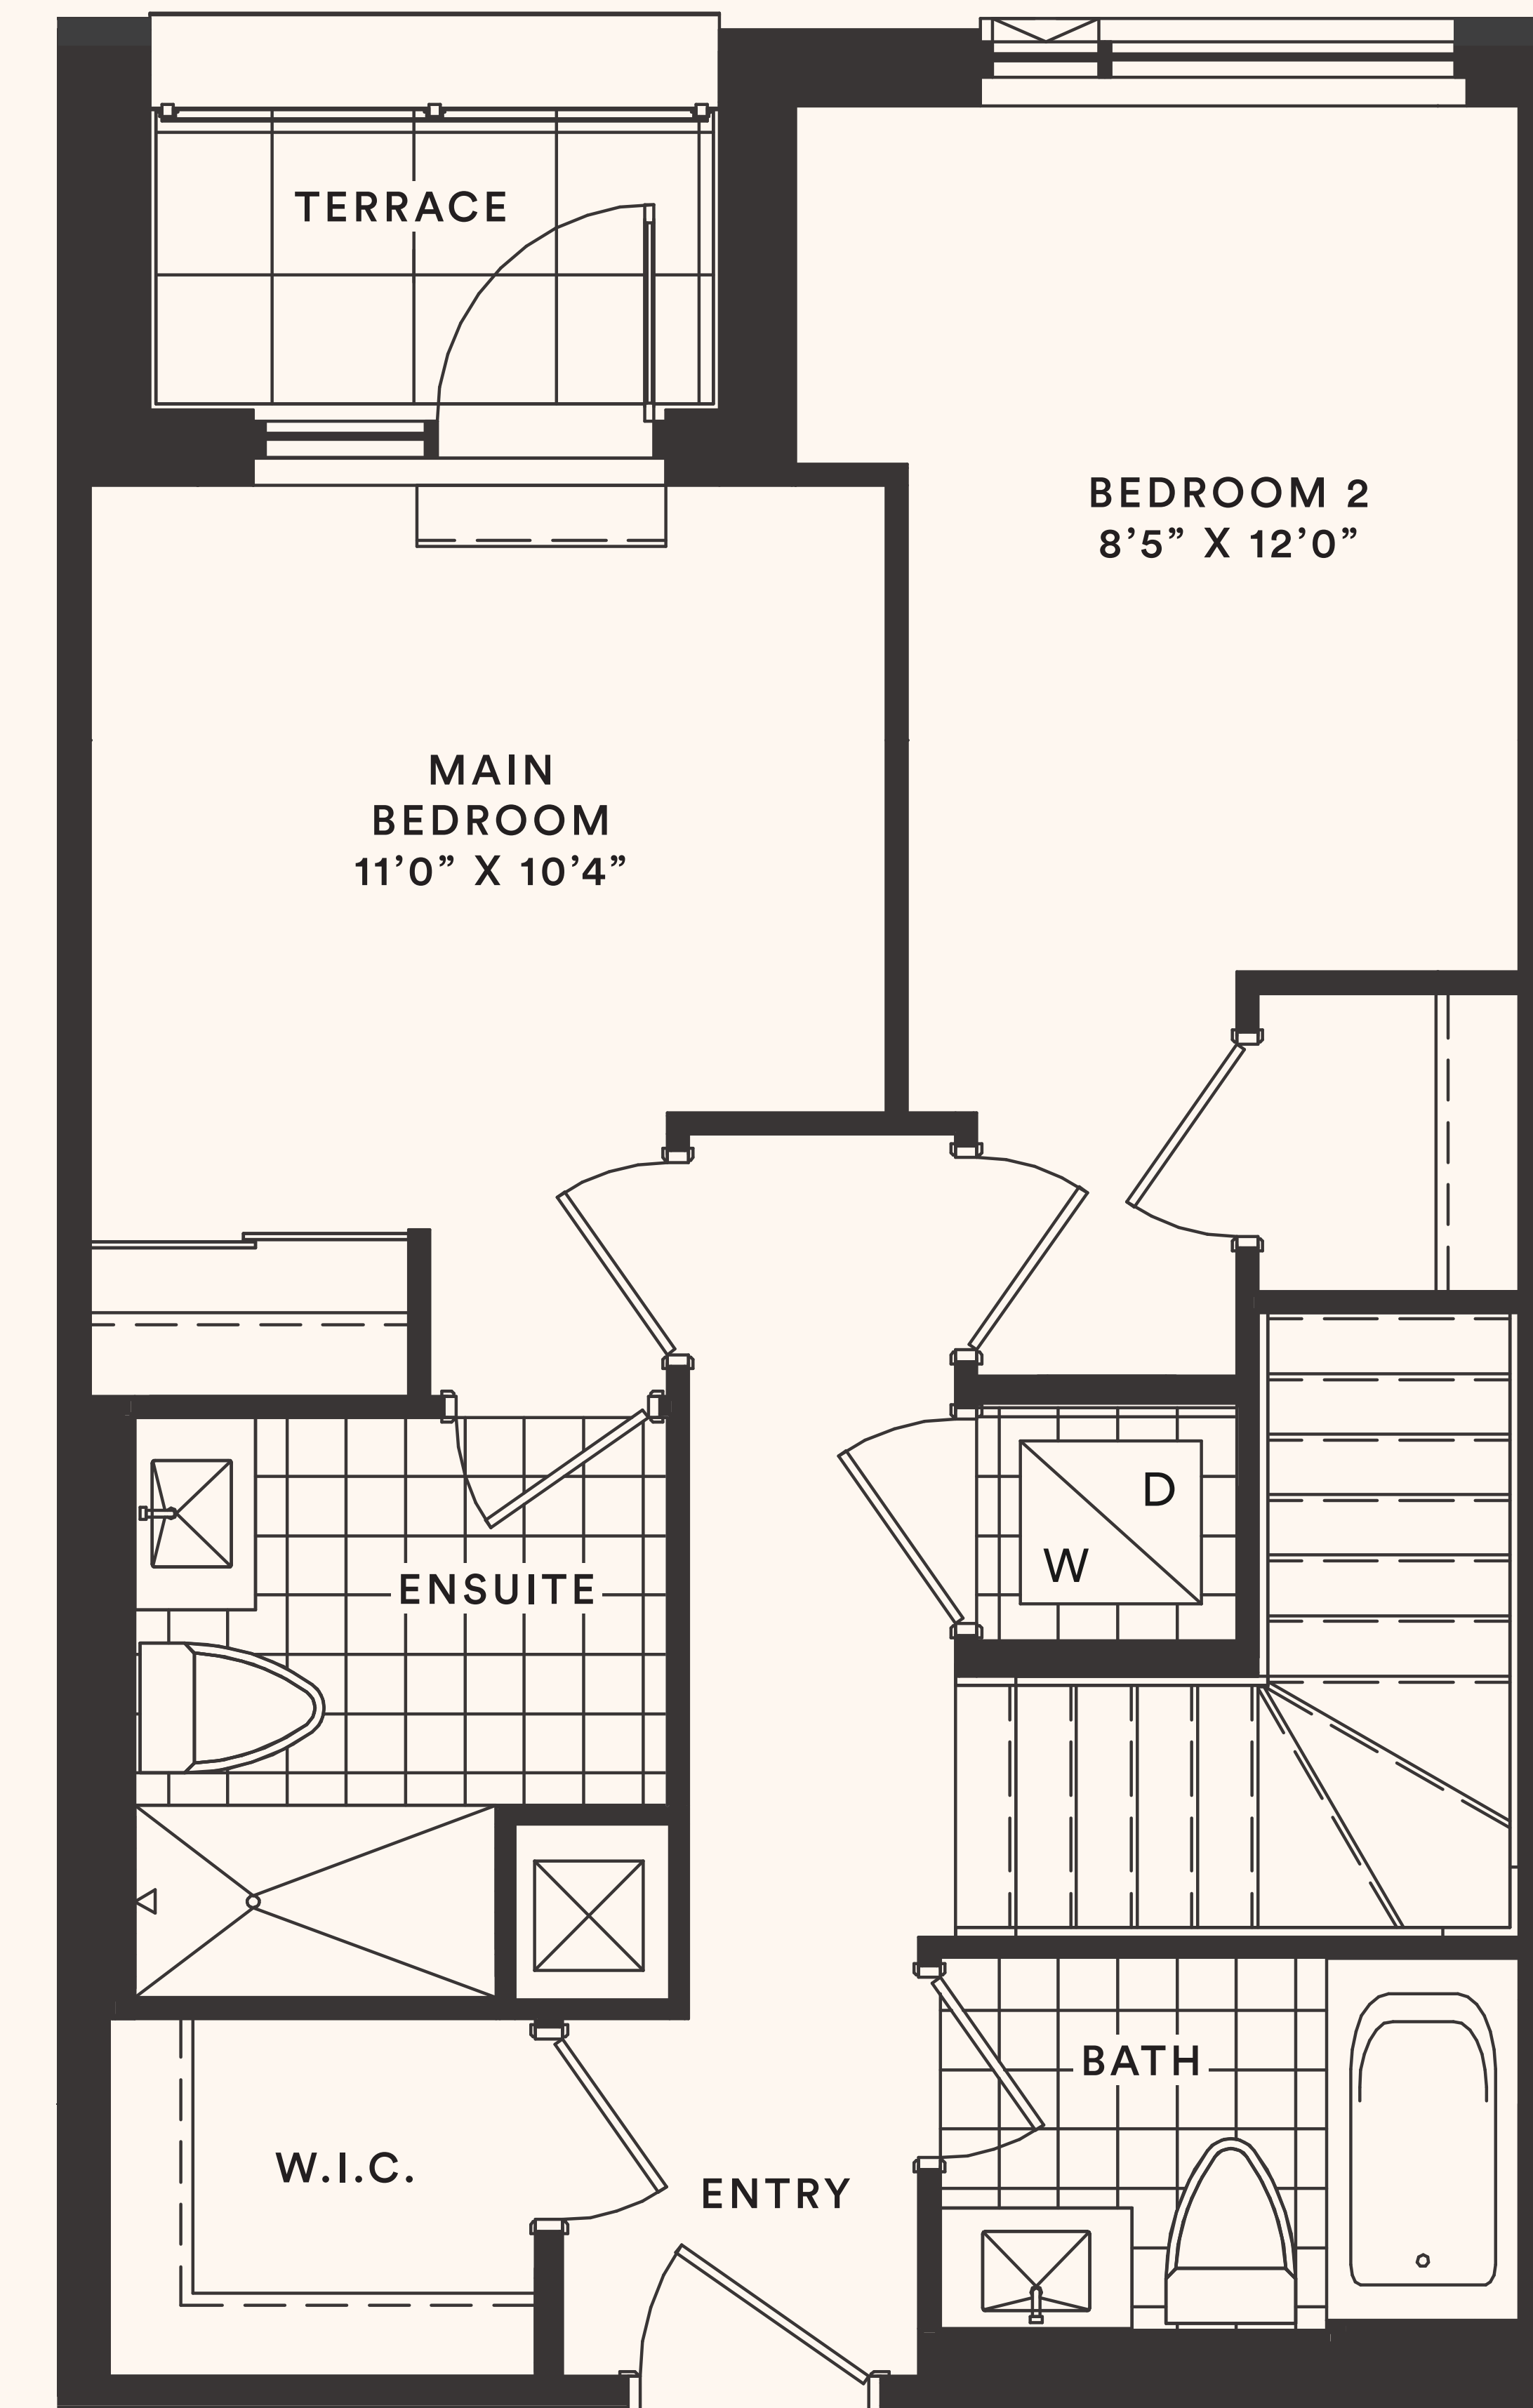

The Basil

TH 1

TWO BEDROOM + DEN

Suite area: 1242 sq.ft.

Outdoor area: 216+31 sq.ft.

Total area: 1489 sq.ft.

Floor 1

Floor 2

TWO BEDROOM

Suite area: 1197 sq.ft.

Outdoor area: 204+31 sq.ft.

Total area: 1432 sq.ft.

Floor 1

Floor 2

The Indigo

TH 5

TWO BEDROOM

Suite area: 1328 sq.ft.

Outdoor area: 209+31 sq.ft.

Total area: 1568 sq.ft.

Floor 1

Floor 2

The Lavender

TH 6

THREE BEDROOM

Suite area: 1619 sq.ft.

Outdoor area: 291+31 sq.ft.

Total area: 1941 sq.ft.

Floor 1

Floor 2

The Fleur

TH 7