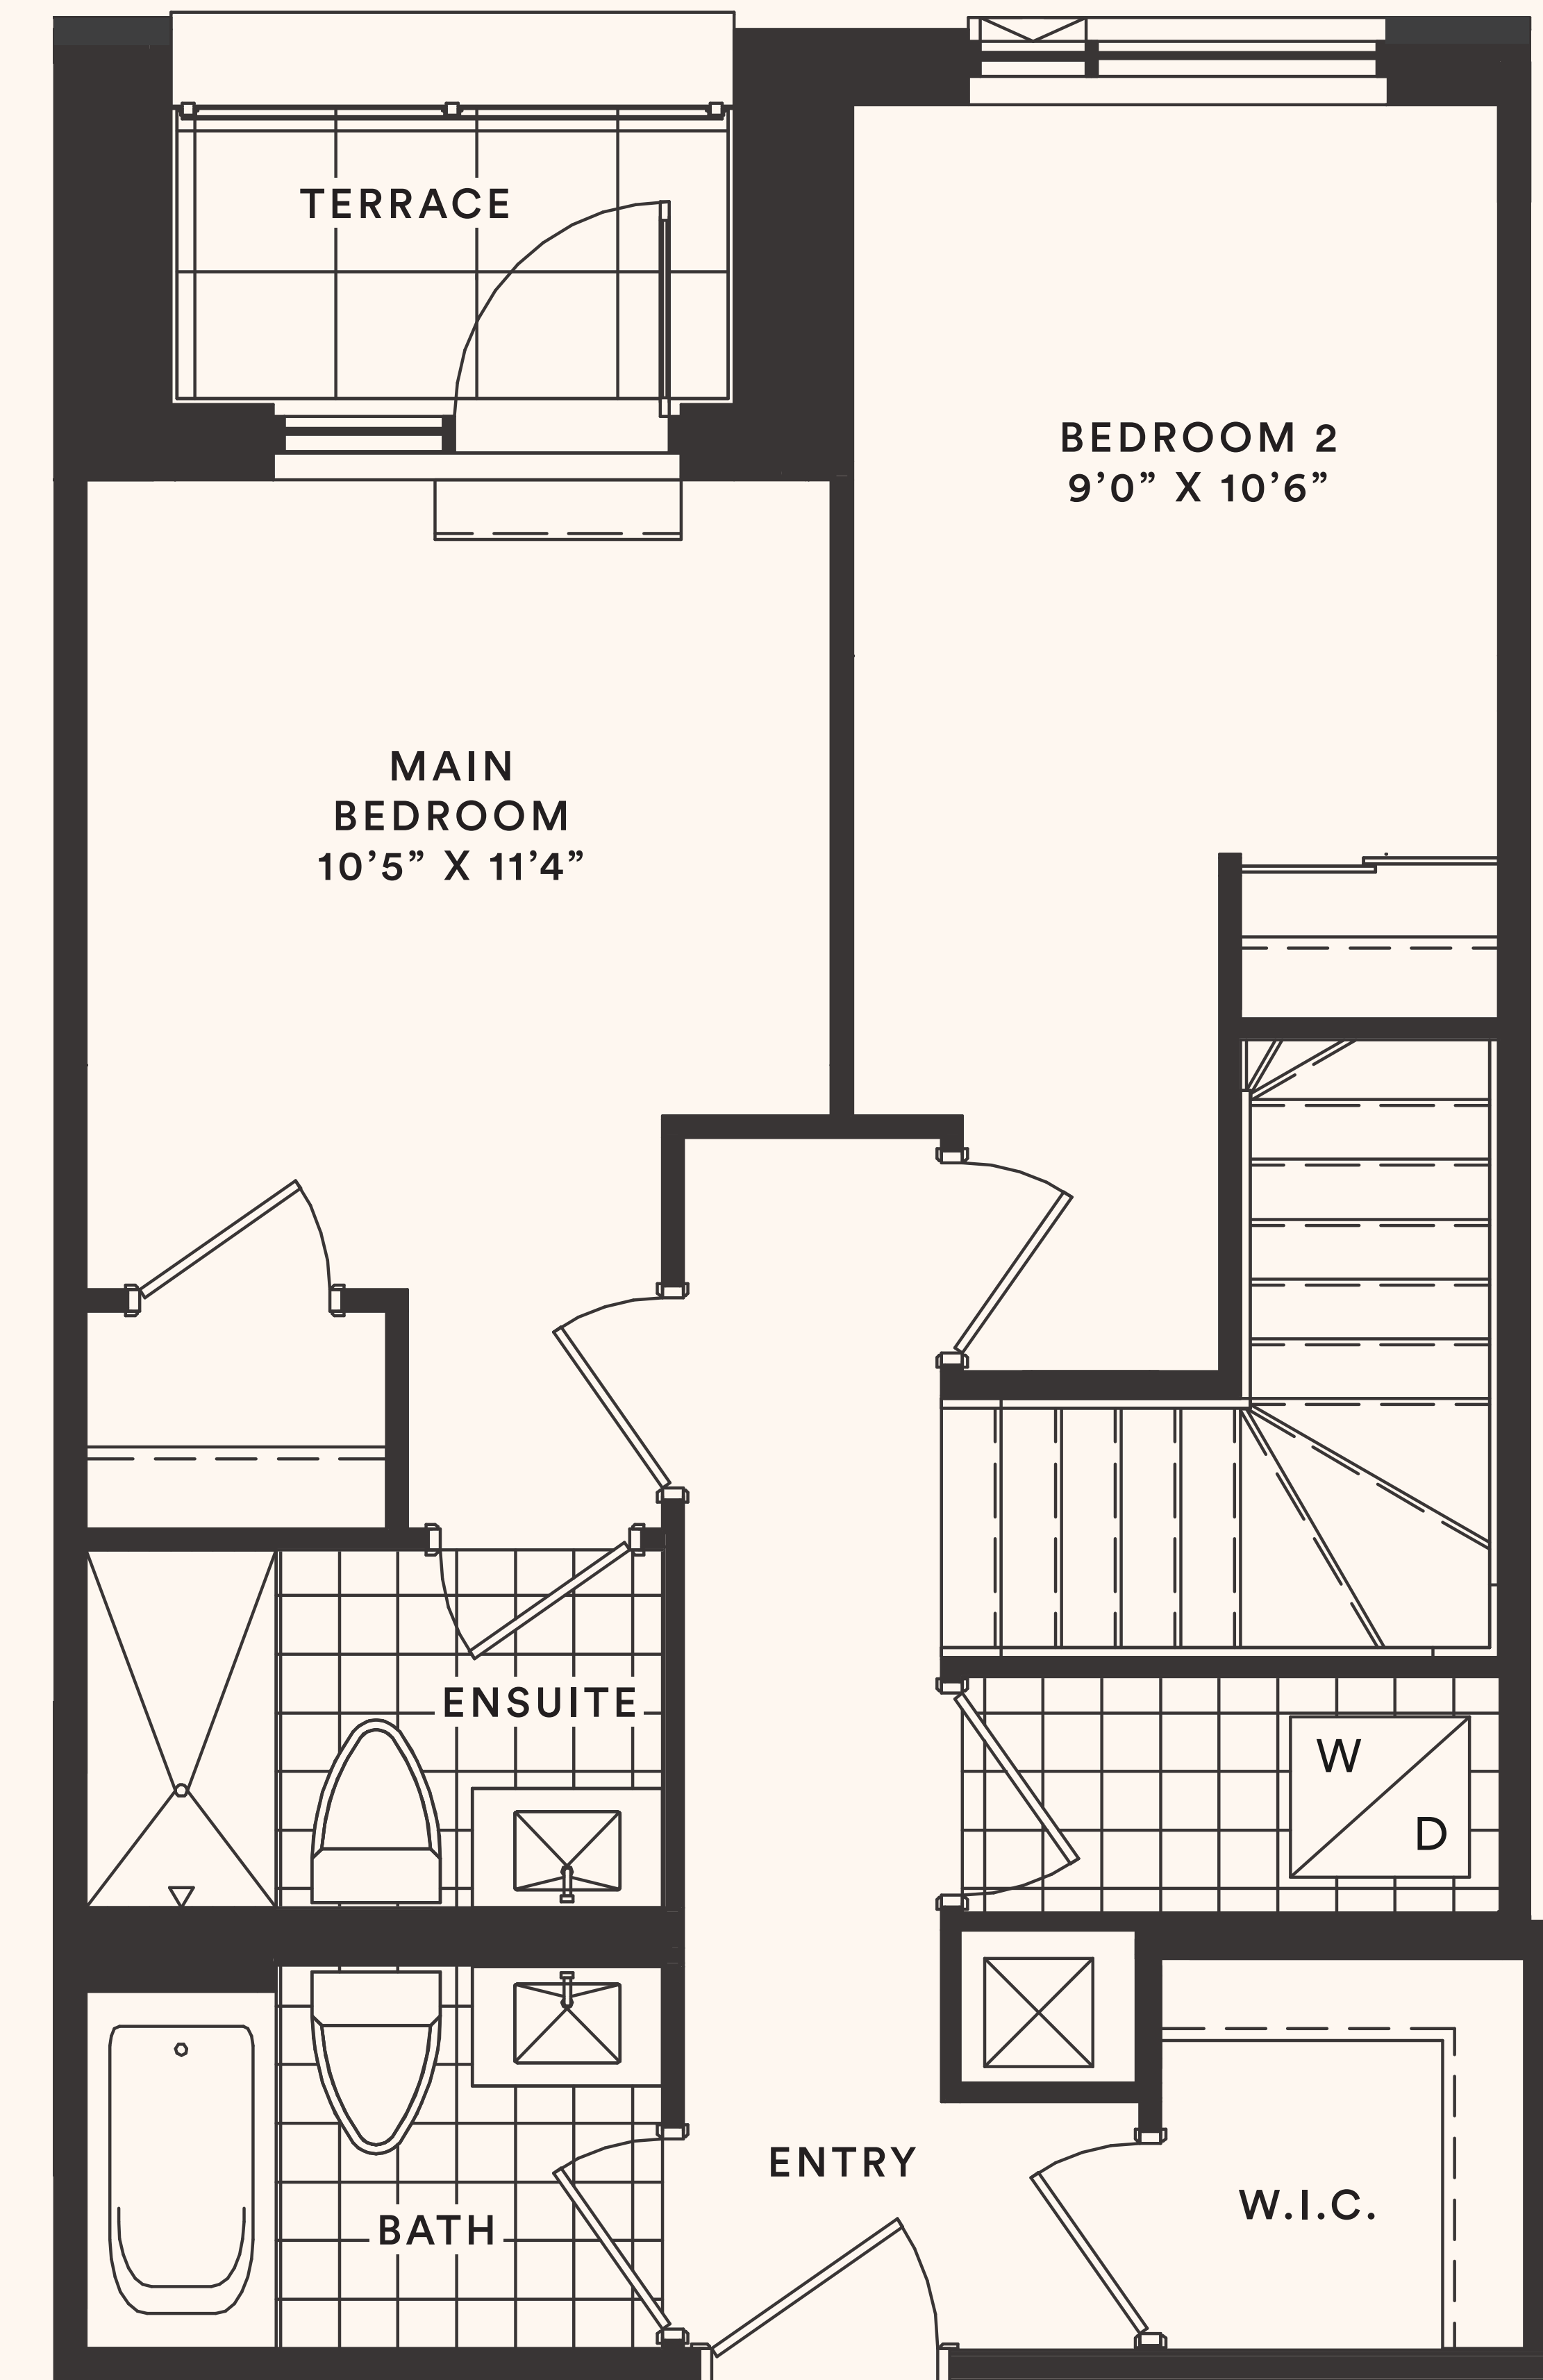

The Basil

TH 1

TWO BEDROOM + DEN

Suite area: 1242 sq.ft.

Outdoor area: 216+31 sq.ft.

Total area: 1489 sq.ft.

Floor 1

Floor 2

The Cassia

TH 2

TWO BEDROOM

Suite area: 1040 sq.ft.

Outdoor area: 198+31 sq.ft.

Total area: 1269 sq.ft.

The Fiora

TH 3

TWO BEDROOM

Suite area: 1134 sq.ft.

Outdoor area: 190+31 sq.ft.

Total area: 1355 sq.ft.

Floor 1

Floor 2

The Gardenia

TH 4

TWO BEDROOM

Suite area: 1197 sq.ft.

Outdoor area: 204+31 sq.ft.

Total area: 1432 sq.ft.

Floor 1

Floor 2

The Indigo

TH 5