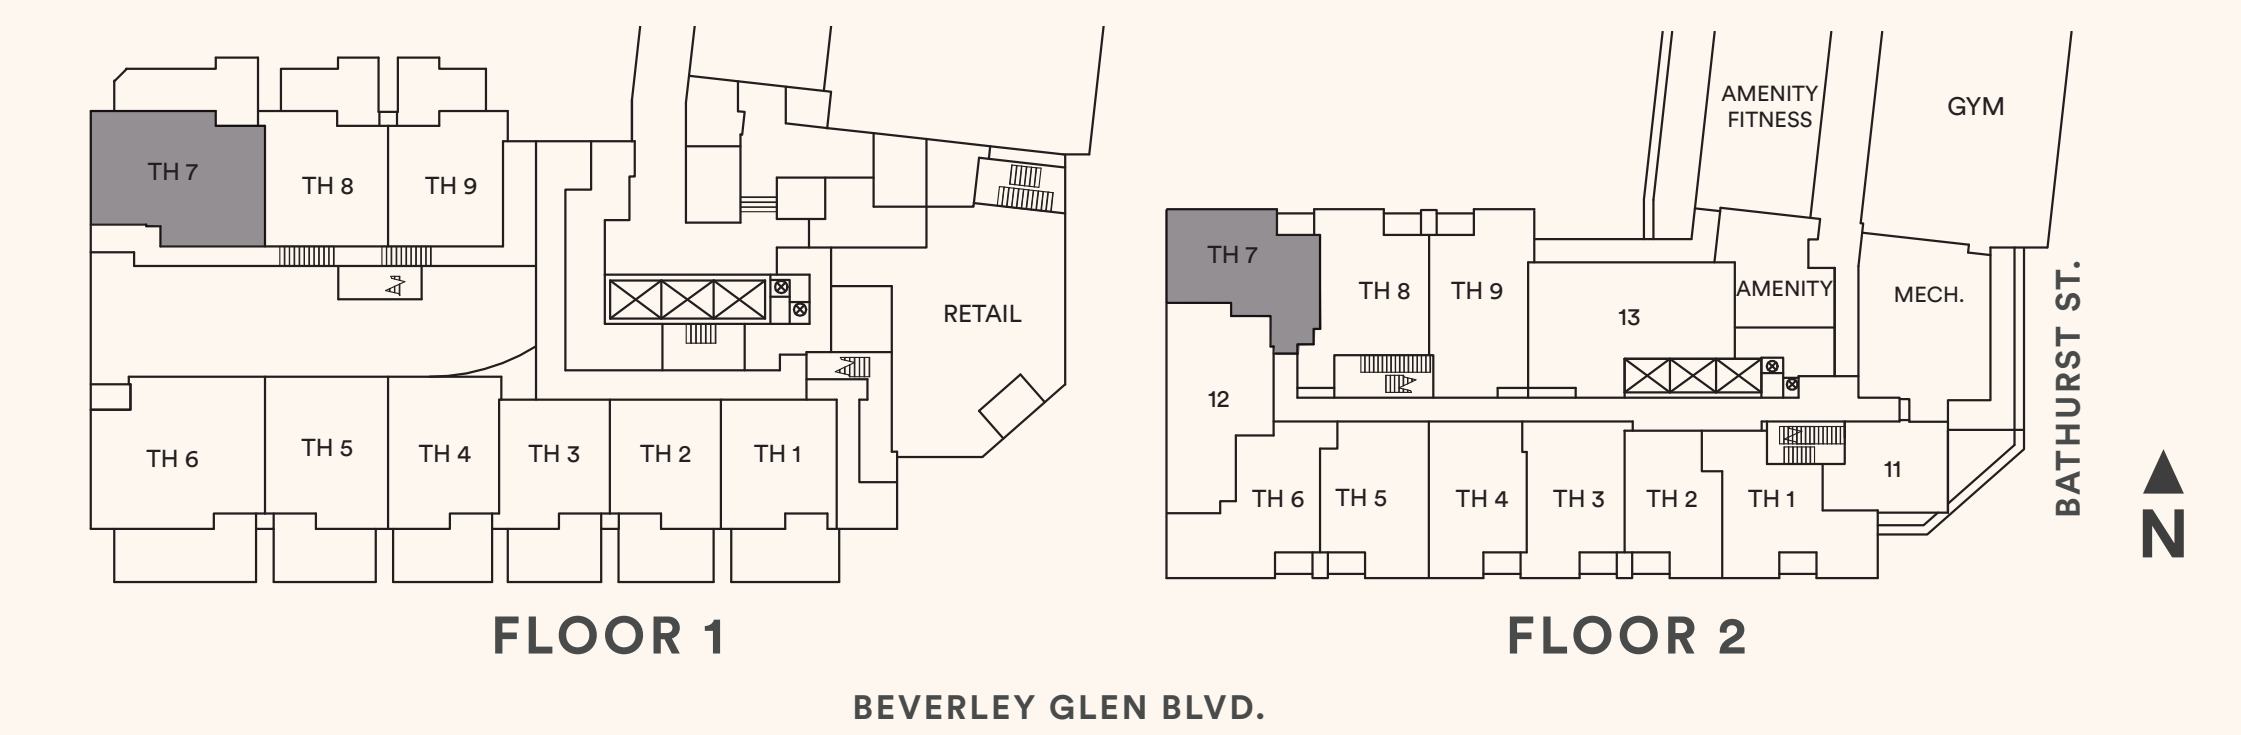

THREE BEDROOM

Suite area: 1619 sq.ft.

Outdoor area: 291+31 sq.ft.

Total area: 1941 sq.ft.

Floor 1

Floor 2

The Fleur

TH 7

THREE BEDROOM + DEN

Suite area: 1471 sq.ft.

Outdoor area: 226+31 sq.ft.

Total area: 1728 sq.ft.

The Lily

TH 8

TWO BEDROOM

Suite area: 1307 sq.ft.

Outdoor area: 183+31 sq.ft.

Total area: 1521 sq.ft.

Floor 1

Floor 2

The Zinnia

TH 9

TWO BEDROOM + DEN

Suite area: 1316 sq.ft.