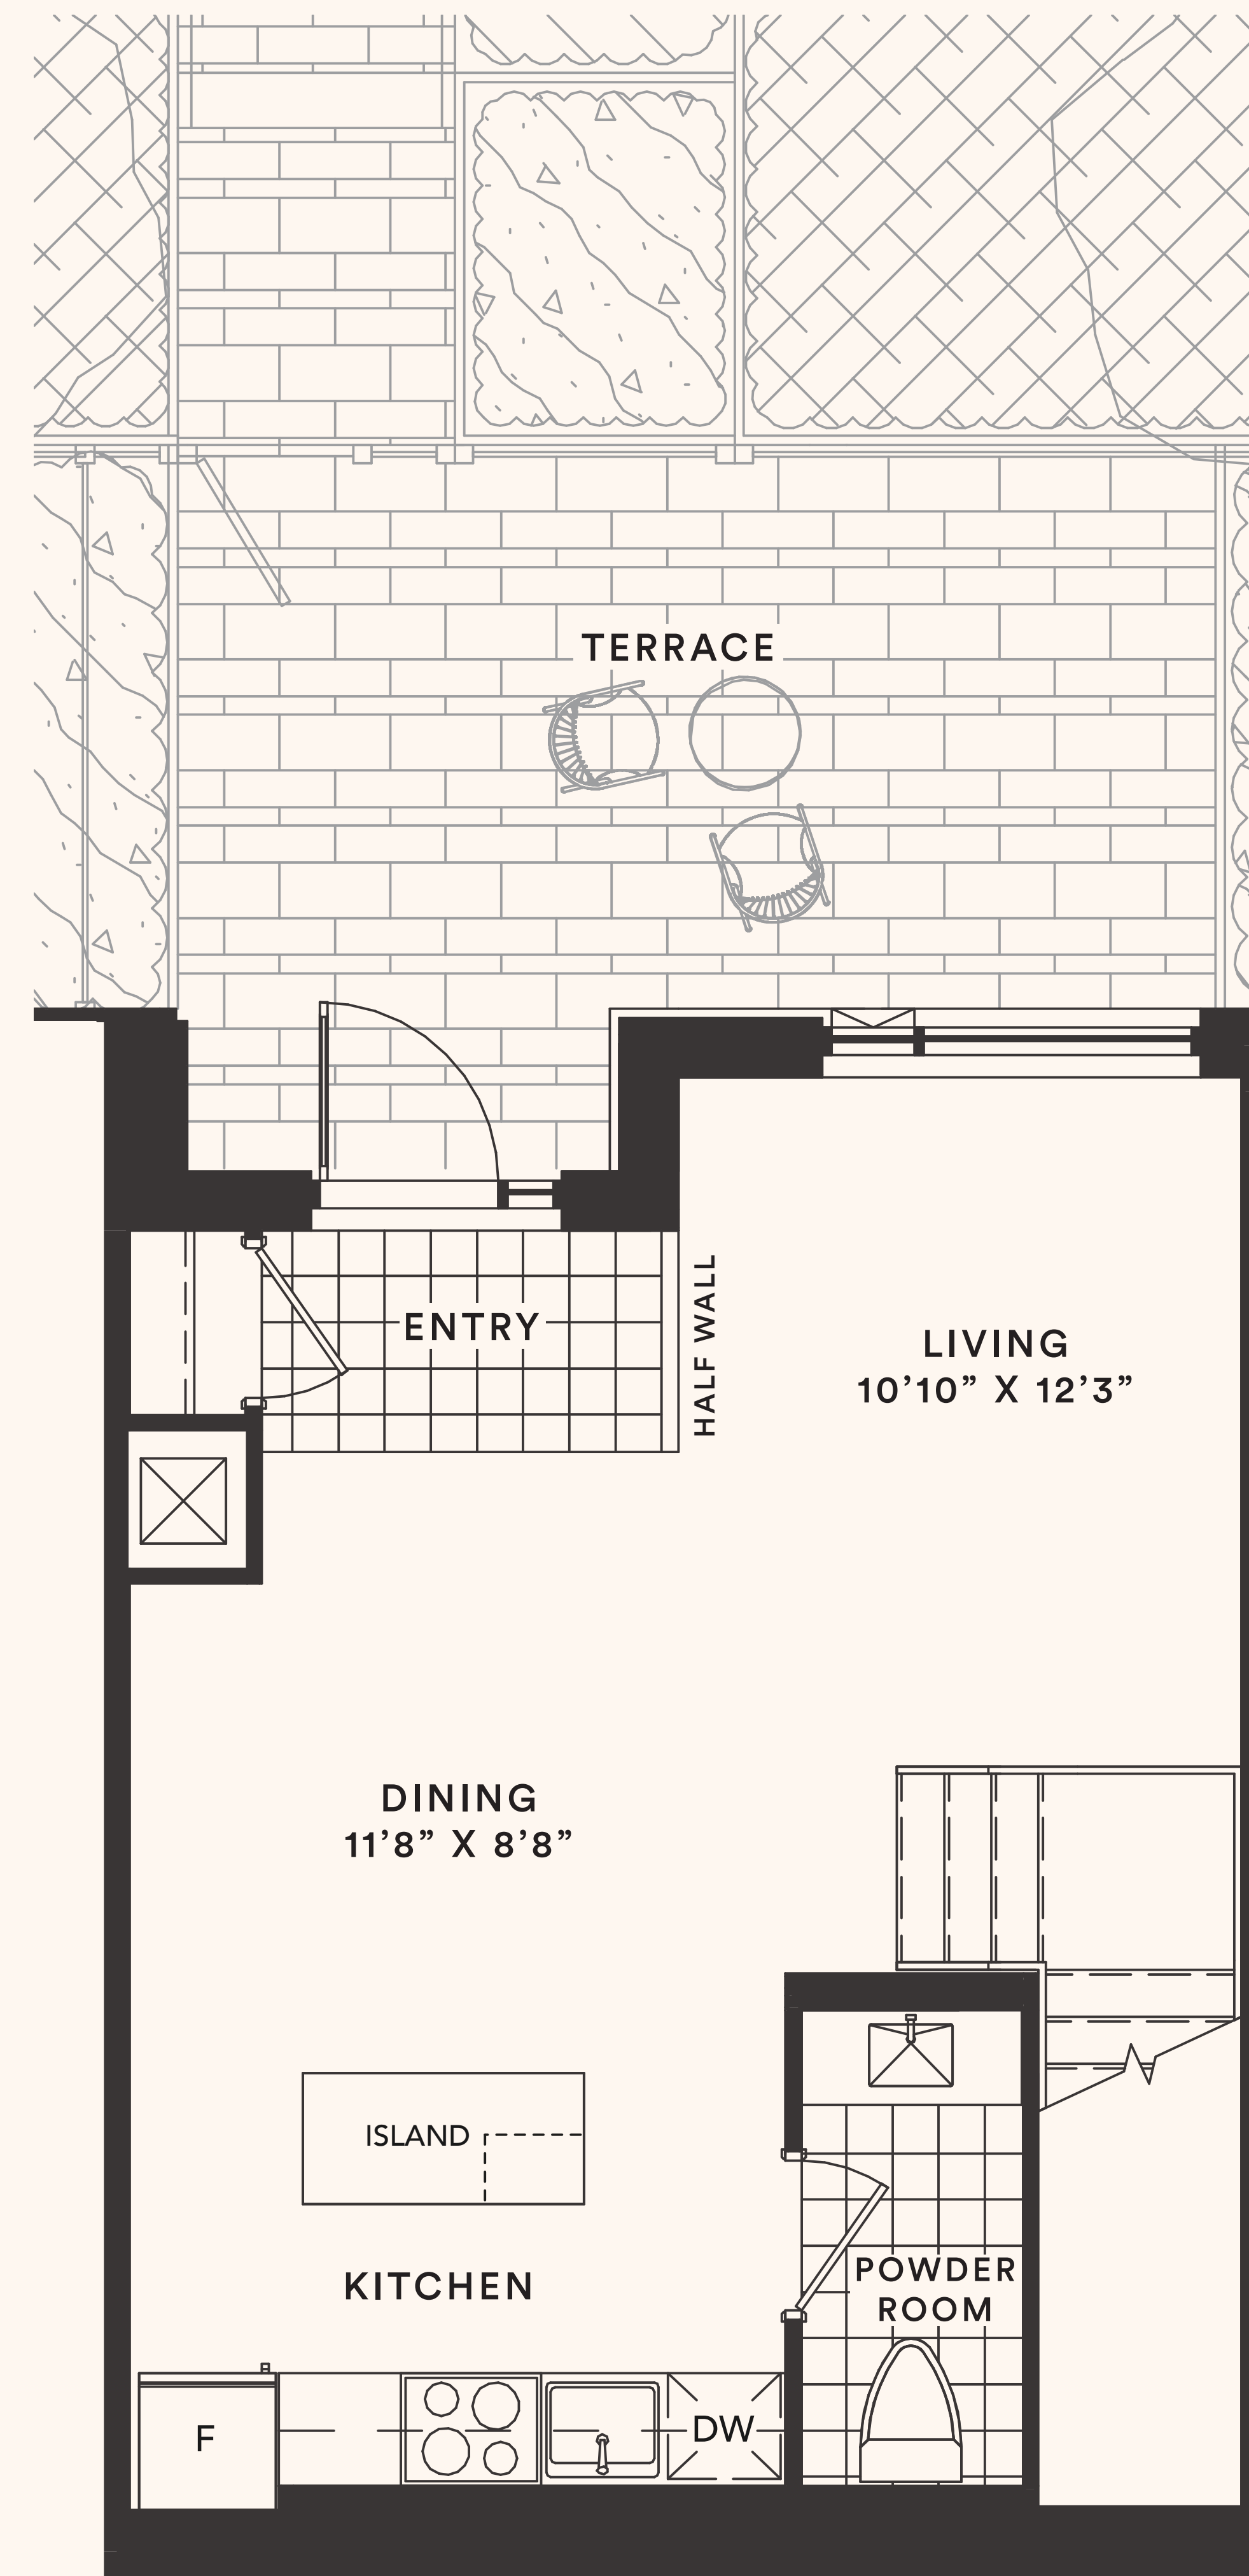

The Basil

TH 1

TWO BEDROOM + DEN

Suite area: 1242 sq.ft.

Outdoor area: 216+31 sq.ft.

Total area: 1489 sq.ft.

Floor 1

Floor 2

The Cassia

TH 2

TWO BEDROOM

Suite area: 1040 sq.ft.

Outdoor area: 198+31 sq.ft.

Total area: 1269 sq.ft.

The Fiora

TH 3

TWO BEDROOM

Suite area: 1134 sq.ft.

Outdoor area: 190+31 sq.ft.

Total area: 1355 sq.ft.

Floor 1

Floor 2

The Gardenia

TH 4

TWO BEDROOM

Suite area: 1197 sq.ft.

Outdoor area: 204+31 sq.ft.

Total area: 1432 sq.ft.

Floor 1

Floor 2

The Indigo

TH 5