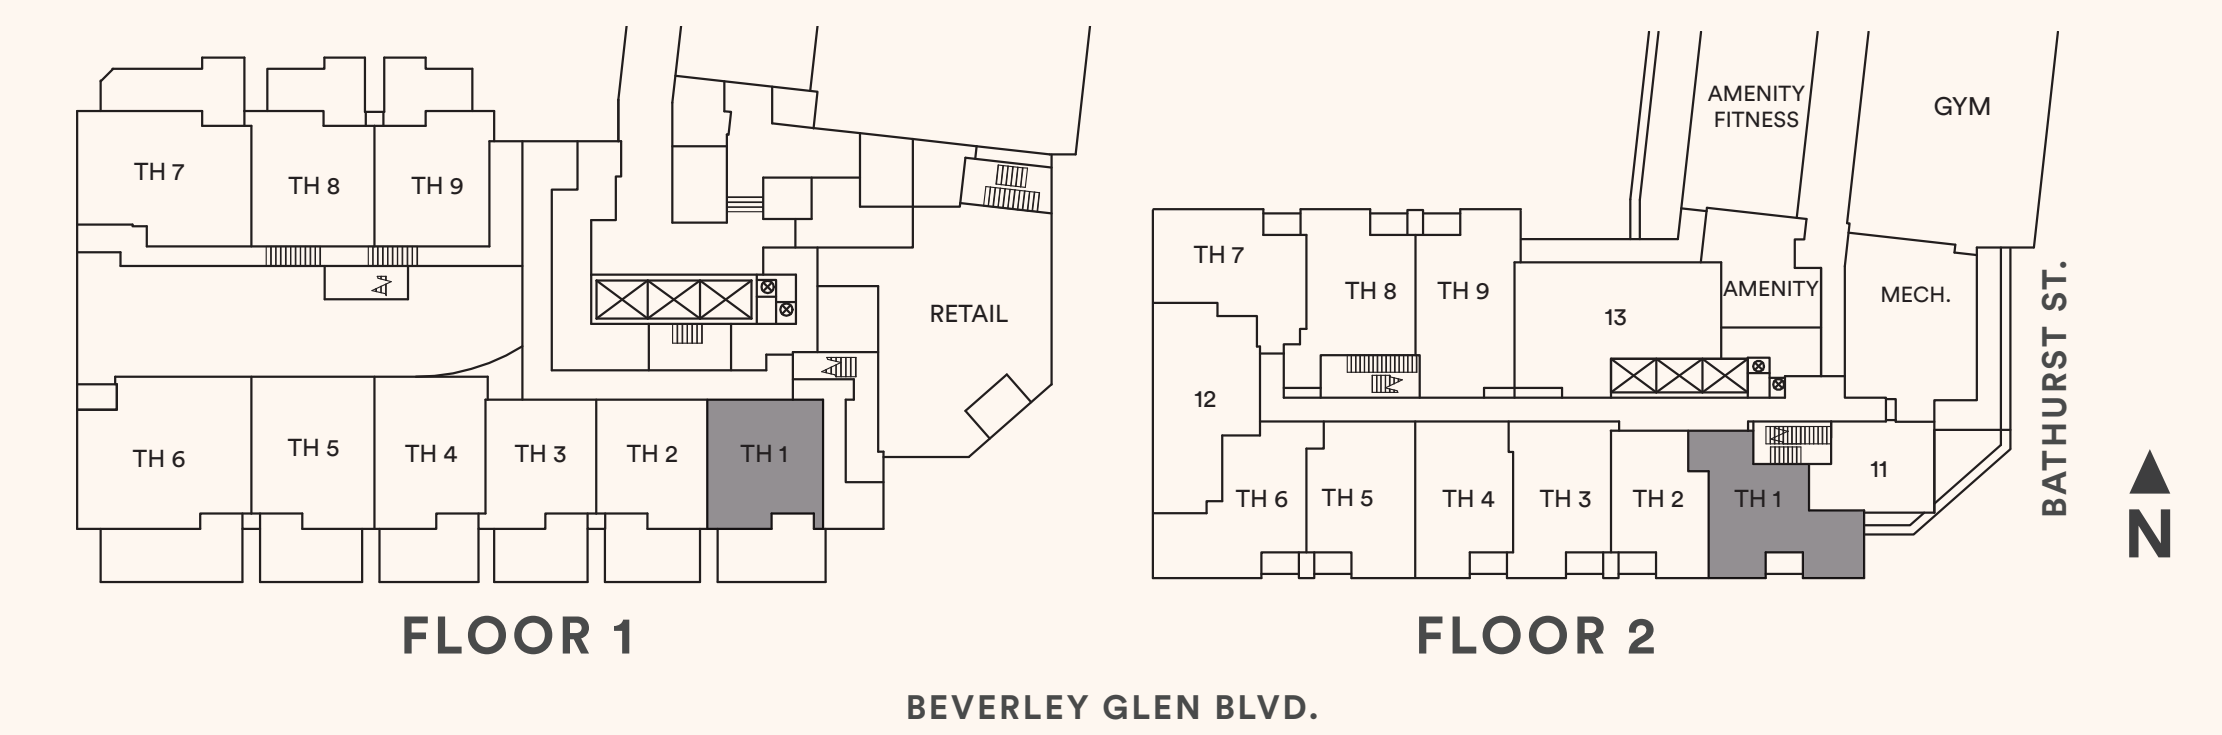

The Basil

TH 1

TWO BEDROOM + DEN

Suite area: 1242 sq.ft.

Outdoor area: 216+31 sq.ft.

Total area: 1489 sq.ft.

Floor 1

Floor 2

The Cassia

TH 2

TWO BEDROOM

Suite area: 1040 sq.ft.

Outdoor area: 198+31 sq.ft.

Total area: 1269 sq.ft.

The Fiora

TH 3

TWO BEDROOM

Suite area: 1134 sq.ft.

Outdoor area: 190+31 sq.ft.

Total area: 1355 sq.ft.

Floor 1

Floor 2

The Gardenia

TH 4