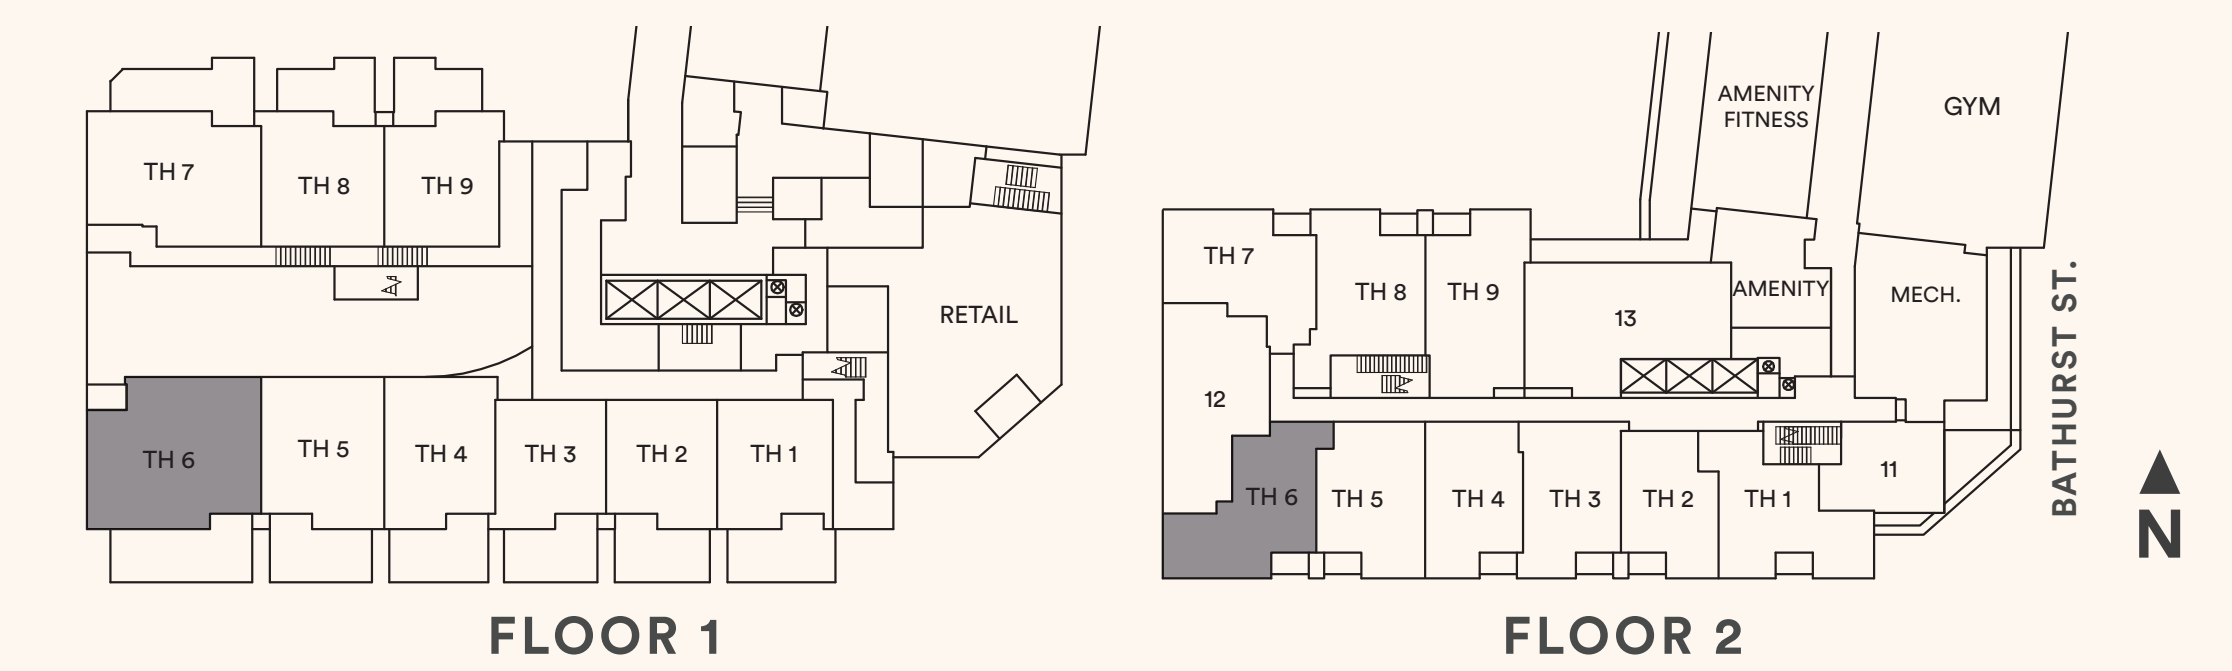

THREE BEDROOM

Suite area: 1619 sq.ft.

Outdoor area: 291+31 sq.ft.

Total area: 1941 sq.ft.

Floor 1

Floor 2

The Fleur

TH 7

THREE BEDROOM + DEN

Suite area: 1471 sq.ft.

Outdoor area: 226+31 sq.ft.

Total area: 1728 sq.ft.

The Lily

TH 8

TWO BEDROOM

Suite area: 1307 sq.ft.

Outdoor area: 183+31 sq.ft.

Total area: 1521 sq.ft.

Floor 1

Floor 2

The Zinnia

TH 9

TWO BEDROOM + DEN

Suite area: 1316 sq.ft.