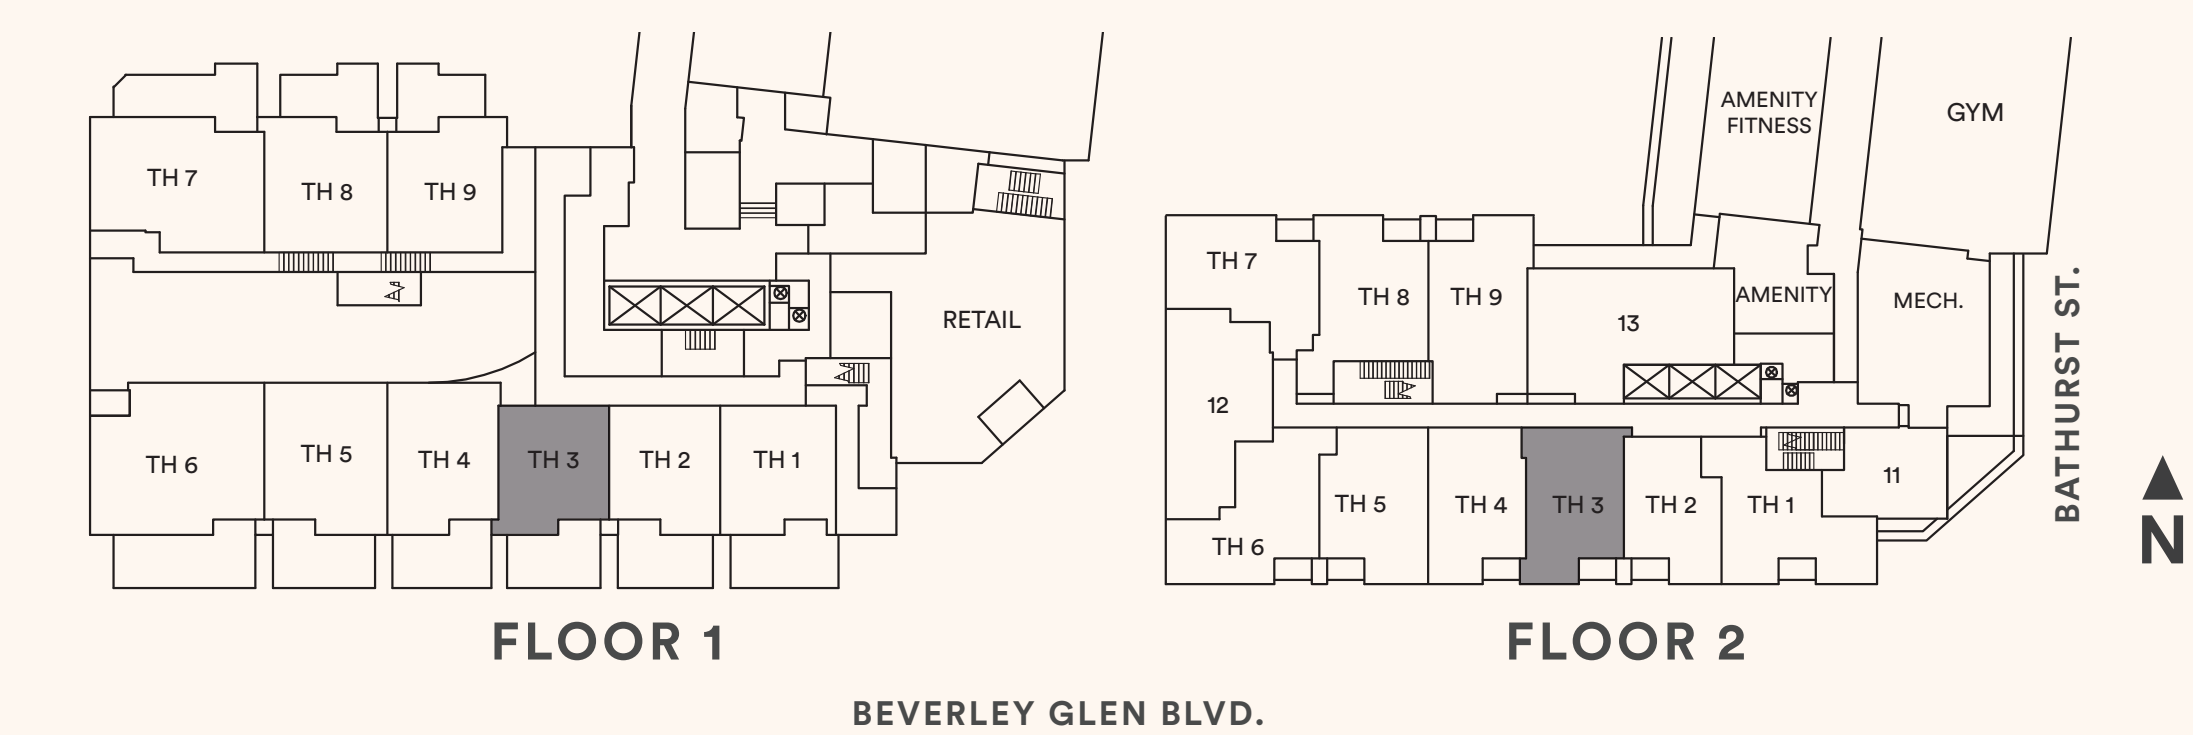

The Basil

TH 1

TWO BEDROOM + DEN

Suite area: 1242 sq.ft.

Outdoor area: 216+31 sq.ft.

Total area: 1489 sq.ft.

Floor 1

Floor 2

The Cassia

TH 2

TWO BEDROOM

Suite area: 1040 sq.ft.

Outdoor area: 198+31 sq.ft.

Total area: 1269 sq.ft.

The Fiora

TH 3

TWO BEDROOM

Suite area: 1134 sq.ft.

Outdoor area: 190+31 sq.ft.

Total area: 1355 sq.ft.

Floor 1

Floor 2

The Gardenia

TH 4

TWO BEDROOM

Suite area: 1197 sq.ft.

Outdoor area: 204+31 sq.ft.

Total area: 1432 sq.ft.

Floor 1

Floor 2

The Indigo

TH 5