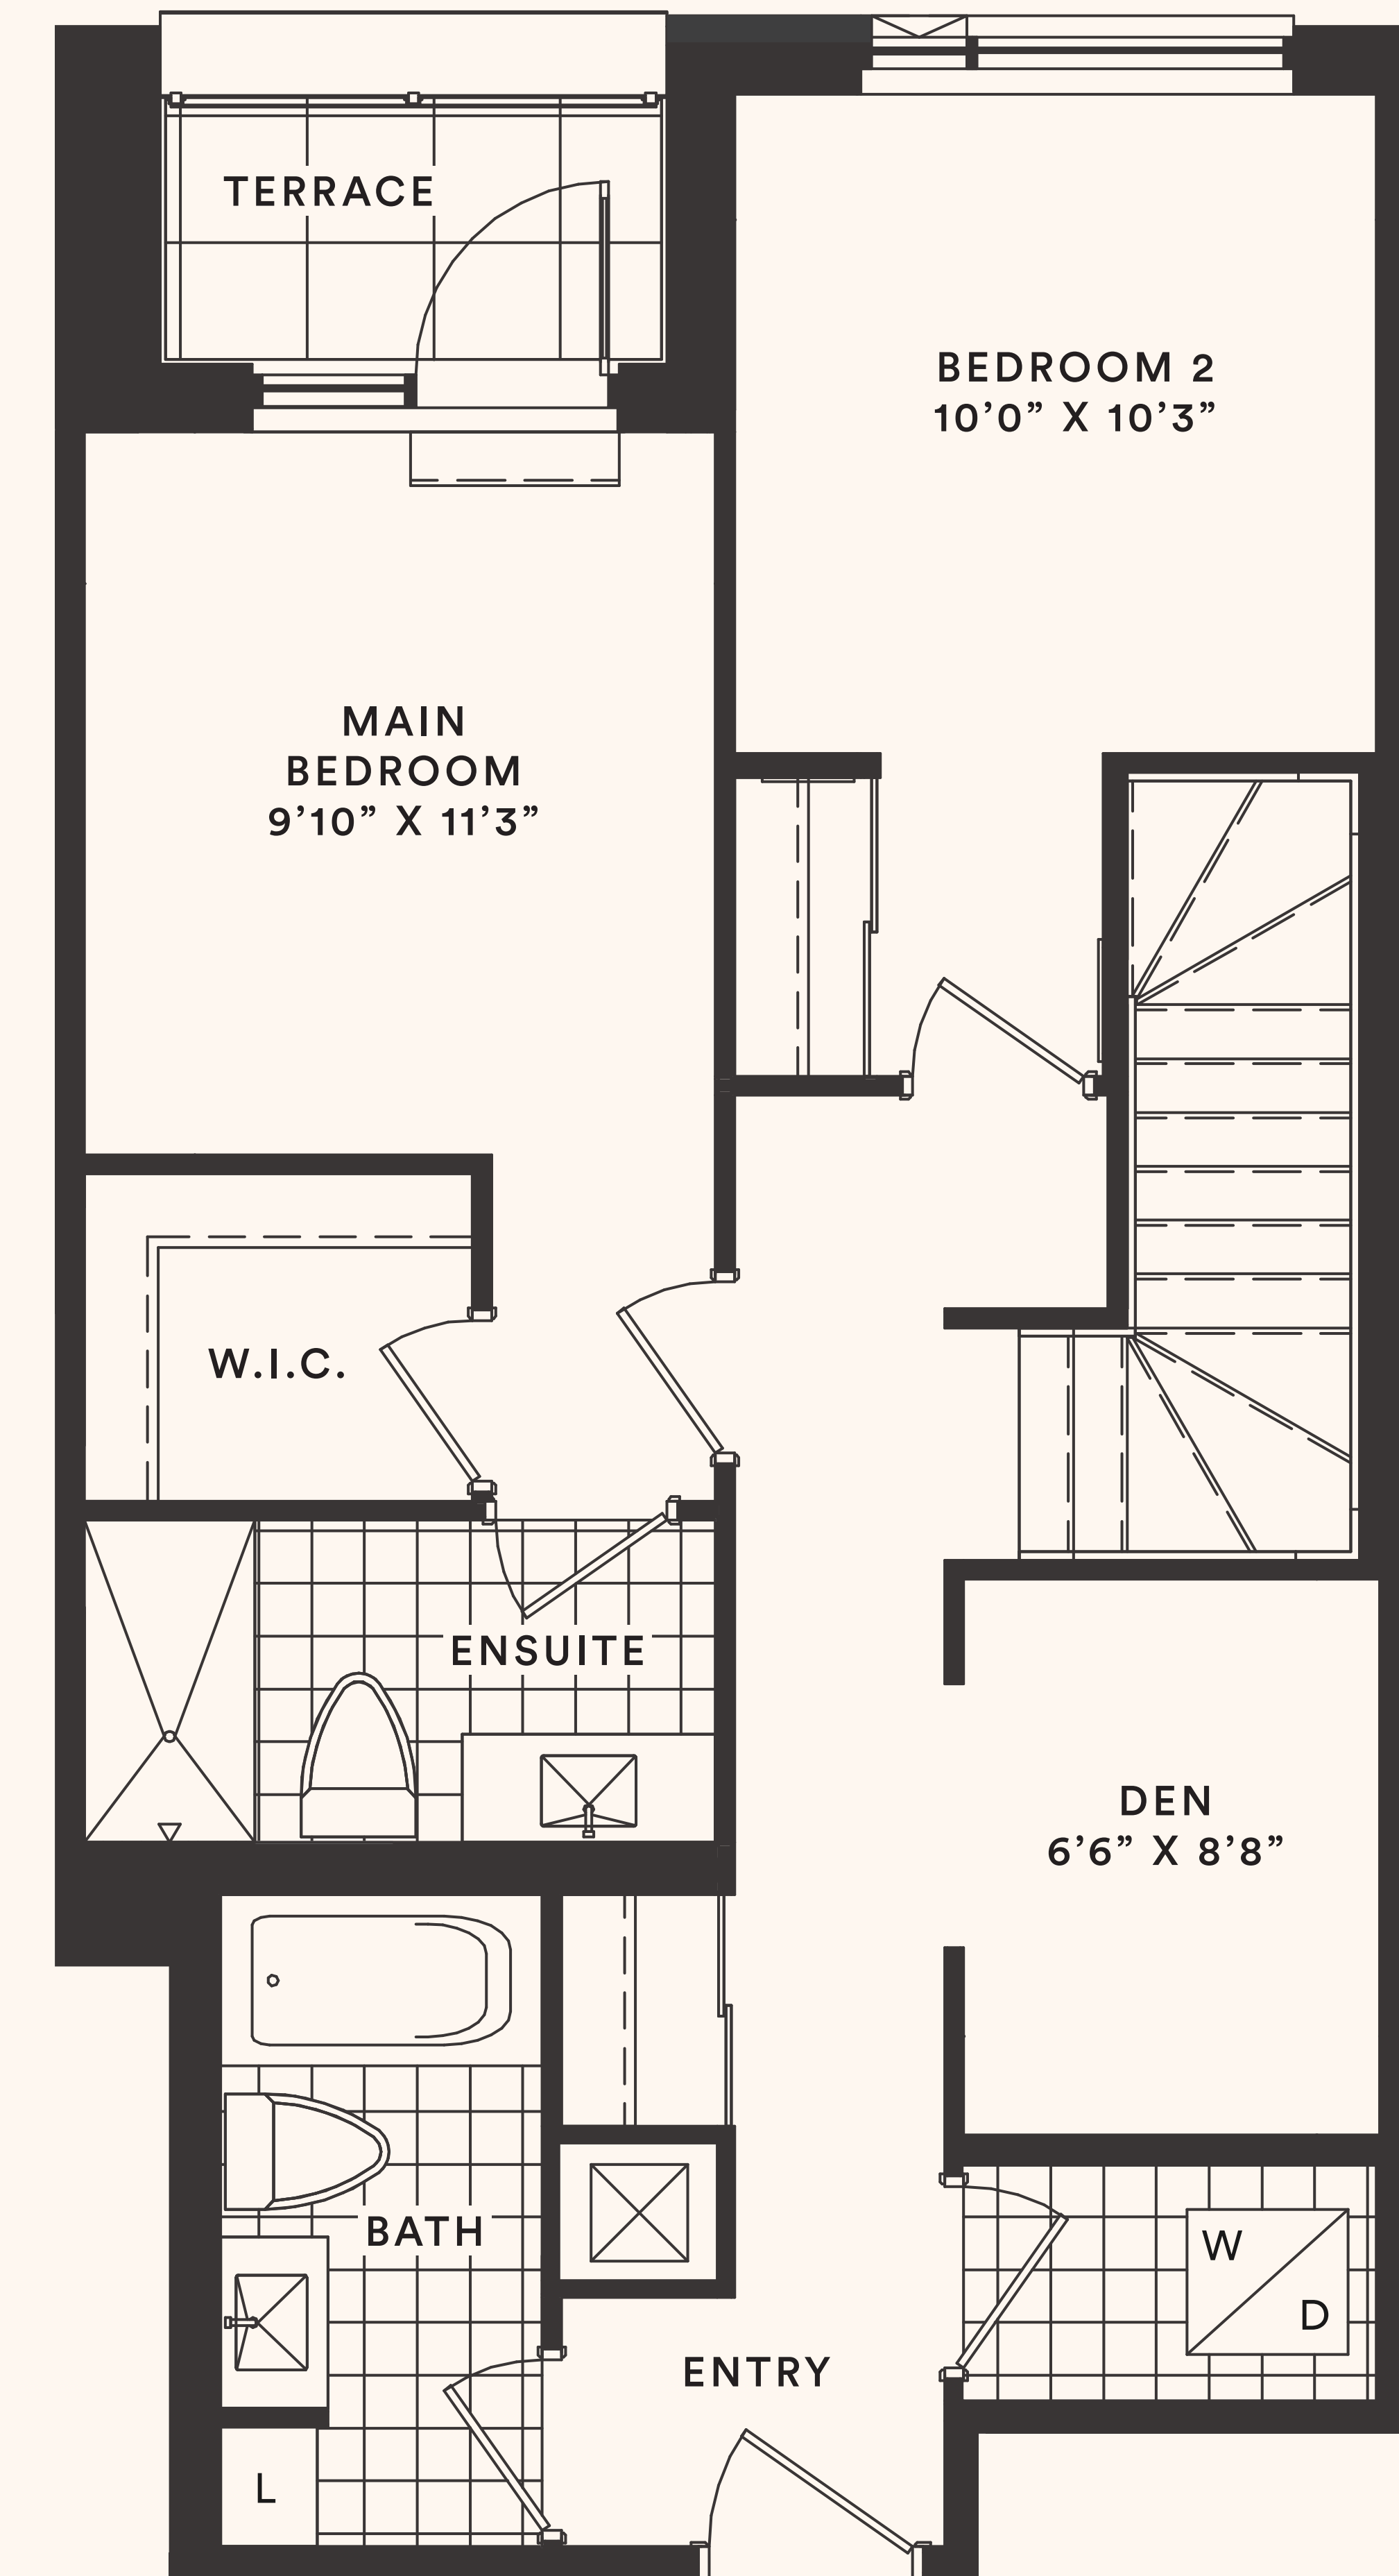

The Zinnia

TH 9

TWO BEDROOM + DEN

Suite area: 1316 sq.ft.

Outdoor area: 168+31 sq.ft.

Total area: 1515 sq.ft.

Floor 2