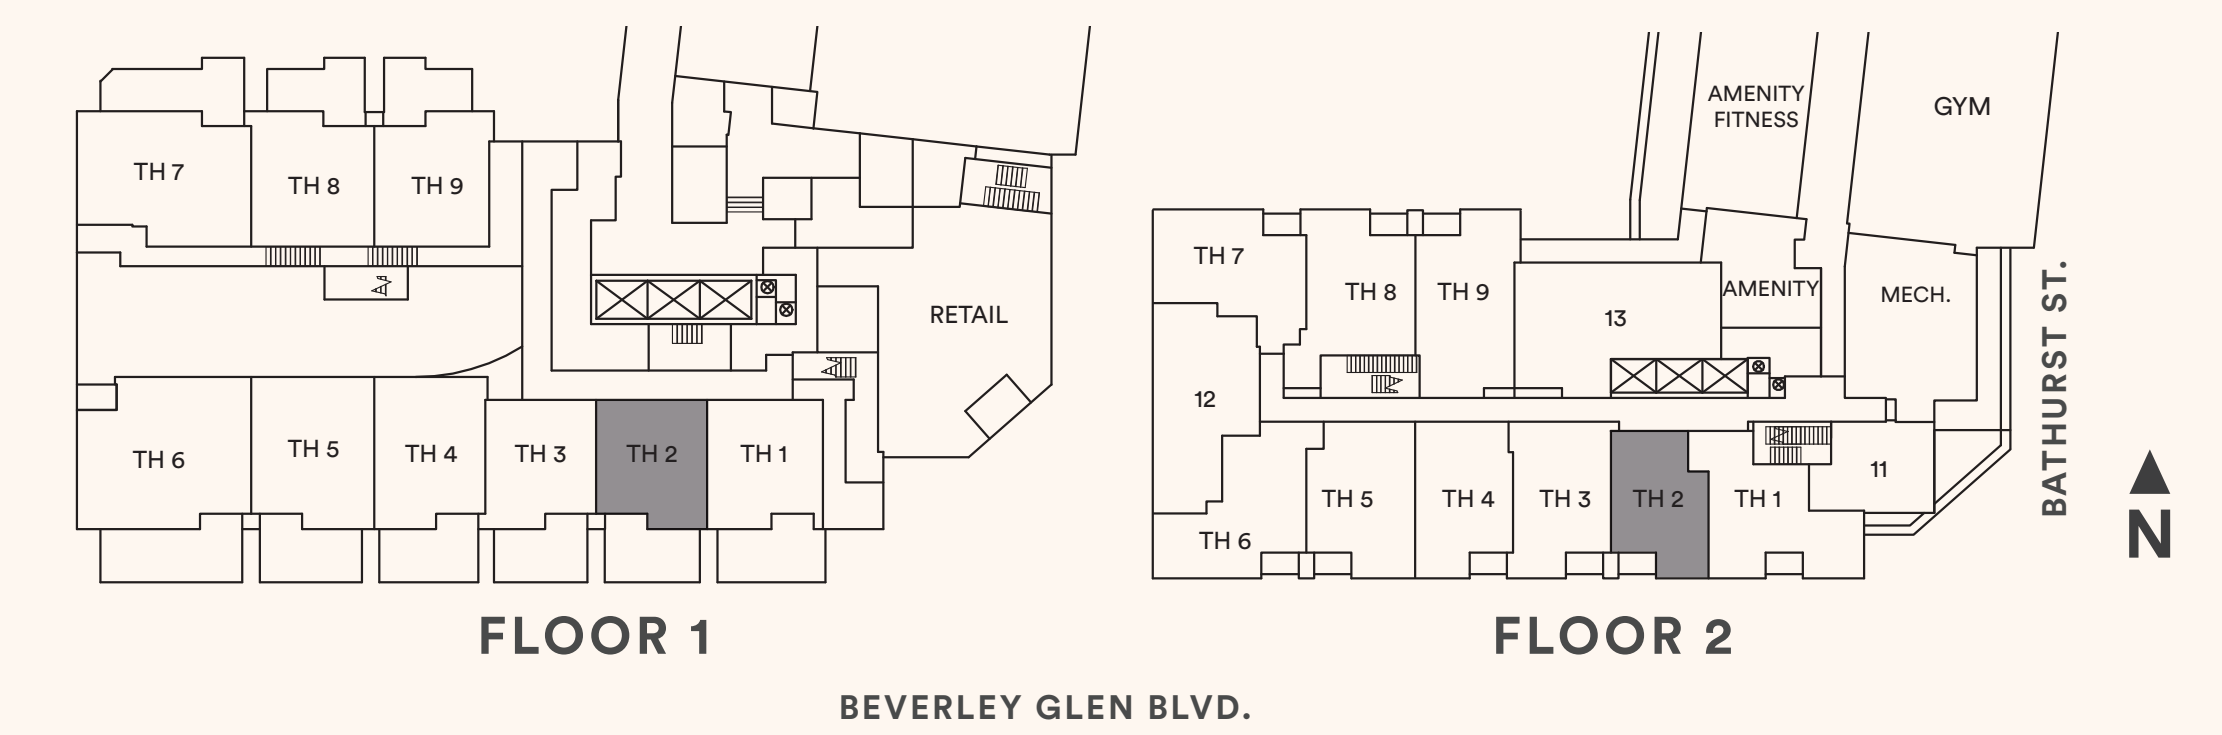

The Basil

TH 1

TWO BEDROOM + DEN

Suite area: 1242 sq.ft.

Outdoor area: 216+31 sq.ft.

Total area: 1489 sq.ft.

Floor 1

Floor 2

The Cassia

TH 2

TWO BEDROOM

Suite area: 1040 sq.ft.

Outdoor area: 198+31 sq.ft.

Total area: 1269 sq.ft.

The Fiora

TH 3

TWO BEDROOM

Suite area: 1134 sq.ft.

Outdoor area: 190+31 sq.ft.

Total area: 1355 sq.ft.

Floor 1

Floor 2

The Gardenia

TH 4

TWO BEDROOM

Suite area: 1197 sq.ft.

Outdoor area: 204+31 sq.ft.

Total area: 1432 sq.ft.

Floor 1

Floor 2

The Indigo

TH 5