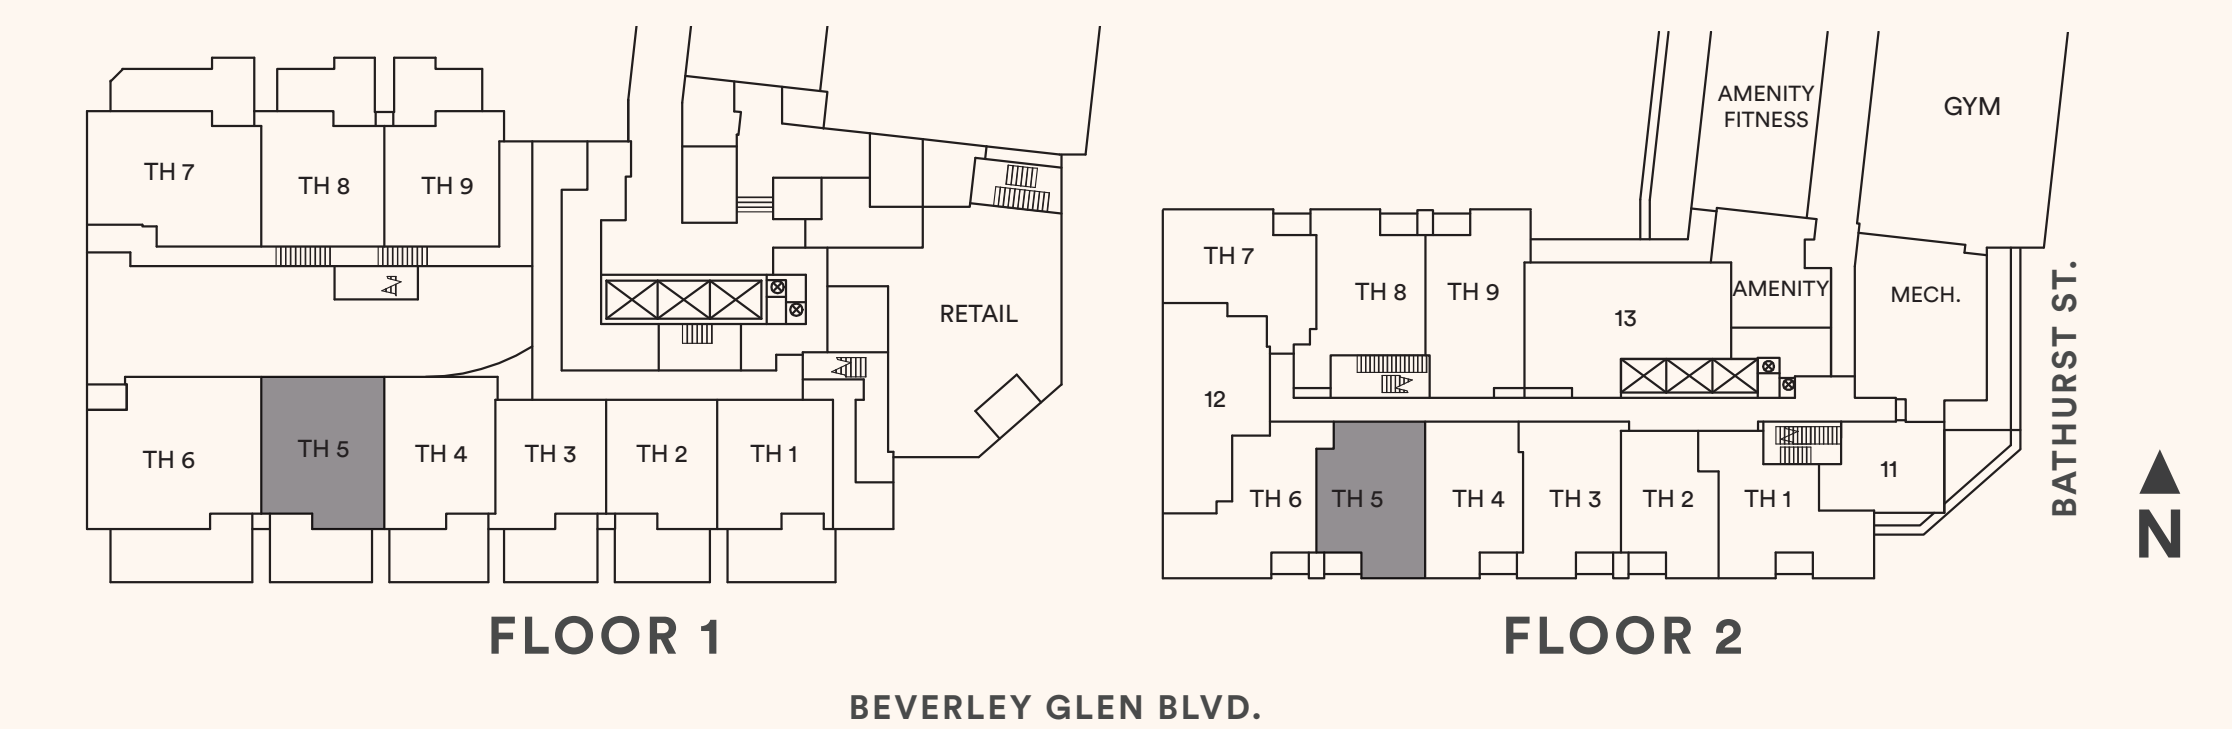

TWO BEDROOM

Suite area: 1328 sq.ft.

Outdoor area: 209+31 sq.ft.

Total area: 1568 sq.ft.

Floor 1

Floor 2

The Lavender

TH 6

THREE BEDROOM

Suite area: 1619 sq.ft.

Outdoor area: 291+31 sq.ft.

Total area: 1941 sq.ft.

Floor 1

Floor 2

The Fleur

TH 7

THREE BEDROOM + DEN

Suite area: 1471 sq.ft.

Outdoor area: 226+31 sq.ft.

Total area: 1728 sq.ft.

The Lily

TH 8

TWO BEDROOM

Suite area: 1307 sq.ft.