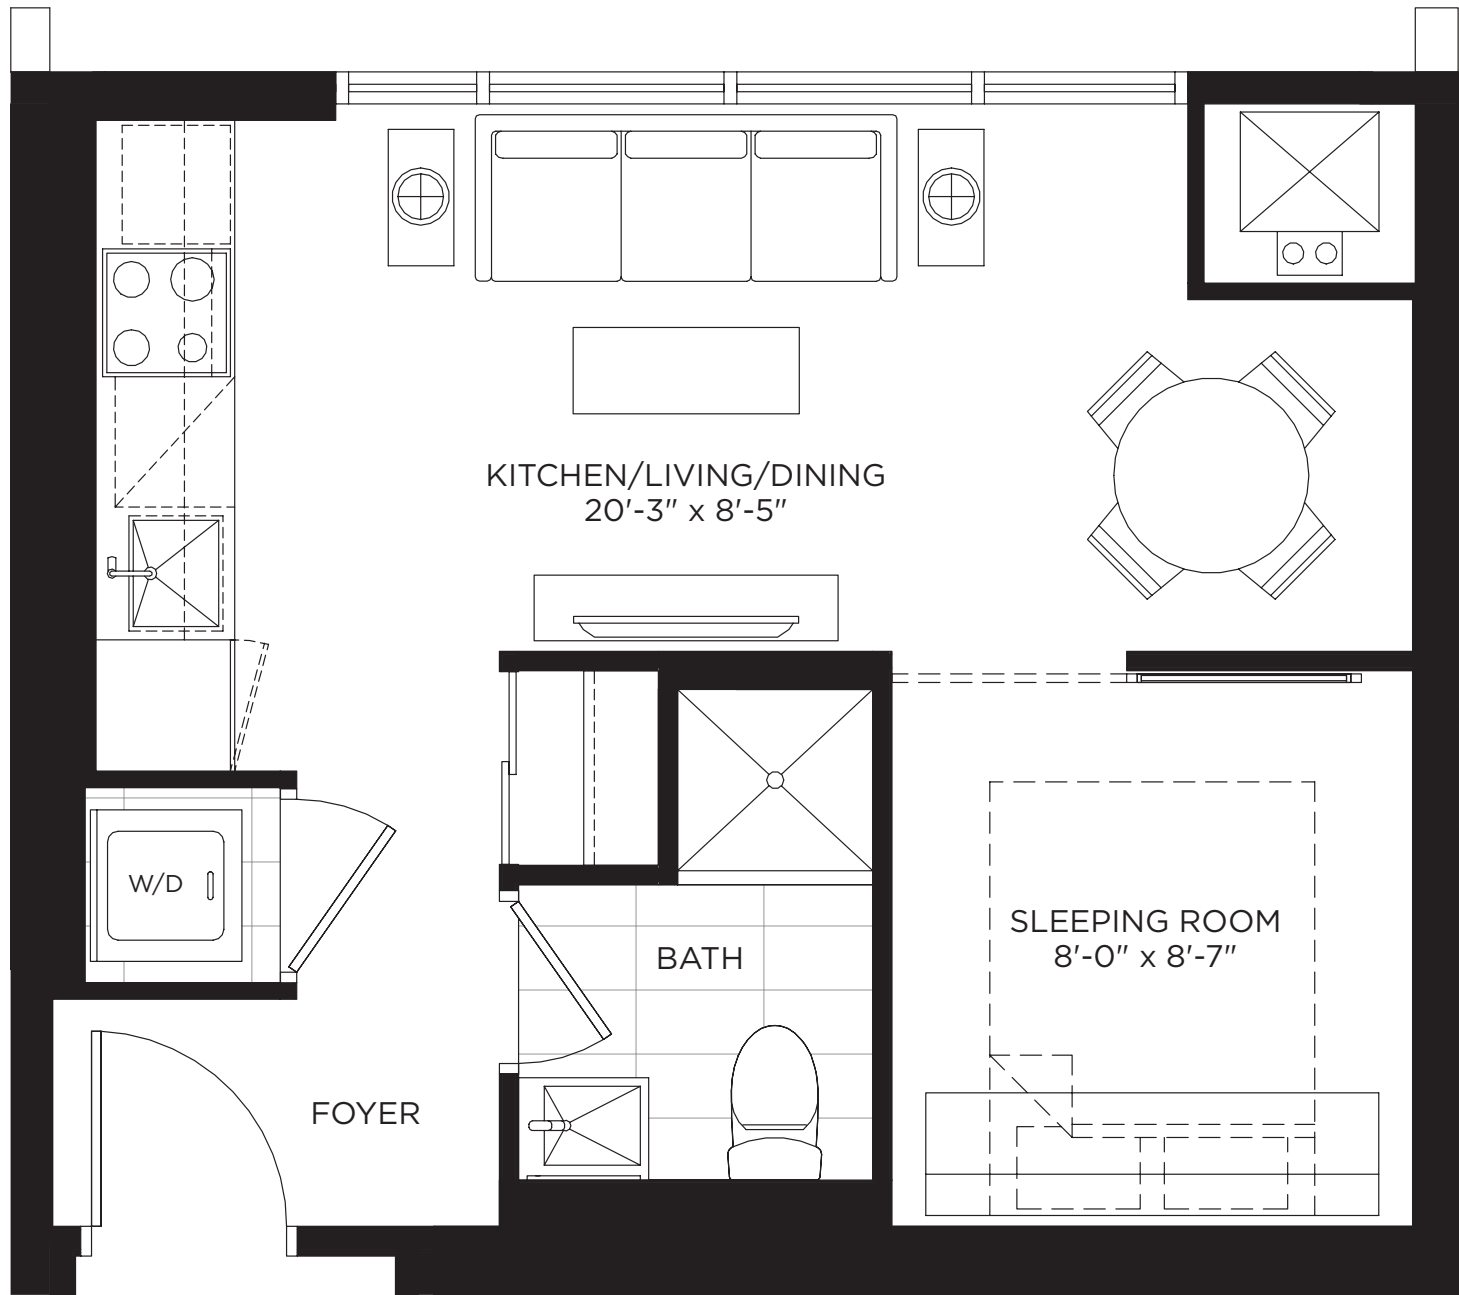

THE MORRISSEY

707 SQ.FT.

THE
BUCKINGHAM

GRAND CENTRAL MIMICO

FLOORPLAN COLLECTION

CENTRAL

THE BURBERRY

594 SQ.FT.

INDOOR: 466 SQ.FT. + OUTDOOR: 128 SQ.FT.

LEVEL 7-26

THE FLOYD

594 SQ.FT.

INDOOR: 466 SQ.FT. + OUTDOOR: 128 SQ.FT.

↑
N

LEVEL 7-26

THE GALLIANO

628 SQ.FT.

INDOOR: 500 SQ.FT. + OUTDOOR: 128 SQ.FT.

↑
N

LEVEL 7-26

THE GENESIS

617 SQ.FT.

INDOOR: 524 SQ.FT. + OUTDOOR: 93 SQ.FT.

LEVEL 7-26

LEVEL 7-26

LEVEL 7-26

THE ROXY

825 SQ.FT.

INDOOR: 654 SQ.FT. + OUTDOOR: 171 SQ.FT.

LEVEL 7-26

LEVEL 7-26

THE ZEPPELIN