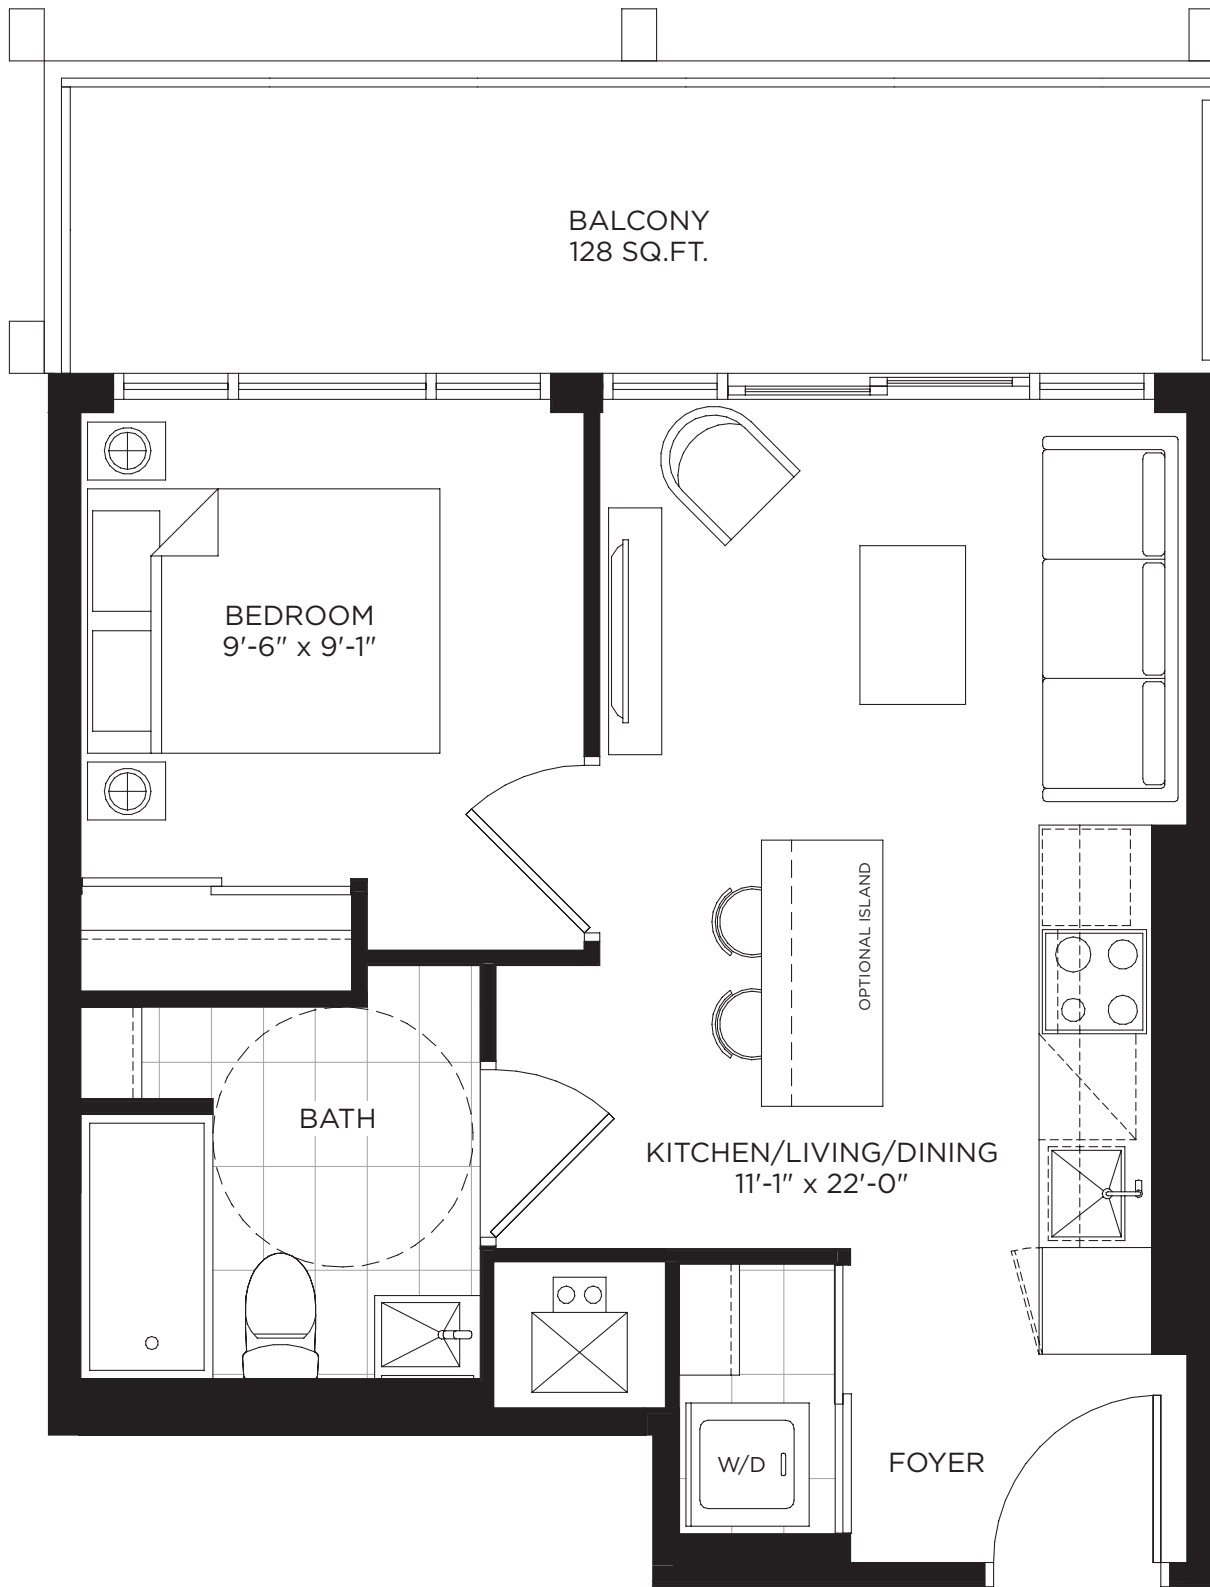

THE MORRISSEY

707 SQ.FT.

THE
BUCKINGHAM

GRAND CENTRAL MIMICO

FLOORPLAN COLLECTION

CENTRAL

THE BURBERRY

594 SQ.FT.

INDOOR: 466 SQ.FT. + OUTDOOR: 128 SQ.FT.

LEVEL 7-26

THE FLOYD

594 SQ.FT.

INDOOR: 466 SQ.FT. + OUTDOOR: 128 SQ.FT.

↑
N

LEVEL 7-26

THE GALLIANO

628 SQ.FT.

INDOOR: 500 SQ.FT. + OUTDOOR: 128 SQ.FT.

↑
N

LEVEL 7-26

THE GENESIS

617 SQ.FT.

INDOOR: 524 SQ.FT. + OUTDOOR: 93 SQ.FT.

LEVEL 7-26

LEVEL 7-26

LEVEL 7-26

THE ROXY

825 SQ.FT.

INDOOR: 654 SQ.FT. + OUTDOOR: 171 SQ.FT.

LEVEL 7-26

LEVEL 7-26

THE ZEPPELIN