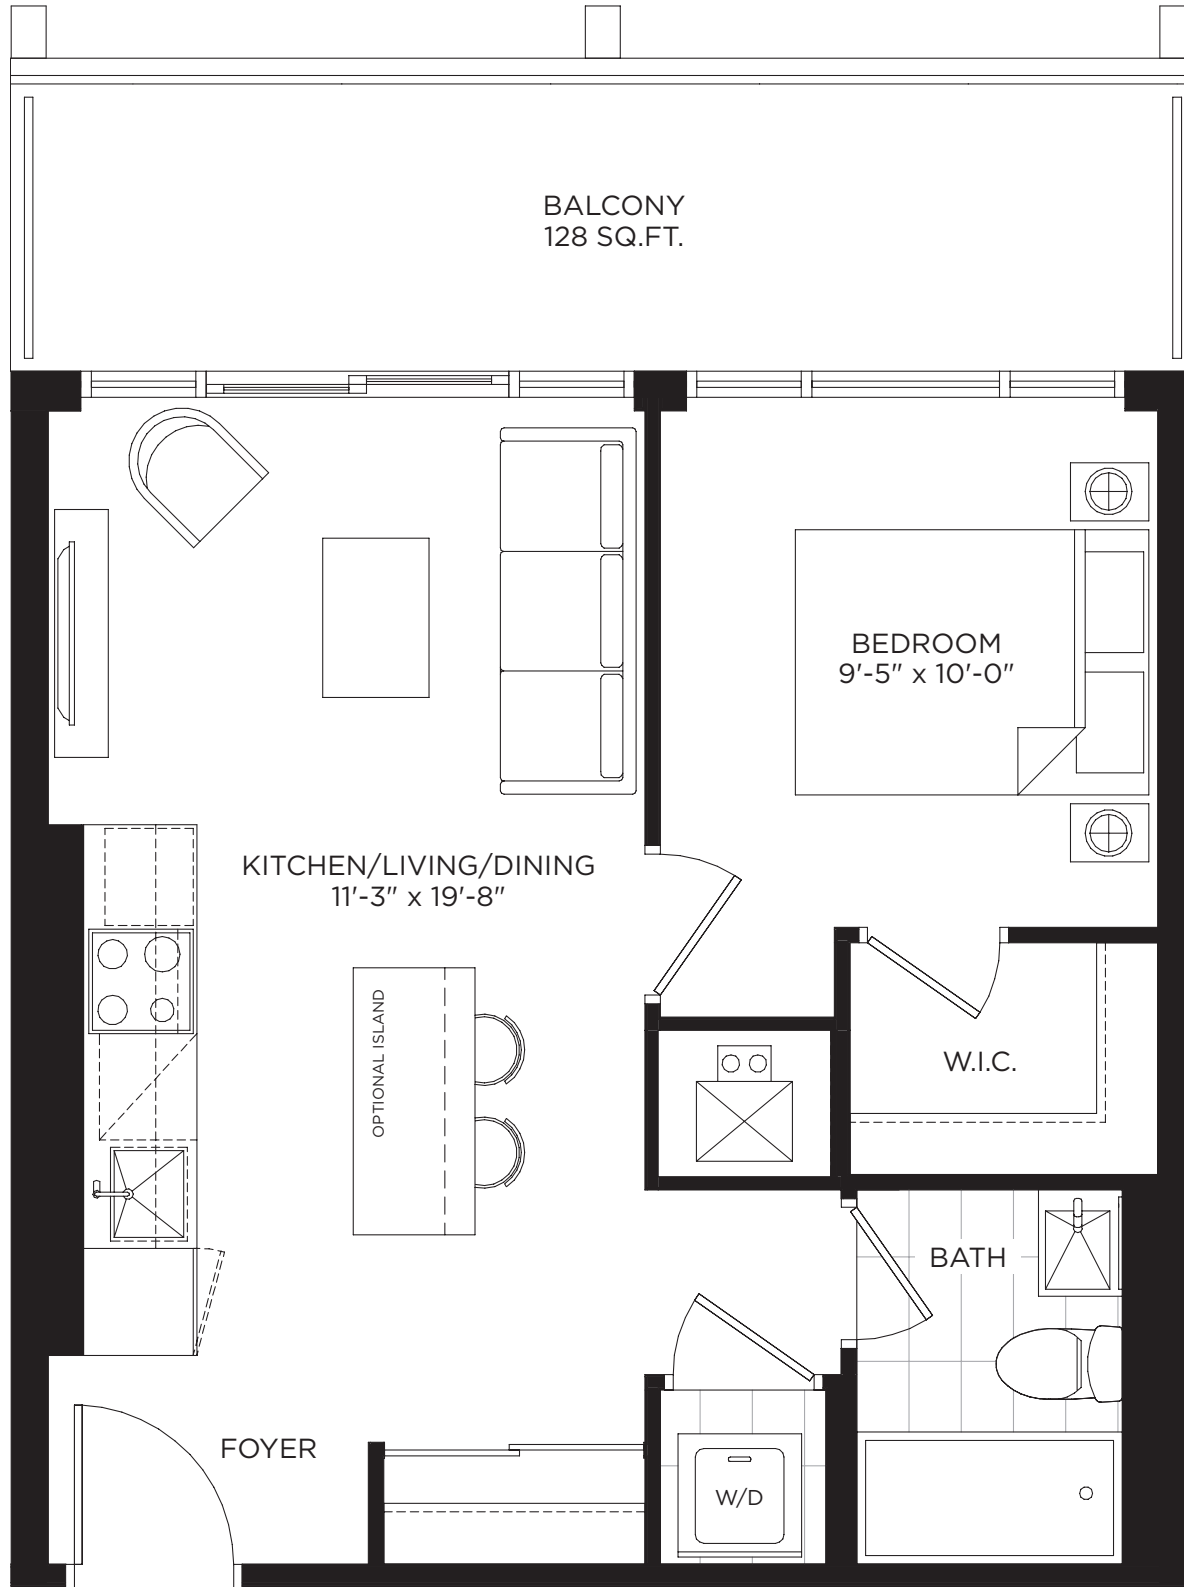

THE MORRISSEY

707 SQ.FT.

THE
BUCKINGHAM

GRAND CENTRAL MIMICO

FLOORPLAN COLLECTION

CENTRAL

THE BURBERRY

594 SQ.FT.

INDOOR: 466 SQ.FT. + OUTDOOR: 128 SQ.FT.

LEVEL 7-26

THE FLOYD

594 SQ.FT.

INDOOR: 466 SQ.FT. + OUTDOOR: 128 SQ.FT.

↑
N

LEVEL 7-26

THE GALLIANO

628 SQ.FT.

INDOOR: 500 SQ.FT. + OUTDOOR: 128 SQ.FT.

↑
N

LEVEL 7-26

THE GENESIS

617 SQ.FT.

INDOOR: 524 SQ.FT. + OUTDOOR: 93 SQ.FT.

LEVEL 7-26

LEVEL 7-26

LEVEL 7-26

THE ROXY

825 SQ.FT.

INDOOR: 654 SQ.FT. + OUTDOOR: 171 SQ.FT.

LEVEL 7-26

LEVEL 7-26

THE ZEPPELIN