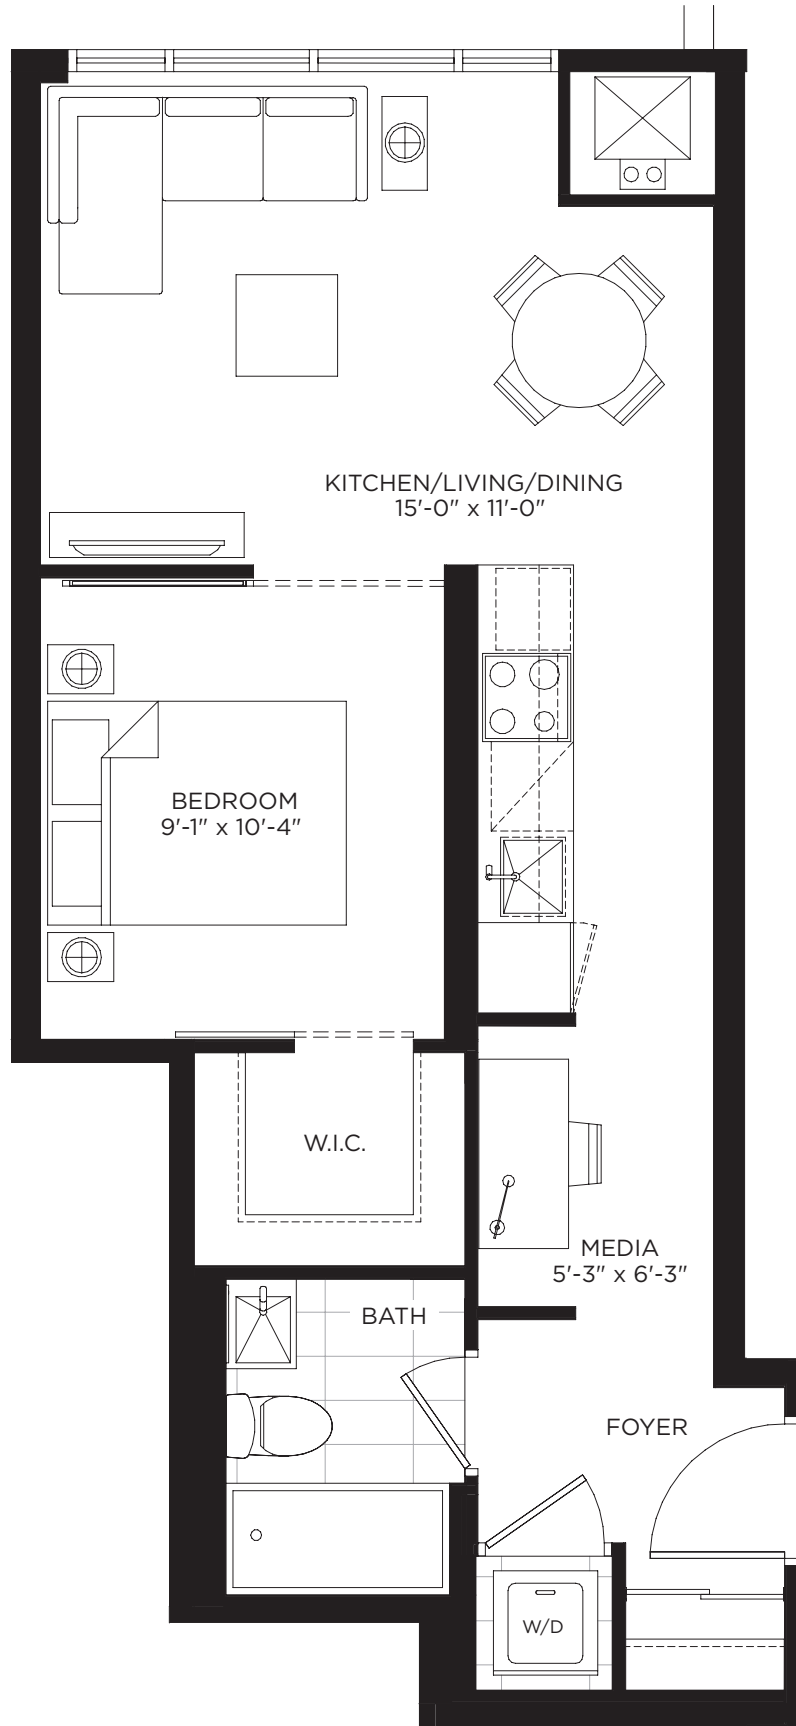

THE MORRISSEY

707 SQ.FT.

THE
BUCKINGHAM

GRAND CENTRAL MIMICO

FLOORPLAN COLLECTION

CENTRAL

THE BURBERRY

594 SQ.FT.

INDOOR: 466 SQ.FT. + OUTDOOR: 128 SQ.FT.

LEVEL 7-26

THE FLOYD

594 SQ.FT.

INDOOR: 466 SQ.FT. + OUTDOOR: 128 SQ.FT.

↑
N

LEVEL 7-26

THE GALLIANO

628 SQ.FT.

INDOOR: 500 SQ.FT. + OUTDOOR: 128 SQ.FT.

↑
N

LEVEL 7-26

THE GENESIS

617 SQ.FT.

INDOOR: 524 SQ.FT. + OUTDOOR: 93 SQ.FT.

LEVEL 7-26

LEVEL 7-26

LEVEL 7-26

THE ROXY

825 SQ.FT.

INDOOR: 654 SQ.FT. + OUTDOOR: 171 SQ.FT.

LEVEL 7-26

LEVEL 7-26

THE ZEPPELIN