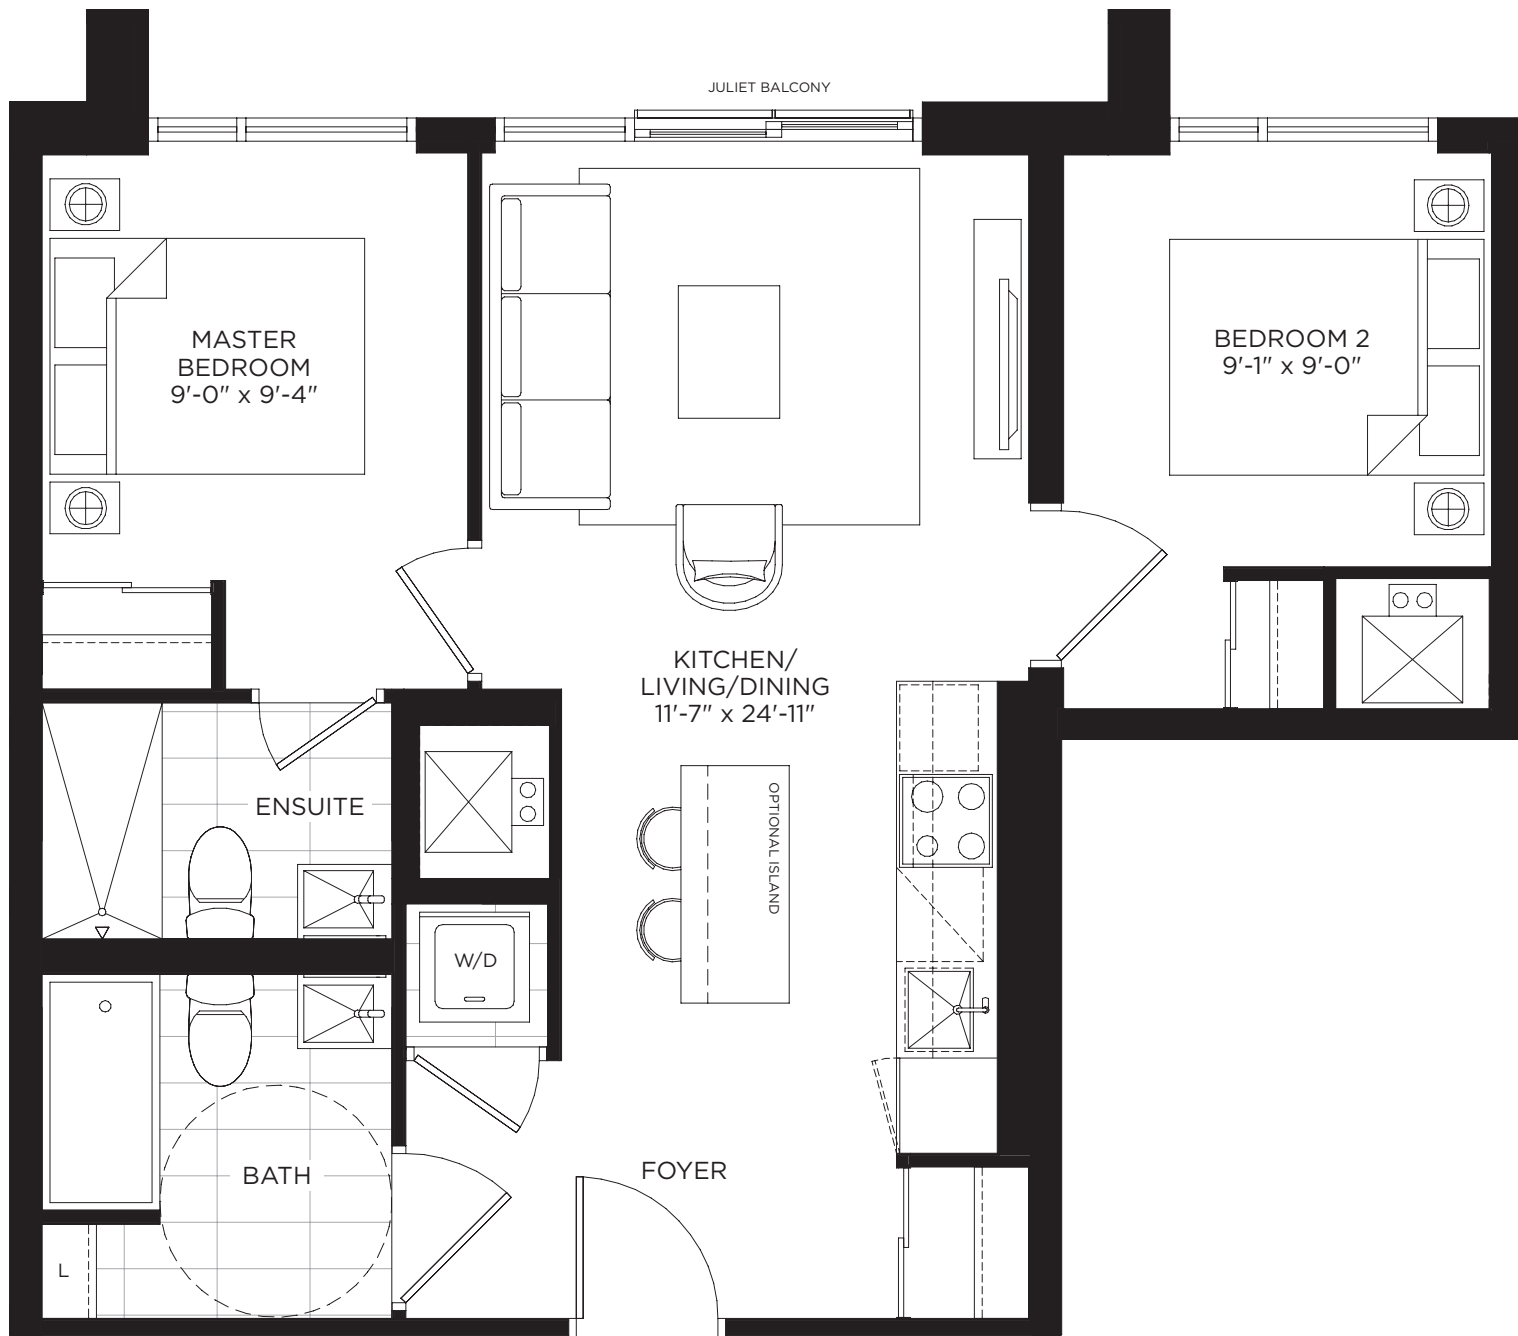

THE
BUCKINGHAM

GRAND CENTRAL MIMICO

FLOORPLAN COLLECTION

NORTH

LEVEL 2

LEVEL 3-4

LEVEL 5

LEVEL 6-12

THE MORRISSEY

707 SQ.FT.

THE
BUCKINGHAM

GRAND CENTRAL MIMICO

FLOORPLAN COLLECTION

CENTRAL

THE BURBERRY

594 SQ.FT.

INDOOR: 466 SQ.FT. + OUTDOOR: 128 SQ.FT.

LEVEL 7-26

THE FLOYD

594 SQ.FT.

INDOOR: 466 SQ.FT. + OUTDOOR: 128 SQ.FT.

↑
N

LEVEL 7-26

THE GALLIANO

LEVEL 7-26

LEVEL 7-26

THE ROXY

825 SQ.FT.

INDOOR: 654 SQ.FT. + OUTDOOR: 171 SQ.FT.

LEVEL 7-26

LEVEL 7-26

THE ZEPPELIN