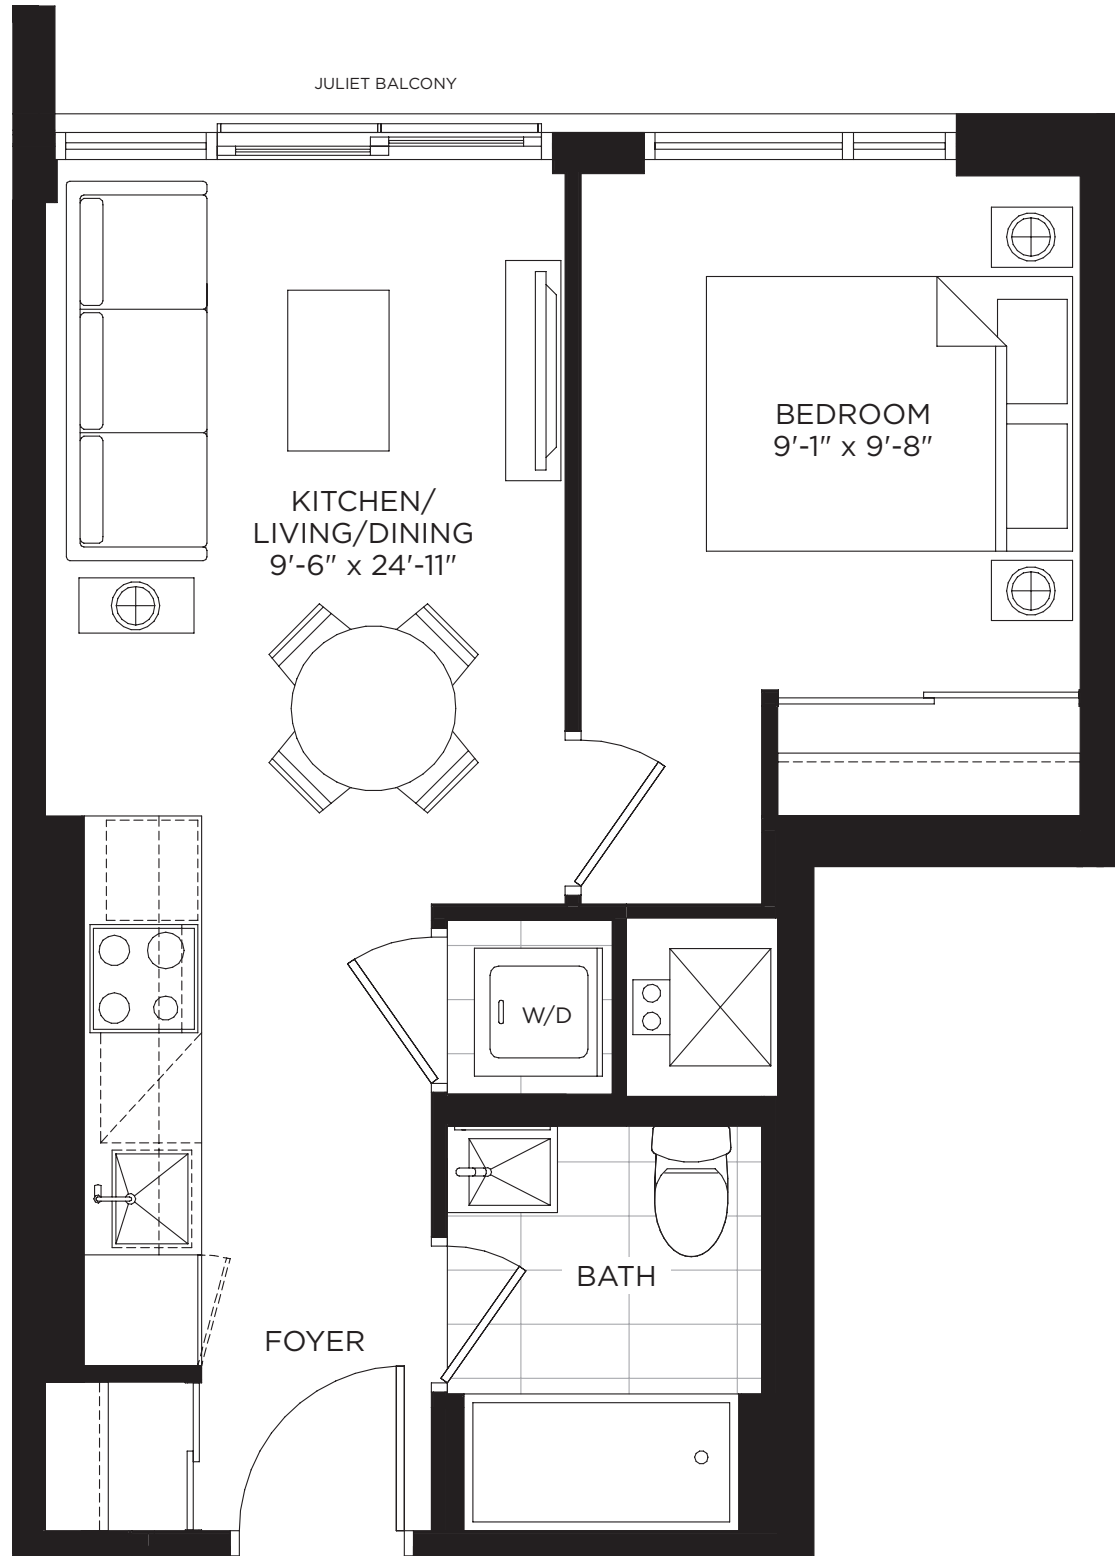

THE
BUCKINGHAM

GRAND CENTRAL MIMICO

FLOORPLAN COLLECTION

NORTH

LEVEL 2

LEVEL 3-4

LEVEL 5

LEVEL 6-12

THE MORRISSEY

707 SQ.FT.

THE
BUCKINGHAM

GRAND CENTRAL MIMICO

FLOORPLAN COLLECTION

CENTRAL

THE BURBERRY

594 SQ.FT.

INDOOR: 466 SQ.FT. + OUTDOOR: 128 SQ.FT.

LEVEL 7-26

THE FLOYD

594 SQ.FT.

INDOOR: 466 SQ.FT. + OUTDOOR: 128 SQ.FT.

↑
N

LEVEL 7-26

THE GALLIANO

LEVEL 7-26

LEVEL 7-26

THE ROXY

825 SQ.FT.

INDOOR: 654 SQ.FT. + OUTDOOR: 171 SQ.FT.

LEVEL 7-26

LEVEL 7-26

THE ZEPPELIN