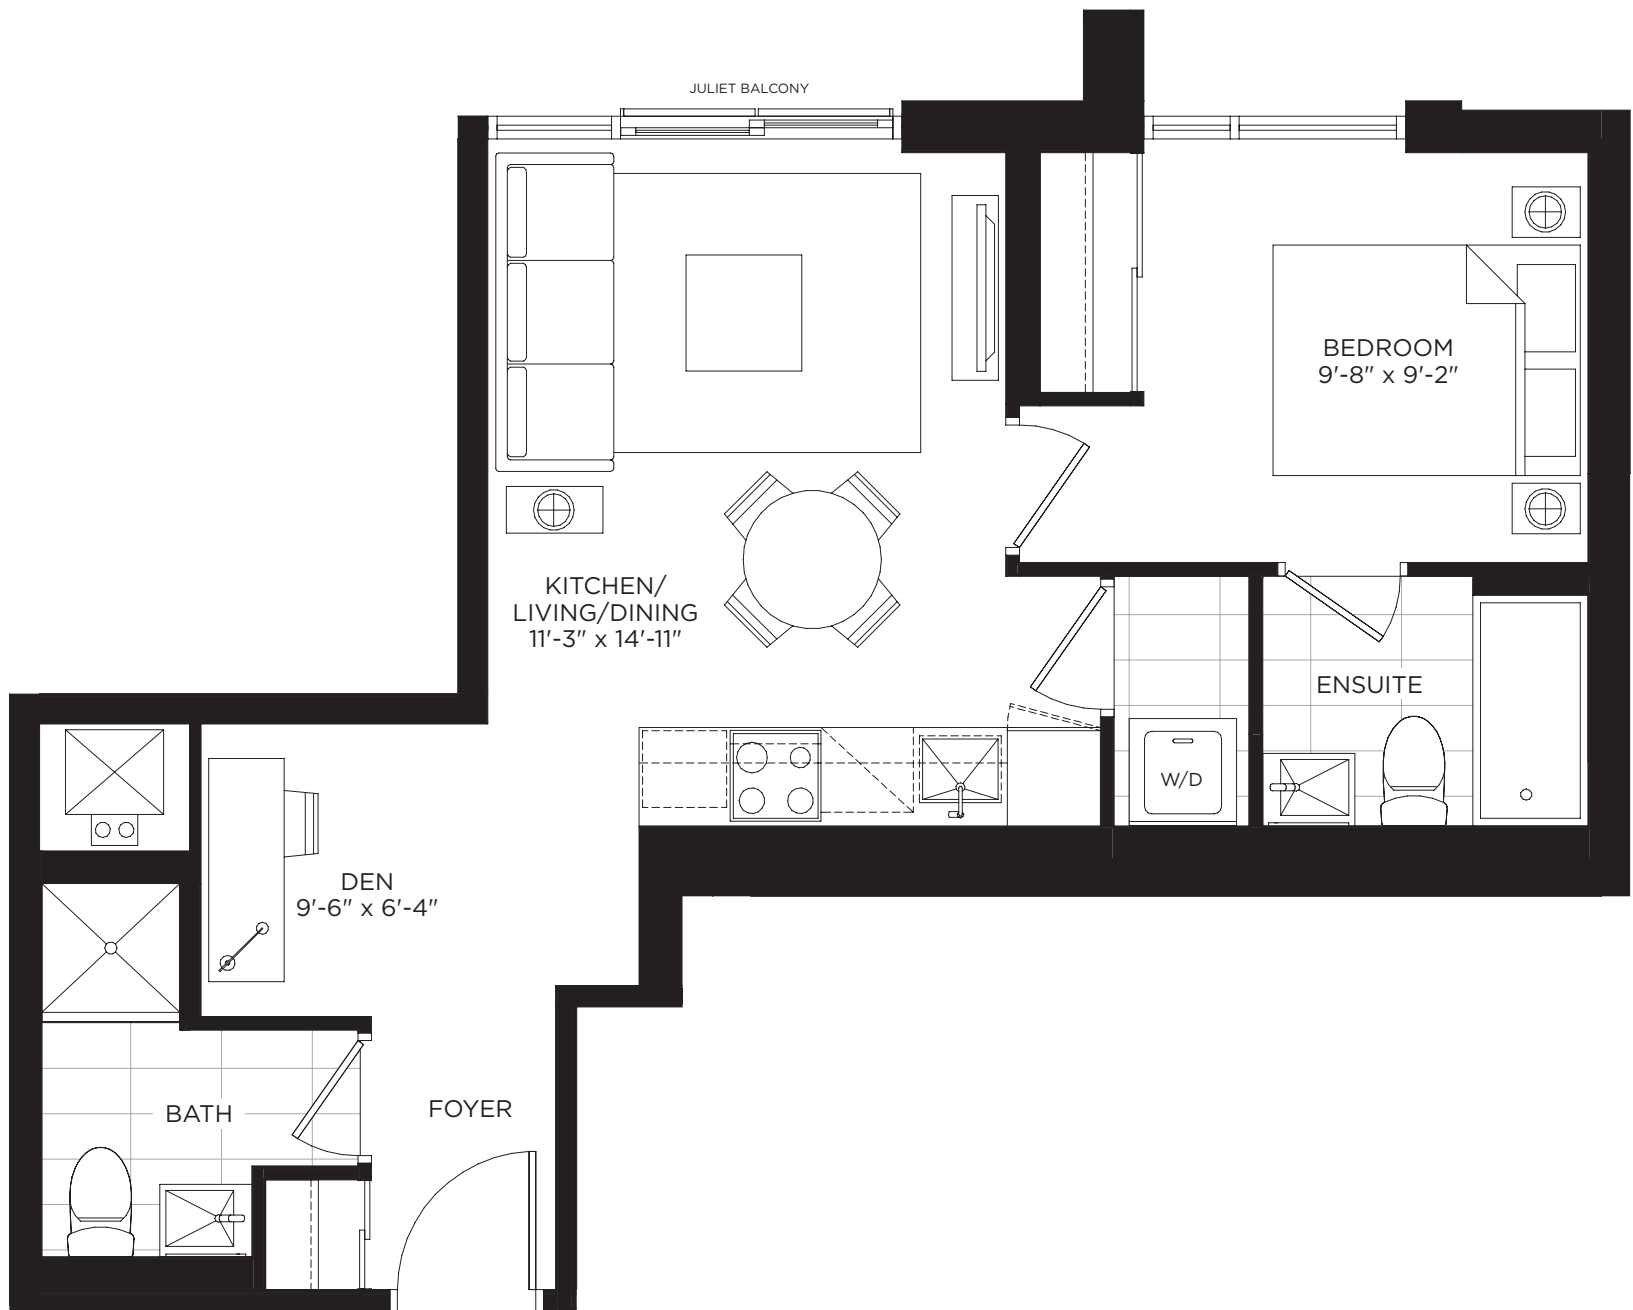

THE
BUCKINGHAM

GRAND CENTRAL MIMICO

FLOORPLAN COLLECTION

NORTH

LEVEL 2

LEVEL 3-4

LEVEL 5

LEVEL 6-12

THE MORRISSEY

707 SQ.FT.

THE
BUCKINGHAM

GRAND CENTRAL MIMICO

FLOORPLAN COLLECTION

CENTRAL

THE BURBERRY

594 SQ.FT.

INDOOR: 466 SQ.FT. + OUTDOOR: 128 SQ.FT.

LEVEL 7-26

THE FLOYD

594 SQ.FT.

INDOOR: 466 SQ.FT. + OUTDOOR: 128 SQ.FT.

↑
N

LEVEL 7-26

THE GALLIANO

LEVEL 7-26

LEVEL 7-26

THE ROXY

825 SQ.FT.

INDOOR: 654 SQ.FT. + OUTDOOR: 171 SQ.FT.

LEVEL 7-26

LEVEL 7-26

THE ZEPPELIN