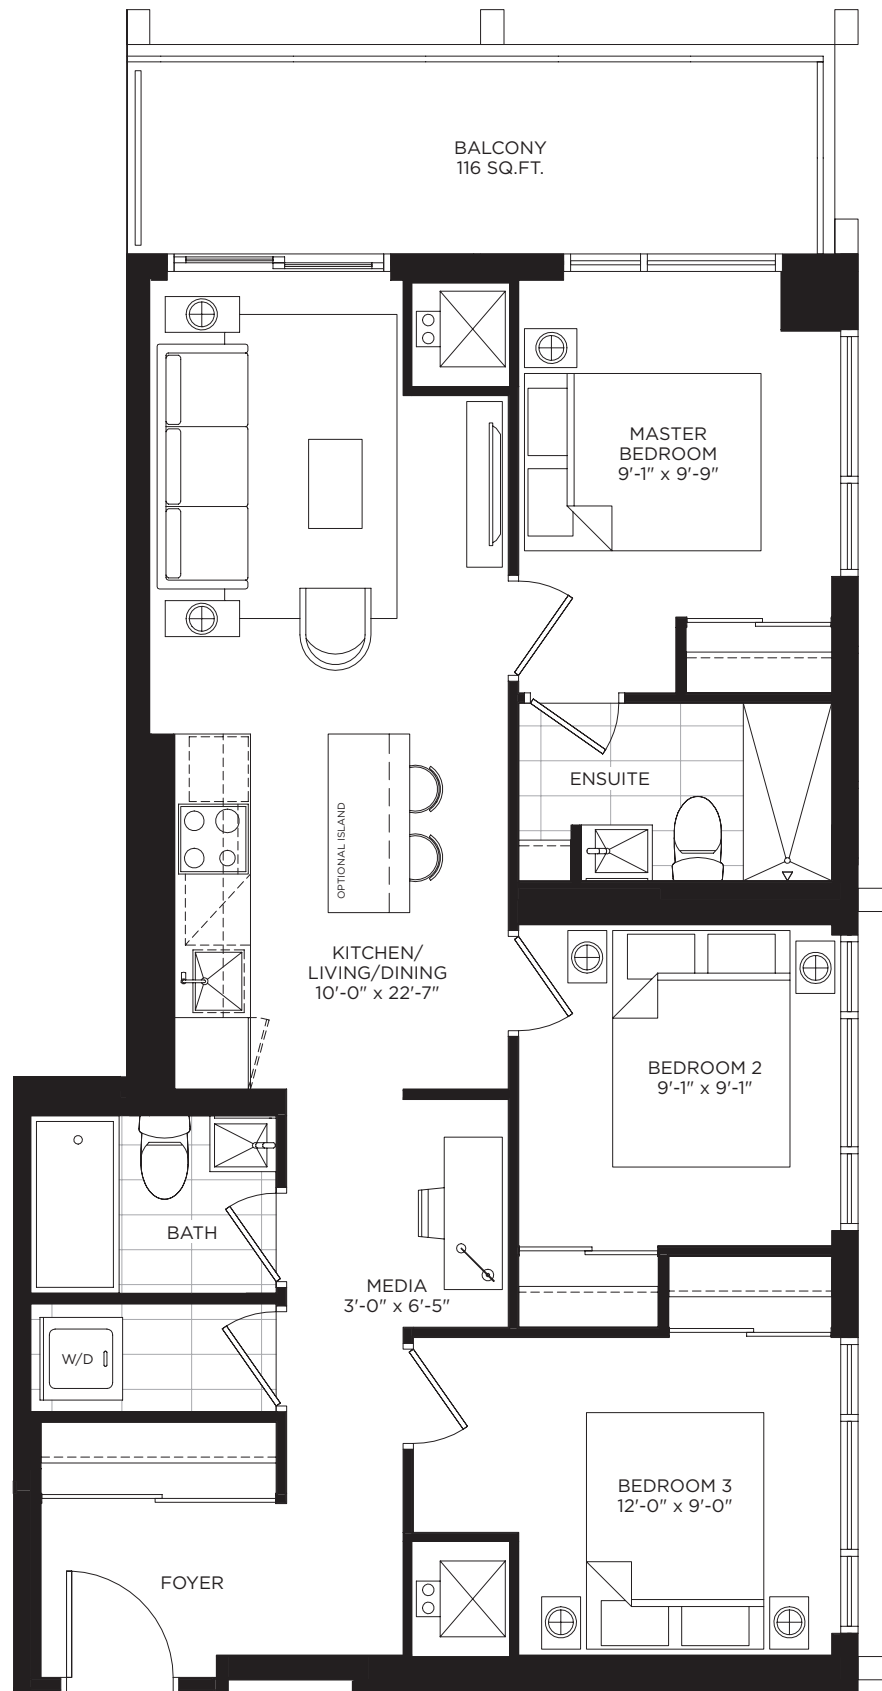

THE MORRISSEY

707 SQ.FT.

THE
BUCKINGHAM

GRAND CENTRAL MIMICO

FLOORPLAN COLLECTION

CENTRAL

THE BURBERRY

594 SQ.FT.

INDOOR: 466 SQ.FT. + OUTDOOR: 128 SQ.FT.

LEVEL 7-26

THE FLOYD

594 SQ.FT.

INDOOR: 466 SQ.FT. + OUTDOOR: 128 SQ.FT.

↑
N

LEVEL 7-26

THE GALLIANO

LEVEL 7-26

LEVEL 7-26

THE ROXY

825 SQ.FT.

INDOOR: 654 SQ.FT. + OUTDOOR: 171 SQ.FT.

LEVEL 7-26

LEVEL 7-26

THE ZEPPELIN

992 SQ.FT.

INDOOR: 876 SQ.FT. + OUTDOOR: 116 SQ.FT.

↑
N

LEVEL 7-26