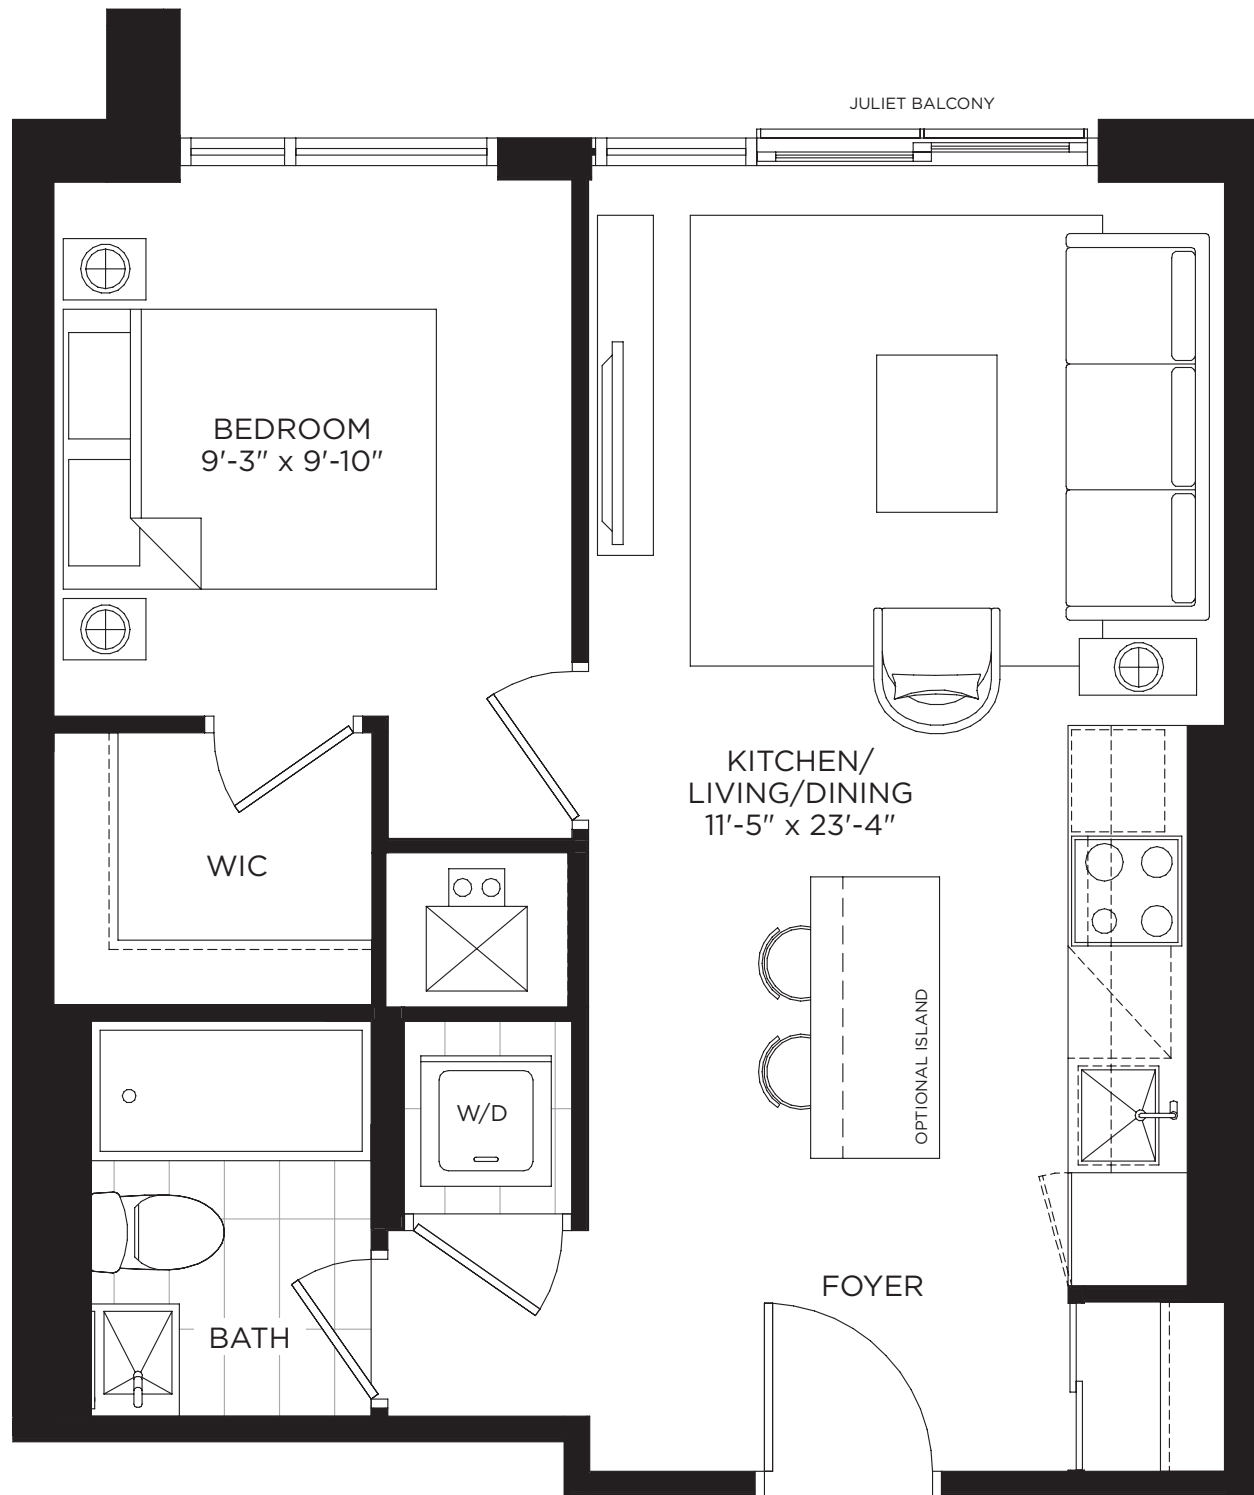

THE
BUCKINGHAM

GRAND CENTRAL MIMICO

FLOORPLAN COLLECTION

NORTH

LEVEL 2

LEVEL 3-4

LEVEL 5

LEVEL 6-12

THE MORRISSEY

707 SQ.FT.

THE
BUCKINGHAM

GRAND CENTRAL MIMICO

FLOORPLAN COLLECTION

CENTRAL

THE BURBERRY

594 SQ.FT.

INDOOR: 466 SQ.FT. + OUTDOOR: 128 SQ.FT.

LEVEL 7-26

THE FLOYD

594 SQ.FT.

INDOOR: 466 SQ.FT. + OUTDOOR: 128 SQ.FT.

↑
N

LEVEL 7-26

THE GALLIANO

LEVEL 7-26

LEVEL 7-26

THE ROXY

825 SQ.FT.

INDOOR: 654 SQ.FT. + OUTDOOR: 171 SQ.FT.

LEVEL 7-26

LEVEL 7-26

THE ZEPPELIN