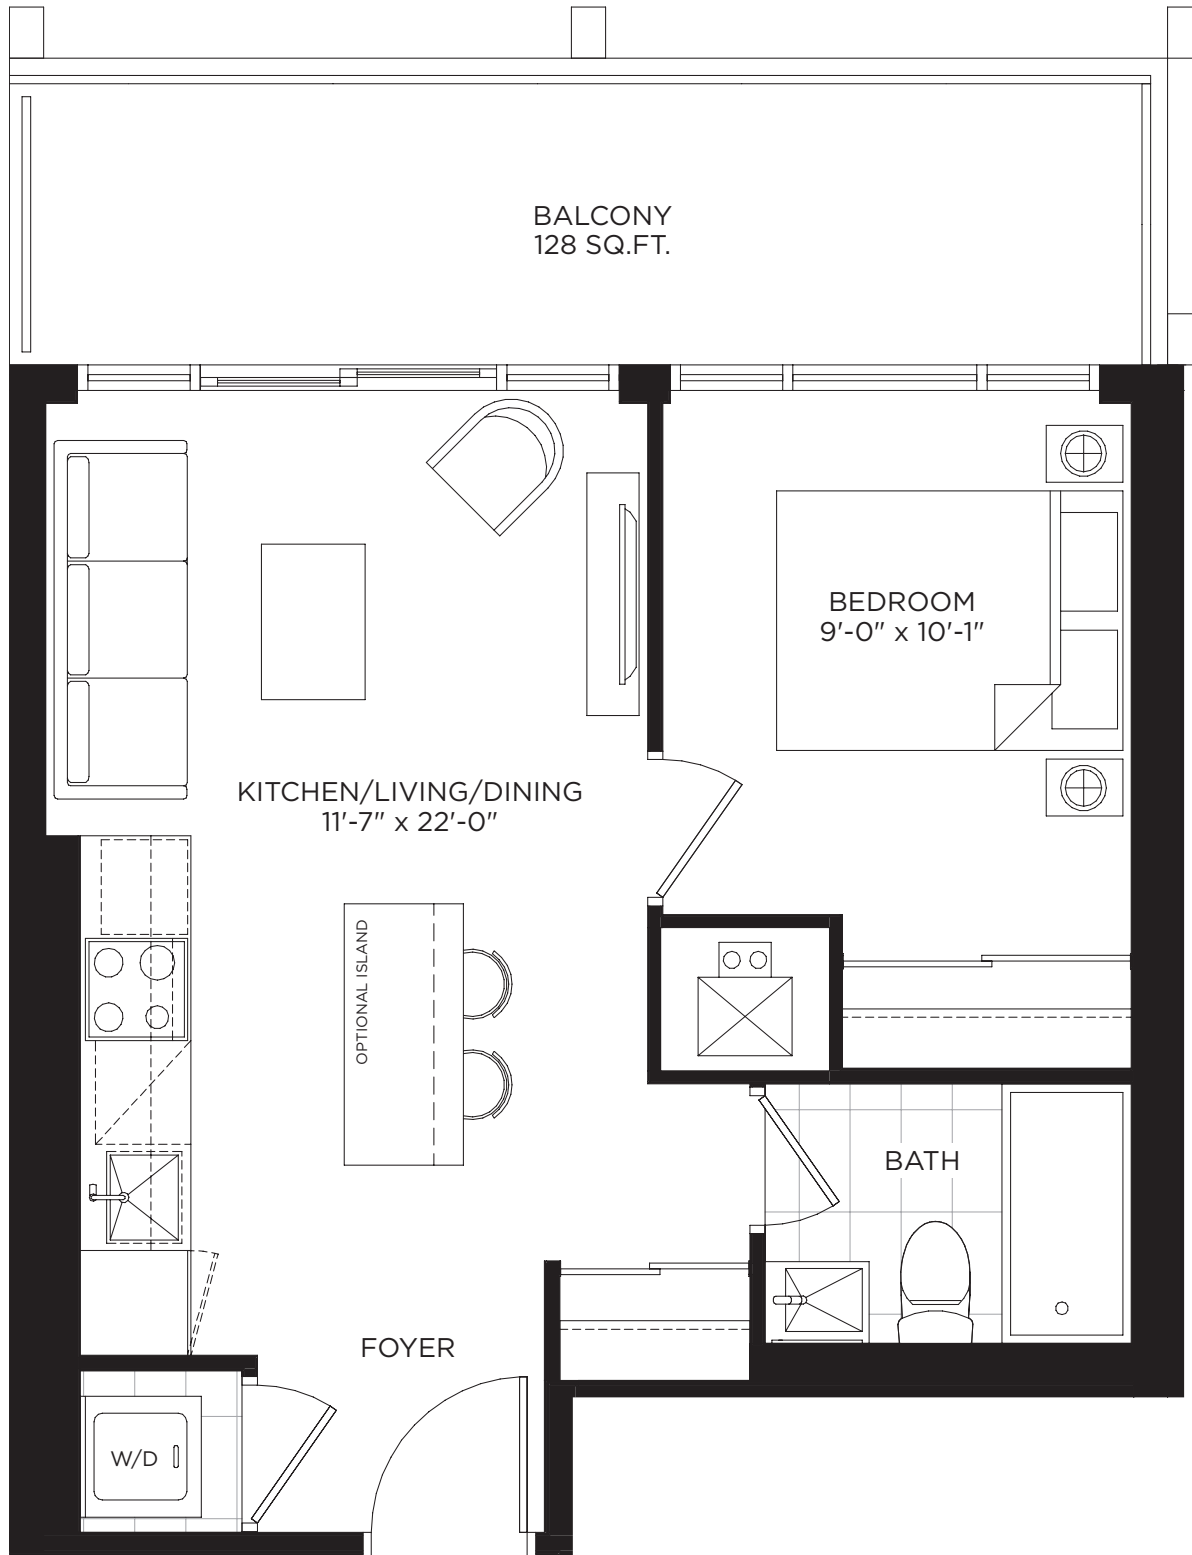

THE MORRISSEY

707 SQ.FT.

THE
BUCKINGHAM

GRAND CENTRAL MIMICO

FLOORPLAN COLLECTION

CENTRAL

THE BURBERRY

594 SQ.FT.

INDOOR: 466 SQ.FT. + OUTDOOR: 128 SQ.FT.

LEVEL 7-26

THE FLOYD

594 SQ.FT.

INDOOR: 466 SQ.FT. + OUTDOOR: 128 SQ.FT.

↑
N

LEVEL 7-26

THE GALLIANO

628 SQ.FT.

INDOOR: 500 SQ.FT. + OUTDOOR: 128 SQ.FT.

↑
N

LEVEL 7-26

THE GENESIS

617 SQ.FT.

INDOOR: 524 SQ.FT. + OUTDOOR: 93 SQ.FT.

LEVEL 7-26

LEVEL 7-26

LEVEL 7-26

THE ROXY

825 SQ.FT.

INDOOR: 654 SQ.FT. + OUTDOOR: 171 SQ.FT.

LEVEL 7-26

LEVEL 7-26

THE ZEPPELIN