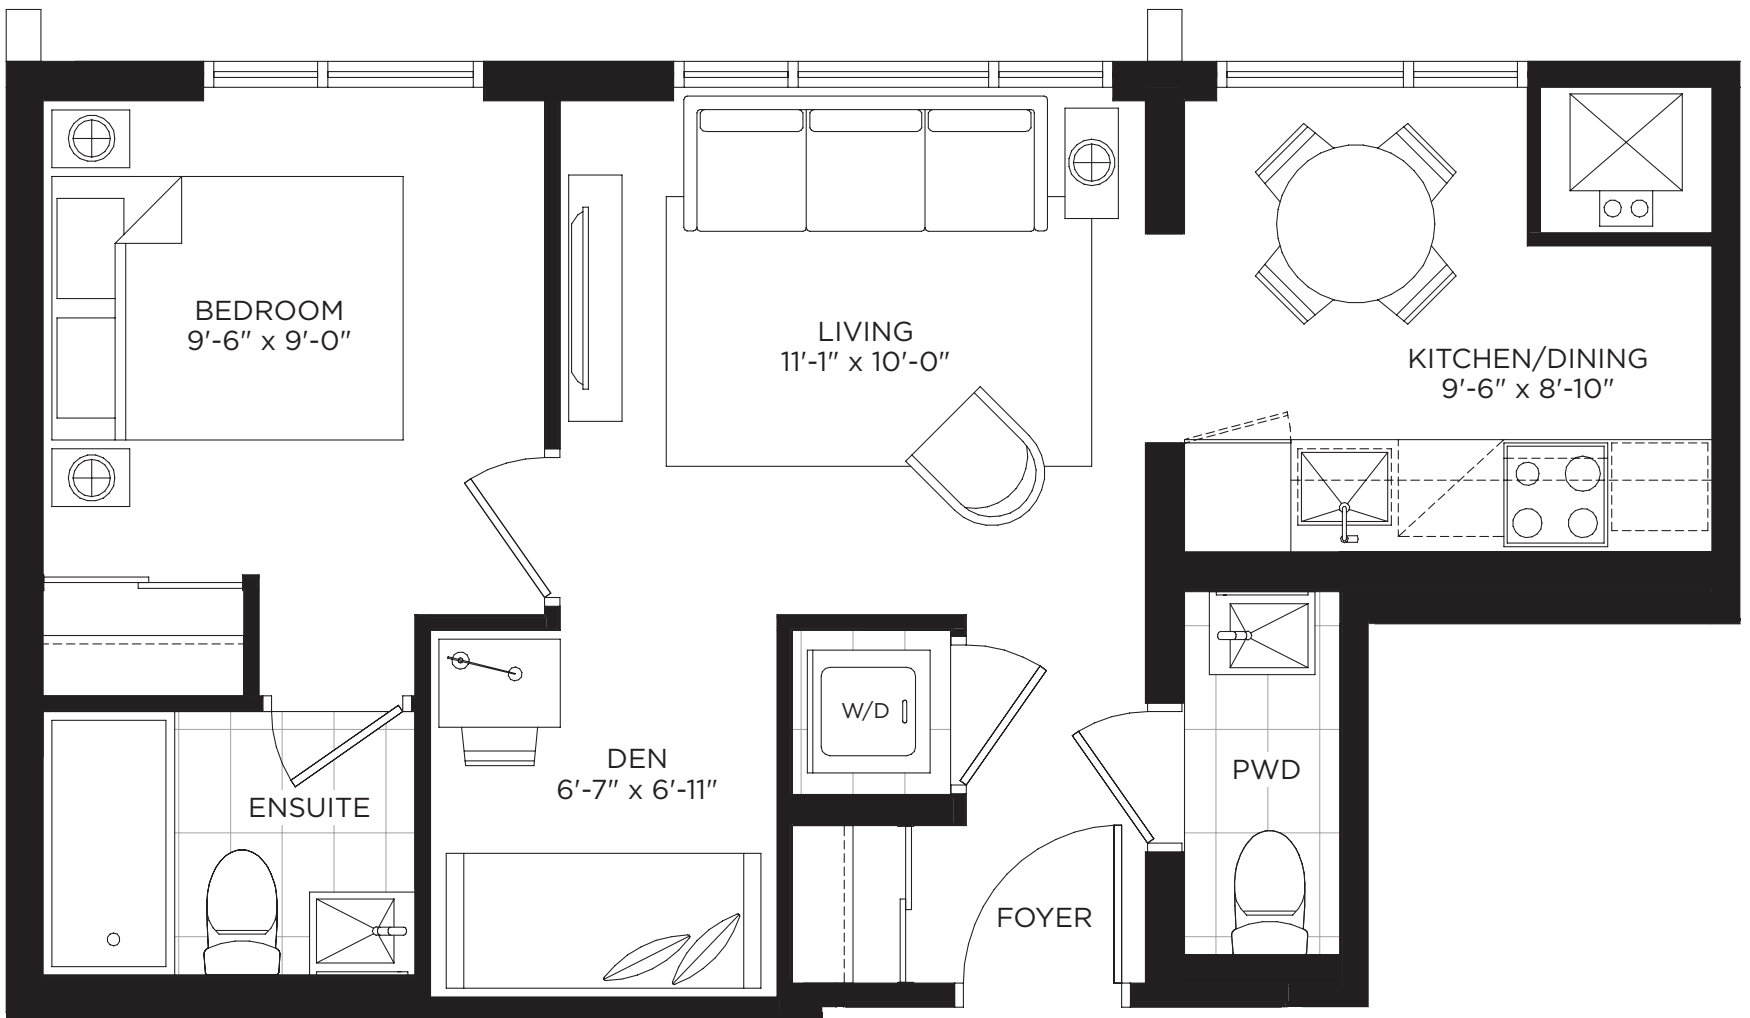

INDOOR: 466 SQ.FT. + OUTDOOR: 128 SQ.FT.

LEVEL 7-26

THE FLOYD

594 SQ.FT.

INDOOR: 466 SQ.FT. + OUTDOOR: 128 SQ.FT.

↑
N

LEVEL 7-26

THE GALLIANO

628 SQ.FT.

INDOOR: 500 SQ.FT. + OUTDOOR: 128 SQ.FT.

↑
N

LEVEL 7-26

THE GENESIS

617 SQ.FT.

INDOOR: 524 SQ.FT. + OUTDOOR: 93 SQ.FT.

LEVEL 7-26

LEVEL 7-26

LEVEL 7-26

THE ROXY

825 SQ.FT.

INDOOR: 654 SQ.FT. + OUTDOOR: 171 SQ.FT.

LEVEL 7-26

LEVEL 7-26

THE ZEPPELIN

992 SQ.FT.

INDOOR: 876 SQ.FT. + OUTDOOR: 116 SQ.FT.

↑
N

LEVEL 7-26