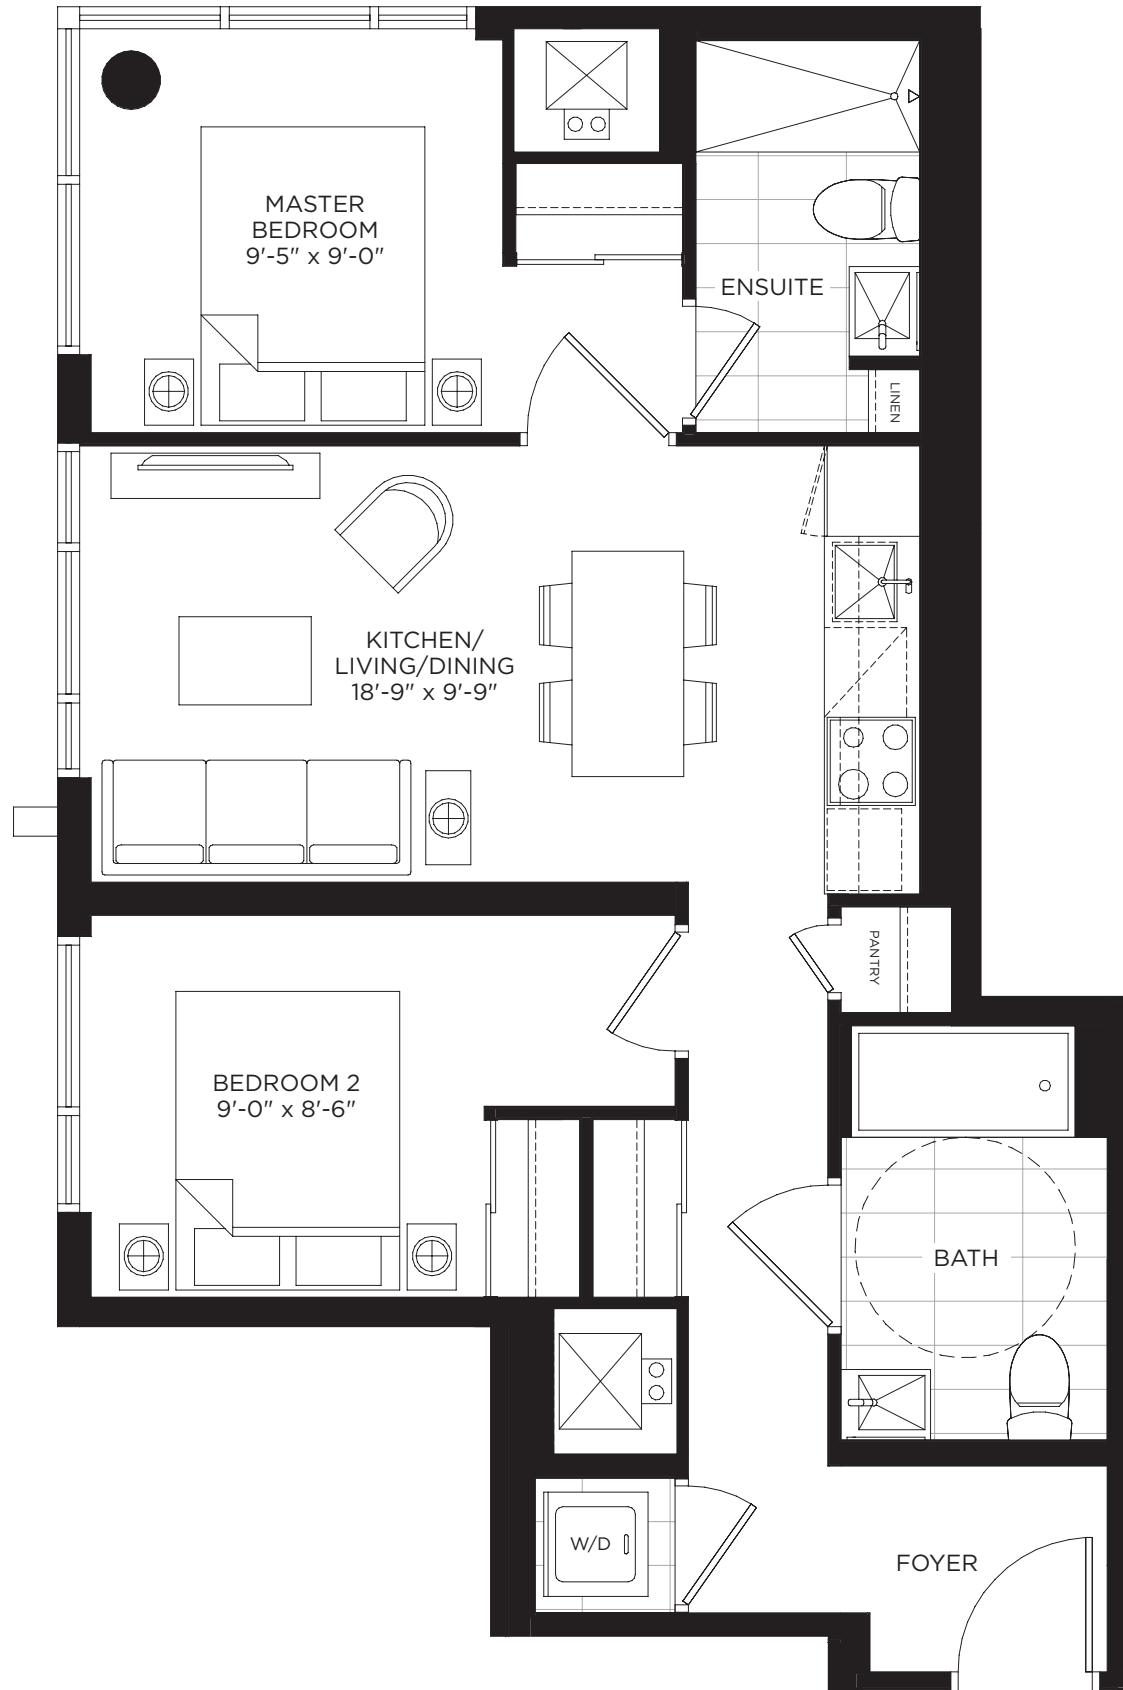

THE MORRISSEY

707 SQ.FT.

THE
BUCKINGHAM

GRAND CENTRAL MIMICO

FLOORPLAN COLLECTION

CENTRAL

THE BURBERRY

594 SQ.FT.

INDOOR: 466 SQ.FT. + OUTDOOR: 128 SQ.FT.

LEVEL 7-26

THE FLOYD

594 SQ.FT.

INDOOR: 466 SQ.FT. + OUTDOOR: 128 SQ.FT.

↑
N

LEVEL 7-26

THE GALLIANO

LEVEL 7-26

LEVEL 7-26

THE ROXY

825 SQ.FT.

INDOOR: 654 SQ.FT. + OUTDOOR: 171 SQ.FT.

LEVEL 7-26

LEVEL 7-26

THE ZEPPELIN

992 SQ.FT.

INDOOR: 876 SQ.FT. + OUTDOOR: 116 SQ.FT.

↑
N

LEVEL 7-26