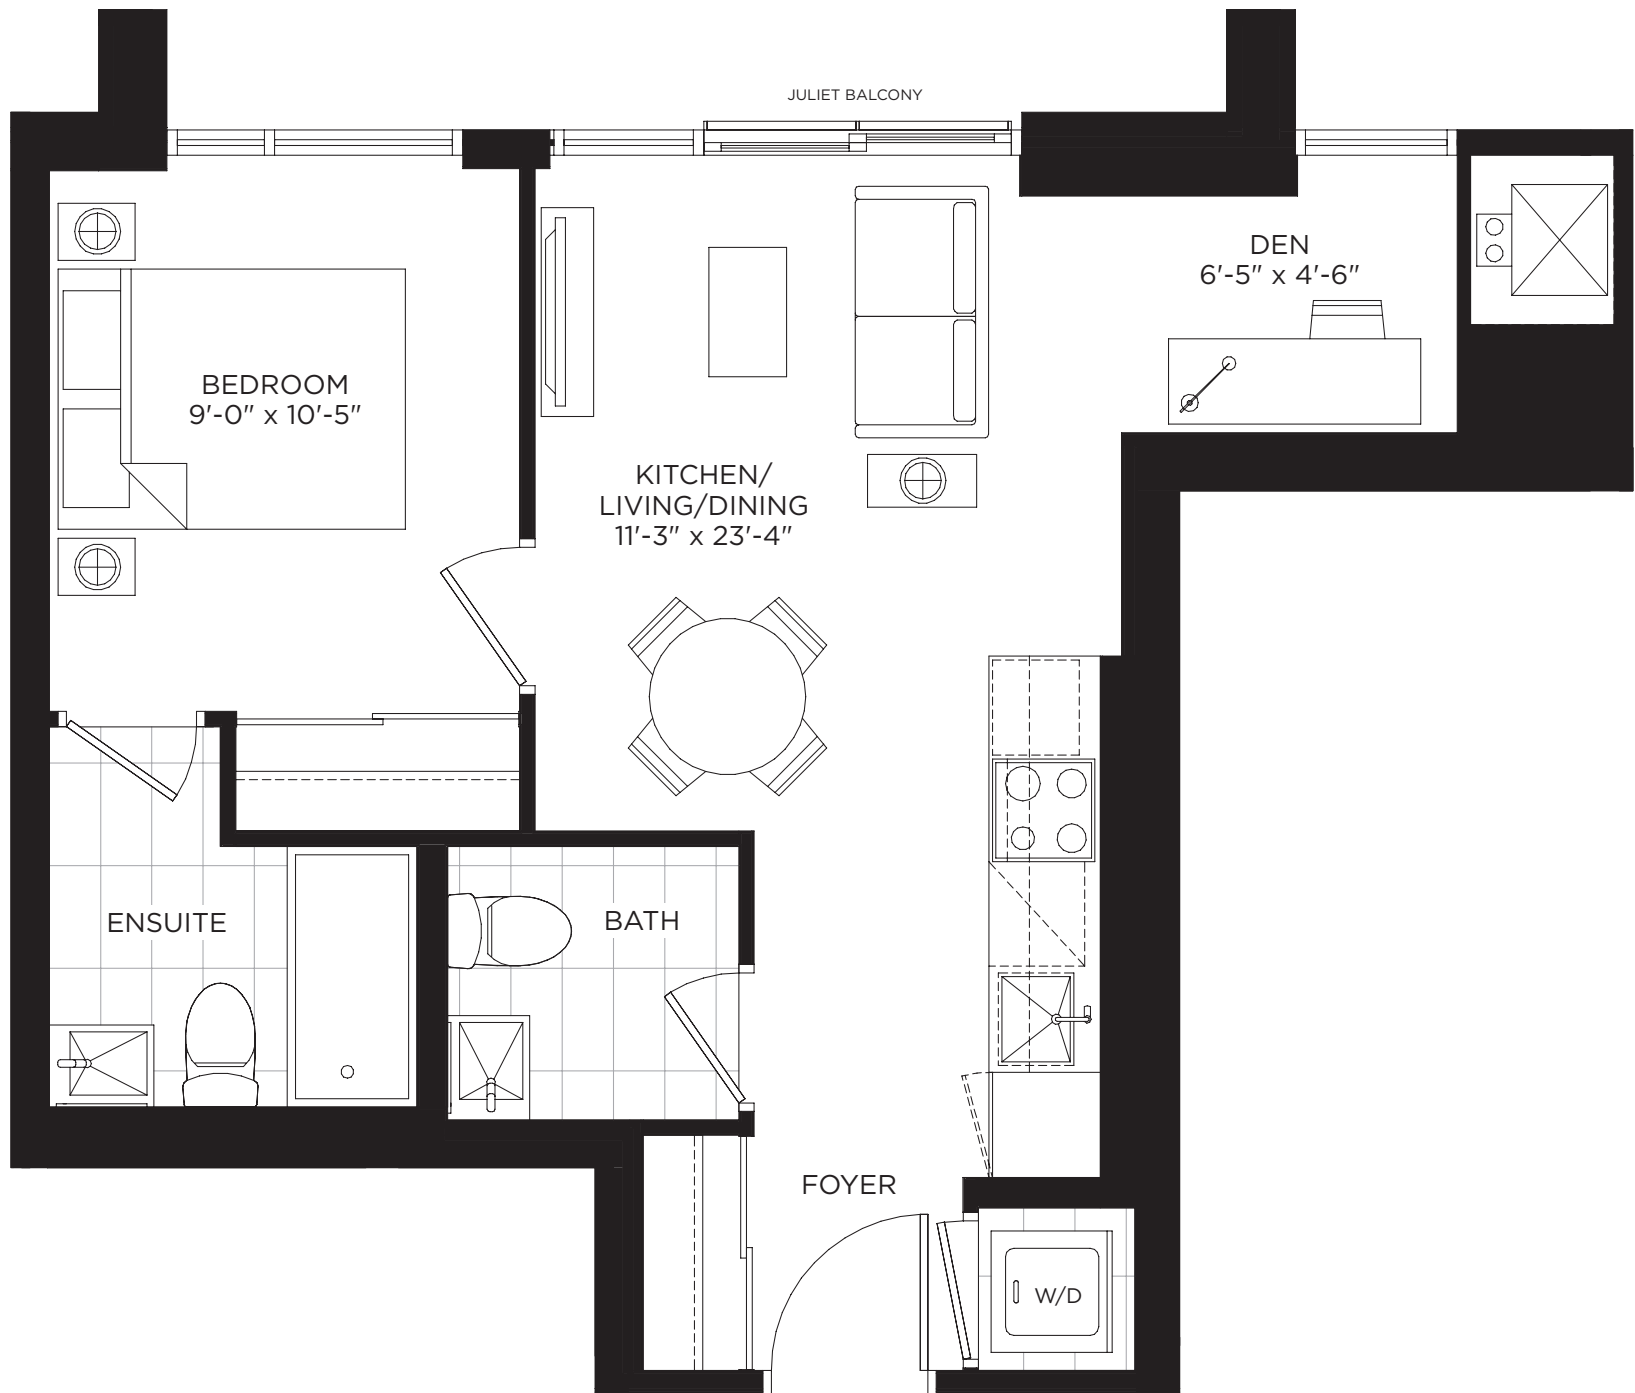

THE
BUCKINGHAM

GRAND CENTRAL MIMICO

FLOORPLAN COLLECTION

NORTH

LEVEL 2

LEVEL 3-4

LEVEL 5

LEVEL 6-12

THE MORRISSEY

707 SQ.FT.

THE
BUCKINGHAM

GRAND CENTRAL MIMICO

FLOORPLAN COLLECTION

CENTRAL

THE BURBERRY

594 SQ.FT.

INDOOR: 466 SQ.FT. + OUTDOOR: 128 SQ.FT.

LEVEL 7-26

THE FLOYD

594 SQ.FT.

INDOOR: 466 SQ.FT. + OUTDOOR: 128 SQ.FT.

↑
N

LEVEL 7-26

THE GALLIANO

LEVEL 7-26

LEVEL 7-26

THE ROXY

825 SQ.FT.

INDOOR: 654 SQ.FT. + OUTDOOR: 171 SQ.FT.

LEVEL 7-26

LEVEL 7-26

THE ZEPPELIN