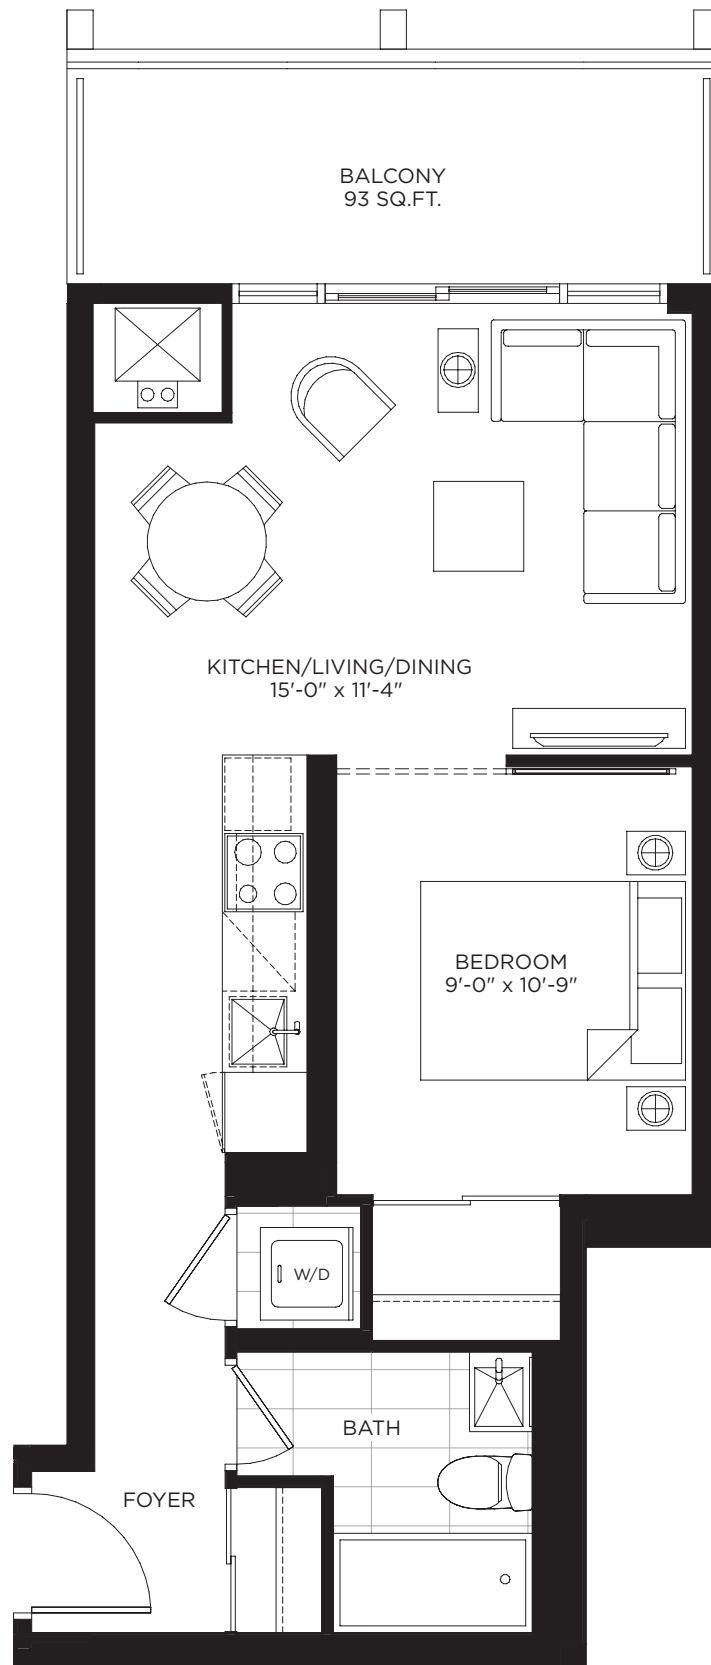

THE MORRISSEY

707 SQ.FT.

THE
BUCKINGHAM

GRAND CENTRAL MIMICO

FLOORPLAN COLLECTION

CENTRAL

THE BURBERRY

594 SQ.FT.

INDOOR: 466 SQ.FT. + OUTDOOR: 128 SQ.FT.

LEVEL 7-26

THE FLOYD

594 SQ.FT.

INDOOR: 466 SQ.FT. + OUTDOOR: 128 SQ.FT.

↑
N

LEVEL 7-26

THE GALLIANO

628 SQ.FT.

INDOOR: 500 SQ.FT. + OUTDOOR: 128 SQ.FT.

↑
N

LEVEL 7-26

THE GENESIS

617 SQ.FT.

INDOOR: 524 SQ.FT. + OUTDOOR: 93 SQ.FT.

LEVEL 7-26

LEVEL 7-26

LEVEL 7-26

THE ROXY

825 SQ.FT.

INDOOR: 654 SQ.FT. + OUTDOOR: 171 SQ.FT.

LEVEL 7-26

LEVEL 7-26

THE ZEPPELIN