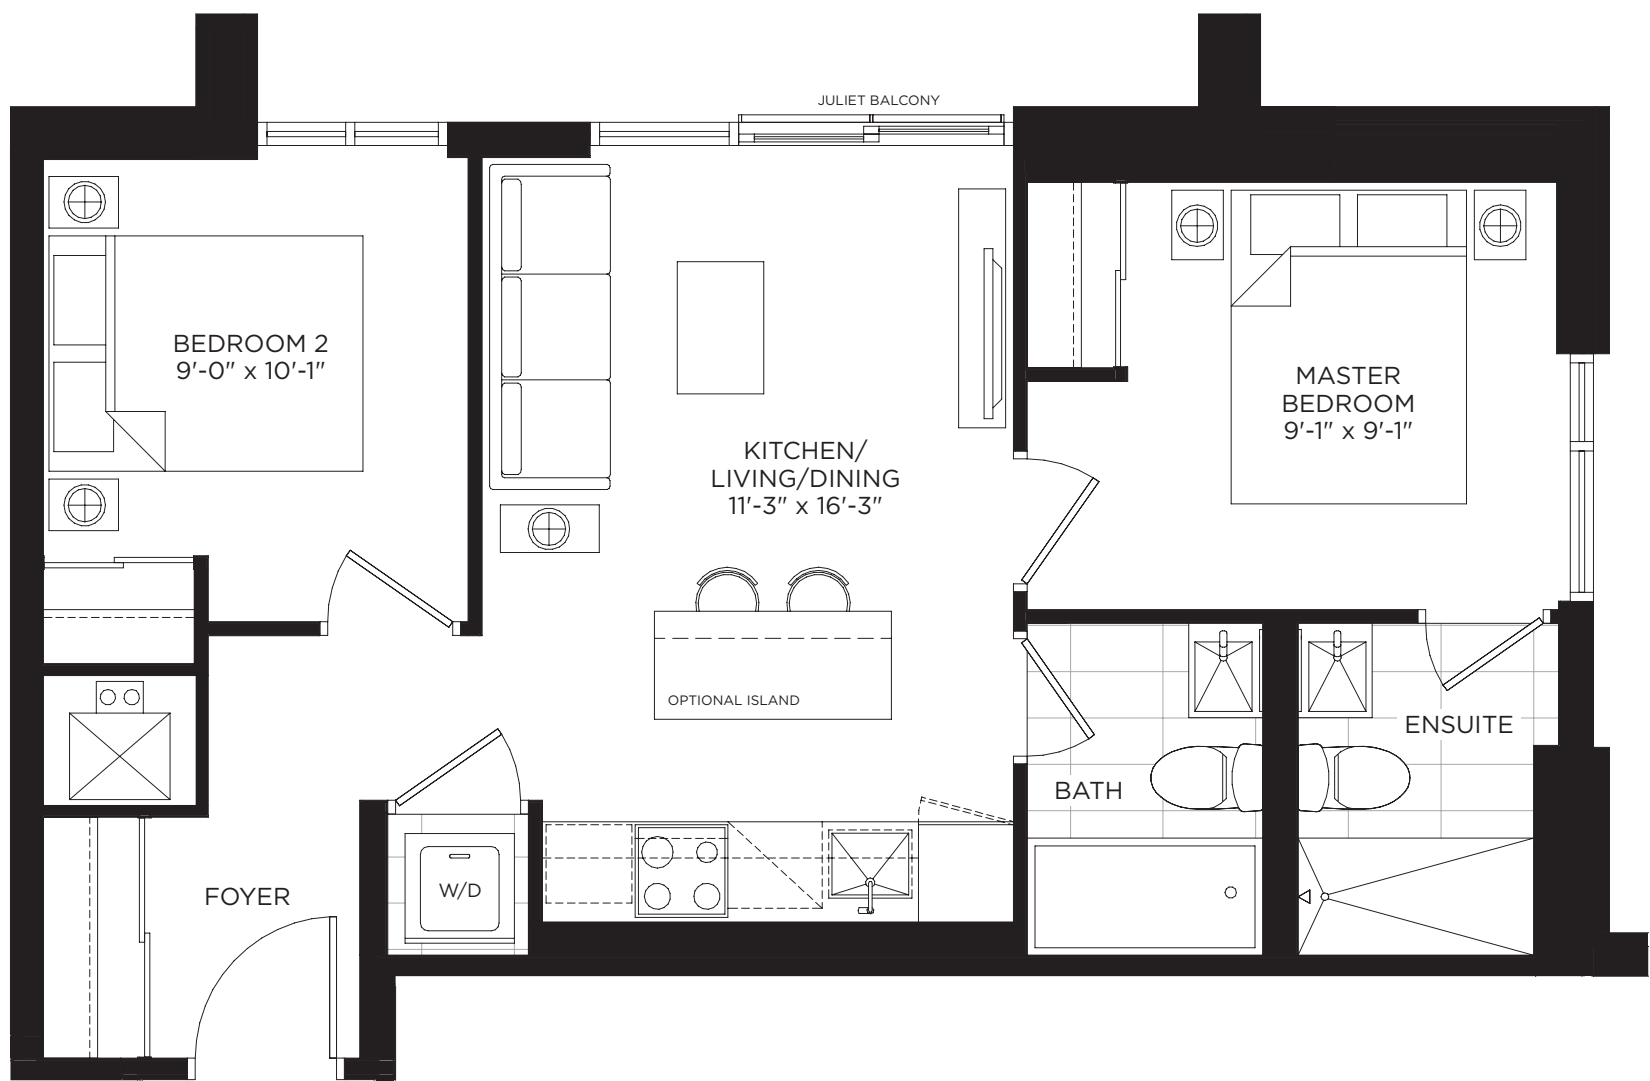

THE
BUCKINGHAM

GRAND CENTRAL MIMICO

FLOORPLAN COLLECTION

NORTH

LEVEL 2

LEVEL 3-4

LEVEL 5

LEVEL 6-12

THE MORRISSEY

707 SQ.FT.

THE
BUCKINGHAM

GRAND CENTRAL MIMICO

FLOORPLAN COLLECTION

CENTRAL

THE BURBERRY

594 SQ.FT.

INDOOR: 466 SQ.FT. + OUTDOOR: 128 SQ.FT.

LEVEL 7-26

THE FLOYD

594 SQ.FT.

INDOOR: 466 SQ.FT. + OUTDOOR: 128 SQ.FT.

↑
N

LEVEL 7-26

THE GALLIANO

LEVEL 7-26

LEVEL 7-26

THE ROXY

825 SQ.FT.

INDOOR: 654 SQ.FT. + OUTDOOR: 171 SQ.FT.

LEVEL 7-26

LEVEL 7-26

THE ZEPPELIN