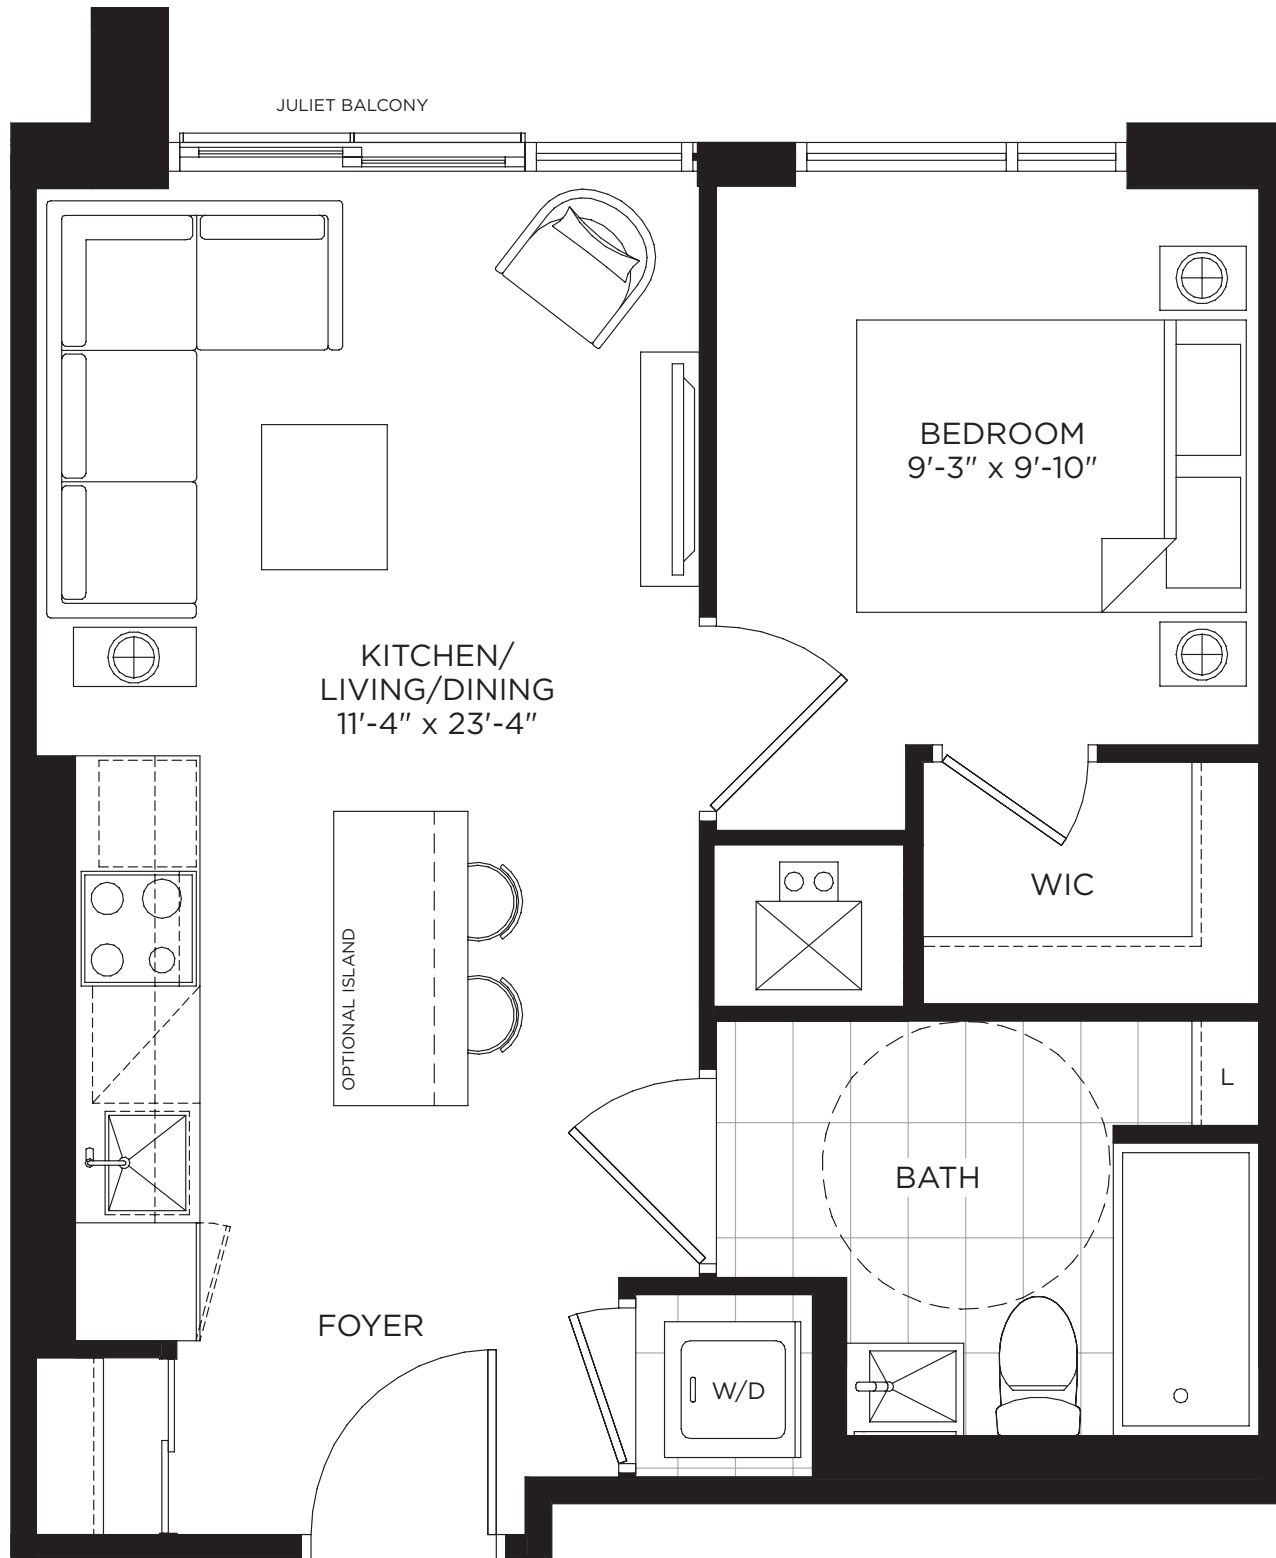

THE
BUCKINGHAM

GRAND CENTRAL MIMICO

FLOORPLAN COLLECTION

NORTH

LEVEL 2

LEVEL 3-4

LEVEL 5

LEVEL 6-12

THE MORRISSEY

707 SQ.FT.

THE
BUCKINGHAM

GRAND CENTRAL MIMICO

FLOORPLAN COLLECTION

CENTRAL

THE BURBERRY

594 SQ.FT.

INDOOR: 466 SQ.FT. + OUTDOOR: 128 SQ.FT.

LEVEL 7-26

THE FLOYD

594 SQ.FT.

INDOOR: 466 SQ.FT. + OUTDOOR: 128 SQ.FT.

↑
N

LEVEL 7-26

THE GALLIANO

LEVEL 7-26

LEVEL 7-26

THE ROXY

825 SQ.FT.

INDOOR: 654 SQ.FT. + OUTDOOR: 171 SQ.FT.

LEVEL 7-26

LEVEL 7-26

THE ZEPPELIN