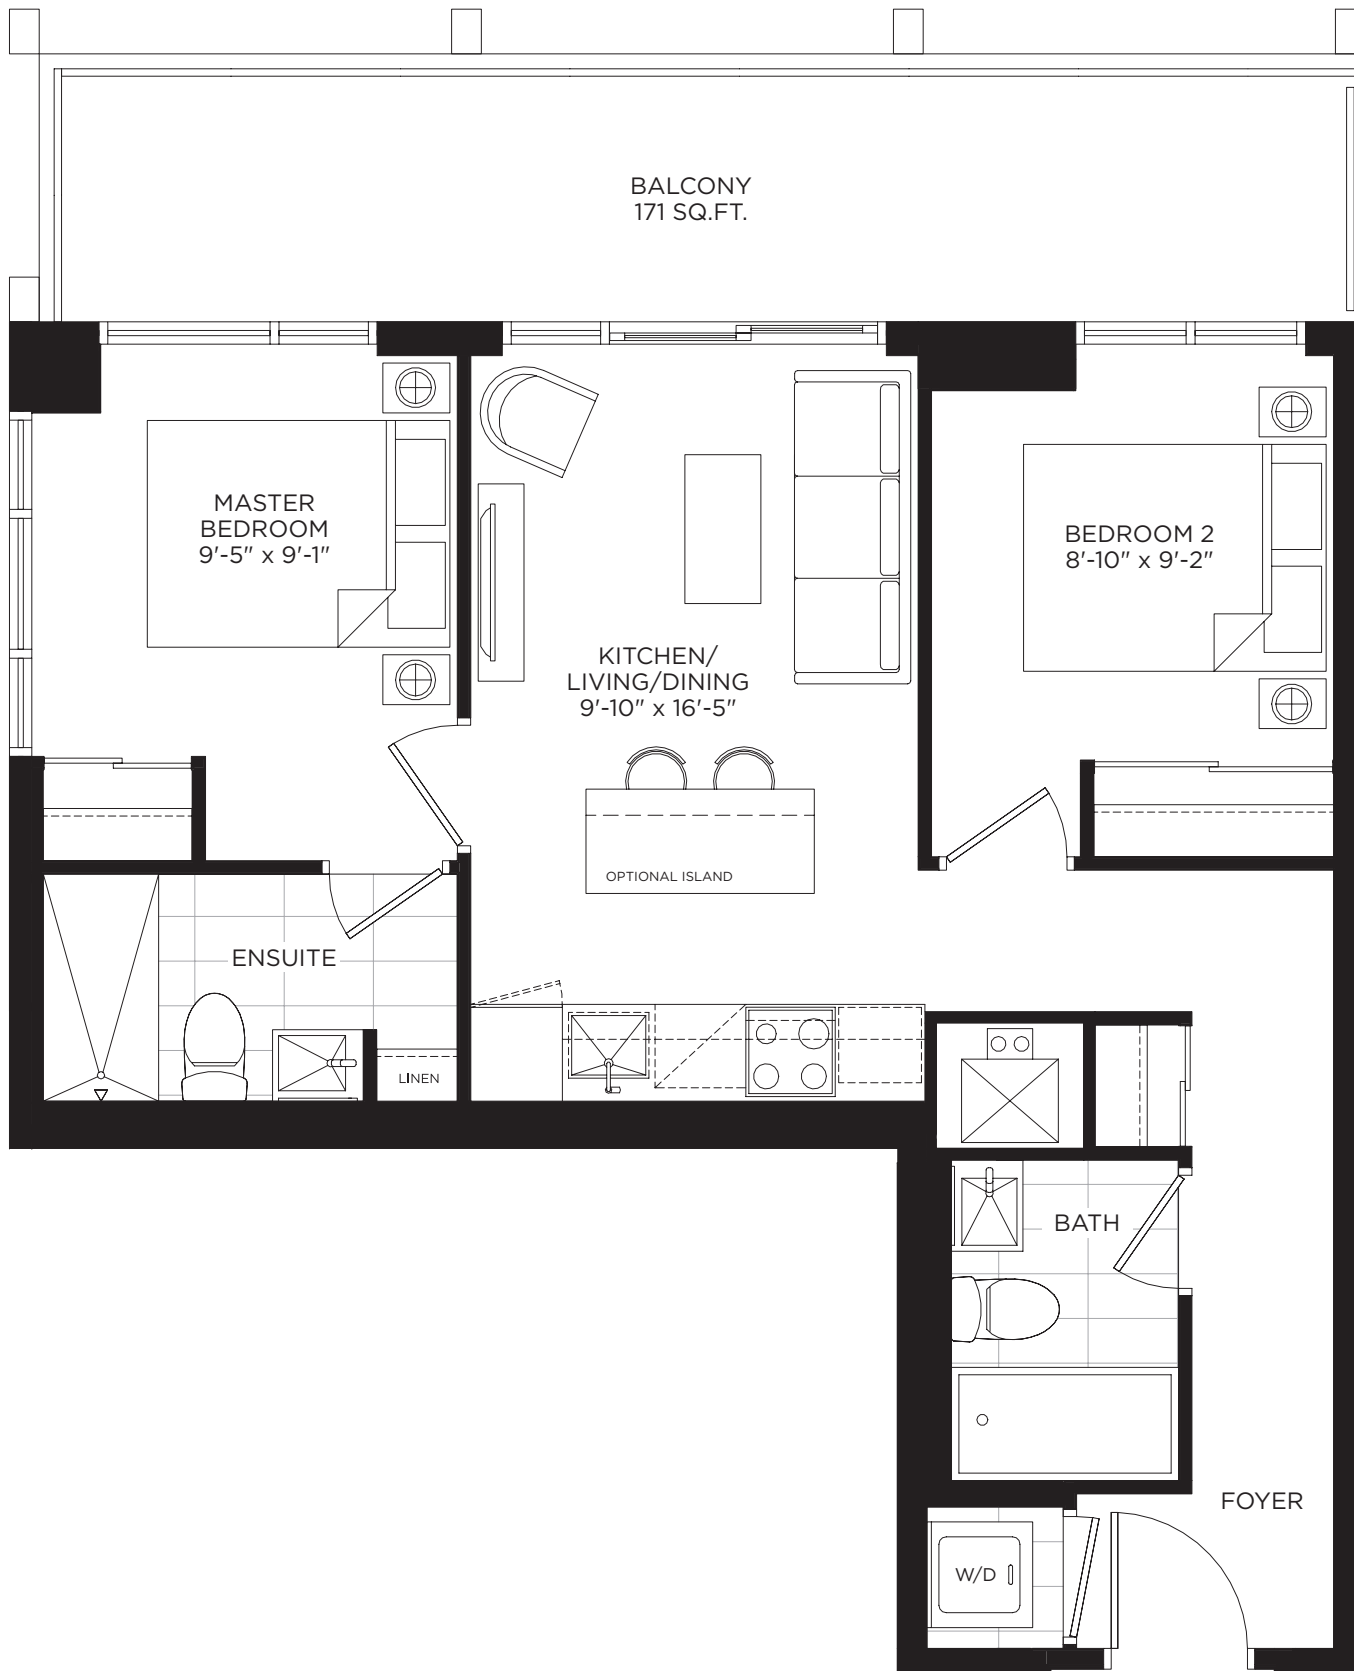

THE MORRISSEY

707 SQ.FT.

THE
BUCKINGHAM

GRAND CENTRAL MIMICO

FLOORPLAN COLLECTION

CENTRAL

THE BURBERRY

594 SQ.FT.

INDOOR: 466 SQ.FT. + OUTDOOR: 128 SQ.FT.

LEVEL 7-26

THE FLOYD

594 SQ.FT.

INDOOR: 466 SQ.FT. + OUTDOOR: 128 SQ.FT.

↑
N

LEVEL 7-26

THE GALLIANO

LEVEL 7-26

LEVEL 7-26

THE ROXY

825 SQ.FT.

INDOOR: 654 SQ.FT. + OUTDOOR: 171 SQ.FT.

LEVEL 7-26

LEVEL 7-26

THE ZEPPELIN

992 SQ.FT.

INDOOR: 876 SQ.FT. + OUTDOOR: 116 SQ.FT.

↑
N

LEVEL 7-26