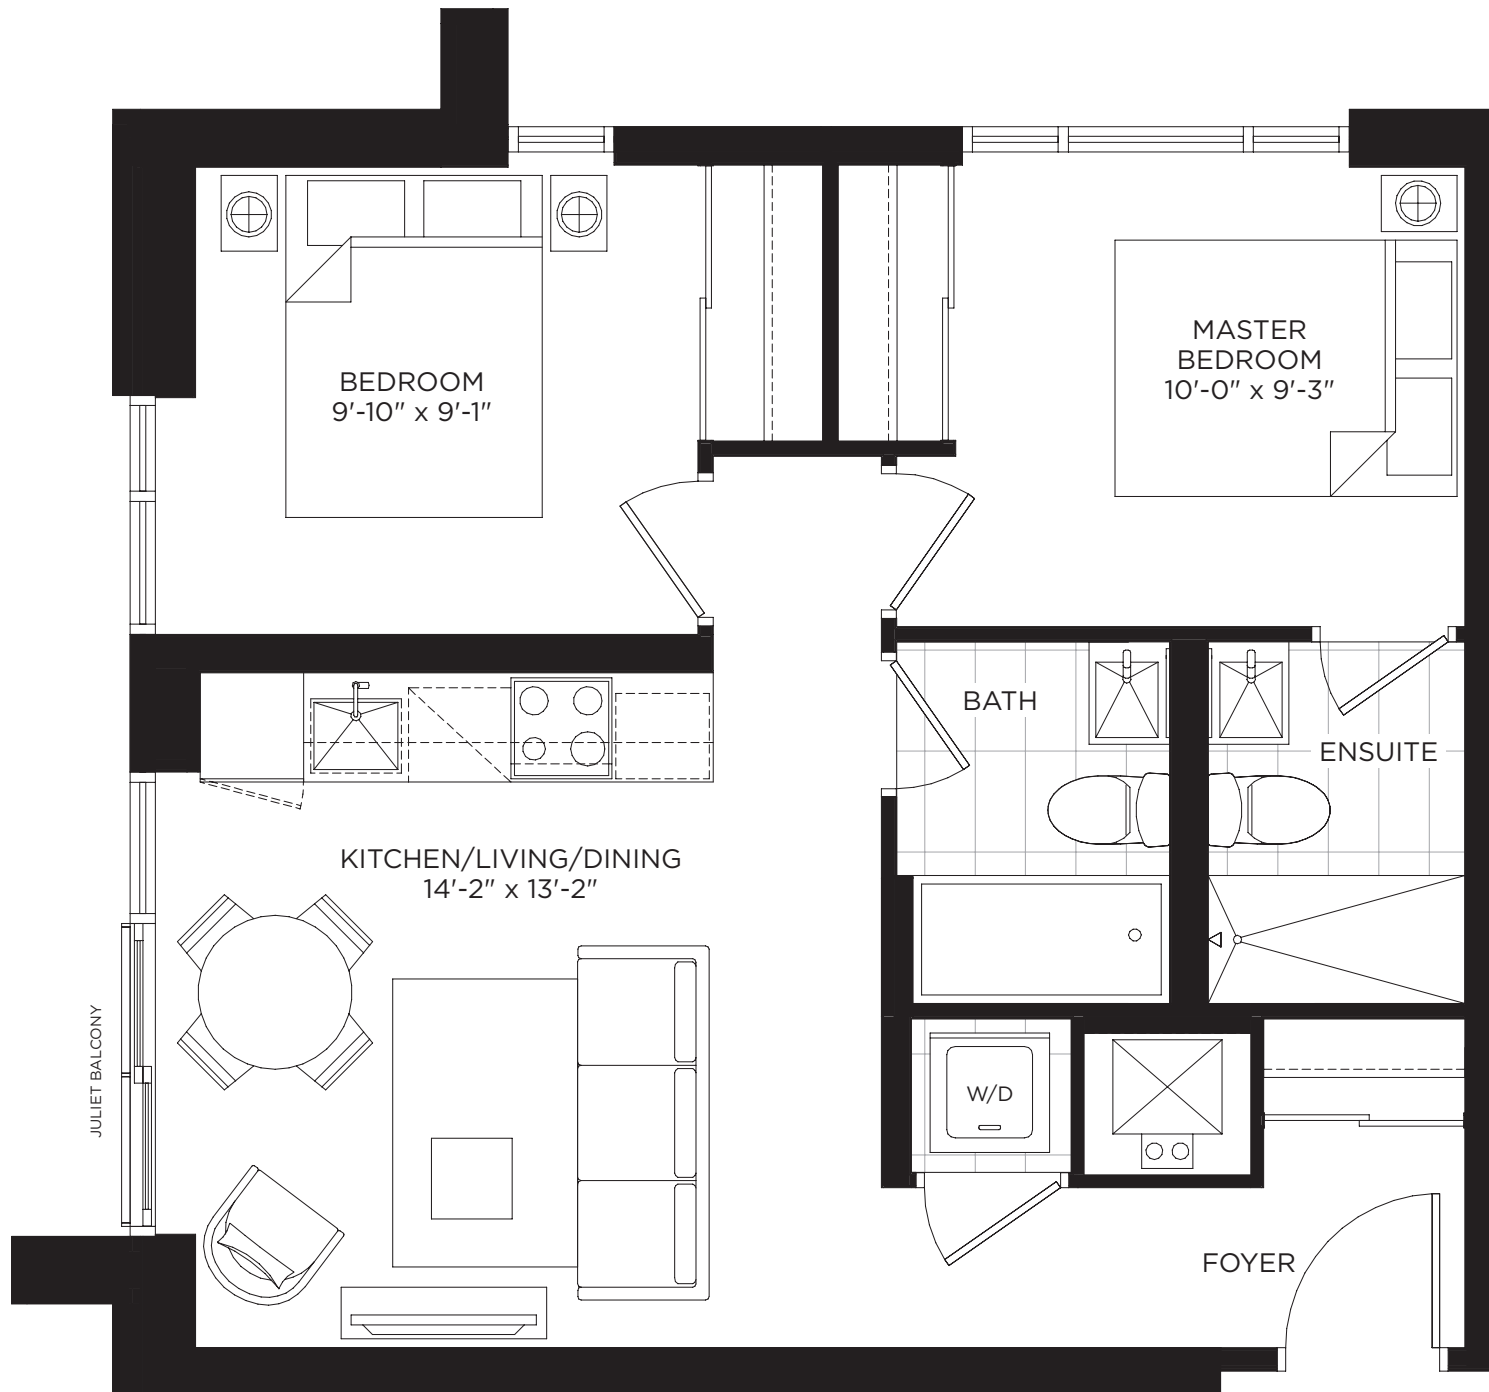

THE
BUCKINGHAM

GRAND CENTRAL MIMICO

FLOORPLAN COLLECTION

NORTH

LEVEL 2

LEVEL 3-4

LEVEL 5

LEVEL 6-12

THE MORRISSEY

707 SQ.FT.

THE
BUCKINGHAM

GRAND CENTRAL MIMICO

FLOORPLAN COLLECTION

CENTRAL

THE BURBERRY

594 SQ.FT.

INDOOR: 466 SQ.FT. + OUTDOOR: 128 SQ.FT.

LEVEL 7-26

THE FLOYD

594 SQ.FT.

INDOOR: 466 SQ.FT. + OUTDOOR: 128 SQ.FT.

↑
N

LEVEL 7-26

THE GALLIANO

LEVEL 7-26

LEVEL 7-26

THE ROXY

825 SQ.FT.

INDOOR: 654 SQ.FT. + OUTDOOR: 171 SQ.FT.

LEVEL 7-26

LEVEL 7-26

THE ZEPPELIN