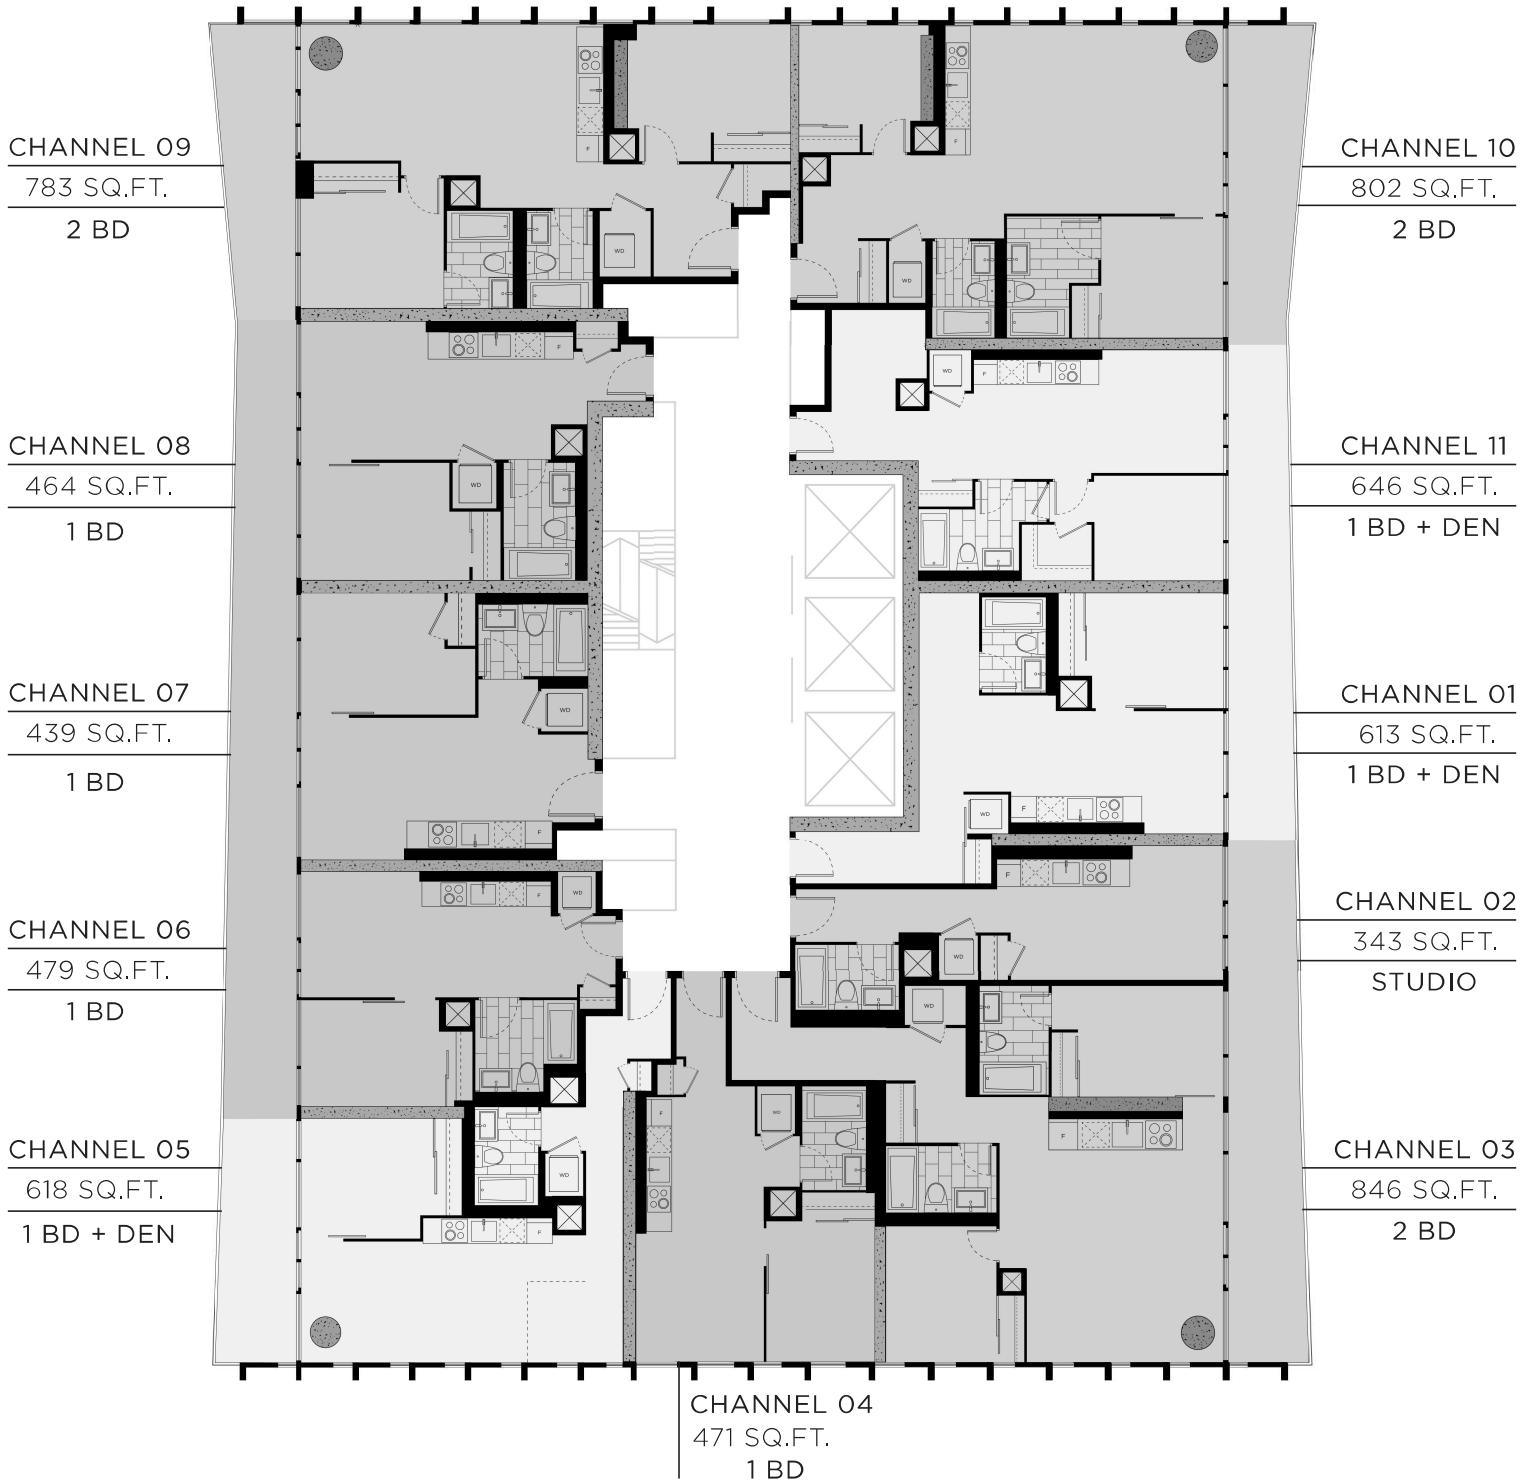

# TYPICAL SUITES

LEVELS 3-30

# TELEVISION CITY

one bedroom
  one bedroom + den
  two bedroom
  studio

Window(s), balcony and balcony door may shift in size and/or location. Actual floor area may differ from stated floor area. All prices, sizes and specifications are subject to change without notice. E. &O.E.