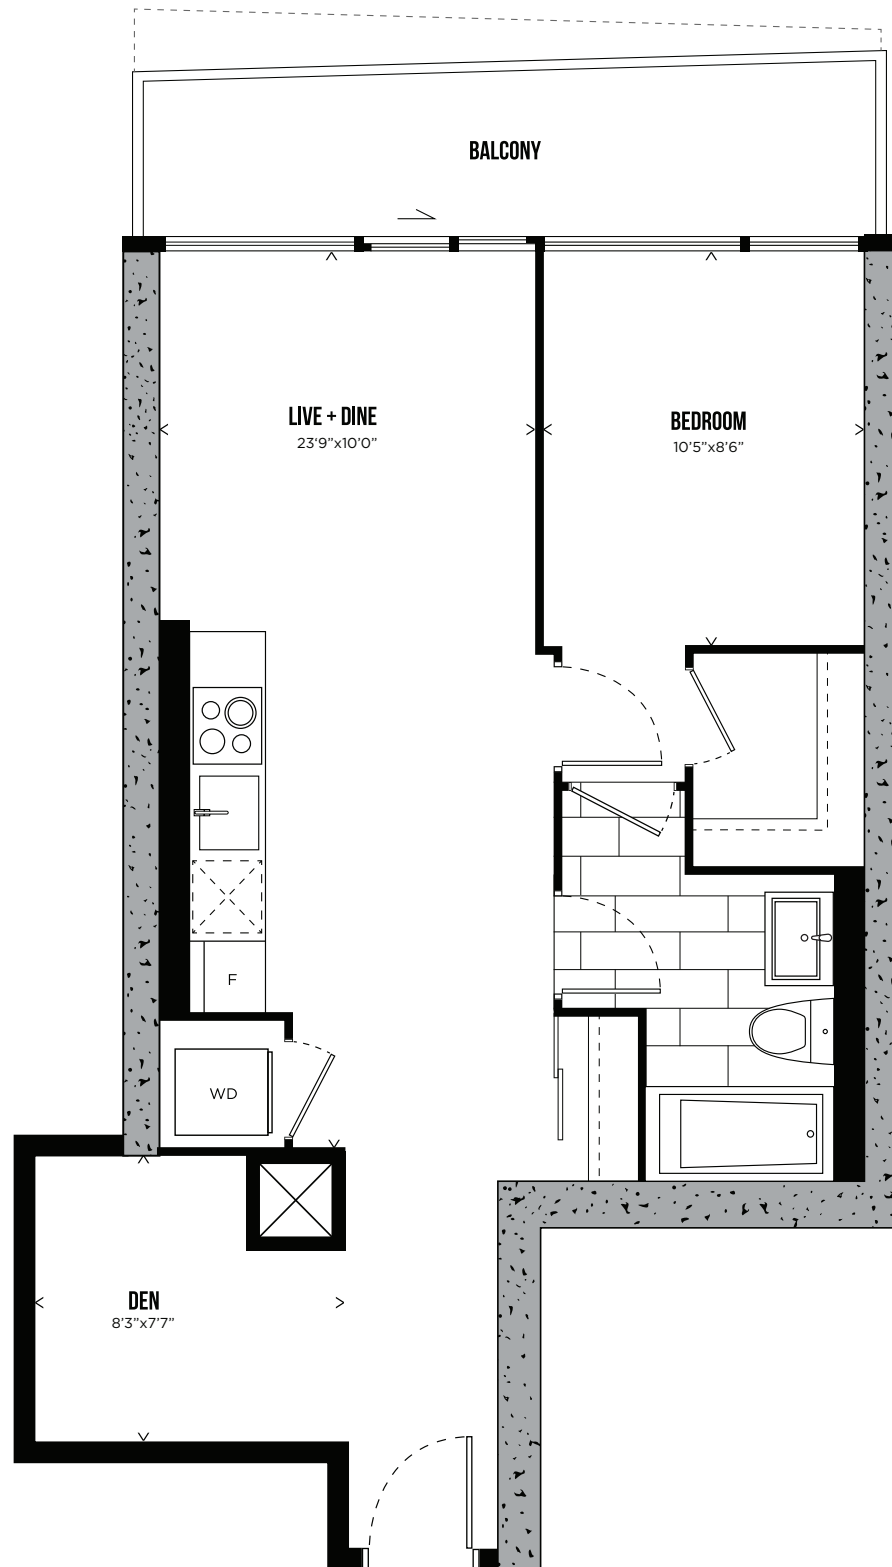

CHANNEL 11

ONE BEDROOM + DEN

646 SQ.FT.

LEVELS 3-30