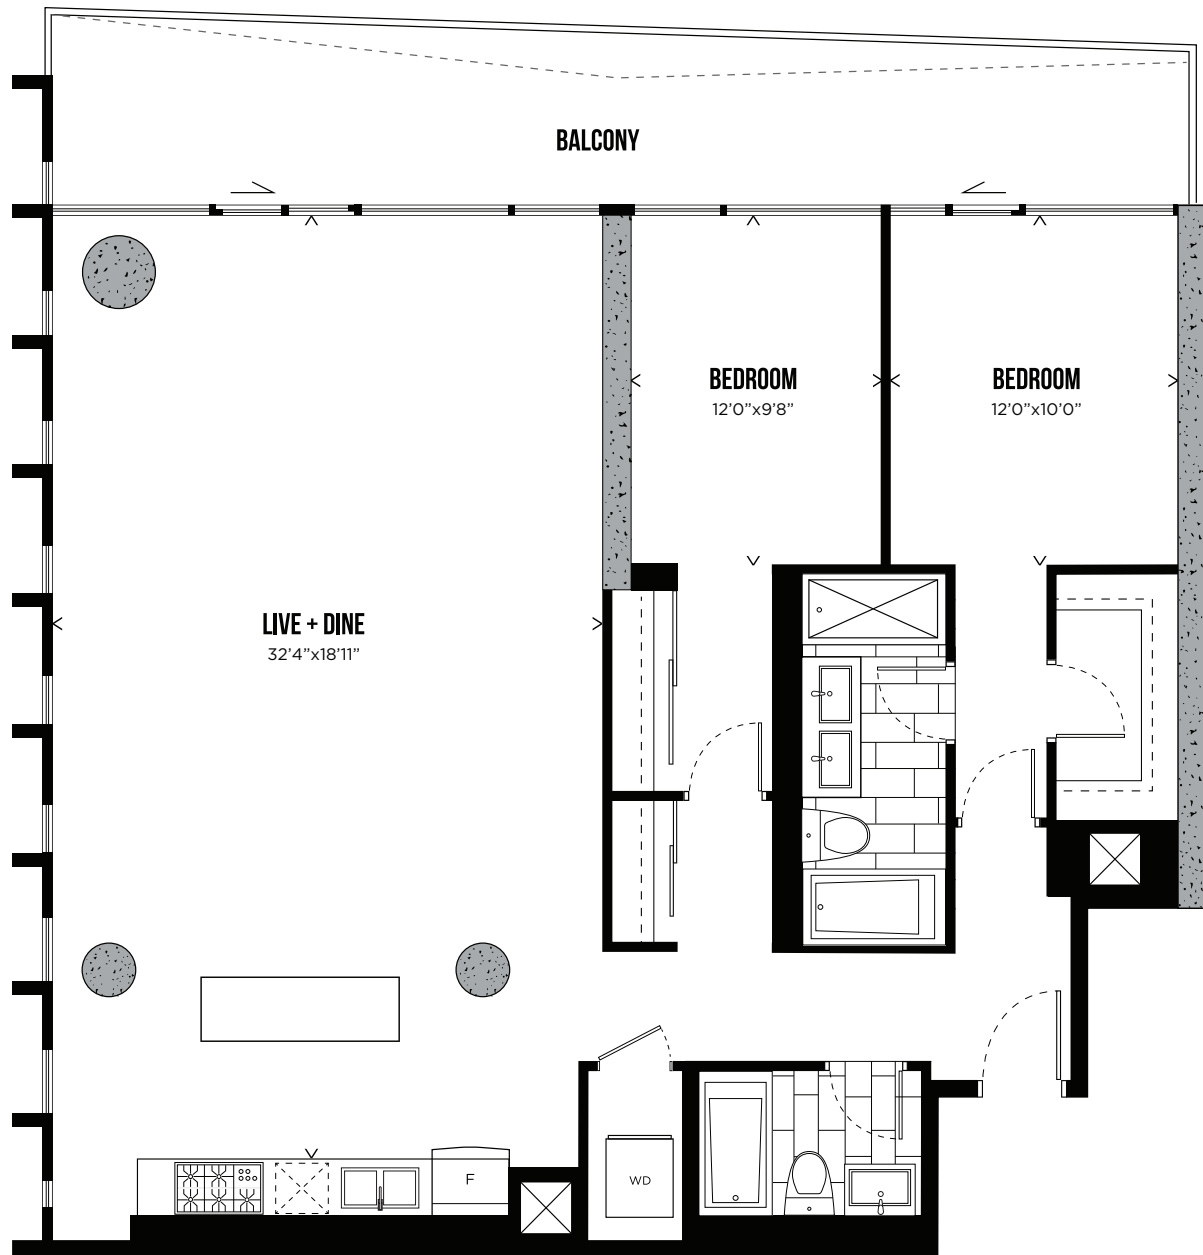

PH
02

CHANNEL PH02

TWO BEDROOM 1,394 SQ.FT.