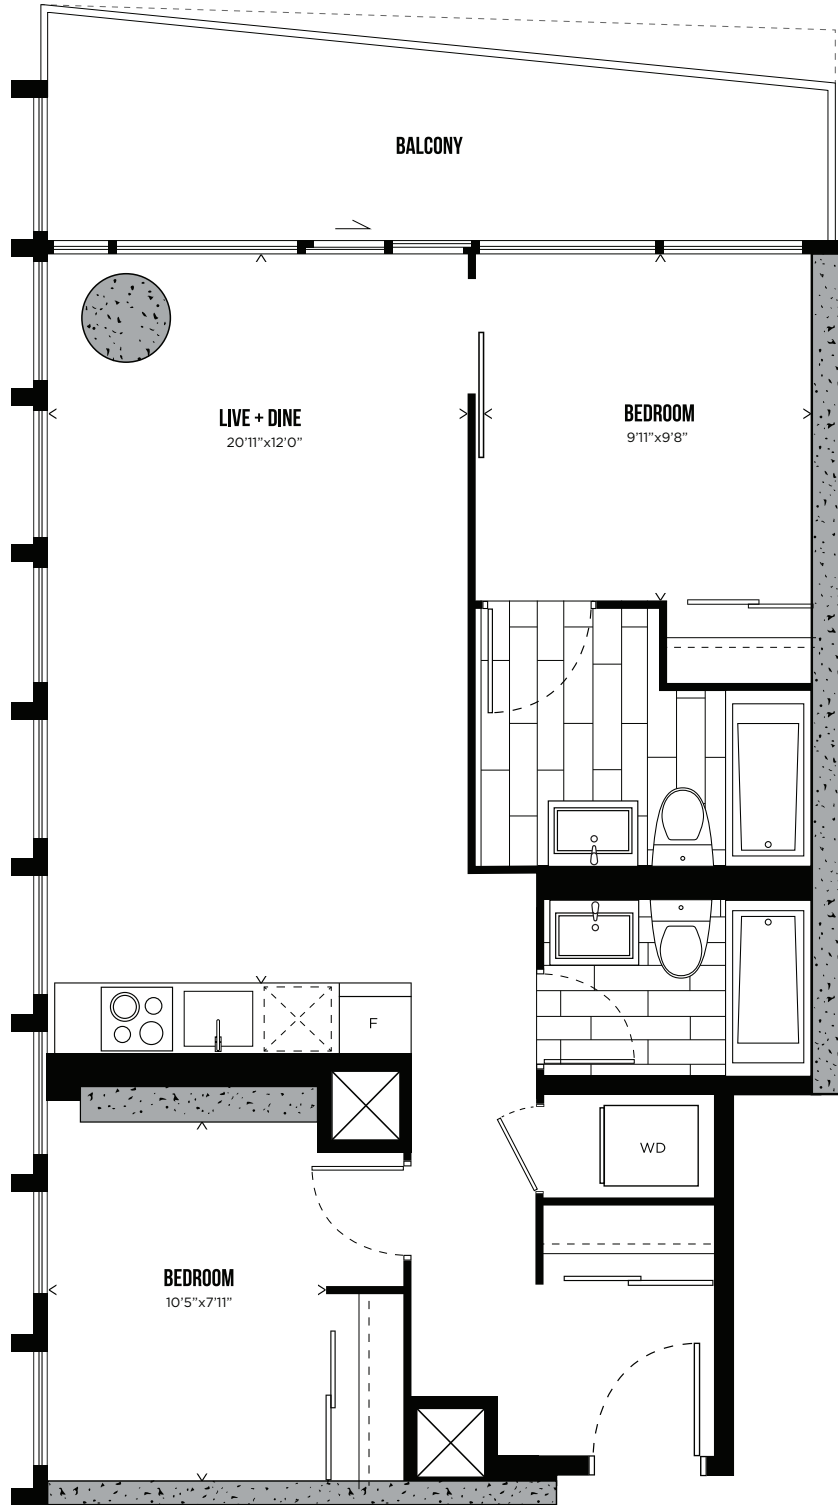

CHANNEL 10

TWO BEDROOM

802 SQ.FT.

LEVELS 3-30