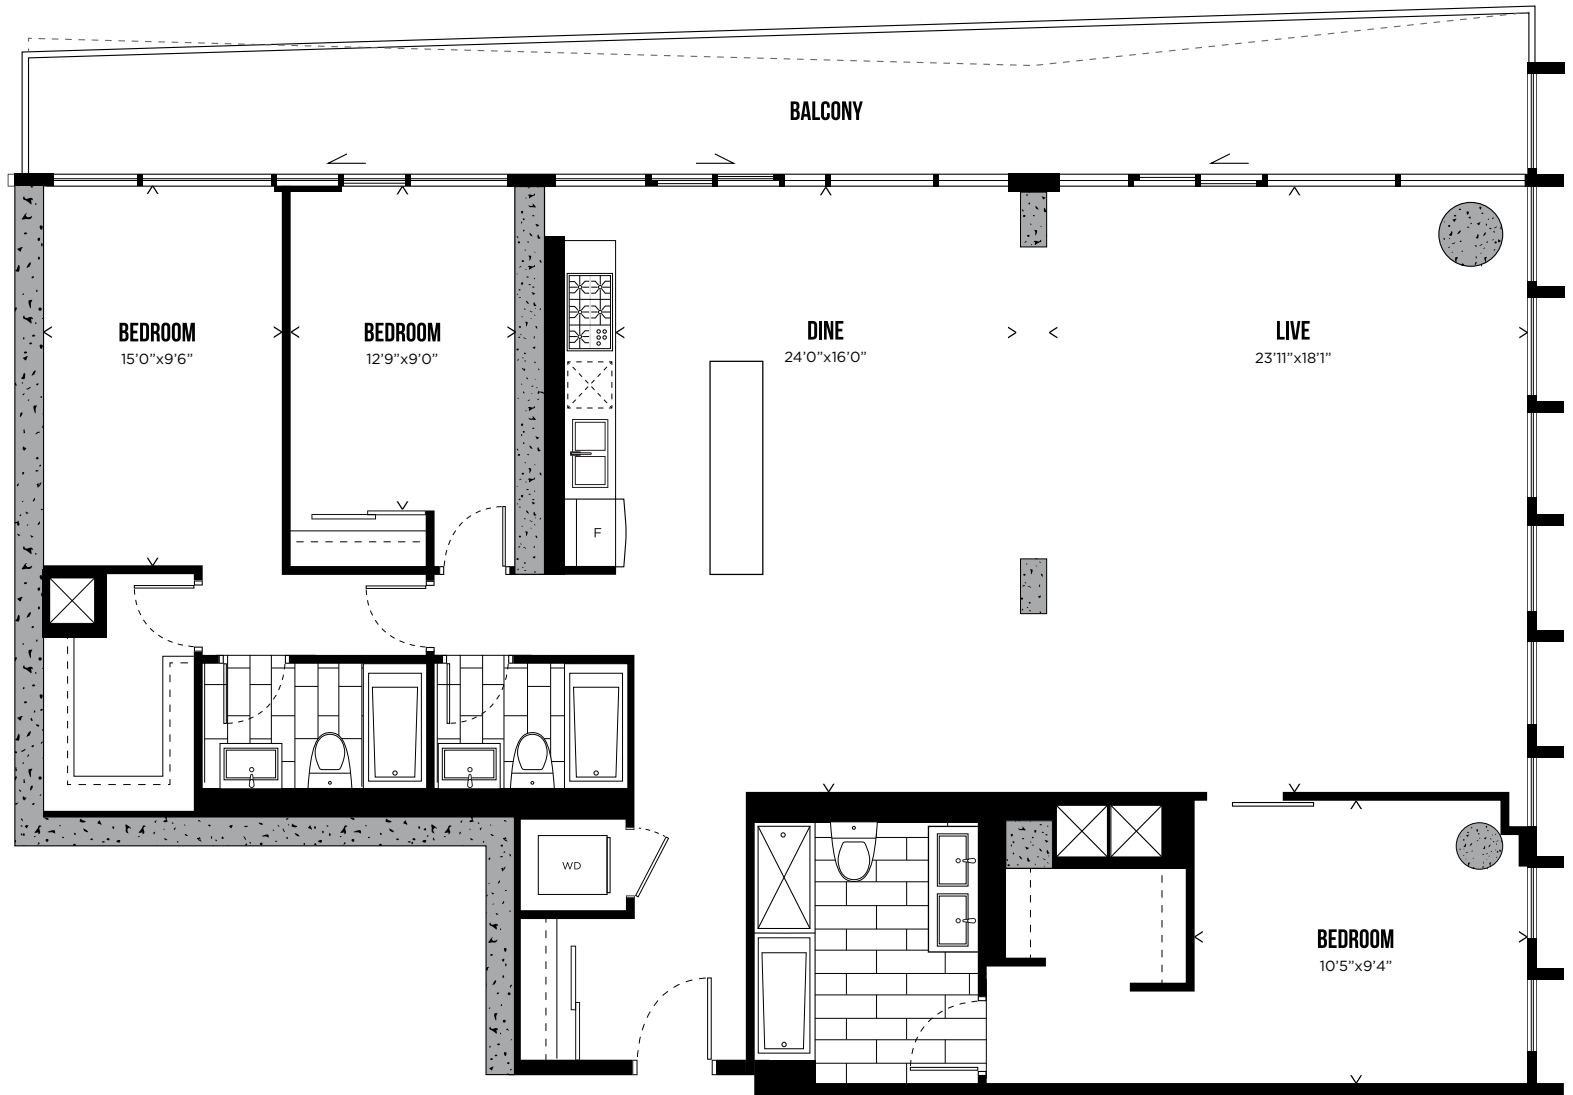

PH
01

CHANNEL PH01

THREE BEDROOM 2,010 SQ.FT.