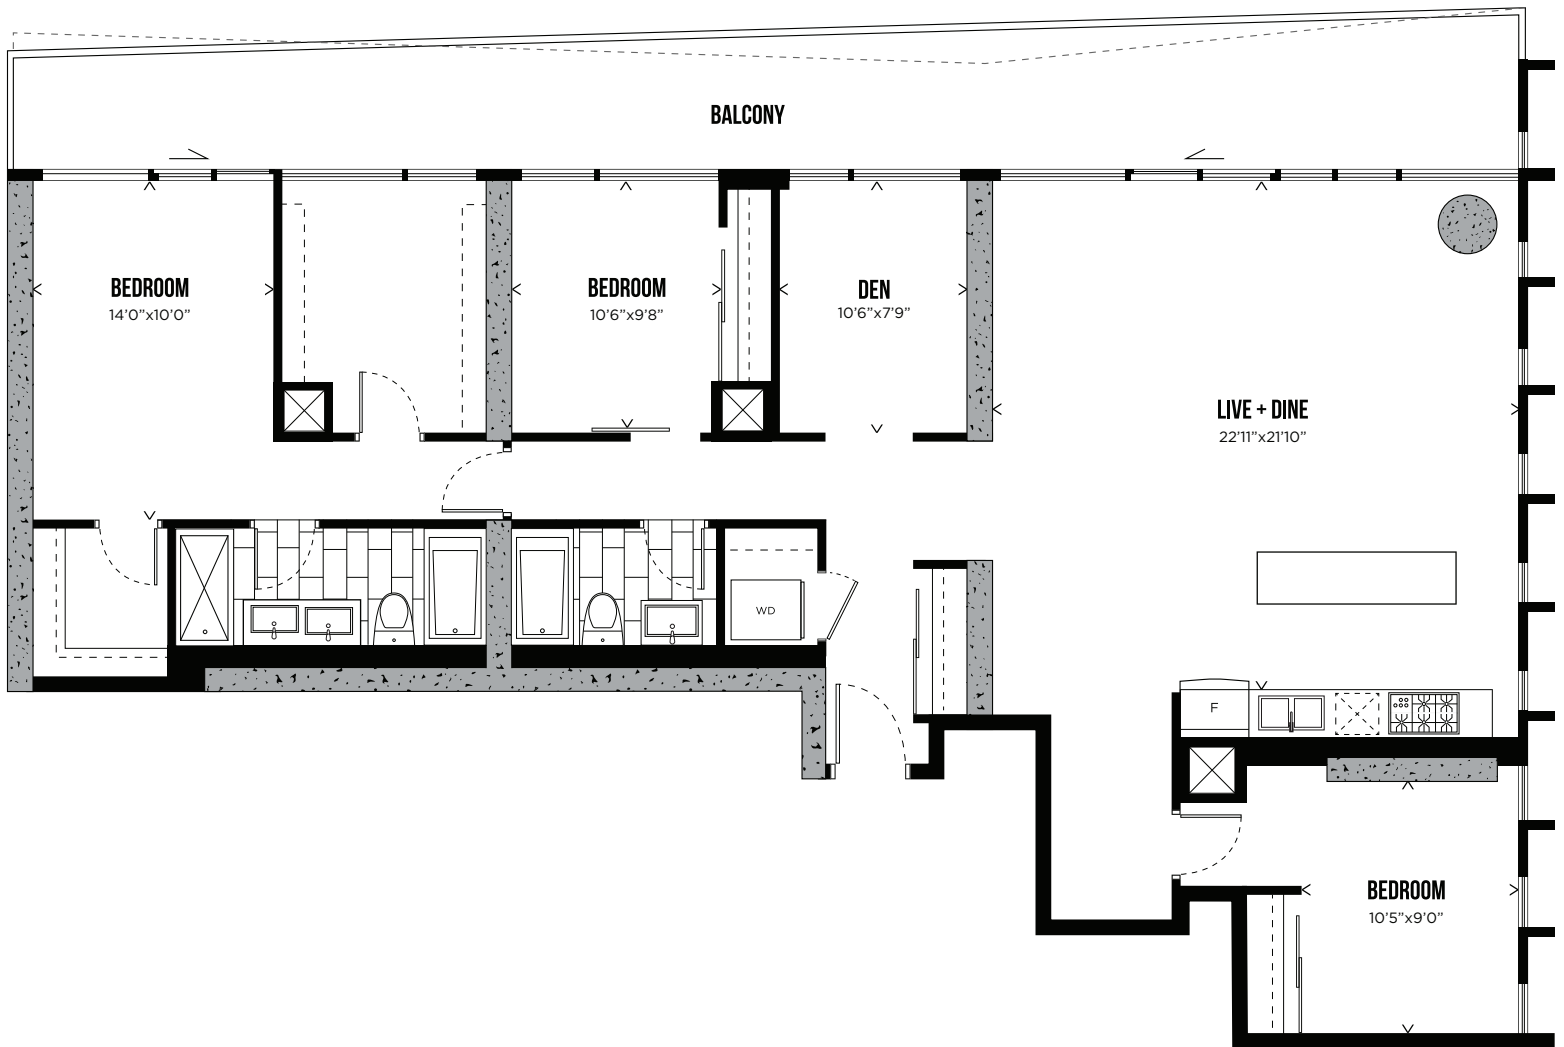

PH
03

CHANNEL PH03

THREE BEDROOM + DEN

1,685 SQ.FT.