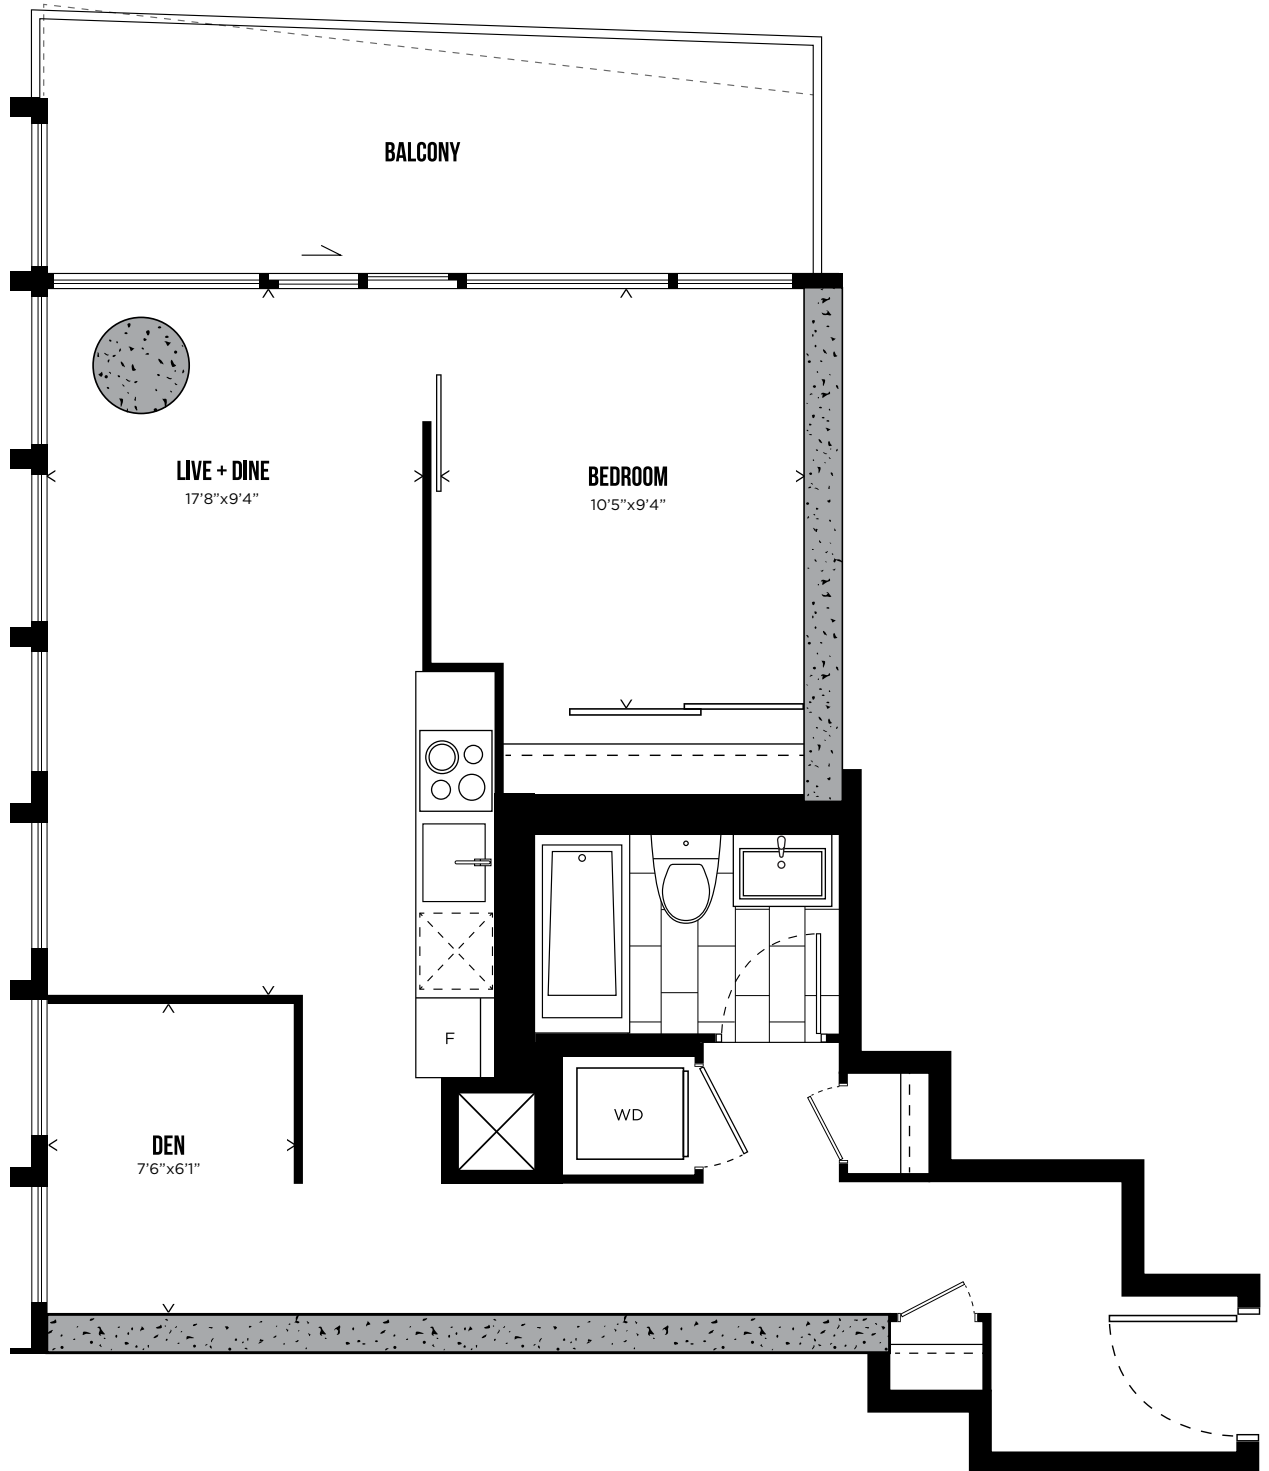

CHANNEL 05

ONE BEDROOM + DEN

618 SQ.FT.

LEVELS 3-30

CAROLINE STREET SOUTH

HUNTER STREET WEST

TELEVISION CITY