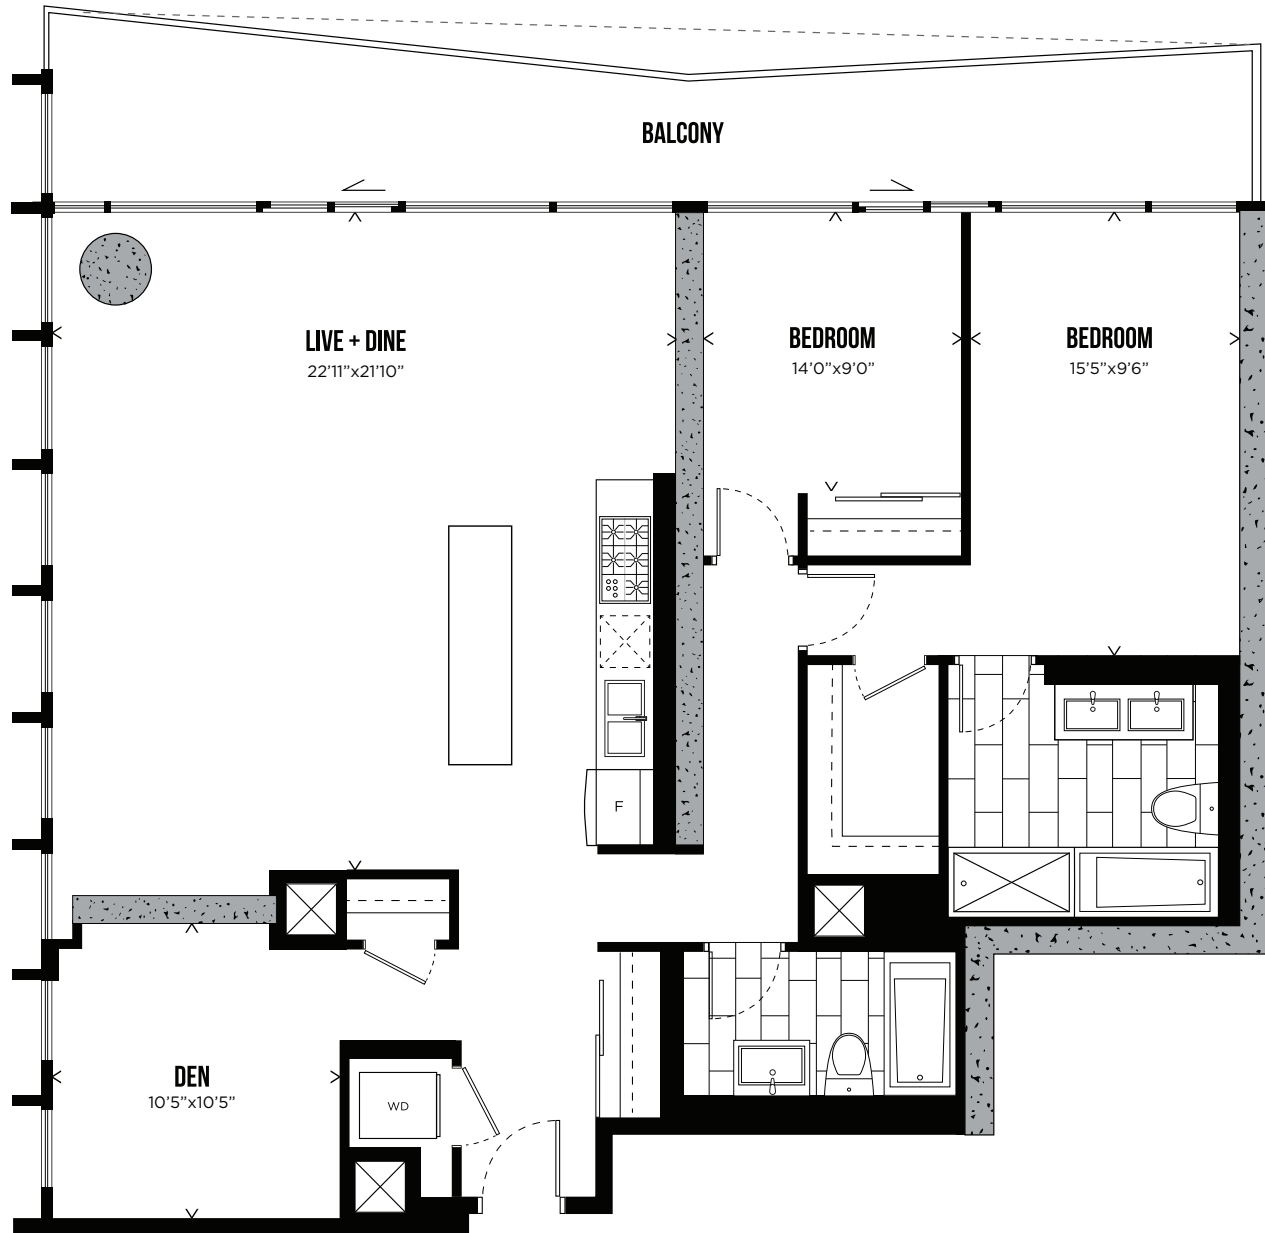

PH
04

CHANNEL PH04

TWO BEDROOM + DEN

1,447 SQ.FT.