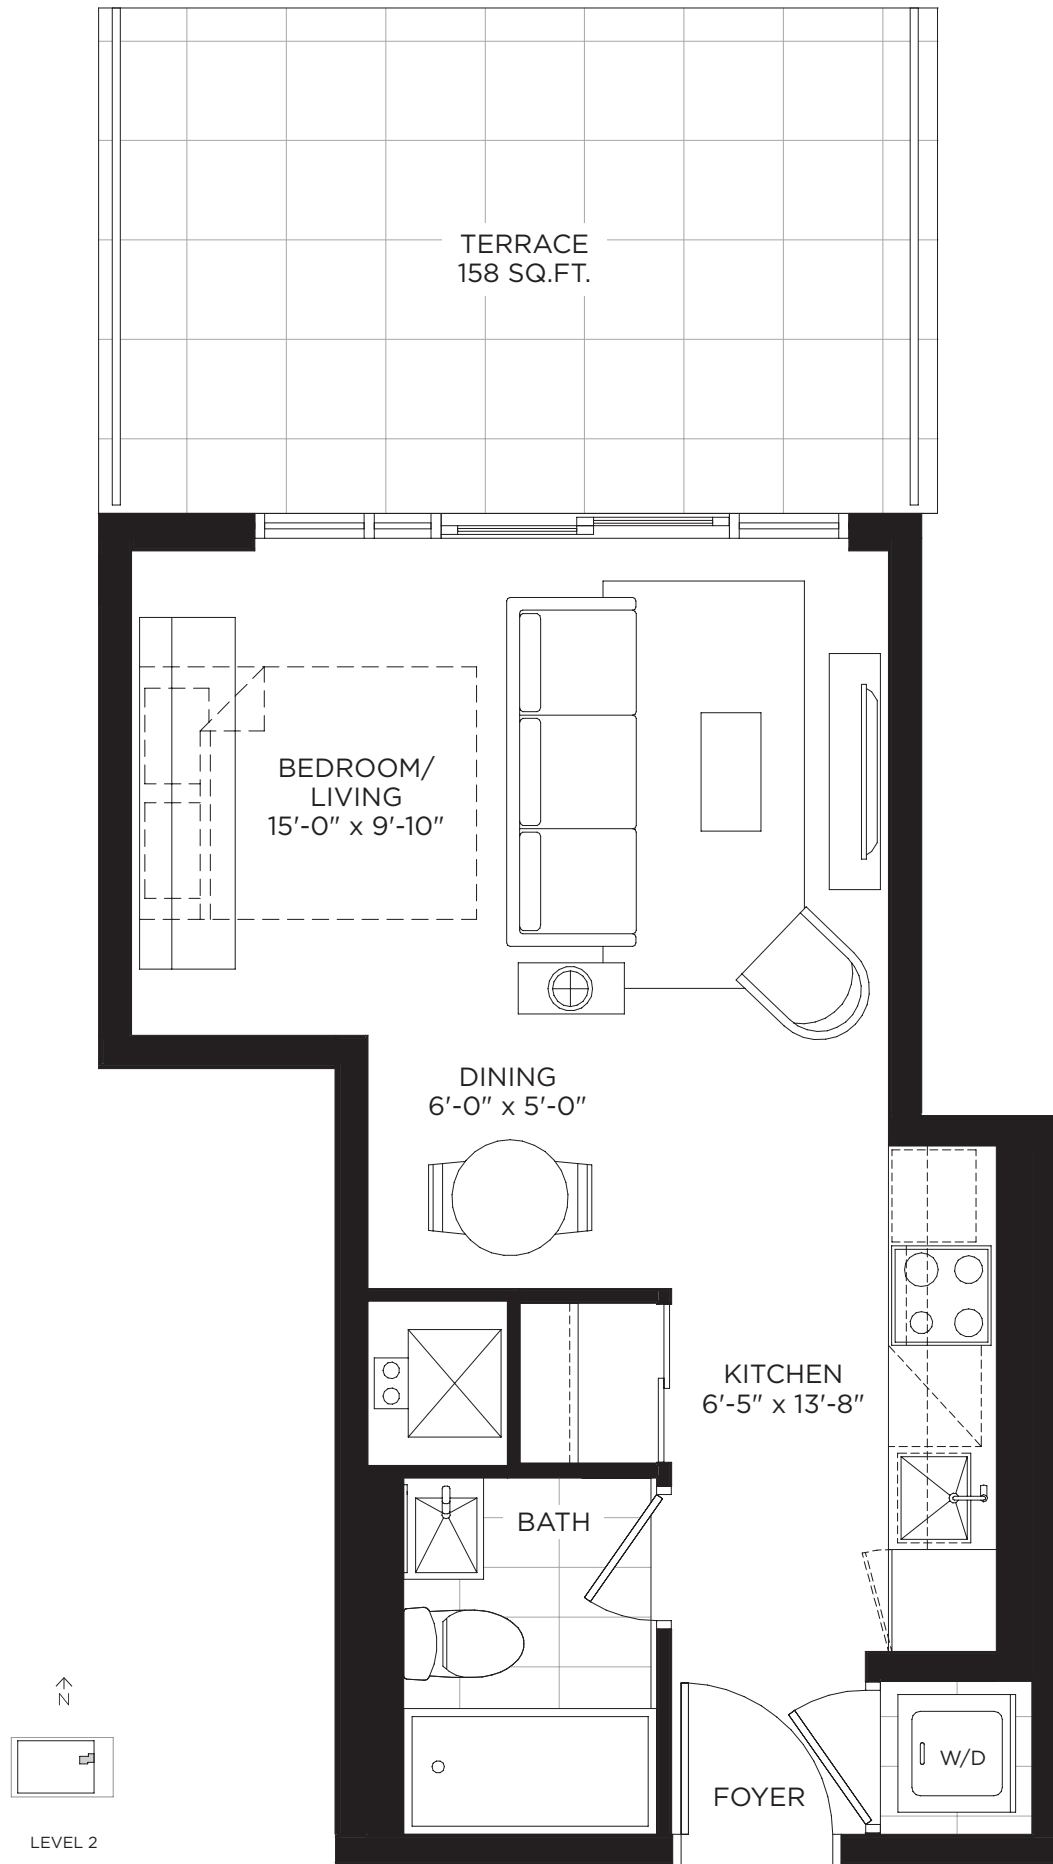

THE
BUCKINGHAM

GRAND CENTRAL MIMICO

TERRACE COLLECTION

SOUTH

Rendering is artist's concept. Furnishings and accessories represented are for illustration purposes only and are not included. Valance light, hanging shelves, island and island light fixtures are upgrades and are not included.

THE BECKHAM

558 SQ.FT.

INDOOR: 400 SQ.FT. + OUTDOOR: 158 SQ.FT.

THE DIANA

572 SQ.FT.

INDOOR: 468 SQ.FT. + OUTDOOR: 104 SQ.FT.

LEVEL 2

THE KNIGHTLEY

634 SQ.FT.

INDOOR: 530 SQ.FT. + OUTDOOR: 104 SQ.FT.

LEVEL 2

THE MCKELLEN

881 SQ.FT.

INDOOR: 586 SQ.FT. + OUTDOOR: 295 SQ.FT.

LEVEL 2

THE TAYLOR

1,282 SQ.FT.

INDOOR: 747 SQ.FT. + OUTDOOR: 535 SQ.FT.

LEVEL 2

THE THOMPSON

1,316 SQ.FT.

INDOOR: 870 SQ.FT. + OUTDOOR: 446 SQ.FT.

THE WILKINSON

1,462 SQ.FT.