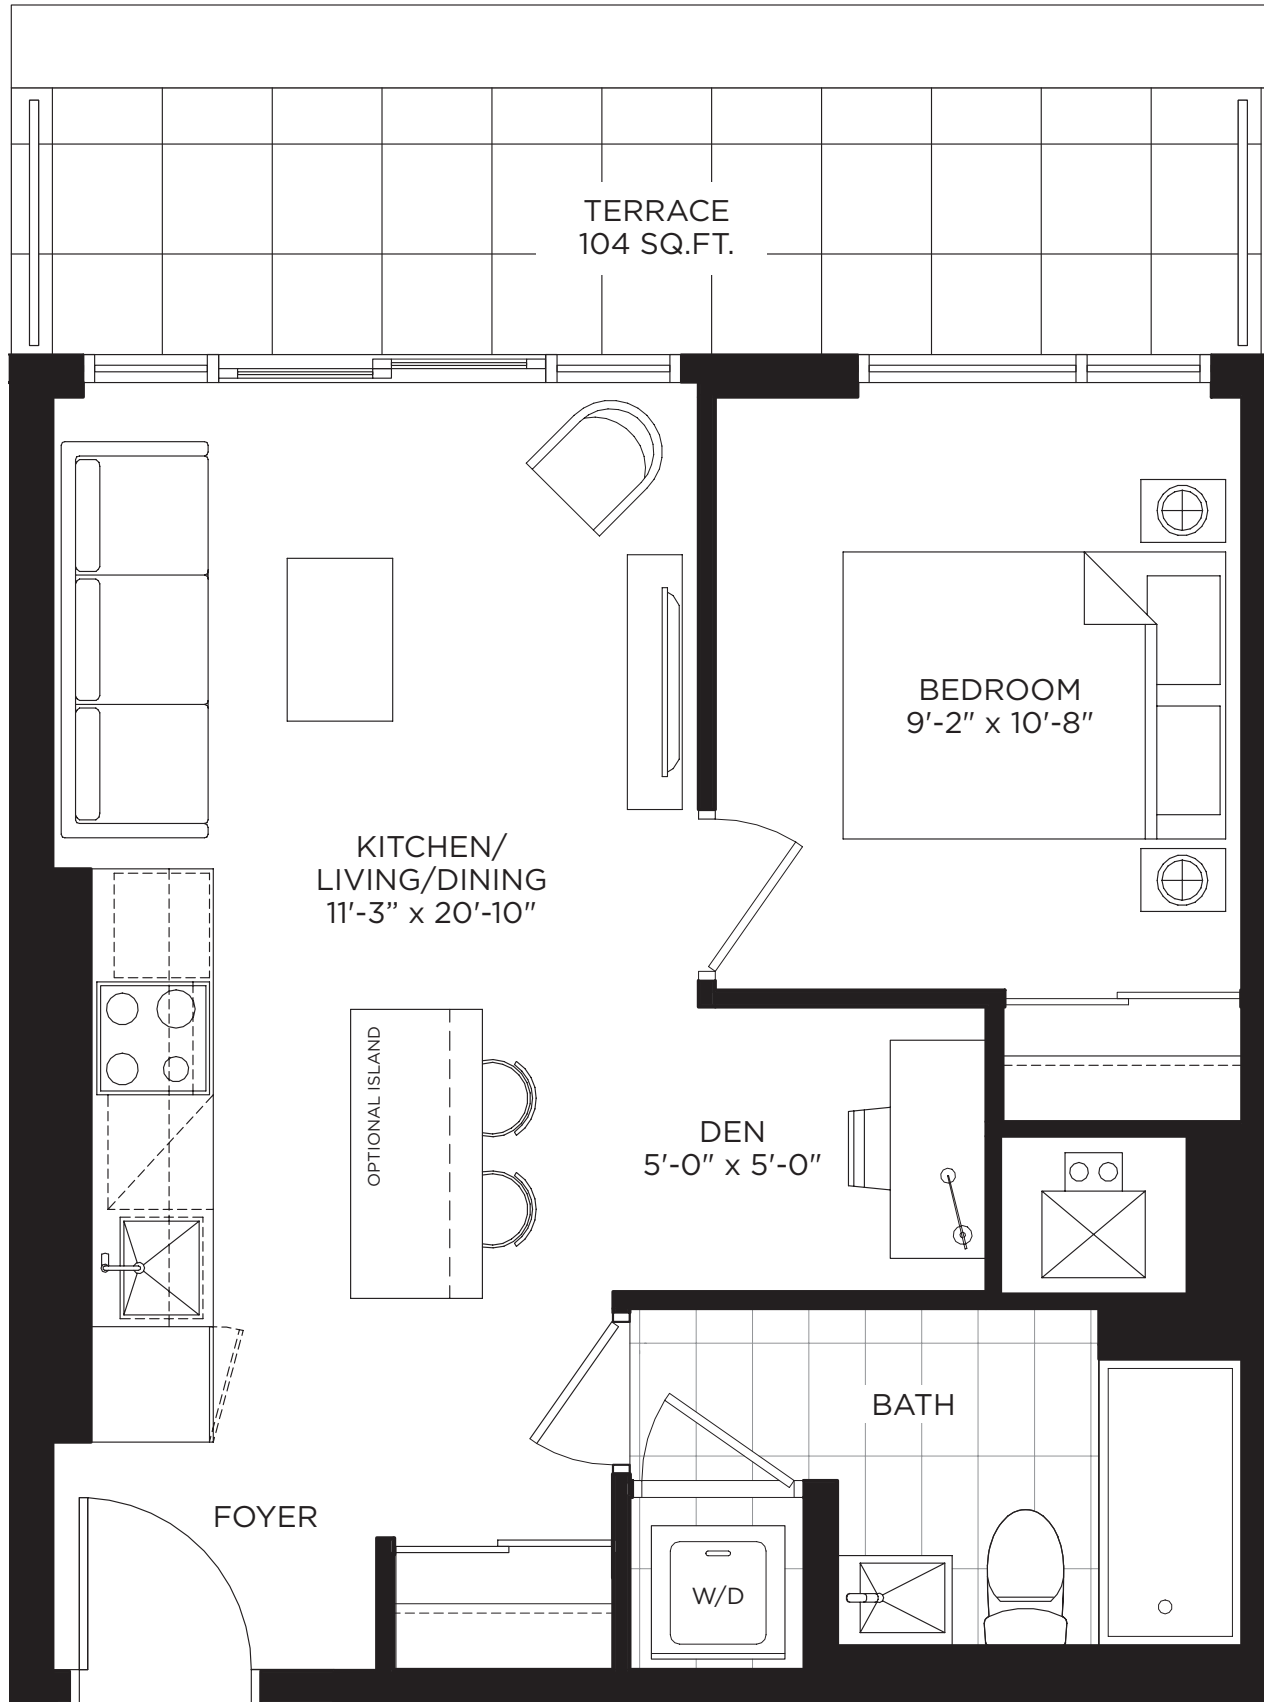

THE
BUCKINGHAM

GRAND CENTRAL MIMICO

TERRACE COLLECTION

SOUTH

Rendering is artist's concept. Furnishings and accessories represented are for illustration purposes only and are not included. Valance light, hanging shelves, island and island light fixtures are upgrades and are not included.

THE BECKHAM

558 SQ.FT.

INDOOR: 400 SQ.FT. + OUTDOOR: 158 SQ.FT.

THE DIANA

572 SQ.FT.

INDOOR: 468 SQ.FT. + OUTDOOR: 104 SQ.FT.

LEVEL 2

THE KNIGHTLEY

634 SQ.FT.

INDOOR: 530 SQ.FT. + OUTDOOR: 104 SQ.FT.

LEVEL 2

THE MCKELLEN

881 SQ.FT.

INDOOR: 586 SQ.FT. + OUTDOOR: 295 SQ.FT.

LEVEL 2

THE TAYLOR

1,282 SQ.FT.

INDOOR: 747 SQ.FT. + OUTDOOR: 535 SQ.FT.

LEVEL 2

THE THOMPSON

1,316 SQ.FT.

INDOOR: 870 SQ.FT. + OUTDOOR: 446 SQ.FT.

THE WILKINSON

1,462 SQ.FT.