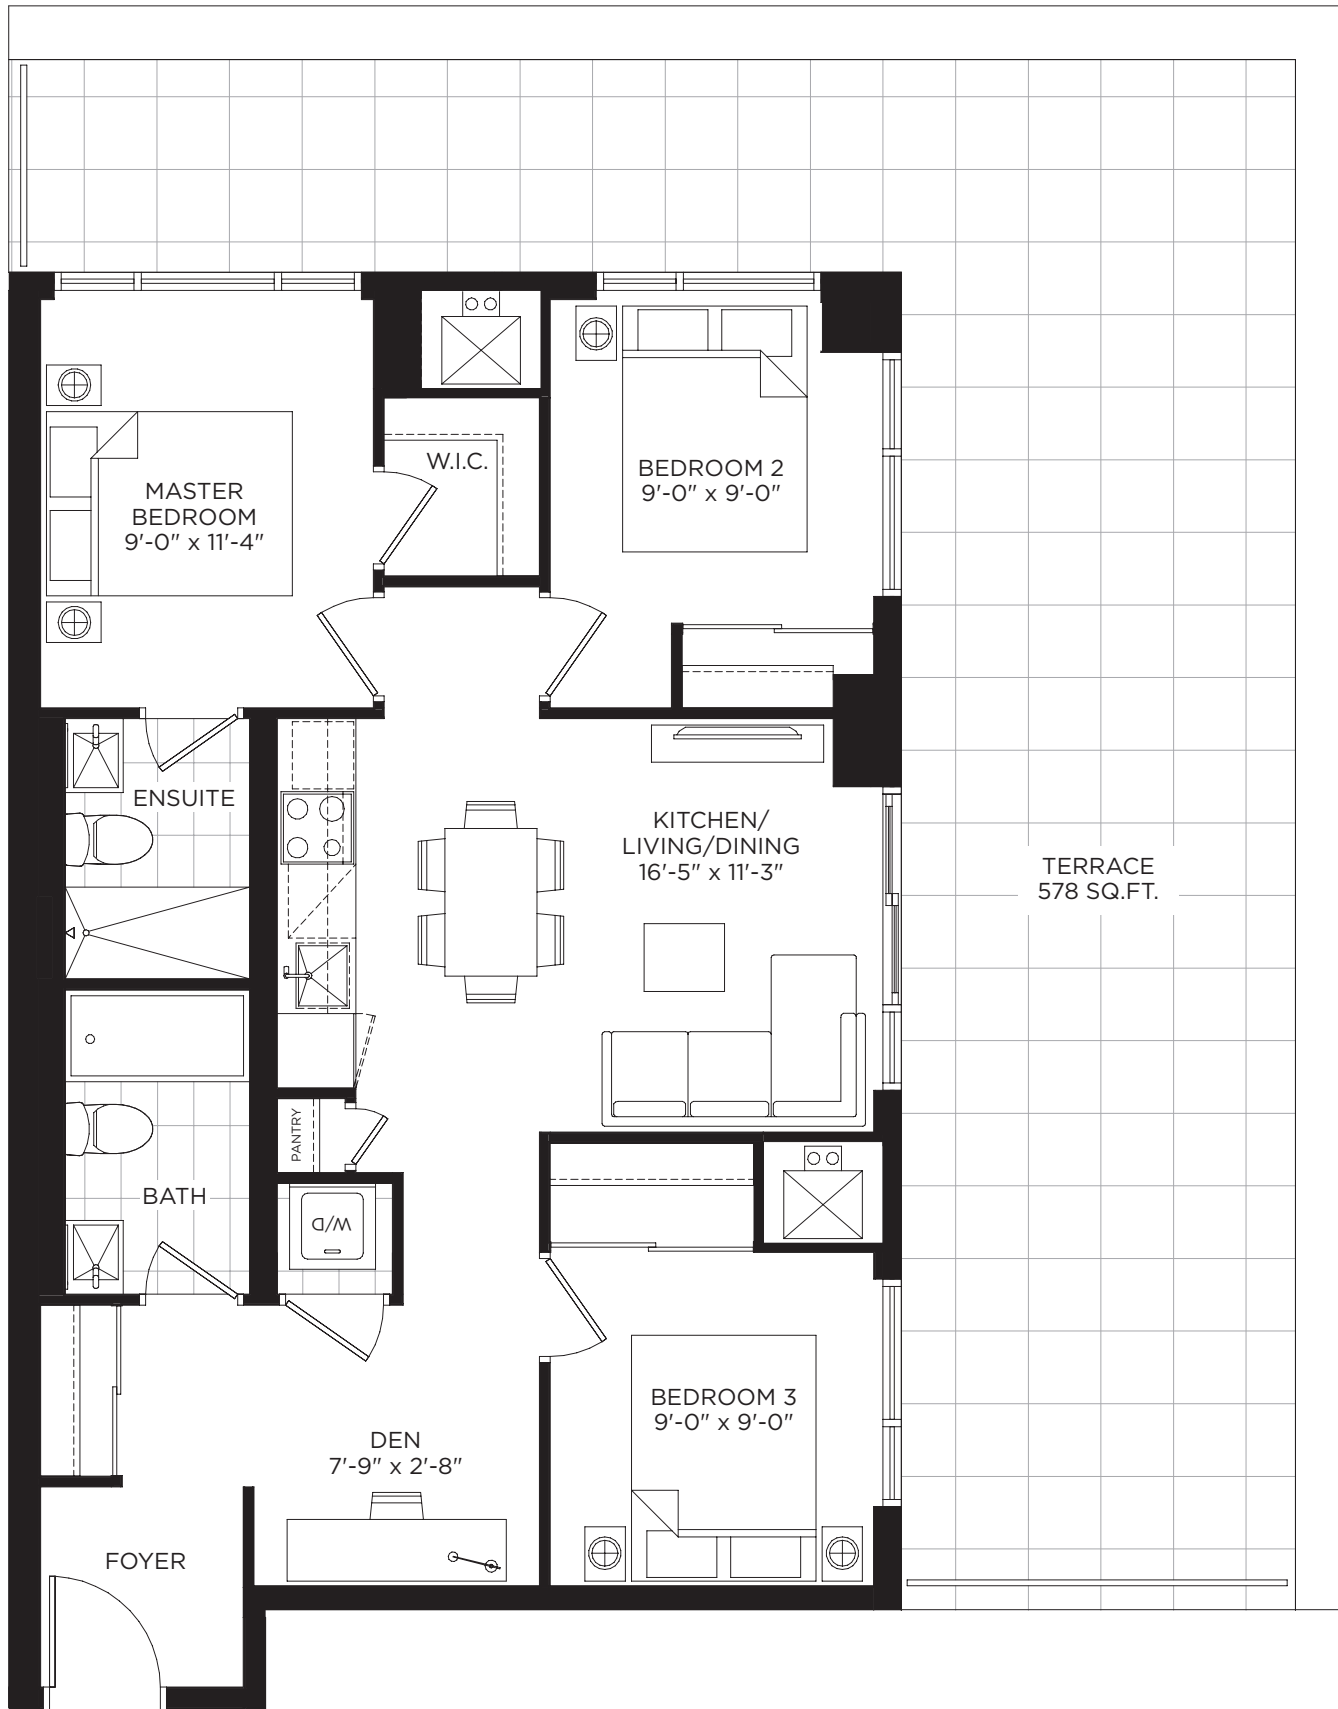

THE BECKHAM

558 SQ.FT.

INDOOR: 400 SQ.FT. + OUTDOOR: 158 SQ.FT.

THE DIANA

572 SQ.FT.

INDOOR: 468 SQ.FT. + OUTDOOR: 104 SQ.FT.

LEVEL 2

THE KNIGHTLEY

634 SQ.FT.

INDOOR: 530 SQ.FT. + OUTDOOR: 104 SQ.FT.

LEVEL 2

THE MCKELLEN

881 SQ.FT.

INDOOR: 586 SQ.FT. + OUTDOOR: 295 SQ.FT.

LEVEL 2

THE TAYLOR

1,282 SQ.FT.

INDOOR: 747 SQ.FT. + OUTDOOR: 535 SQ.FT.

LEVEL 2

THE THOMPSON

1,316 SQ.FT.

INDOOR: 870 SQ.FT. + OUTDOOR: 446 SQ.FT.

THE WILKINSON

1,462 SQ.FT.

INDOOR: 884 SQ.FT. + OUTDOOR: 578 SQ.FT.

LEVEL 2

VANDYK
P R O P E R T I E S

VANDYK.COM