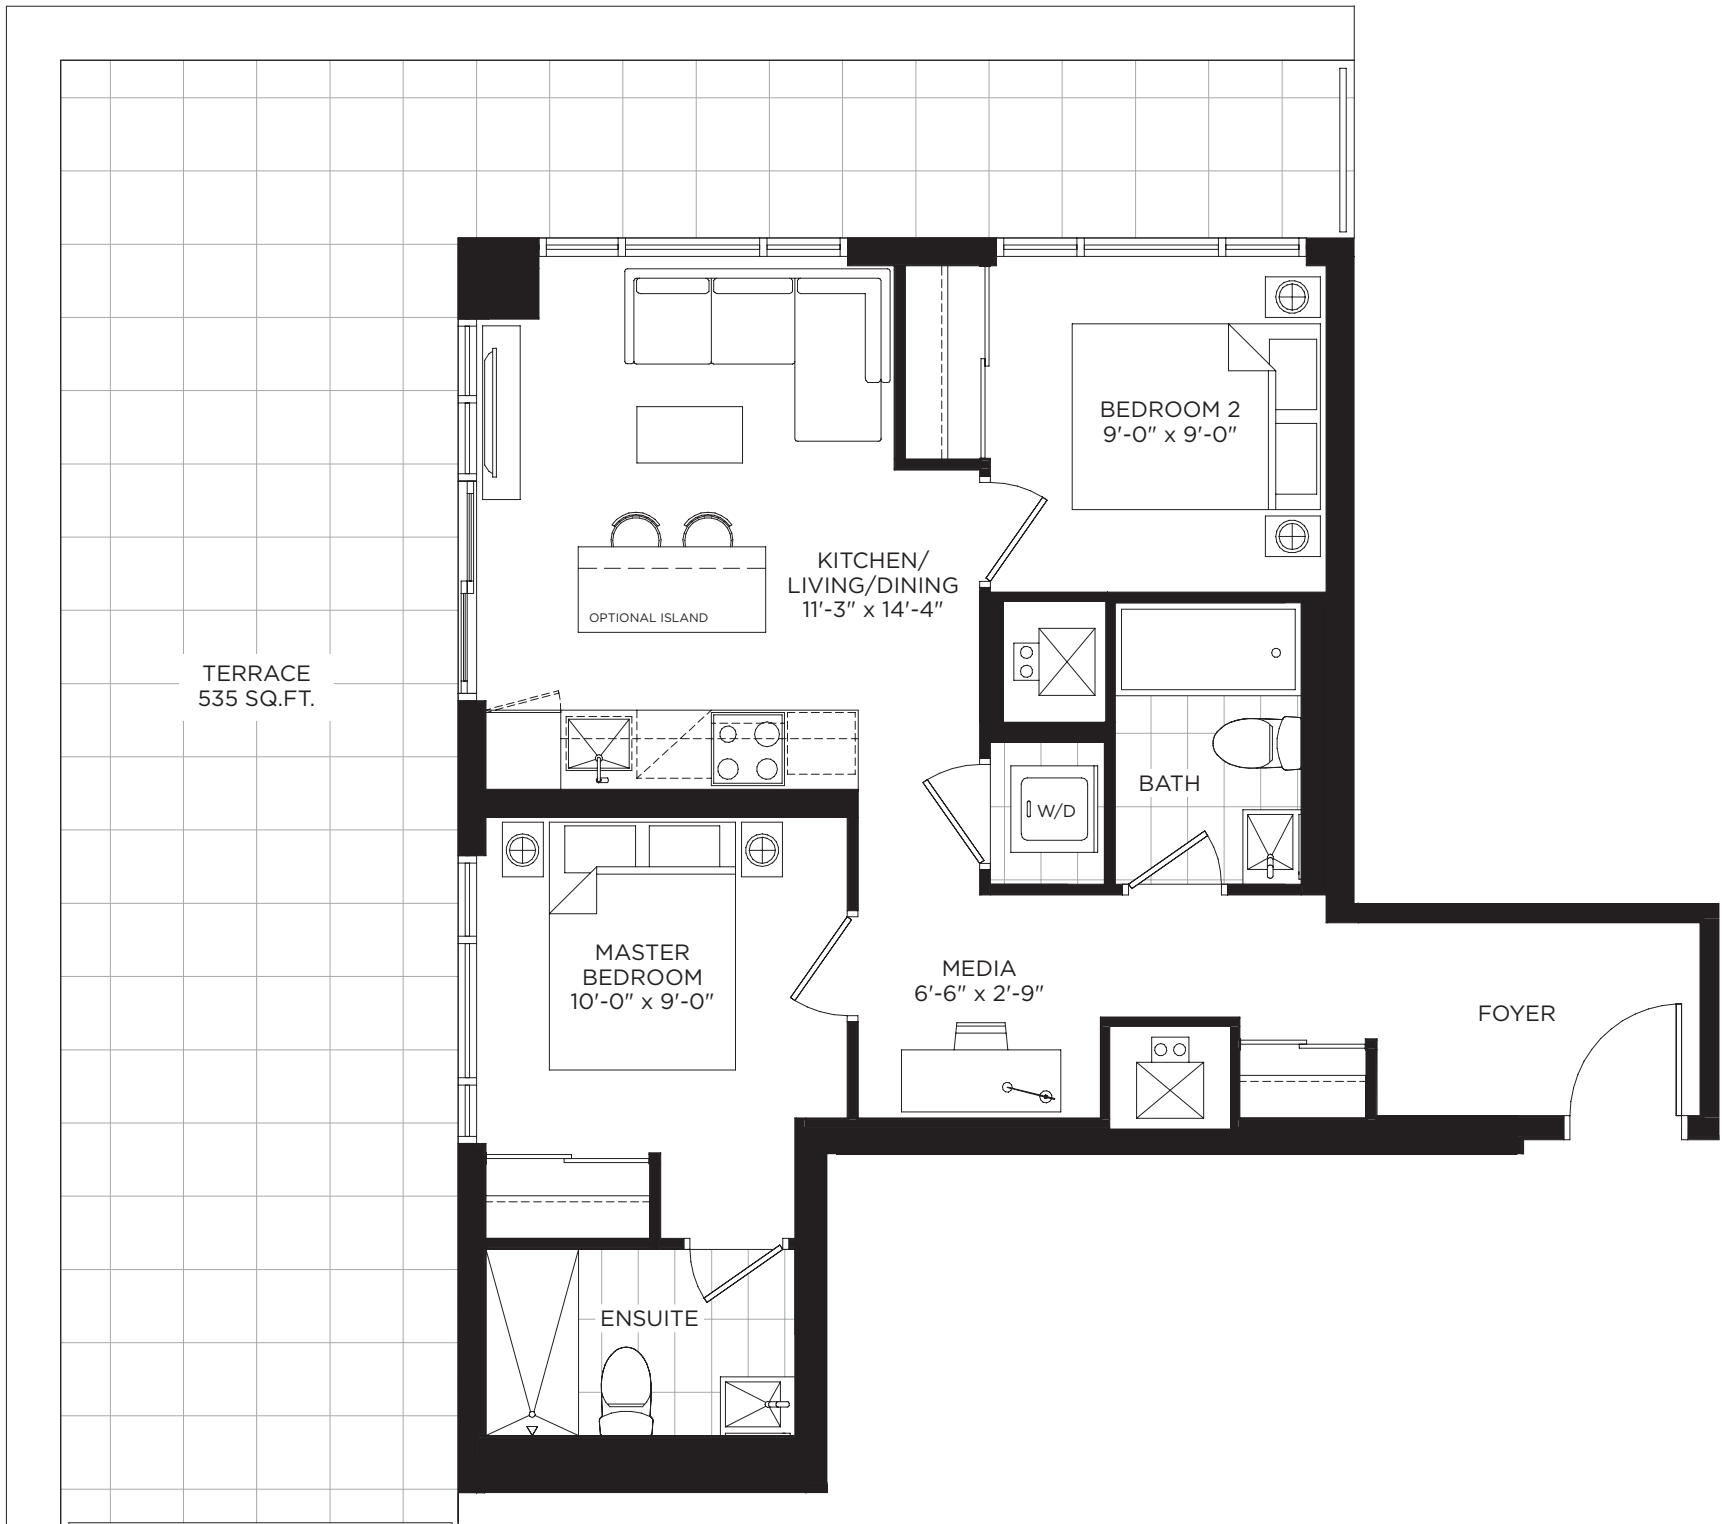

THE BECKHAM

558 SQ.FT.

INDOOR: 400 SQ.FT. + OUTDOOR: 158 SQ.FT.

THE DIANA

572 SQ.FT.

INDOOR: 468 SQ.FT. + OUTDOOR: 104 SQ.FT.

LEVEL 2

THE KNIGHTLEY

634 SQ.FT.

INDOOR: 530 SQ.FT. + OUTDOOR: 104 SQ.FT.

LEVEL 2

THE MCKELLEN

881 SQ.FT.

INDOOR: 586 SQ.FT. + OUTDOOR: 295 SQ.FT.

LEVEL 2

THE TAYLOR

1,282 SQ.FT.

INDOOR: 747 SQ.FT. + OUTDOOR: 535 SQ.FT.

LEVEL 2

THE THOMPSON

1,316 SQ.FT.

INDOOR: 870 SQ.FT. + OUTDOOR: 446 SQ.FT.

THE WILKINSON

1,462 SQ.FT.

INDOOR: 884 SQ.FT. + OUTDOOR: 578 SQ.FT.

LEVEL 2

VANDYK
P R O P E R T I E S

VANDYK.COM