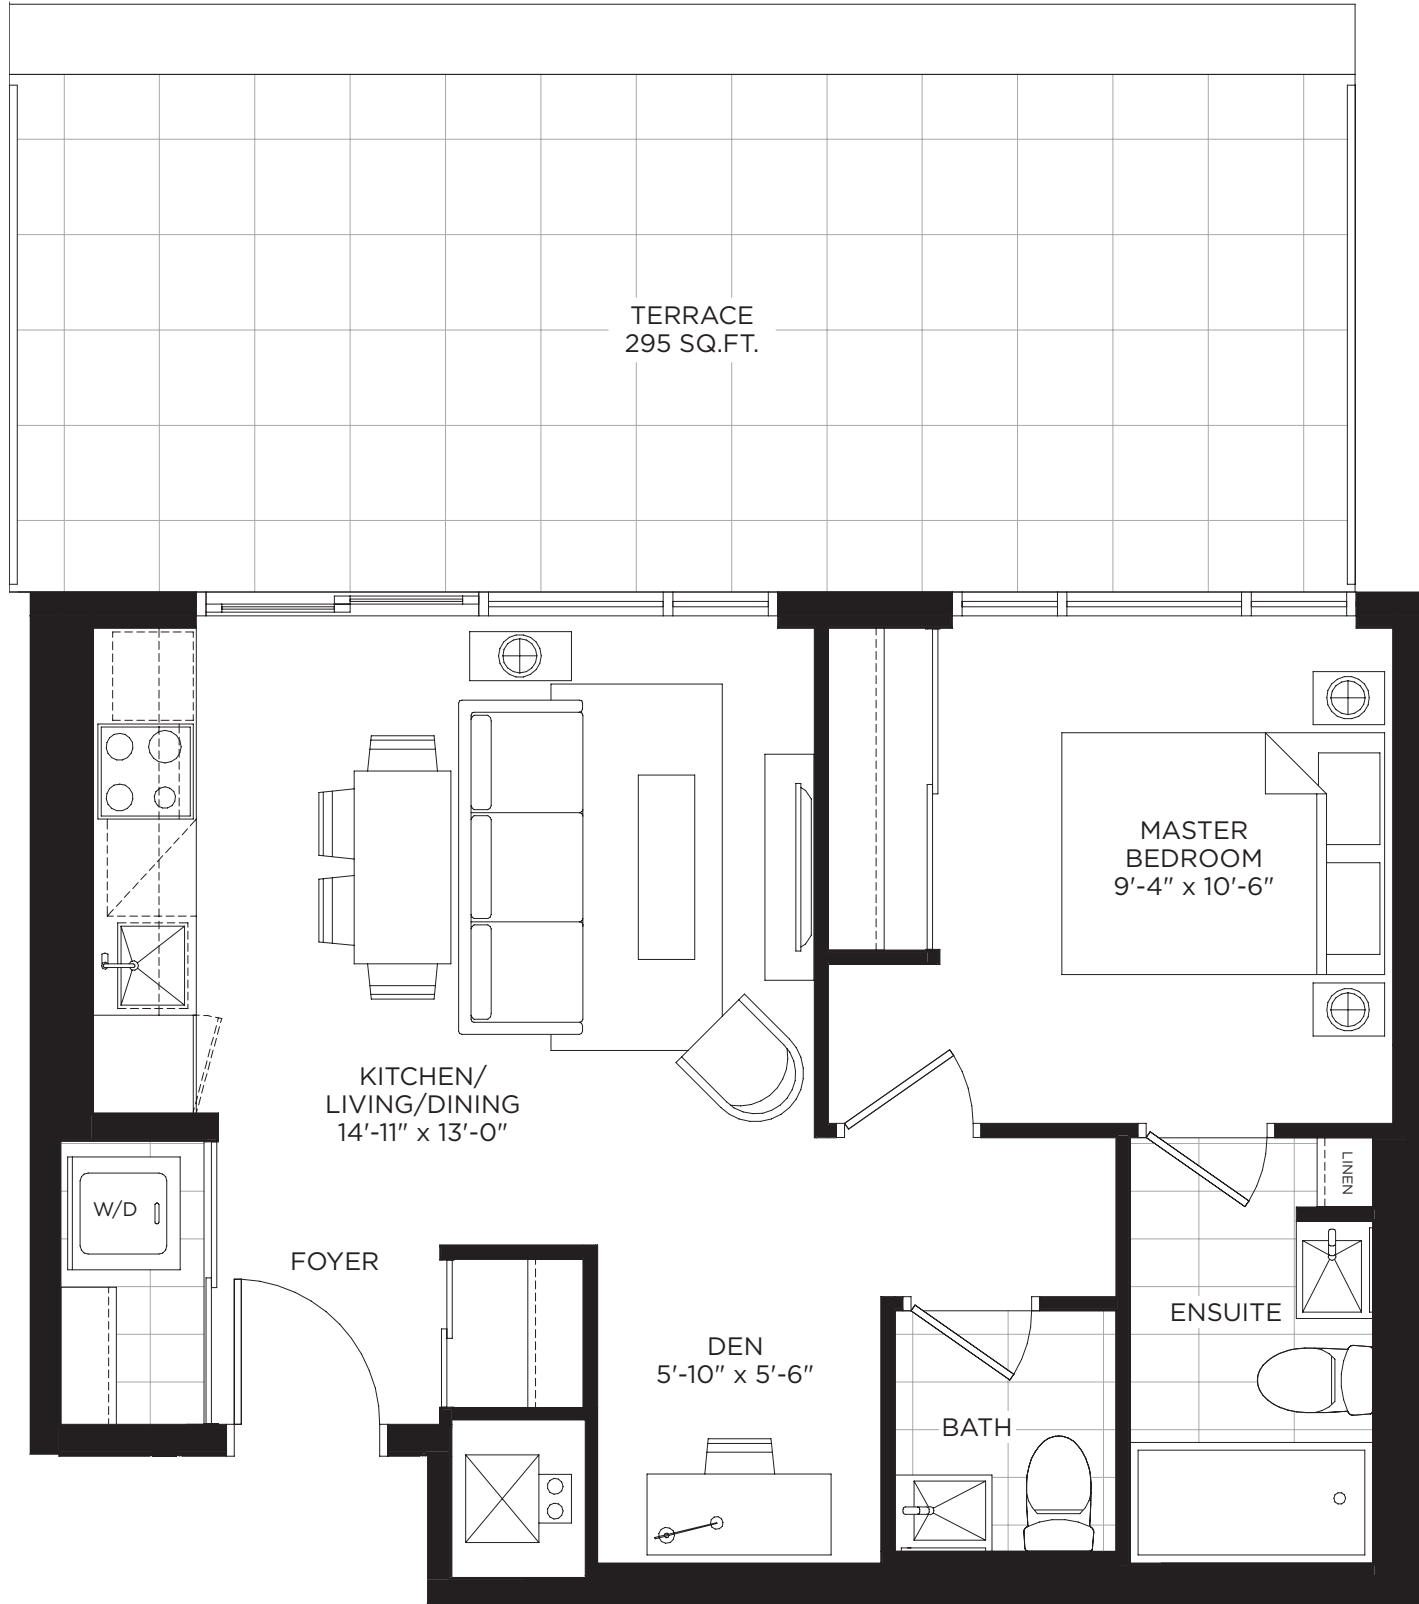

THE BECKHAM

558 SQ.FT.

INDOOR: 400 SQ.FT. + OUTDOOR: 158 SQ.FT.

THE DIANA

572 SQ.FT.

INDOOR: 468 SQ.FT. + OUTDOOR: 104 SQ.FT.

LEVEL 2

THE KNIGHTLEY

634 SQ.FT.

INDOOR: 530 SQ.FT. + OUTDOOR: 104 SQ.FT.

LEVEL 2

THE MCKELLEN

881 SQ.FT.

INDOOR: 586 SQ.FT. + OUTDOOR: 295 SQ.FT.

LEVEL 2

THE TAYLOR

1,282 SQ.FT.

INDOOR: 747 SQ.FT. + OUTDOOR: 535 SQ.FT.

LEVEL 2

THE THOMPSON

1,316 SQ.FT.

INDOOR: 870 SQ.FT. + OUTDOOR: 446 SQ.FT.

THE WILKINSON

1,462 SQ.FT.

INDOOR: 884 SQ.FT. + OUTDOOR: 578 SQ.FT.

LEVEL 2

VANDYK
P R O P E R T I E S

VANDYK.COM