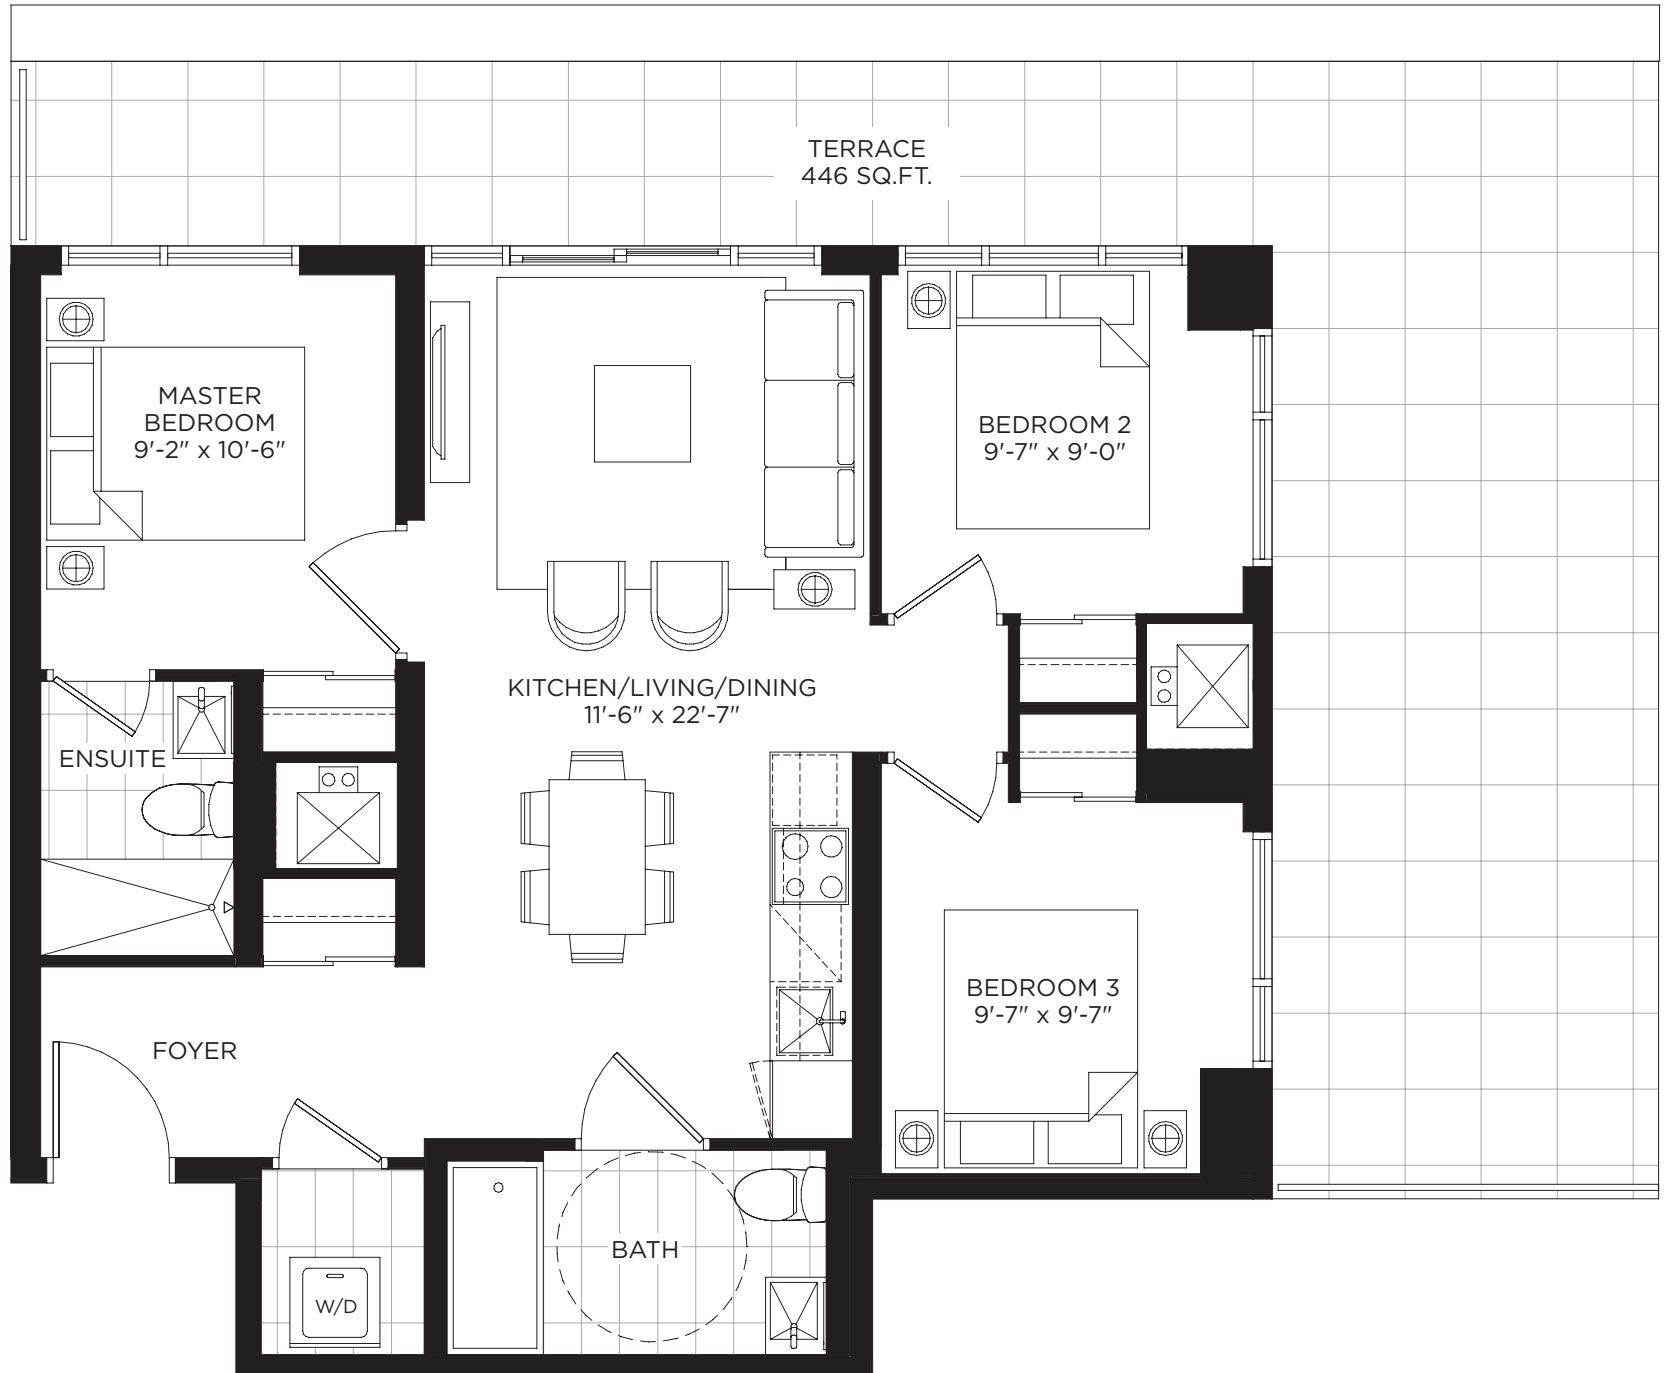

THE BECKHAM

558 SQ.FT.

INDOOR: 400 SQ.FT. + OUTDOOR: 158 SQ.FT.

THE DIANA

572 SQ.FT.

INDOOR: 468 SQ.FT. + OUTDOOR: 104 SQ.FT.

LEVEL 2

THE KNIGHTLEY

634 SQ.FT.

INDOOR: 530 SQ.FT. + OUTDOOR: 104 SQ.FT.

LEVEL 2

THE MCKELLEN

881 SQ.FT.

INDOOR: 586 SQ.FT. + OUTDOOR: 295 SQ.FT.

LEVEL 2

THE TAYLOR

1,282 SQ.FT.

INDOOR: 747 SQ.FT. + OUTDOOR: 535 SQ.FT.

LEVEL 2

THE THOMPSON

1,316 SQ.FT.

INDOOR: 870 SQ.FT. + OUTDOOR: 446 SQ.FT.

THE WILKINSON

1,462 SQ.FT.

INDOOR: 884 SQ.FT. + OUTDOOR: 578 SQ.FT.

LEVEL 2

VANDYK
P R O P E R T I E S

VANDYK.COM