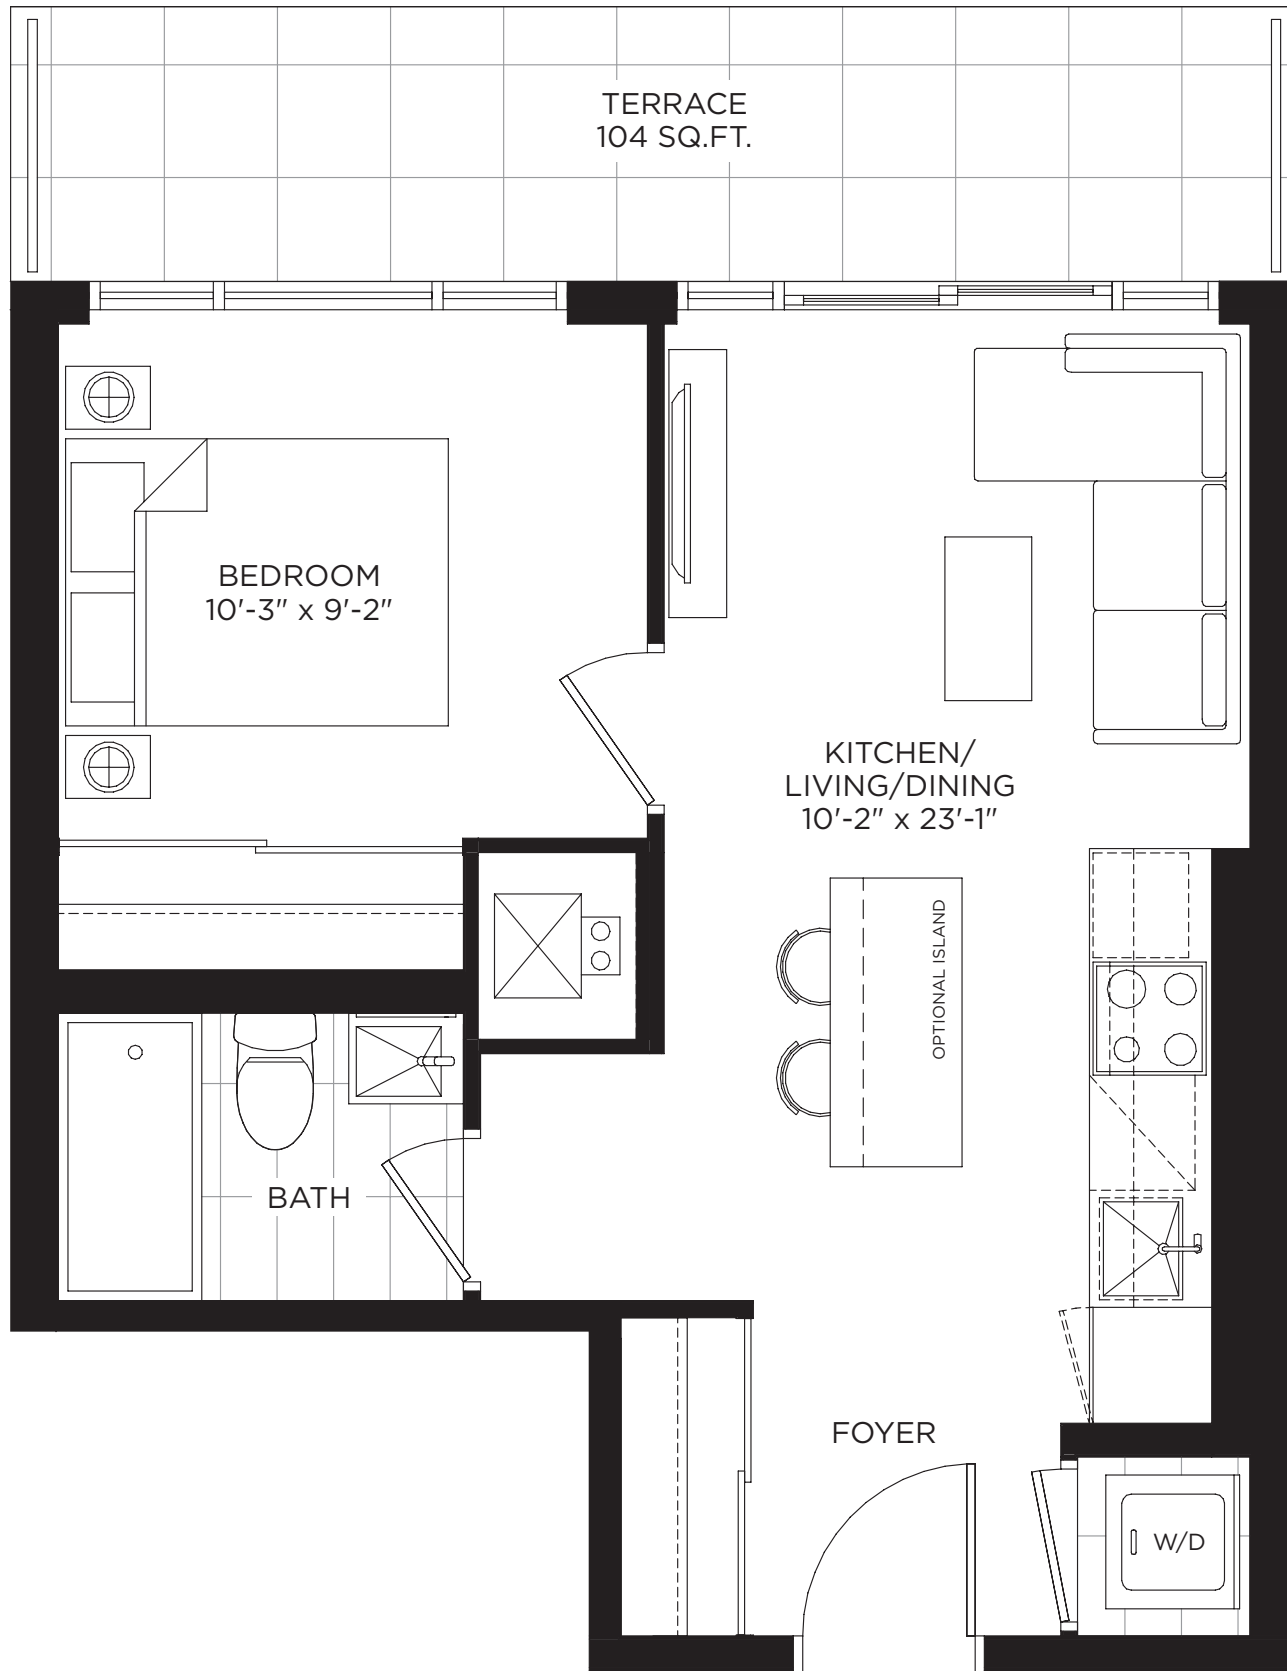

THE BECKHAM

558 SQ.FT.

INDOOR: 400 SQ.FT. + OUTDOOR: 158 SQ.FT.

THE DIANA

572 SQ.FT.

INDOOR: 468 SQ.FT. + OUTDOOR: 104 SQ.FT.

LEVEL 2

THE KNIGHTLEY

634 SQ.FT.

INDOOR: 530 SQ.FT. + OUTDOOR: 104 SQ.FT.

LEVEL 2

THE MCKELLEN

881 SQ.FT.

INDOOR: 586 SQ.FT. + OUTDOOR: 295 SQ.FT.

LEVEL 2

THE TAYLOR

1,282 SQ.FT.

INDOOR: 747 SQ.FT. + OUTDOOR: 535 SQ.FT.

LEVEL 2

THE THOMPSON

1,316 SQ.FT.

INDOOR: 870 SQ.FT. + OUTDOOR: 446 SQ.FT.

THE WILKINSON

1,462 SQ.FT.

INDOOR: 884 SQ.FT. + OUTDOOR: 578 SQ.FT.

LEVEL 2

VANDYK
P R O P E R T I E S

VANDYK.COM