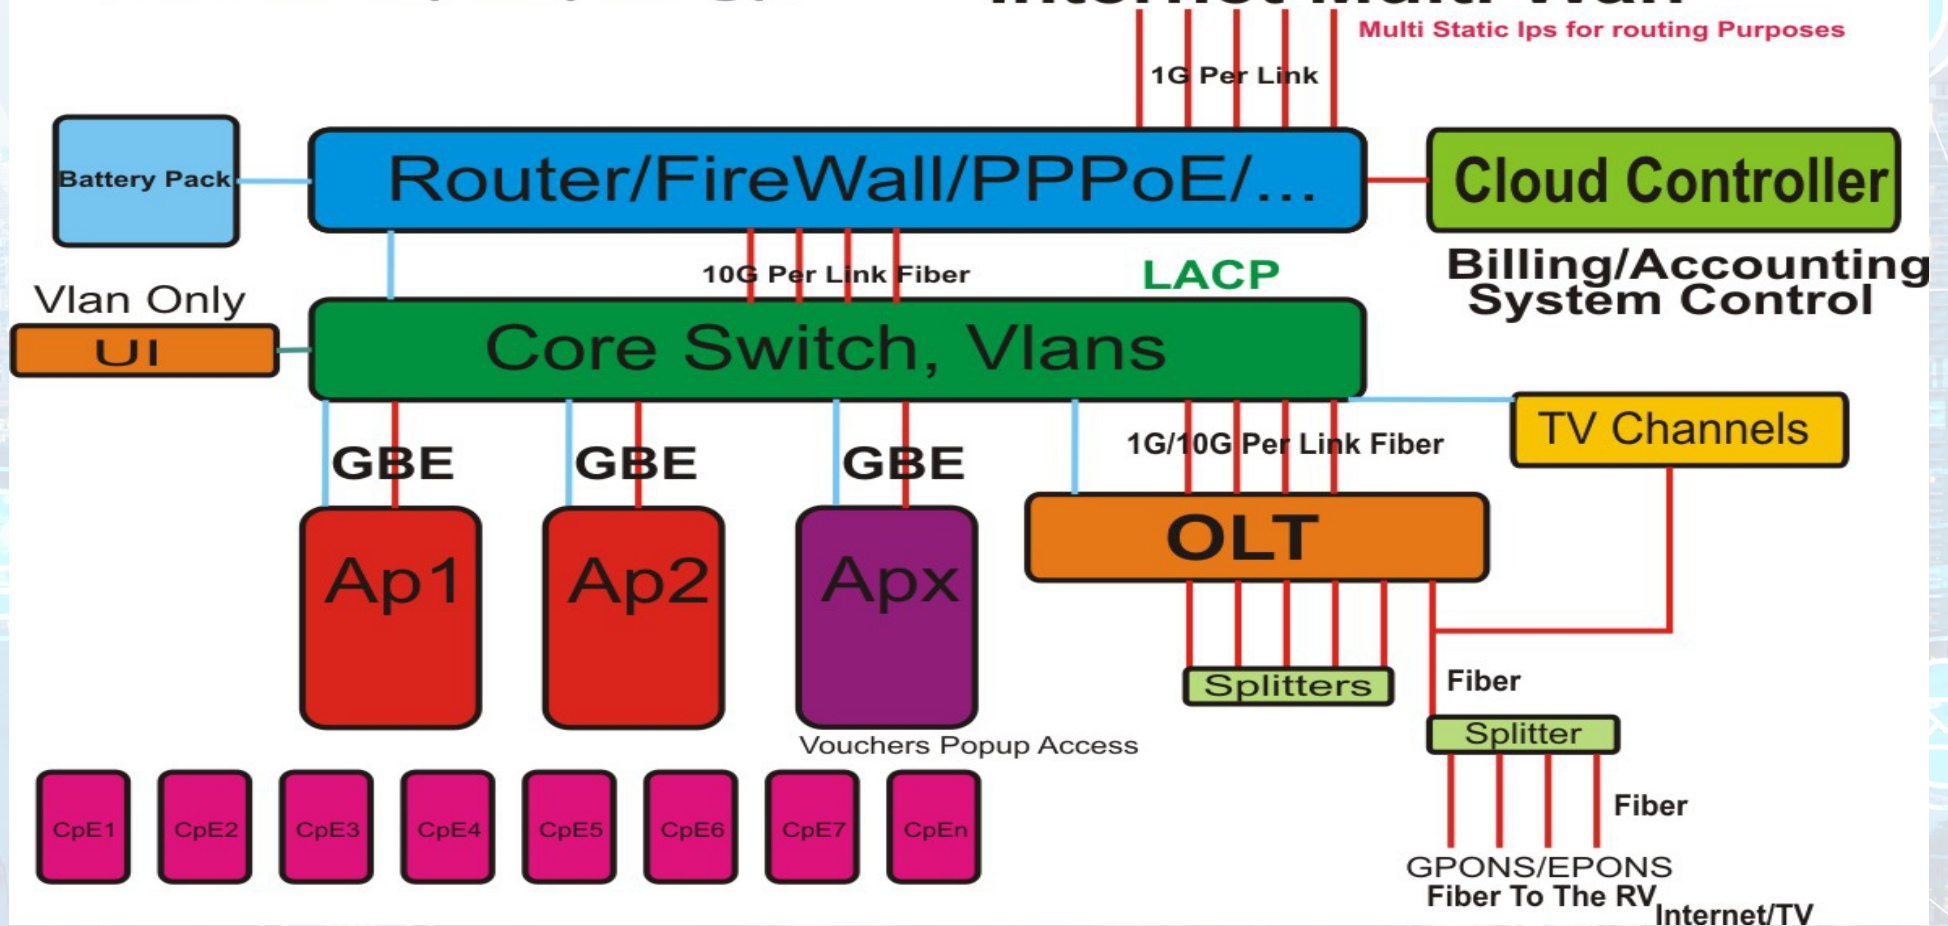

What's in the Install:

- * High quality Router / Firewall to ensure that the network is protected.
- * Filter if needed to protect kids exposure to harmful material and prevent guest to access non appropriate sites
- * Multiples virtual networks to separate departments or networks for privacy.
- * Point to Point Radios to create network bridges.
- * WiFi access point in previously discussed locations.
- * Mounting hardware / connectors / weatherproof enclosure.
- * Guest network access with farm logo and voucher if needed.

101 WiFi Topology

By Accomplishing a direct link between each location. The customer is able to achieve a reliable link to all locations with minimal points of failure.

Solid Reliable Internet Link ETTB (Ethernet To The Barn)

Hardware/Software Sample Topology

Unique Design that incorporate multi brands to achieve the best routing protocols

WvW Wisp Topology.

Internet Multi Wan

WvW-WiFi.com
WiFi company unlike any other.