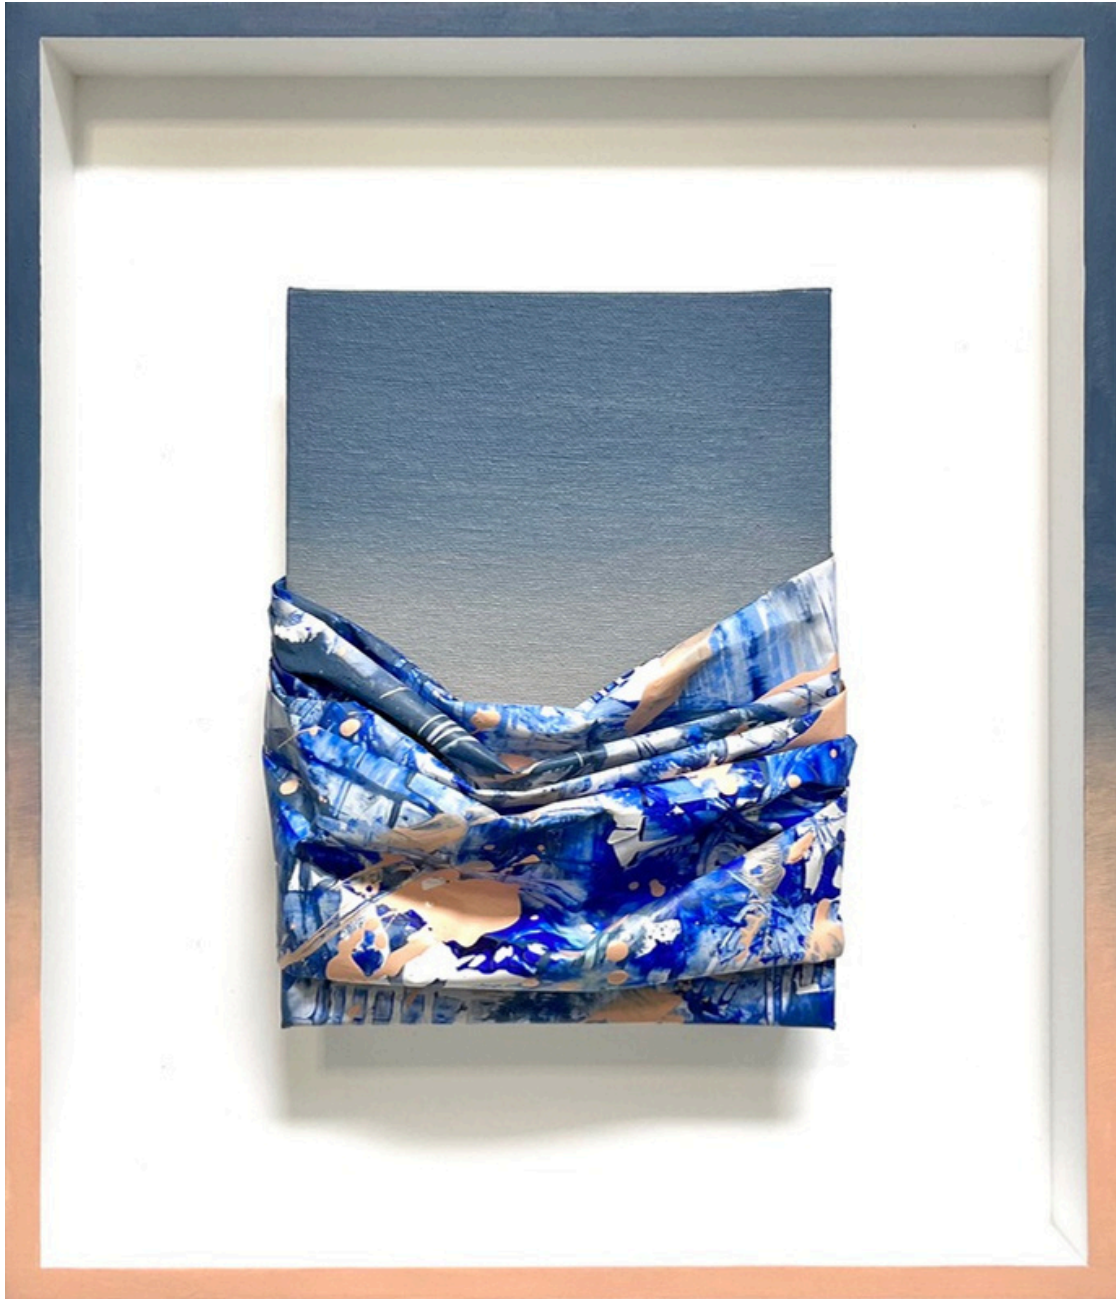

Through themes of mindfulness and rich with hidden symbolism, my art cultivates connection while elevating interiors. Each artwork is so much more than a pretty rectangle on the wall. There is a personal narrative, an inspiration, a rallying cry, a universal theme of human experience we can all relate to.

JULIE PELAEZ

Mixed media on paper, canvas board

White wood frame with painted edging. Wire hang.

“FLOODGATES TO TRUTH”

14 x 40"

\$825

MOXIE
FINE ART

JULIE PELAEZ
12.25 x 14.25"H

"FLOODGATES TO POSSIBILITY"
\$525

Mixed media on paper, canvas board

White wood frame with painted edging. Wire hang.

MOXIE
FINE ART

JULIE PELAEZ
12.25 x 14.25"H

Mixed media on paper, canvas board

White wood frame with painted edging. Wire hang.