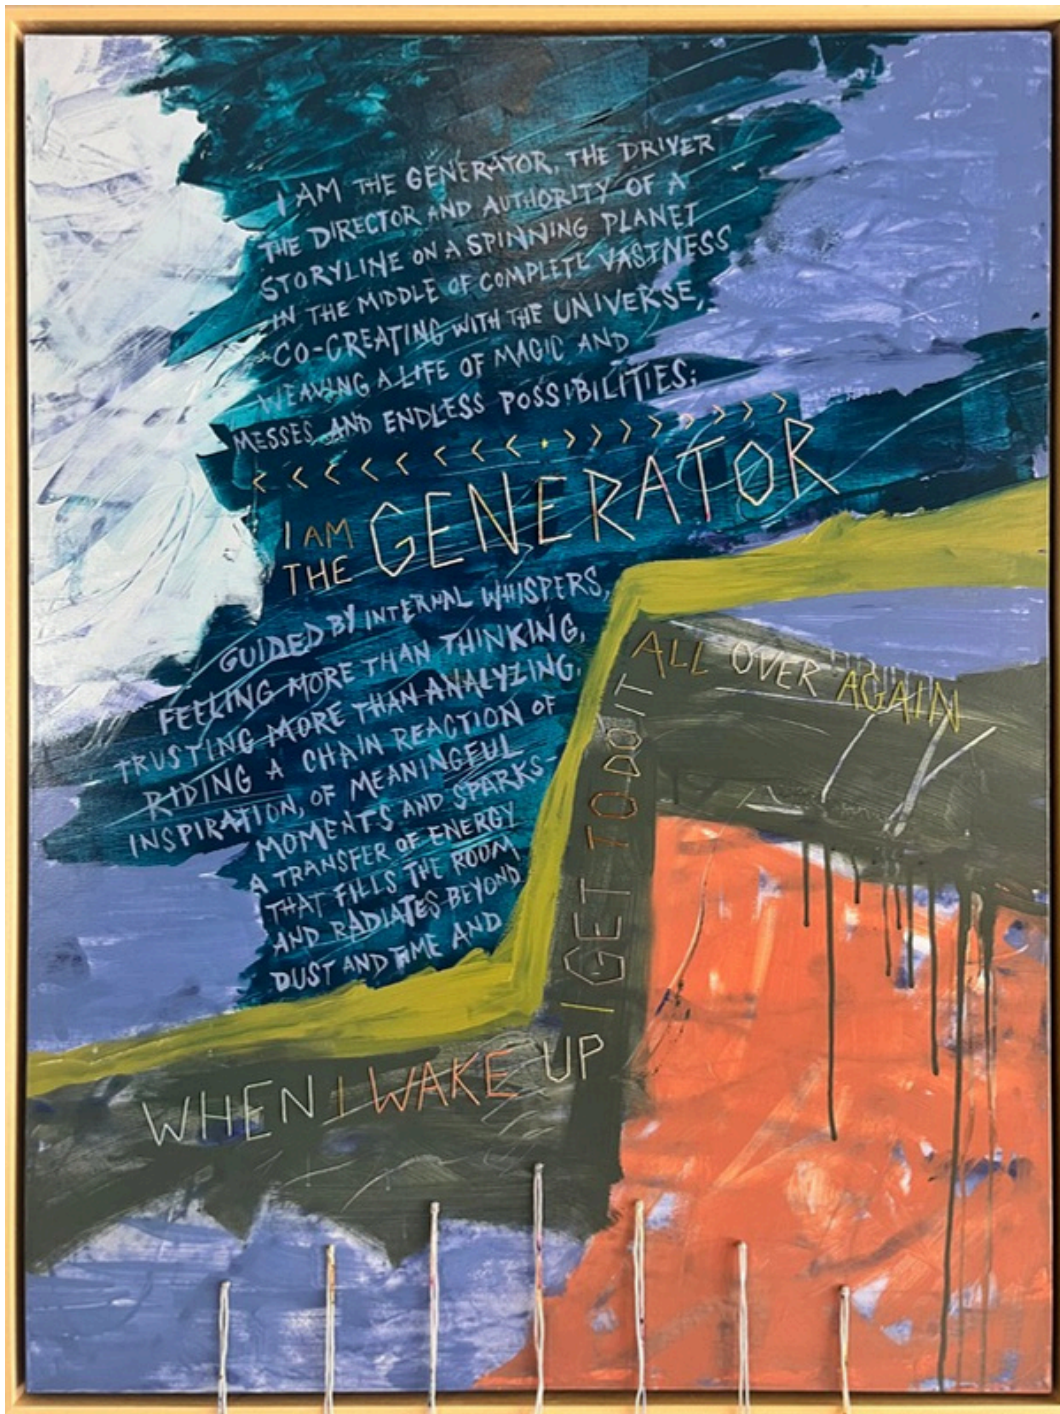

MOXIE

FINE ART

JULIE PELAEZ

Mixed media, embroidery, yarn on canvas, Maple wood frame

“GENERATOR”

31 x 41 x 2.25"

$2400