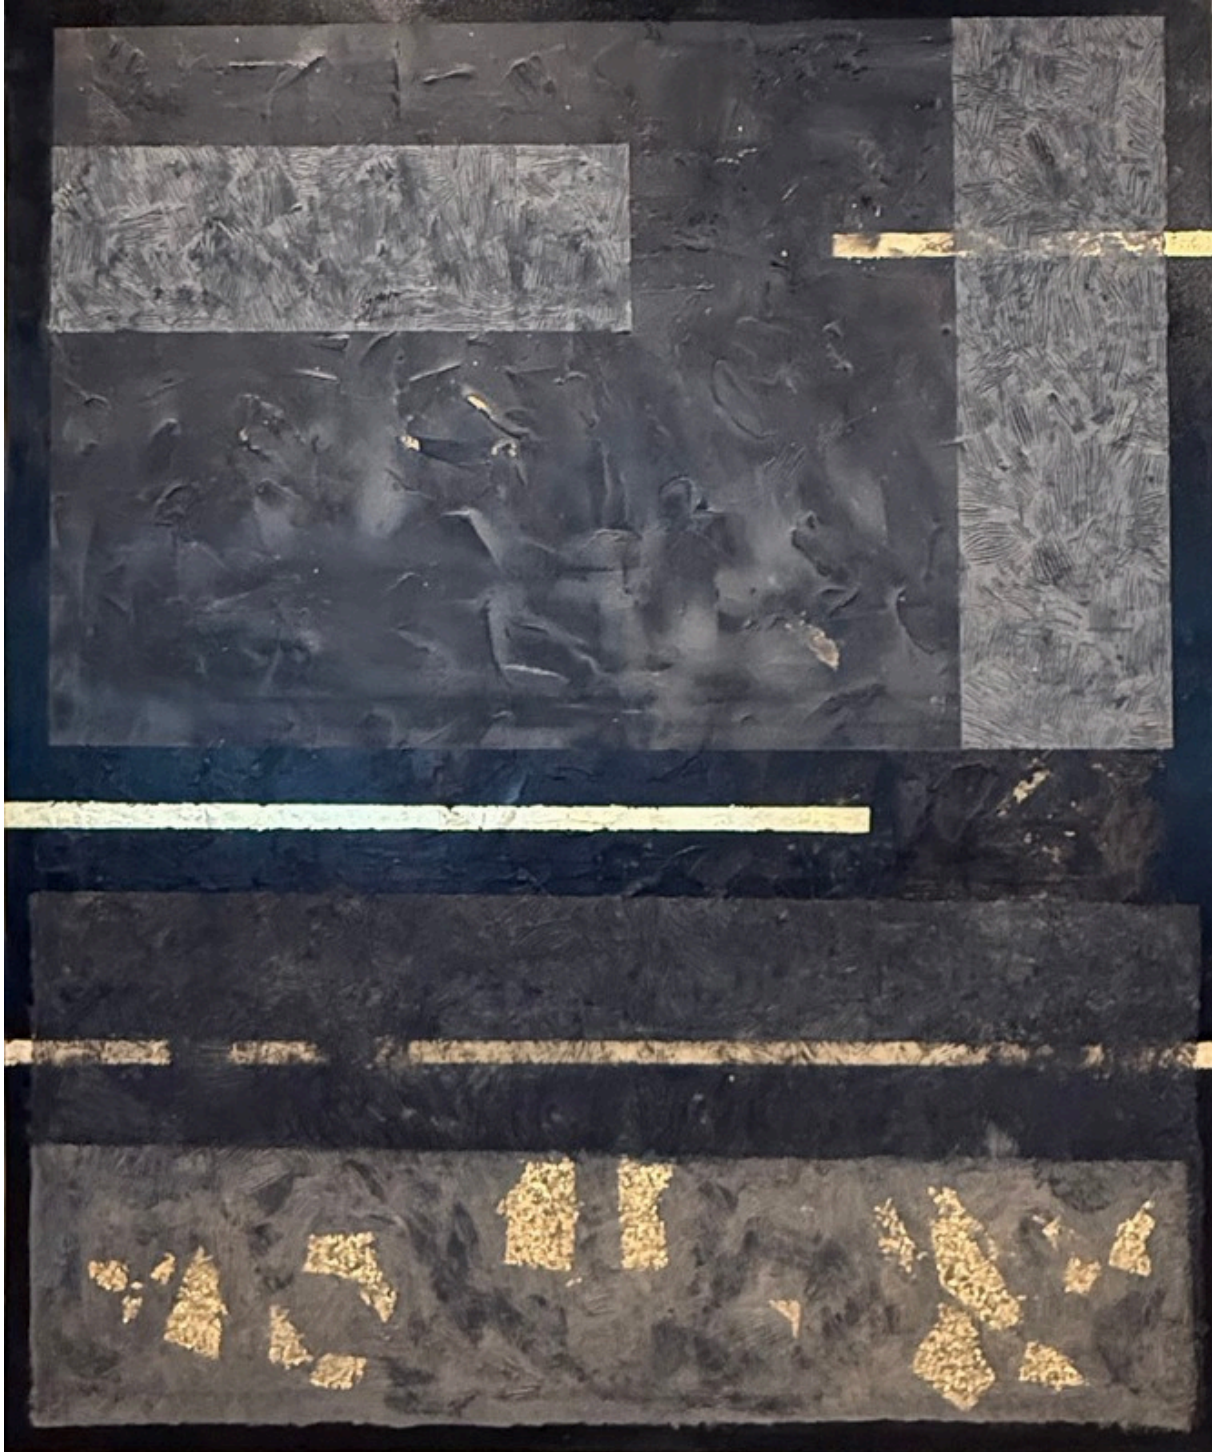

MOXIE

FINE ART

KELSEY WONG

Obsidian
72 X 60"
$7500