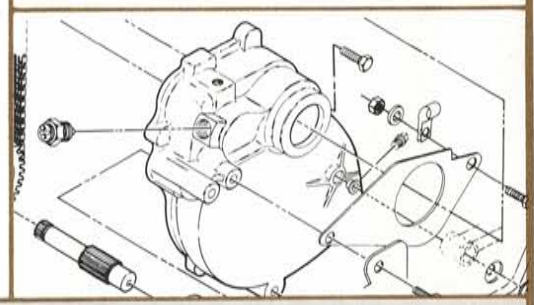

W867027

W867627

1986 ATV PRICE MANUAL

1986 POLARIS ATV SUGGESTED RETAIL PRICE LIST GENERAL INFORMATION

STANDARD SERVICE PARTS

This price list is a numerical sequence listing of the current suggested retail prices of Polaris standard field service parts. All prices listed are for unit of issue quantities of one each. Items marked with (*) are interchangeable with snowmobile parts.