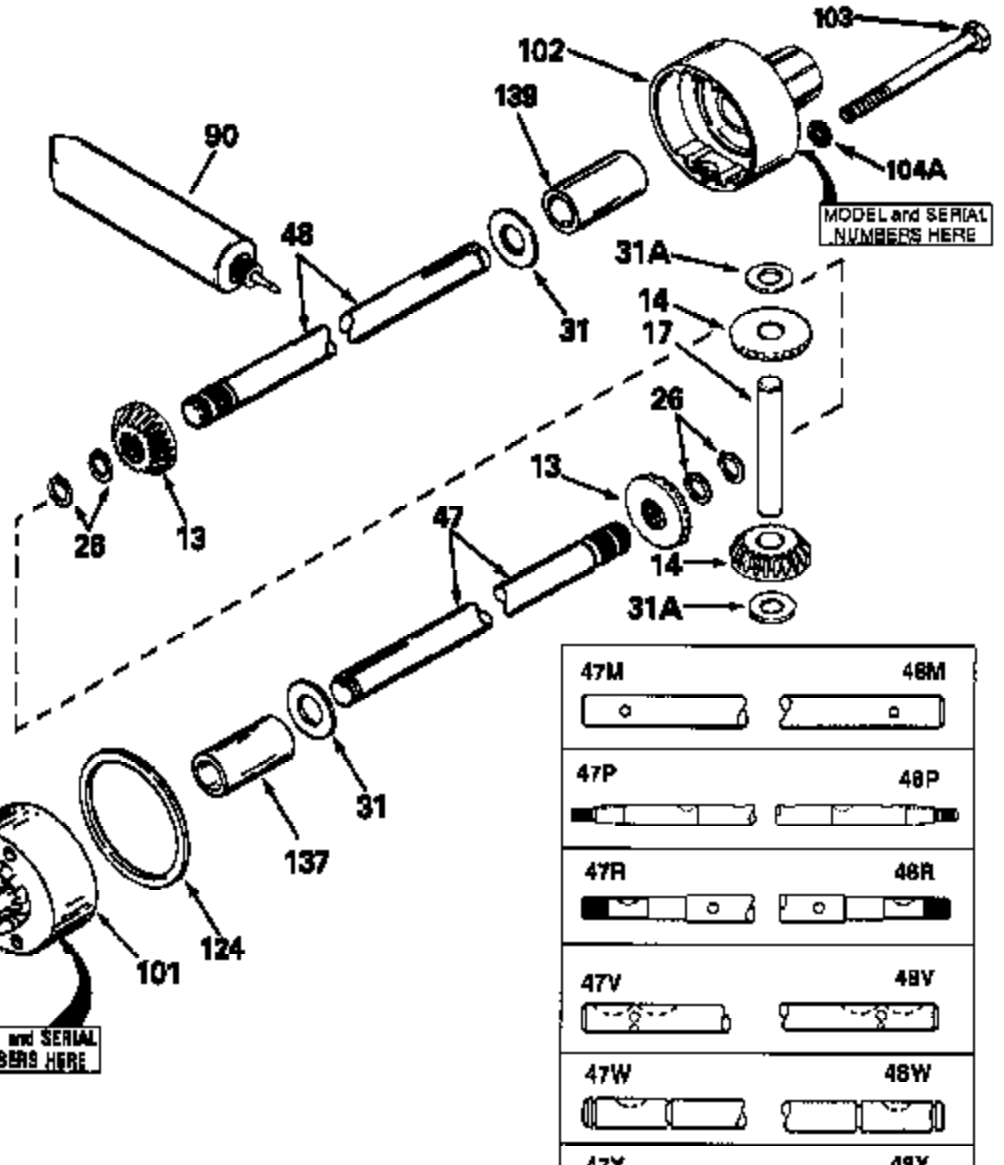

47	48
47A	48A
47B	48B
47C	48C
47D	48D
47E	48E
47H	48H
47L	48L

47M	48M
47P	48P
47R	48R
47V	48V
47W	48W
47X	48X

Ref #	Part Number	Qty	Description
13	778221		Gear, Bevel (16 teeth)
14	778068		Gear, Pinion (16 teeth)
17	786040		Pin, Drive
26	792125		Ring, Retaining (4 required) (Pkg. of 2)
31	780001		Washer (3/4" ID x 1-1/2" OD x 1/16" t hick)
31A	780096		Washer, Thrust
47B	774801		Axle (18" long)
48B	774801		Axle (18" long)
82	786043		Sprocket. No Teeth 54. O.D. 8.823
82	786051		Sprocket. No Teeth 60. O.D. 9.841
82	786070		Sprocket. No Teeth 48. O.D. 7.920
82	786041A		Sprocket. No Teeth 45. O.D. 7.389
82	786042	100-133D	Sprocket. No Teeth 40. O.D. 6.650
90	788067B	Peerless	Grease (32 oz. bottle Bentonite greas e)
101	774344		Differential Carrier Hsg (Incl. 137)
102	774345		Differential Carrier Hsg (Incl. 139)
103	792041		Screw, 5/16-18 x 3-3/4"
104A	792061		Washer, Flat, 5/16"
104	792042		Nut, Lock, 5/16-18 (Use as required)
137	780077		Bushing (3/4" ID x 1-1/16" OD x 2-1/1 6" long)
139	780077		Bushing (3/4 ID x 1-1/16" OD x 2-1/16 " long)