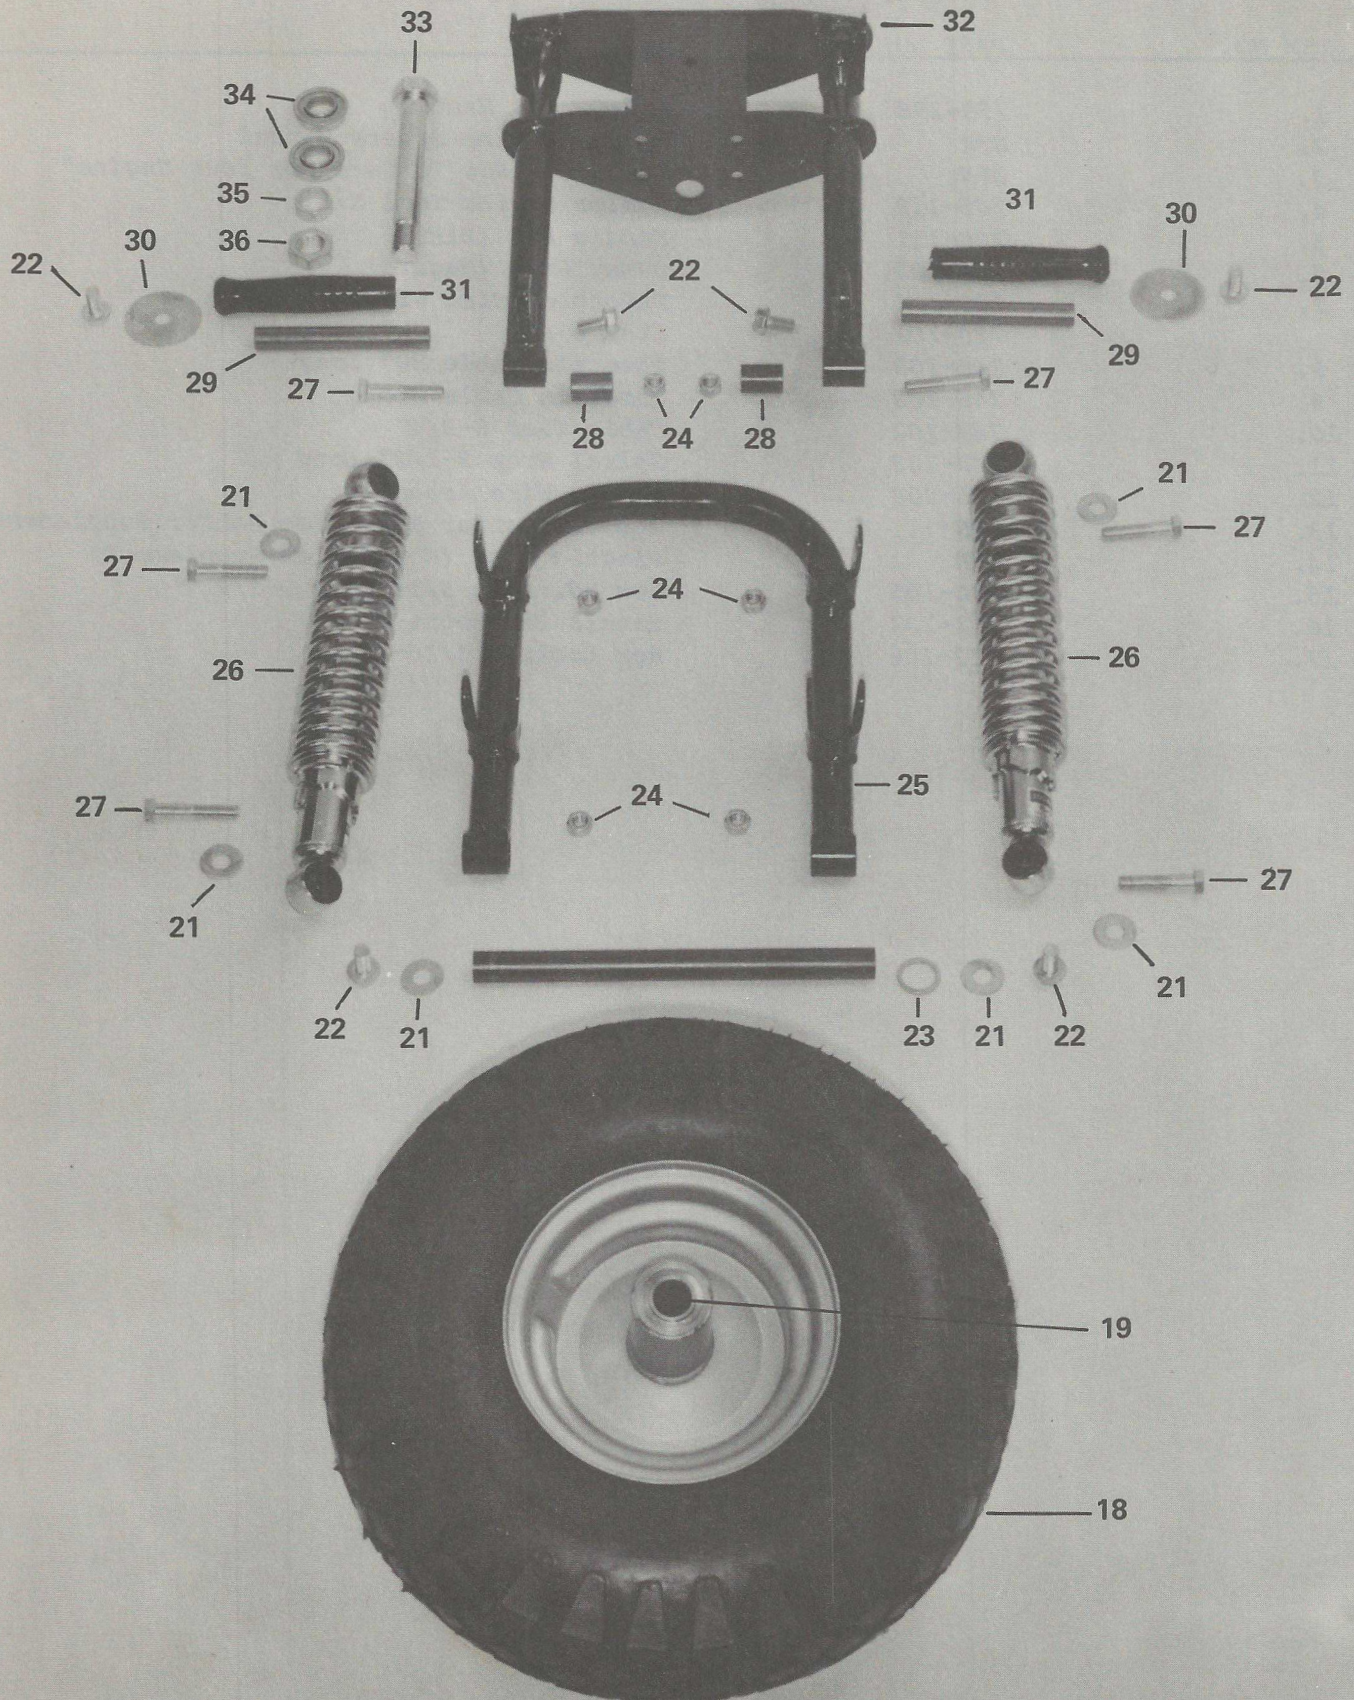

## RTS-290 &amp; 340

ITEM NO.	PART NUMBER	DESCRIPTION
1.	759-198	RTS-Owners Manual
2.	NPN	Kohler Engine Owners Manual
3.	NPN	Pamphlet "How To Care For Your Engine"
4.	745-119	Kohler Engine Tool Kit
5.	720-111	Handle Bar (Blk.)
6.	720-105	Dummy Grip (Magura)
7.	720-104	Throttle Twist Grip
	720-101	Item 6 & 7
8.	746-102	Throttle Cable 99" Long
9.	746-103	Throttle Cable Stop
10.	749-102	Cable Ties 6-3/4"
11.	749-103	Spiral Wrap 2-1/2" Long
12.	725-208	Safety Wire Assembly
13.	NPN	Recoil Starter Rope (See Kohler Supplement)
14.	NPN	Plastic Plug (See Kohler Supplement)
15.	710-105	Hex Hd. Bolt 5/16-24 x 2-1/2
16.	711-107	Handle Bar Mount
17.	712-106	Hex Locknut 5/16-24

## RTS-290 &amp; 340

ITEM NO.	PART NUMBER	DESCRIPTION
18.	734-116	Front Tire & Wheel Assembly
19.	741-102	Front Wheel Bearing 3/4 I.D.
20.	711-103	Front Axle 3/4 Dia., x 9
21.	736-102	Flat Washer 3/8 I.D.
22.	710-118	Whiz Lock Bolt 3/8-24 x 3/4
23.	750-104	Axle Spacer 3/4 I.D. x 1/8
24.	712-135	Hex Lock Nut 3/8-24
25.	733-180	Leading Link
26.	749-114	Front Shocks #100-8002-000
27.	710-116	Hex Hd. Bolt 3/8-24 x 1-3/4
28.	750-107	Bolt Bushing 3/4 Dia., x 1-1/16
29.	711-101	Footrest Mount Bar 3/4 Dia., x 4-1/2
30.	736-106	Flat Washer 2" O.D. x 3/8 I.D.
31.	720-102	Footrest Grip
32.	733-230	Front Fork
33.	710-100	King Pin Bolt 3/4-10 x 5-5/8
34.	741-106	Front Fork Bearing 3/4 I.D.
35.	750-109	King Pin Spacer 3/4 Dia., x 3/8
36.	712-105	King Pin Nut 3/4-10