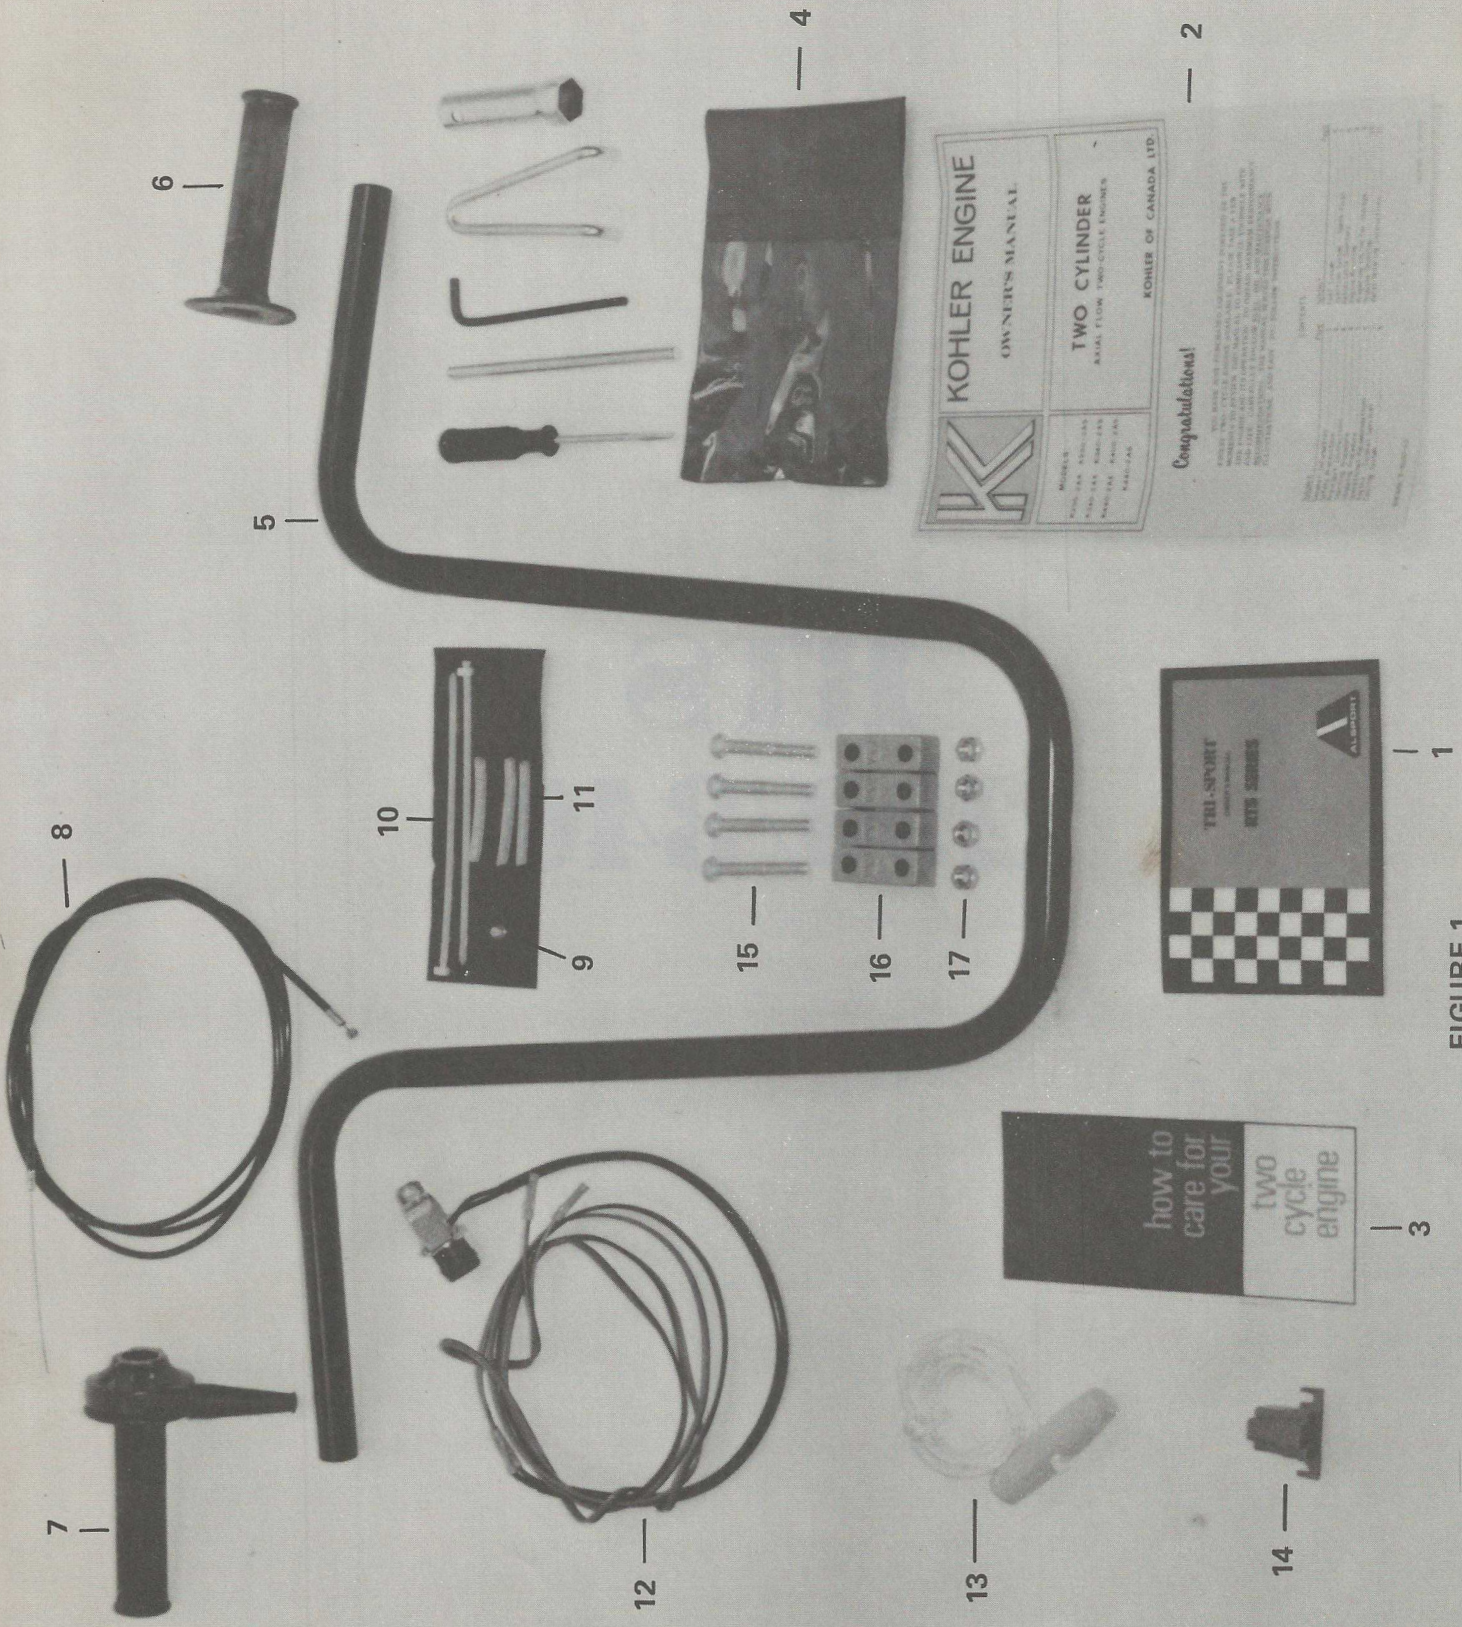

FIGURE 1

FIGURE #1

RTS-290 & 340

ITEM NO.	PART NUMBER	DESCRIPTION
1.	759-198	RTS-Owners Manual
2.	NPN	Kohler Engine Owners Manual
3.	NPN	Pamphlet "How To Care For Your Engine"
4.	745-119	Kohler Engine Tool Kit
5.	720-111	Handle Bar (Blk.)
6.	720-105	Dummy Grip (Magura)
7.	720-104	Throttle Twist Grip
	720-101	Item 6 & 7
8.	746-102	Throttle Cable 99" Long
9.	746-103	Throttle Cable Stop
10.	749-102	Cable Ties 6-3/4"
11.	749-103	Spiral Wrap 2-1/2" Long
12.	725-208	Safety Wire Assembly
13.	NPN	Recoil Starter Rope (See Kohler Supplement)
14.	NPN	Plastic Plug (See Kohler Supplement)
15.	710-105	Hex Hd. Bolt 5/16-24 x 2-1/2
16.	711-107	Handle Bar Mount
17.	712-106	Hex Locknut 5/16-24