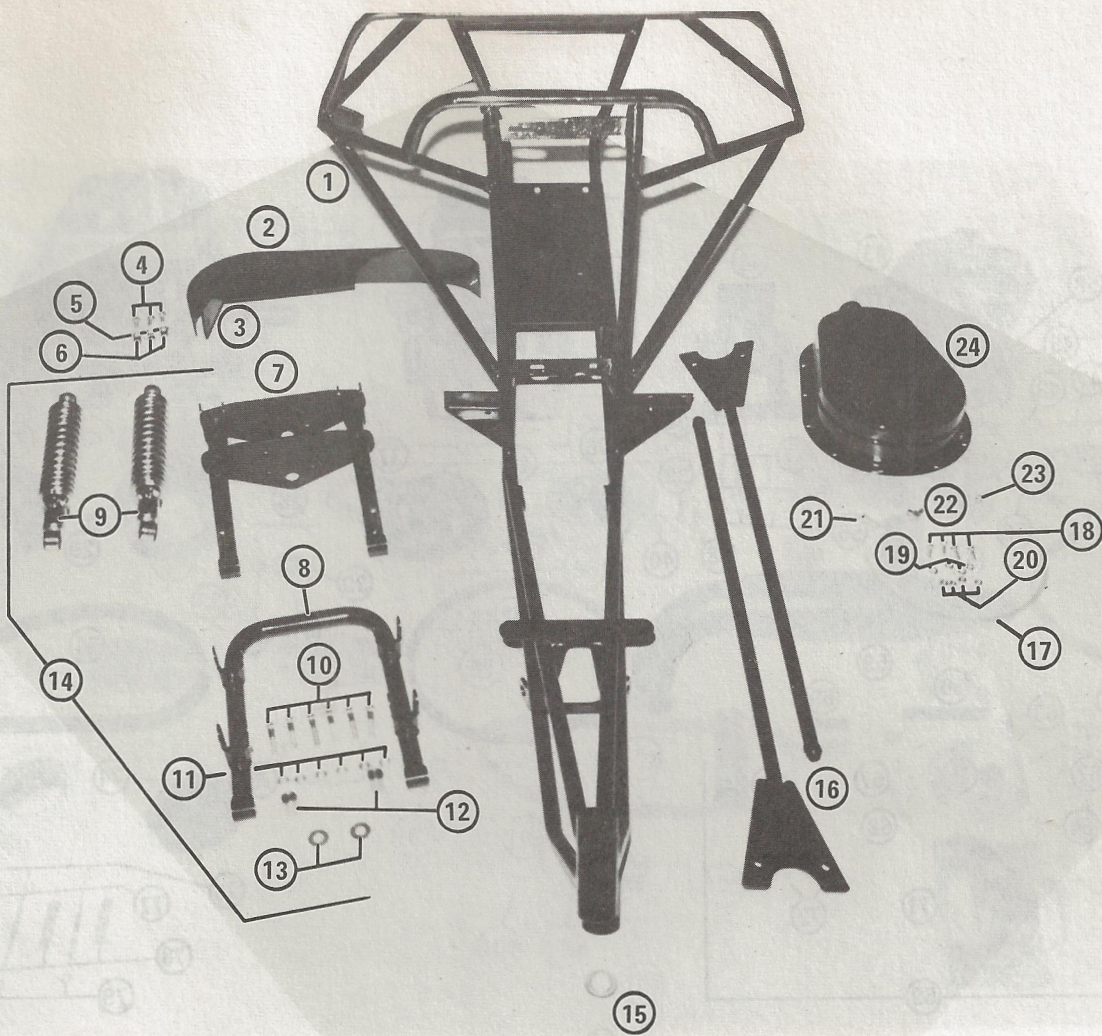

Tri-Sport

REPLACEMENT PARTS LIST
RTS-5, RTS-8, & RTS-MAC

ALSPORT, INCORPORATED

84 Whittlesey, Norwalk, Ohio 44857 •

Item No.	Part No.	Quan't. No.	Description
1	733-195	1	Weld Assembly Frame
2	733-203	1	Torque Converter Shield (Mac)
3	733-202	1	Torque Converter Shield (5 & 8)
4	726-194	1	Torque Converter Shield Mt'g. Strap (Mac)
5	726-193	1	Torque Converter Shield Mt'g. Strap (5 & 8)
6	710-121	3	Hex Hd. Bolts 1/4-20 x 3/4"
7	736-104	3	Flat Washers 5/16"
8	712-102	3	Locknuts 5/16-24
9	733-196	1	Leading Link Fork
10	733-197	1	Lower Loop Leading Link
11	749-114	2	Front Shocks
12	710-116	6	Hex Hd. Bolts 3/8-24 x 1-3/4"
13	712-135	6	Locknuts 3/8-24
14	750-107	2	Fork Bushings
15	736-102	2	Flat Washers 3/8 U.S.S.
16	760-163	1	Leading Link Fork Complete
17	741-106	2	Fork Bearings
18	733-198	2	Torque Arm
19	723-112	1	Fuel Line 16 5/8" (Mac)
20	723-112	1	Fuel Line 8 3/4" (8)
21	710-168	4	Hex Hd. Bolts 1/4-20 x 3/4"
22	736-116	4	Flat Washers 1/4"
23	712-129	4	Locknuts 1/4-20
24	723-111	1	In Line Fuel Filter
	723-110	1	Fuel Line Fitting 90°
	737-102	1	Gas Tank Plug
	723-154	1	Gas Tank (8 & Mac)

Item No.	Part No.	Quan't. No.	Description
120	751-107	1	Bolt Bushing for Shock
121	723-140	1	RTS Seat Pad
122	723-165	1	RTS Seat Pad Front Protector
123	720-111	1	Handle Bar
124	734-118	2	Rear Tire Assy.
125	734-116	1	Front Tire Assy.
126	759-124	1 pr.	"RTS" Decal
127	759-120	1 pr.	"Tri-Sport" Decal
128	746-134	2	Brake Cables
129	746-102	1	Throttle Cable
130	720-101	1	Throttle & Dummy Grip
130A	720-113	1	Dummy Grip
131	746-104	1	LH Brake Lever
132	746-100	1	RH Brake Lever
133	725-172	1	Kill Wire Assy. (Mac)
	725-173	1	Kill Wire Assy. (8)
	725-174	1	Kill Wire Assy. (5)
	725-138	1	Kill Switch
134	710-133	2	Hex Hd. Bolts 1/4-20 x 2"
135	710-103	2	Carriage Hd. Bolts 1/4-20 x 2"
136	736-116	2	Flatwashers 1/4"
137	736-106	2	Snubbing Washers
138	735-100	2	Rubber Grommets
139	736-103	4	Lockwashers 1/4"
140	712-101	4	Hex Nuts 1/4-20