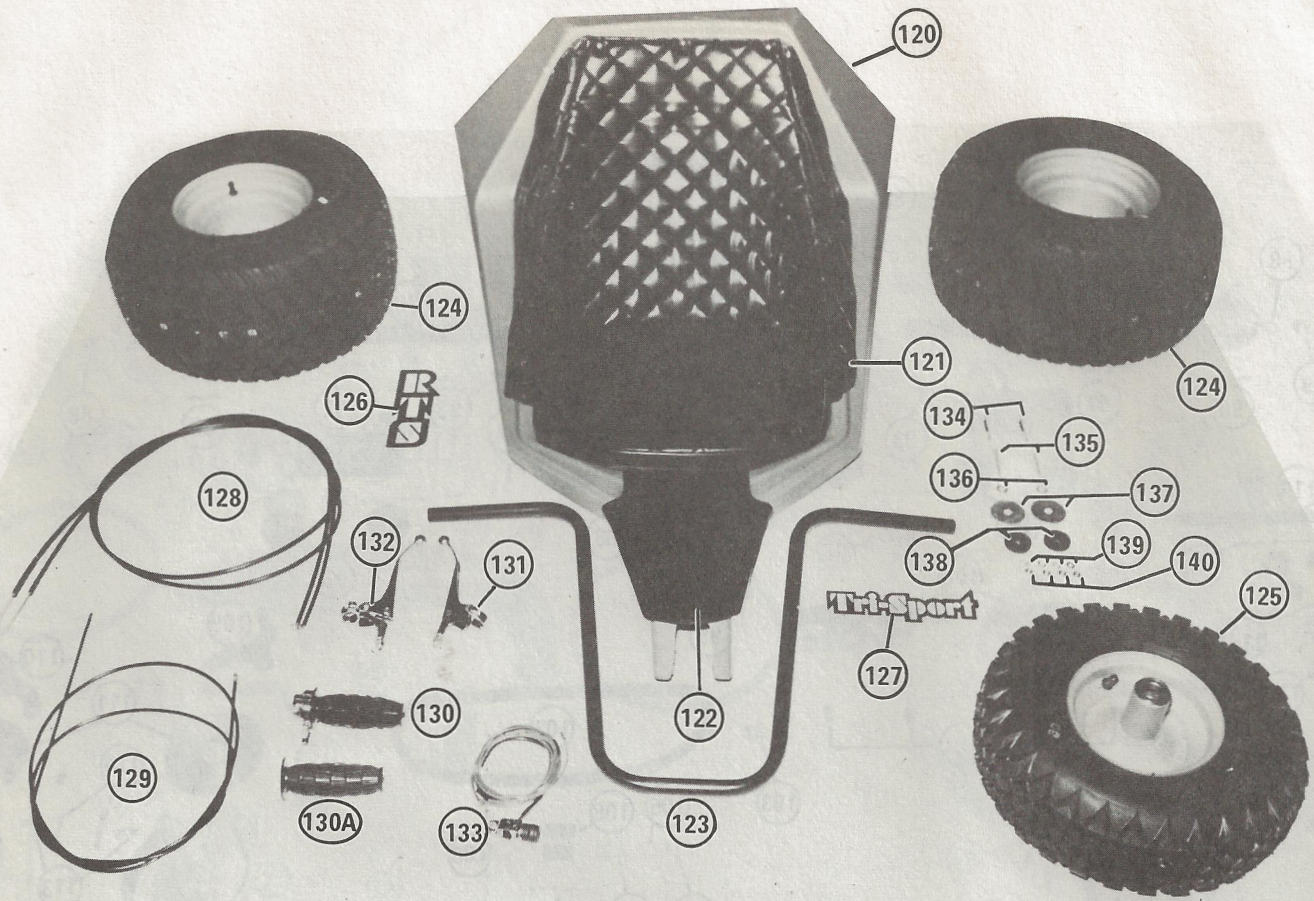

Tri-Sport

REPLACEMENT PARTS LIST
RTS-5, RTS-8, & RTS-MAC

ALSPORT, INCORPORATED

84 Whittlesey, Norwalk, Ohio 44857 •

Item No.	Part No.	Quan't. No.	Description
1	733-195	1	Weld Assembly Frame
2	733-203	1	Torque Converter Shield (Mac)
3	733-202	1	Torque Converter Shield (5 & 8)
4	726-194	1	Torque Converter Shield Mt'g. Strap (Mac)
5	726-193	1	Torque Converter Shield Mt'g. Strap (5 & 8)
6	710-121	3	Hex Hd. Bolts 1/4-20 x 3/4"
7	736-104	3	Flat Washers 5/16"
8	712-102	3	Locknuts 5/16-24
9	733-196	1	Leading Link Fork
10	733-197	1	Lower Loop Leading Link
11	749-114	2	Front Shocks
12	710-116	6	Hex Hd. Bolts 3/8-24 x 1-3/4"
13	712-135	6	Locknuts 3/8-24
14	750-107	2	Fork Bushings
15	736-102	2	Flat Washers 3/8 U.S.S.
16	760-163	1	Leading Link Fork Complete
17	741-106	2	Fork Bearings
18	733-198	2	Torque Arm
19	723-112	1	Fuel Line 16 5/8" (Mac)
20	723-112	1	Fuel Line 8 3/4" (8)
21	710-168	4	Hex Hd. Bolts 1/4-20 x 3/4"
22	736-116	4	Flat Washers 1/4"
23	712-129	4	Locknuts 1/4-20
24	723-111	1	In Line Fuel Filter
	723-110	1	Fuel Line Fitting 90°
	737-102	1	Gas Tank Plug
	723-154	1	Gas Tank (8 & Mac)

Item No.	Part No.	Quan't. No.	Description
120	751-107	1	Bolt Bushing for Shock
121	723-140	1	RTS Seat Pad
122	723-165	1	RTS Seat Pad Front Protector
123	720-111	1	Handle Bar
124	734-118	2	Rear Tire Assy.
125	734-116	1	Front Tire Assy.
126	759-124	1 pr.	"RTS" Decal
127	759-120	1 pr.	"Tri-Sport" Decal
128	746-134	2	Brake Cables
129	746-102	1	Throttle Cable
130	720-101	1	Throttle & Dummy Grip
130A	720-113	1	Dummy Grip
131	746-104	1	LH Brake Lever
132	746-100	1	RH Brake Lever
133	725-172	1	Kill Wire Assy. (Mac)
	725-173	1	Kill Wire Assy. (8)
	725-174	1	Kill Wire Assy. (5)
	725-138	1	Kill Switch
134	710-133	2	Hex Hd. Bolts 1/4-20 x 2"
135	710-103	2	Carriage Hd. Bolts 1/4-20 x 2"
136	736-116	2	Flatwashers 1/4"
137	736-106	2	Snubbing Washers
138	735-100	2	Rubber Grommets
139	736-103	4	Lockwashers 1/4"
140	712-101	4	Hex Nuts 1/4-20