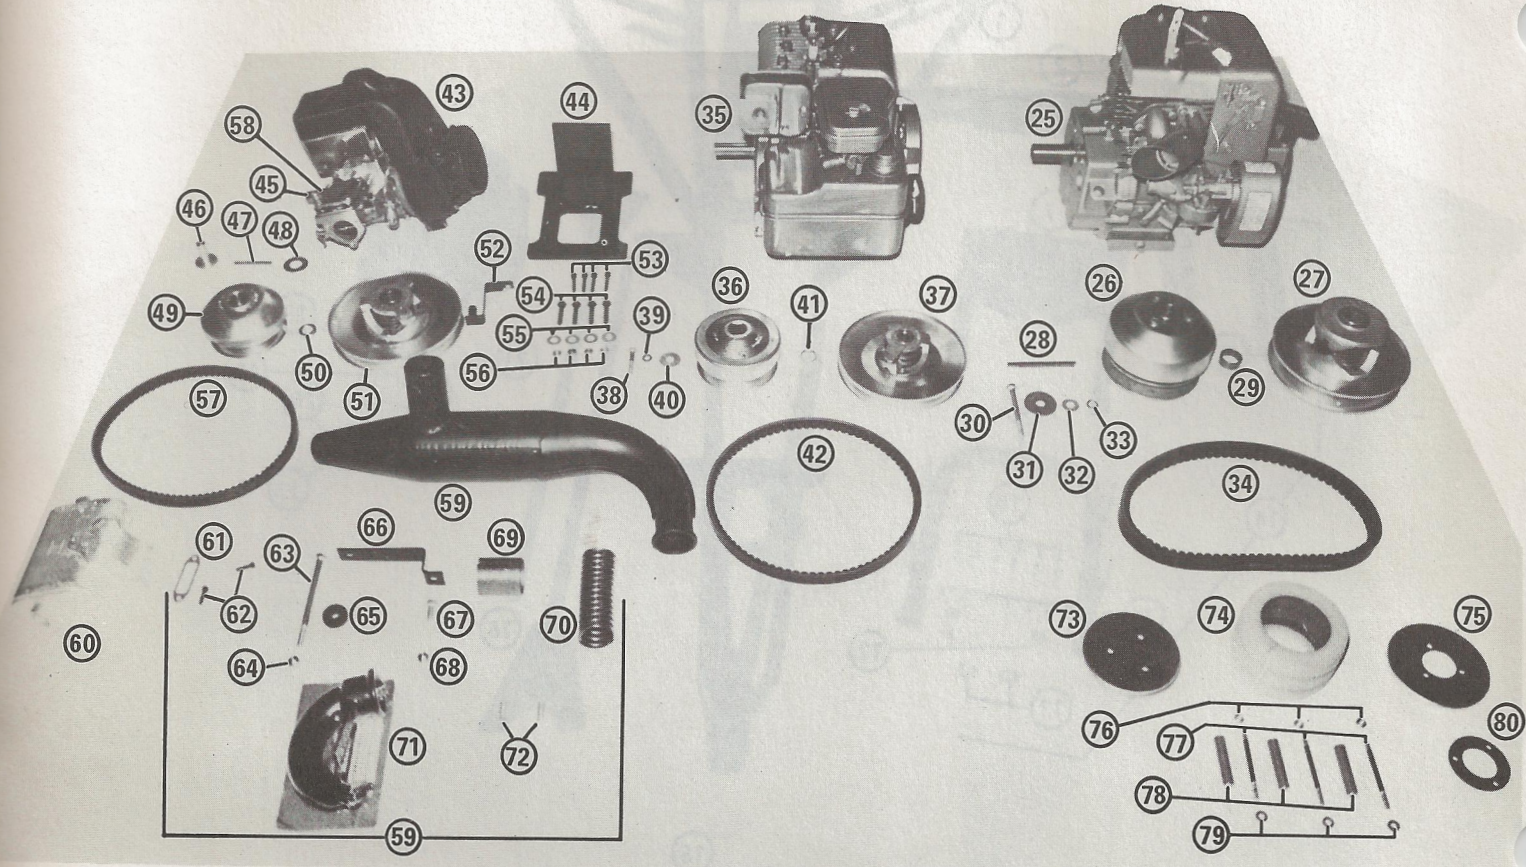

Tri-Sport

REPLACEMENT PARTS LIST
RTS-5, RTS-8, & RTS-MAC

ALSPORT, INCORPORATED

84 Whittlesey, Norwalk, Ohio 44857 •

Item No.	Part No.	Quan't. No.	Description
1	733-195	1	Weld Assembly Frame
2	733-203	1	Torque Converter Shield (Mac)
3	733-202	1	Torque Converter Shield (5 & 8)
4	726-194	1	Torque Converter Shield Mt'g. Strap (Mac)
5	726-193	1	Torque Converter Shield Mt'g. Strap (5 & 8)
6	710-121	3	Hex Hd. Bolts 1/4-20 x 3/4"
7	736-104	3	Flat Washers 5/16"
8	712-102	3	Locknuts 5/16-24
9	733-196	1	Leading Link Fork
10	733-197	1	Lower Loop Leading Link
11	749-114	2	Front Shocks
12	710-116	6	Hex Hd. Bolts 3/8-24 x 1-3/4"
13	712-135	6	Locknuts 3/8-24
14	750-107	2	Fork Bushings
15	736-102	2	Flat Washers 3/8 U.S.S.
16	760-163	1	Leading Link Fork Complete
17	741-106	2	Fork Bearings
18	733-198	2	Torque Arm
19	723-112	1	Fuel Line 16 5/8" (Mac)
20	723-112	1	Fuel Line 8 3/4" (8)
21	710-168	4	Hex Hd. Bolts 1/4-20 x 3/4"
22	736-116	4	Flat Washers 1/4"
23	712-129	4	Locknuts 1/4-20
24	723-111	1	In Line Fuel Filter
	723-110	1	Fuel Line Fitting 90°
	737-102	1	Gas Tank Plug
	723-154	1	Gas Tank (8 & Mac)

Item No.	Part No.	Quan't. No.	Description
120	751-107	1	Bolt Bushing for Shock
121	723-140	1	RTS Seat Pad
122	723-165	1	RTS Seat Pad Front Protector
123	720-111	1	Handle Bar
124	734-118	2	Rear Tire Assy.
125	734-116	1	Front Tire Assy.
126	759-124	1 pr.	"RTS" Decal
127	759-120	1 pr.	"Tri-Sport" Decal
128	746-134	2	Brake Cables
129	746-102	1	Throttle Cable
130	720-101	1	Throttle & Dummy Grip
130A	720-113	1	Dummy Grip
131	746-104	1	LH Brake Lever
132	746-100	1	RH Brake Lever
133	725-172	1	Kill Wire Assy. (Mac)
	725-173	1	Kill Wire Assy. (8)
	725-174	1	Kill Wire Assy. (5)
	725-138	1	Kill Switch
134	710-133	2	Hex Hd. Bolts 1/4-20 x 2"
135	710-103	2	Carriage Hd. Bolts 1/4-20 x 2"
136	736-116	2	Flatwashers 1/4"
137	736-106	2	Snubbing Washers
138	735-100	2	Rubber Grommets
139	736-103	4	Lockwashers 1/4"
140	712-101	4	Hex Nuts 1/4-20