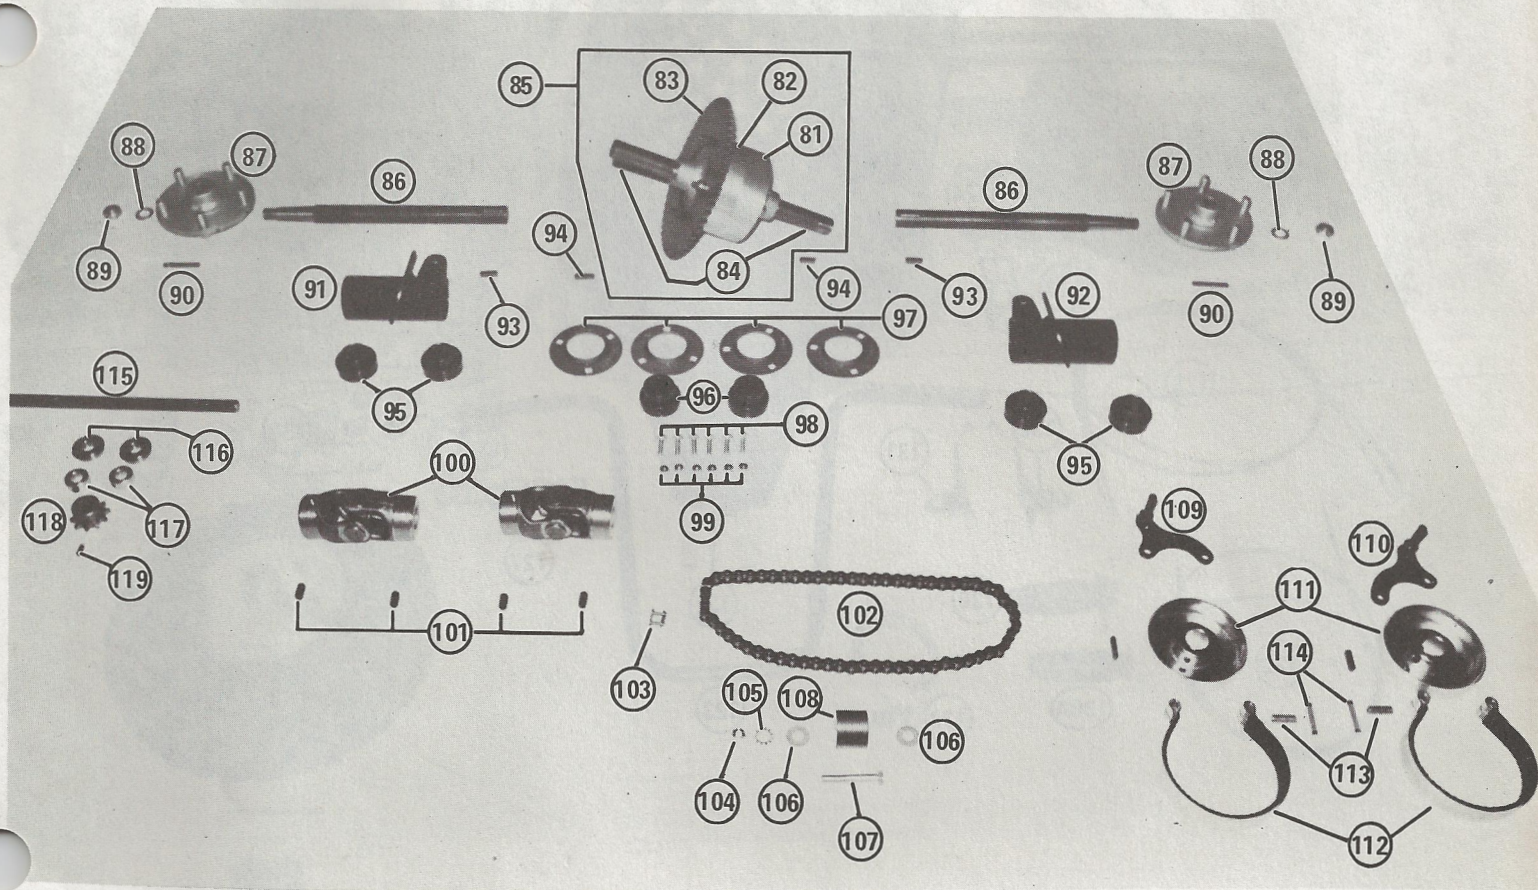

Item No.	Part No.	Quan't. No.	Description	Item No.	Part No.	Quan't. No.	Description
81	719-106	1	Alum. Ltd. Slip Housing	96	741-103	2	Diff. Bearings w/Collars
82	719-105	1	Alum. Ltd. Slip Housing - Sprocket Side	97	749-116	4	1" Bearing Flanges
83	748-120	1	HA 252 Sprocket 54T	98	710-128	6	Hex Hd. Bolts 3/16-24 x 1"
84	738-105	2	Inner Axles HA 252	99	712-106	6	Hex Center Locknuts 3/16-24
85	717-123	1	Ltd. Slip diff. w/sprocket HA 252	100	717-114	2	Universal Joints
	710-179	4	Hex Hd. Bolts 5/16-18 x 4"	101	710-158	4	Set Screws 3/8-16 x 3/4"
	712-110	4	Hex Locknuts 5/16-18	102	713-112	1	No. 40 Drive Chain
	736-135	12	Flatwashers 7/8 OD x 1/2 ID	103	713-110	1	No. 40 Master Link LL
	736-137	2	Flatwashers 1 3/8 OD x 7/8 ID	104	712-135	1	Hex Locknut 3/8-24
	711-124	4	Carrier Pins HA 252	105	736-138	1	Internal Lockwasher
	748-125	4	Carrier Gears HA 252	106	736-102	2	Flatwashers 3/8"
	748-126	2	Axle Gears HA 252	107	710-102	1	Hex Hd. Bolt 3/8-24 x 2"
	732-110	4	Carrier Springs HA 252	108	751-117	1	Chain Tightener
	716-104	2	Axle Snap Rings	109	733-199	1	RH Brake Anchor
	737-101	1	Grease Fitting	110	733-194	1	LH Brake Anchor
86	717-113	2	Outer Axles	111	757-105	2	1" Brake Drums w/Set Screw
87	733-140	2	Wheel Hubs	112	757-100	2	Brake Bands
88	736-126	2	Flat Washers 5/8 SAE	113	757-104	2	Brake Pins w/Set Screw
89	712-114	2	Hex Locknuts 5/8-18	114	732-100	2	Brake Springs
90	714-102	2	Keys 3/16 Sq. x 2"	115	711-123	1	Jackshaft
91	733-200	1	RH Axle Support	116	741-100	2	Bearings 5/8 Bore
92	733-201	1	LH Axle Support	117	750-122	2	Lock Collars 5/8 Bore
93	714-106	2	Keys 1/4 Sq. x 1 1/8"	118	748-124	1	Sprocket (Replaces 748-111)
94	714-109	2	Keys 1/4 Sq. x 1 3/4"	119	714-104	1	Key 3/16 Sq. x 1"
95	741-105	4	Axle Support Bearings