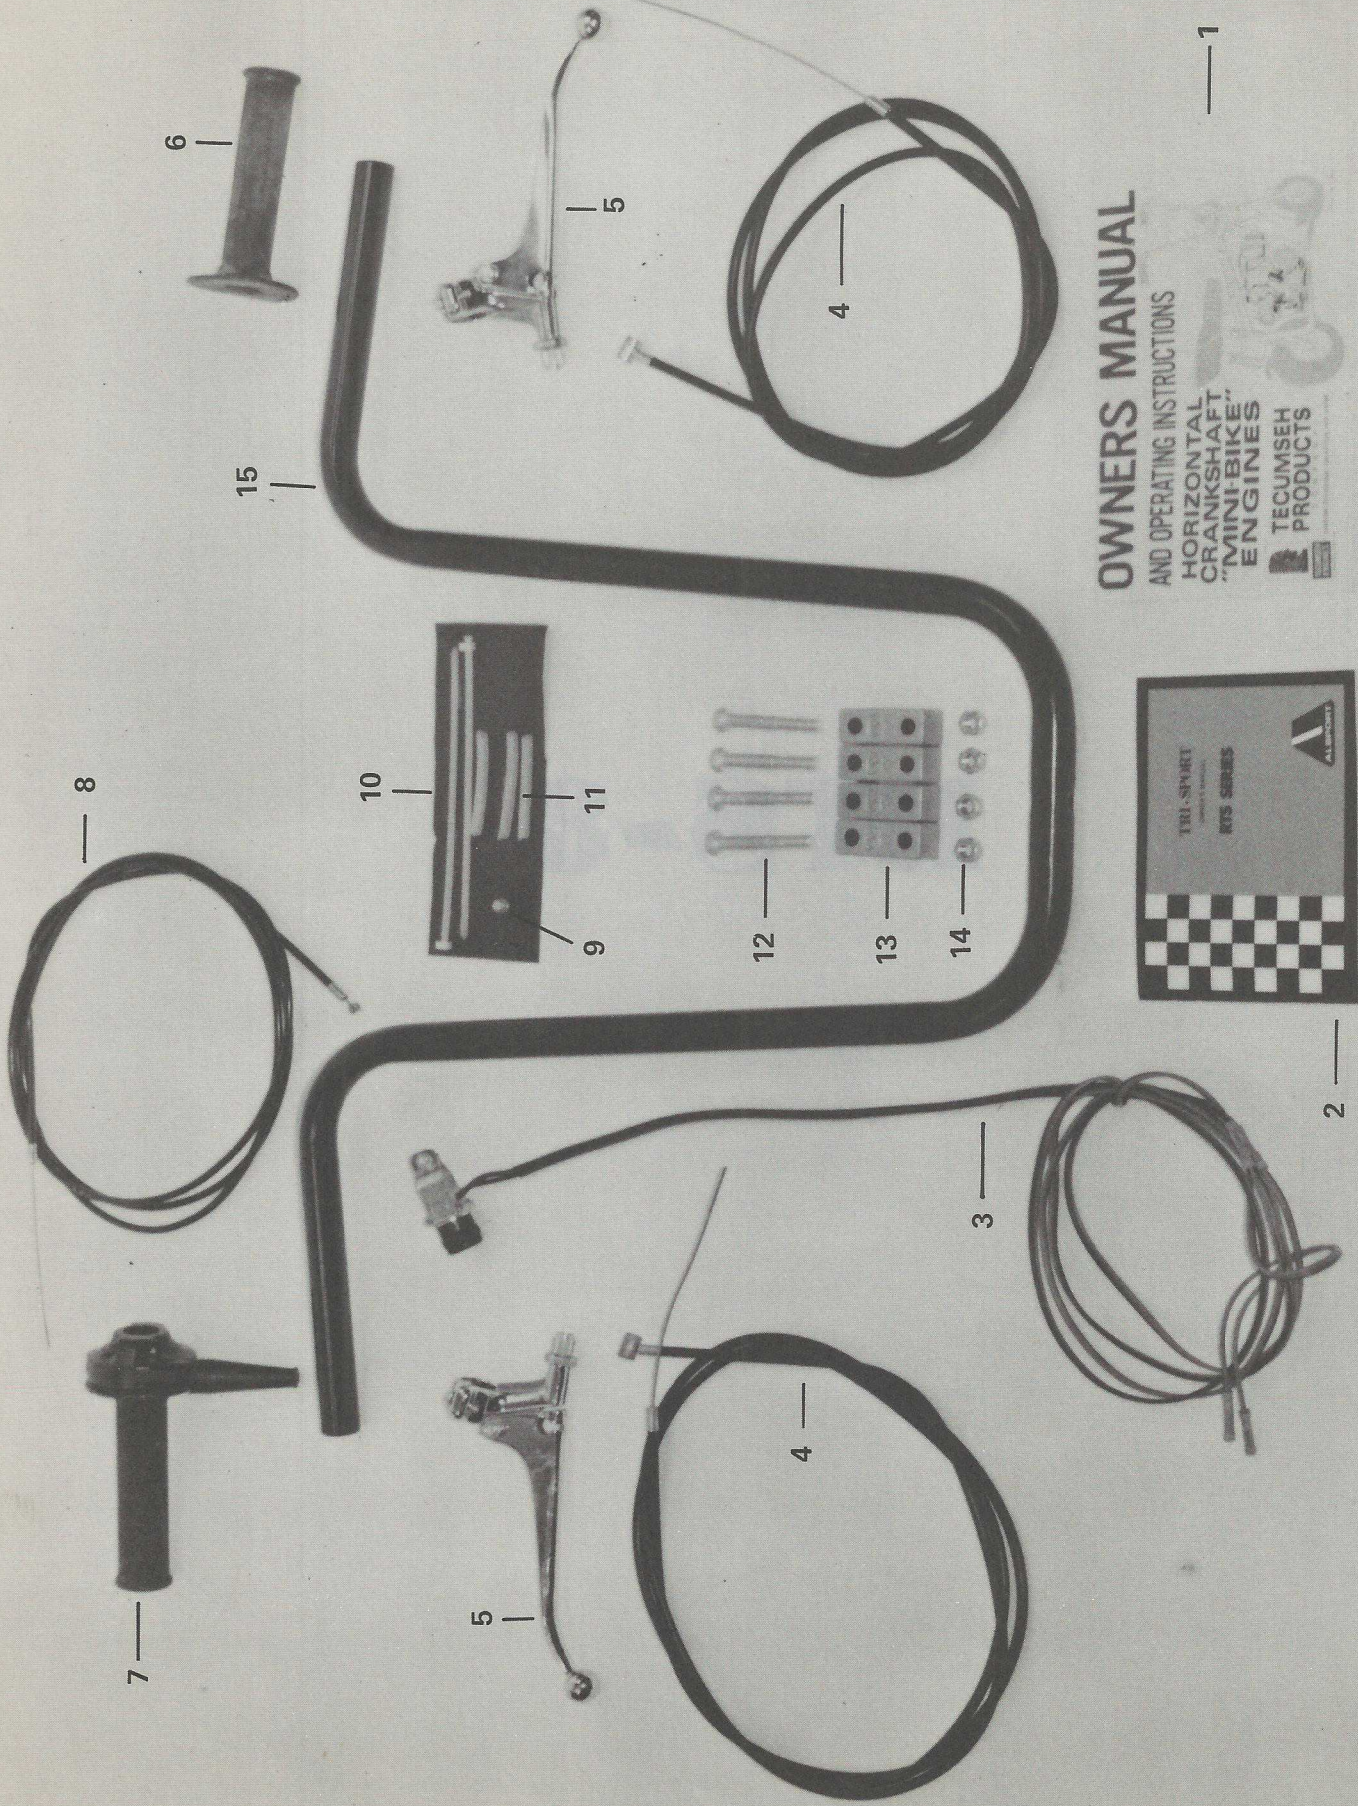

RTS-8 8 FIGURE 1

OWNERS MANUAL
AND OPERATING INSTRUCTIONS
HORIZONTAL
CRANKSHAFT
"MINI-BIKE"
ENGINES
TECUMSEH
PRODUCTS

FIGURE #1

RTS-8

ITEM NO.	PART NUMBER	DESCRIPTION
1.	NPN	Tecumsech Engine Owners Manual
2.	759-198	RTS-Owners Manual
3.	725-206	Safety Wire Assembly
4.	746-134	Brake Cable 90" Long
5.	746-100	Brake Lever
6.	720-105	Dummy Grip
7.	720-107	Throttle Twist Grip
	720-101	Item 6 & 7
8.	746-102	Throttle Cable 99" Long
9.	746-103	Throttle Cable Stop
10.	749-102	Cable Ties 6-3/4" Long
11.	749-103	Spiral Wrap 2-1/2" Long
12.	710-105	Hex Hd. Bolt 5/16-24 x 2-1/4
13.	711-107	Handle Bar Mounts
14.	712-106	Hex Lock Nut 5/16-24
15.	720-111	Handle Bar (Blk.)