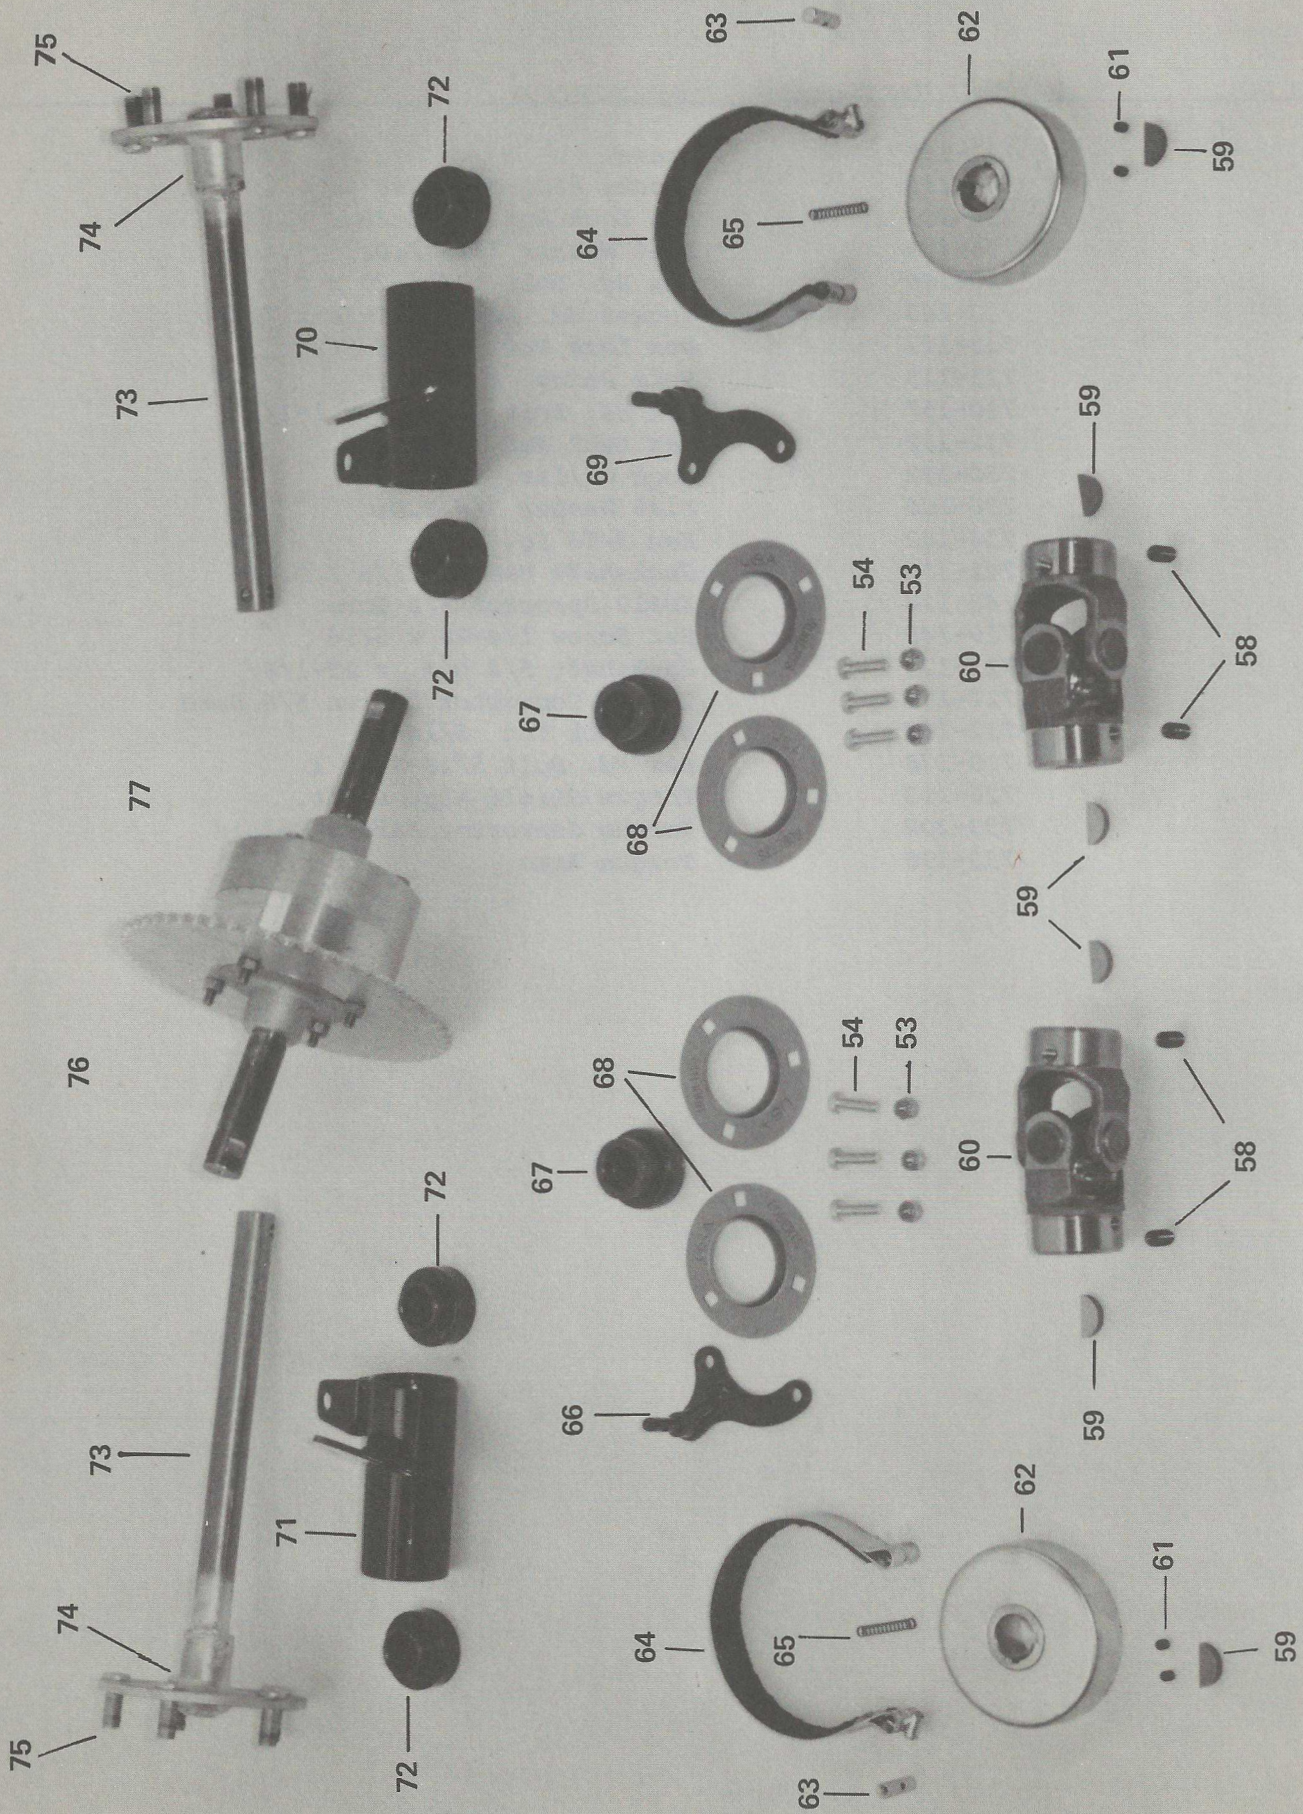

RTS-8 FIGURE 4

RTS-8

ITEM NO.	PART NUMBER	DESCRIPTION
58.	710-158	Set Screw 3/8-16 x 3/4
59.	714-111	Woodruff Key #808 1/4 x 1
60.	717-114	Universal Joint
61.	710-204	Set Screw 5/16-24 x 3/4
62.	757-105	Brake Drum 1" Bore
63.	757-104	Brake Cable Stop
64.	757-100	Brake Band
65.	732-100	Brake Band Spring
66.	733-199	R.H. Brake Brk't.
67.	741-103	Axle Bearing 1" I.D.
68.	749-116	Flangetts for 1" I.D. Bearing
69.	733-194	L.H. Brake Brk't.
70.	733-201	L.H. Axle Support
71.	733-200	R.H. Axle Support
72.	741-105	Axle Bearing 1" I.D.
73.	738-112	Axle & Hub Weldment
	738-114	Tapered Outward Axle
74.	732-209	Wheel Hub 1" Bore
	733-140	Wheel Hub Tapered Bore
75.	710-117	Lug Stud 1/2-20 x 1-1/4
76.	748-120	Sprocket #40 54 Tooth
77.	717-123	Differential w/Sprocket (For Service Parts See Holtan Supplement)