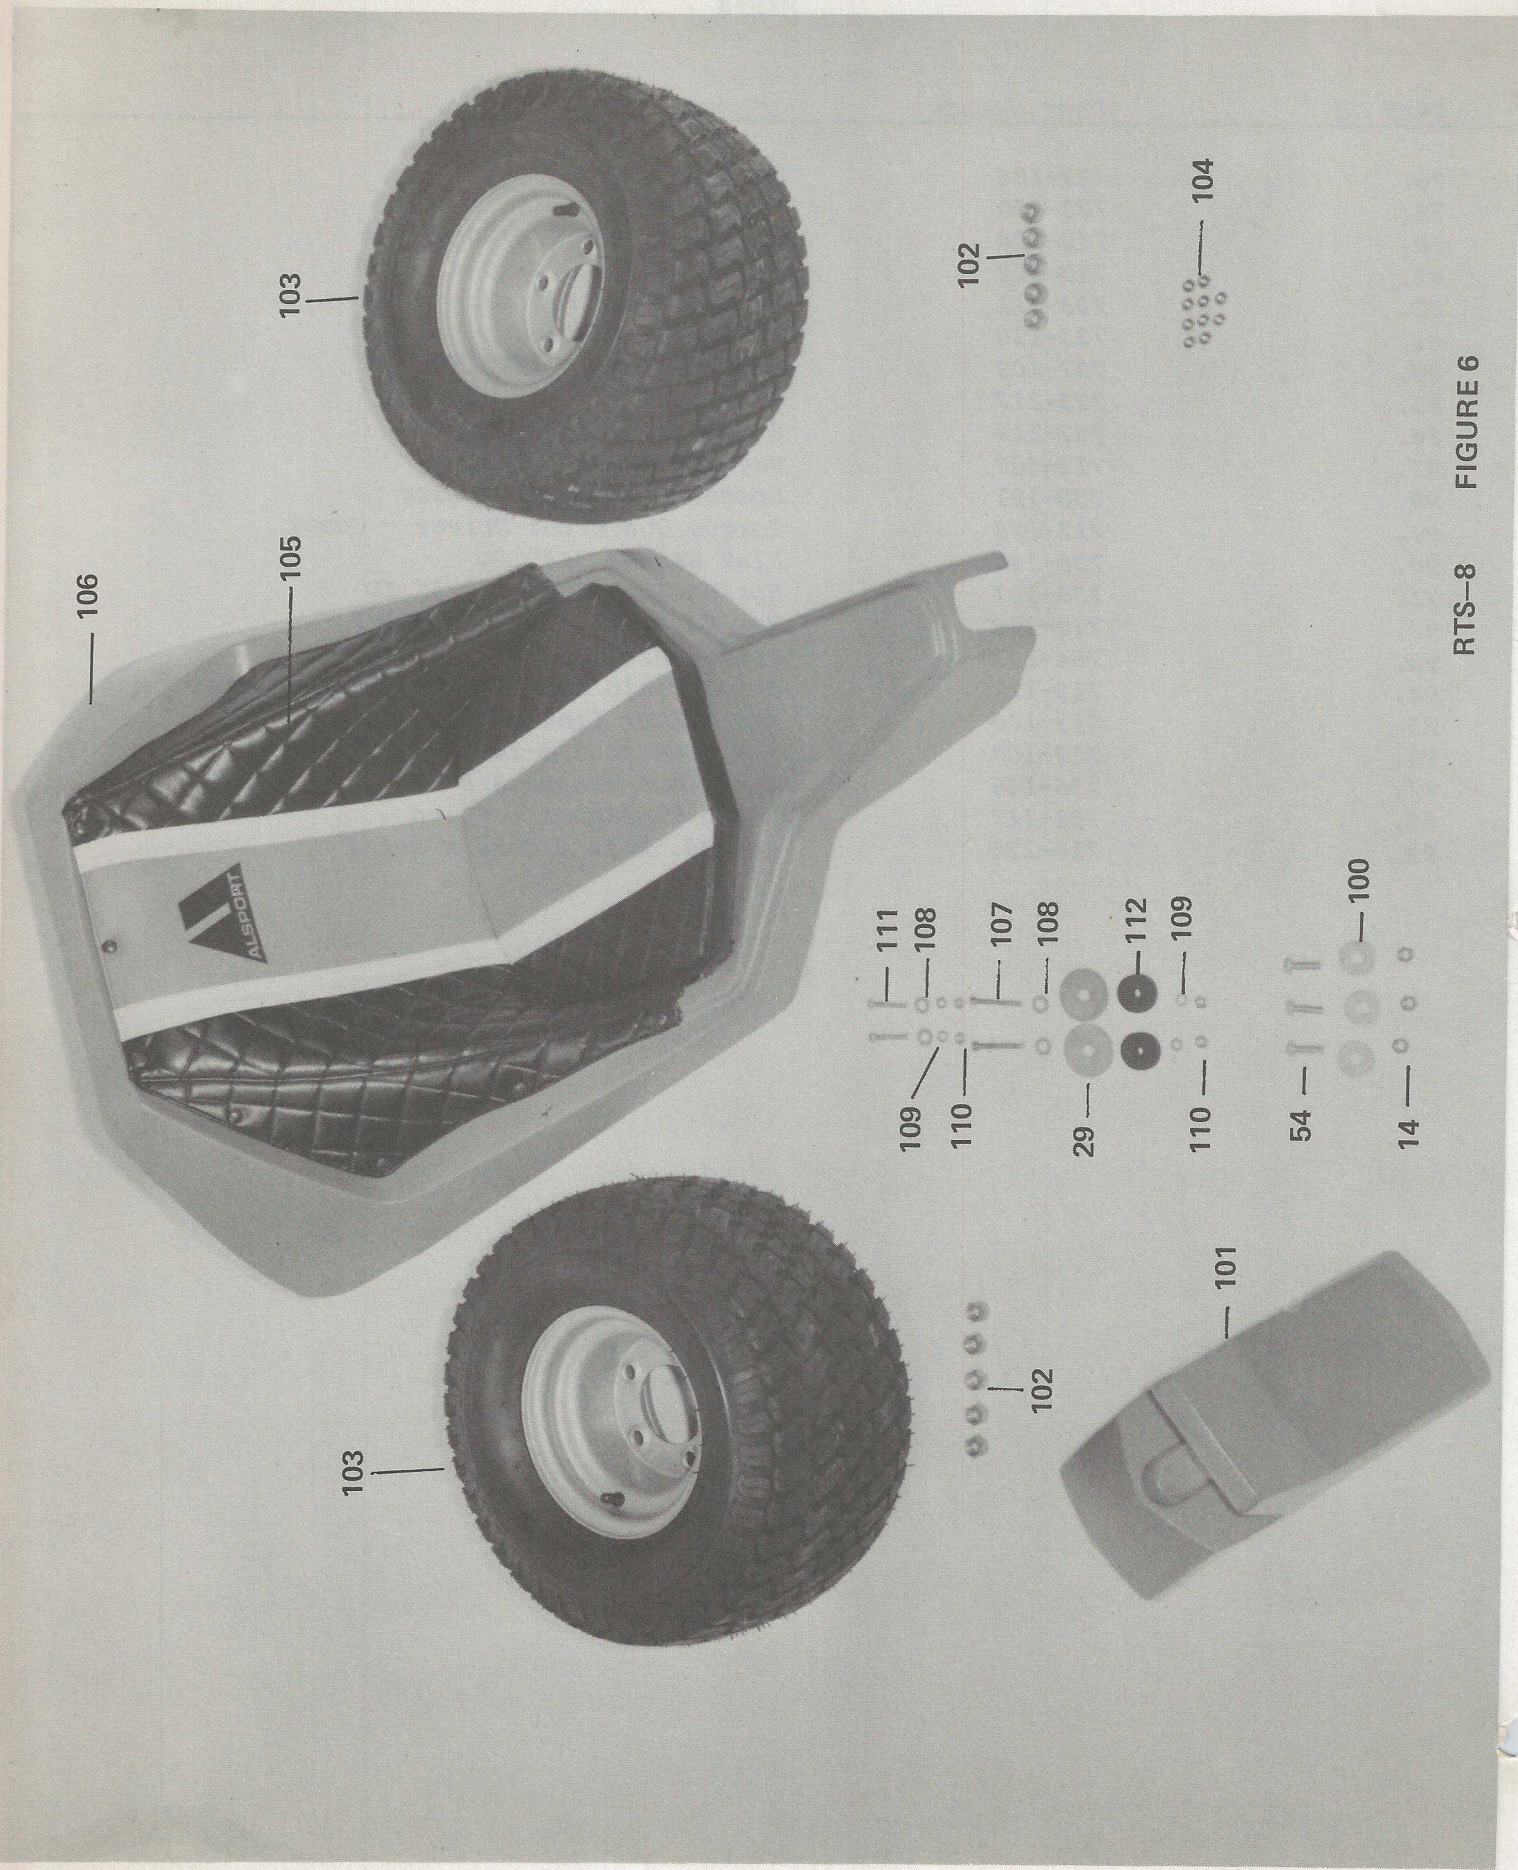

FIGURE #5

RTS-8

ITEM NO.	PART NUMBER	DESCRIPTION
78.	723-154	Fuel Tank W/Cap
79.	723-160	Fuel Tank Cap
80.	712-128	Whiz Lock Nut 1/4-20
81.	710-168	Hex Hd. Bolt 1/4-20 x 3/4
82.	723-111	In-Line Fuel Filter
83.	723-110	90 degree fitting
84.	737-102	Fuel Tank Plug 1/8" NPT
85.	723-112	Fuel Line
86.	752-114	8 HP Tecumseh Engine
87.	714-108	Key 1/4 sq. x 3-3/4"
88.	750-121	Spacer 1" ID x 5/8" Long
89.	717-128	Torque Convertor Driver - Comet
90.	736-148	Flat Washer 3/8" ID
91.	736-101	Spring Lock Washer 3/8" ID
92.	710-178	Hex Hd. Bolt 3/8-24 x 3-1/2
93.	754-103	Drive Belt
94.	713-112	Drive Chain #40 x 63 Pitches w/master
95.	713-100	#40 Master Link
96.	712-100	Hex Locknut 3/8-24
97.	736-146	Star Lock Washer 3/8" ID
98.	751-117	Chain Tightener - Nylon
99.	710-126	Hex Hd. Bolt 3/8-24 x 2-1/2

RTS-8   FIGURE 6