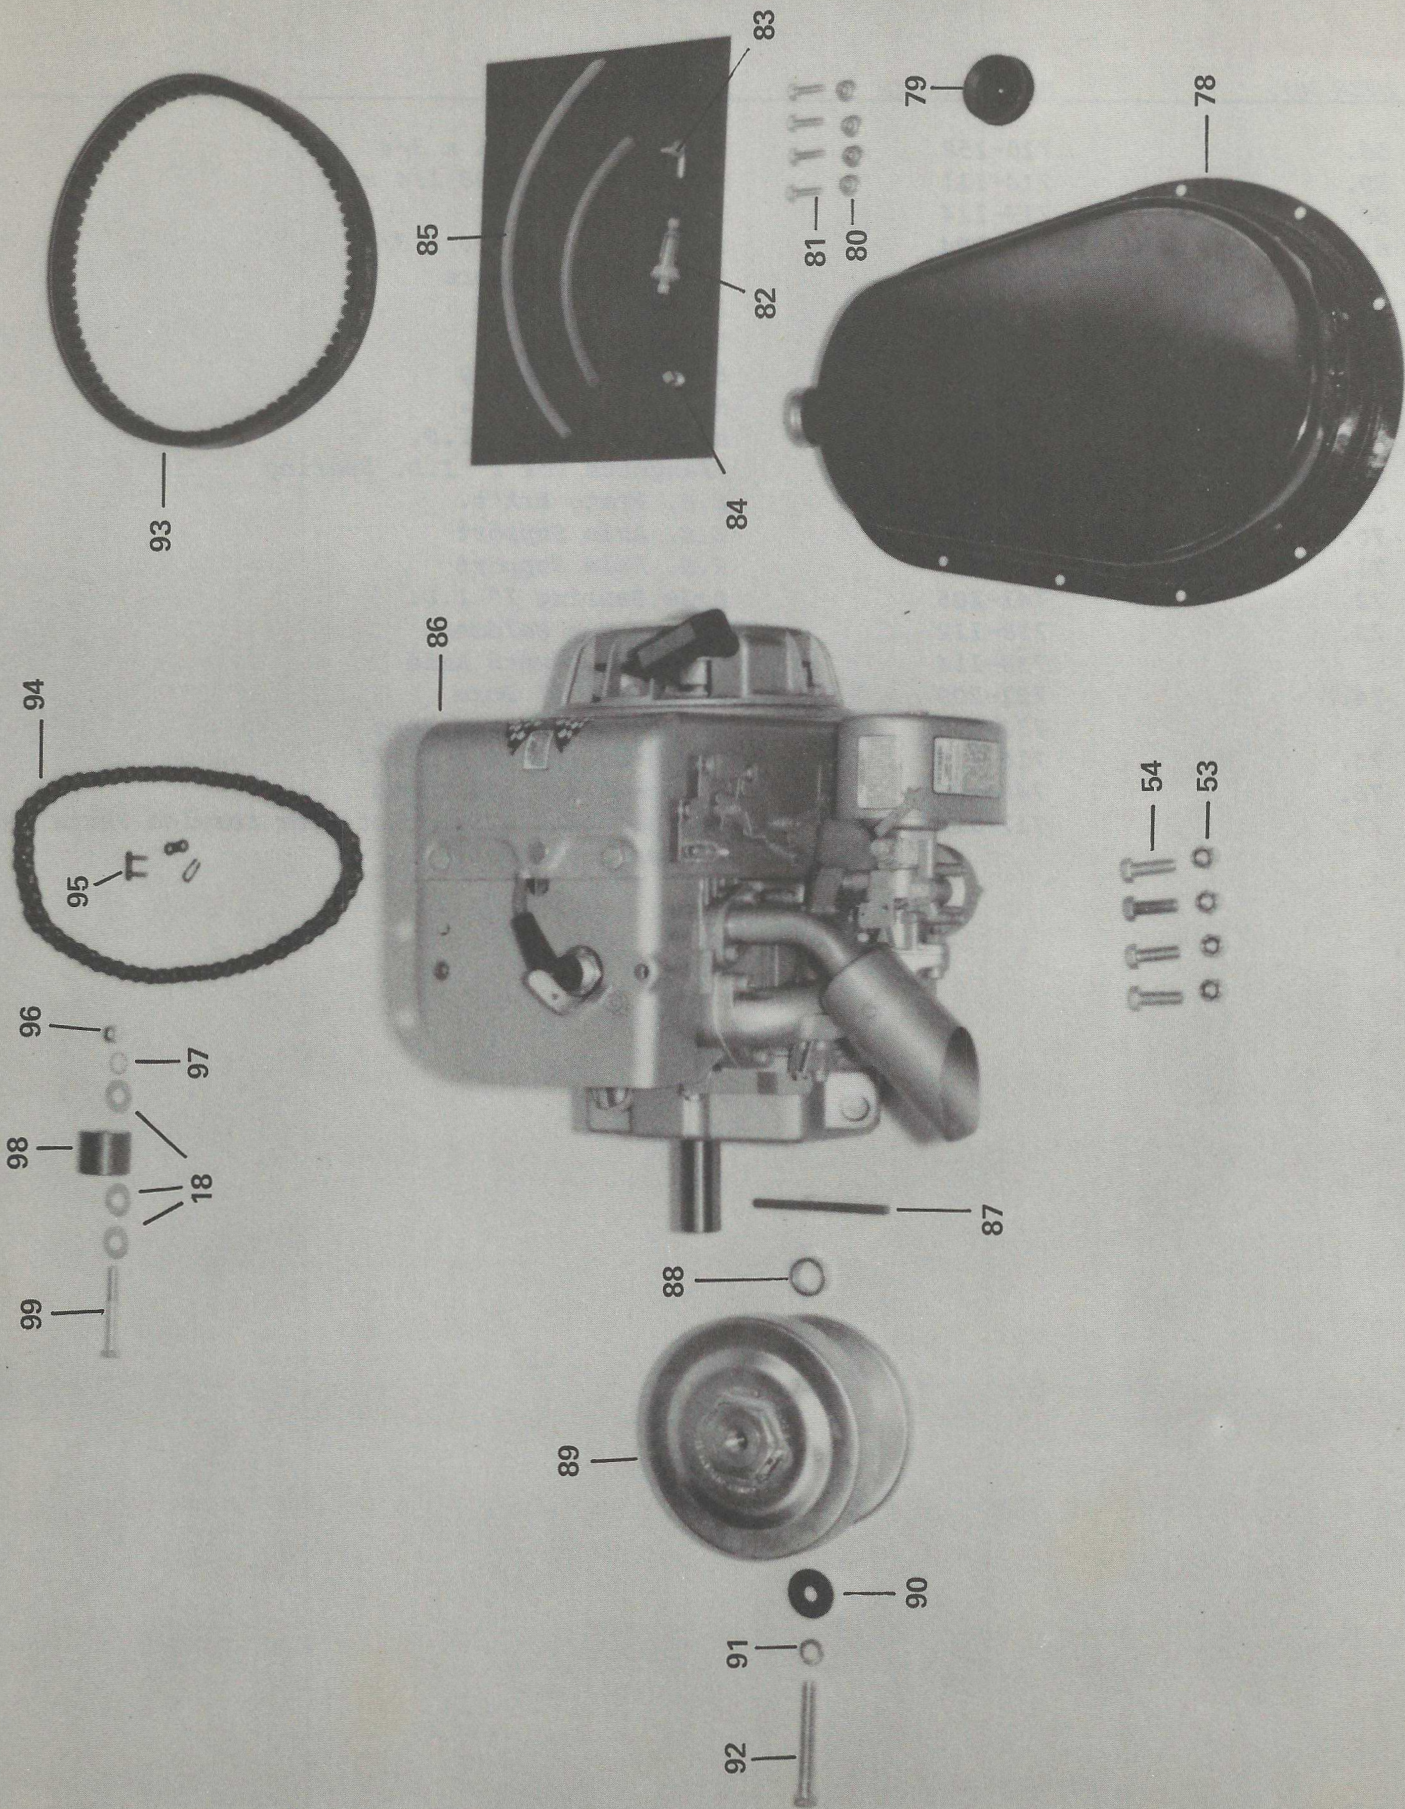

FIGURE #5

RTS-8 FIGURE 5

FIGURE #5

RTS-8

ITEM NO.	PART NUMBER	DESCRIPTION
78.	723-154	Fuel Tank W/Cap
79.	723-160	Fuel Tank Cap
80.	712-128	Whiz Lock Nut 1/4-20
81.	710-168	Hex Hd. Bolt 1/4-20 x 3/4
82.	723-111	In-Line Fuel Filter
83.	723-110	90 degree fitting
84.	737-102	Fuel Tank Plug 1/8" NPT
85.	723-112	Fuel Line
86.	752-114	8 HP Tecumseh Engine
87.	714-108	Key 1/4 sq. x 3-3/4"
88.	750-121	Spacer 1" ID x 5/8" Long
89.	717-128	Torque Convertor Driver - Comet
90.	736-148	Flat Washer 3/8" ID
91.	736-101	Spring Lock Washer 3/8" ID
92.	710-178	Hex Hd. Bolt 3/8-24 x 3-1/2
93.	754-103	Drive Belt
94.	713-112	Drive Chain #40 x 63 Pitches w/master
95.	713-100	#40 Master Link
96.	712-100	Hex Locknut 3/8-24
97.	736-146	Star Lock Washer 3/8" ID
98.	751-117	Chain Tightener - Nylon
99.	710-126	Hex Hd. Bolt 3/8-24 x 2-1/2