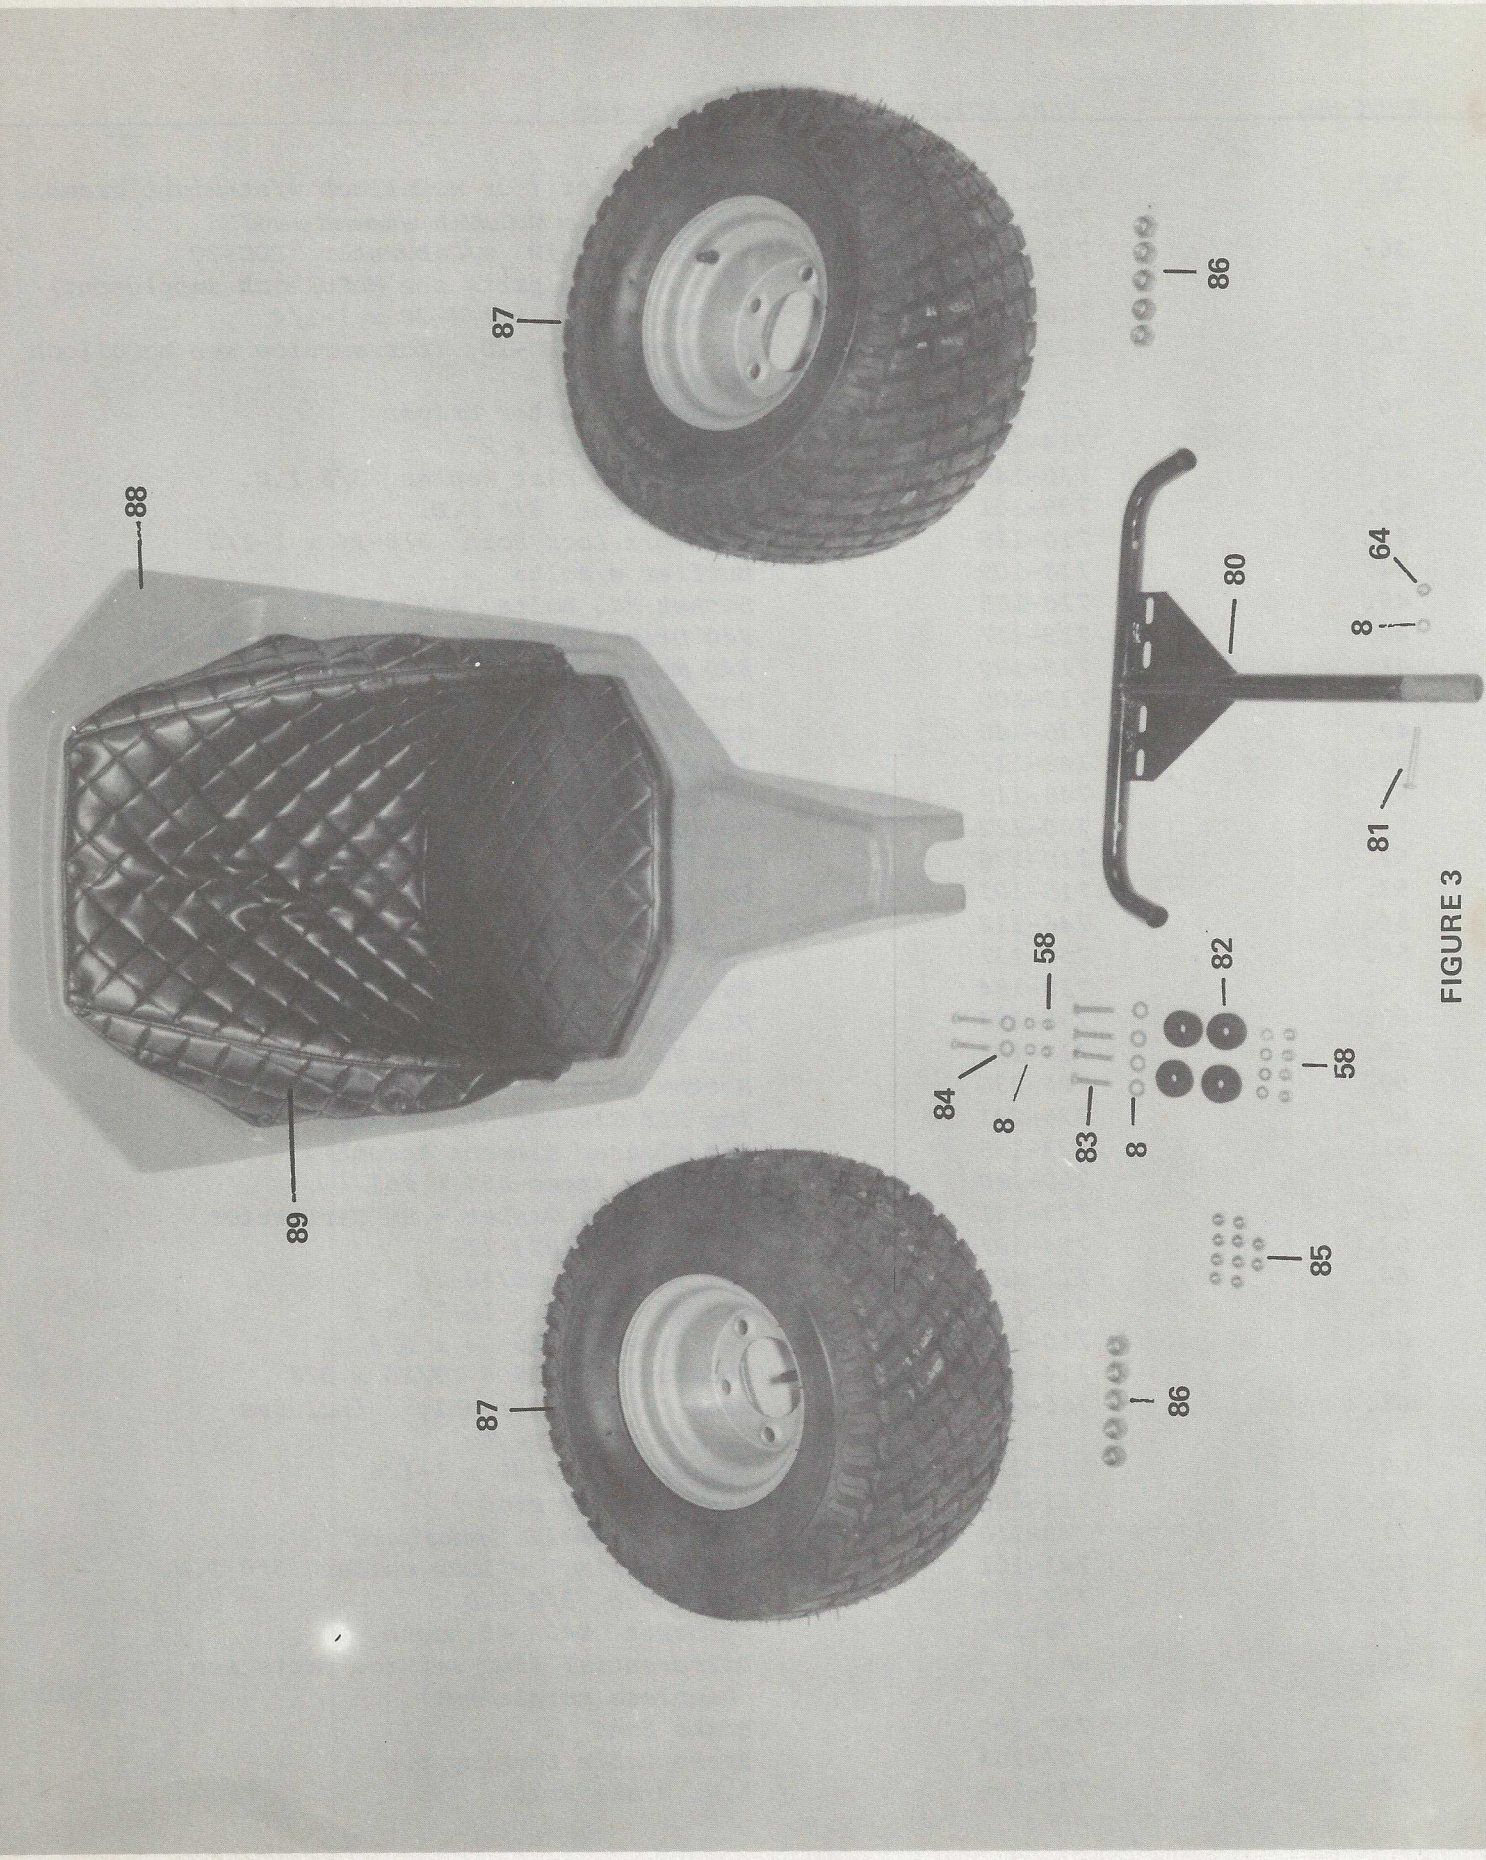

FIGURE 2

TS-101

ITEM NO.	PART NUMBER	DESCRIPTION
35.	733-217	Engine Mount (for McCulloch w/straight crank)
	733-205	Engine Mount (for McCulloch w/tapered crank)
36.	752-109	McCulloch 101D w/Caburetor BDC-20 (for service parts see McCulloch supplement)
37.	710-176	Socket Hd. Bolt 1/4-20 x 1-1/4
38.	723-166	Carburetor BDC-20 (for service see McCulloch supplement)
39.	717-117	Torque Convertor Driver
40.	714-102	Key 3/16 sq. x 2"
41.	736-148	Belleville Flat Washer 3/8 I.D.
42.	736-101	Lock Washer 3/8 I.D.
43.	710-115	Hex Whiz Lock Bolt 3/8-24 x 1-1/2
44.	718-109	Muffler w/Bolts
45.	710-185	Socket Hd. Bolts 8-32 x 3/4
46.	713-117	#40 Drive Chain 56 Pitch w/master link
47.	713-100	#40 Master Link
48.	712-100	Hex Lock Nut 3/8-24
49.	736-146	Star Lock Washer 3/8 I.D.
50.	748-117	Idler Sprocket
51.	748-118	Idler Sprocket Adapter
	760-122	Includes Item #50 & #51
52.	710-126	Hex Hd. Bolt 3/8-24 x 2-1/2
53.	715-101	Cotter Pin 3/32 x 3/4
54.	746-112	Throttle Cable Mtg. Brkt.
55.	750-137	Air Cleaner Spacers
56.	710-184	Fastening Rod 1/4-20 x 3-1/4
57.	736-143	Flatwasher
58.	712-101	Hex Nut 1/4-20
59.	726-230	Bottom Air Cleaner Mtg. Plate
60.	726-231	Top Air Cleaner Mtg. Plate
61.	723-155	Air Cleaner Element Assembly
	760-180	Includes Items #55 & #61
62.	723-131	Air Cleaner Gasket - HR Carburetor
63.	754-107	Drive Belt 883-110
64.	712-102	Hex Lock Nut 5/16-24
65.	710-128	Hex Hd. Bolt 5/16-24 x 1
66.	710-205	Set Screw 5/16-24 x 3/8
67.	714-100	Woodruff Key #606 3/16 x 3/4
68.	760-243	Rear Carrier Assembly includes items No. 69 thru No. 75
69.	710-117	Lug Stud 1/2-20 x 1-1/4
70.	733-106	Wheel Hub w/ stud
71.	749-110	Flangettes for 3/4 I.D. Bearing (pairs)
72.	741-101	Axle Bearing w/lock collar 3/4 I.D.
73.	757-102	Brake Hub 3/4 I.D.
74.	748-106	Sprocket #40 45 tooth
75.	NA	Differential (for service parts see Peerless supplement)
76.	757-100	Brake Band
77.	757-104	Brake Cable Locking pin
78.	733-194	L.H. Brake Brkt.