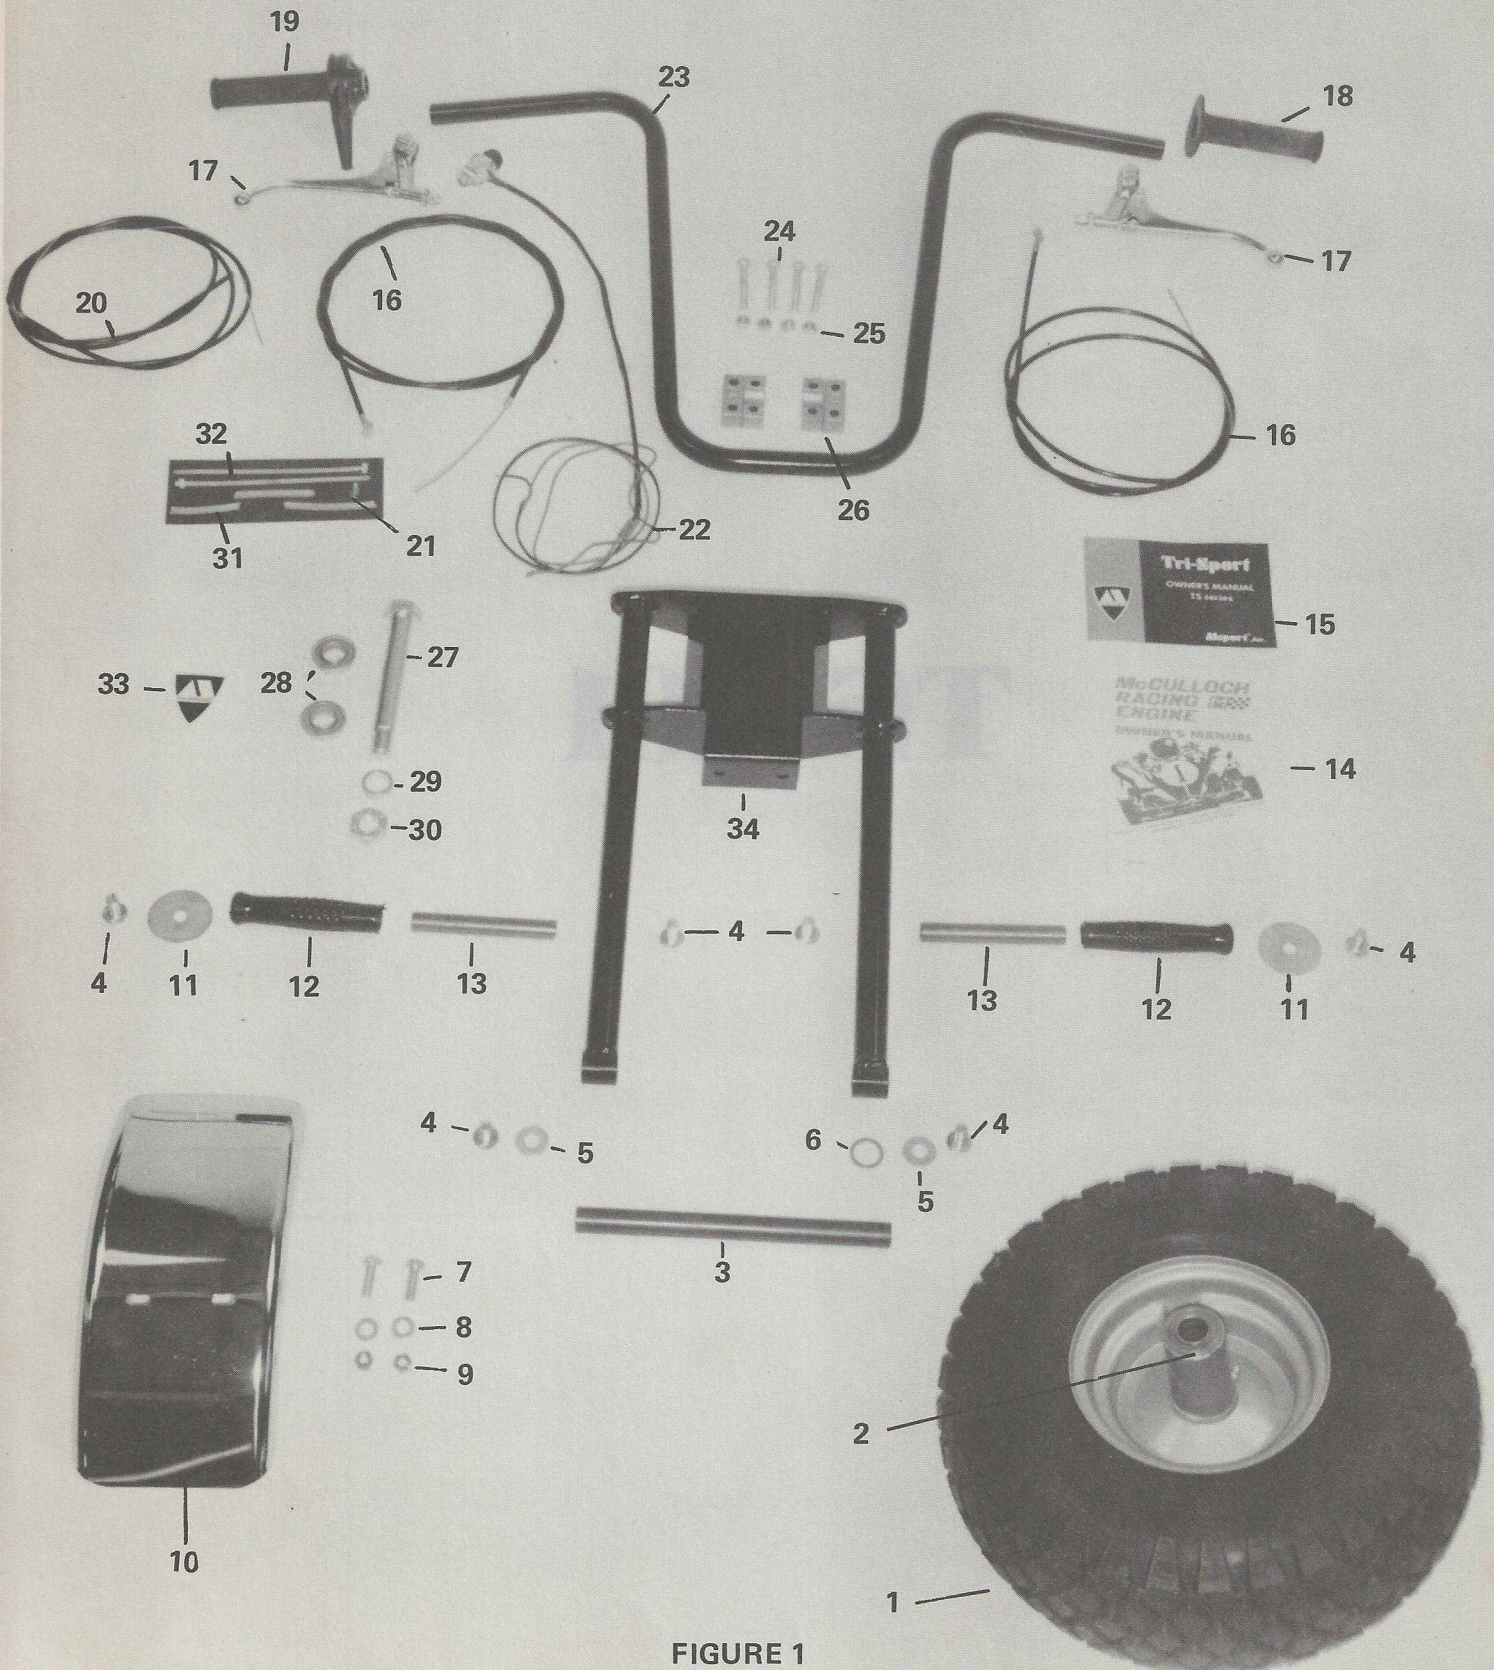

FIGURE #1

FIGURE 1

FIGURE #1

TS-101

ITEM NO.	PART NUMBER	DESCRIPTION
1.	734-116	Front Tire & Wheel Assembly
2.	741-102	Front Wheel Bearing 3/4 I.D.
3.	711-103	Front Axle 3/4 Dia. x 9
4.	710-118	Whiz Lock Bolt 3/8-24 x 3/4
5.	736-102	Flat Washer 3/8 I.D.
6.	750-104	Front Axle Spacer 3/8 I.D. x 1/8 wide
7.	710-131	Hex Hd. Bolt 1/4-20 x 1
8.	736-104	Flatwasher 5/16 I.D.
9.	710-129	Hex Lock Nut 1/4-20
10.	733-111	Front Fender
11.	736-106	Flatwasher 2 O.D. x 3/8 I.D.
12.	720-102	Foot Rest Grip
13.	711-101	Footrest Mounting Bar 3/4 dia. x 4-1/2
14.	NPN	McCulloch Engine Owners Manual
15.	759-112	TS-Owners Manual
16.	746-134	Brake Cable 90" Long
17.	746-100	Brake Lever
18.	720-105	Dummy Grip (Magura)
19.	720-104	Throttle Twist Grip (Magura)
	720-101	Includes Item #18 & #19
20.	746-104	Throttle Cable 78" Long
21.	746-103	Throttle Cable Stop
22.	725-172	Safety Wire Assembly
23.	720-111	Handle Bar (blk.)
24.	710-105	Hex Hd. Bolt 5/16-24 x 2-1/4
25.	712-106	Hex Locknut 5/16-24
26.	711-107	Handle Bar Mount
27.	710-100	King Pin Bolt 3/4-10 x 5-5/8
28.	741-106	Fork Bearing 3/4 I.D.
29.	750-109	King Pin Spacer 3/4 I.D. x 3/8 wide
30.	712-105	King Pin nut 3/4-10
31.	749-103	Spiral Wrap 2-1/2" Long
32.	749-102	Cable Ties 6-3/4" Long
33.	759-205	Alsport Logo Decal (white)
34.	733-108	Front Fork