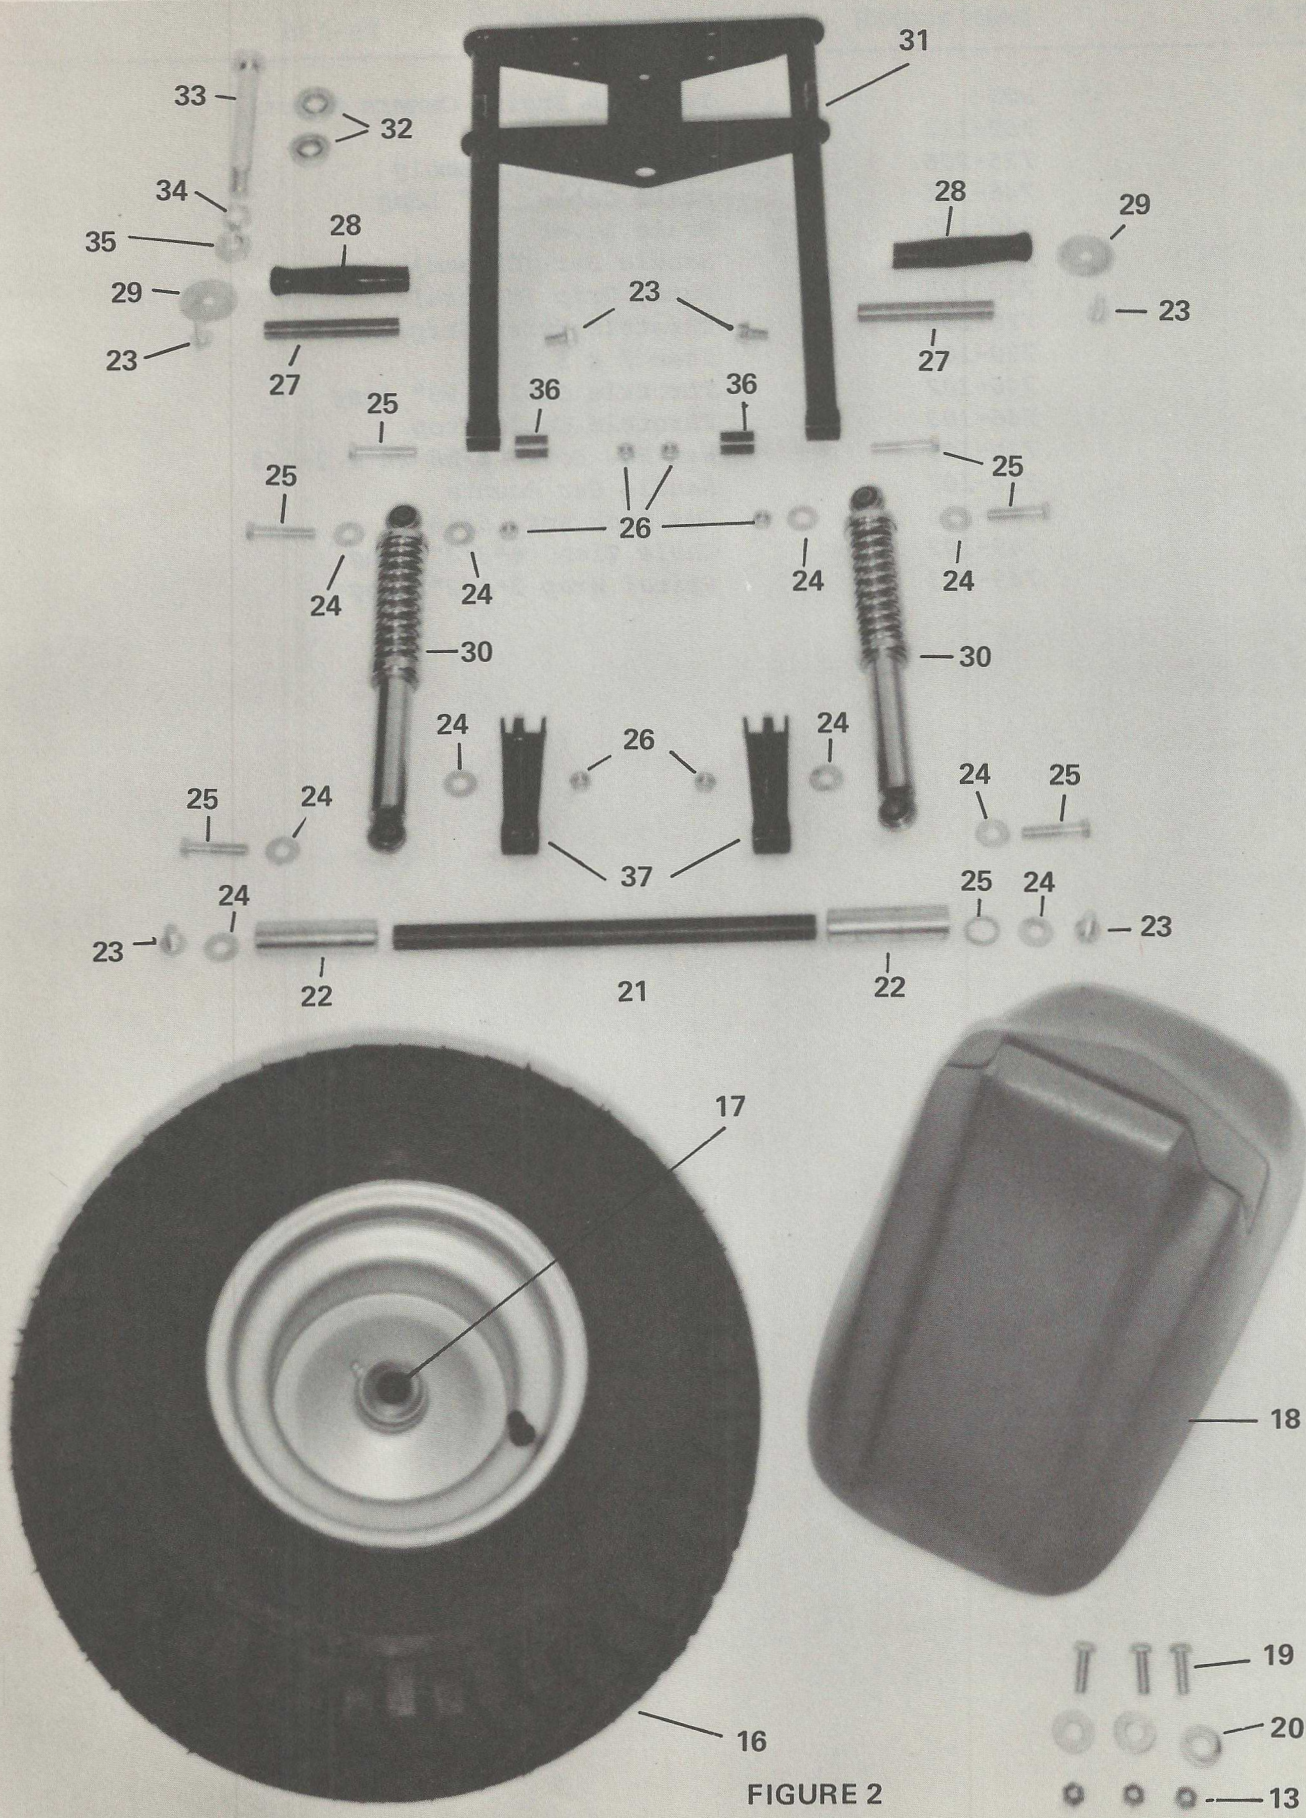

FIGURE 1

--1

2

FIGURE I

ITEM NO.	PART NUMBER	DESCRIPTION	TS-130
1.	NPN	Tecumseh Engine Owners Manual	
2.	759-112	TS-Owners Manual	
3.	725-206	Safety Wire Assembly	
4.	746-101	Brake Cable 79" Long	
5.	746-100	Brake Lever	
6.	720-106	Handle Bar (Chrome)	
7.	720-105	Dummy Grip (Magura)	
8.	720-104	Throttle Twist Grip (Magura)	
	720-101	Item 7 & 8	
9.	746-102	Throttle Cable 99" Long	
10.	746-103	Throttle Cable Stop	
11.	710-105	Hex Hd. Bolt 5/16-24 x 2-1/4	
12.	711-107	Handle Bar Mounts	
13.	712-106	Hex Lock Nut 5/16-24	
14.	749-102	Cable Ties 6-3/4" Long	
15.	749-103	Spiral Wrap 2-1/2" Long	

FIGURE 2

FIGURE 2

ITEM NO.	PART NUMBER	DESCRIPTION	TS-130
16.	734-101	Front Tire & Wheel Assembly	
17.	741-102	Front Wheel Bearing 3/4 I.D.	
18.	751-137	Front Fender	
19.	710-128	Hex Hd. Bolt 5/16-24 x 1	
20.	736-139	Flat Washer 3/8 I.D.	
21.	711-100	Front Axle 3/4 Dia. x 12"	
22.	750-100	Front Wheel Spacer 3/4 I.D. x 3-7/16	
23.	710-118	Whiz Lock Bolt 3/8-24 x 3/4	
24.	736-102	Flat Washer 3/8 I.D.	
25.	750-104	Front Wheel Spacer 3/4 I.D. x 1/8	
26.	712-135	Hex Lock Nut 3/8-24	
27.	711-101	Footrest Mounting Bar 3/4 Dia., x 4-1/2	
28.	720-102	Footrest Grip	
29.	736-106	Flat Washer 2" O.D. x 3/8 I.D.	
30.	749-106	Shock Absorber	
31.	733-236	Front Fork	
32.	741-106	Front Fork Bearing 3/4 I.D.	
33.	710-100	King Pin Bolt 3/4-10 x 5-5/8	
34.	750-109	King Pin Spacer 3/4 I.D. x 3/8	
35.	712-105	King Pin Nut 3/4-10	
36.	750-107	Bolt Bushing 3/4 Dia., x 1-1/16	
37.	733-128	Spindle Mount	