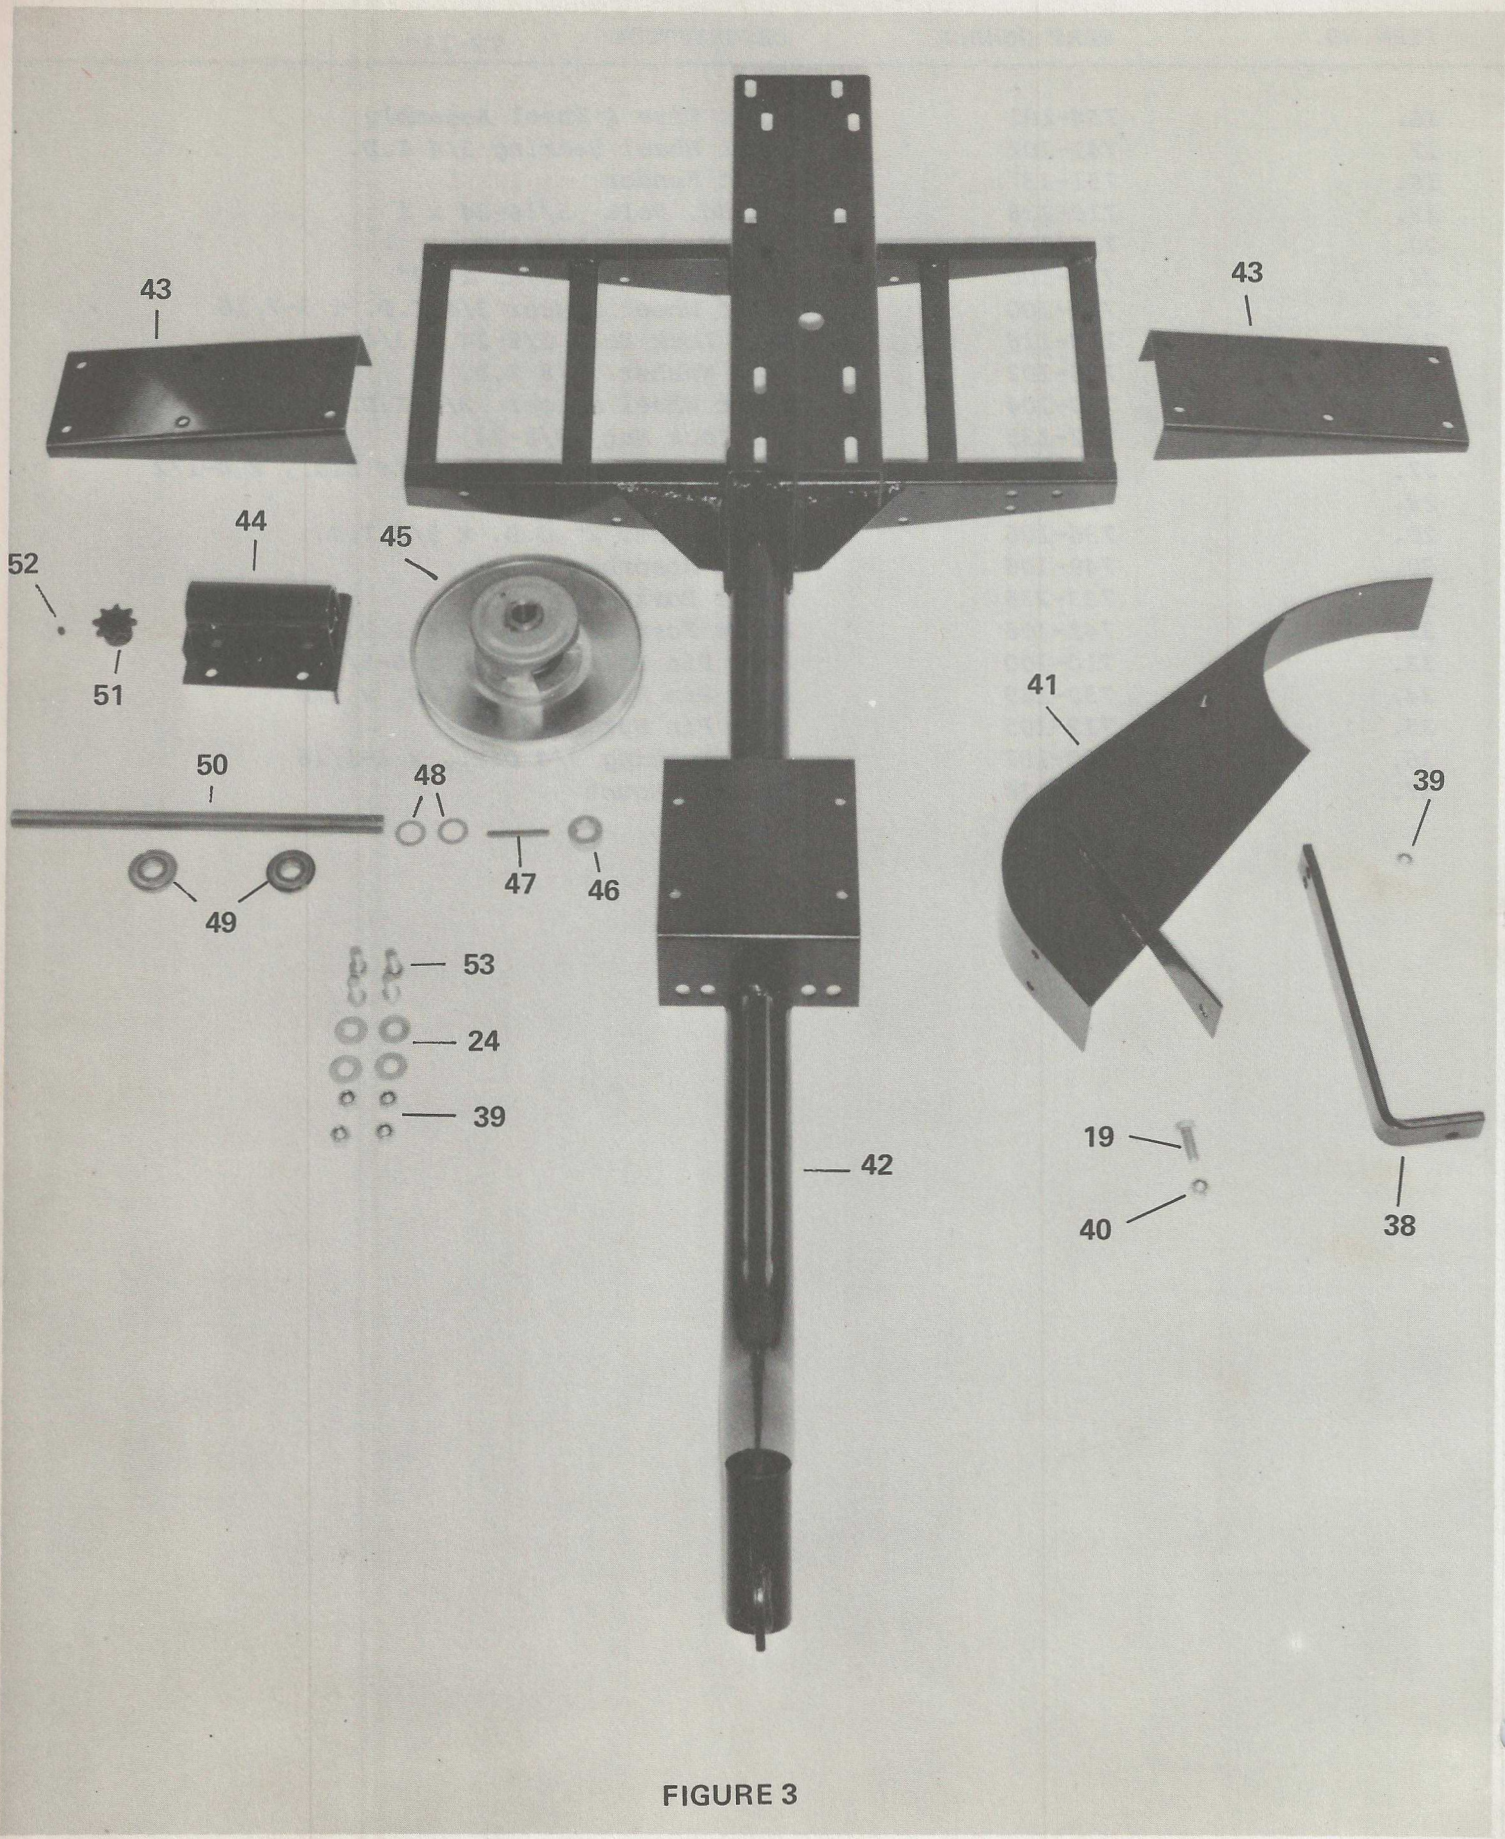

FIGURE 1

--1

2

FIGURE I

ITEM NO.	PART NUMBER	DESCRIPTION	TS-130
1.	NPN	Tecumseh Engine Owners Manual	
2.	759-112	TS-Owners Manual	
3.	725-206	Safety Wire Assembly	
4.	746-101	Brake Cable 79" Long	
5.	746-100	Brake Lever	
6.	720-106	Handle Bar (Chrome)	
7.	720-105	Dummy Grip (Magura)	
8.	720-104	Throttle Twist Grip (Magura)	
	720-101	Item 7 & 8	
9.	746-102	Throttle Cable 99" Long	
10.	746-103	Throttle Cable Stop	
11.	710-105	Hex Hd. Bolt 5/16-24 x 2-1/4	
12.	711-107	Handle Bar Mounts	
13.	712-106	Hex Lock Nut 5/16-24	
14.	749-102	Cable Ties 6-3/4" Long	
15.	749-103	Spiral Wrap 2-1/2" Long	

FIGURE 2

FIGURE 2

ITEM NO.	PART NUMBER	DESCRIPTION	TS-130
16.	734-101	Front Tire & Wheel Assembly	
17.	741-102	Front Wheel Bearing 3/4 I.D.	
18.	751-137	Front Fender	
19.	710-128	Hex Hd. Bolt 5/16-24 x 1	
20.	736-139	Flat Washer 3/8 I.D.	
21.	711-100	Front Axle 3/4 Dia. x 12"	
22.	750-100	Front Wheel Spacer 3/4 I.D. x 3-7/16	
23.	710-118	Whiz Lock Bolt 3/8-24 x 3/4	
24.	736-102	Flat Washer 3/8 I.D.	
25.	750-104	Front Wheel Spacer 3/4 I.D. x 1/8	
26.	712-135	Hex Lock Nut 3/8-24	
27.	711-101	Footrest Mounting Bar 3/4 Dia., x 4-1/2	
28.	720-102	Footrest Grip	
29.	736-106	Flat Washer 2" O.D. x 3/8 I.D.	
30.	749-106	Shock Absorber	
31.	733-236	Front Fork	
32.	741-106	Front Fork Bearing 3/4 I.D.	
33.	710-100	King Pin Bolt 3/4-10 x 5-5/8	
34.	750-109	King Pin Spacer 3/4 I.D. x 3/8	
35.	712-105	King Pin Nut 3/4-10	
36.	750-107	Bolt Bushing 3/4 Dia., x 1-1/16	
37.	733-128	Spindle Mount	