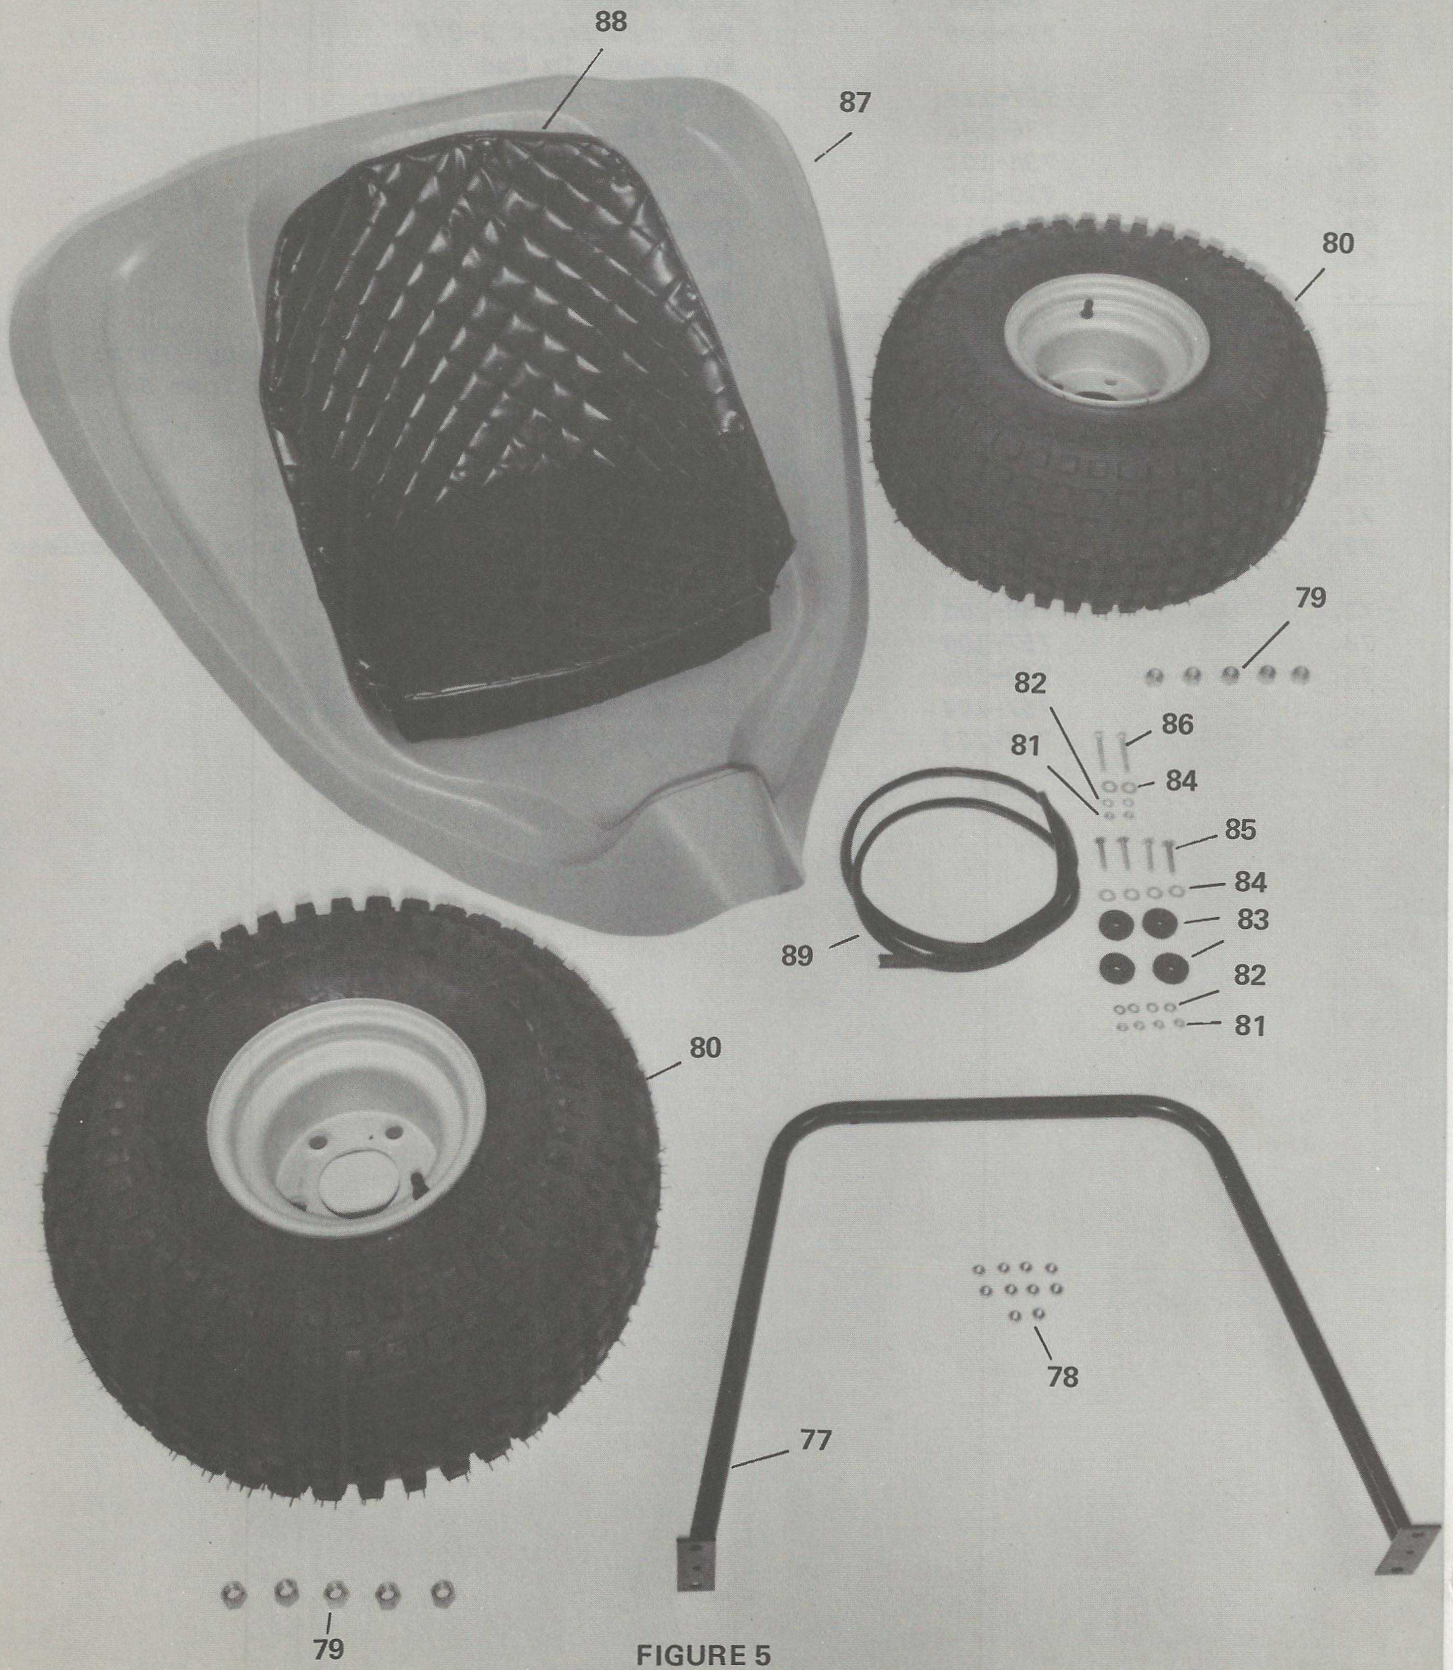

FIGURE 3

FIGURE 3

ITEM NO.	PART NUMBER	DESCRIPTION	TS-130
38.	727-204	Safety Shield Mt'g. Brk't.	
39.	712-100	Hex Lock Nut 3/8-24	
40.	712-102	Hex Lock Nut 3/16-24	
41.	733-204	Torque Converter Safety Shield	
42.	733-155	Frame	
43.	726-204	Rough Rider	
44.	733-148	Jackshaft Housing	
45.	717-129	Torque Converter Driven 5/8 Bore	
46.	750-122	Lock Collar	
47.	714-102	Key 3/16 Sq. x 2	
48.	736-100	Flat Washer 5/8 I.D.	
49.	741-100	Jackshaft Bearing 5/8 I.D.	
50.	711-123	Jackshaft 5/8 Dia. x 11-1/8	
51.	748-123	40 B 8 Sprocket 5/8 Bore	
52.	710-148	Set Screw 1/4-20 x 5/16	
53.	710-166	Hex Hd. Bolt 3/8-24 x 1	

FIGURE 4

FIGURE 4

ITEM NO.	PART NUMBER	DESCRIPTION	TS-130
54.	752-113	8 H.P. Tecumseh Engine	
55.	754-104	Drive Belt	
56.	714-108	Key 1/4 Sq. x 3-3/4	
57.		No Longer In Use	
58.	717-128	Torque Convertor Driver	
59.	736-148	Flat Washer 3/8 I.D.	
60.	736-101	Spring Lock Washer 3/8 I.D.	
61.	710-107	Hex Hd. Bolt 3/8-24 x 3	
62.	713-114	Drive Chain #40 59 P. W/Master	
63.	713-100	#40 Master Link	
64.	710-116	Hex Hd. Bolt 3/8-24 x 1-3/4	
65.	710-126	Hex Hd. Bolt 3/8-24 x 2-1/4	
66.	749-100	Pillow Block for 3/4 I.D. Bearing (Pair)	
67.	760-148	Rear Carrier Assembly Includes Item 68 thru 73	
68.	710-117	Lug Nut 1/2-20 x 1-1/4	
69.	733-106	Wheel Hub w/Studs 3/4" Bore	
70.	741-101	Axle Bearing W/Collar 3/4 I.D.	
71.	757-102	Brake Hub 3/4" Bore	
72.	NLA	Differential -(For Service Parts See Peerless Supplement)	
73.	748-106	Sprocket #40 45 Tooth	
74.	757-100	Brake Band	
75.	732-100	Brake Spring	
	757-104	Brake Cable Stop (Not Shown)	
76.	712-103	Hex Nut 3/8-24	