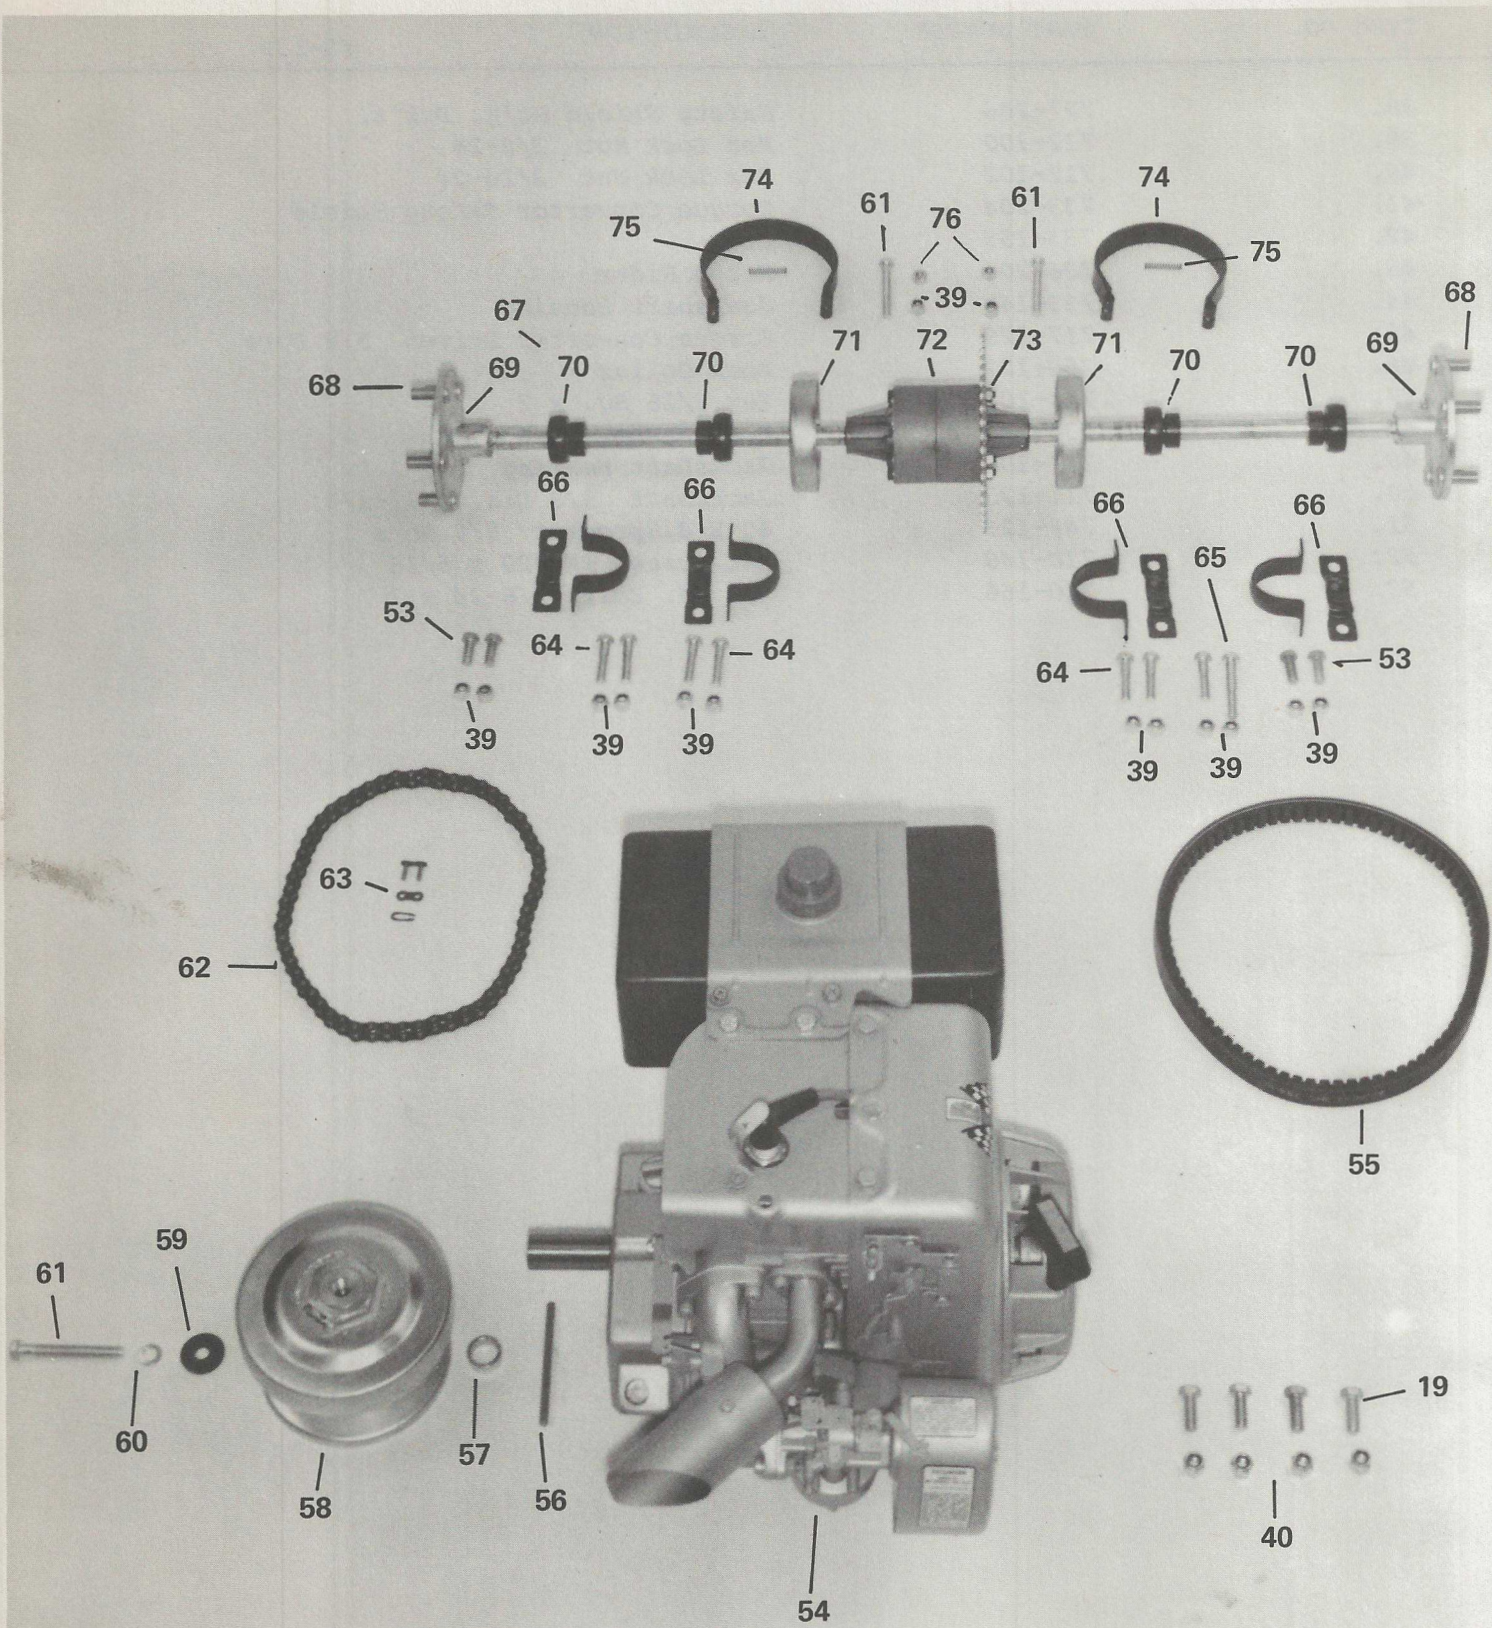

FIGURE 3

FIGURE 3

ITEM NO.	PART NUMBER	DESCRIPTION	TS-130
38.	727-204	Safety Shield Mt'g. Brk't.	
39.	712-100	Hex Lock Nut 3/8-24	
40.	712-102	Hex Lock Nut 3/16-24	
41.	733-204	Torque Converter Safety Shield	
42.	733-155	Frame	
43.	726-204	Rough Rider	
44.	733-148	Jackshaft Housing	
45.	717-129	Torque Converter Driven 5/8 Bore	
46.	750-122	Lock Collar	
47.	714-102	Key 3/16 Sq. x 2	
48.	736-100	Flat Washer 5/8 I.D.	
49.	741-100	Jackshaft Bearing 5/8 I.D.	
50.	711-123	Jackshaft 5/8 Dia. x 11-1/8	
51.	748-123	40 B 8 Sprocket 5/8 Bore	
52.	710-148	Set Screw 1/4-20 x 5/16	
53.	710-166	Hex Hd. Bolt 3/8-24 x 1	

FIGURE 4

FIGURE 4

ITEM NO.	PART NUMBER	DESCRIPTION	TS-130
54.	752-113	8 H.P. Tecumseh Engine	
55.	754-104	Drive Belt	
56.	714-108	Key 1/4 Sq. x 3-3/4	
57.		No Longer In Use	
58.	717-128	Torque Convertor Driver	
59.	736-148	Flat Washer 3/8 I.D.	
60.	736-101	Spring Lock Washer 3/8 I.D.	
61.	710-107	Hex Hd. Bolt 3/8-24 x 3	
62.	713-114	Drive Chain #40 59 P. W/Master	
63.	713-100	#40 Master Link	
64.	710-116	Hex Hd. Bolt 3/8-24 x 1-3/4	
65.	710-126	Hex Hd. Bolt 3/8-24 x 2-1/4	
66.	749-100	Pillow Block for 3/4 I.D. Bearing (Pair)	
67.	760-148	Rear Carrier Assembly Includes Item 68 thru 73	
68.	710-117	Lug Nut 1/2-20 x 1-1/4	
69.	733-106	Wheel Hub w/Studs 3/4" Bore	
70.	741-101	Axle Bearing W/Collar 3/4 I.D.	
71.	757-102	Brake Hub 3/4" Bore	
72.	NLA	Differential -(For Service Parts See Peerless Supplement)	
73.	748-106	Sprocket #40 45 Tooth	
74.	757-100	Brake Band	
75.	732-100	Brake Spring	
	757-104	Brake Cable Stop (Not Shown)	
76.	712-103	Hex Nut 3/8-24	