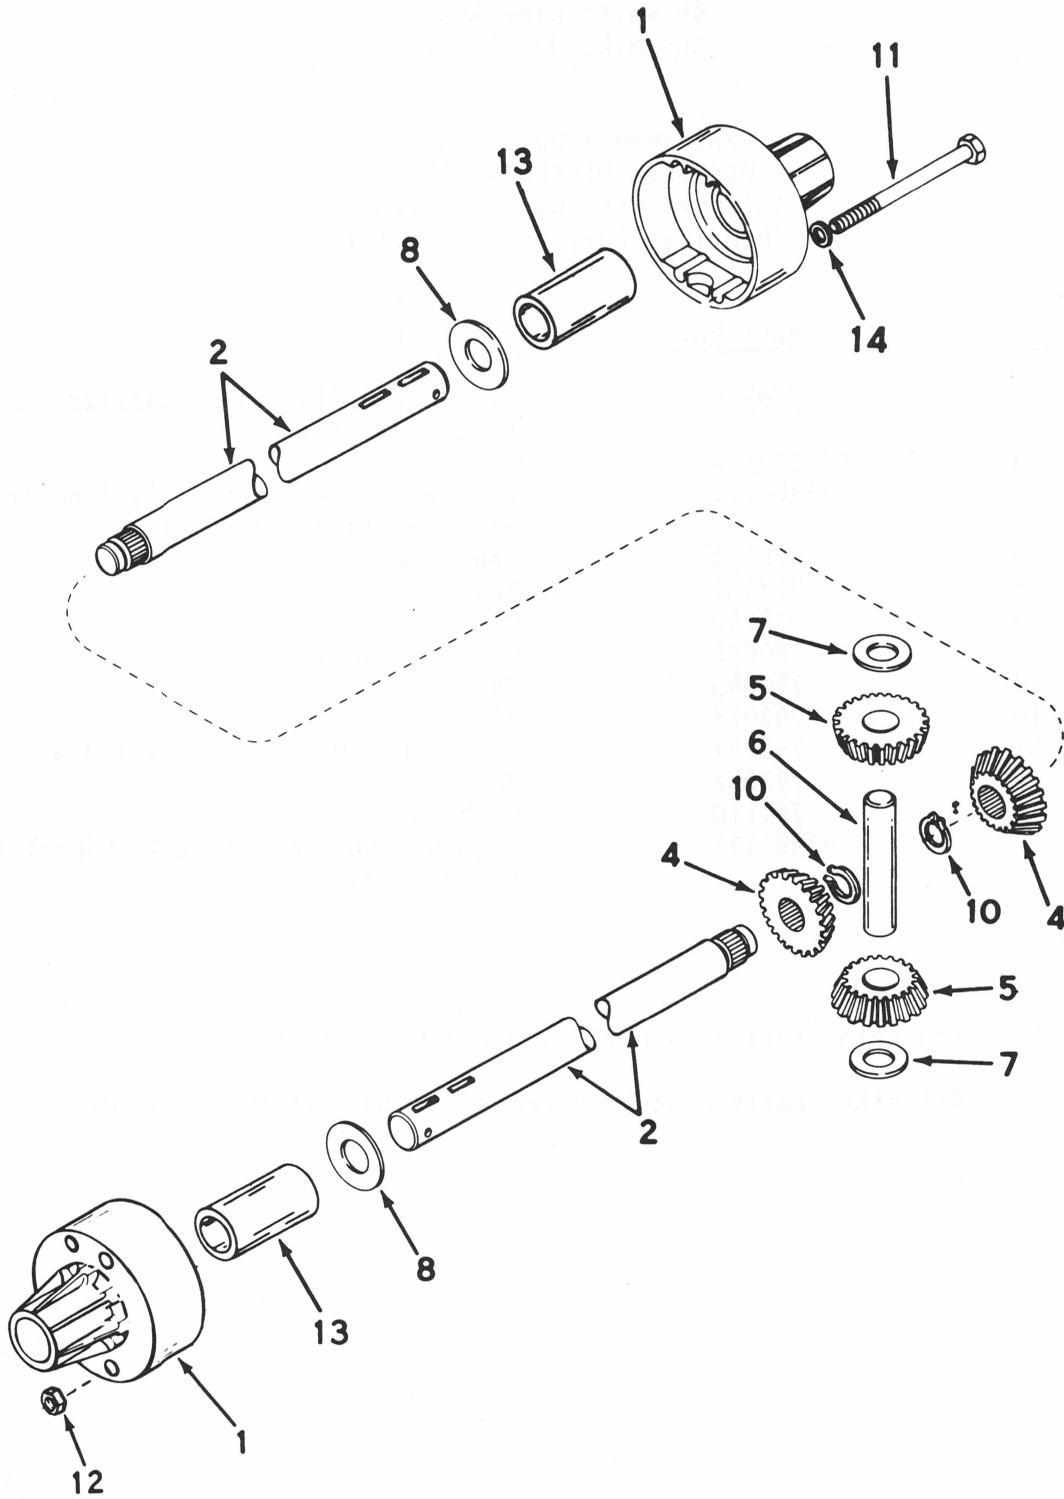

# PEERLESS DIFFERENTIAL PART NO. 717-126

ALSPORT, INC.  
84 Whittlesey Ave.  
Norwalk, OH 44857

Replacement Parts for  
PEERLESS DIFFERENTIAL  
(Alsport Part No. 717-126)  
(Peerless Part No. EP-3766)

<u>Ref. No.</u>	<u>Part No.</u>	<u>Description</u>
1.	774314	Housing, Differential carrier (incl. No. 13)
2.	EP-3763-A *738-112	Inner Axle Outboard Axle & Hub Ass'y (see Tri- Sport Parts Price List)
4.	778130	Gear, Bevel
5.	778131	Gear, Pinion
6.	778040	Pin, Drive
7.	780096	Washer, Thrust
8.	780045	Washer
10.	792018	Ring, Snap
11.	792041	Screw, Hex Hd. 5/16-18 x 3 3/4
12.	792042	Nut, Lock
13.	780110 *748-127	Bushing Sprocket 54 tooth (see Tri-Sport Parts Price List)