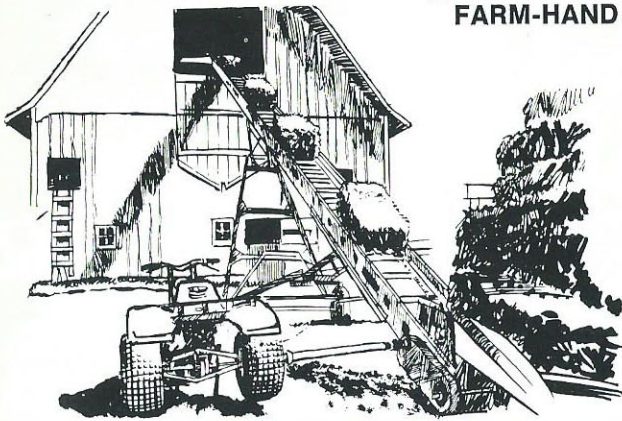

Pacesetter III

IT'S AN ALL-AROUND WORKHORSE!
IT'S A ROAD MACHINE!
IT'S A SNOWMOBILE!
IT'S A LAWN TRACTOR!

It's A Helluva Machine!

Introducing the new
WRS--PIII
9 H.P.

Pacesetter III

*A Bike Built For
All Terrains, All Seasons*

Sensibly-priced OPTIONS AND ACCESSORIES

A RELIABLE
FARM-HAND!

AS SURE-FOOTED
AS A MULE!

WORKS FOR
ITS KEEP!

*60 to 75 Miles Per Gallon
On The Highway!*

Gets you there in a hurry — for just pennies!

OPTIONS AND ACCESSORIES