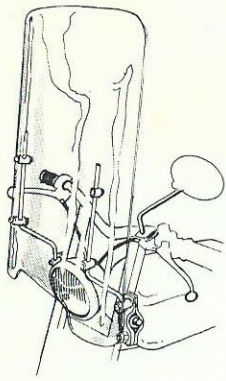

Sensibly-priced OPTIONS AND ACCESSORIES

A RELIABLE
FARM-HAND!

AS SURE-FOOTED
AS A MULE!

WORKS FOR
ITS KEEP!

*60 to 75 Miles Per Gallon
On The Highway!*

Gets you there in a hurry — for just pennies!

OPTIONS AND ACCESSORIES

WINDSHIELD

FRONT-MOUNT
LUGGAGE RACK

REAR CARGO
CARRIER RACK

PTO KIT

MIRRORS

SPEEDOMETER KIT

ELECTRIC HORN

INSULATED JACKET