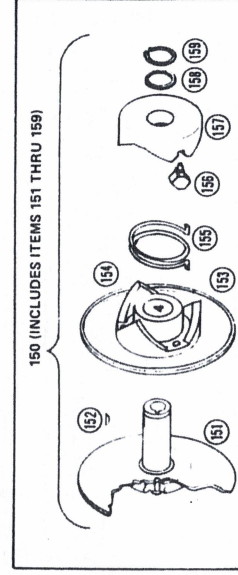

# PARTS LIST

REF. NO.	PART NO.	DESCRIPTION	5 HP	8 HP
1	21101	5 HP Engine	1	
	21102	8 HP Engine		1
2	GM178429	Hex Hd. Cap Screw	4	4
3	14029	Lock Nut	4	4
4	33496	Frame Weld Assy.	1	1
5	19731	Tape Self Adh.	As Req.	As Req.
6	33458	Jack Shaft Support Assy.	1	
	33616	Jack Shaft Surrpot Assy.		1
7	33466	Jack Shaft Support Clamp	1	
	33517	Jack Shaft Support Clump		1
8	GM180120	Hex Hd. Cap Screw 3/8-16x3/4	1	1
9	14040	Flat Washer 3/8	1	1
10	14031	Lock Nut 3/8-16	1	1
11	GM180079	Hex Hd. Cap Screw 5/16-18x1	2	2
12	14029	Lock Nut	6	6
13	GM180075	Hex Hd. Cap Screw 5/16-18x5/8	4	4
14	33689	Fuel Tank	1	1
15	34583	Fuel Tank Cap	1	1
16	10322	Shut Off Valve	1	1
17	16150	Fuel Line	As Req.	As Req.
18	32054	Fuel Filter	1	1
19	32164	Fuel Line Clamp	4	4
20	33694	Fuel Tank Strap	2	2
21	GM160693	Phil Hd. Mach. Screw 5/16-18x7/8	2	2
22	14039	Flat Washer	2	2
23	14035	Lock Nut 5/16-18	2	2
24	33599	Throttle Cable	1	1
25	10511	Twist Grip Barrel	1	1
26	33527	Cable Elbow	1	1
27	33605	Cable Adpt. Ring	1	1
28	10513	Throttle Adpt. Ring	1	1
29	GM153421	Flt. Hd. Mach. Screw 10-32½	2	2
30	31040	Hand Grip	1	1
31	10176	Cable Stop Clamp	1	1
32	34706	Kill Switch Assy.	1	1
33	10107	Bearing Steering Col.	2	2
34	17701	Bolt S/Col.	1	1
35	14032	Lock Nut	1	1
36	12441	Washer	1	1
37	17477	Handlebar Base	2	2
38	12967	Washer	2	2
39	17664	U-Bolt H-Bar	2	2
40	14055	Lock Nut	4	4
41	17663	H-Bar Clamp	2	2
42	33535	Handlebar	1	1
43	31041	Hand Grip	1	1
44	33480	Fr. Fork Assy.	1	1
45	33682	Foot Peg	2	2
46	GM180079	Hex Hd. Cap Screw	2	2
47	14047	Lock Washer	2	2
48	34592	Fr. Fork Assy.	Opt.	Opt.
49	17496	Fork Bushing	Opt.	Opt.
50	18026	Bolt Upper Spring 5/16-18	Opt.	Opt.
51	14029	Lock Nut 5/16-18	Opt.	Opt.