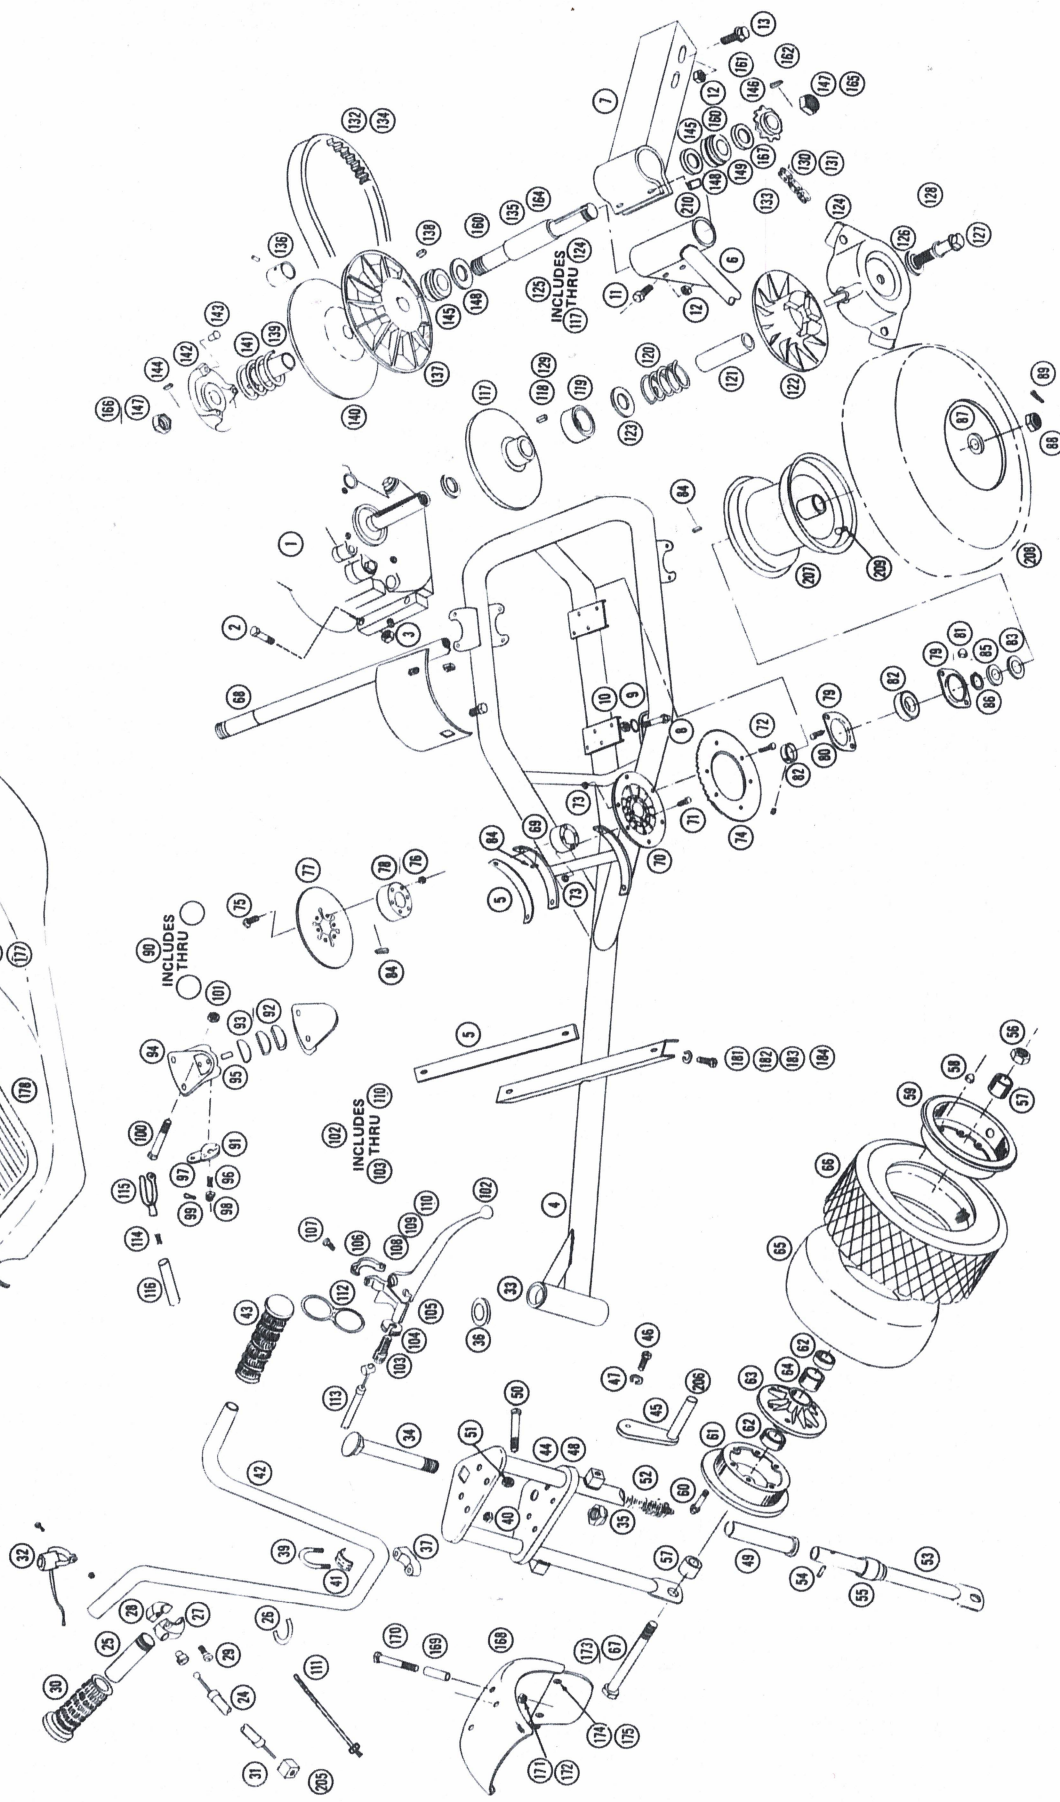

CHASSIS GROUP

PARTS LIST

REF. NO.	PART NO.	DESCRIPTION	5 HP	8 HP
1	21101	5 HP Engine	1	
	21102	8 HP Engine		1
2	GM178429	Hex Hd. Cap Screw	4	4
3	14029	Lock Nut	4	4
4	33496	Frame Weld Assy.	1	1
5	19731	Tape Self Adh.	As Req.	As Req.
6	33458	Jack Shaft Support Assy.	1	
	33616	Jack Shaft Surrpot Assy.		1
7	33466	Jack Shaft Support Clamp	1	
	33517	Jack Shaft Support Clump		1
8	GM180120	Hex Hd. Cap Screw 3/8-16x3/4	1	1
9	14040	Flat Washer 3/8	1	1
10	14031	Lock Nut 3/8-16	1	1
11	GM180079	Hex Hd. Cap Screw 5/16-18x1	2	2
12	14029	Lock Nut	6	6
13	GM180075	Hex Hd. Cap Screw 5/16-18x5/8	4	4
14	33689	Fuel Tank	1	1
15	34583	Fuel Tank Cap	1	1
16	10322	Shut Off Valve	1	1
17	16150	Fuel Line	As Req.	As Req.
18	32054	Fuel Filter	1	1
19	32164	Fuel Line Clamp	4	4
20	33694	Fuel Tank Strap	2	2
21	GM160693	Phil Hd. Mach. Screw 5/16-18x7/8	2	2
22	14039	Flat Washer	2	2
23	14035	Lock Nut 5/16-18	2	2
24	33599	Throttle Cable	1	1
25	10511	Twist Grip Barrel	1	1
26	33527	Cable Elbow	1	1
27	33605	Cable Adpt. Ring	1	1
28	10513	Throttle Adpt. Ring	1	1
29	GM153421	Flt. Hd. Mach. Screw 10-32½	2	2
30	31040	Hand Grip	1	1
31	10176	Cable Stop Clamp	1	1
32	34706	Kill Switch Assy.	1	1
33	10107	Bearing Steering Col.	2	2
34	17701	Bolt S/Col.	1	1
35	14032	Lock Nut	1	1
36	12441	Washer	1	1
37	17477	Handlebar Base	2	2
38	12967	Washer	2	2
39	17664	U-Bolt H-Bar	2	2
40	14055	Lock Nut	4	4
41	17663	H-Bar Clamp	2	2
42	33535	Handlebar	1	1
43	31041	Hand Grip	1	1
44	33480	Fr. Fork Assy.	1	1
45	33682	Foot Peg	2	2
46	GM180079	Hex Hd. Cap Screw	2	2
47	14047	Lock Washer	2	2
48	34592	Fr. Fork Assy.	Opt.	Opt.
49	17496	Fork Bushing	Opt.	Opt.
50	18026	Bolt Upper Spring 5/16-18	Opt.	Opt.
51	14029	Lock Nut 5/16-18	Opt.	Opt.

PARTS LIST

REF. NO.	PART NO.	DESCRIPTION	5 HP	8 HP
52	17465	Shock Spring	Opt.	Opt.
53	33568	Strut	Opt.	Opt.
54	GM103753	Pin	Opt.	Opt.
55	17470	Seal Shock Rubber	Opt.	Opt.
56	14032	Lock Nut 5/8	1	1
57	30259	Spacer	2	2
58	10257	Acorn Nut 10-32	6	6
59	11396	6" Chrome Rim W/Valve Hole	1	1
60	11399	Wheel Stud 10-32	6	6
61	11573	6" Rim W/O Valve Hole	1	1
62	10429	Wheel Bearing	2	2
63	11401	6" Front Wheel Casting	1	1
64	12846	Tube Spacer	1	1
65	13809	Tube 14 x 6	1	1
66	13729	Tire 14 x 6	1	1
67	12891	Front Axle Bolt	1	1
68	33607	Rear Axle	1	1
69	12924	Drive Flange Hub	1	1
70	12922	Drive Flange	1	1
71	GM181573	Hex Hd. Cap Screw 1/4-28x1¼	4	4
72	GM181003	Hex Hd. Cap Screw ¼-28x5/8	6	6
73	14027	Lock Nut ¼ - 28	10	10
74	33608	Sprocket 54T	1	1
75	GM440502	Hex Hd. Count. Sunk 10-24x5/8	6	6
76	14206	Lock Nut	6	6
77	33559	Disc Brake	1	1
78	13252	Disc Brake Hub	1	1
79	10033	Flangette	4	4
80	14729	Hex Hd. Cap Screw 5/16-18x3/4	4	4
81	14029	Lock Nut 5/16-18	4	4
82	10030	Axle Bearing & Collar	2	2
83	GM103348	Flat Washer 1"	2	2
84	17222	Key ¼ x ¼ x 3	4	4
85	33619	Snap Ring Retainer	2	2
86	13349	Snap Ring	2	2
87	14082	Washer	2	2
88	14062	Nut	2	2
89	14087	Cotter Pin	2	2
90	16007	Caliper Brake Assy.	1	1
91	33610	Brake Arm	1	1
92	16005	Brake Puck	2	2
93	16006	Back Up Washer	1	1
94	16003	Housing Caliper Brake	1	1
95	13728	Push Pin	2	2
96	13798	Spring	1	1
97	14039	Washer	1	1
98	13797	Castelated Nut	1	1
99	14086	Cotter Pin	1	1
100	14146	Hex Hd. Cap Screw 3/8-16x2½	2	2
101	14030	Lock Nut	2	2
102	13812	Brake Hand Lever	1	1
103	13813	Brake Cable Ferrule	1	1
104	13814	Ferrule Lock Nut	1	1
105	15591	Brake Lever Clamp Casting	1	1