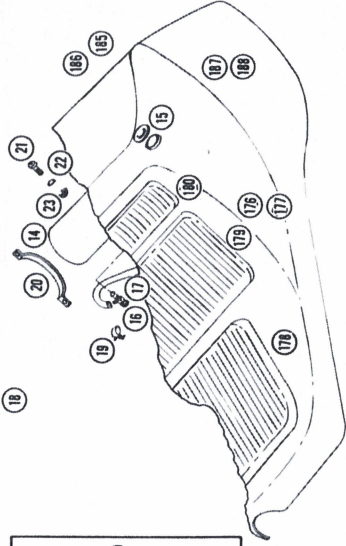

CHASSIS GROUP

PARTS LIST

REF. NO.	PART NO.	DESCRIPTION	5 HP	8 HP
1	21101	5 HP Engine	1	
	21102	8 HP Engine		1
2	GM178429	Hex Hd. Cap Screw	4	4
3	14029	Lock Nut	4	4
4	33496	Frame Weld Assy.	1	1
5	19731	Tape Self Adh.	As Req.	As Req.
6	33458	Jack Shaft Support Assy.	1	
	33616	Jack Shaft Surrpot Assy.		1
7	33466	Jack Shaft Support Clamp	1	
	33517	Jack Shaft Support Clump		1
8	GM180120	Hex Hd. Cap Screw 3/8-16x3/4	1	1
9	14040	Flat Washer 3/8	1	1
10	14031	Lock Nut 3/8-16	1	1
11	GM180079	Hex Hd. Cap Screw 5/16-18x1	2	2
12	14029	Lock Nut	6	6
13	GM180075	Hex Hd. Cap Screw 5/16-18x5/8	4	4
14	33689	Fuel Tank	1	1
15	34583	Fuel Tank Cap	1	1
16	10322	Shut Off Valve	1	1
17	16150	Fuel Line	As Req.	As Req.
18	32054	Fuel Filter	1	1
19	32164	Fuel Line Clamp	4	4
20	33694	Fuel Tank Strap	2	2
21	GM160693	Phil Hd. Mach. Screw 5/16-18x7/8	2	2
22	14039	Flat Washer	2	2
23	14035	Lock Nut 5/16-18	2	2
24	33599	Throttle Cable	1	1
25	10511	Twist Grip Barrel	1	1
26	33527	Cable Elbow	1	1
27	33605	Cable Adpt. Ring	1	1
28	10513	Throttle Adpt. Ring	1	1
29	GM153421	Flt. Hd. Mach. Screw 10-32½	2	2
30	31040	Hand Grip	1	1
31	10176	Cable Stop Clamp	1	1
32	34706	Kill Switch Assy.	1	1
33	10107	Bearing Steering Col.	2	2
34	17701	Bolt S/Col.	1	1
35	14032	Lock Nut	1	1
36	12441	Washer	1	1
37	17477	Handlebar Base	2	2
38	12967	Washer	2	2
39	17664	U-Bolt H-Bar	2	2
40	14055	Lock Nut	4	4
41	17663	H-Bar Clamp	2	2
42	33535	Handlebar	1	1
43	31041	Hand Grip	1	1
44	33480	Fr. Fork Assy.	1	1
45	33682	Foot Peg	2	2
46	GM180079	Hex Hd. Cap Screw	2	2
47	14047	Lock Washer	2	2
48	34592	Fr. Fork Assy.	Opt.	Opt.
49	17496	Fork Bushing	Opt.	Opt.
50	18026	Bolt Upper Spring 5/16-18	Opt.	Opt.
51	14029	Lock Nut 5/16-18	Opt.	Opt.

PARTS LIST

REF. NO.	PART NO.	DESCRIPTION	5 HP	8 HP
52	17465	Shock Spring	Opt.	Opt.
53	33568	Strut	Opt.	Opt.
54	GM103753	Pin	Opt.	Opt.
55	17470	Seal Shock Rubber	Opt.	Opt.
56	14032	Lock Nut 5/8	1	1
57	30259	Spacer	2	2
58	10257	Acorn Nut 10-32	6	6
59	11396	6" Chrome Rim W/Valve Hole	1	1
60	11399	Wheel Stud 10-32	6	6
61	11573	6" Rim W/O Valve Hole	1	1
62	10429	Wheel Bearing	2	2
63	11401	6" Front Wheel Casting	1	1
64	12846	Tube Spacer	1	1
65	13809	Tube 14 x 6	1	1
66	13729	Tire 14 x 6	1	1
67	12891	Front Axle Bolt	1	1
68	33607	Rear Axle	1	1
69	12924	Drive Flange Hub	1	1
70	12922	Drive Flange	1	1
71	GM181573	Hex Hd. Cap Screw 1/4-28x1¼	4	4
72	GM181003	Hex Hd. Cap Screw ¼-28x5/8	6	6
73	14027	Lock Nut ¼ - 28	10	10
74	33608	Sprocket 54T	1	1
75	GM440502	Hex Hd. Count. Sunk 10-24x5/8	6	6
76	14206	Lock Nut	6	6
77	33559	Disc Brake	1	1
78	13252	Disc Brake Hub	1	1
79	10033	Flangette	4	4
80	14729	Hex Hd. Cap Screw 5/16-18x3/4	4	4
81	14029	Lock Nut 5/16-18	4	4
82	10030	Axle Bearing & Collar	2	2
83	GM103348	Flat Washer 1"	2	2
84	17222	Key ¼ x ¼ x 3	4	4
85	33619	Snap Ring Retainer	2	2
86	13349	Snap Ring	2	2
87	14082	Washer	2	2
88	14062	Nut	2	2
89	14087	Cotter Pin	2	2
90	16007	Caliper Brake Assy.	1	1
91	33610	Brake Arm	1	1
92	16005	Brake Puck	2	2
93	16006	Back Up Washer	1	1
94	16003	Housing Caliper Brake	1	1
95	13728	Push Pin	2	2
96	13798	Spring	1	1
97	14039	Washer	1	1
98	13797	Castelated Nut	1	1
99	14086	Cotter Pin	1	1
100	14146	Hex Hd. Cap Screw 3/8-16x2½	2	2
101	14030	Lock Nut	2	2
102	13812	Brake Hand Lever	1	1
103	13813	Brake Cable Ferrule	1	1
104	13814	Ferrule Lock Nut	1	1
105	15591	Brake Lever Clamp Casting	1	1