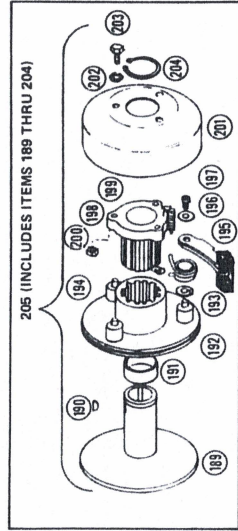

CHASSIS GROUP

PARTS LIST

REF. NO.	PART NO.	DESCRIPTION	5 HP	8 HP
1	21101	5 HP Engine	1	
	21102	8 HP Engine		1
2	GM178429	Hex Hd. Cap Screw	4	4
3	14029	Lock Nut	4	4
4	33496	Frame Weld Assy.	1	1
5	19731	Tape Self Adh.	As Req.	As Req.
6	33458	Jack Shaft Support Assy.	1	
	33616	Jack Shaft Surrpot Assy.		1
7	33466	Jack Shaft Support Clamp	1	
	33517	Jack Shaft Support Clump		1
8	GM180120	Hex Hd. Cap Screw 3/8-16x3/4	1	1
9	14040	Flat Washer 3/8	1	1
10	14031	Lock Nut 3/8-16	1	1
11	GM180079	Hex Hd. Cap Screw 5/16-18x1	2	2
12	14029	Lock Nut	6	6
13	GM180075	Hex Hd. Cap Screw 5/16-18x5/8	4	4
14	33689	Fuel Tank	1	1
15	34583	Fuel Tank Cap	1	1
16	10322	Shut Off Valve	1	1
17	16150	Fuel Line	As Req.	As Req.
18	32054	Fuel Filter	1	1
19	32164	Fuel Line Clamp	4	4
20	33694	Fuel Tank Strap	2	2
21	GM160693	Phil Hd. Mach. Screw 5/16-18x7/8	2	2
22	14039	Flat Washer	2	2
23	14035	Lock Nut 5/16-18	2	2
24	33599	Throttle Cable	1	1
25	10511	Twist Grip Barrel	1	1
26	33527	Cable Elbow	1	1
27	33605	Cable Adpt. Ring	1	1
28	10513	Throttle Adpt. Ring	1	1
29	GM153421	Flt. Hd. Mach. Screw 10-32½	2	2
30	31040	Hand Grip	1	1
31	10176	Cable Stop Clamp	1	1
32	34706	Kill Switch Assy.	1	1
33	10107	Bearing Steering Col.	2	2
34	17701	Bolt S/Col.	1	1
35	14032	Lock Nut	1	1
36	12441	Washer	1	1
37	17477	Handlebar Base	2	2
38	12967	Washer	2	2
39	17664	U-Bolt H-Bar	2	2
40	14055	Lock Nut	4	4
41	17663	H-Bar Clamp	2	2
42	33535	Handlebar	1	1
43	31041	Hand Grip	1	1
44	33480	Fr. Fork Assy.	1	1
45	33682	Foot Peg	2	2
46	GM180079	Hex Hd. Cap Screw	2	2
47	14047	Lock Washer	2	2
48	34592	Fr. Fork Assy.	Opt.	Opt.
49	17496	Fork Bushing	Opt.	Opt.
50	18026	Bolt Upper Spring 5/16-18	Opt.	Opt.
51	14029	Lock Nut 5/16-18	Opt.	Opt.

PARTS LIST

REF. NO.	PART NO.	DESCRIPTION	5 HP	8 HP
52	17465	Shock Spring	Opt.	Opt.
53	33568	Strut	Opt.	Opt.
54	GM103753	Pin	Opt.	Opt.
55	17470	Seal Shock Rubber	Opt.	Opt.
56	14032	Lock Nut 5/8	1	1
57	30259	Spacer	2	2
58	10257	Acorn Nut 10-32	6	6
59	11396	6" Chrome Rim W/Valve Hole	1	1
60	11399	Wheel Stud 10-32	6	6
61	11573	6" Rim W/O Valve Hole	1	1
62	10429	Wheel Bearing	2	2
63	11401	6" Front Wheel Casting	1	1
64	12846	Tube Spacer	1	1
65	13809	Tube 14 x 6	1	1
66	13729	Tire 14 x 6	1	1
67	12891	Front Axle Bolt	1	1
68	33607	Rear Axle	1	1
69	12924	Drive Flange Hub	1	1
70	12922	Drive Flange	1	1
71	GM181573	Hex Hd. Cap Screw 1/4-28x1¼	4	4
72	GM181003	Hex Hd. Cap Screw ¼-28x5/8	6	6
73	14027	Lock Nut ¼ - 28	10	10
74	33608	Sprocket 54T	1	1
75	GM440502	Hex Hd. Count. Sunk 10-24x5/8	6	6
76	14206	Lock Nut	6	6
77	33559	Disc Brake	1	1
78	13252	Disc Brake Hub	1	1
79	10033	Flangette	4	4
80	14729	Hex Hd. Cap Screw 5/16-18x3/4	4	4
81	14029	Lock Nut 5/16-18	4	4
82	10030	Axle Bearing & Collar	2	2
83	GM103348	Flat Washer 1"	2	2
84	17222	Key ¼ x ¼ x 3	4	4
85	33619	Snap Ring Retainer	2	2
86	13349	Snap Ring	2	2
87	14082	Washer	2	2
88	14062	Nut	2	2
89	14087	Cotter Pin	2	2
90	16007	Caliper Brake Assy.	1	1
91	33610	Brake Arm	1	1
92	16005	Brake Puck	2	2
93	16006	Back Up Washer	1	1
94	16003	Housing Caliper Brake	1	1
95	13728	Push Pin	2	2
96	13798	Spring	1	1
97	14039	Washer	1	1
98	13797	Castelated Nut	1	1
99	14086	Cotter Pin	1	1
100	14146	Hex Hd. Cap Screw 3/8-16x2½	2	2
101	14030	Lock Nut	2	2
102	13812	Brake Hand Lever	1	1
103	13813	Brake Cable Ferrule	1	1
104	13814	Ferrule Lock Nut	1	1
105	15591	Brake Lever Clamp Casting	1	1