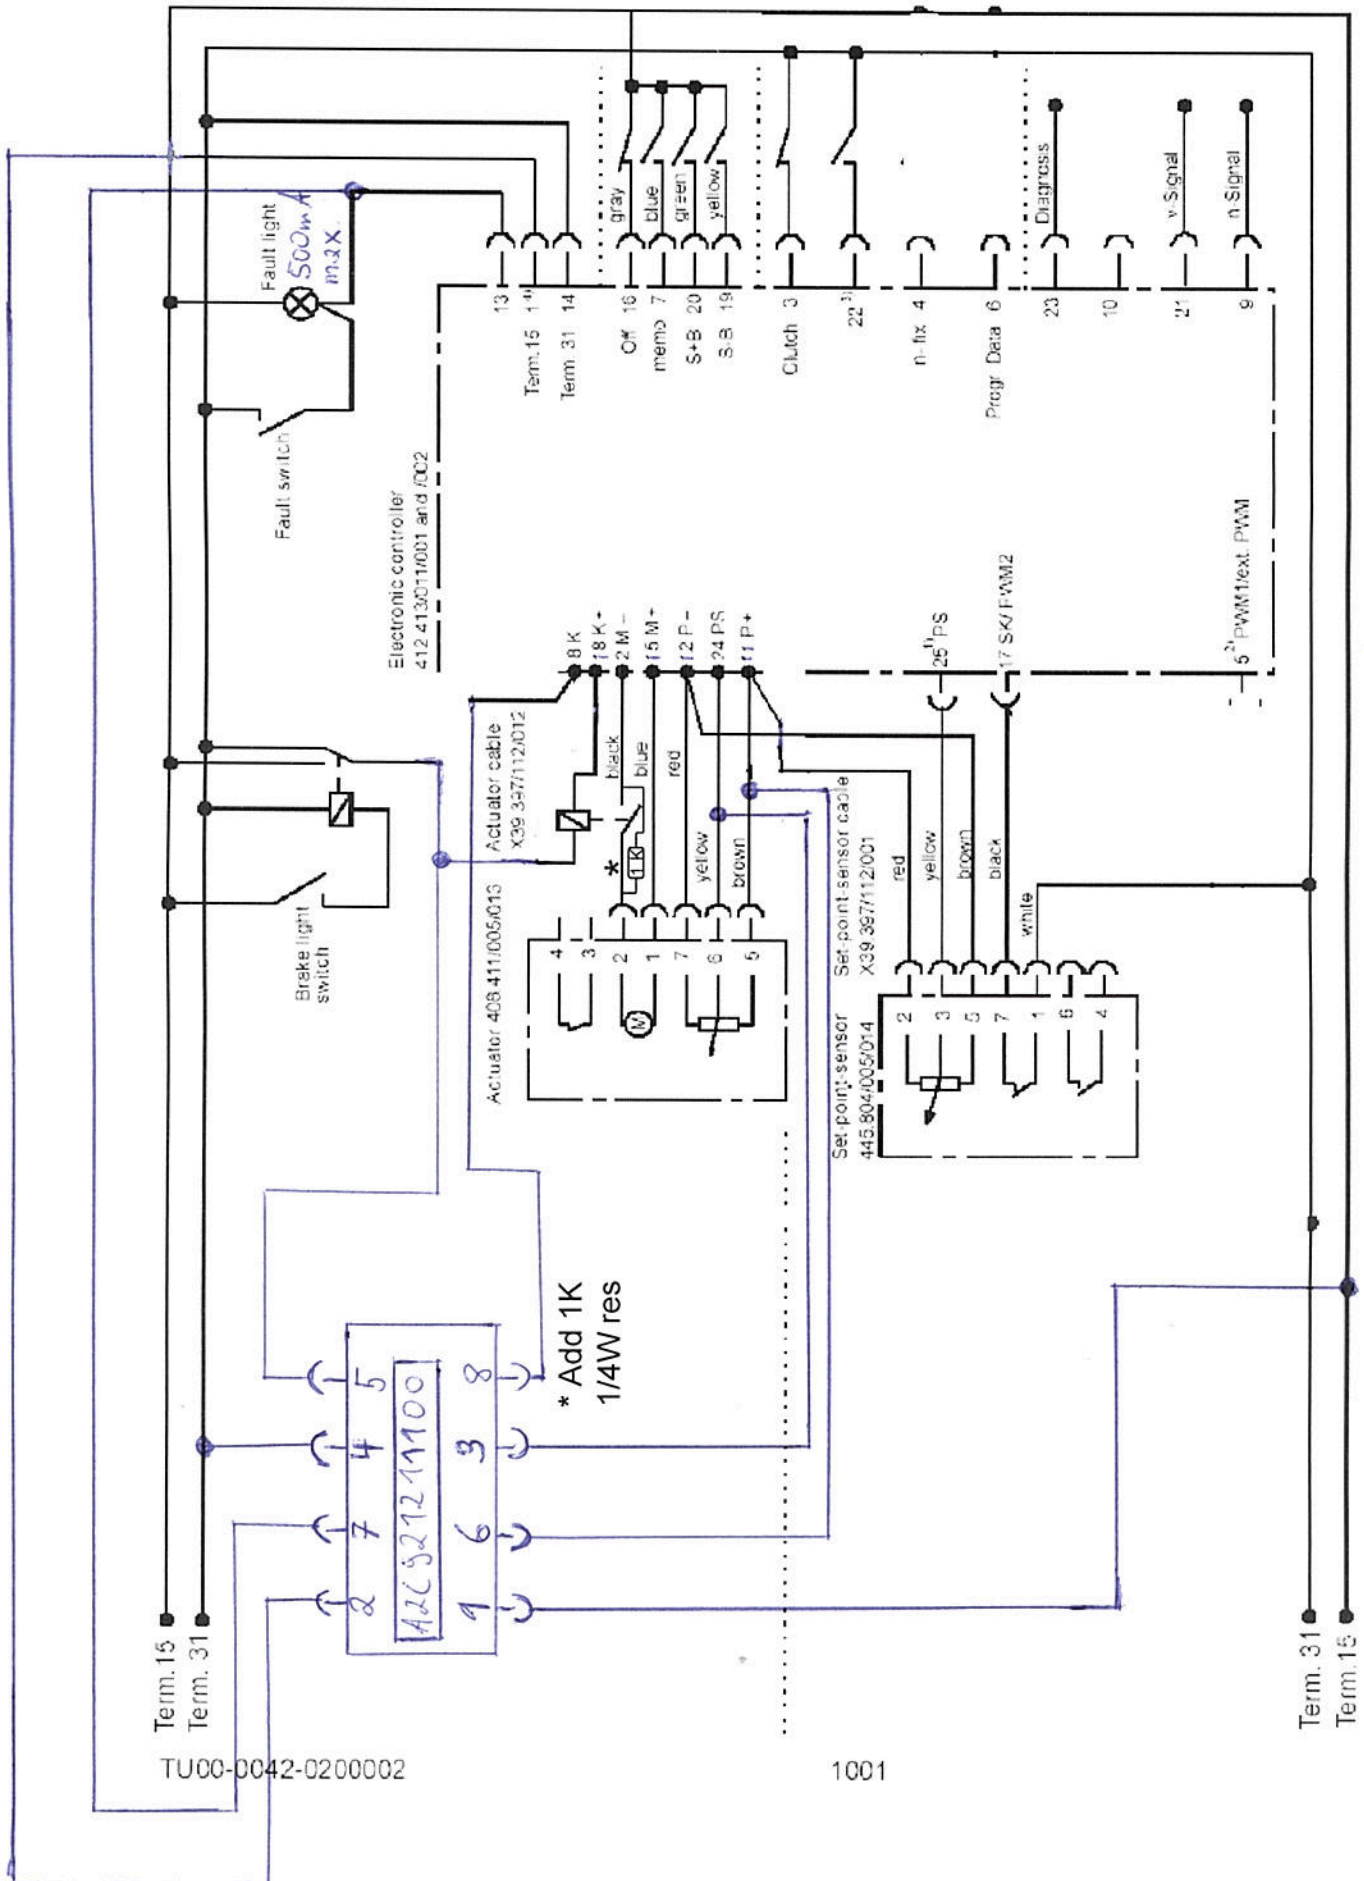

Preliminary!

3.2.6 Wiring Diagram

Connection additional device E-Gas Compact

AZC 9212 111 00 (with actuator 408-411-005-013)

TU00-0042-0200002

1001