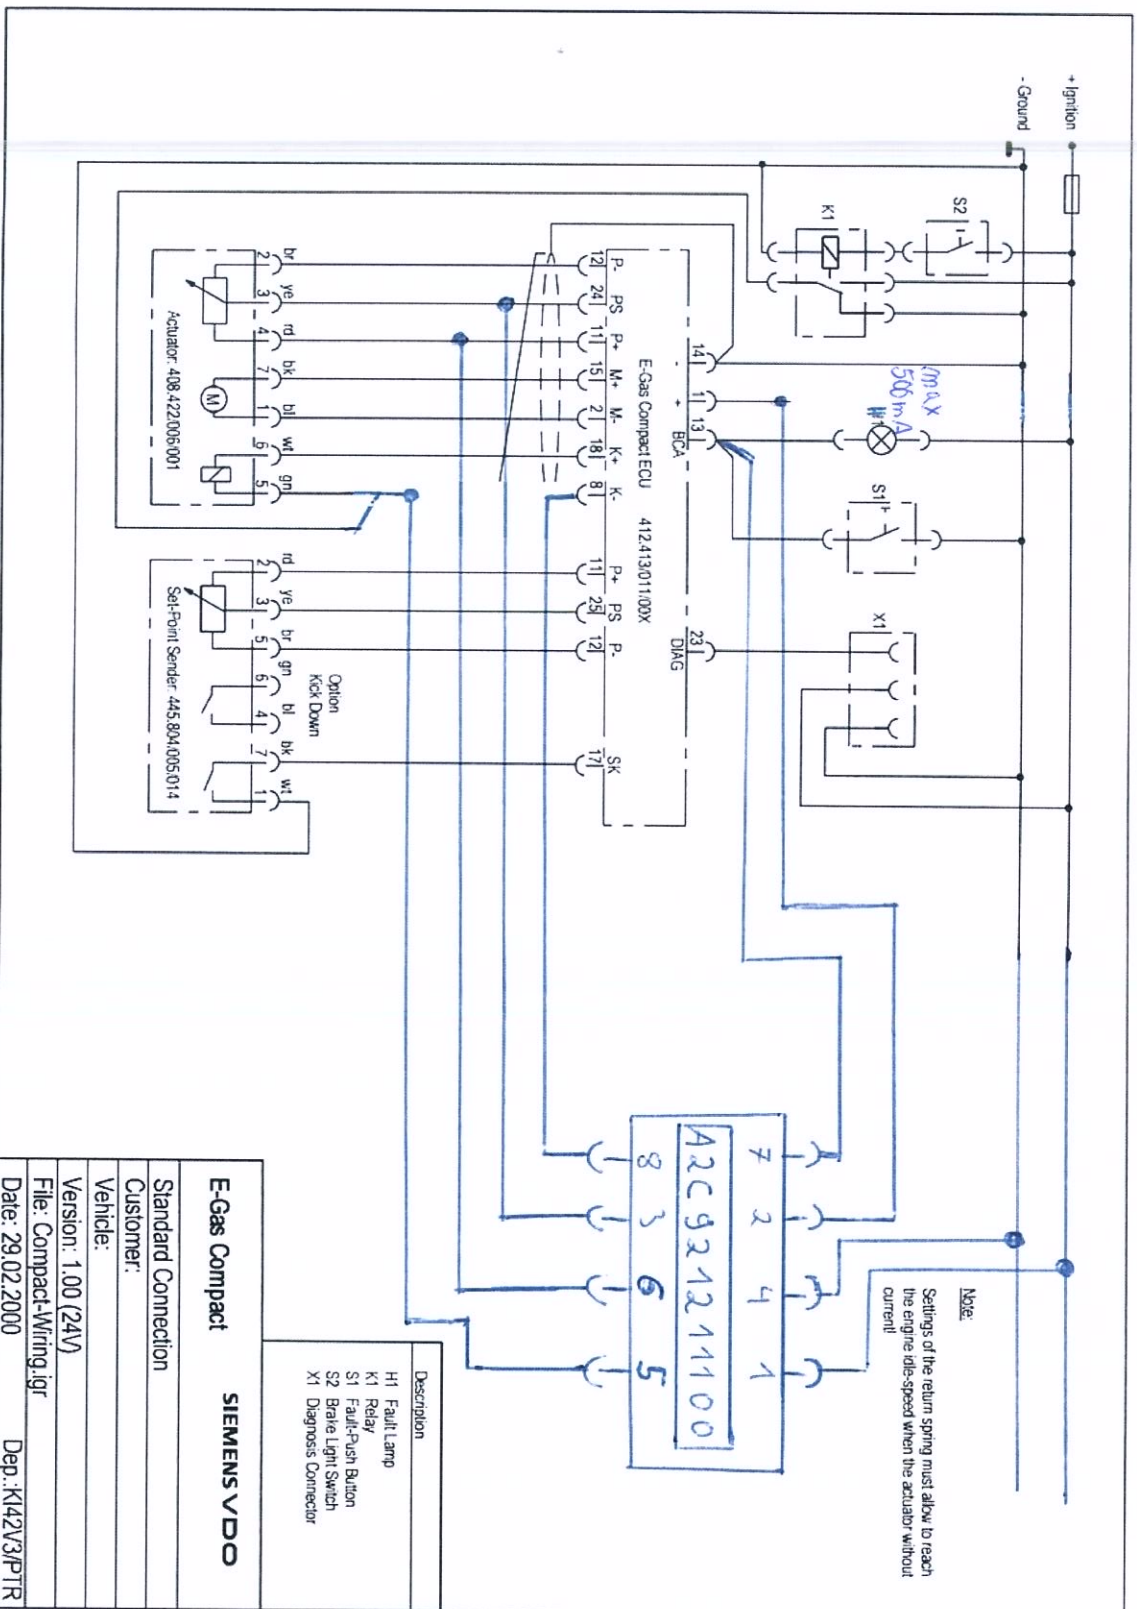

Connection additional device E-Gas Compact

A2C92121100

E-Gas Compact		SIEMENS VDO	
Standard Connection			
Customer:			
Vehicle:			
Version: 1.00 (24V)			
File: Compact-Wiring.igr			
Date: 29.02.2000			

Description
H1 Fault Lamp
K1 Relay
S1 Fault-Push Button
S2 Brake Light Switch
X1 Diagnosis Connector