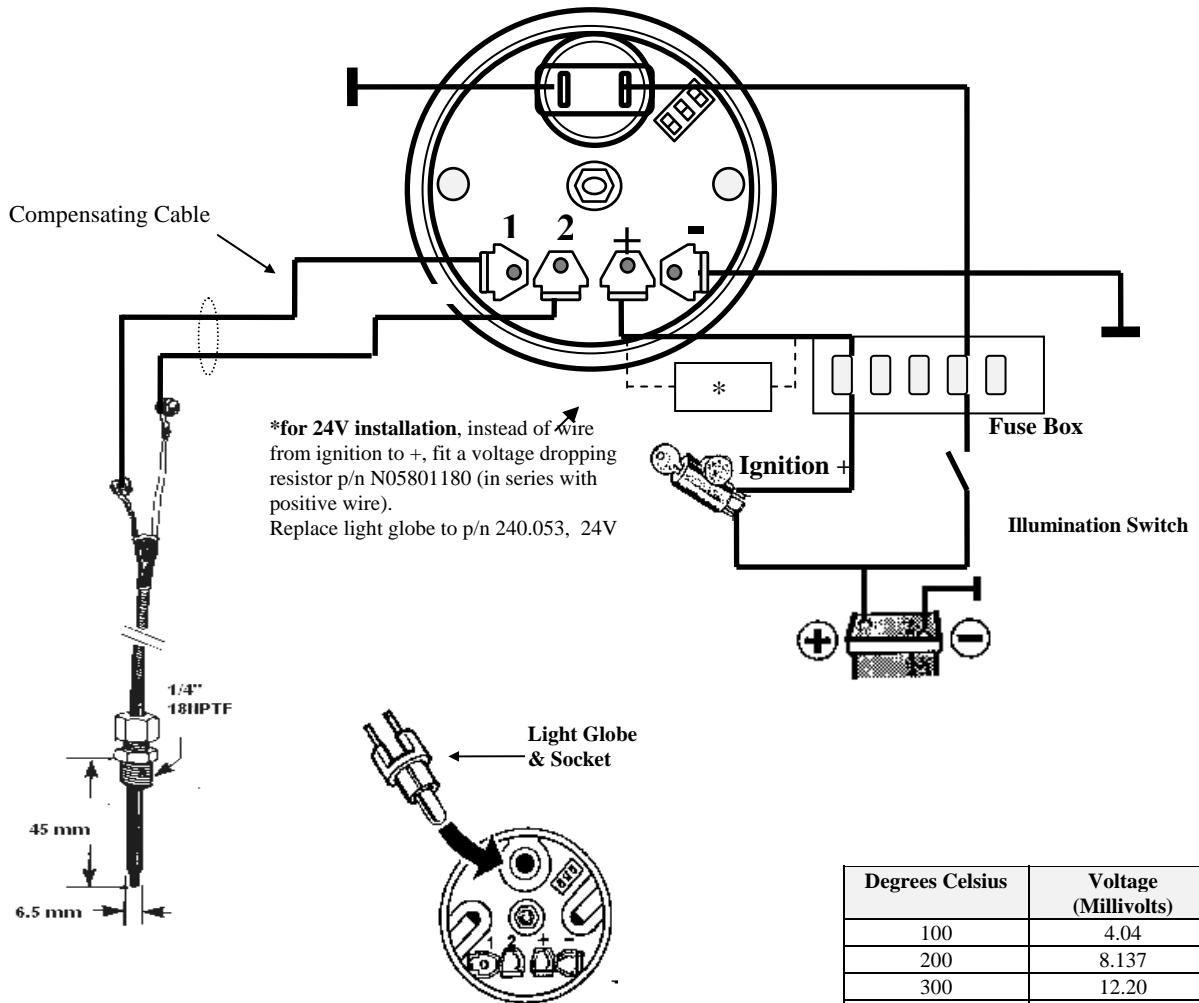

WWG Vision Pyrometer Kit 100-900 °C – 12V

p/n 310.159 Kit

Fitting Instructions

Kit includes:

Qty	Part Number	Description	Details
1	310015009	Pyrometer gauge	52 mm diam. + 12V
1	320.714	Thermocouple Kit	Non-bonded junction
1	320.059	Boss	
1	240.035	5 mtrs. Loom	Special compensating loom

Gauge	Terminal 1	Terminal 2
Loom	White (-)	Blue (+)
Loom	Red (-)	Brown (+)
Thermocouple	Red (-)	Yellow (+)

(Loom's copper wire goes on gauge #2 terminal)

Degrees Celsius	Voltage (Millivolts)
100	4.04
200	8.137
300	12.20
400	16.4
500	20.64
600	24.902
700	29.128
800	33.277
900	37.325

Gauge Power Input	+ 12V	- Negative
-------------------	-------	------------

FA 7 Apr 2008 WWG Pyro Kit