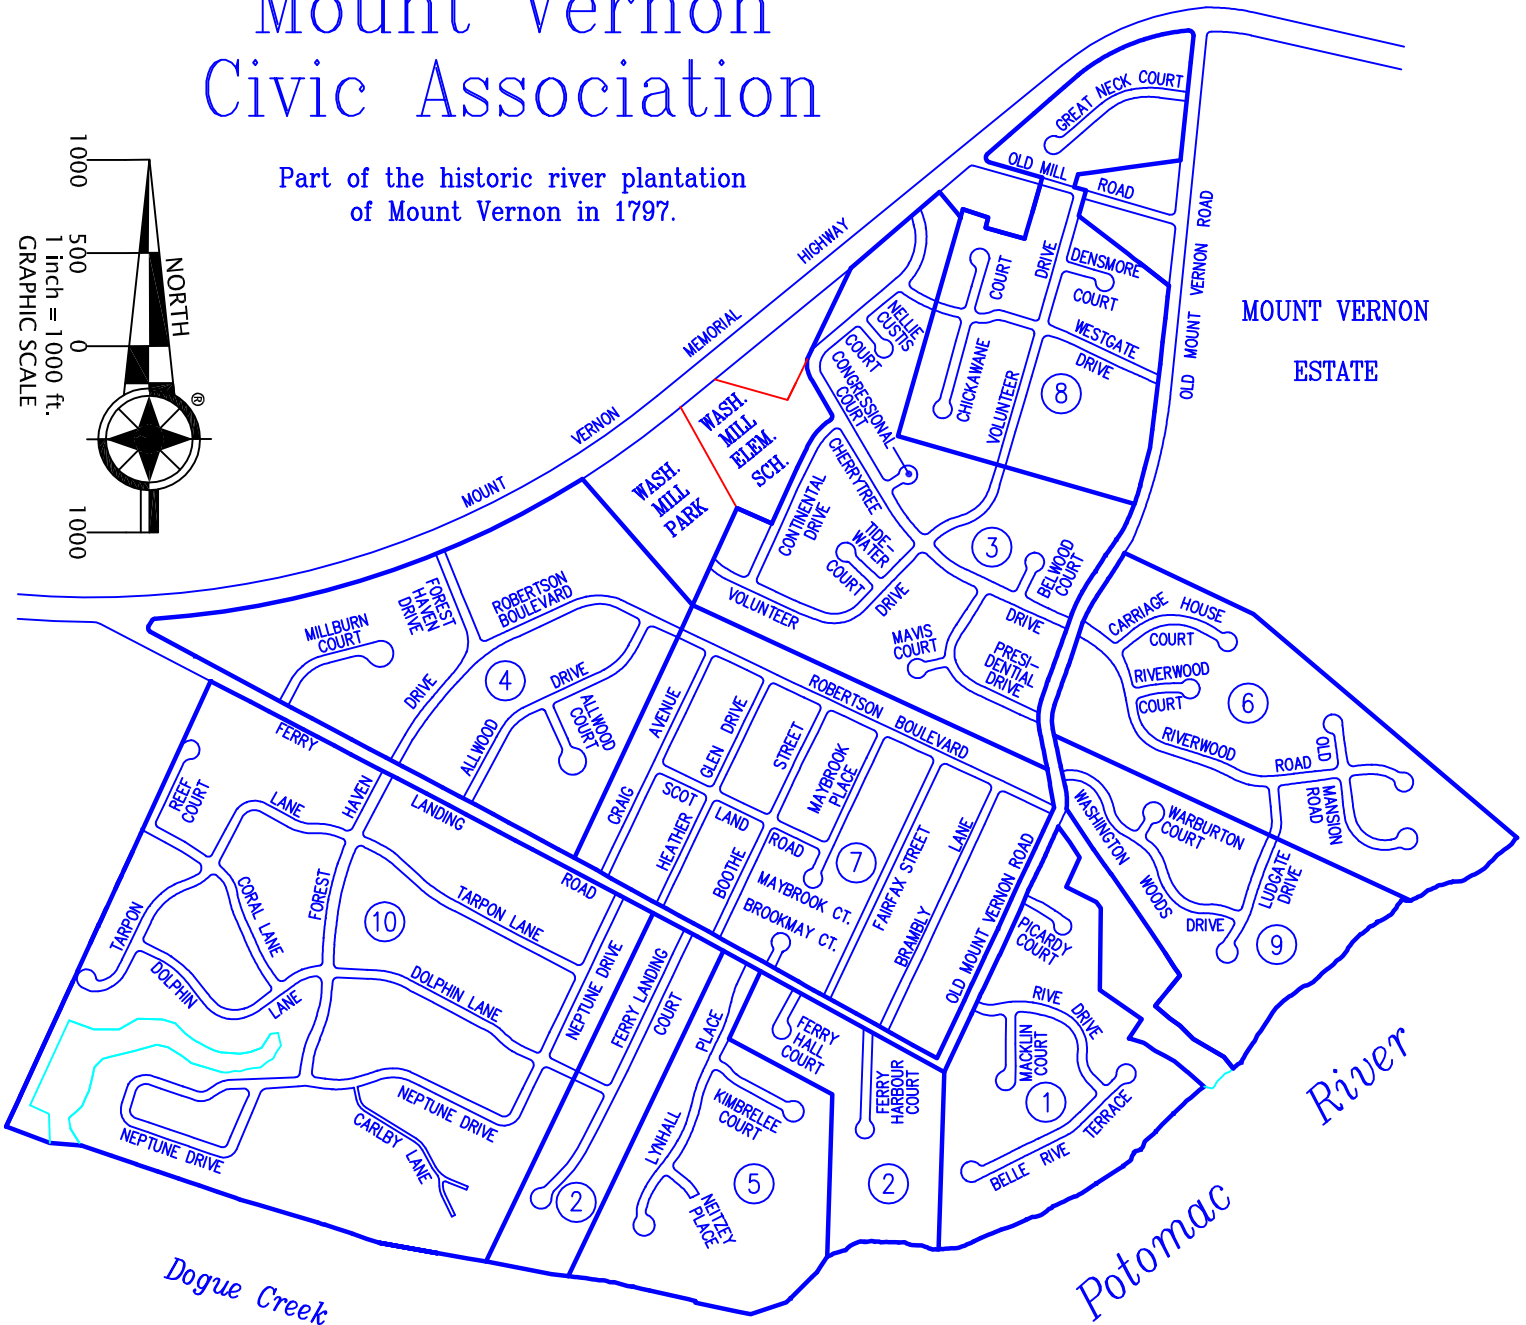

The Ten Areas of the Mount Vernon Civic Association

Part of the historic river plantation of Mount Vernon in 1797.

Section	Map Area	Neighborhoods Included	Section	Map Area	Neighborhoods Included
①	Belle Rive	Belle Rive	⑤	Oxford	Oxford
②	Ferry Landing	Ferry Landing Estates Ferry Landing Villa Ferry Point Estates Riverwood	⑥	Riverwood	Riverwood
③	Mount Vernon Forest	Mount Vernon Forest	⑦	Vernon Square	Mount Vernon Grove
④	Mount Vernon Park	Mount Vernon Park	⑧	Westgate	Westgate
			⑨	Wycliffe	Wycliffe on the Potomac Washington Woods
			⑩	Yacht Haven	Yacht Haven Estates Riverbend