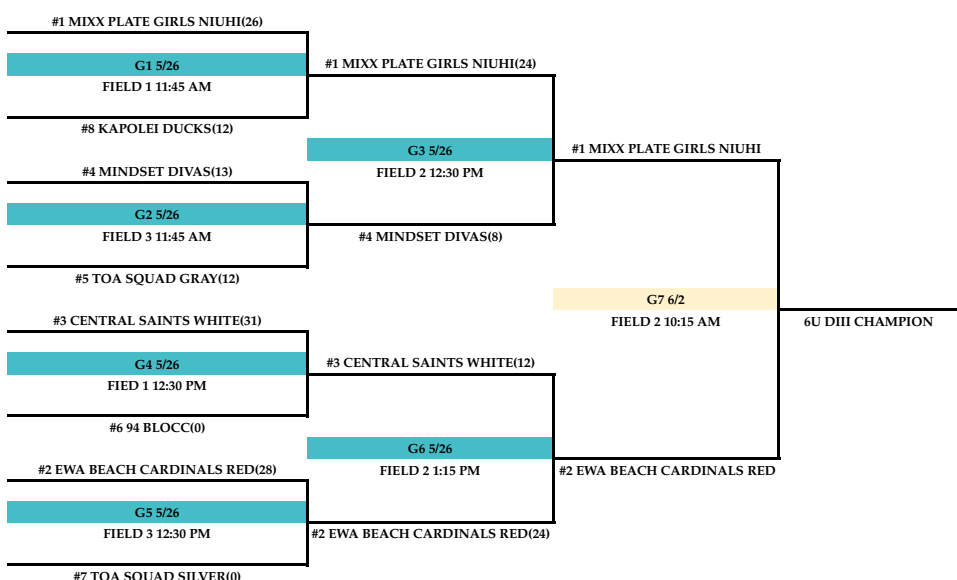

MILILANI HIGH SCHOOL 6.2.24
PLAYOFFS XL SPORTS SPRING FVZ
6U OPEN DIVISION 5V5 Single Elimination Bracket

6U D1 DIVISION 5V5 Single Elimination Bracket

6U DII DIVISION 5V5 Single Elimination Bracket

6U DIII DIVISION 5V5 Single Elimination Bracket

6U QUEENZ DIVISION 5V5 Single Elimination Bracket