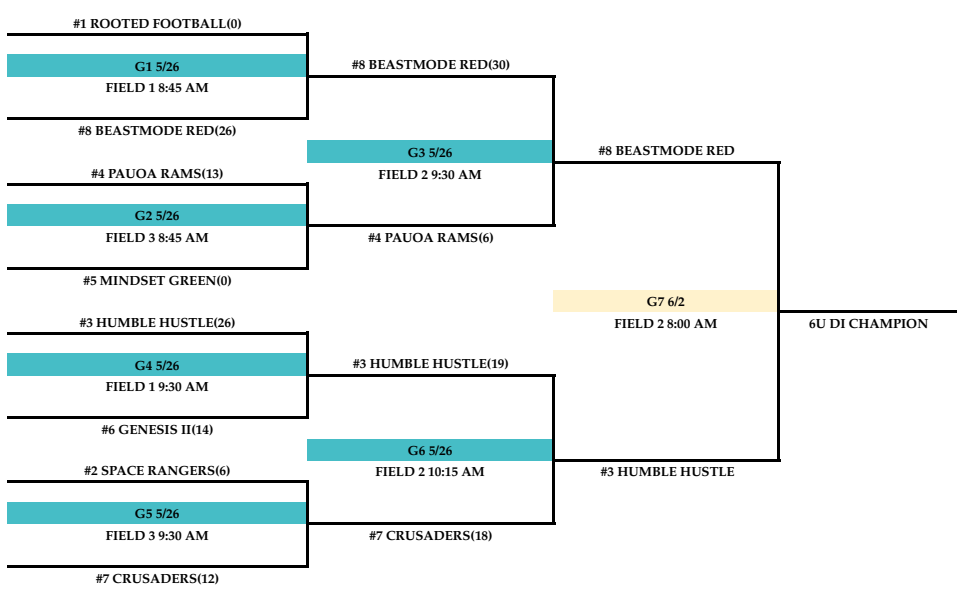

MILILANI HIGH SCHOOL 6.2.24
PLAYOFFS XL SPORTS SPRING FVZ
6U OPEN DIVISION 5V5 Single Elimination Bracket

6U D1 DIVISION 5V5 Single Elimination Bracket

6U DII DIVISION 5V5 Single Elimination Bracket

6U DIII DIVISION 5V5 Single Elimination Bracket

6U QUEENZ DIVISION 5V5 Single Elimination Bracket