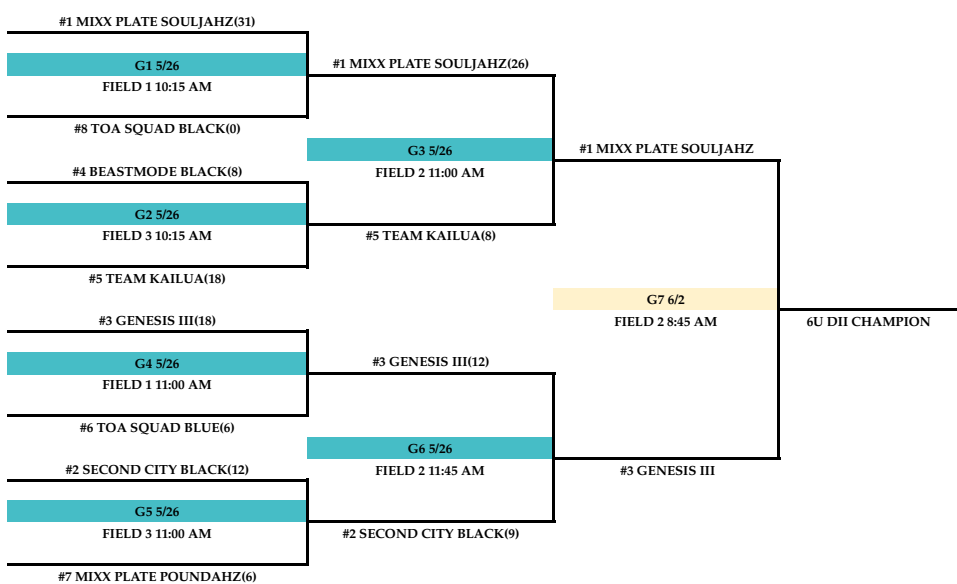

MILILANI HIGH SCHOOL 6.2.24
PLAYOFFS XL SPORTS SPRING FVZ
6U OPEN DIVISION 5V5 Single Elimination Bracket

6U D1 DIVISION 5V5 Single Elimination Bracket

6U DII DIVISION 5V5 Single Elimination Bracket

6U DIII DIVISION 5V5 Single Elimination Bracket

6U QUEENZ DIVISION 5V5 Single Elimination Bracket