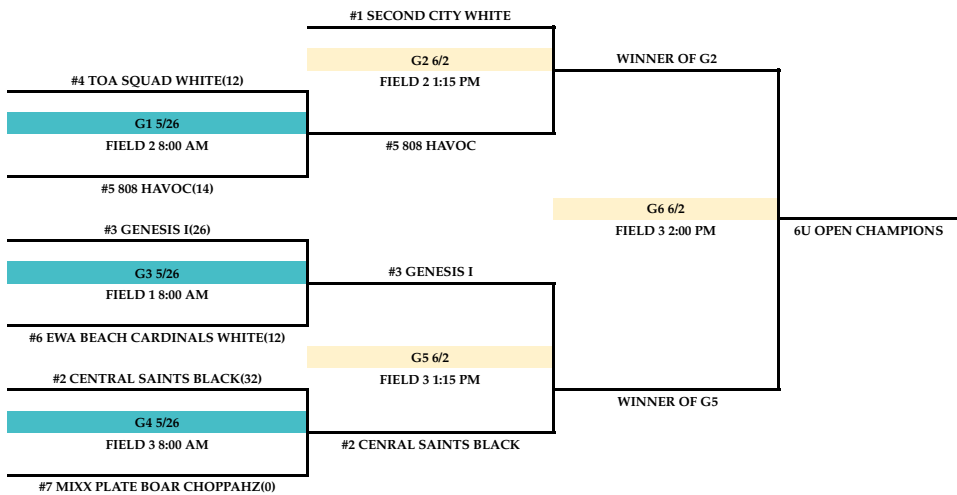

MILILANI HIGH SCHOOL 6.2.24
PLAYOFFS XL SPORTS SPRING FVZ
6U OPEN DIVISION 5V5 Single Elimination Bracket

6U D1 DIVISION 5V5 Single Elimination Bracket

6U DII DIVISION 5V5 Single Elimination Bracket

6U DIII DIVISION 5V5 Single Elimination Bracket

6U QUEENZ DIVISION 5V5 Single Elimination Bracket