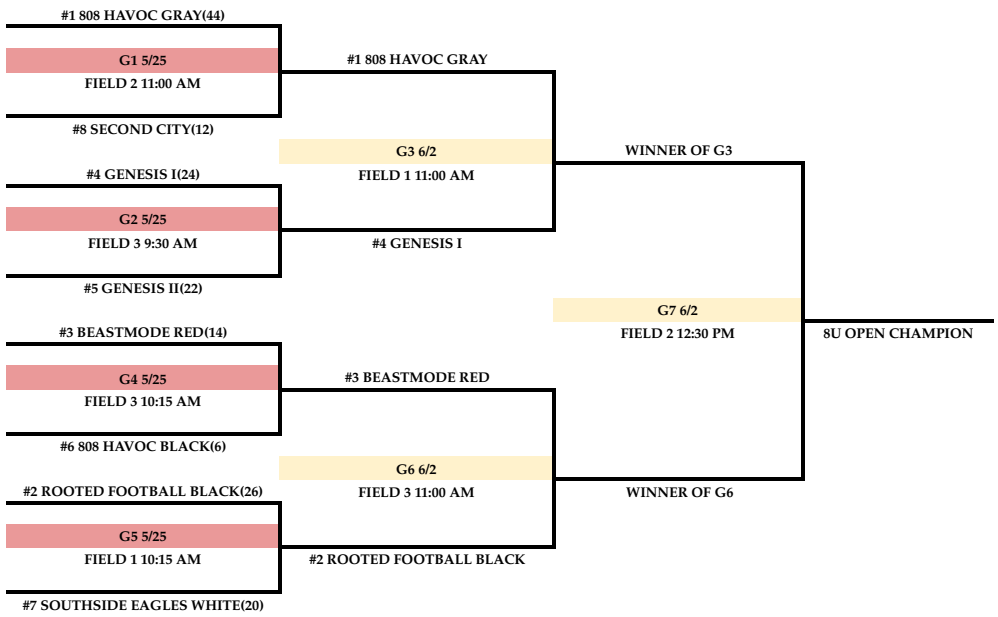

MILILANI HIGH SCHOOL 6.2.24
PLAYOFFS XL SPORTS SPRING FVZ
8U OPEN DIVISION 5V5 Single Elimination Bracket

8U D1 DIVISION 5V5 Single Elimination Bracket

8U DII DIVISION 5V5 Single Elimination Bracket

8U DIII DIVISION 5V5 Single Elimination Bracket