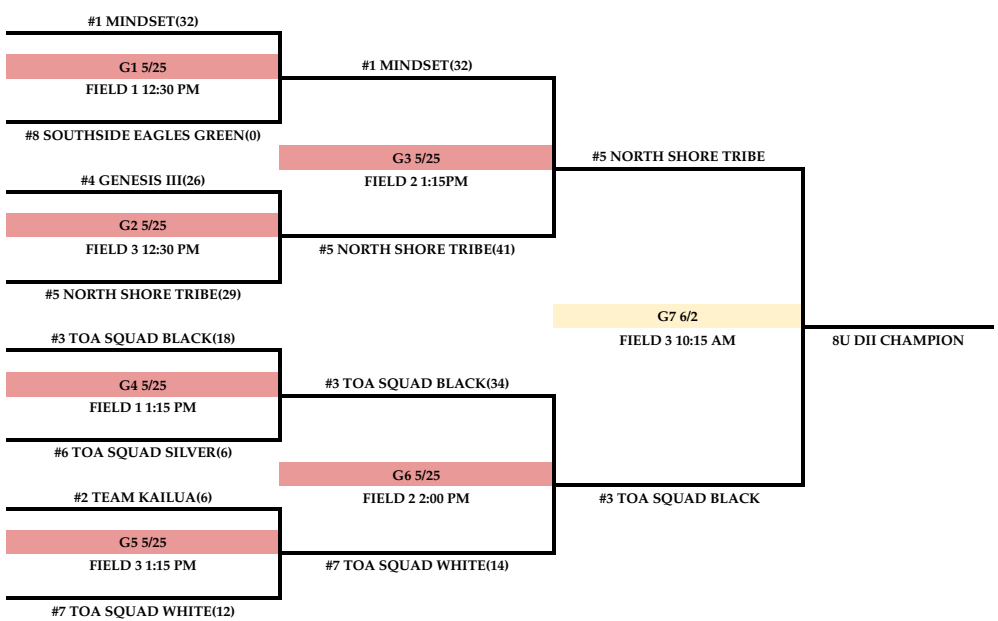

MILILANI HIGH SCHOOL 6.2.24
PLAYOFFS XL SPORTS SPRING FVZ
8U OPEN DIVISION 5V5 Single Elimination Bracket

8U D1 DIVISION 5V5 Single Elimination Bracket

8U DII DIVISION 5V5 Single Elimination Bracket

8U DIII DIVISION 5V5 Single Elimination Bracket