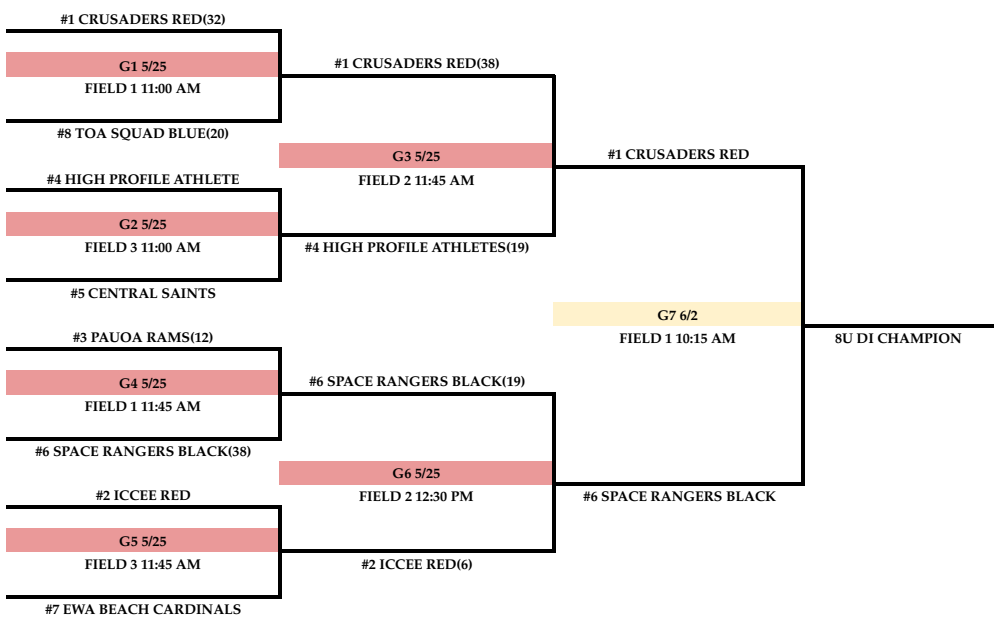

MILILANI HIGH SCHOOL 6.2.24
PLAYOFFS XL SPORTS SPRING FVZ
8U OPEN DIVISION 5V5 Single Elimination Bracket

8U D1 DIVISION 5V5 Single Elimination Bracket

8U DII DIVISION 5V5 Single Elimination Bracket

8U DIII DIVISION 5V5 Single Elimination Bracket