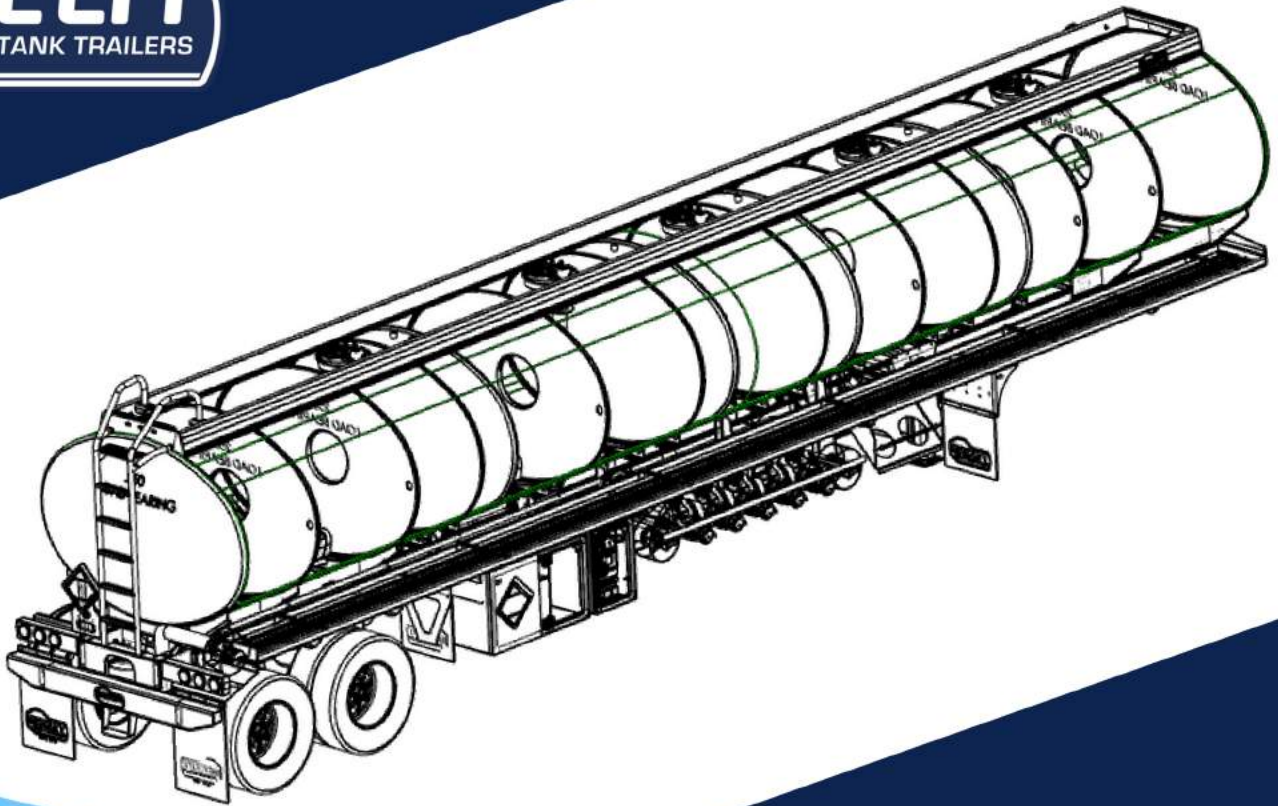

PARTS INDEX

Brake & Suspension	1-14
Air Controls	15-18
Lighting	19-23
Upper Couplers	24
Landing Gear	25-26
Fenders	27
Bumpers	28
Toolboxes	29-30
Interlock Bar	31-32
Valves	33-40
Manways	41-43
Ladders	44-46
Walkways	47-49
Hose Trays	50-52
Trailer Accessories	53
Sanitary Pumps	54-57
MAC LTT Merchandise	58