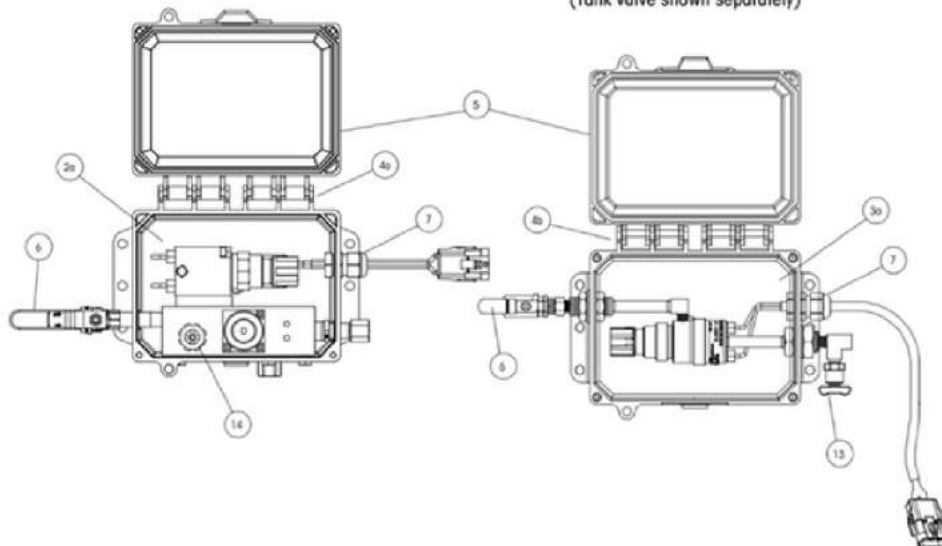

PRO CONTROLLER ASSEMBLY

CP CONTROLLER ASSEMBLY
(Tank valve shown separately)