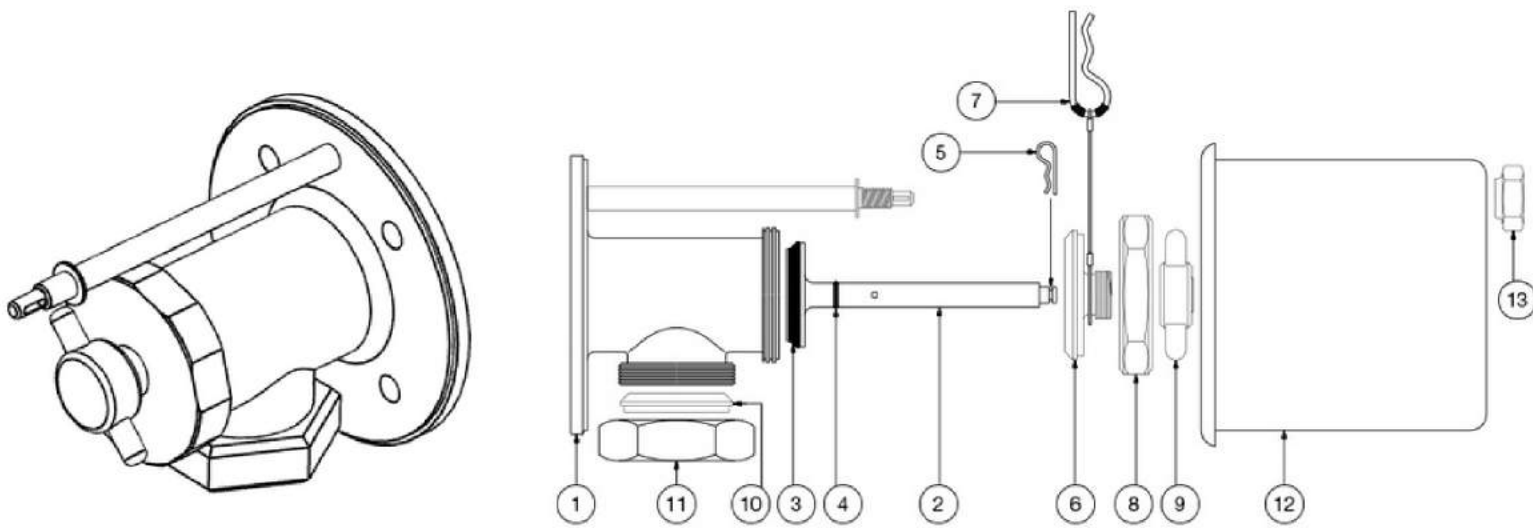

Sanitary Valves

3" PPV 60TTF/1030 Sanitary Valve

MAC LTT 40008008

ITEM	PART NO.	DESCRIPTION	QTY.
1	1030AB	BODY	1
2	14095	STEM / PLUG ASSY.	1
3	14116-WO (MAC LTT 42000142)	GASKET, WHITE	1
4	3129	O-RING	1
5	13635	STEM CLIP	1
6	14030	BONNET	1
7	14163	CABLE / CLIP ASSY.	1
8	2248	BONNET NUT	1
9	14050	HANDLE	1
10	2314	3" CAP	1
11	2234	3" HEX NUT	1
12	14000-97	DUST COVER, ALUM.	1
13	1054	COVER NUT	1