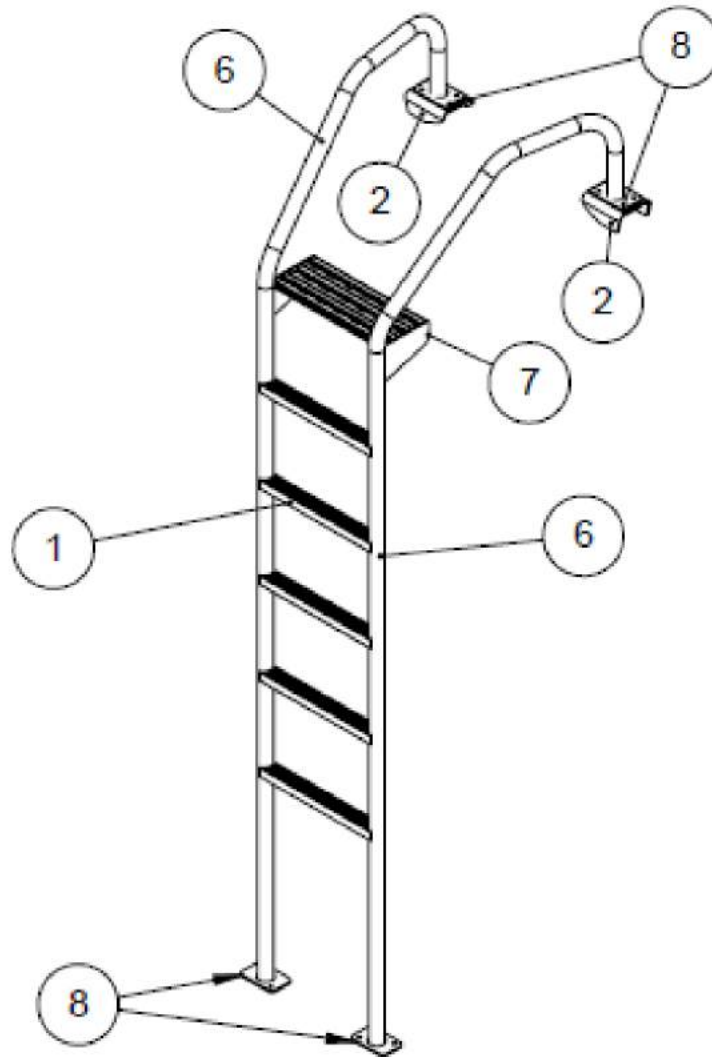

Ladders

Rear Ladder Assembly with Pads MAC LTT 79304992-XX-AM

ITEM	PART NO.	DESCRIPTION	QTY.
1	11000206-16	LADDER RUNG, EXT. ALUM, 16"	5
2	79104031	BRACKET, LADDER RAIL MOUNT	2
6	79104994-1	LADDER RAIL, 1 1/4" PIPE	2
7	79304016	TOP STEP LADDER ASSEMBLY, 406	1
8	79104030-1	LADDER MOUNTING PAD	1

*Components can vary depending based on compartmentation or design. Please contact with vin number to verify.