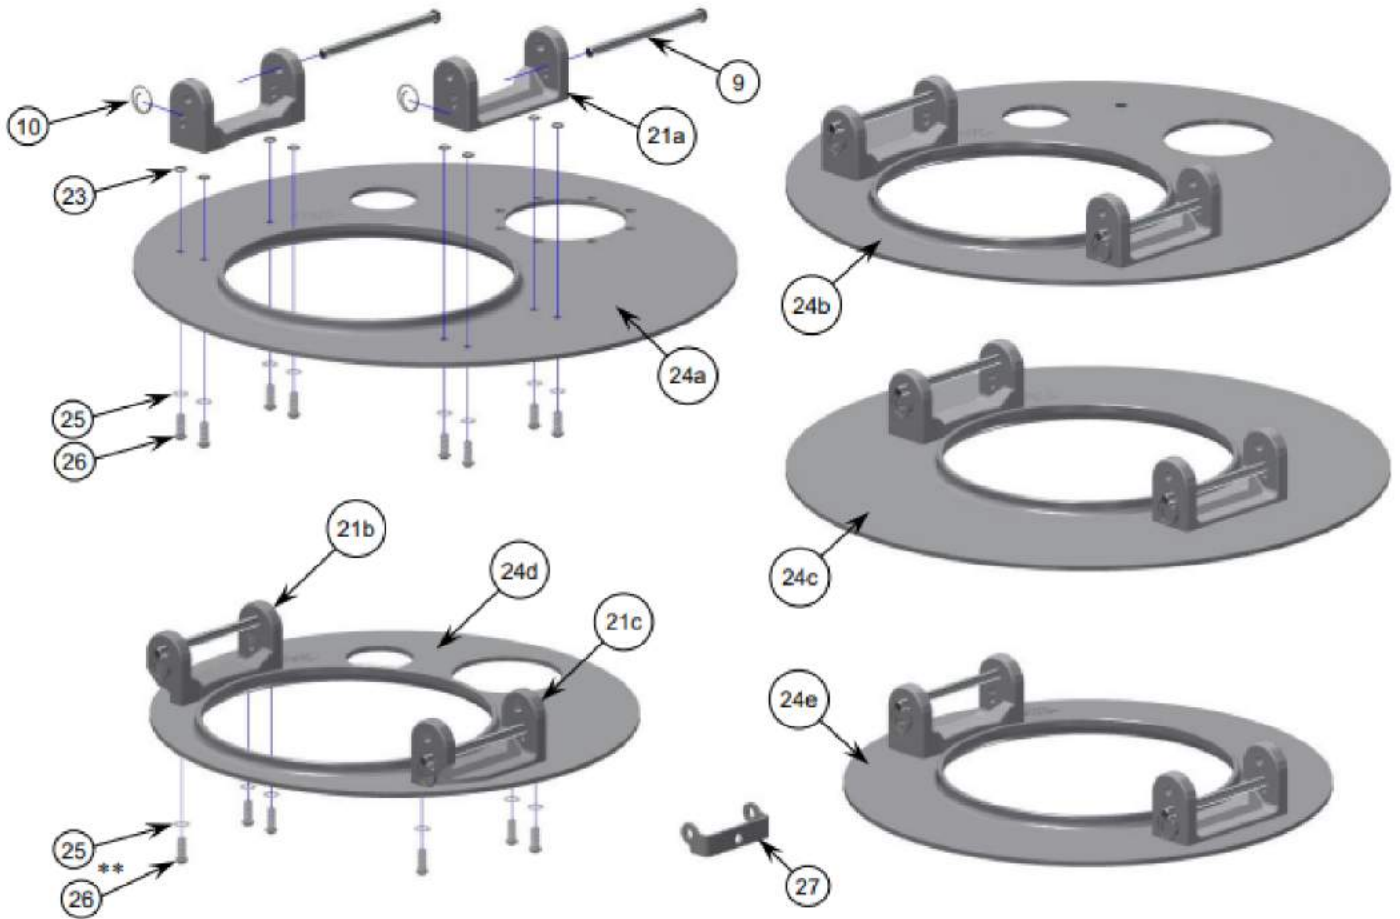

Manways

Betts 19" MANWAY 16" x 10" AL, PPVL816AXB MAC LTT 40001321-1

No.	Description	Material	Qty.	Part No.
9	Clevis Pin 3/8"	Steel Zc. Plated	2	9Q4739
		Stainless		9Q4740
10	Circle Cotter for 3/8" Pin	Stainless	2	9Q5002
21a	Hinge Lug – For all covers but 16" offset	Aluminum	2	6880AL
21b	Hinge Lug – Left - 16" Offset Cover Only	Aluminum	1	6952AL-L
21c	Hinge Lug – Right - 16" Offset Cover Only	Aluminum	1	6952AL-R
23	O-Ring (Hinge Lug)	Nitrile (Buna-N)	8 **	18591BN
		FKM (Type-A)		18591VT
		EPDM (White)		18591WE
24a	Cover – 20" Offset (provision for AVF3.5 vapor valve and lever sensor) *	Aluminum	1	6949AL *
24b	Cover – 20" Offset (provision for AVT3.5 vapor valve, ¼ NPT and lever sensor)	Aluminum	1	6955AL
24c	Cover – 20" Center Mount	Aluminum	1	6953AL
24d	Cover – 16" Offset (provision for AVT3.5 vapor valve and lever sensor) *	Aluminum	1	6951AL *
24e	Cover – 16" Center Mount	Aluminum	1	6954AL
25	Washer	Aluminum	8 **	9Q5759
26	Bolt (Special Low Profile 5/16 -18UNC)	Aluminum	8 **	4471AL
27	Stop Bracket for aluminum self-latch models	304 Stainless	1	4369SL