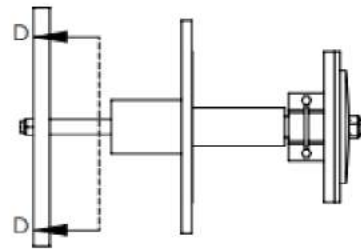

Hot Product Valves

MAC LTT Rear Head Valve 6", Aluminum MAC LTT 79009001

ITEM	PART NO.	DESCRIPTION	QTY.
1	20212208	NUT, HEX, 1/4-20	2
2	20215138	NUT, HEX, 1/2-13	1
3	20302208-.7	BOLT, HEX. 1/4-20 x 3/4LG	2
4	23800201-1	SEAL, 1" SHAFT	2
5	79009002	SHAFT HOUSING ASSEMBLY	1
6	79009006	MAIN SEAL ASSEMBLY	1
7	79009012	SHAFT, ASSY	1
8	79009027	HANDLE, TURN WHEEL	1
9	40004237	O-RING, VITON	1

Valve Re-build Kit - MAC LTT 24006536