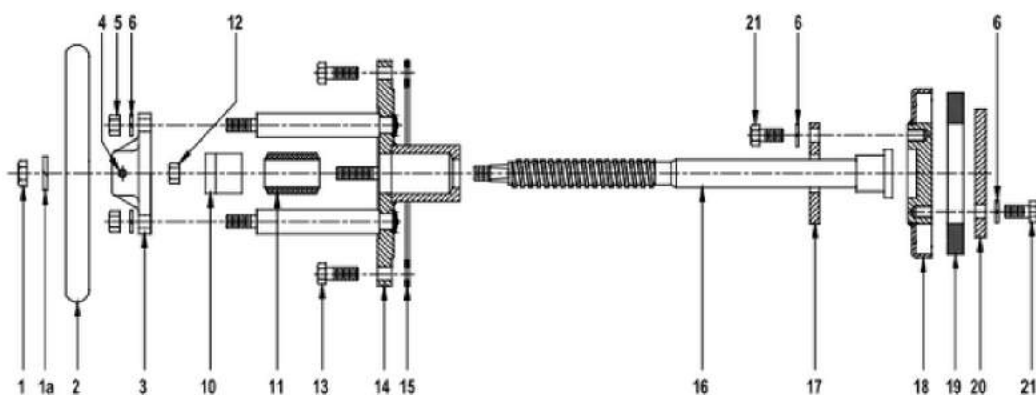

Hot Product Valves

Betts Rear Head Valves, 4" & 6", Aluminum MAC LTT 24007020 & 24007019

No.	Description	4" Size				6" Size			
		Alum w/ Steel Trim		Steel		Alum w/ Steel Trim		Steel	
		Req'd.	Part No.	Req'd.	Part No.	Req'd.	Part No.	Req'd.	Part No.
1	Hex Half Nut	1	9Q5811	1	9Q5811	1	9Q5811	1	9Q5811
1a	Lock Washer	1	9Q8617	1	9Q8617	1	9Q8617	1	9Q8617
2	Handwheel	1	26604AL	1	26604AL	1	26604AL	1	26604AL
3	Stem Nut	1	26576CI	1	26576CI	1	26576CI	1	26576CI
4	Grease Fitting	1	9Z3058	1	9Z3058	1	9Z3058	1	9Z3058
5	Hex Nut 3/8"-24UNF Thd.	2	9Q5905	2	9Q5905	2	9Q5905	2	9Q5905
6	Lock Washers 3/8"	11	9Q5907	11	9Q5907	14	9Q5907	14	9Q5907
10	Packing Gland	1	15503SL	1	15503SL	1	15503SL	1	15503SL
11	Packing (Black Color)	1	15655NA	1	15655NA	1	15655NA	1	15655NA
12	Hex Nut 3/8"-16UNC Thd.	2	9Q5890	2	9Q5890	2	9Q5890	2	9Q5890
13	Cap Screw 3/8"-24UNFx1" Lg.	8	9Q5833	8	9Q5833	8	9Q5833	8	9Q5833
14	Tophead & Bonnet	1	27865MS	1	27865MS	1	35758MS	1	35758MS
15	Tophead Gasket	1	17493NA	1	17493NA	1	18637NA	1	18637NA
16	Stem *	1	26574MS	1	26574MS	1	26574MS	1	26574MS
17	Stem Retainer	1	17489MS	1	17489MS	1	17489MS	1	17489MS
18	Disc Holder	1	17488MS	1	17488MS	1	18926MS	1	18926MS
19	Disc	1	15024NA	1	15024NA	1	18639NA	1	18639NA
20	Disc Retainer	1	17490MS	1	17490MS	1	18636MS	1	18636MS
21	Cap Screw 3/8"-24UNFx3/4" Lg.	9	9Q5832	9	9Q5832	12	9Q5832	12	9Q5832

Material suffix designations:

AL – Aluminum

NA – Non-Asbestos

NT – Non-Asbestos w/ Teflon

CI – Cast Iron

MS – Mild Steel

SL – 304 Stainless

* Stem 27808MS is used for valves that require an extended stem.

4" Valve Re-build Kit - MAC LTT 24006221 (RH17962MSA)

6" Valve Re-build Kit - MAC LTT 24006551 (RH75851MSA)