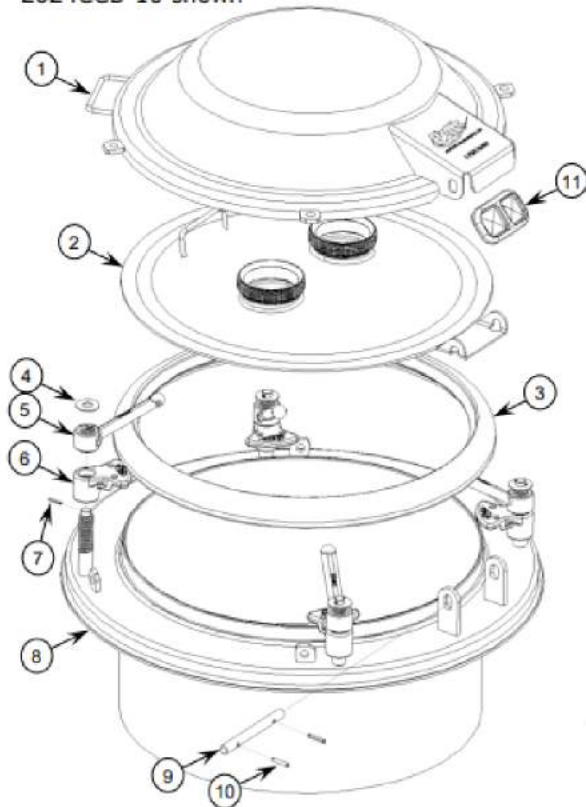

### **PARTS LIST**

2024CCB-10 shown

No.	Description	Req.	Material	Part No.
1	Dust Cover	1	304L Stnls. (12 Gage)	7524SL
2	Inner Head Assembly w/ one 3" Sanitary Fitting	1	304L Stnls. (10 Gage)	7527SL
	Inner Head Assembly w/ two 3" Sanitary Fittings	1	304L Stnls. (10 Gage)	7522SL (shown)
	Inner Head Assembly w/ three 3" Sanitary Fittings	1	304L Stnls. (10 Gage)	7555SL
	Inner Head Assembly w/ NO Sanitary Fittings	1	304L Stnls. (10 Gage)	7537SL
3	Collar Gasket	1	White EPDM	4216WE
			Black EPDM	4216EP
			Blk. Nitrile	4216BN
4	Washer	4	304 Stnls.	9Q8224
5	Wingnut Assembly w/ brass ACME insert.	4	304L Stnls. w/ brass	4215SLBR
6	Hold-Down Dog	4	304L Stnls.	4211SL
7	Coiled Pin (1/8" x 3/4")	4	420 Stnls.	9Q4921
8	Stud Platform Assembly	1	304L Stnls. (10 Gage)	7598SL
9	Hinge Pin	1	304 Stnls.	3602SL
10	Coiled Pin (3/16" x 1")	2	420 Stnls.	9Q5901
11	Double Capacity Breather Grommet	1	White Nitrile	4217WB