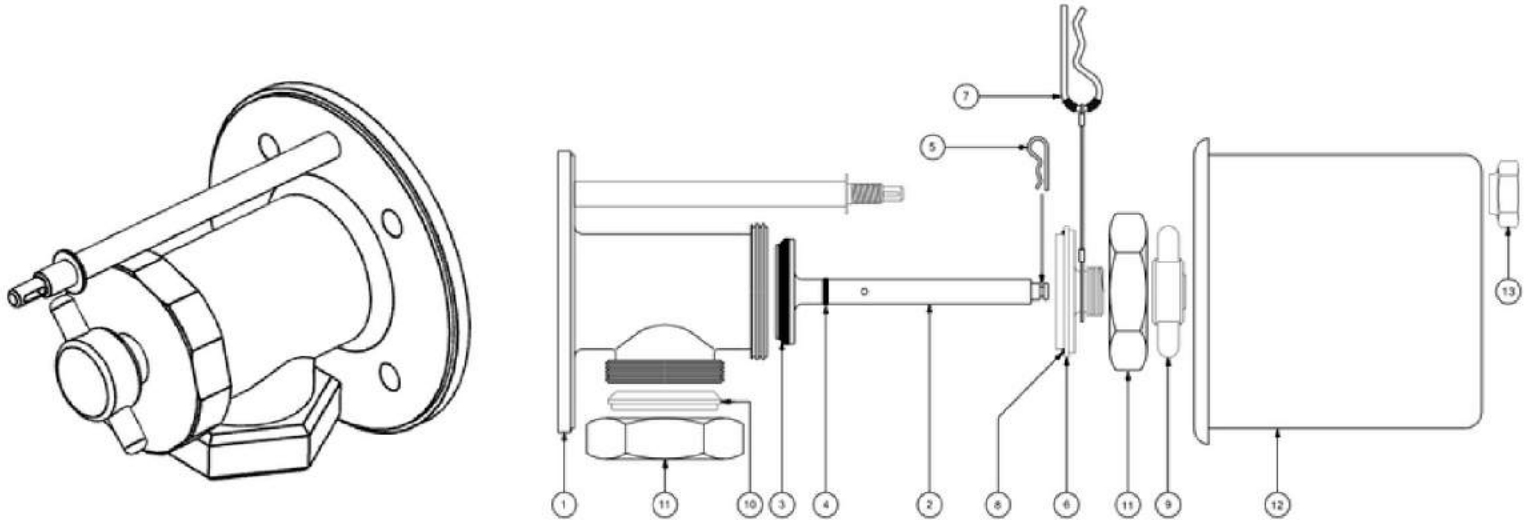

Sanitary Valves

4" PPV 60TTF/1040 Sanitary Valve MAC LTT 40008033

ITEM	PART NO.	DESCRIPTION	QTY.
1	4-60TTFB	BODY	1
2	18095	STEM / PLUG ASSY.	1
3	18116-WO	GASKET, WHITE	1
4	3129	O-RING	1
5	13635	STEM CLIP	1
6	18030	BONNET	1
7	14163	CABLE / CLIP ASSY.	1
8	FDAB70242	BONNET O-RING	1
9	14050	HANDLE	1
10	4314	4" CAP	1
11	4234	4" HEX NUT	1
12	18000-97	DUST COVER, ALUM.	1
13	1054	COVER NUT	1