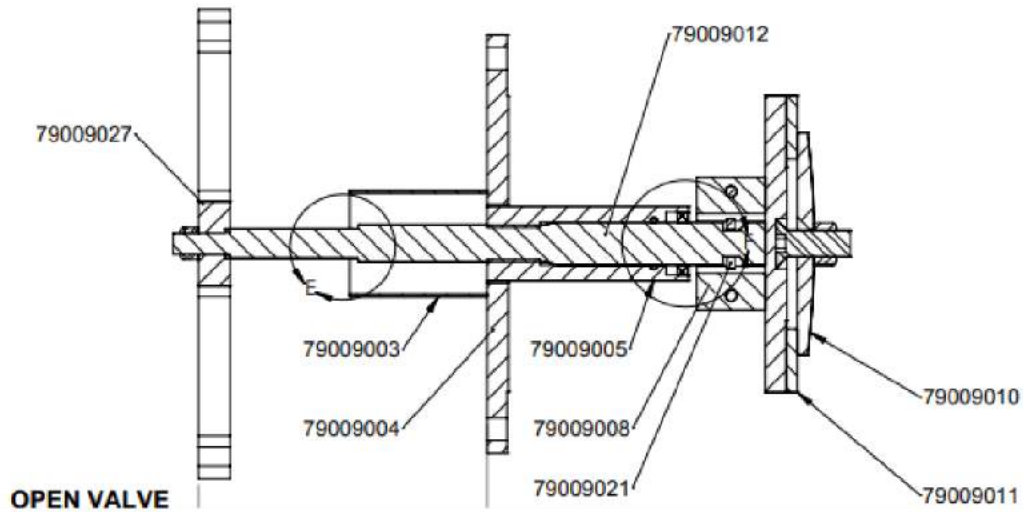

Hot Product Valves

MAC LTT Rear Head Valve 6", Aluminum MAC LTT 79009001

ITEM	PART NO.	DESCRIPTION	QTY.
1	20212208	NUT, HEX, 1/4-20	2
2	20215138	NUT, HEX, 1/2-13	1
3	20302208-.7	BOLT, HEX. 1/4-20 x 3/4LG	2
4	23800201-1	SEAL, 1" SHAFT	2
5	79009002	SHAFT HOUSING ASSEMBLY	1
6	79009006	MAIN SEAL ASSEMBLY	1
7	79009012	SHAFT, ASSY	1
8	79009027	HANDLE, TURN WHEEL	1
9	40004237	O-RING, VITON	1

Valve Re-build Kit - MAC LTT 24006536