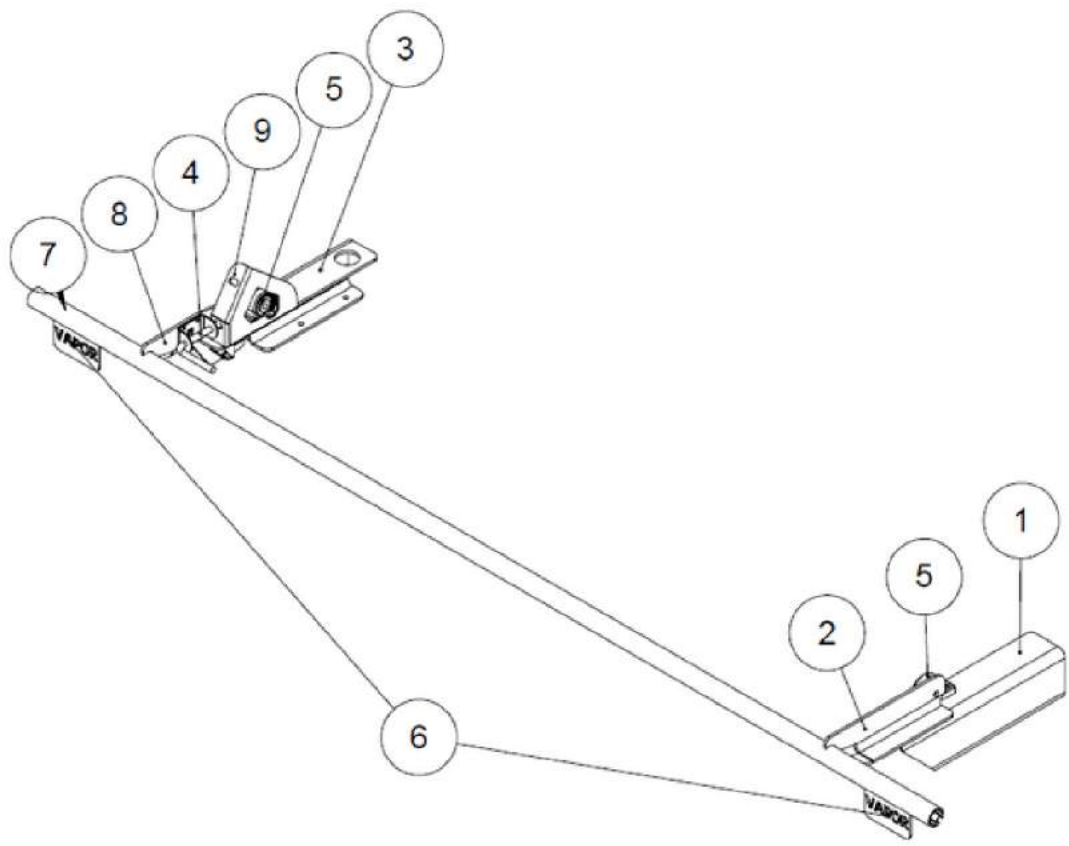

Interlock Components

ITEM	PART NO.	DESCRIPTION	QTY.
1	79055026-AM	CHANNEL, SWING LEG	1
2	79055028-2-AM	ANGLE, SWING ARM, FRONT	1
3	79055047	CHANNEL, SWING LEG	1
4	40001793	LATCH PIN ASSY.	1
5	40002335	BEARING, PILLOW BLOCK	2
6	79055064	VAPOR TAB, PLATE	2
7	79154100-100	BAR, T.A.L.K. EXTRUSION 100"l	1
8	79055027-2	ANGLE, LATCH ARM	1
9	79055022-1	INTEGRATED, LATCH PIN BRACKET	1
10	21030021-96 (76" for 3-4 compartment)	LED STRIP, WHITE	1
11	40003672	INTERLOCK VALVE, ROLLER END	1

*Components can vary depending based on compartmentation or design. Please contact with vin number to verify.