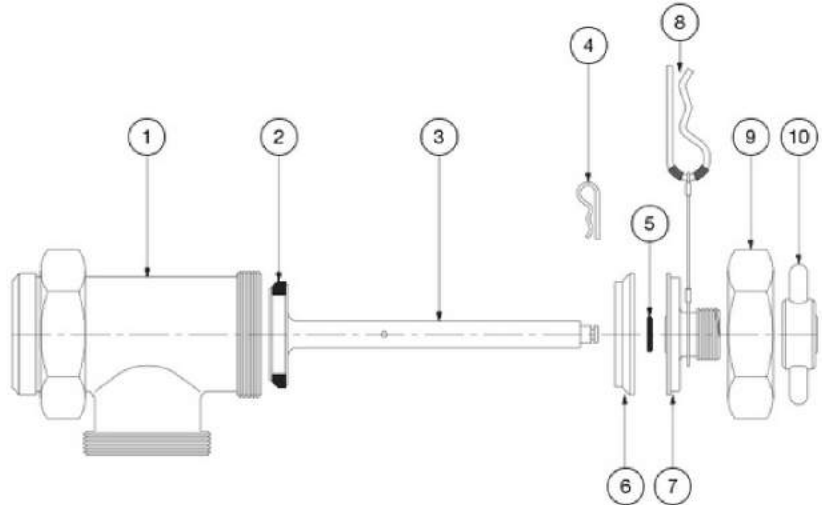

Sanitary Valves

3" PPV 1020 Series Sanitary Valve, 90° with 3" ports MAC LTT 44003101

ITEM	PART NO.	DESCRIPTION	QTY.
1	1020AB	1020A VALVE BODY	1
2	GSK-20-45B	GASKET, BLACK	1
3	14180	STEM / PLUG ASSEMBLY	1
4	13635	STEM CLIP	1
5	3117	O-RING	1
6	14032	LOWER BONNET	1
7	14034	UPPER BONNET	1
8	14163	CABLE / CLIP ASSY.	1
9	2234	3" HEX NUT	1
10	14050	HANDLE	1