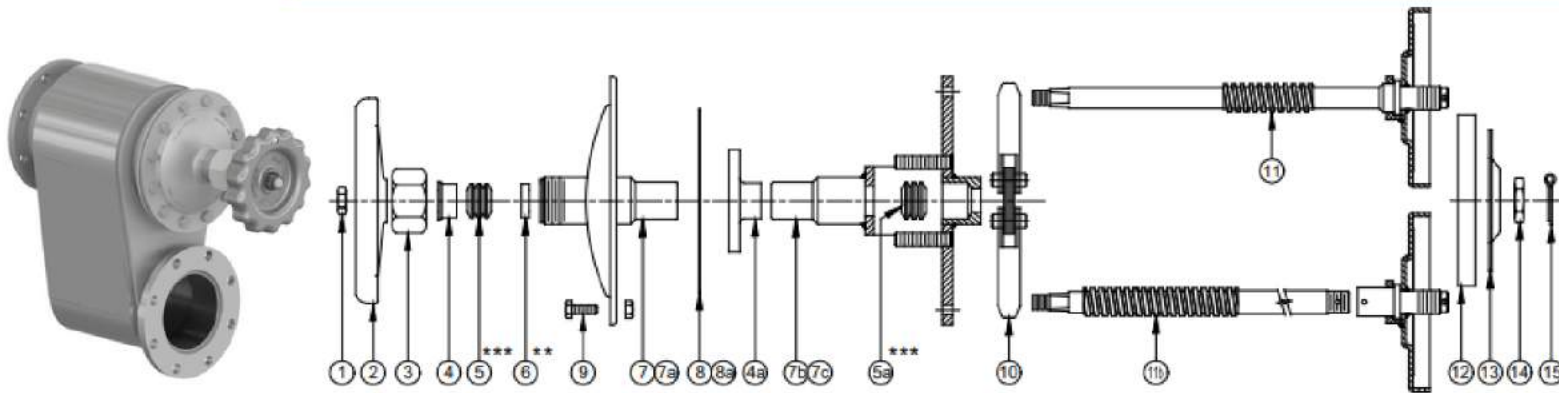

Hot Product Valves

Betts Hydrolet Valves, 3" & 4", Aluminum MAC LTT 40002566 & 40002566-4

No.	Description	Req'd.	Size	Material	Part No.
1	Hex Nut $7/16$-14 Thd.	1	3"-4"	Steel Zinc Plt.	9Q8579
				304 Stnls	9Q8580
2	Handwheel	1	3"	Aluminum	25186AL
			4"	Aluminum	25245AL
3	Stuffing Box Nut	1	3"-4"	Aluminum	15026AL
4	Top Gland	1	3"-4"	316 Stnls	15026SL
4a	Top Gland OS&Y Style	1	3"-4"	304 Stnls	16758SL
5***	Teflon Packing	1	3"-4"	Teflon	19649TF
5a***	Teflon Packing	1	3"-4"	Teflon	19648TF
6**	Bottom Gland	1	3"-4"	316 Stnls	15076SS
7	Tophead & Bonnet Bolted Style	1	3"	Steel	15382MS
				Aluminum	15382AL
				304 Stnls	15026SL
7a	Tophead & Bonnet QRB Style	1	3"	Aluminum	15573AL
				316 Stnls	16126SS
				Aluminum	16126AL
7b	Tophead & Bonnet QRB OS&Y	1	3"	316 Stnls	26133SS
				Aluminum	26133AL
				316 Stnls	26138SS
7c	Tophead & Bonnet Bolted OS&Y	1	3"	Aluminum	26138AL
				Steel	26145MS
				Aluminum	26145AL
8	Tophead Gasket Bolted Style	1	3"	Cork-Buna-N	15022CB
				Non-Asbestos	15022NA
				Teflon-Env.	15022TF
			4"	Cork-Buna-N	15265CB
				Non-Asbestos	15265NA
				Teflon-Env.	15265TF

No.	Description	Req'd.	Size	Material	Part No.	
8a	Tophead Gasket QRB Style	1	3"	Cork-Buna-N	15905CB	
				Teflon-Env.	15905TF	
				4"	Cork-Buna-N	15977CB
9	Bolts & Nuts (Sets)	Set	3"	Steel Zinc Plt.	15023ZC	
				18-8 Stnls	15023SL	
				4"	Steel Zinc Plt.	16549ZC
10	QRB Clamp	1	3"	18-8 Stnls	16549SL	
				304 Stnls	25641SL	
				4"	304 Stnls	25683SL
11	Disc Holder & Stem Assy. Bolted & QRB Style	1	3"	All Aluminum	17683AL	
				All Steel	17683MS	
				All Stnls	17683SS	
			4"	All Aluminum	17684AL	
				All Steel	17684MS	
				All Stnls	17684SS	
11a	Disc Holder & Stem Assy. OS&Y Style	1	3"	Steel	28003MS	
				316 Stnls	28003SS	
			4"	Steel	28004MS	
				316 Stnls	28004SS	
12	Disc	1	3"	Buna-N	15202BU	
				Non-Asbestos	15202NA	
				Teflon	15202TF	
			4"	Viton	15202VT	
				Buna-N	15024BU	
				Non-Asbestos	15024NA	
13	Disc Retaining Plate	1	3"	Teflon	15024TF	
				Viton	15024VT	
			4"	316 Stnls	17028SS	
				Steel	15051MS	
14	Disc Plate Nut	1	3"-4"	Aluminum	15051AL	
				316 Stnls	15051SS	
				316 Stnls	15204SS	
15	Cotter Pin $1/8$x1	1*	3"-4"	316 Stnls	9Q5867	

** This part note req'd. on OS&Y Models

* 2 Req'd. on OS&Y Models

*** Note:

No. 5 used with Std. Bonnet Models only.
No. 5a used with OS&Y Models only.

HYDROLET SUB-ASSEMBLIES

Size	Hydrolet Material	Bolted Style	Bolted OS&Y Style	QRB Style	QRB-OS&Y Style
3"	Steel	WV17593MSB	WV17607MSB		
	Aluminum	WV17593ALB	WV17607ALB	WV17609ALB	WV17611ALB
	316 Stnls.			WV17609SST	WV17611SST
4"	Steel	WV17594MSB	WV17608MSB		
	Aluminum	WV17594ALB	WV17608ALB	WV17610ALB	WV17612ALB
	316 Stnls.			WV17610SST	WV17612SST