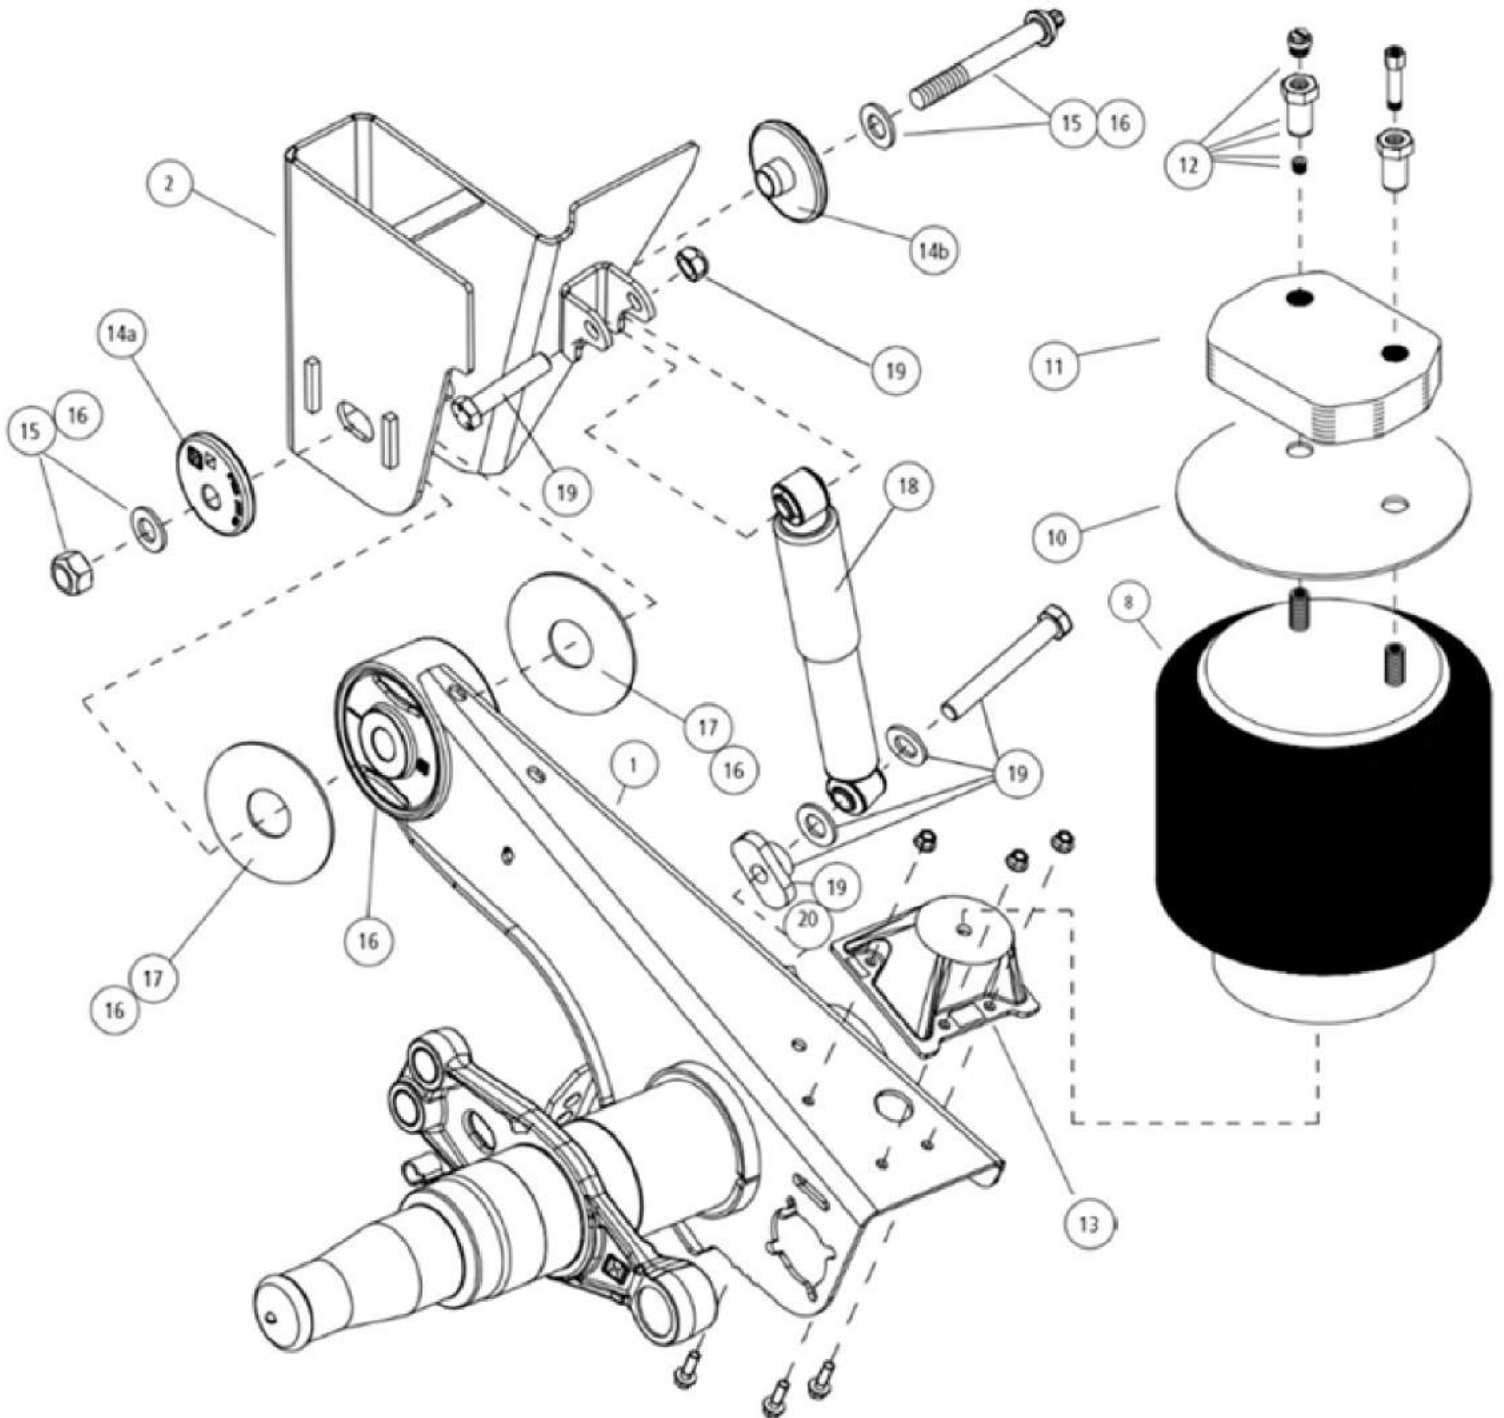

Hendrickson AANT INTRAAX Suspension 23K, 25K, 30K

Hendrickson AANT INTRAAX Suspension 23K, 25K, 30K

ITEM	DESCRIPTION	MAC LTT PART #	HENDRICKSON PART #
1	AXLE/BEAM WELDMENT	SEE AXLE PAGE	
2	FRAME BRACKET		
3	BOLT ON CHANNEL KIT		
4	STRUT		
5	C-CHANNEL BOLT KIT		
6	STRUT BOLT KIT		
8	AIR SPRINGS		
	13.5" - 19" Standard pressure	26301800	S-21800
	13.5" - 19" Low pressure	77000014K	S-20901
10	AIR SPRING MOUNTING PLATE		
	Weld-on 12"-19" standard	77000737	S20905
11	AIR SPRING SPACER		
	17" ride heights	26301510-1	B-22510-1
	16" and 18" ride height	26301510-4	B-22510-2
	19" ride height	40003264	B-22510-3
12	AIR SPRING MOUNTING KITS		
	13.5" - 16" ride height	77000024K	S-22619/2
	17" ride height	26301630	S-22630/2
	18" ride height	77000026K	S-22631/2
	19" ride height	77000027K	S-22632/2
13	AIR SPRING PEDISTAL KITS	77000650	S-32164-1
18	ALIGNMENT COLLARS		
	18a Eccentric	77000016K	S-20925
	18b Concentric	77000015K	S-20924
19	QUICK ALIGN PIVOT BOLT KIT		
	19a Pivot bolt kit	77000037	S-24679
20	TRI-FUNCTIONAL PIVOT BOLT KIT	77000038	S-24691