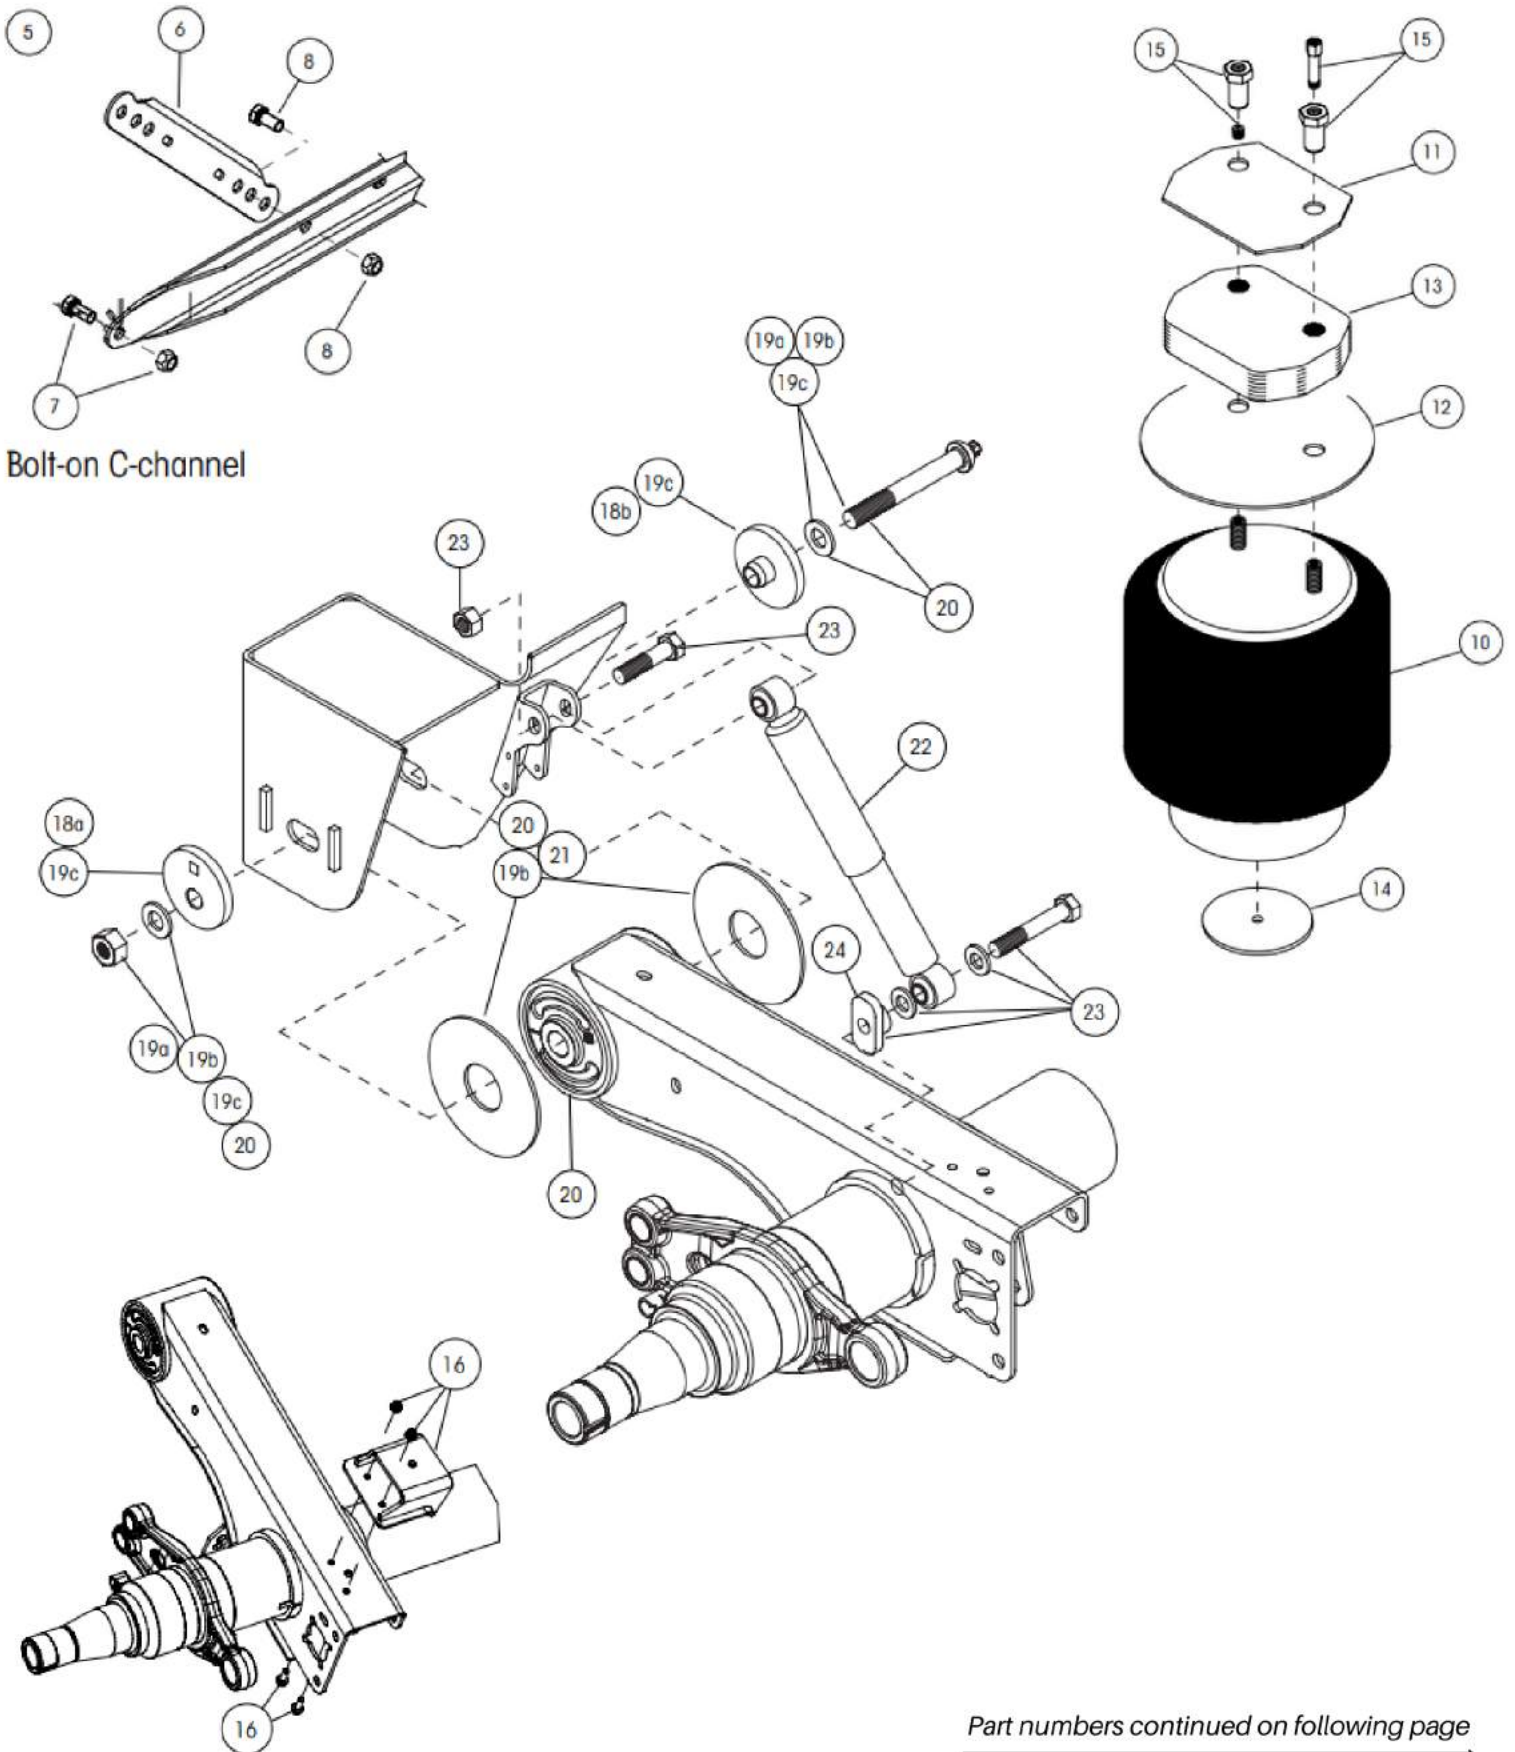

## Hendrickson AAT INTRAAX Suspension 23K, 25K, 30K

ITEM	DESCRIPTION	MAC LTT PART #	HENDRICKSON PART #
1	AXLE/BEAM WELDMENT	SEE AXLE PAGE	
2	FRAME BRACKET		
6	STRUT		
7	C-CHANNEL BOLT KIT		S-29822
8	STRUT BOLT KIT		S-30720
10	AIR SPRINGS		
	AAT 23K models	26301800	S-21800
	AAT 25K models	77000014K	S-20901
	AAT 30K models	77000788	S-25873
11	AIR SPRING MOUNTING PLATE		
12	AIR SPRING FLEX PLATE		B-23924
13	AIR SPRING SPACER		
14	AIR SPRING BOLT DISK		S-21786
15	AIR SPRING MOUNTING KITS		
16	AIR SPRING PEDISTAL KITS	77000650	S-32164-1
18	ALIGNMENT COLLARS		
	18a Ecentric	77000016K	S-20925
	18b Concentric	77000015K	S-20924
19	QUICK ALIGN PIVOT BOLT KIT		
	19a Pivot bolt kit	77000037	S-24679
20	TRI-FUNCTIONAL PIVOT BOLT KIT	77000038	S-24691
21	BUSHING TUBE SPACERS		
22	SHOCKS		
	AAT23K and 25K models	26301566	S-23566
	AAT30K models	77000033K	S-24023
23	SHOCK BOLT KIT	77000032K	S-24021
24	SHOCK SPACER		S-27196