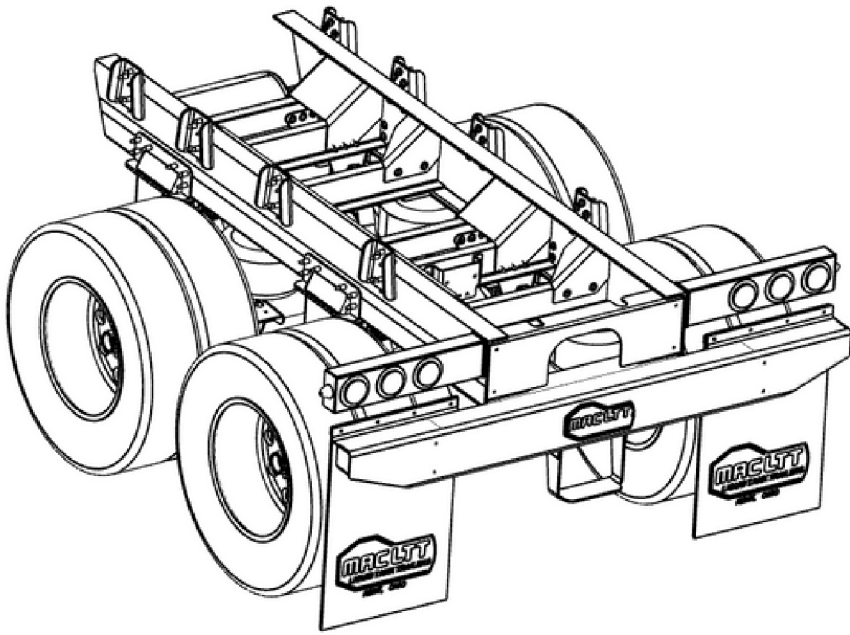

MAC LTT REPLACEMENT ROLLING CHASSIS.

Built to your preferred specifications to ensure a proper fit-up to your existing unit, along with all the benefits of a modern MAC LTT build.

QUALITY THAT IS BUILT TO LAST.

Enjoy the quality MAC LTT is known for even if your tank was not manufactured by us. We offer an easy to use, frame dimension guide to gather the necessary information from your existing trailer to build your new MAC LTT Rolling Chassis. Please contact us with any questions regarding available options.