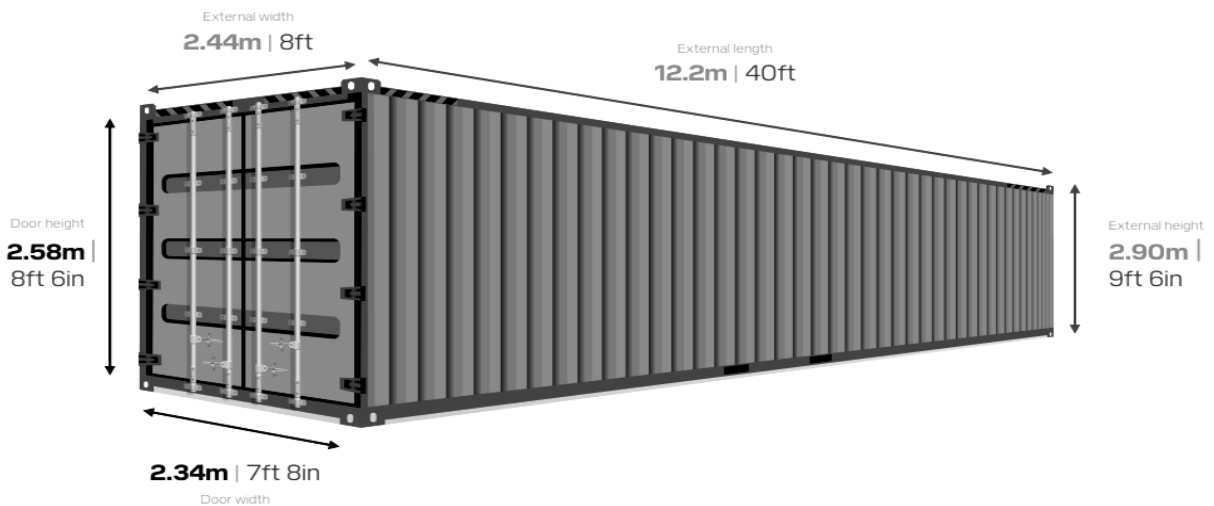

20ft	External length	External height	External width	Internal length	Internal height	Internal width	Door width	Door height	Volume	Max. gross weight	Tare weight
	6.06m	2.60m	2.44m	5.9m	2.39m	2.35m	2.34m	2.28m	33.2m ³	30,480kg	2,000kg
	20ft	8ft 6in	8ft	19ft 4in	7ft 10in	7ft 9in	7ft 8in	7ft 6in	1,172cf	67,196lbs	4,409lbs

40ft	External length	External height	External width	Internal length	Internal height	Internal width	Door width	Door height	Volume	Max. gross weight	Tare weight
	12.2m	2.60m	2.44m	12.03m	2.39m	2.35m	2.34m	2.28m	67.6m ³	30,480kg	3,470kg
	40ft	8ft 6in	8ft	39ft 5in	7ft 10in	7ft 9in	7ft 8in	7ft 6in	2,387cf	67,196lbs	7,650lbs

40ft High Cube	External length	External height	External width	Internal length	Internal height	Internal width	Door width	Door height	Volume	Max. gross weight	Tare weight
	12.2m	2.90m	2.44m	12.03m	2.69m	2.35m	2.34m	2.58m	76.4m ³	30,480kg	3,660kg
	40ft	9ft 6in	8ft	39ft 5in	8ft 10in	7ft 9in	7ft 8in	8ft 6in	2,698cf	67,196lbs	8,068lbs