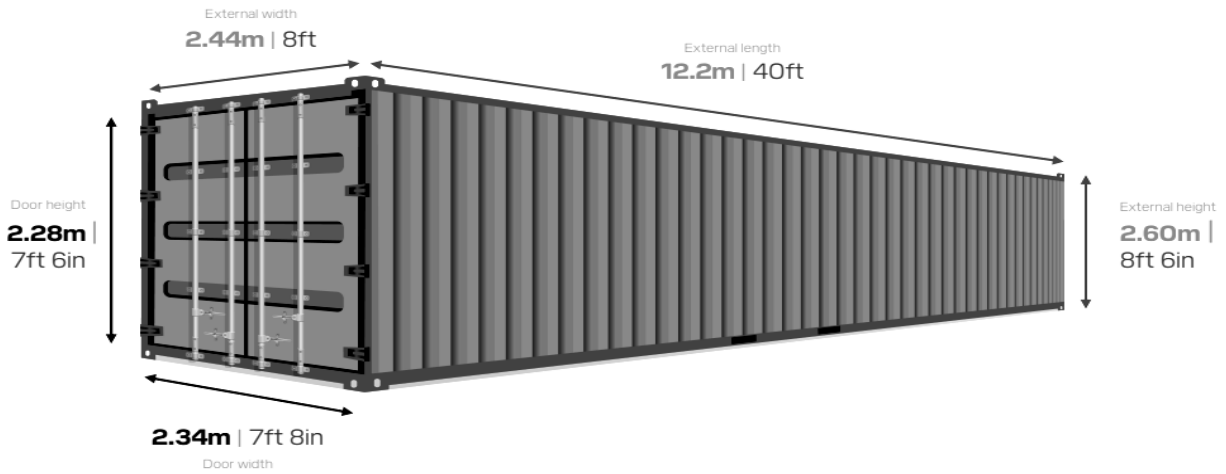

20ft	External length	External height	External width	Internal length	Internal height	Internal width	Door width	Door height	Volume	Max. gross weight	Tare weight
	6.06m	2.60m	2.44m	5.9m	2.39m	2.35m	2.34m	2.28m	33.2m ³	30,480kg	2,000kg
	20ft	8ft 6in	8ft	19ft 4in	7ft 10in	7ft 9in	7ft 8in	7ft 6in	1,172cf	67,196lbs	4,409lbs

40ft	External length	External height	External width	Internal length	Internal height	Internal width	Door width	Door height	Volume	Max. gross weight	Tare weight
	12.2m	2.60m	2.44m	12.03m	2.39m	2.35m	2.34m	2.28m	67.6m ³	30,480kg	3,470kg
	40ft	8ft 6in	8ft	39ft 5in	7ft 10in	7ft 9in	7ft 8in	7ft 6in	2,387cf	67,196lbs	7,650lbs

40ft High Cube	External length	External height	External width	Internal length	Internal height	Internal width	Door width	Door height	Volume	Max. gross weight	Tare weight
	12.2m	2.90m	2.44m	12.03m	2.69m	2.35m	2.34m	2.58m	76.4m ³	30,480kg	3,660kg
	40ft	9ft 6in	8ft	39ft 5in	8ft 10in	7ft 9in	7ft 8in	8ft 6in	2,698cf	67,196lbs	8,068lbs