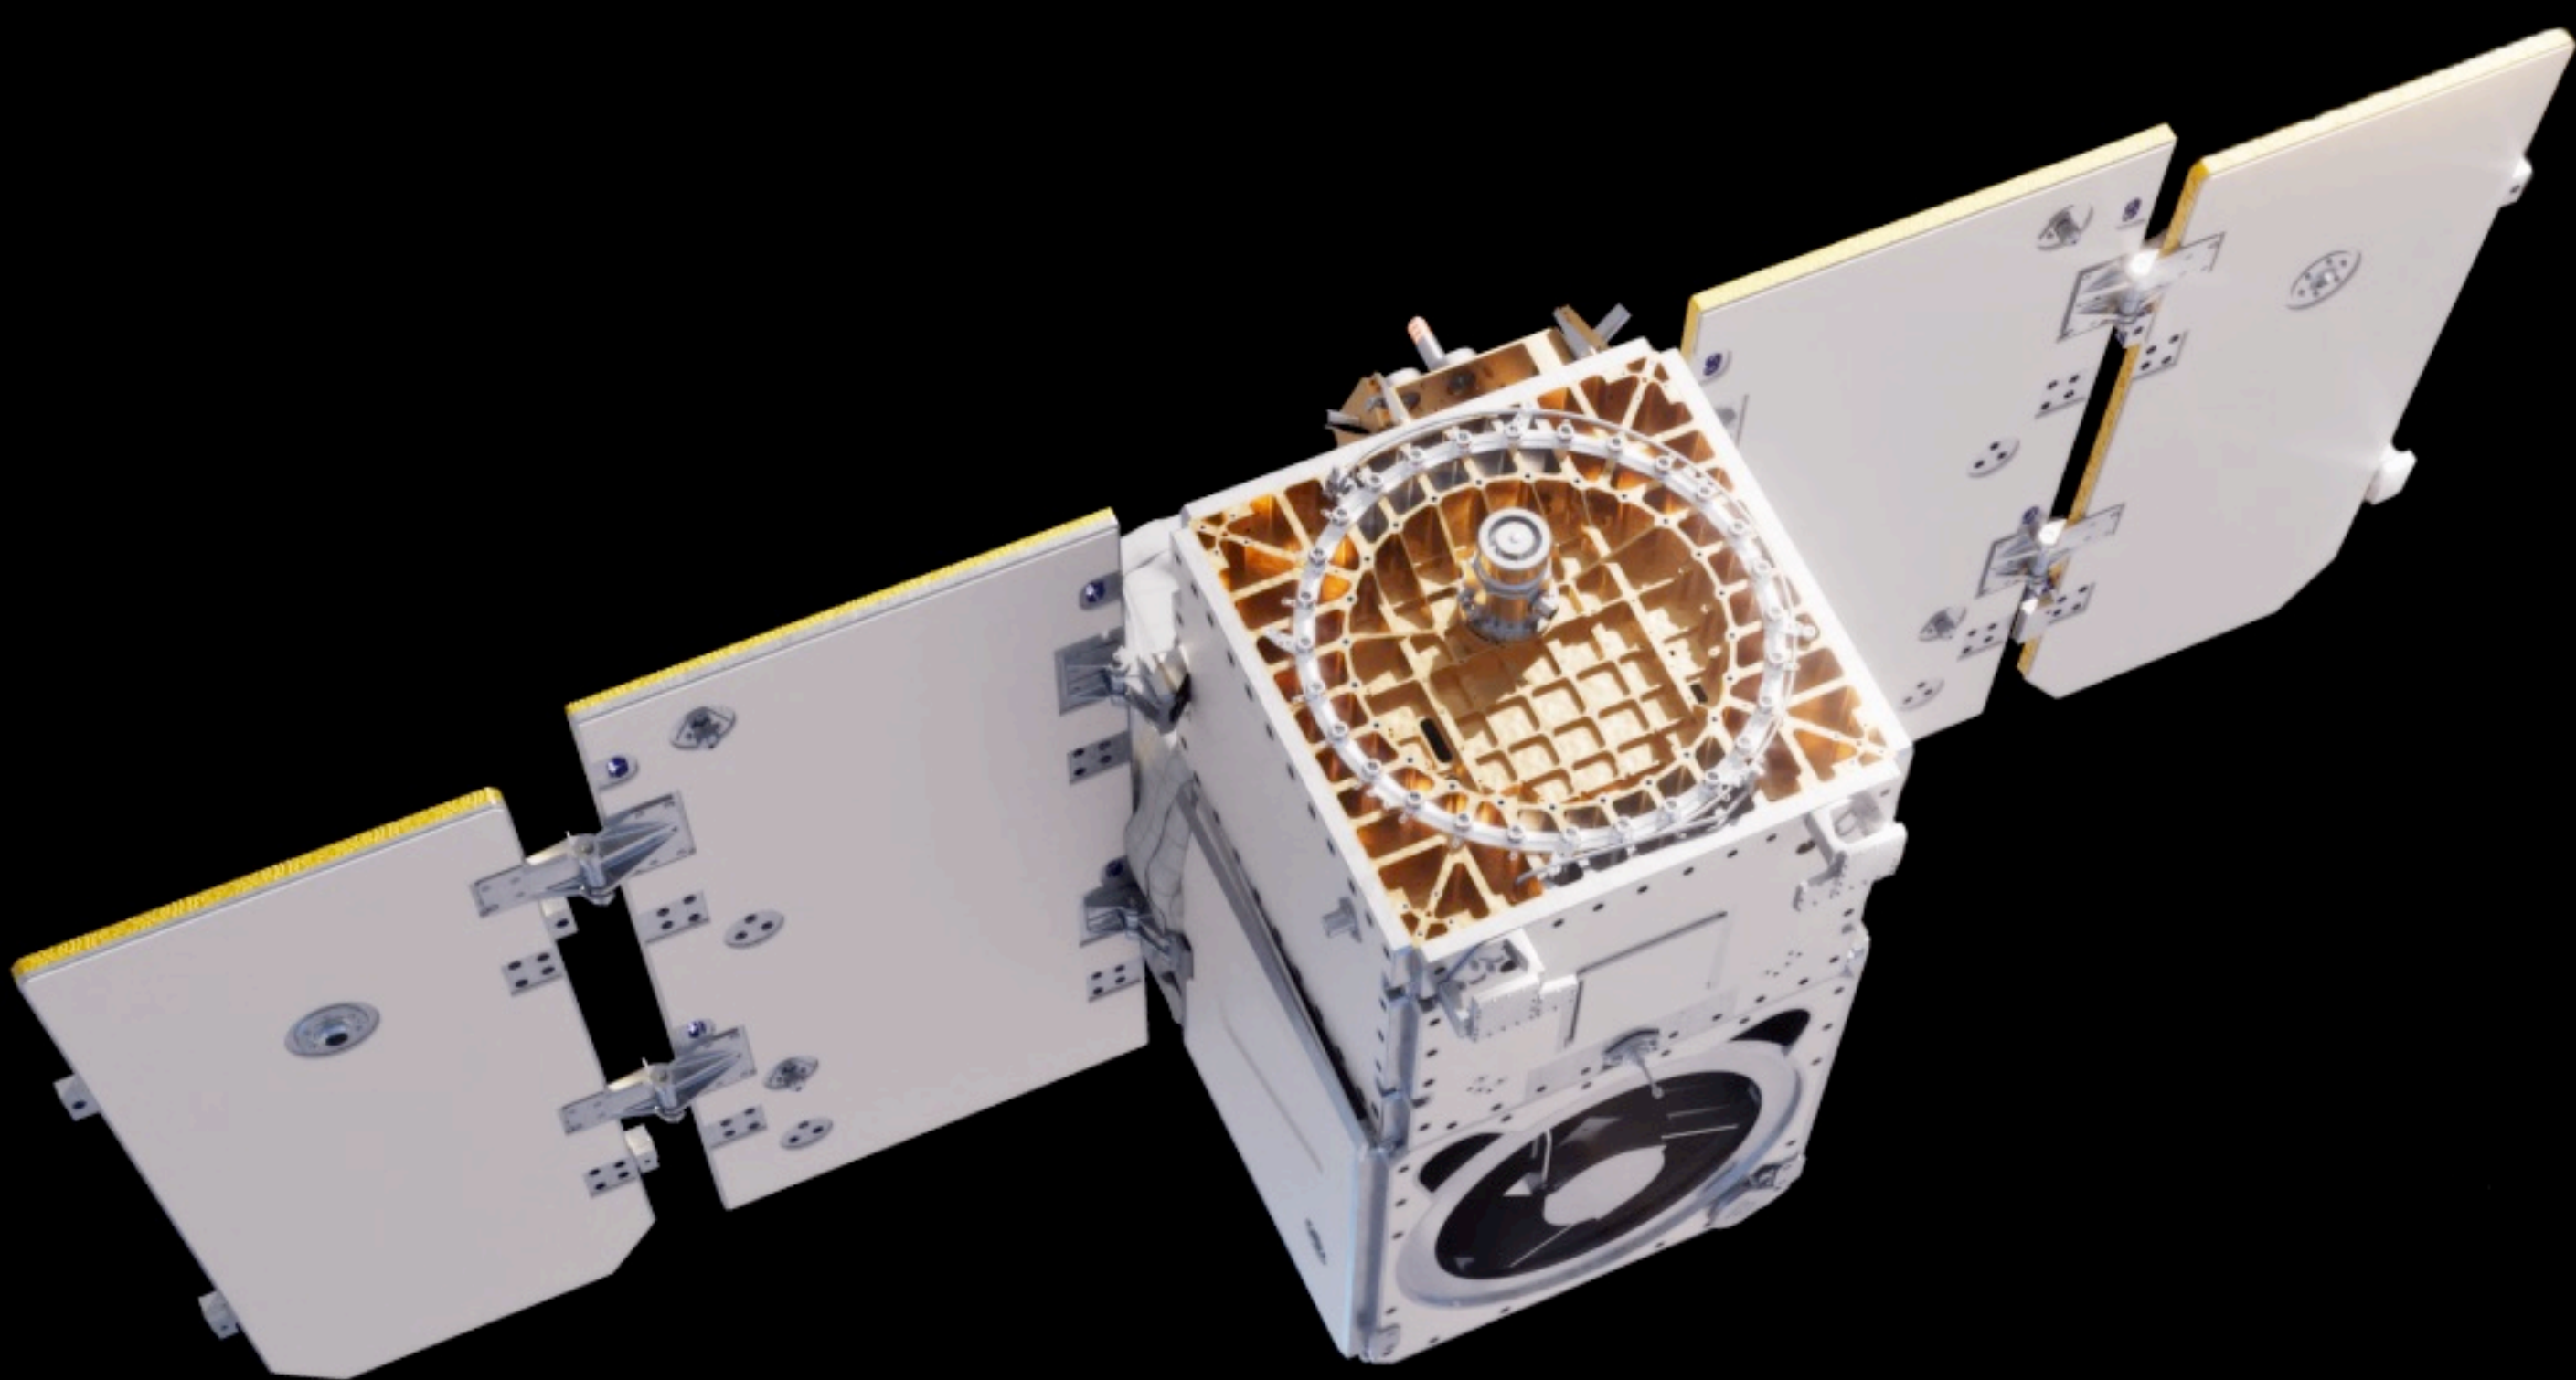

We're using **space**
to help life on **Earth.**