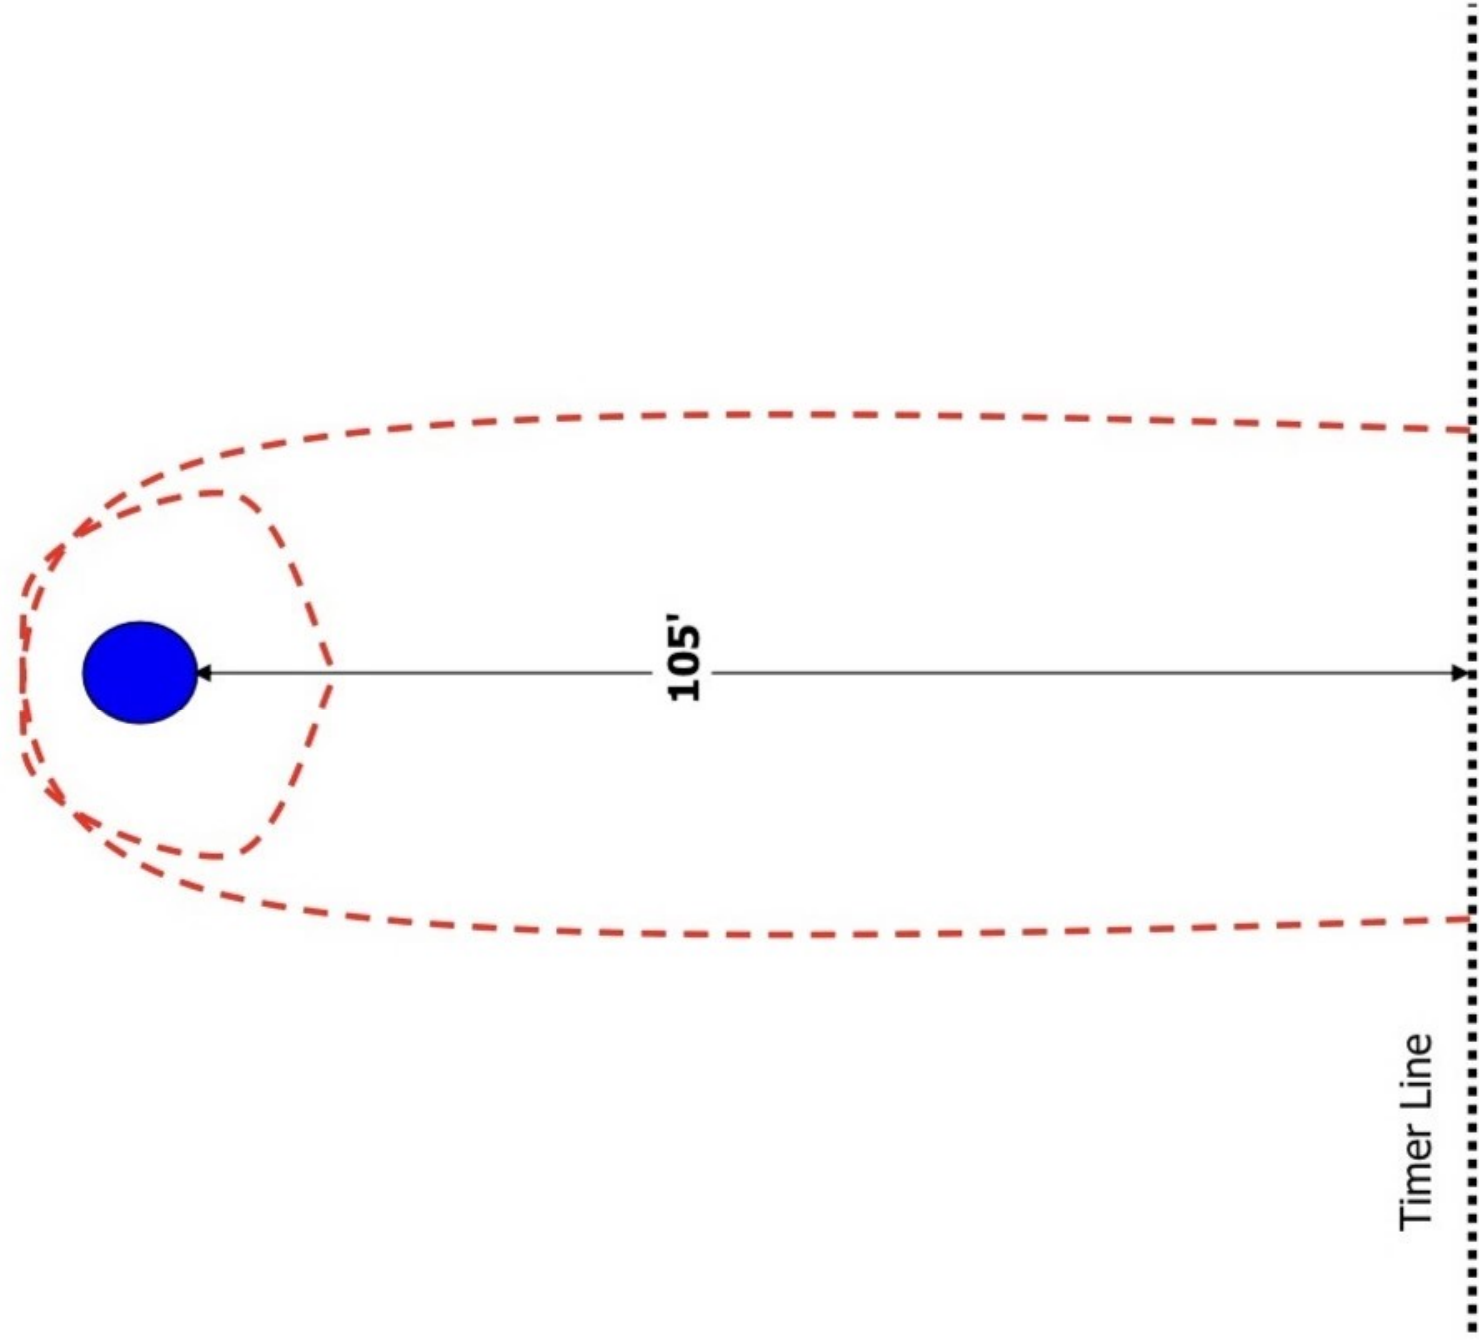

Turn N Burn

Timer Line

**Left or right hand pattern may be used.
Props: 1 large barrel.**