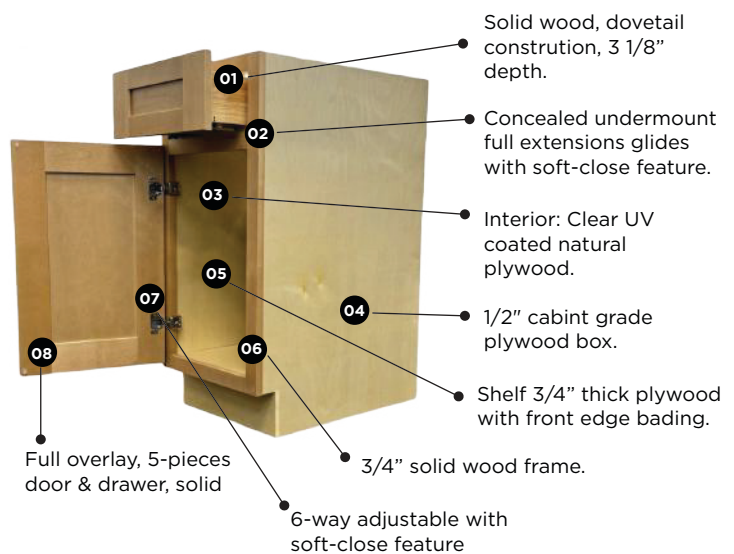

Cabinet Construction | Universal Box

- Charm
- Double Shaker

Need to add BSV, WSV, USV for the expose part.

Frameless

COLLECTION

Model Name:

OB - Oak Blonde

Model Name: