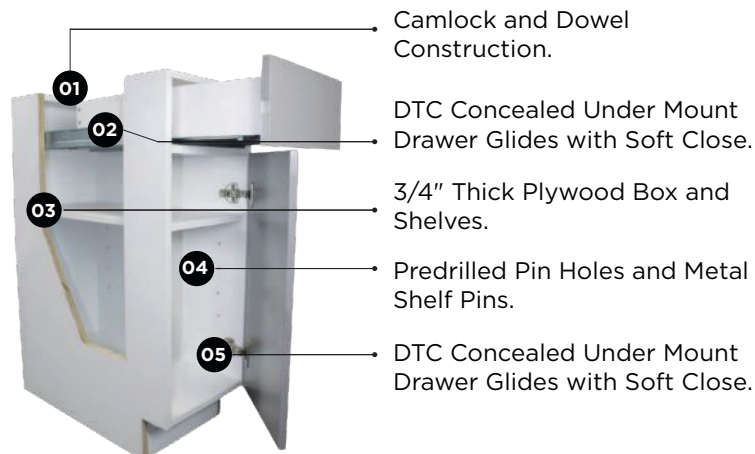

Cabinet Construction Frameless Box