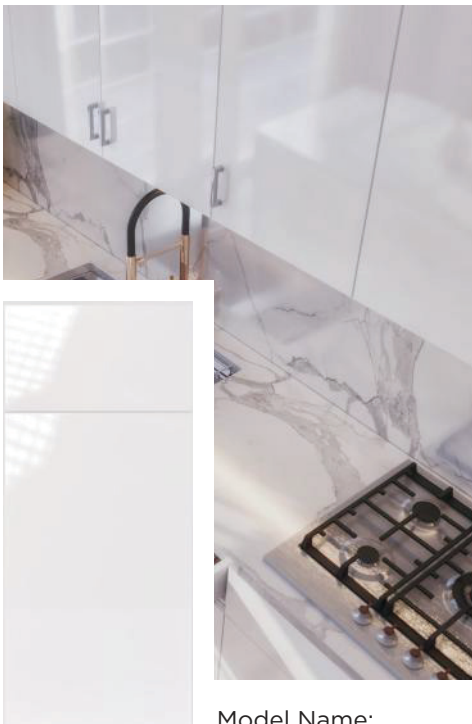

Model Name:
HW - High Glossy White