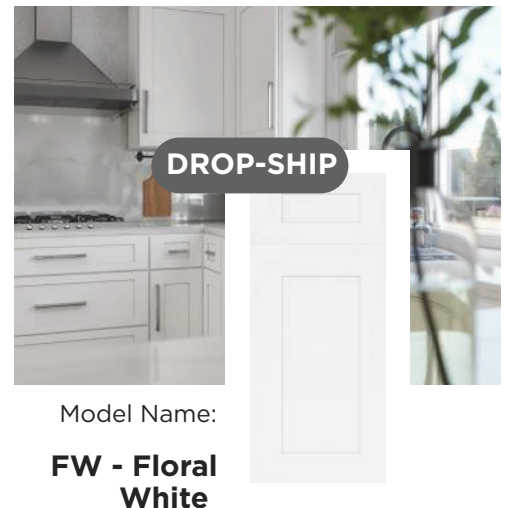

Model Name

**FE - Floral
Espresso**

Model Name:

**FG - Floral
Gray**

Model Name:

**FW - Floral
White**

Kitchen Design

SHOWCASE