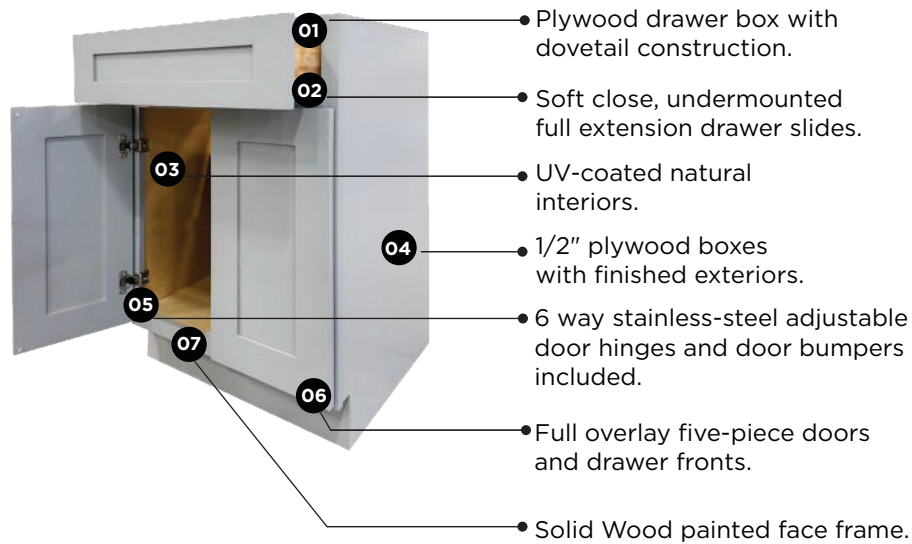

RW-Rustic Wood

SB - Sage Breeze

SB - Sage Breeze & LG - Lunar Gray

Cabinet Box

CONSTRUCTION

Premium Grade

- Essential
- Classic

Slim Shaker