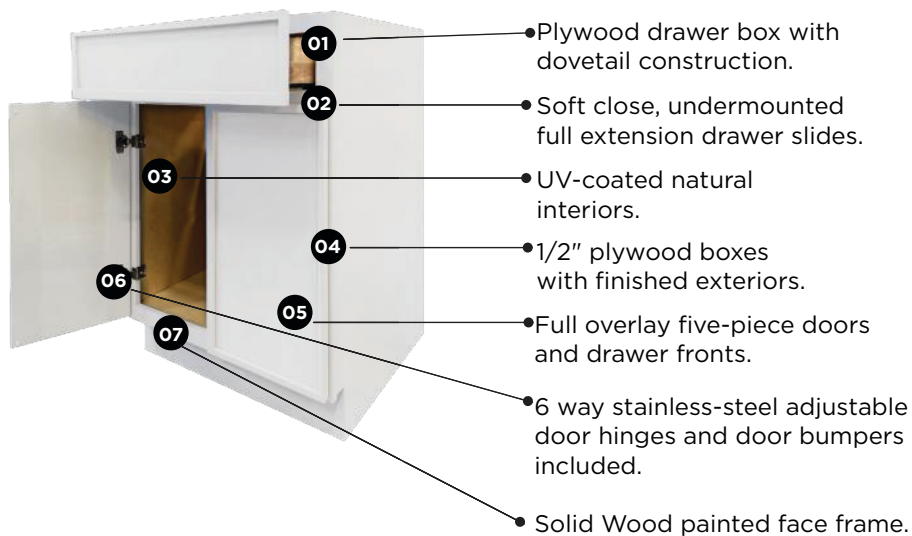

Slim Shaker

- **Applies only to SDW and SWO.** All other Slim Shaker colors use the Universal Box.