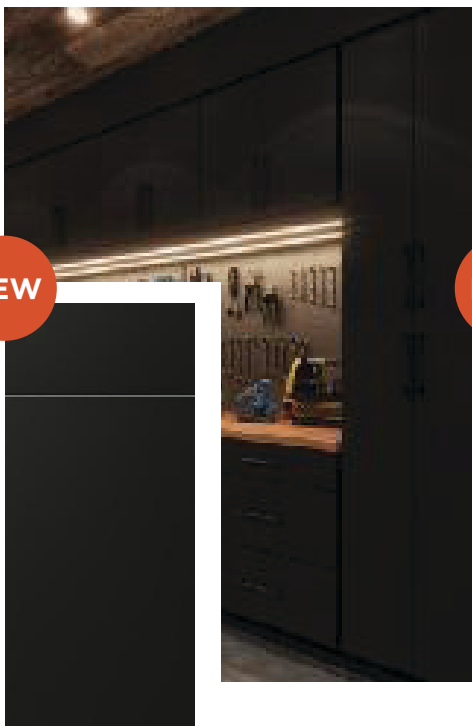

Cabinet Construction | Universal Box

- Charm
- Double Shaker

Need to add BSV, WSV, USV for the expose part.

Frameless

COLLECTION

Model Name:

OB - Oak Blonde

Model Name: