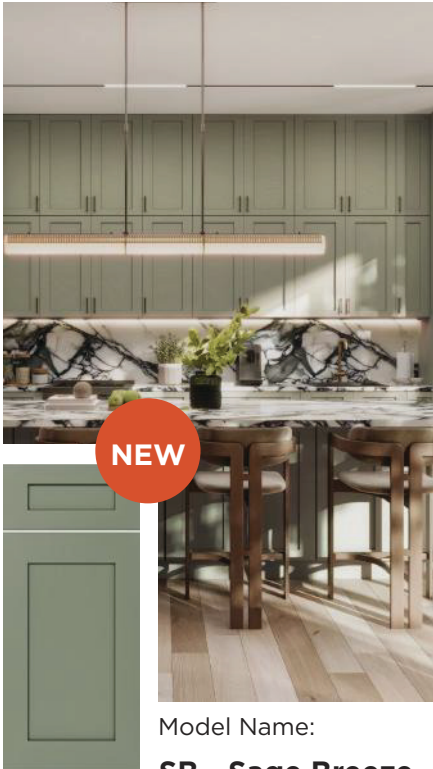

SE - Shaker Espresso

Charm

COLLECTION

Model Name:
RW - Rustic wood

Model Name:
SB - Sage Breeze

Model Name:
LG - Lunar Gray

Model Name:
AG - Aston Green

Model Name:
IB - Iron Black