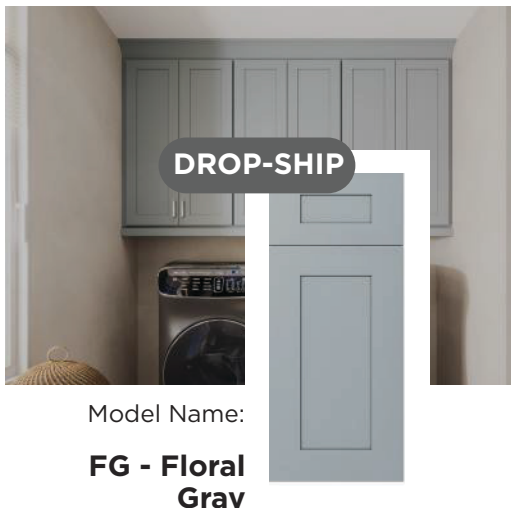

Model Name:

**FG - Floral
Gray**