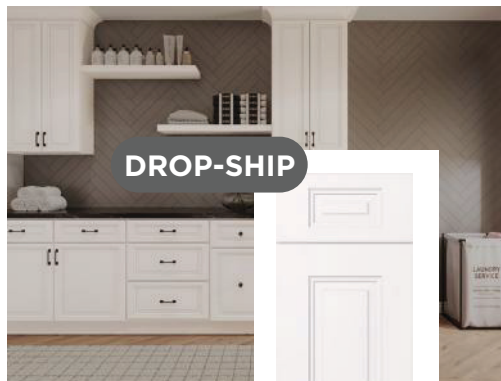

Model Name:

DSG - Double Smokey Gray

Classic

COLLECTION

Model Name:

AC - Aspen Charcoal

Model Name:

AW - Aspen White