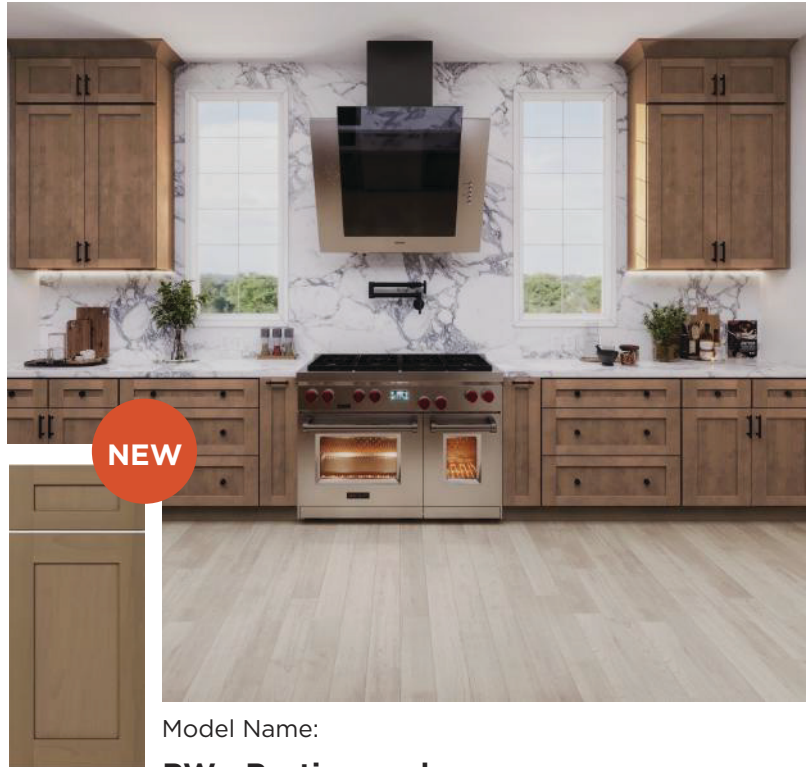

Charm

COLLECTION

Model Name:
RW - Rustic wood