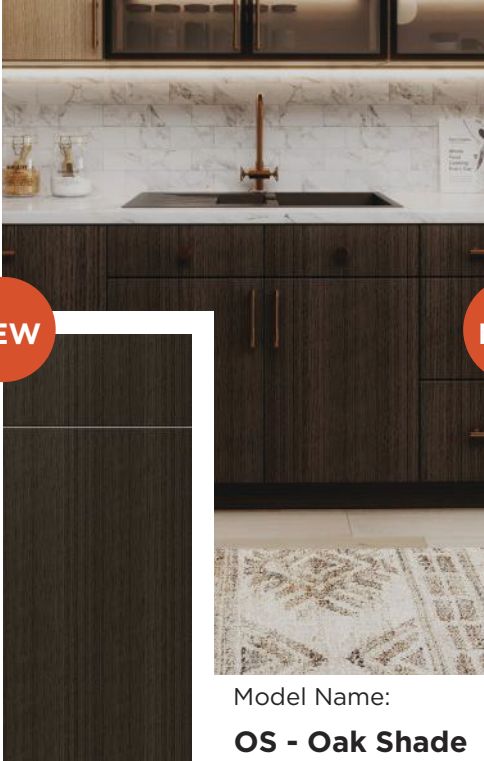

MB - Matt Black

Model Name:

MI - Matt Ivory

Model Name:

CG - Crystal Glass

NEW

Model Name:
OS - Oak Shade

NEW