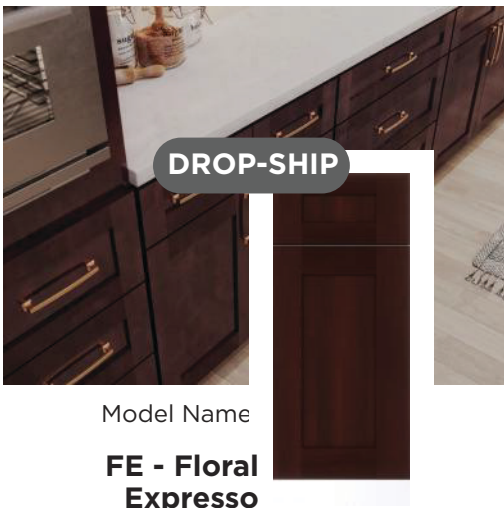

Model Name

**FE - Floral
Espresso**

Model Name:

**FG - Floral
Gray**

Model Name:

**FW - Floral
White**

Kitchen Design

SHOWCASE