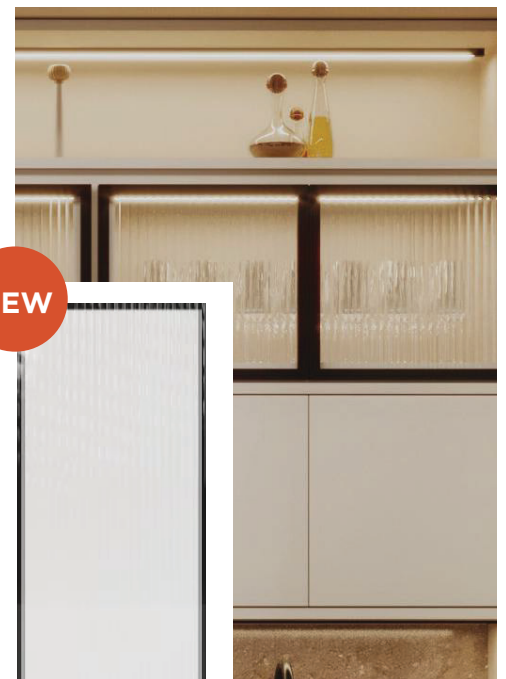

Model Name:

CG - Crystal Glass