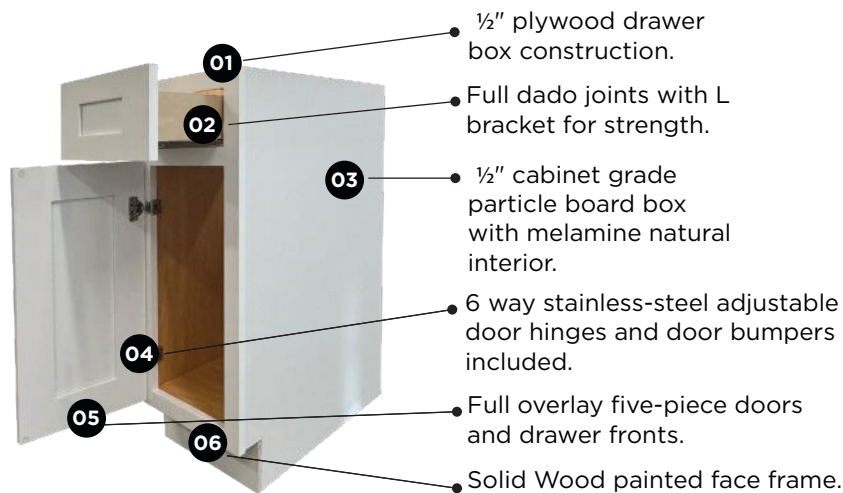

Furniture Board | ▪ Builder Grade