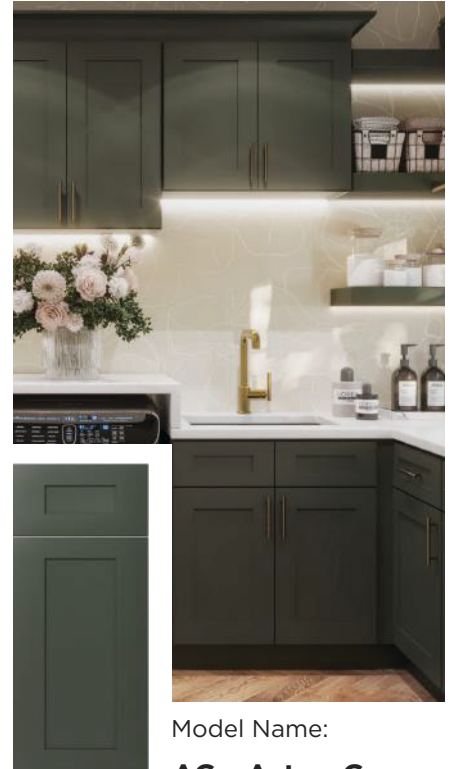

SE - Shaker Espresso

Charm

COLLECTION

Model Name:
RW - Rustic wood

Model Name:
SB - Sage Breeze

Model Name:
LG - Lunar Gray

Model Name:
AG - Aston Green

Model Name:
IB - Iron Black