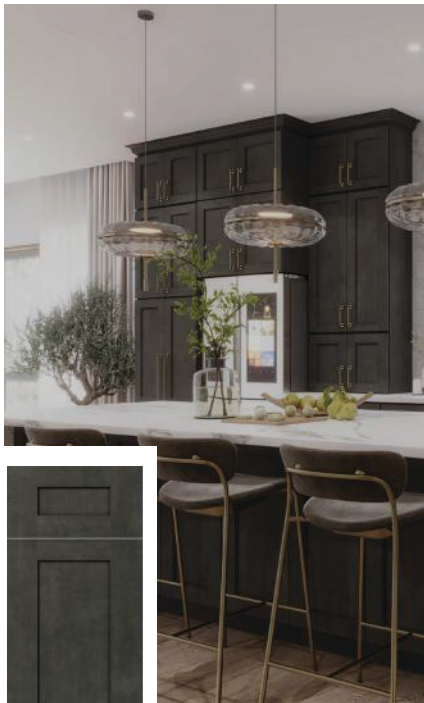

SE - Shaker Espresso

Charm

COLLECTION

Model Name:
RW - Rustic wood

Model Name:
SB - Sage Breeze

Model Name:
LG - Lunar Gray

Model Name:
AG - Aston Green

Model Name:
IB - Iron Black