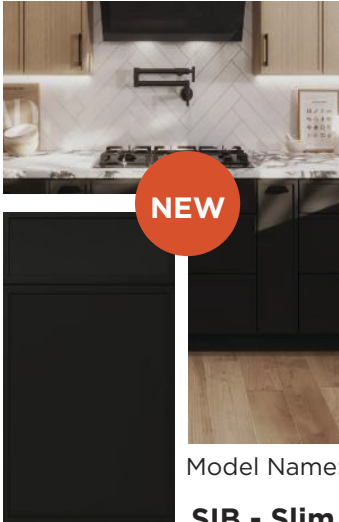

Model Name:

**SIB - Slim
Iron Black**