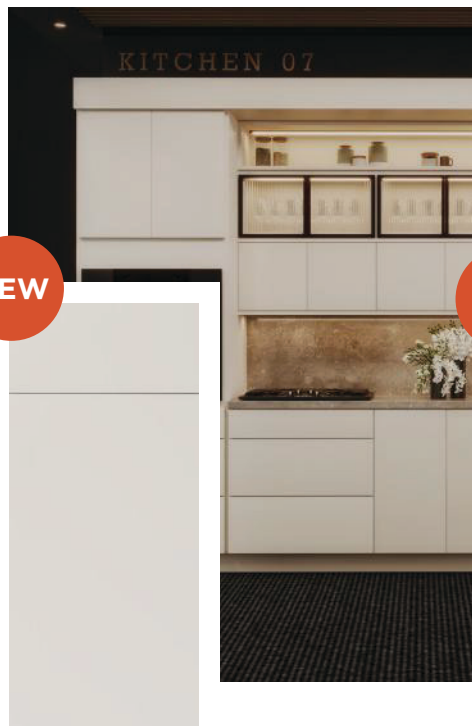

Model Name:

MI - Matt Ivory