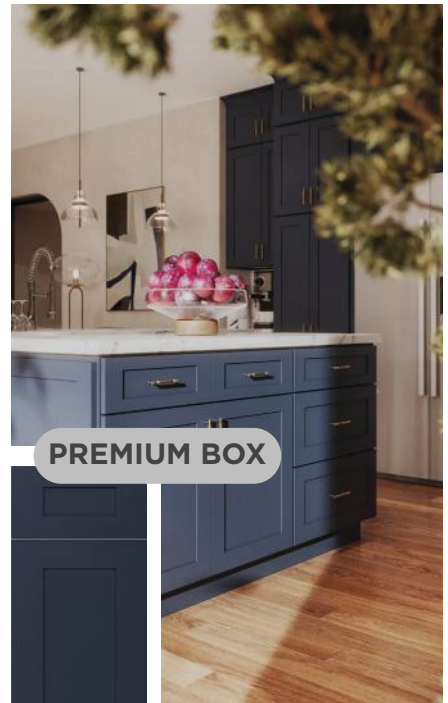

SE - Shaker Espresso

Charm

COLLECTION

Model Name:
RW - Rustic wood

Model Name:
SB - Sage Breeze

Model Name:
LG - Lunar Gray

Model Name:
AG - Aston Green

Model Name:
IB - Iron Black