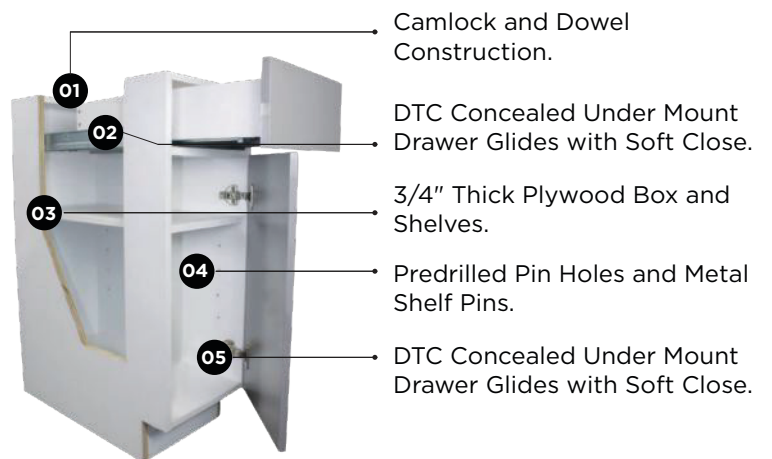

Model Name:
MG - Midnight Glass

Model Name:
HG - High Glossy Gray

Model Name:
HW - High Glossy White

Cabinet Construction Frameless Box

Double Shaker

COLLECTION

Model Name:

DDW - Double Dove White