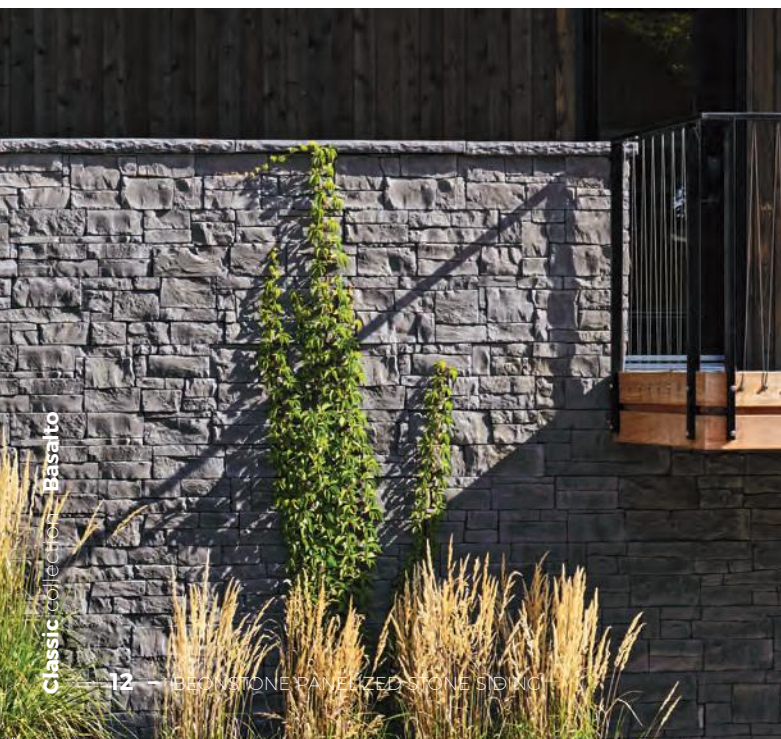

Classic collection - Tero

Classic collection - Basalto