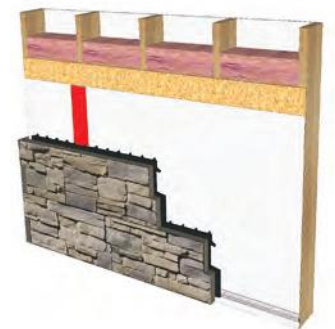

AN UNPRECEDENTED EASE OF INSTALLATION

No mortar, no glue and no mess.

The Beonstone panelized stone siding concept offers a truly unique design. A few simple tools are all you need to complete stylish and durable interior or exterior projects. With light, easy-to-use Beonstone panelized stone siding, installation has never been easier. Simply clip in place and fasten—that's all it takes.

No mortar, no glue, no mess.

There are no specific structural requirements. You can install the panels inside or outside directly on a partition wall or concrete foundation. If you wish, you can begin by installing compressed panels for better insulation.

Standard framed wall with sheathing

Standard framed wall with OSB or plywood

Standard framed wall with OSB or plywood and rigid insulation

Foundation

AN INNOVATIVE TECHNOLOGY WITH UNEQUALLED PERFORMANCE

D.RAIN PATENTED SYSTEM