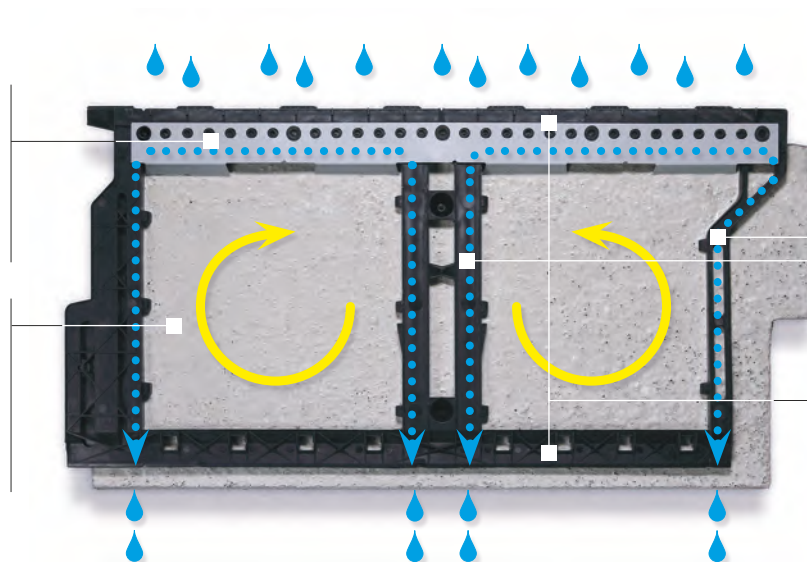

AN INNOVATIVE TECHNOLOGY WITH UNEQUALLED PERFORMANCE

D.RAIN PATENTED SYSTEM

The D.RAIN system built into the back of every panel automatically aligns, blocks and anchors the panel and provides for safe drainage in the event of water infiltration.

Mechanical anchoring system

- Firmly fixed to structure by metal frame
- Maximum stability

Coloured concrete

- Will not discolour
- Colour remains intact even if the panel is damaged