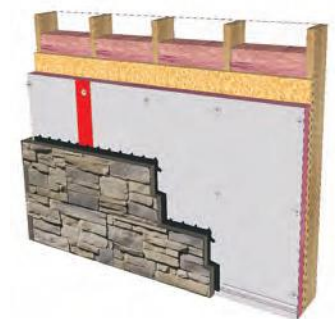

AN UNPRECEDENTED EASE OF INSTALLATION

No mortar, no glue and no mess.

The Beonstone panelized stone siding concept offers a truly unique design. A few simple tools are all you need to complete stylish and durable interior or exterior projects. With light, easy-to-use Beonstone panelized stone siding, installation has never been easier. Simply clip in place and fasten—that's all it takes.

No mortar, no glue, no mess.

There are no specific structural requirements. You can install the panels inside or outside directly on a partition wall or concrete foundation. If you wish, you can begin by installing compressed panels for better insulation.

Standard framed wall with sheathing

Standard framed wall with OSB or plywood

Standard framed wall with OSB or plywood and rigid insulation

Foundation

AN INNOVATIVE TECHNOLOGY WITH UNEQUALLED PERFORMANCE

D.RAIN PATENTED SYSTEM