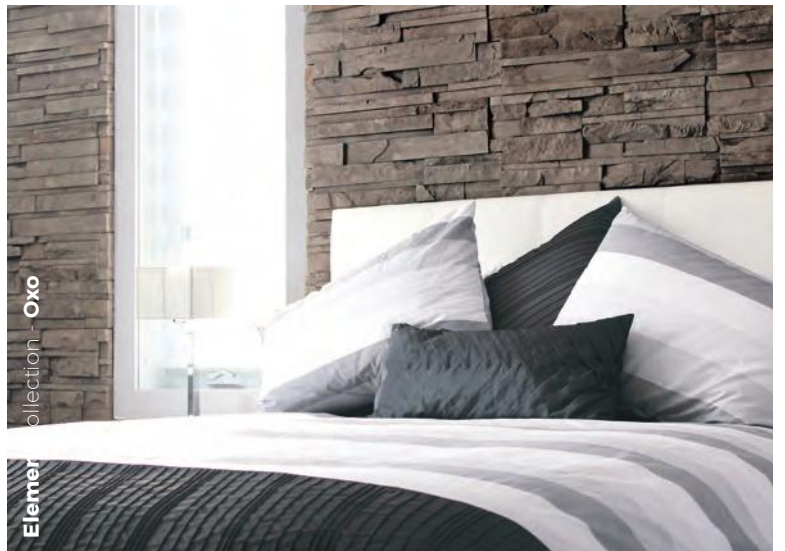

Element collection - Oxo