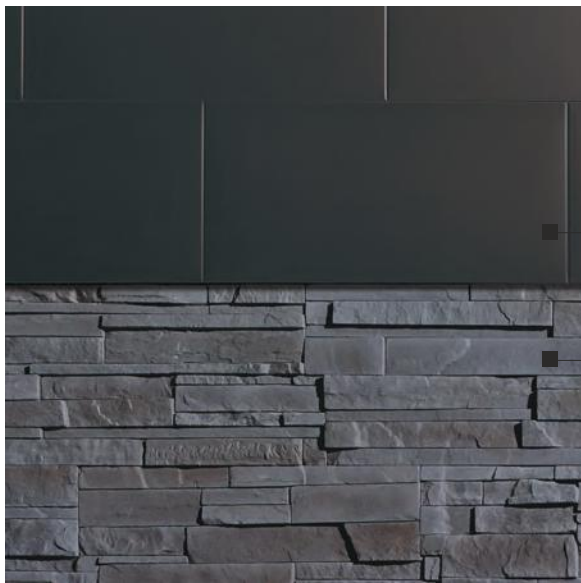

- Natural wood
- Transition sill cap
- Classic collection
- Stone plaster based on silicone resins
- Horizon collection