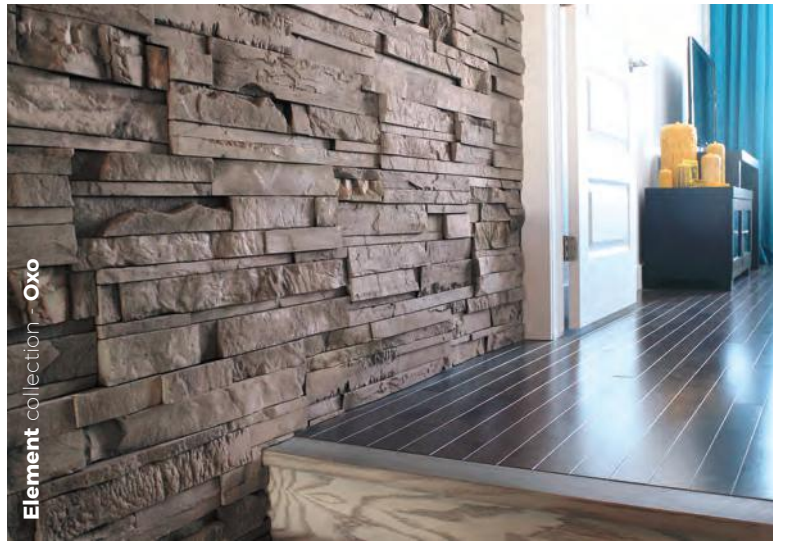

Element collection - Oxo