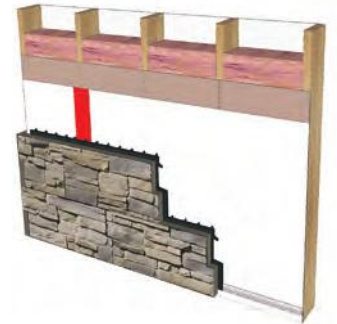

AN UNPRECEDENTED EASE OF INSTALLATION

No mortar, no glue and no mess.

The Beonstone panelized stone siding concept offers a truly unique design. A few simple tools are all you need to complete stylish and durable interior or exterior projects. With light, easy-to-use Beonstone panelized stone siding, installation has never been easier. Simply clip in place and fasten—that's all it takes.

Standard framed wall with sheathing

Standard framed wall with OSB or plywood

Standard framed wall with OSB or plywood and rigid insulation

Foundation

AN INNOVATIVE TECHNOLOGY WITH UNEQUALLED PERFORMANCE

D.RAIN PATENTED SYSTEM