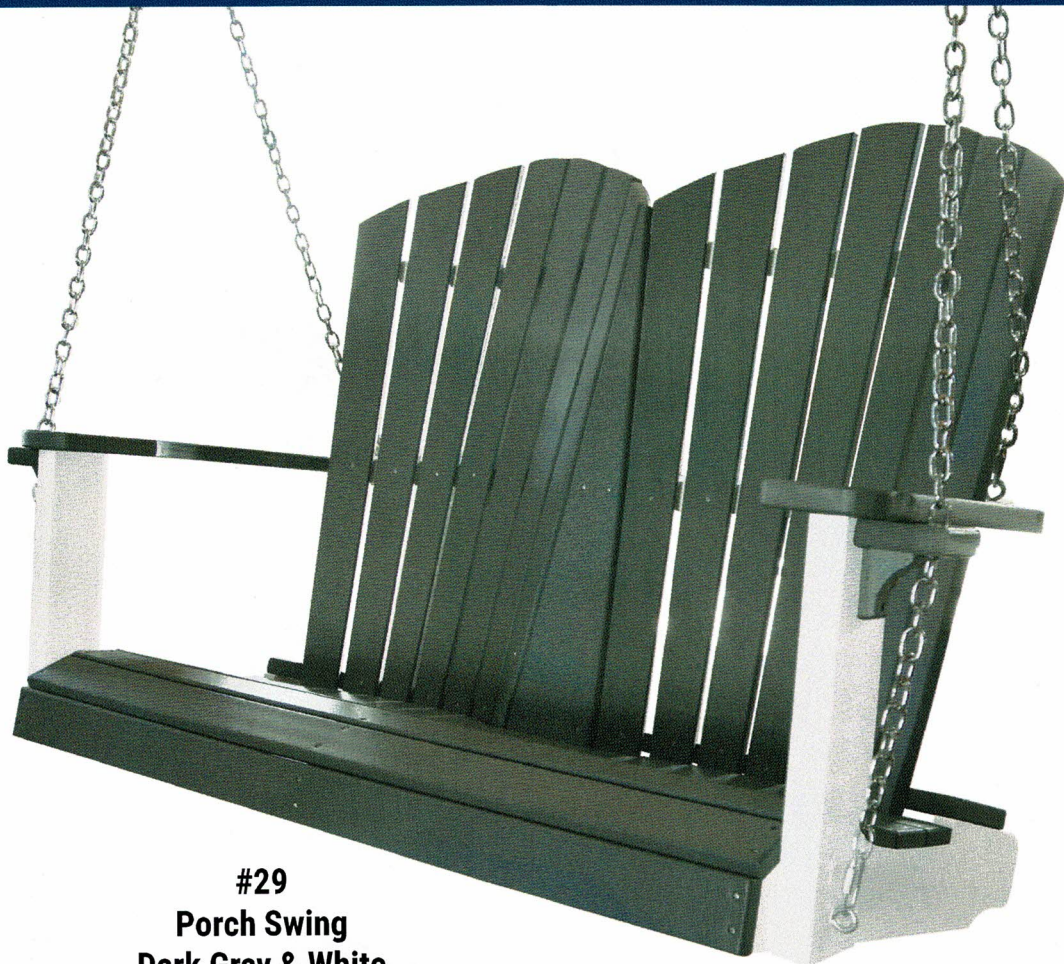

**#50, #52, #54, #56
Mission Benches**

**Weatherwood
& Brown**

- #50 2.5' Mission Bench – 30" w x 18.5" h x 14" d
- #52 4' Mission Bench – 48" w x 18.5" h x 14" d
- #54 5' Mission Bench – 60" w x 18.5" h x 14" d
- #56 6' Mission Bench – 72" w x 18.5" h x 14" d

#29
Porch Swing
Dark Gray & White

55" w x Back Height 34" h x Seat Depth 19.5" d

COLOR SWATCHES

STANDARD COLORS

Black

Blue

Cedar

Dark Gray