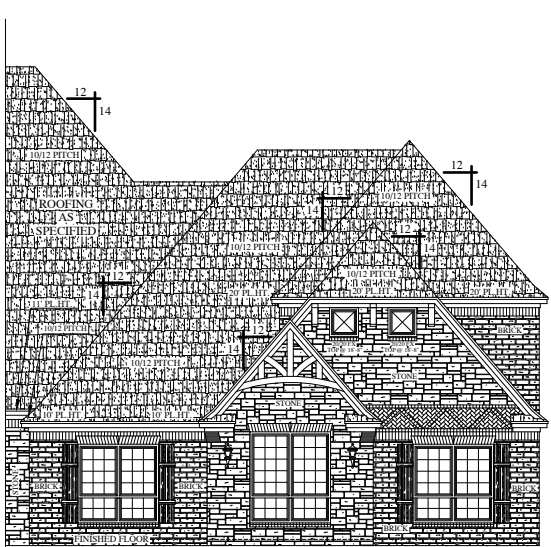

STONE CHIMNEY

STONE CHIMNEY