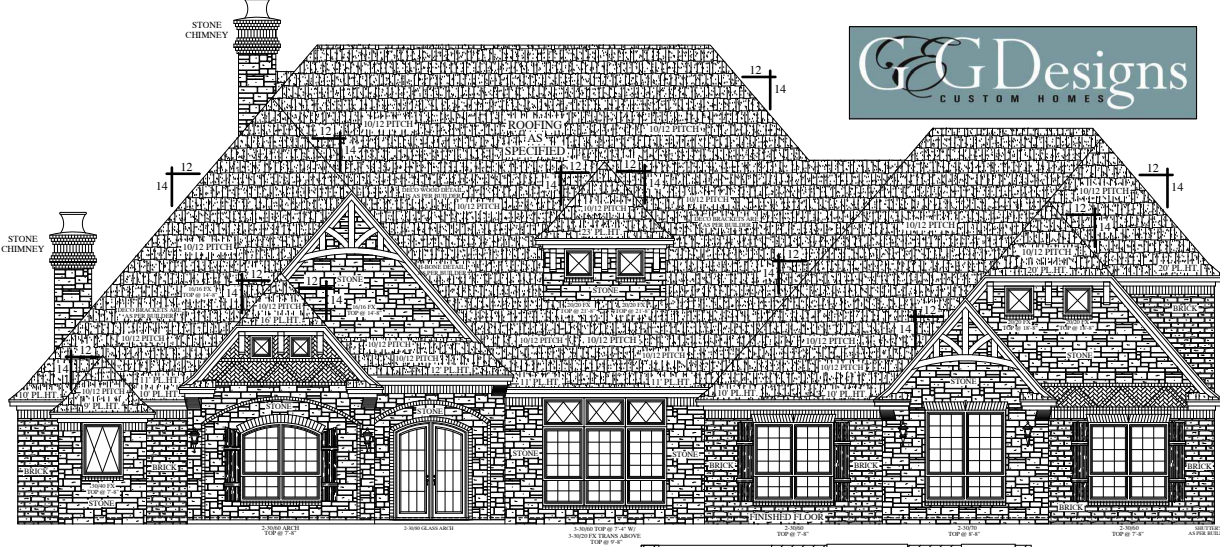

STONE CHIMNEY

STONE CHIMNEY