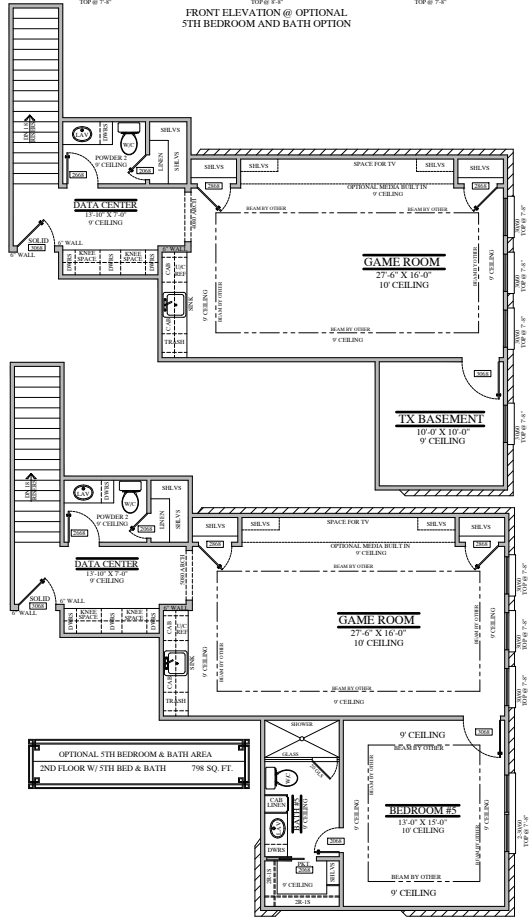

STONE CHIMNEY

STONE CHIMNEY

© Freeman Custom Home Design, LLC. (832-759-4142)

PLAN NO. 4017-01