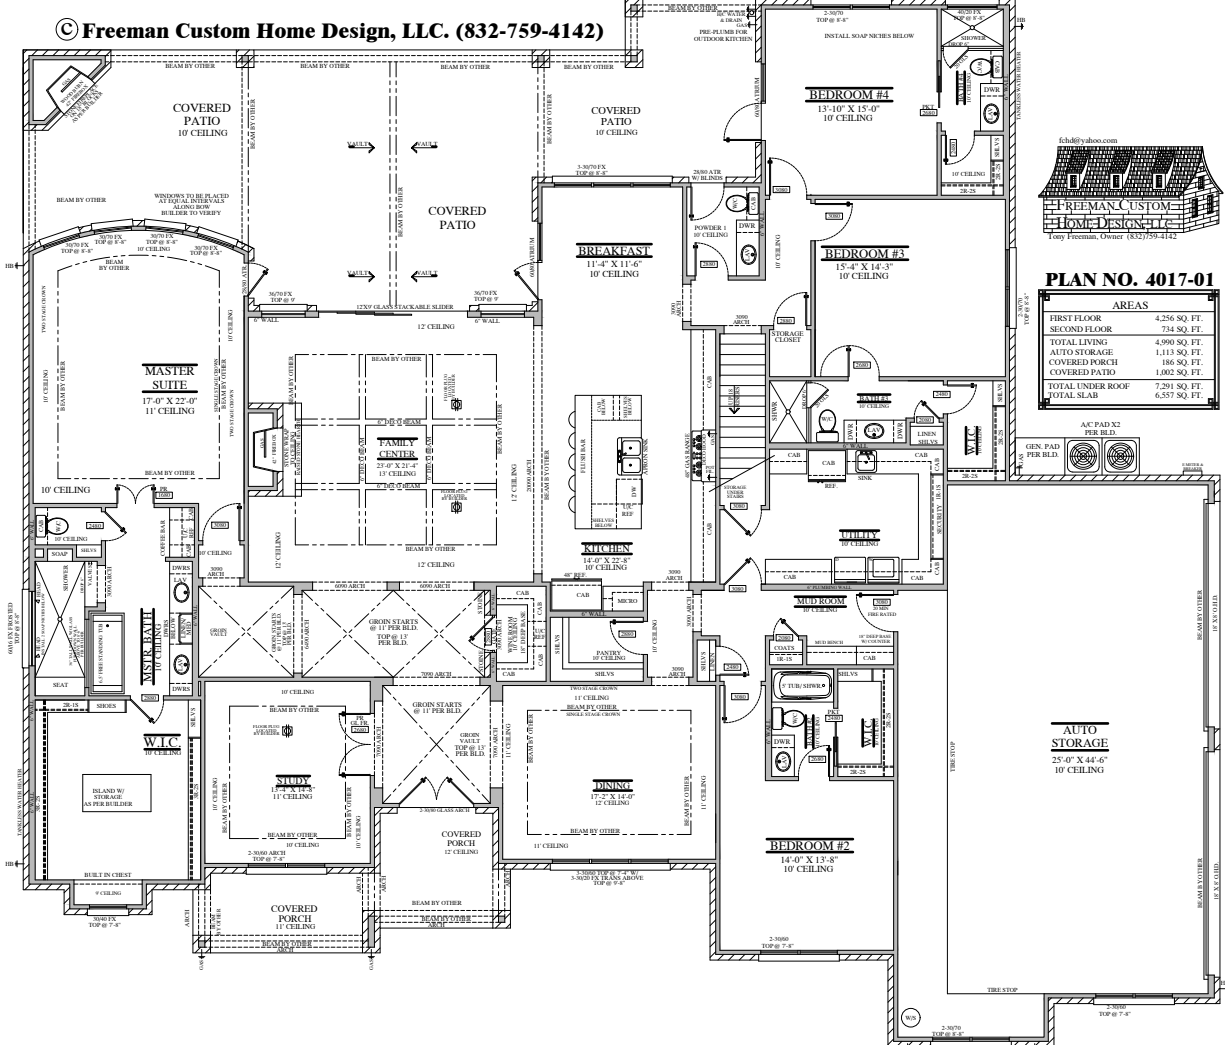

© Freeman Custom Home Design, LLC. (832-759-4142)

PLAN NO. 4017-01