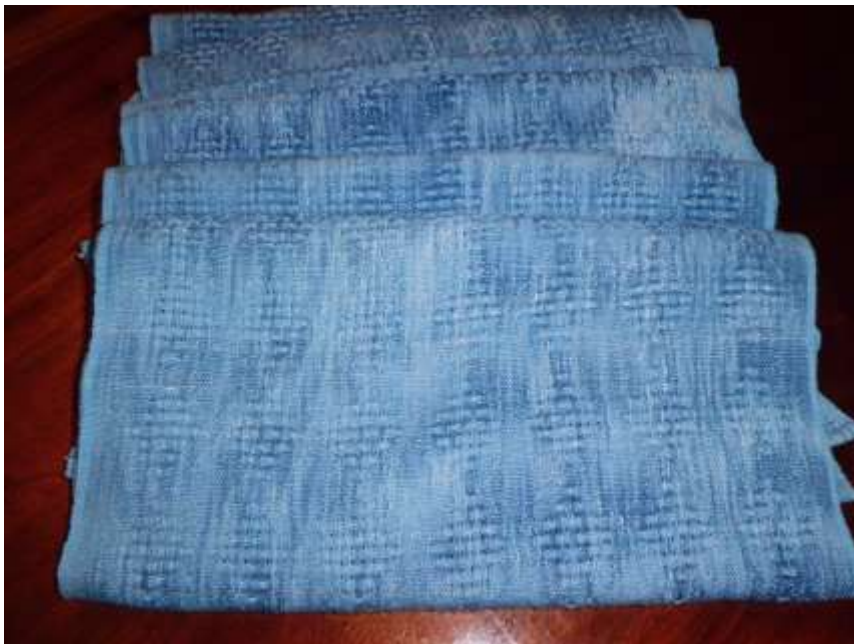

Newest photos added to top!

Joyce L – Huck Lace scarf and shawl

Eddie B's Cochineal dyed handspun

Ellen L Shadow Weave Towels in Green Teal Mystery Yarn

Donna P
4 placemats

Sandra K Shadow Weave and Moire
Pillows

Sandra K towels –
Huck Lace & Painted
Warp

Sandra K Shadow weave
table runner

Sandra K lace scarf

Sandra K painted warp & **twill**

Ellen L Shadow Weave scarf and details

Linda H Wine towels

Linda H Waffle weave with space dyed warp