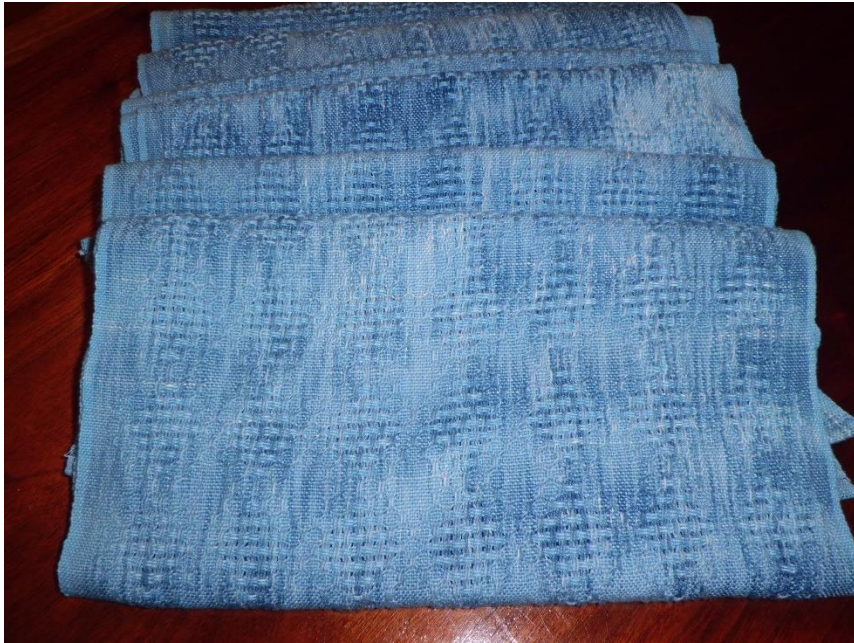

Cynthia B Rug Hooking

Ann B towels 8 shaft twill

Ace V area rug using his fleece & handspun

Karen F Shadow Weave

Karen F Shadow Weave

Eddie B fiber and handspun yarn

Linda H Echo towels

Linda H Waffle weave with space dyed warp

Linda H Wine towels

Ellen L Shadow Weave scarf and details

Sandra K painted warp & **twill**

Sandra K lace scarf

Sandra K Shadow weave
table runner

Sandra K towels –
Huck Lace & Painted
Warp

Sandra K Shadow Weave and Moire
Pillows