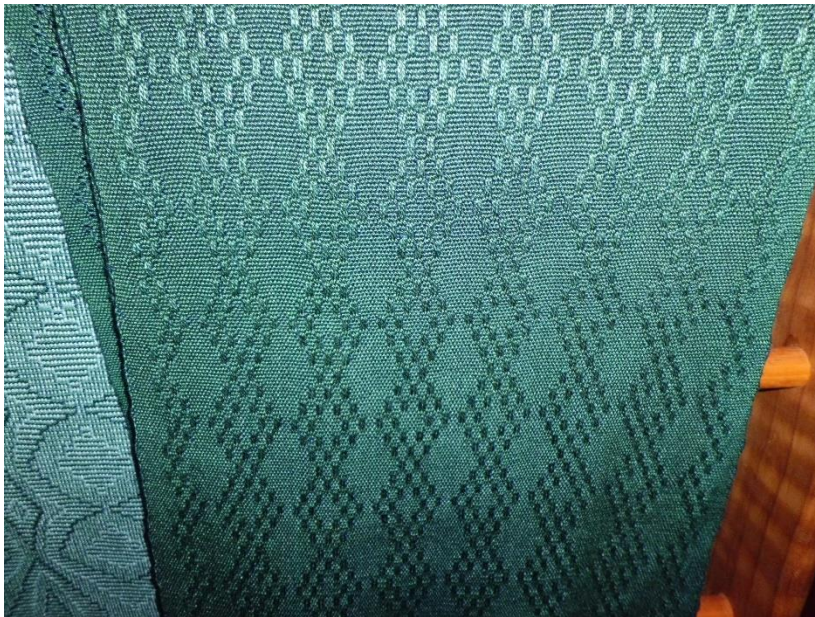

Cynthia B Rug Hooking

Ann B towels 8 shaft twill

Ace V area rug using his fleece & handspun

Karen F Shadow Weave

Karen F Shadow Weave

Eddie B fiber and handspun yarn

Linda H Echo towels

Linda H Waffle weave with space dyed warp

Linda H Wine towels

Ellen L Shadow Weave scarf and details

Sandra K painted warp & **twill**

Sandra K lace scarf

Sandra K Shadow weave
table runner

Sandra K towels –
Huck Lace & Painted
Warp

Sandra K Shadow Weave and Moire
Pillows