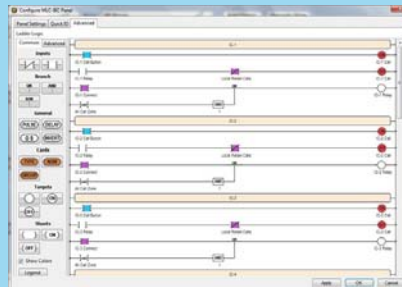

LADDER LOGIC PROGRAMMING

Ladder Logic Programming allows:

- Quick config drag n' drop editor
- Preprogrammed defaults for doors
- Building Automation
- Man traps