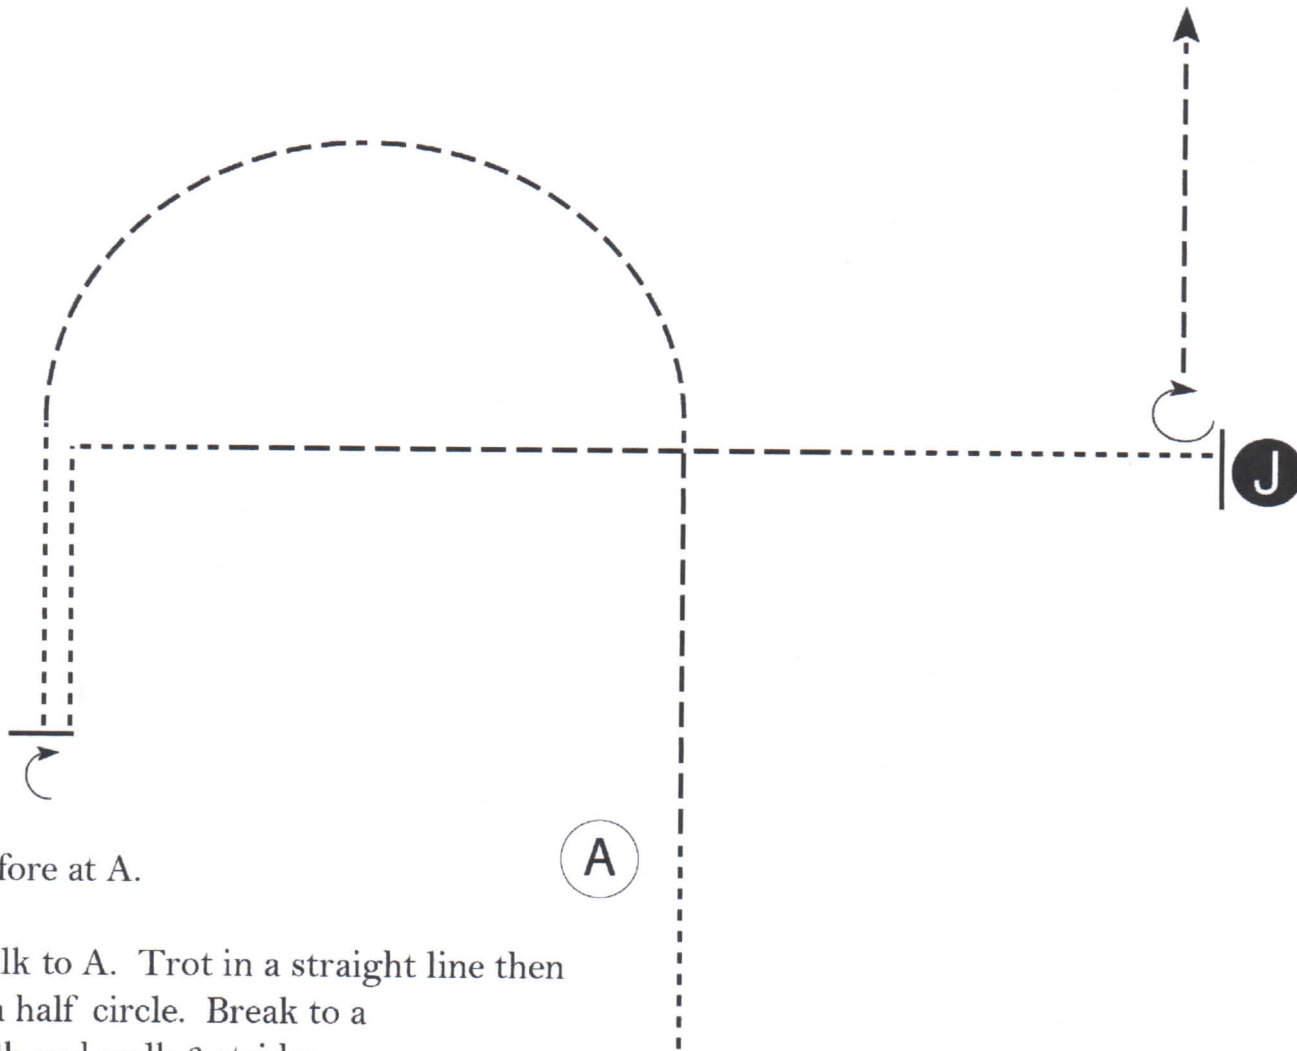

OMI

Small Fry Showmanship

Show Date:

www.HorseShowPatterns.com

www.HorseShowPatterns.com

Be before at A.

A

1. Walk to A. Trot in a straight line then in a half circle. Break to a walk and walk 3 strides.
2. Stop and perform a 1/2 turn.
3. Walk a square corner then trot across center line then walk to Judge.
4. Stop and set up for inspection. When dismissed, perform a 3/4 turn and trot straight away.

Walk	-----
Trot	- - - - -
Back	←
Marker	⊙ B
Judge	● J

[SWT-113]

Pattern Provided by: