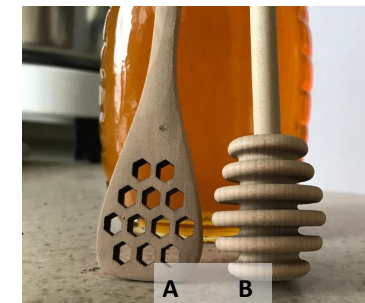

D

E

F

G

Honey Dippers

Choose from 2 styles:

- A. Spoon \$2.99
- B. Classis \$4.99

What's your dipping preference?

Each style is 7" long

A B

Down the Lane Farm Bee Friendly Farm Blend

Enjoy a delicious, healthy blend of honey bee favorites.
Enjoy it hot or cold!

Lavender, Mint, Dandelion, and Nettles. Sourced and packaged by Savvy Tea of Madison, CT.