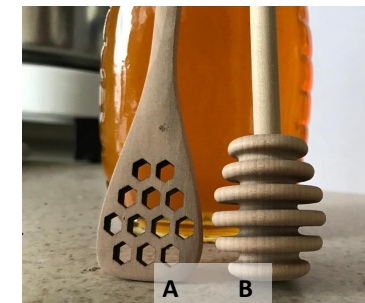

Down the Lane Farm
Killingworth, Conn.

To our bee-utiful customers,

We know there are many lovely shops in our area and you choose Down the Lane Farm. We are incredibly grateful! Our customers mean as much to us as our honey bees. And we love our honey bees!

Deciding to open this past Spring was not without much consideration. We are delighted to report that though our season was shorter than previous years, our shop was just busy enough to share the honey bee love while keeping everyone distanced, safe, and buzzing with delight.

We invite you to shop our catalog and/or Etsy Shop while we prepare to open in the Spring. Our products are made with you and the honeybees in mind. We pair natural, clean ingredients with honey and/or beeswax to create a little magic of our own. We measure and stir, heat and pour while adding plenty of love to the mix. We are super excited about what our customers have been saying and take each comment and suggestion to heart.

Please let us know how we're doing. Find us on social media, visit our website, and if you are buzzing with joy, shout it out with a Google Review. We appreciate you!

Thank you for being our loyal and most wonderful customers.

In peace and honey bee love,

Greg and Maureen

Greg and Maureen Alfiero

Prices subject to change without notice.

Down the Lane Farm, LLC   www.DowntheLaneFarm.com   203-619-3976

GIFTS FROM THE HIVE

A B C

Raw, Unpasteurized Honey

Our honey is filtered and unpasteurized. It's color can range from golden yellow and clear to a dark amber - always with a delicate flavor. When our harvest sells out, we love supporting other beekeepers by purchasing their honey. It's a win, win!