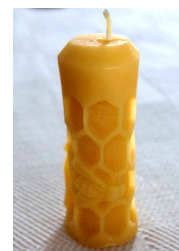

8" Rolled Tapers

Price: **3/4" Diameter \$8.00**
Burn Time 7 hours
1" Diameter \$10.00
Burn Time 10 hours

Beeswax Candle Snugs

Is your taper too small for the holder? Warm the sheet in your hands and wrap around base of candle. Trim or add another sheet if necessary.
Contains: (4) 1" x 4" sheets 100% beeswax

Price: \$3.99

Little Owl

1.2 oz
2.5" W x 2" tall
Burn Time 4 hours +
Price: 3.99

Little Queen Bee Pillar

1.2 oz
1" W x 2-3/4" tall
Burn Time 4 hours +
Price: \$3.99

Bear and Skep

1.8 oz
Burn Time 5 hours
Price: \$5.99