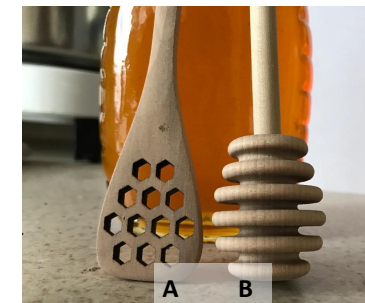

### Honey Dippers

Choose from 2 styles:

- A. Spoon \$2.99
- B. Classis \$4.99

What's your dipping preference?

Each style is 7" long

A B