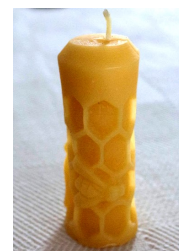

100% BEESWAX CANDLES

- NATURAL AIR PURIFIER
- HAND POURED AND HAND ROLLED
- DOWN THE LANE FARM CANDLE CARE CARD INCLUDED

Honey Bee Pillar

8 oz
2.75H x 2.5"w Pillar
Burn Time 32 hours
Price: $15.00

Rolled Pillar

5 oz
2.25" x 4" Pillar
Burn Time 10 hours
Price: $12.75

Votive

1.8oz
Burn Time 15 hours
Price: $3.25

Tea Lights

.6 oz
Burn Time 3-5 hours
Price: $.99

8" Rolled Tapers

Price: **3/4" Diameter $8.00**
Burn Time 7 hours
1" Diameter $10.00
Burn Time 10 hours

Beeswax Candle Snugs

Is your taper too small for the holder? Warm the sheet in your hands and wrap around base of candle. Trim or add another sheet if necessary.
Contains: (4) 1" x 4" sheets 100% beeswax

Price: $3.99

Little Owl

1.2 oz
2.5" W x 2" tall
Burn Time 4 hours +
Price: 3.99

Little Queen Bee Pillar

1.2 oz
1" W x 2-3/4" tall
Burn Time 4 hours +
Price: $3.99

Bear and Skep

1.8 oz
Burn Time 5 hours
Price: $5.99