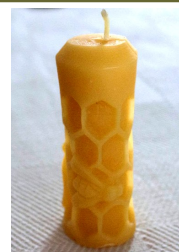

Little Queen Bee Pillar

1.2 oz
1" W x 2-3/4" tall
Burn Time 4 hours +
Price: $3.99