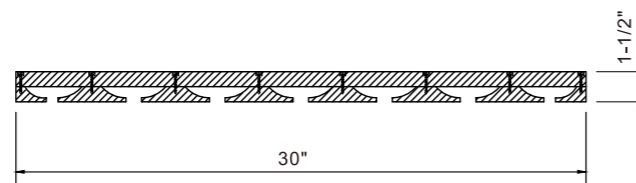

WALL CABINET

STEMWARE/GLASS HOLDER

Model	Description	W*D
W3012GH-SG/SW	GLASS / STEM HOLDER	30**12"

* SG--Sharp Grey, SW--White.