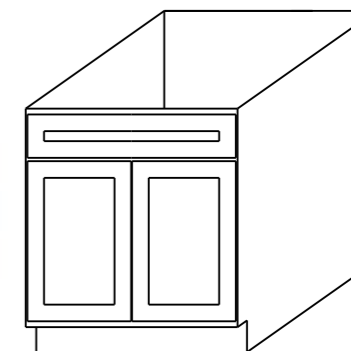

BASE CABINET

SINK BASE

Model	Description	W*H*D
SB30-SG/SW/NB/BK	SINK BASE CABINET 30" SHAKER	30**34-1/2**24"
SB33-SG/SW/NB/BK	SINK BASE CABINET 33" SHAKER	33**34-1/2**24"
SB36-SG/SW/NB/BK	SINK BASE CABINET 36" SHAKER	36**34-1/2**24"
SB39-SG/SW/NB/BK	SINK BASE CABINET 39" SHAKER	39**34-1/2**24"
SB42-SG/SW/NB/BK	SINK BASE CABINET 42" SHAKER	42**34-1/2**24"

* SG--Sharp Grey, SW--White, NB--Navy Blue, BK--Charcoal Black.