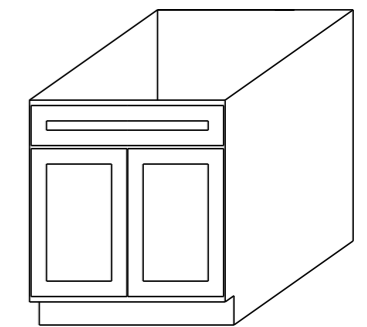

VANITY CABINET

SINK BASE

Model	Description	W*H*D
VSB24-SG/SW	VANITY SINK BASE 24" SHAKER	24**34-1/2**21"
VSB27-SG/SW	VANITY SINK BASE 27" SHAKER	27**34-1/2**21"
VSB30-SG/SW	VANITY SINK BASE 30" SHAKER	30**34-1/2**21"
VSB33-SG/SW	VANITY SINK BASE 33" SHAKER	33**34-1/2**21"
VSB36-SG/SW	VANITY SINK BASE 36" SHAKER	36**34-1/2**21"
VSB39-SG/SW	VANITY SINK BASE 39" SHAKER	39**34-1/2**21"
VSB42-SG/SW	VANITY SINK BASE 42" SHAKER	42**34-1/2**21"

* SG--Sharp Grey, SW--White.