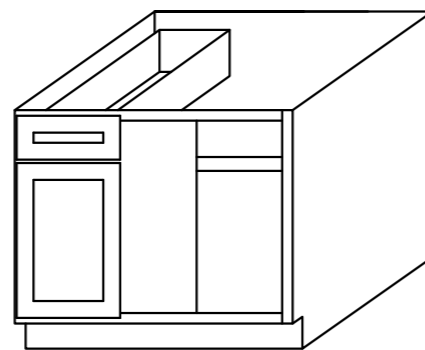

* SG--Sharp Grey, SW--White, NB--Navy Blue, BK--Charcoal Black.

BASE CABINET

POT & PAN DRAWER

Model	Description	W*H*D
DBP18-SG/SW/NB/BK	POT and PAN DRAWER CABINET 18"	18**34-1/2**24"
DBP21-SG/SW/NB/BK	POT and PAN DRAWER CABINET 21"	21**34-1/2**24"
DBP24-SG/SW/NB/BK	POT and PAN DRAWER CABINET 24"	24**34-1/2**24"
DBP36-SG/SW/NB/BK	POT and PAN DRAWER CABINET 36"	36**34-1/2**24"

* SG--Sharp Grey, SW--White, NB--Navy Blue, BK--Charcoal Black.

BASE CABINET

BLIND CORNER

Model	Description	W*H*D
BBC42-SG/SW	BASE BLIND CABINET 42" SHAKER	42**34-1/2**24"

* SG--Sharp Grey, SW--White.

Reversible for Left & Right Applications.
For 45" Spaces.
Door/Drawer Front Width 17-1/2".