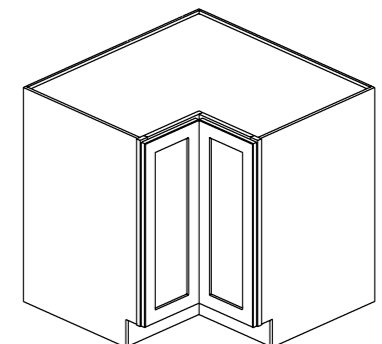

BASE CABINET

LAZY SUSAN

Model	Description	W*H*D
LS33-SG/G	BASE LAZY SUSAN 33" SHAKER	33**34-1/2**24"
LS36-SG/G	BASE LAZY SUSAN 36" SHAKER	36**34-1/2**24"

* SG--Shaker Grey, G--White.