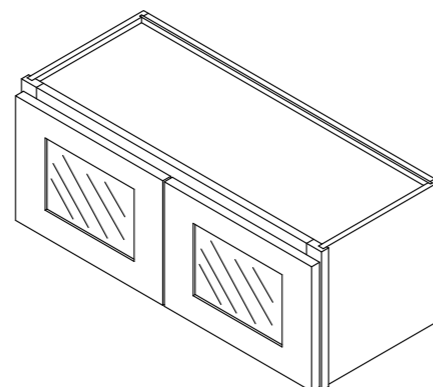

WALL CABINET

2 DOORS

Model	Description	W*H*D
W2412GD-SG/SW	GLASS DOOR CABINET 24"	24**12**12"
W3012GD-SG/SW	GLASS DOOR CABINET 30"	30**12**12"
W3312GD-SG/SW	GLASS DOOR CABINET 33"	33**12**12"
W3612GD-SG/SW	GLASS DOOR CABINET 36"	36**12**12"

* SG--Sharp Grey, SW--White.