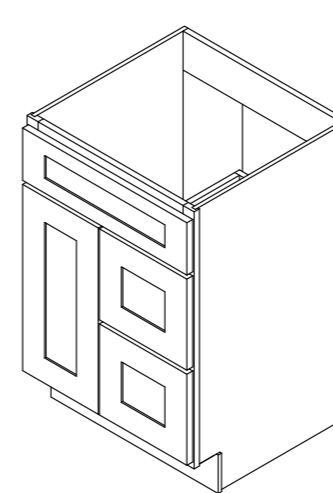

VANITY CABINET

VANITY SINK BASE with DRAWERS

Model	Description	W*H*D	SINK	DRAWER
VSBD24-SG/SW	24" COMBINATION VANITY SINK BASE AND DRAWER BASE	24**34-1/2**21"	12"	12"
VSBD30-SG/SW	30" COMBINATION VANITY SINK BASE AND DRAWER BASE	30**34-1/2**21"	20"	10"
VSBD36-SG/SW	36" COMBINATION VANITY SINK BASE AND DRAWER BASE	36**34-1/2**21"	24"	12"
VSBD42-SG/SW	42" COMBINATION VANITY SINK BASE AND DRAWER BASE	42**34-1/2**21"	30"	12"
VSBD48-SG/SW	48" COMBINATION VANITY SINK BASE AND DRAWER BASE	48**34-1/2**21"	24"	12"
VSBD60-SG/SW	60" COMBINATION VANITY SINK BASE AND DRAWER BASE	60**34-1/2**21"	30"	15"

* SG--Sharp Grey, SW--White.

VSBD-24 / VSBD-30