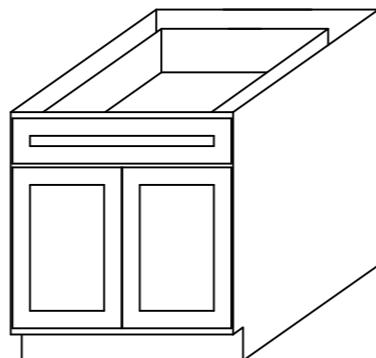

* SG--Sharp Grey, SW--White, NB--Navy Blue, BK--Charcoal Black.

BASE CABINET

2 DOORS / 1 DRAWER

Model	Description	W*H*D
B24-SG/SW/NB/BK	BASE CABINET 24" SHAKER	24**34-1/2**24"
B27-SG/SW/NB/BK	BASE CABINET 27" SHAKER	27**34-1/2**24"
B30-SG/SW/NB/BK	BASE CABINET 30" SHAKER	30**34-1/2**24"

* SG--Sharp Grey, SW--White, NB--Navy Blue, BK--Charcoal Black.

BASE CABINET

2 DOORS

Model	Description	W*H*D	W1
FSB33-SG/SW/NB/BK	FARMERS SINK BASE CABINET 33"	33**34-1/2**24"	27"
FSB36-SG/SW/NB/BK	FARMERS SINK BASE CABINET 36"	36**34-1/2**24"	30"