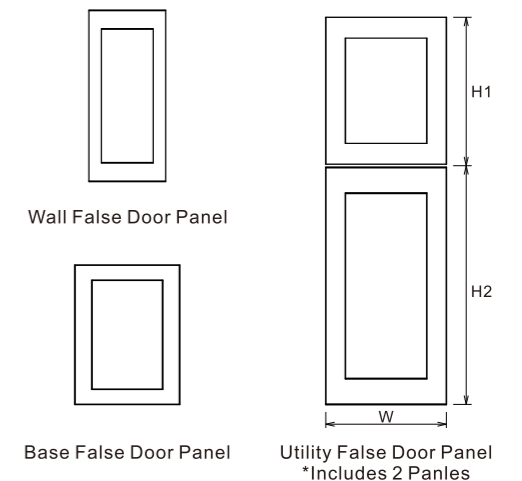

ACCESSORIES **FALSE DOOR PANELS**

Model	Description	W*H
WFD30-SG/SW	WALL FALSE DOOR PANEL 12"W X 30"H SHAKER	12**30"
WFD36-SG/SW	WALL FALSE DOOR PANEL 12"W X 36"H SHAKER	12**36"
WFD42-SG/SW	WALL FALSE DOOR PANEL 12"W X 42"H SHAKER	12**42"
BFD-SG/SW/NB/BK	BASE FALSE DOOR PANEL 24"W X 30"H SHAKER	24**30"

* SG--Sharp Grey, SW--White, NB--Navy Blue, BK--Charcoal Black.

Model	Description	W*H1	W*H2
UFD84-SG/SW	UTILITY FALSE DOOR PANELS	22-1/2**29-3/16"	22-1/2**49"
UFD90-SG/SW	UTILITY FALSE DOOR PANELS	22-1/2**35-1/8"	22-1/2**49"
UFD96-SG/SW	UTILITY FALSE DOOR PANELS	22-1/2**41-3/16"	22-1/2**49"

* SG--Sharp Grey, SW--White.