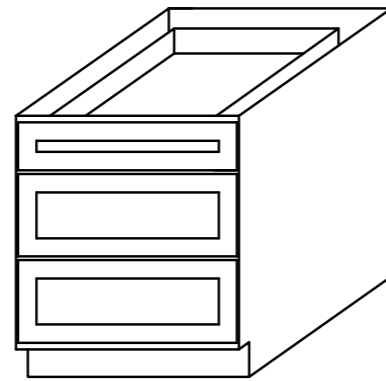

BASE CABINET

3 DRAWERS

Model	Description	W*H*D
DB12-SG/SW/NB/BK	DRAW BANK W/3 DRAWS 12" SHAKER	12**34-1/2**24"
DB15-SG/SW/NB/BK	DRAW BANK W/3 DRAWS 15" SHAKER	15**34-1/2**24"
DB18-SG/SW/NB/BK	DRAW BANK W/3 DRAWS 18" SHAKER	18**34-1/2**24"
DB21-SG/SW/NB/BK	DRAW BANK W/3 DRAWS 21" SHAKER	21**34-1/2**24"
DB24-SG/SW/NB/BK	DRAW BANK W/3 DRAWS 24" SHAKER	24**34-1/2**24"
DB27-SG/SW/NB/BK	DRAW BANK W/3 DRAWS 27" SHAKER	27**34-1/2**24"
DB30-SG/SW/NB/BK	DRAW BANK W/3 DRAWS 30" SHAKER	30**34-1/2**24"
DB33-SG/SW/NB/BK	DRAW BANK W/ 3 DRAWS 33" SHAKER	33**34-1/2**24"
DB36-SG/SW/NB/BK	DRAW BANK W/ 3 DRAWS 36" SHAKER	36**34-1/2**24"