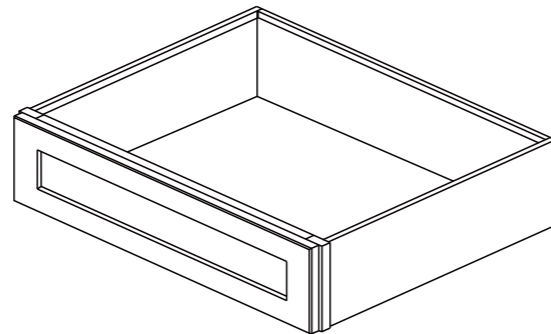

* SG--Sharp Grey, SW--White.

VANITY CABINET

KNEE DRAWER

Model	Description	W*H*D
VKD27-SG/SW	VANITY KNEE DRAWER 27" SHAKER	27**6**21"
VKD30-SG/SW	VANITY KNEE DRAWER 30" SHAKER	30**6**21"

* SG--Sharp Grey, SW--White.