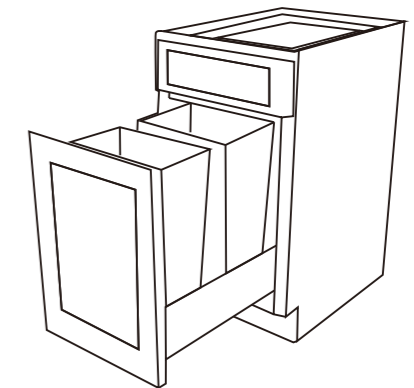

BASE WASTE CABINET

TRASH PULL OUT

Model	Description	W*H*D
BWB18-SG/SW/NB/BK	BASE WASTE BASKET 18" SHAKER	18**34-1/2**24"

* SG--Sharp Grey, SW--White, NB--Navy Blue, BK--Charcoal Black.