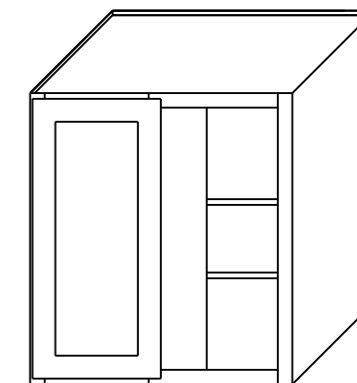

WALL CABINET

BLIND CORNER

Model	Description	W*H*D
WBC2730-SG/SW	WALL BLIND CORNER 27W 30H SHAKER	27**30**12"
WBC2736-SG/SW	WALL BLIND CORNER 27W 36H SHAKER	27**36**12"
WBC2742-SG/SW	WALL BLIND CORNER 27W 42H SHAKER	27**42**12"

Reversible for Left & Right Applications.
For 30" Spaces.
Door Width 12-3/4".

* SG--Sharp Grey, SW--White.