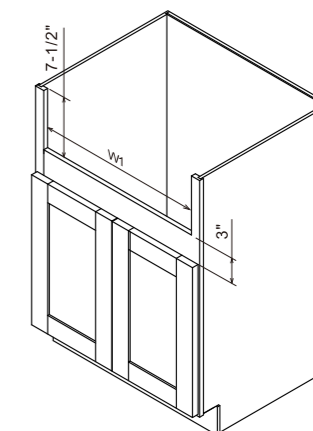

BASE CABINET

2 DOORS

Model	Description	W*H*D	W1
FSB33-SG/SW/NB/BK	FARMERS SINK BASE CABINET 33"	33**34-1/2**24"	27"
FSB36-SG/SW/NB/BK	FARMERS SINK BASE CABINET 36"	36**34-1/2**24"	30"

* SG--Sharp Grey, SW--White, NB--Navy Blue, BK--Charcoal Black.