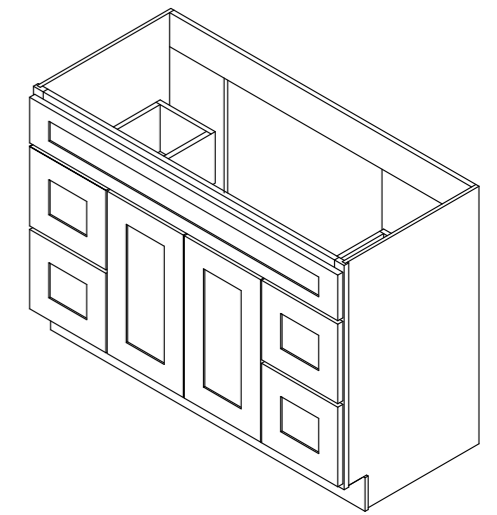

VSBD-48 / VSBD-60