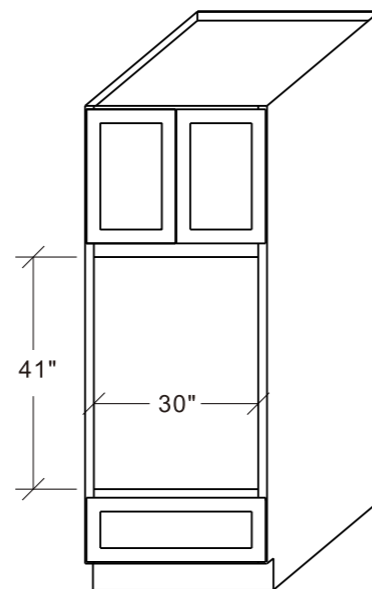

TALL CABINET **UTILITY**

Model	Description	W*H*D
UC1884-SG/SW	UTILITY CABINET 18W 84H SHAKER	18**84**24"
UC1890-SG/SW	UTILITY CABINET 18W 90H SHAKER	18**90**24"
UC1896-SG/SW	UTILITY CABINET 18W 96H SHAKER	18**96**24"
UC2484-SG/SW	UTILITY CABINET 24W 84H SHAKER	24**84**24"
UC2490-SG/SW	UTILITY CABINET 24W 90H SHAKER	24**90**24"
UC2496-SG/SW	UTILITY CABINET 24W 96H SHAKER	24**96**24"
UC3084-SG/SW	UTILITY CABINET 30W 84H SHAKER	30**84*24"
UC3090-SG/SW	UTILITY CABINET 30W 90H SHAKER	30**90*24"
UC3096-SG/SW	UTILITY CABINET 30W 96H SHAKER	30**96*24"

* SG--Sharp Grey, SW--White.

OVEN CABINET **DOUBLE OVEN**

Model	Description	W*H*D
OC3384-SG/SW	OVEN CABINET 33W 84H SHAKER	33**84**24"
OC3390-SG/SW	OVEN CABINET 33W 90H SHAKER	33**90**24"
OC3396-SG/SW	OVEN CABINET 33W 96H SHAKER	33**96**24"

* SG--Sharp Grey, SW--White.

ACCESSORIES **PULL OUT DRAWER**

Model	Description	W*H*D
POD18	PULL OUT DRAWER 18" UNDERNEATH	18**6**21"
POD24	PULL OUT DRAWER 24" UNDERNEATH	24**6**21"
POD30	PULL OUT DRAWER 30" UNDERNEATH	30**6**21"
POD36	PULL OUT DRAWER 36" UNDERNEATH	36**6**21"

ACCESSORIES **FALSE DOOR PANELS**

Model	Description	W*H
WFD30-SG/SW	WALL FALSE DOOR PANEL 12"W X 30"H SHAKER	12**30"
WFD36-SG/SW	WALL FALSE DOOR PANEL 12"W X 36"H SHAKER	12**36"
WFD42-SG/SW	WALL FALSE DOOR PANEL 12"W X 42"H SHAKER	12**42"
BFD-SG/SW/NB/BK	BASE FALSE DOOR PANEL 24"W X 30"H SHAKER	24**30"

* SG--Sharp Grey, SW--White, NB--Navy Blue, BK--Charcoal Black.

Model	Description	W*H1	W*H2
UFD84-SG/SW	UTILITY FALSE DOOR PANELS	22-1/2**29-3/16"	22-1/2**49"
UFD90-SG/SW	UTILITY FALSE DOOR PANELS	22-1/2**35-1/8"	22-1/2**49"
UFD96-SG/SW	UTILITY FALSE DOOR PANELS	22-1/2**41-3/16"	22-1/2**49"

* SG--Sharp Grey, SW--White.