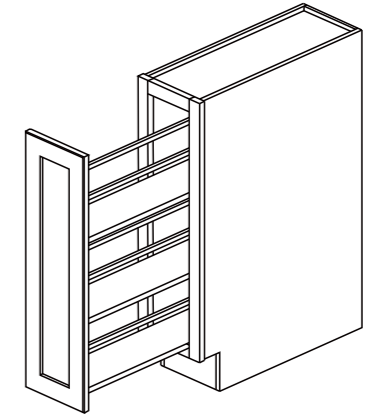

BASE CABINET

SPICE RACK

Model	Description	W*H*D
BSR09-SG/SW/NB/BK	BASE 9 CABINET W/PULL OUT SPICE RACK SHAKER	9**34-1/2**24"

* SG--Sharp Grey, SW--White, NB--Navy Blue, BK--Charcoal Black.