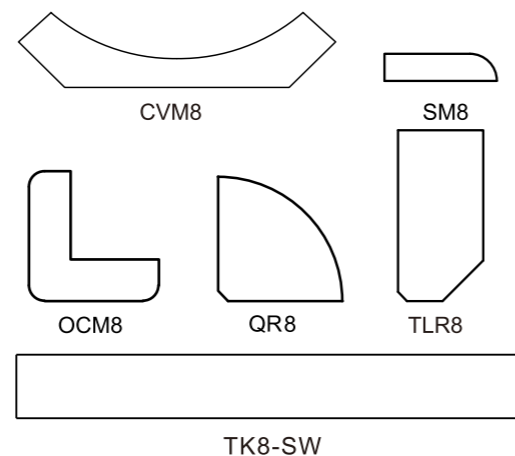

ACCESSORIES **MOLDINGS**

Model	Description	Dimensions
CVM8-SG/SW	3" COVE CROWN MLDG 8' SHAKER	3-5/8**96"
SM8-SG/SW	3/4" SCRIBE MIDG 8' SHAKER	3/4**1/4**96"
OCM8-SG/SW	OUTSIDE CORNER MIDG 8' SHAKER	1**1**96"
QR8-SG/SW	QUARTER ROUND MLDG 8' SHAKER	3/4**3/4**96"
TLR8-SG/SW	1-3/4" LIGHT RAIL MIDG 8' SHAKER	1-3/4**3/4**96"
TK8-SG/SW/NB/BK	1/4" PLYWOOD TOE KICK 8' SHAKER	4-1/2**96**1/4"

* SG--Sharp Grey, SW--White, NB--Navy Blue, BK--Charcoal Black.