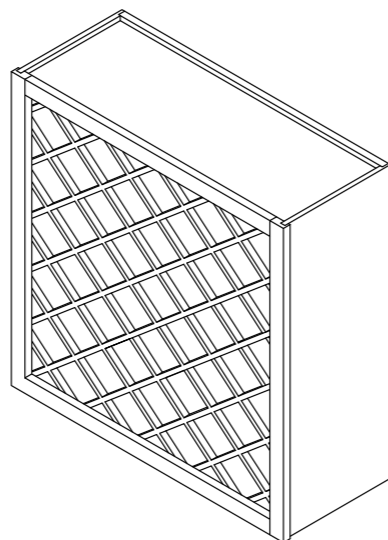

* SG--Sharp Grey, SW--White.

WALL CABINET

WINE RACK CABINET

Model	Description	W*H*D
W3024WR-SG/SW	WINE RACK 30" BY 24"	30**24**12"

* SG--Sharp Grey, SW--White.

WALL CABINET

STEMWARE/GLASS HOLDER

Model	Description	W*D
W3012GH-SG/SW	GLASS / STEM HOLDER	30**12"