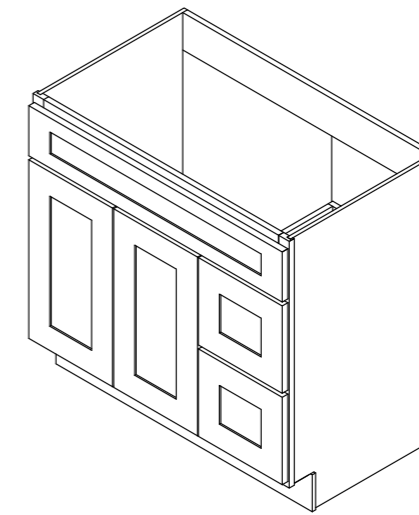

VSBD-36 / VSBD-42