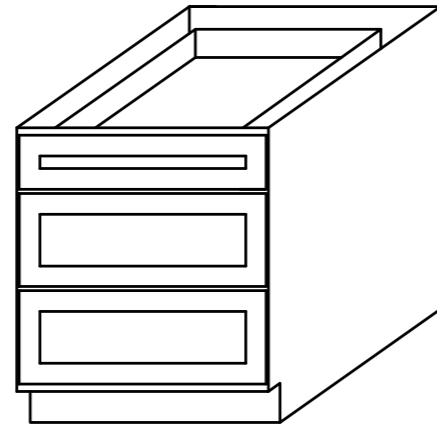

VANITY CABINET

3 DRAWERS

Model	Description	W*H*D
VDB12-SG/SW	VANITY DRAW BANK W/3 DRAW 12" SHAKER	12**34-1/2**21"
VDB15-SG/SW	VANITY DRAW BANK W/3 DRAW 15" SHAKER	15**34-1/2**21"
VDB18-SG/SW	VANITY DRAW BANK W/3 DRAW 18" SHAKER	18**34-1/2**21"
VDB21-SG/SW	VANITY DRAW BANK W/3 DRAW 21" SHAKER	21**34-1/2**21"

* SG--Sharp Grey, SW--White.