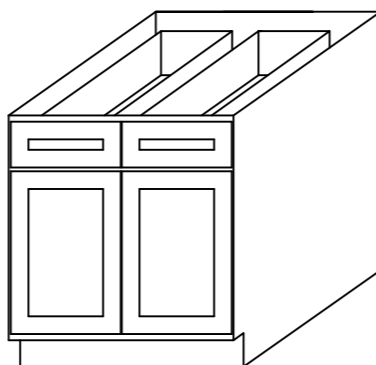

BASE CABINET

2 DOORS / 2 DRAWERS

Model	Description	W*H*D
B33-SG/SW/NB/BK	BASE CABINET 33" SHAKER	33**34-1/2**24"
B36-SG/SW/NB/BK	BASE CABINET 36" SHAKER	36**34-1/2**24"
B39-SG/SW/NB/BK	BASE CABINET 39" SHAKER	39**34-1/2**24"
B42-SG/SW/NB/BK	BASE CABINET 42" SHAKER	42**34-1/2**24"

* SG--Sharp Grey, SW--White, NB--Navy Blue, BK--Charcoal Black.