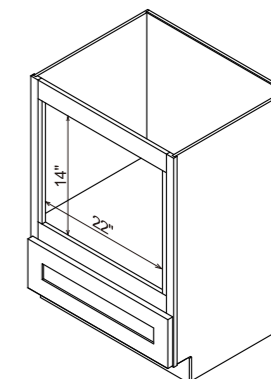

BASE CABINET

1 DRAWER

Model	Description	W*H*D
MB27-SG/SW/NB/BK	MICROWAVE BASE CABINET 27"	27**34-1/2**24"
MB30-SG/SW/NB/BK	MICROWAVE BASE CABINET 30"	30**34-1/2**24"

* SG--Sharp Grey, SW--White, NB--Navy Blue, BK--Charcoal Black.