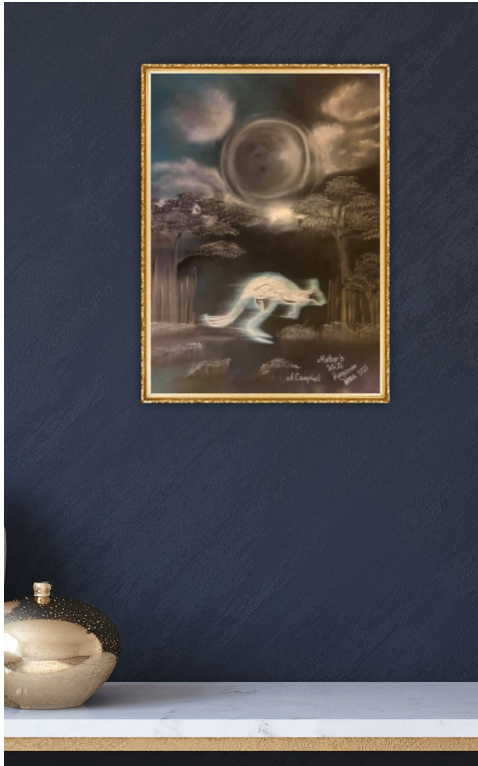

MOTHER'S WHITE KANGAROO

REPRODUCTION PRINT

ALEXANDRINA'S NGARRINJERI FINE ART REPRODUCTION PRINT IS GICLEE PRINTED ON FINE ART DAGUERRE CANVAS (400GSM) BY HAHNEMUHLE. LASTING A LIFETIME. VARNISHED WITH SATIN GLOSS.

REPRODUCTION PRINTS ARE PRINT ON DEMAND. DELIVERY USING RESPECTED SERVICES SUCH AS AUSTRALIA POST. ALL PRINTS ARE DELIVERED UNSTRETCHED TO ENSURE PROTECTIVITY OF PRINT, & FAST DELIVERY, ENDURE THE FRESHLY GICLEE PRINTED ON 400 GSM CANVAS FROM HAHNEMUHLE.

ALEXANDRINA IS INSPIRED TO CAPTURE HER NGARRINDJERI CULTURE ON CANVAS TO ALLOW OTHERS TO ENJOY A UNIQUE PIECE OF NGARRINDJERI FINE ART. SHE ENJOYS CREATING/PAINTING HER MASTERPIECE ARTWORKS USING ONLY QUALITY PRODUCTS IN FINE ACRYLIC PAINTS. SENNIELLIER ABSTRACT INNOVATED ACRYLIC PAINT, ALLURING THE COLOURS INTRINSICALLY, GIVING VIBRANCE TO ANY HOME/BUSINESS. ORIGINAL PAINTED ON COTTON DUCK CANVAS. REPLICA IS GICLEE PRINTED ON FINE ART DAGUERRE CANVAS (400GSM) BY HAHNEMUHLE. REPRODUCTION PRINTS ARE REPLICAS OF ORIGINAL ARTWORK.