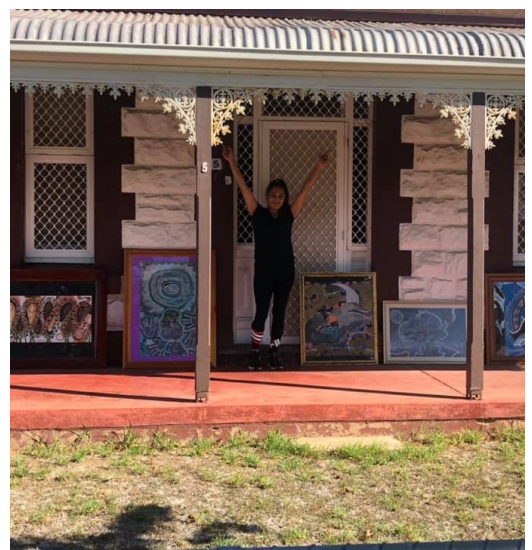

FINE UNIQUE NGARRINDJERI ART CREATED BY VISIONS OF STORIES & MEMORIES PASSED DOWN FROM GENERATION TO GENERATION

THE MEANING OF
NGARRINDJERI IS
BELONGING TO

INSPIRATION

"I INHERIT MY GRANDMOTHER'S CREATIVE ARTISTIC PERSONALITY, AND I SHOW IT IN MY PAINTINGS I CREATE. I AM AN INDIGENOUS ARTIST. I CREATE CONTEMPORARY NGARRINDJERI ORIGINAL NGARRINDJERI FINE ART PAINTINGS. MY ARTWORKS ARE BASED ON MY MEMORIES ON RUWE (COUNTRY), STORIES PASSED DOWN BY MY GRANDMOTHER, MOTHER, GREAT-GRANDMOTHER, LIFE EXPERIENCE, CONNECTIONS TO RUWE (COUNTRY), MY GRANDMOTHER'S MEMORIES AND THE WAY OF LIFE SEEN BY A NGARRINDJERI MEMINI. I KEEP MY NGARRINDJERI CULTURE ALIVE BY EXPRESSING IT THROUGH MY LOVE AND PASSION OF ART. I ALSO INSPIRE TO OFFER MY UNIQUE DESIGNS AND COLLECTIVE FINE ART RANGE WITH THE WORLD AND ANY ART COLLECTORS IN FINE ARTS, AS WELL AS MODERN/ CONTEMPORARY/TRADITIONAL LIFESTYLE HOMES." - ALEXANDRINA CAMPBELL