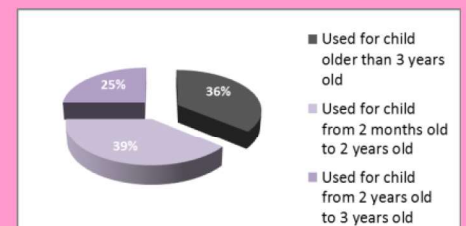

Reflected voices "I want to
use this up to 3years old
(Survey done by CombiWith)