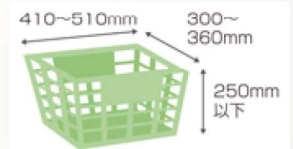

- Rear basket is easy to access
- Horizontal bar for good maneuverability
- Can be nested with additional 200mm; (Can not be nested with rear facing model)
- Large space for bag or shopping basket
Bag dimensions: Length 410-510mm
Width 300-360mm
Height Less than 250mm
(Fit shopping basket)