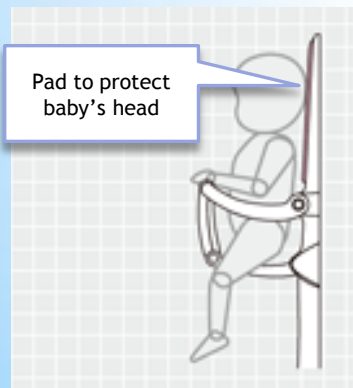

Washroom Visits with Baby made Easy Combi Baby Keep, Fit

Recommended age from 5 to 30 months/15KG

- Fixed seat has no moving parts
- Design makes it easy to sit baby down but nearly impossible for baby to escape
- Guardrail can be detached from front in case of emergency
- Replaceable safety head pad is easy to clean
- Can be installed on either flat surface or corner. (corner bracket sold separately)

**Soft Head Pad
for Safety**

**Fit to the Corner
to Save Space**

**Rounded
Corners for
Safety**

Corner Bracket (sold separately)

Baby Keep Fit
BK - F72

Designed Through Careful R&D Processes

Space Saving Wall-Mount
Type Available BK-W62