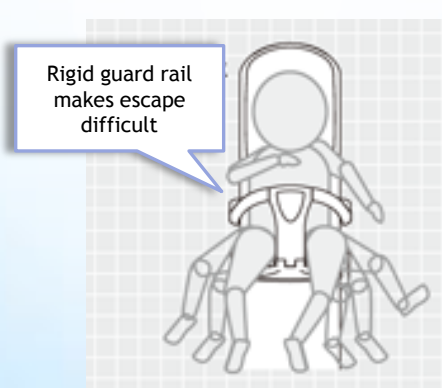

Washroom Visits with Baby made Easy Combi Baby Keep, Fit

Recommended age from 5 to 30 months/15KG

- Fixed seat has no moving parts
- Design makes it easy to sit baby down but nearly impossible for baby to escape
- Guardrail can be detached from front in case of emergency
- Replaceable safety head pad is easy to clean
- Can be installed on either flat surface or corner. (corner bracket sold separately)

**Soft Head Pad
for Safety**

**Fit to the Corner
to Save Space**

**Rounded
Corners for
Safety**

Corner Bracket (sold separately)

Baby Keep Fit
BK - F72

Designed Through Careful R&D Processes

Space Saving Wall-Mount
Type Available BK-W62