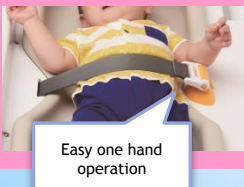

- Soiled **66.1%**
- No space to put bag **61.8%**
- No place to hang bag **55.1%**
- No dustbin available near by **47.1%**
- Baby can move even though the belt is used **42.5%**

6 Improved Points!

Convenient! Space for Bag

No Sliding, Good Support

One Hand Safety Buckle

Retractable Belt with Locking Buckle

Easy to Recognize Pictograph

Pad can be cleaned easily

Easy to Use
Table Height
- 800mm -

Horizontal Diaper Changing Station (Standing parallel to the wall)