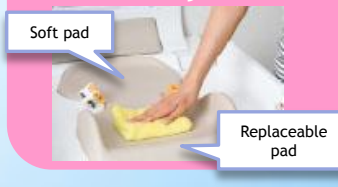

No Sliding, Good Support

One Hand Safety Buckle

Retractable Belt with Locking Buckle

Easy to Recognize Pictograph

Pad can be cleaned easily

Easy to Use
Table Height
- 800mm -

Horizontal Diaper Changing Station (Standing parallel to the wall)

Standard Type - Considered Ease of Use

Combi Horizontal Diaper Changing Station OK21F

Recommended age from 1 to 30 months/15KG

Item No.	Product Name	Product Color	Dimension (mm)	Product Weight
OK21F	Combi Horizontal Diaper Changing Station	Clear White	Close : W772xD141xH1.323 Open :W772xD611xH972	23kg

●Material Body/Steel (w/rustproofing), ABS Cover/TPO Leather

Wall Mount Type - Easy to Clean up Installed Area

Combi Horizontal Diaper Changing Station OK21W

Recommended age from 1 to 30 months/15KG

Item No.	Product Name	Product Color	Dimension (mm)	Product Weight
OK21W	Combi Horizontal Diaper Changing Station	Clear White	Close : W772xD141xH614 Open :W772xD611xH264	18kg