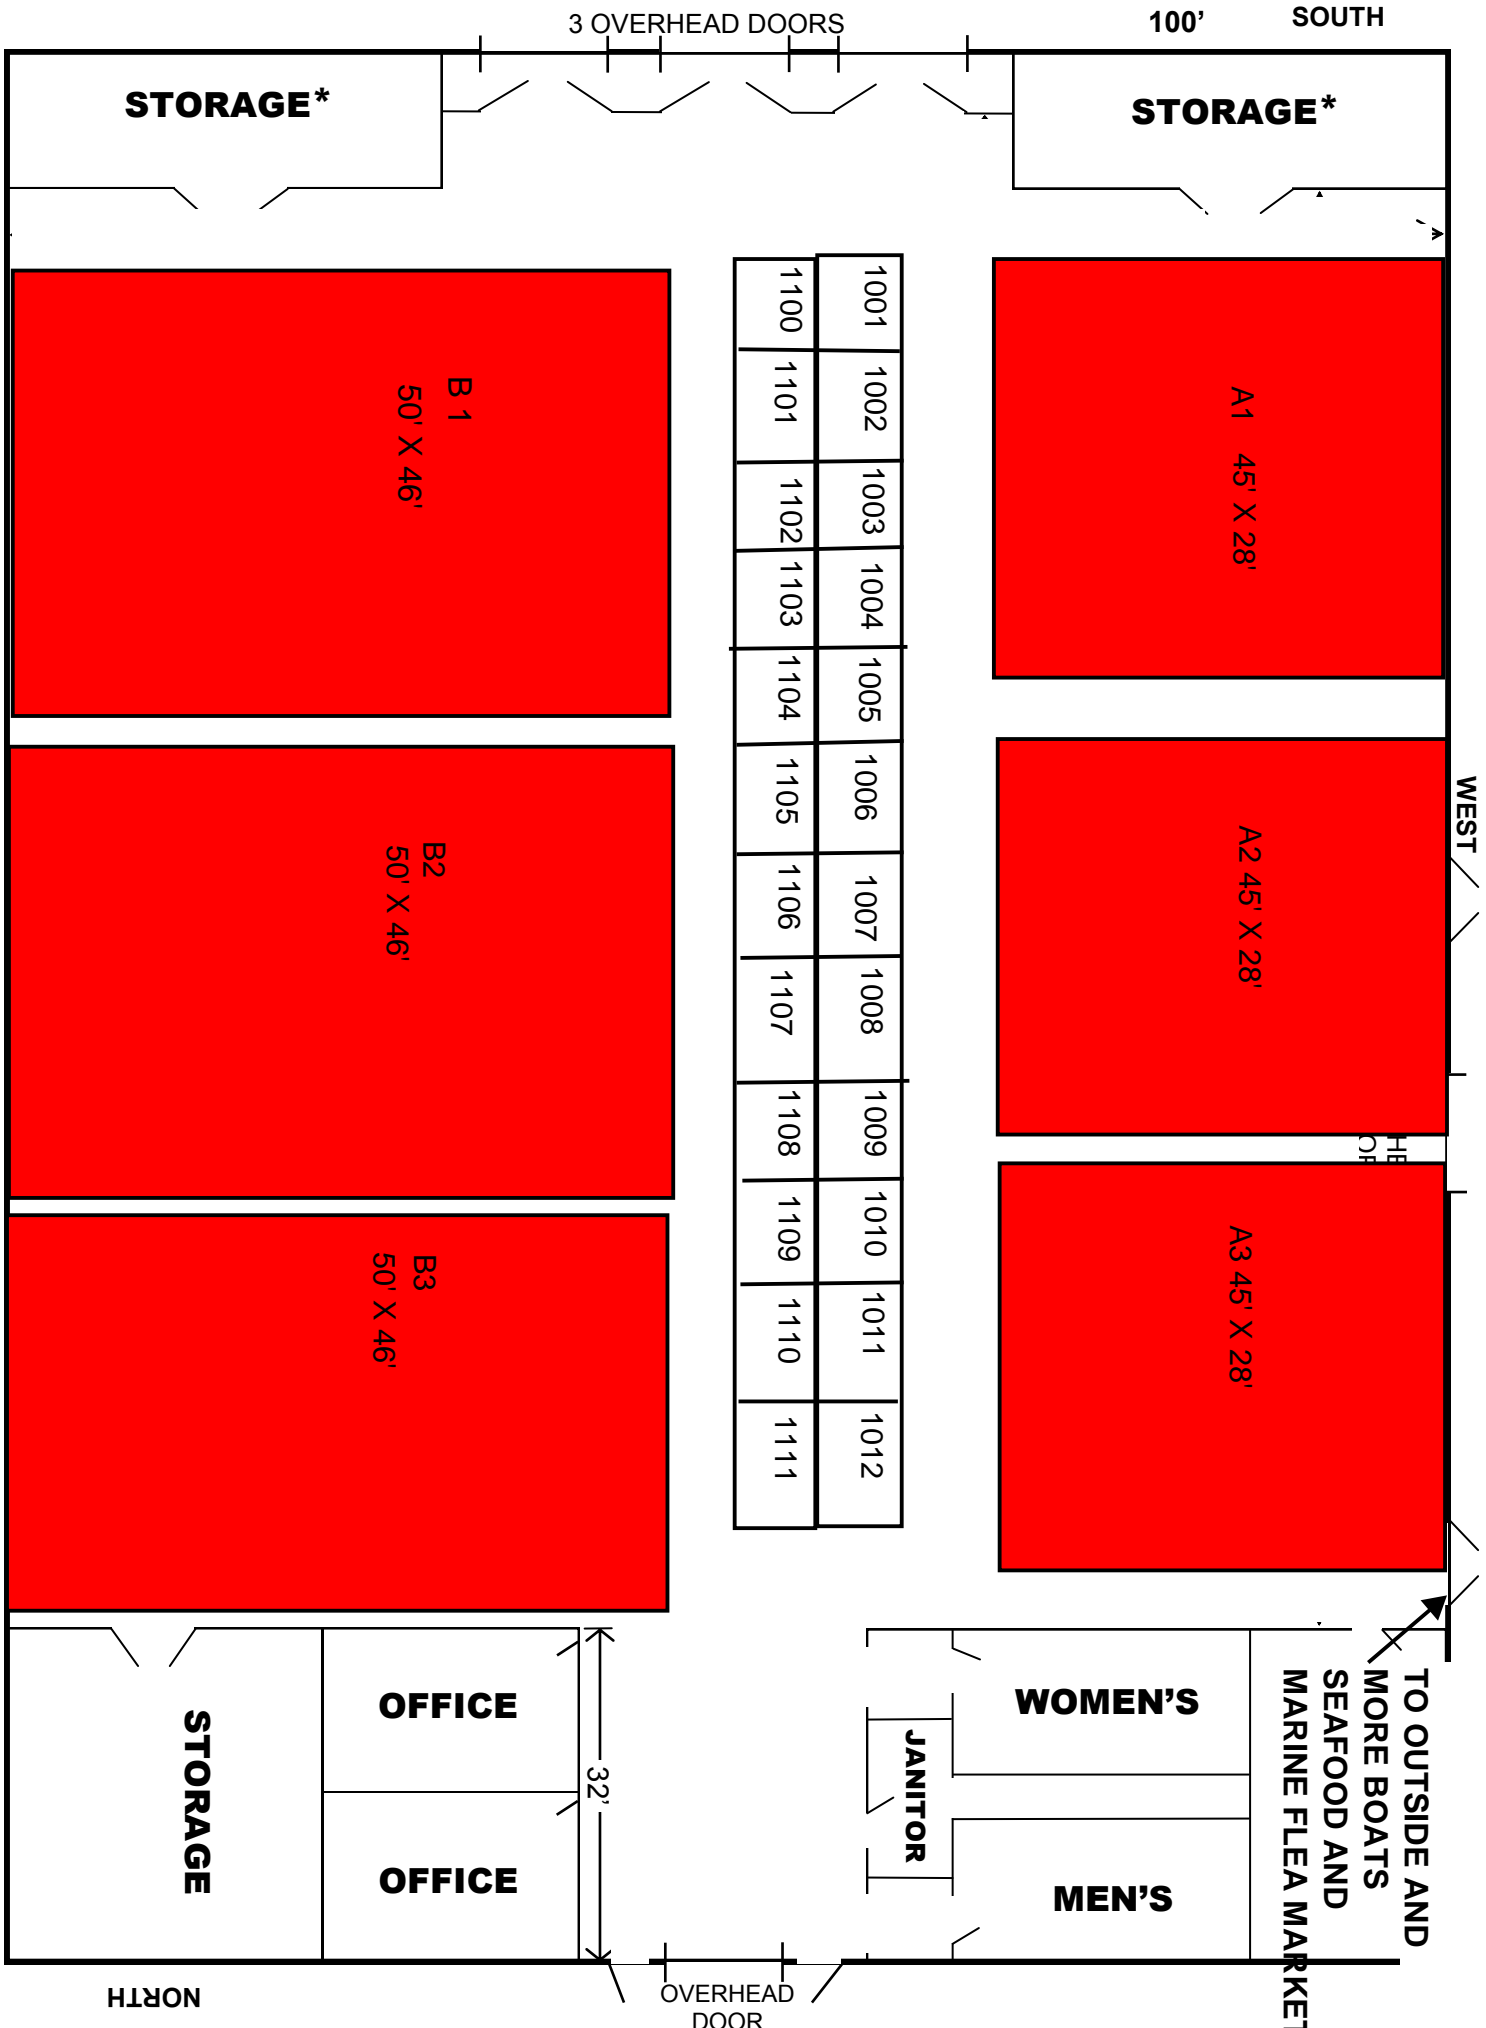

TREASURE COAST BOAT SHOW INDIAN RIVER FAIRGROUNDS AG EXPO HALL VERO BCH

100' SOUTH

STORAGE*

STORAGE*

3 OVERHEAD DOORS

A1 45' X 28'

A2 45' X 28'

A3 45' X 28'

B1
50' X 46'

B2
50' X 46'

B3
50' X 46'

1001	1002	1003	1004	1005	1006	1007	1008	1009	1010	1011	1012
1100	1101	1102	1103	1104	1105	1106	1107	1108	1109	1110	1111

WEST

THE

TO OUTSIDE AND
MORE BOATS
SEAFOOD AND
MARINE FLEA MARKET

WOMEN'S

MEN'S

JANITOR

OFFICE

OFFICE

STORAGE

32'

OVERHEAD DOOR

NORTH

EAST

200'

NOT TO SCALE