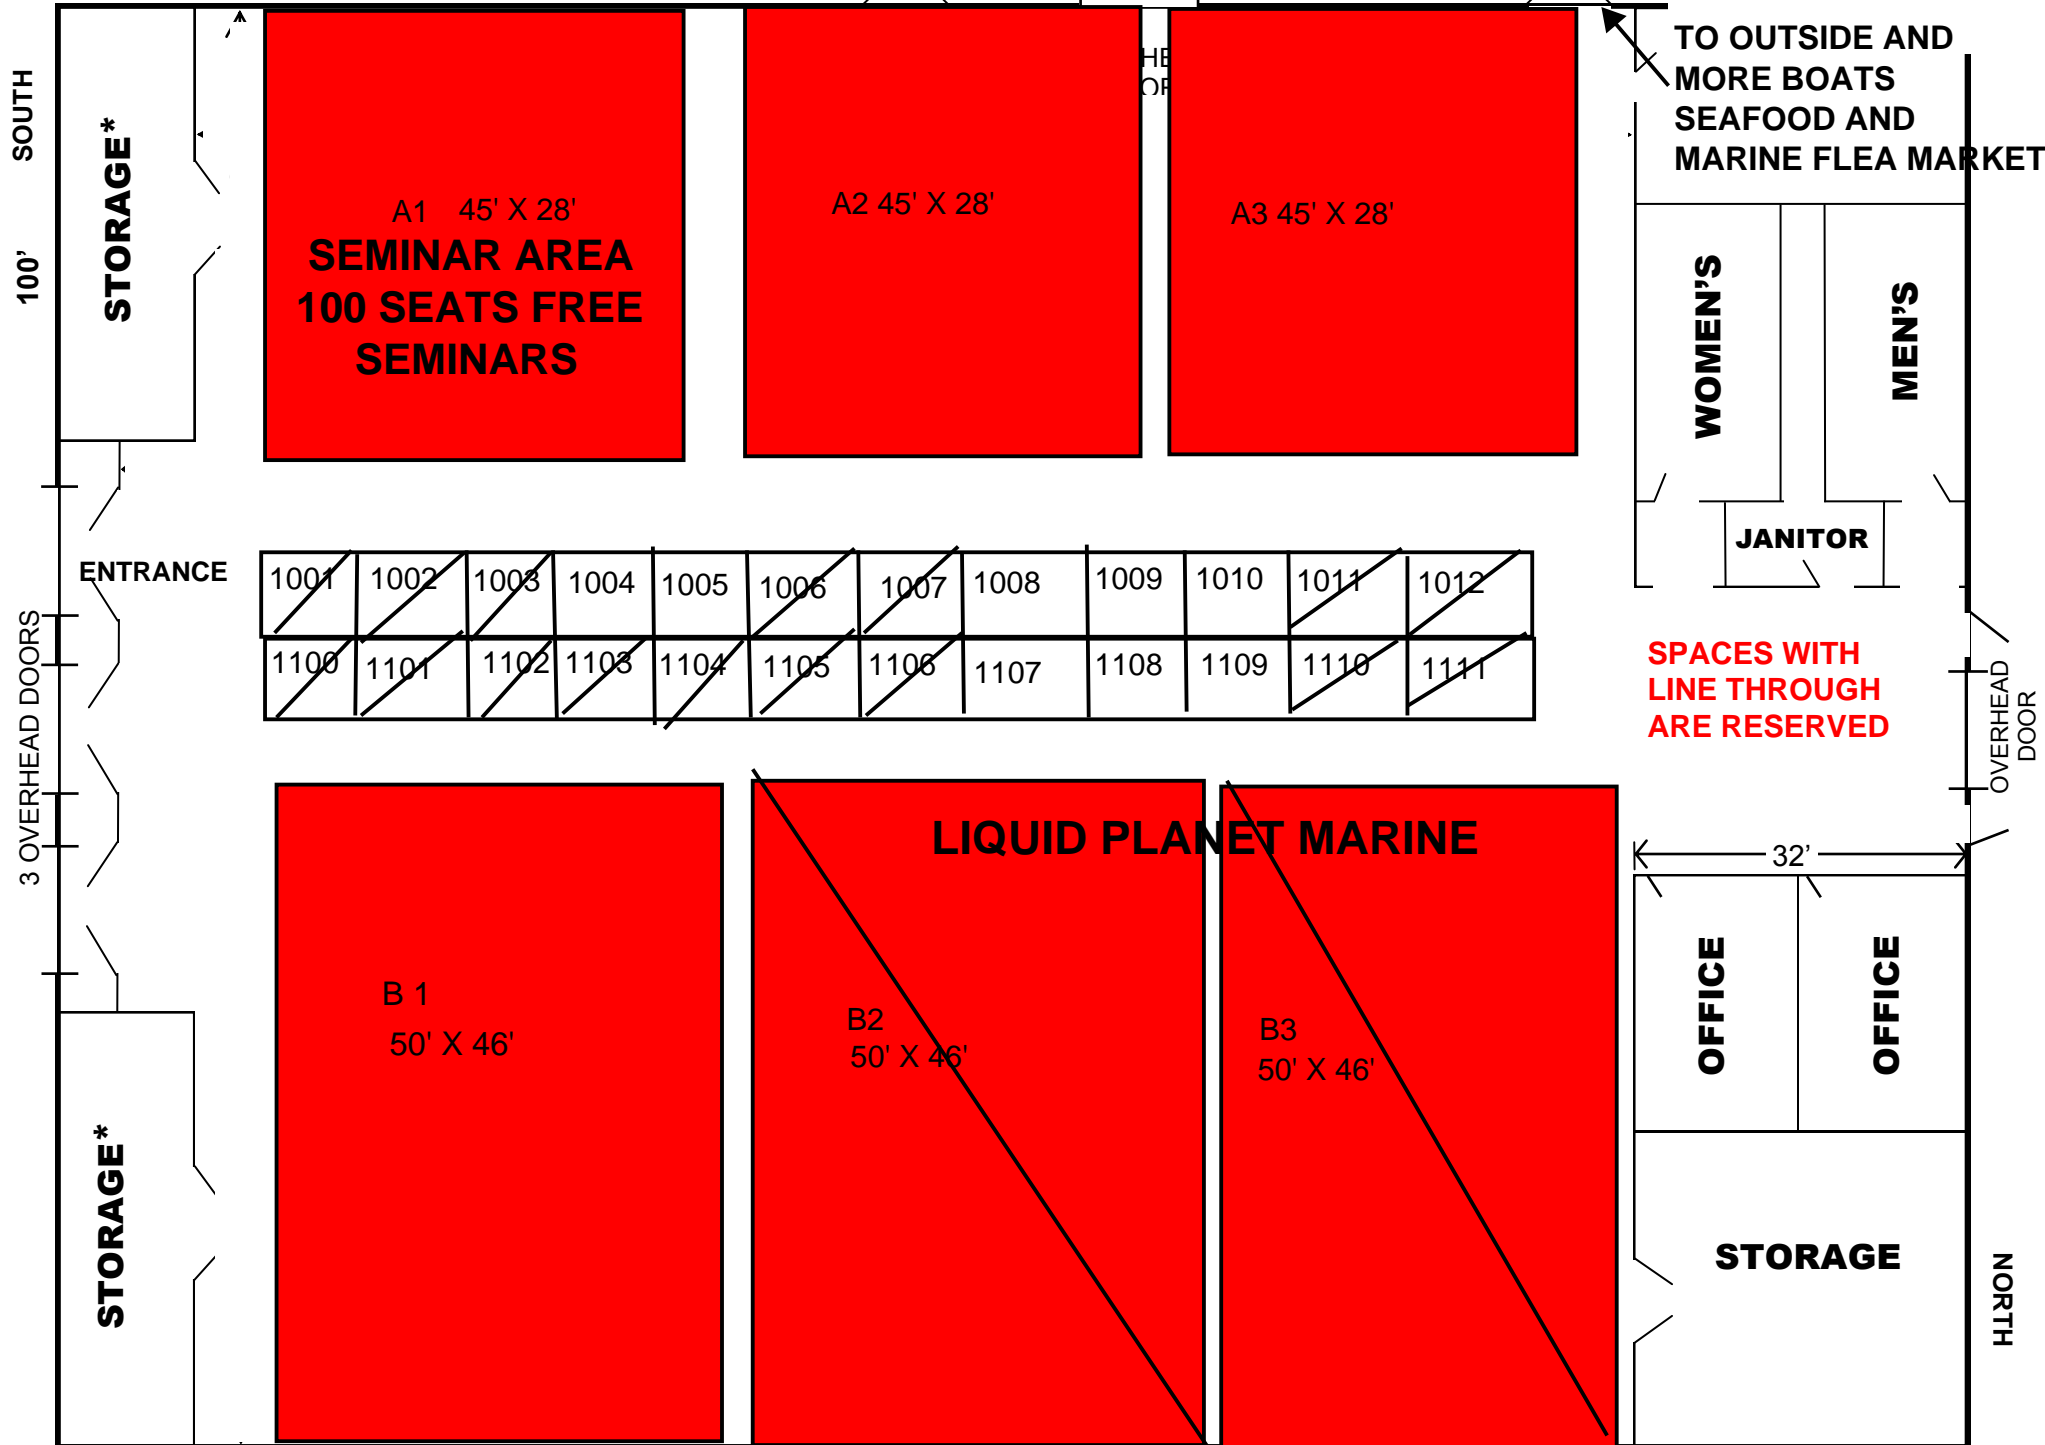

Inside Expo Building Boats - Commercial Exhibitors - Seminars

SPACES WITH LINE THROUGH ARE RESERVED

32'

200'

NOT TO SCALE