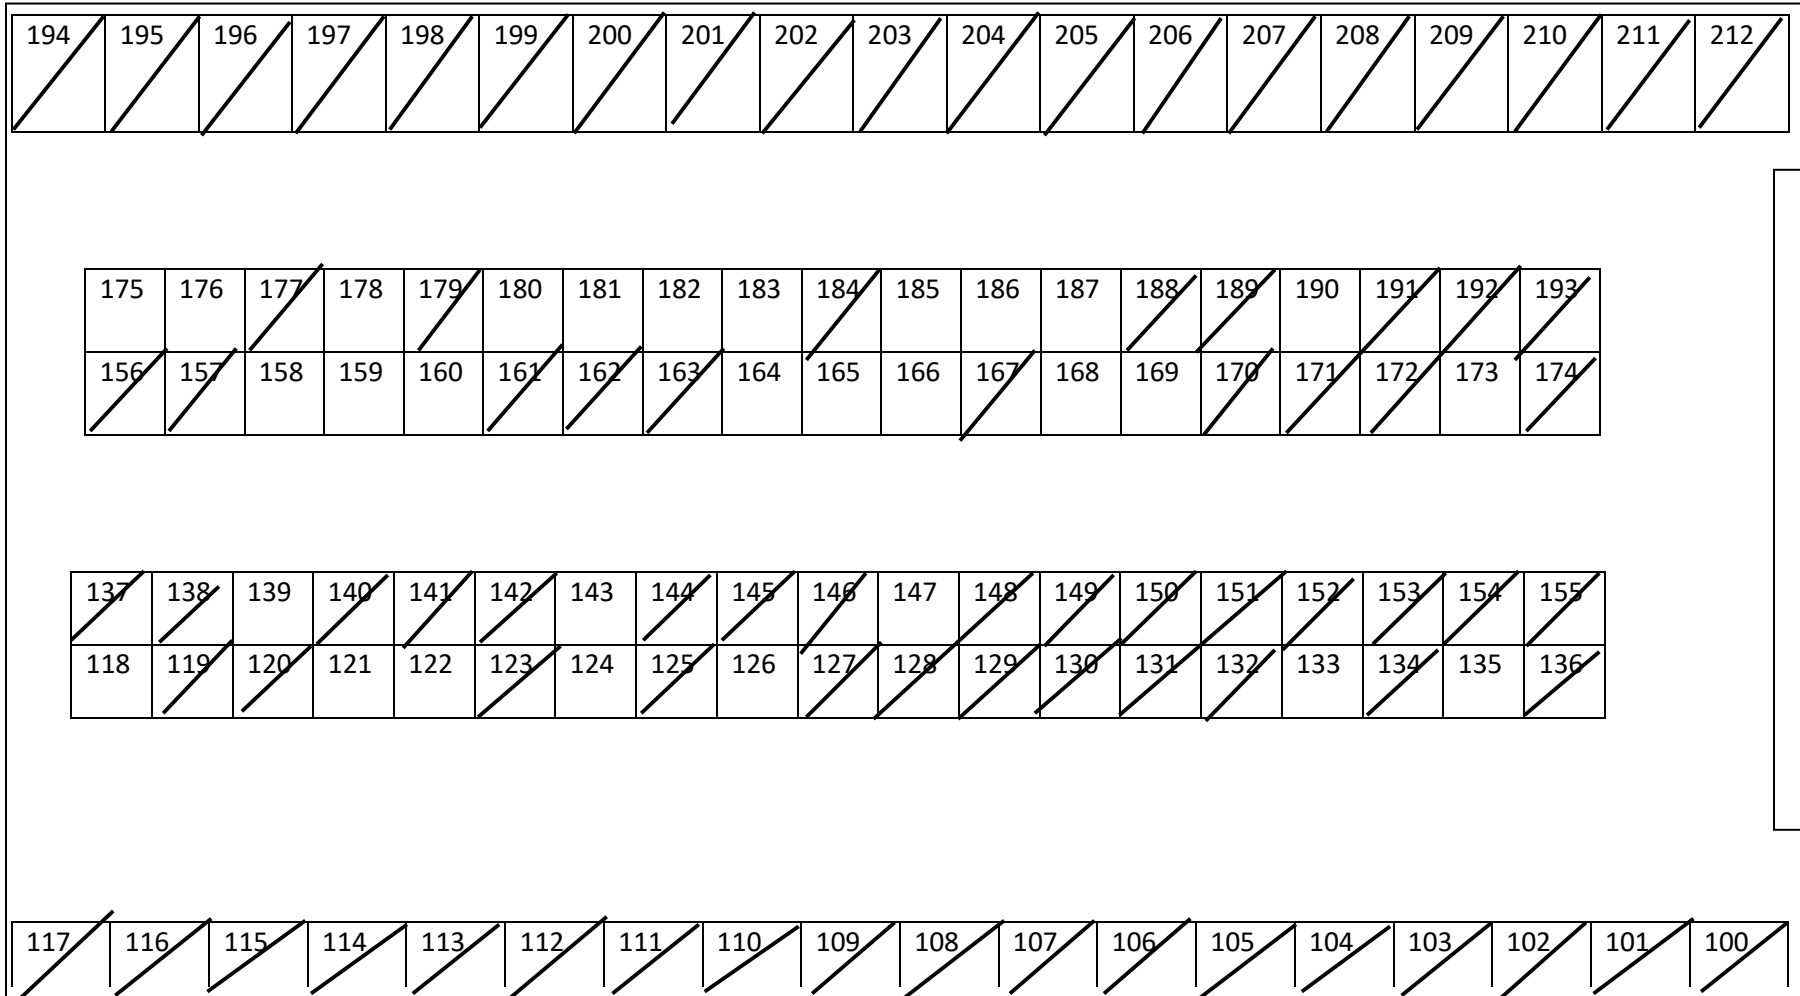

Opened Air Pavilion 10' X 10' Booths

ENTRANCE

Public Parking Lot